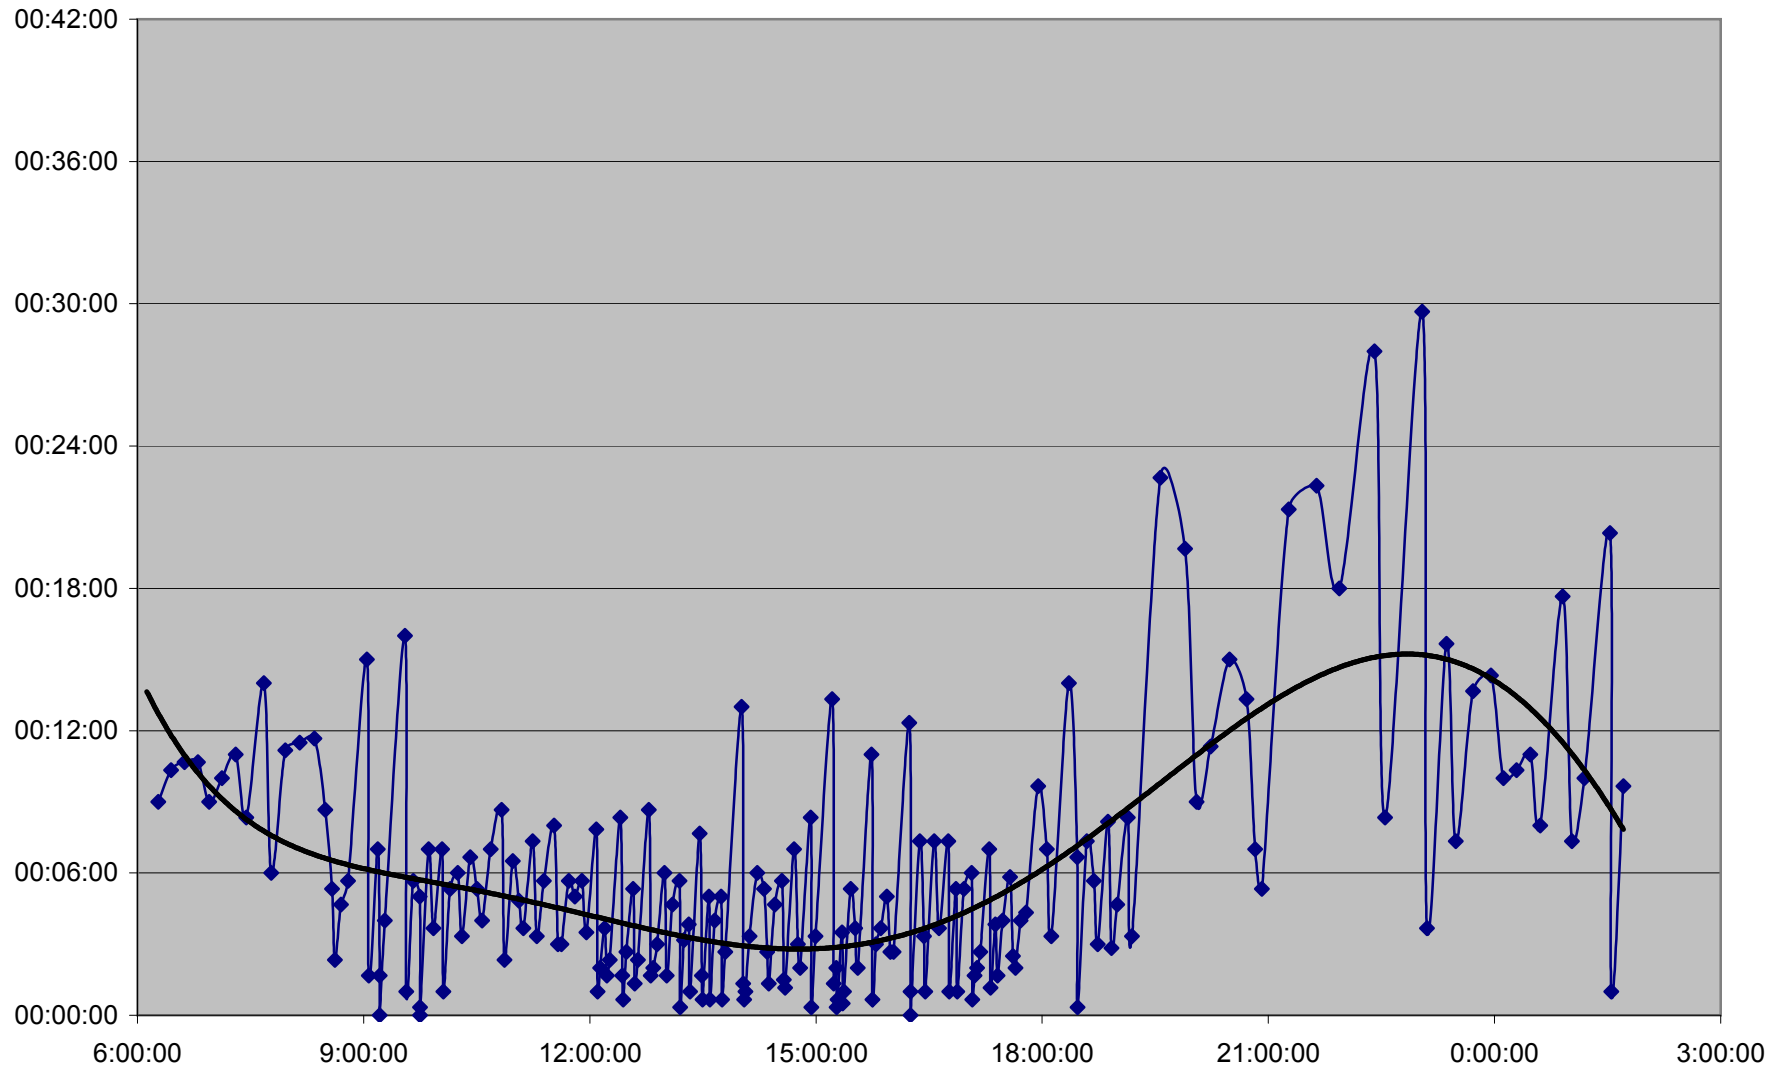

29 Dufferin Headways Sunday 25 Mar 2012 at South of Wilson Southbound