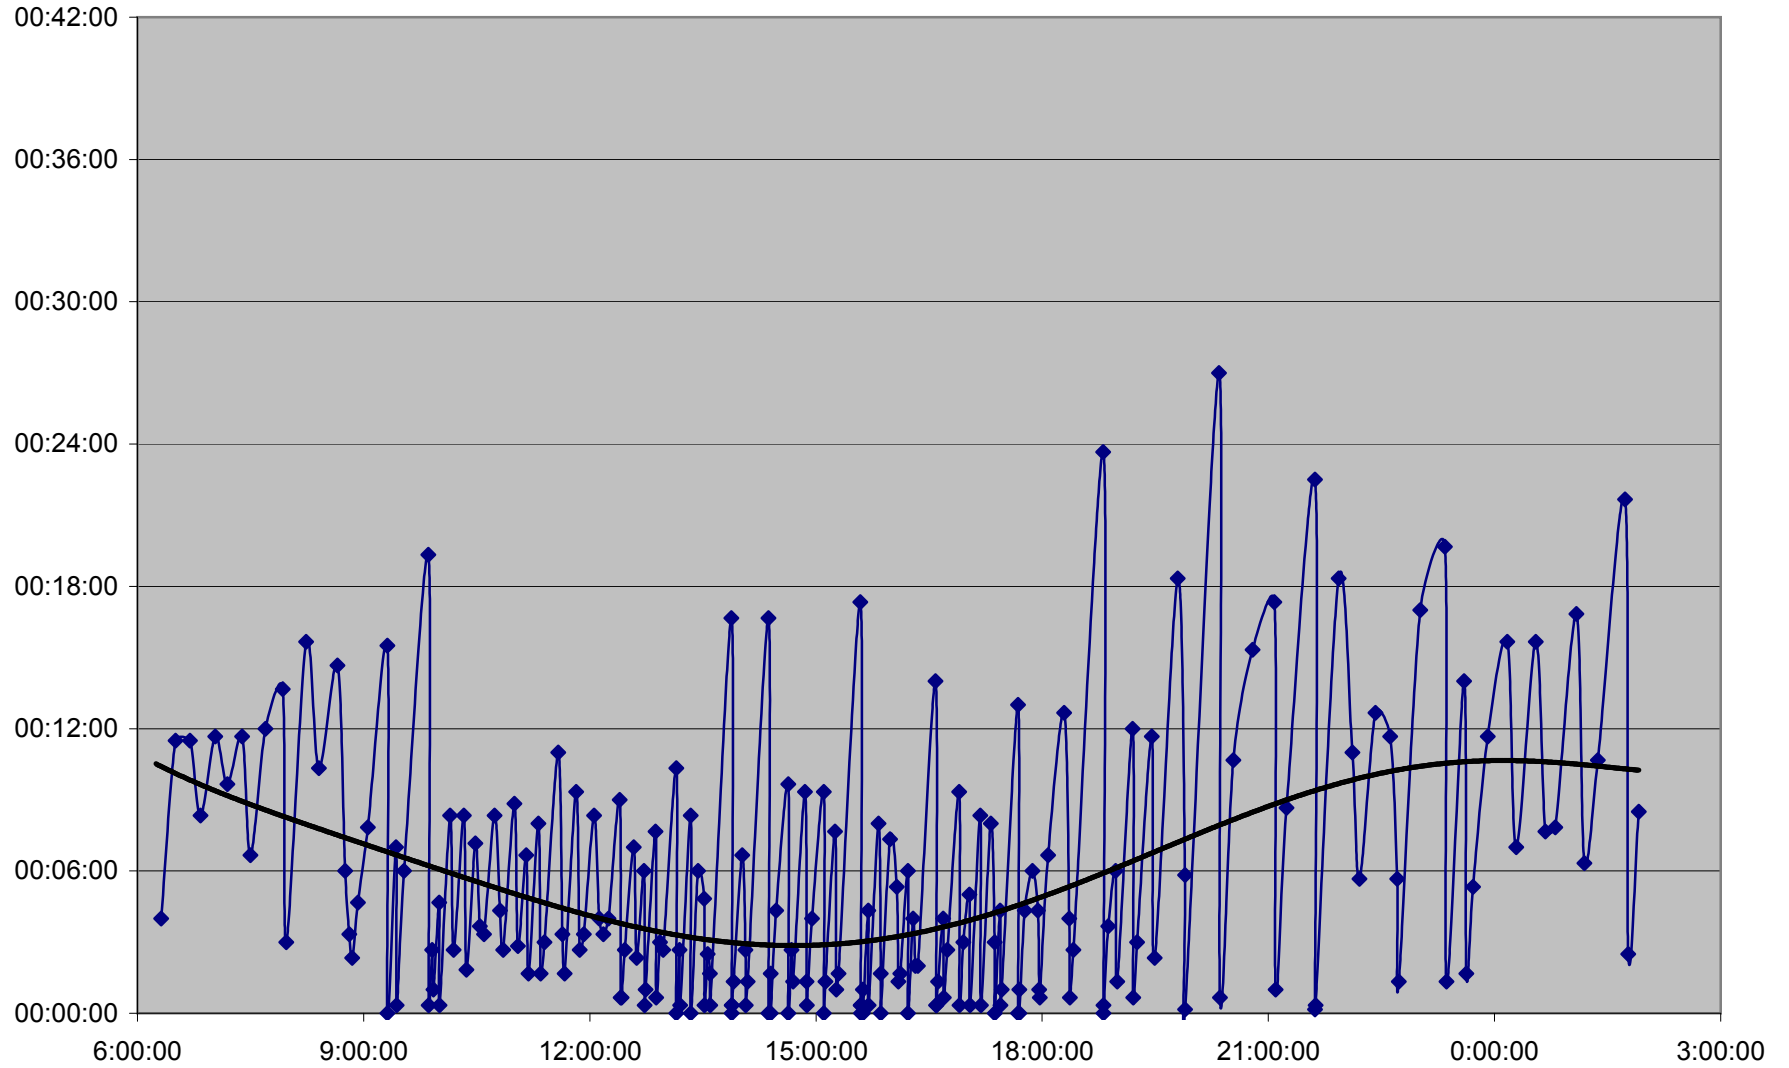

29 Dufferin Headways Sunday 25 Mar 2012 at St. Clair Southbound