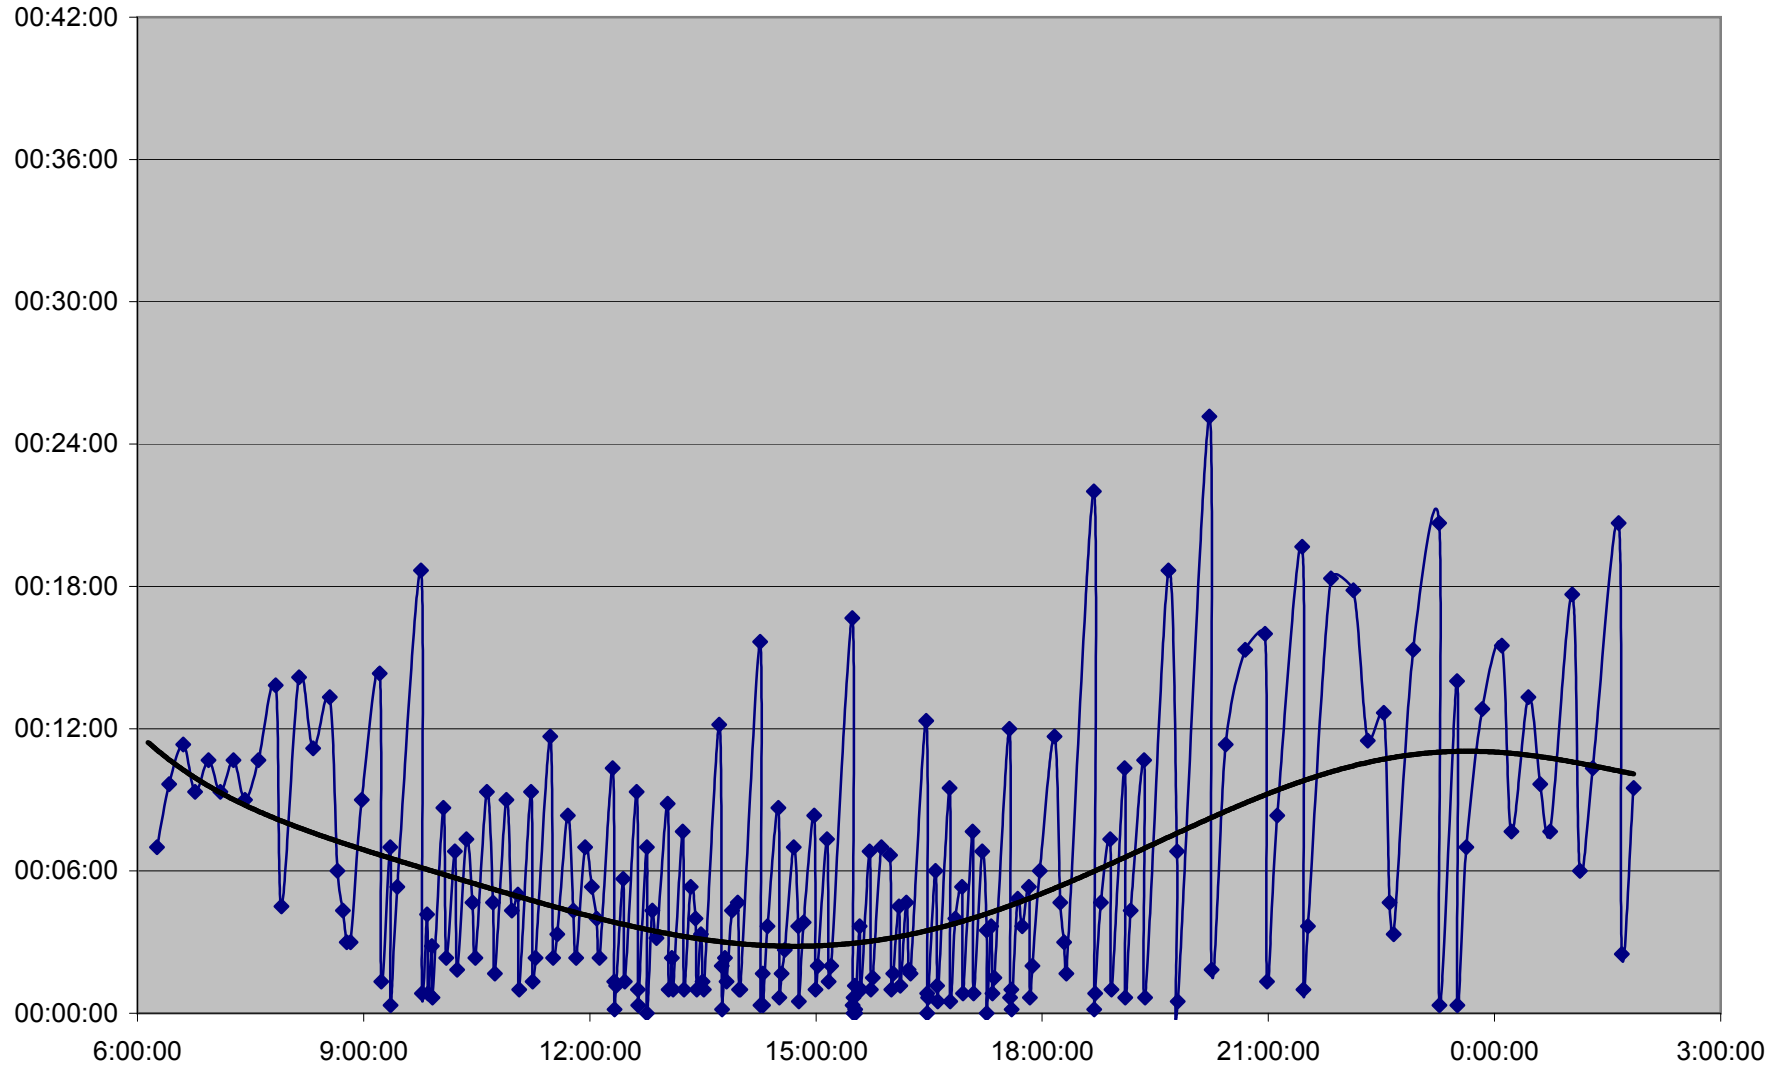

29 Dufferin Headways Sunday 25 Mar 2012 at Eglinton Southbound