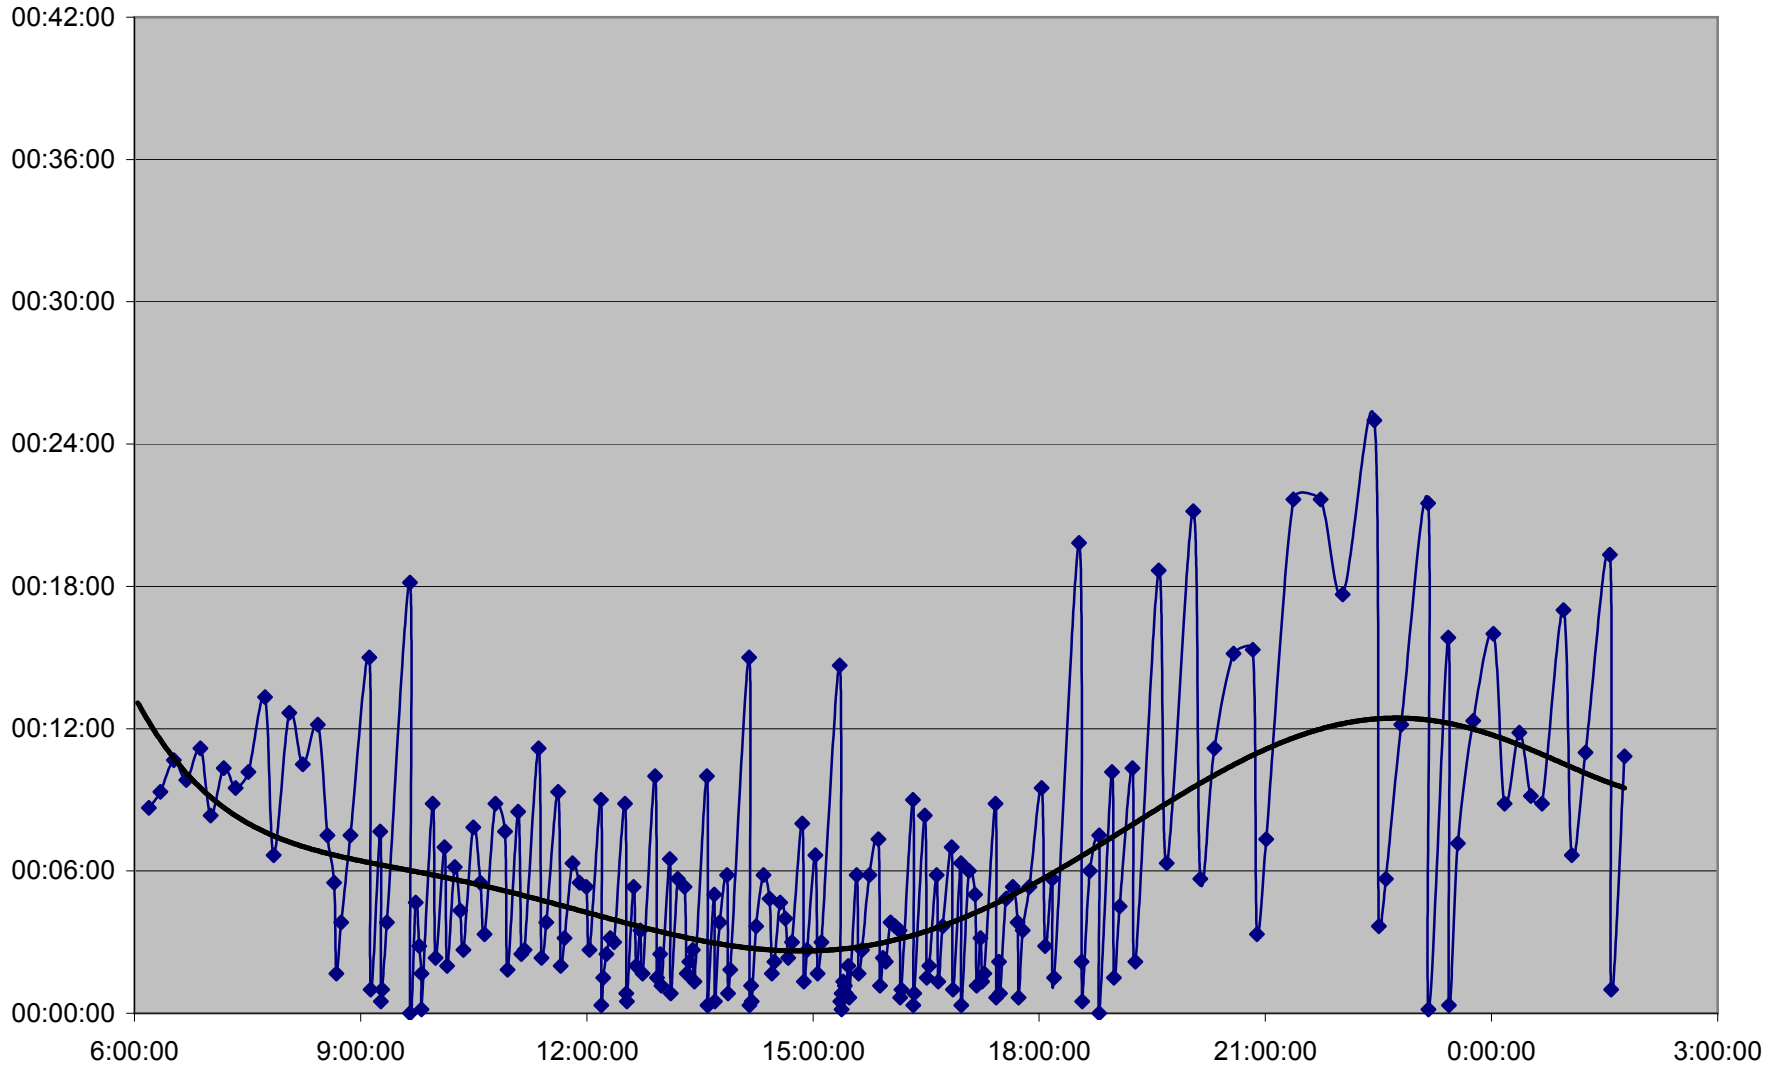

### 29 Dufferin Headways Sunday 25 Mar 2012 at South of Wilson Southbound