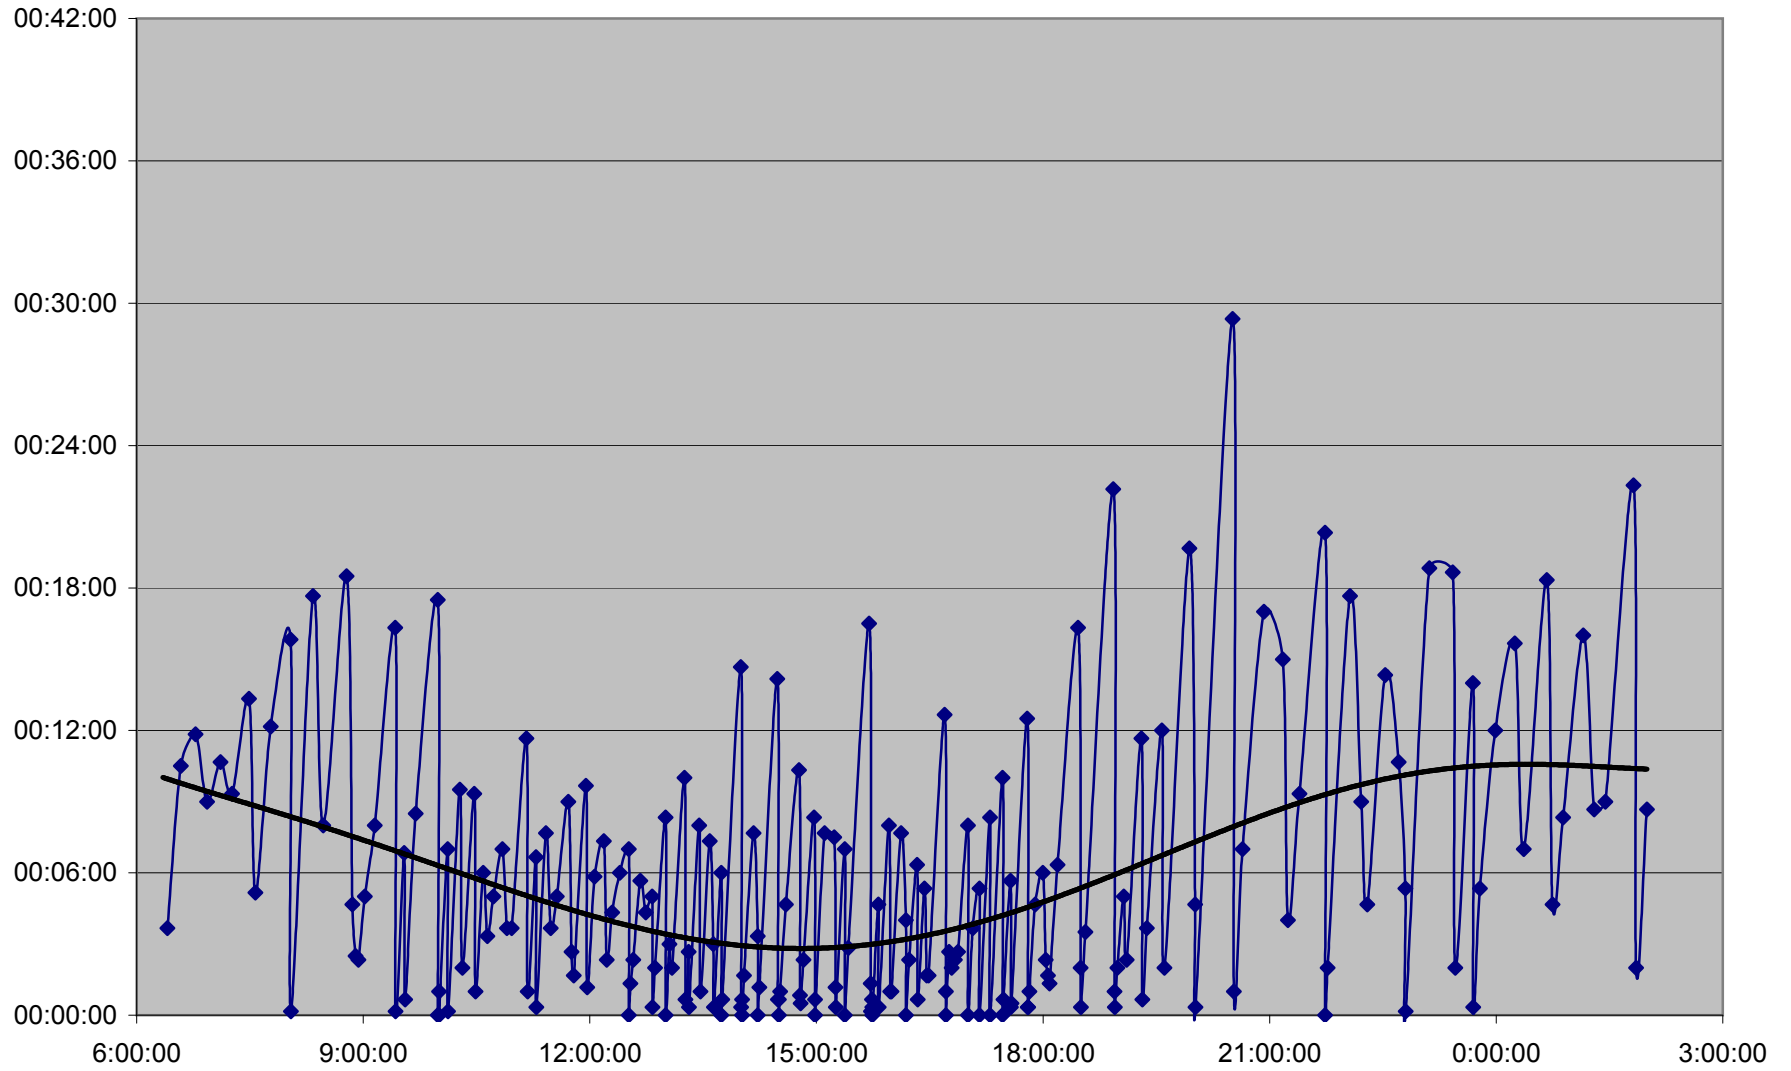

29 Dufferin Headways Sunday 25 Mar 2012 at Bloor Southbound