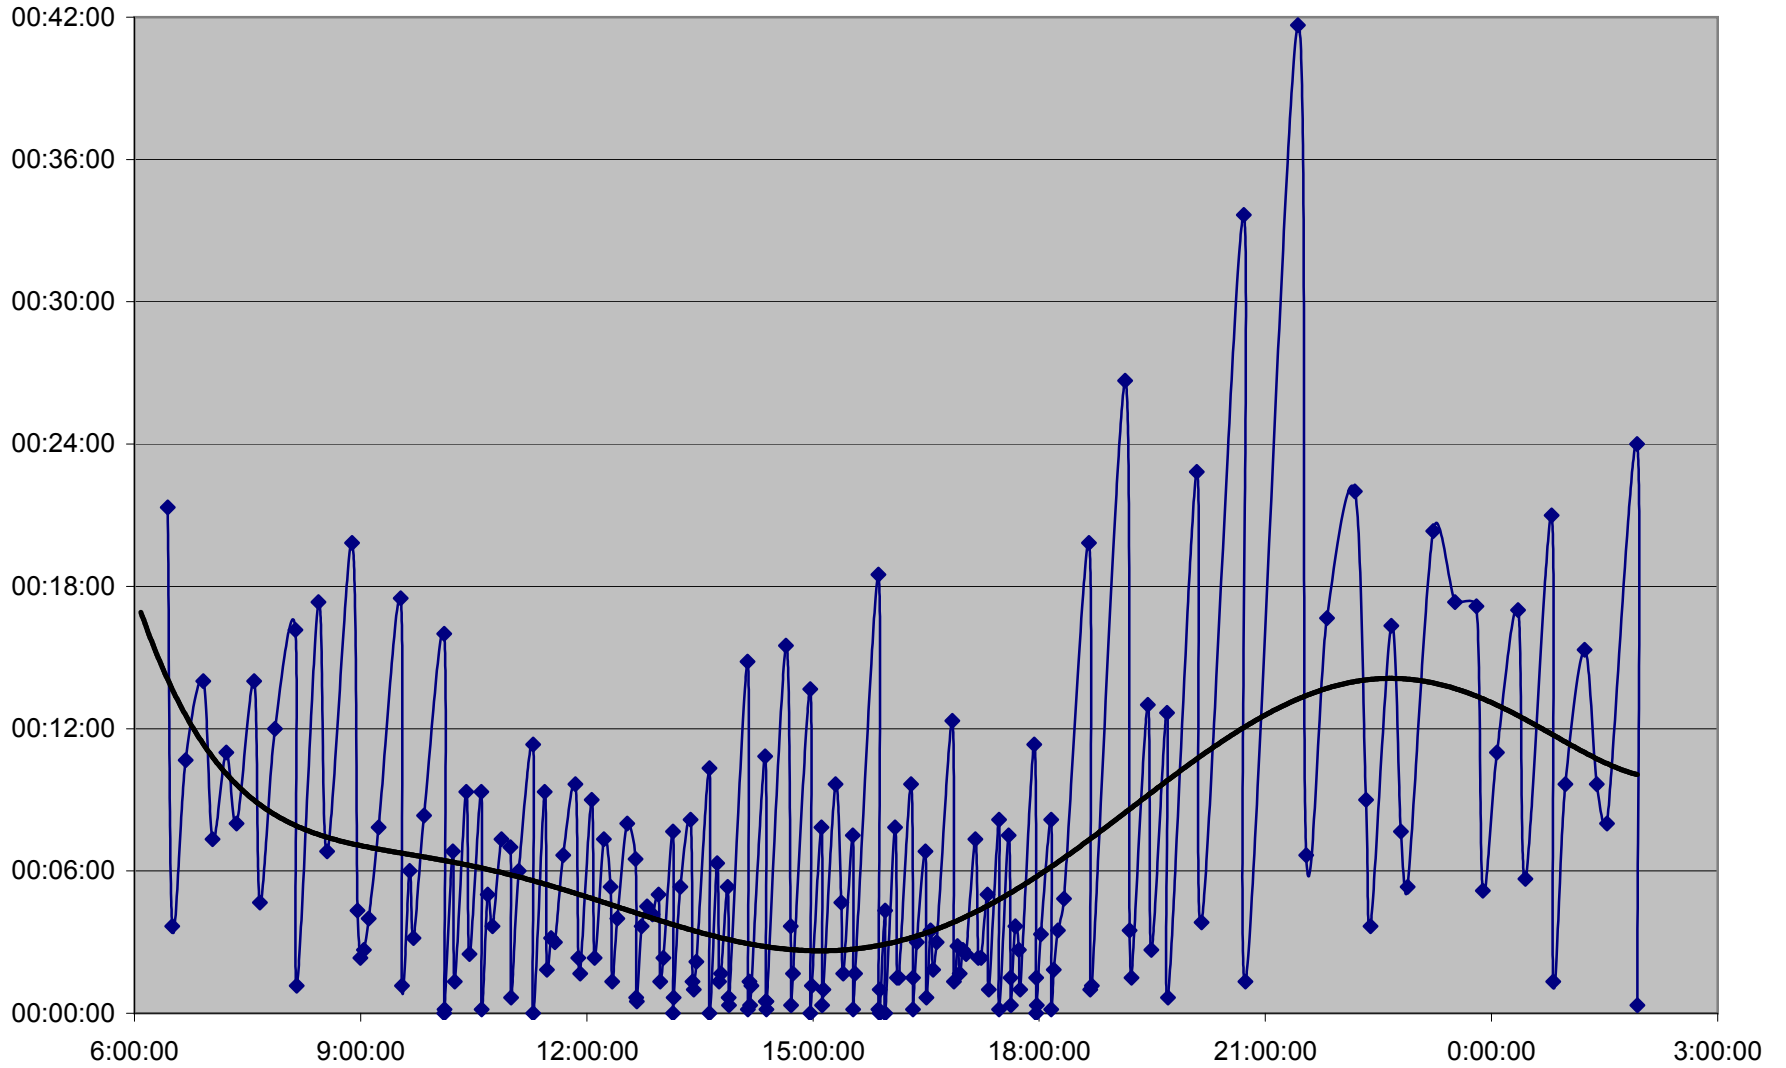

29 Dufferin Headways Sunday 25 Mar 2012 at King Southbound