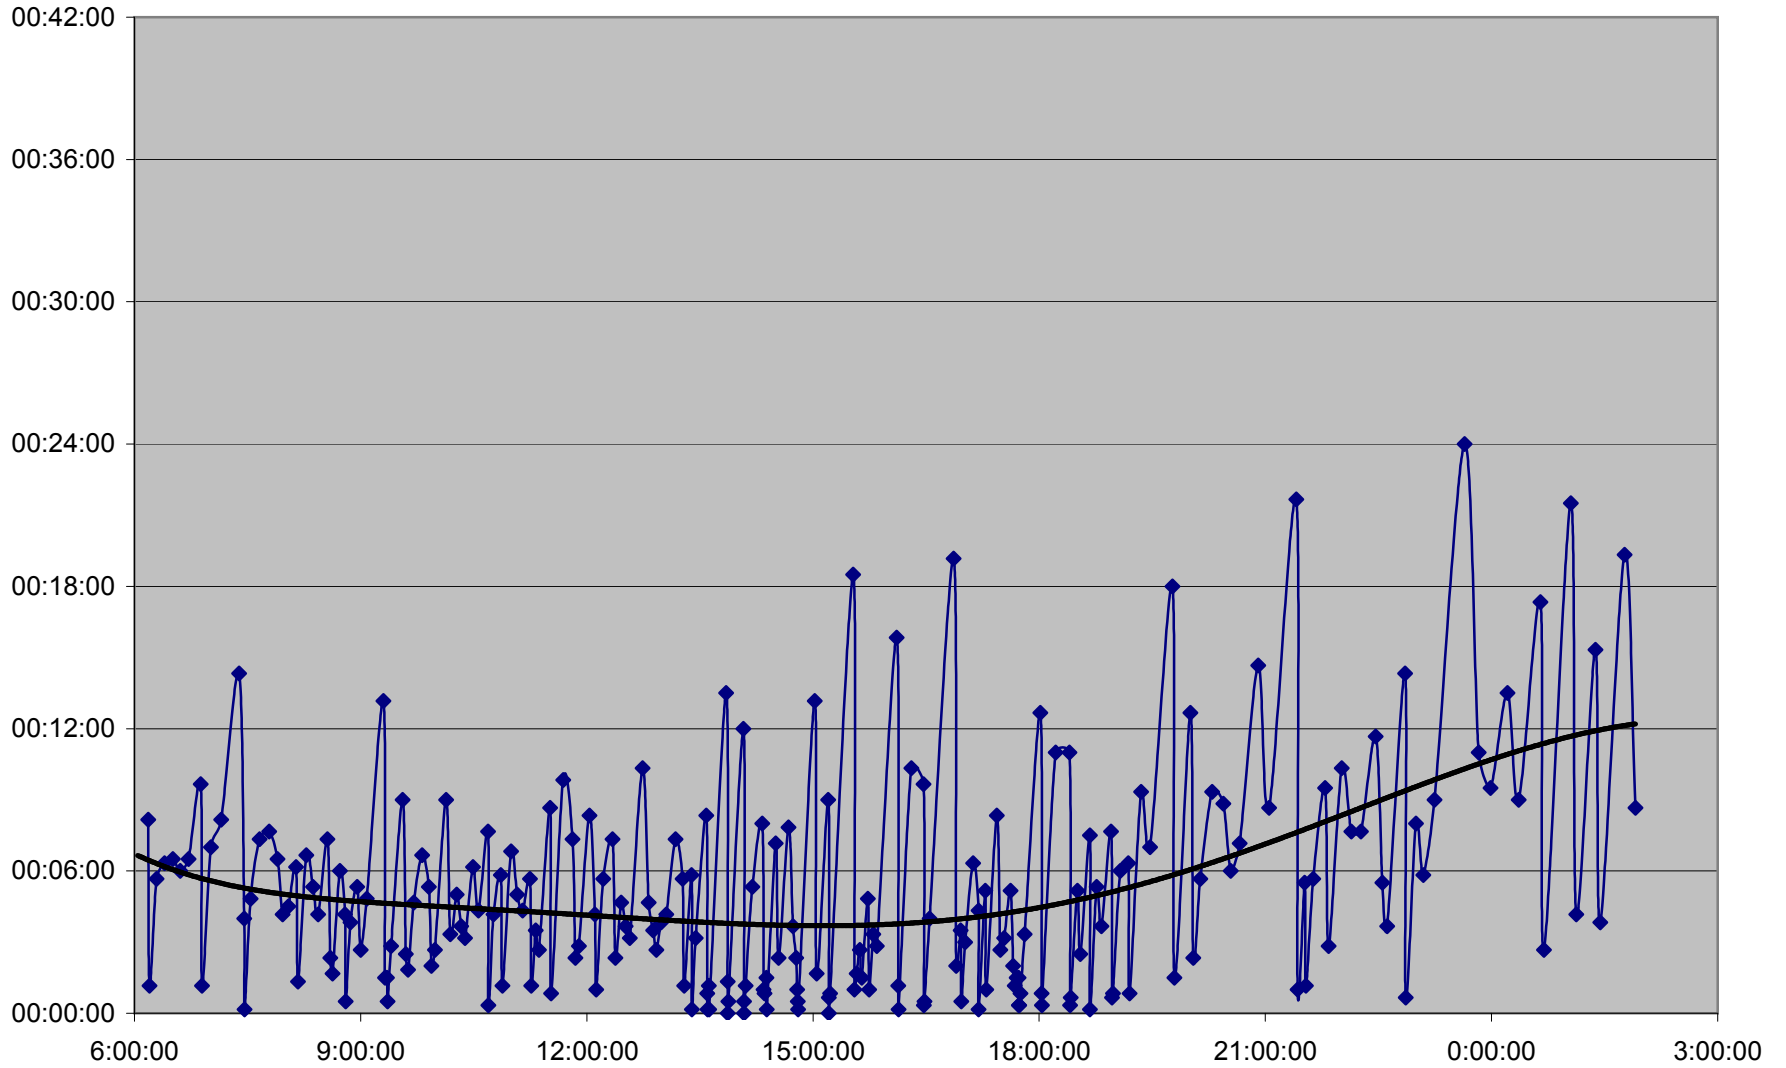

29 Dufferin Headways Saturday 24 Mar 2012 at King Southbound

29 Dufferin Headways Saturday 24 Mar 2012 at Bloor Southbound

29 Dufferin Headways Saturday 24 Mar 2012 at St. Clair Southbound

29 Dufferin Headways Saturday 24 Mar 2012 at Eglinton Southbound

29 Dufferin Headways Saturday 24 Mar 2012 at Lawrence Southbound

29 Dufferin Headways Saturday 24 Mar 2012 at South of Wilson Southbound

29 Dufferin Headways Saturday 24 Mar 2012 at Transit Road Southbound