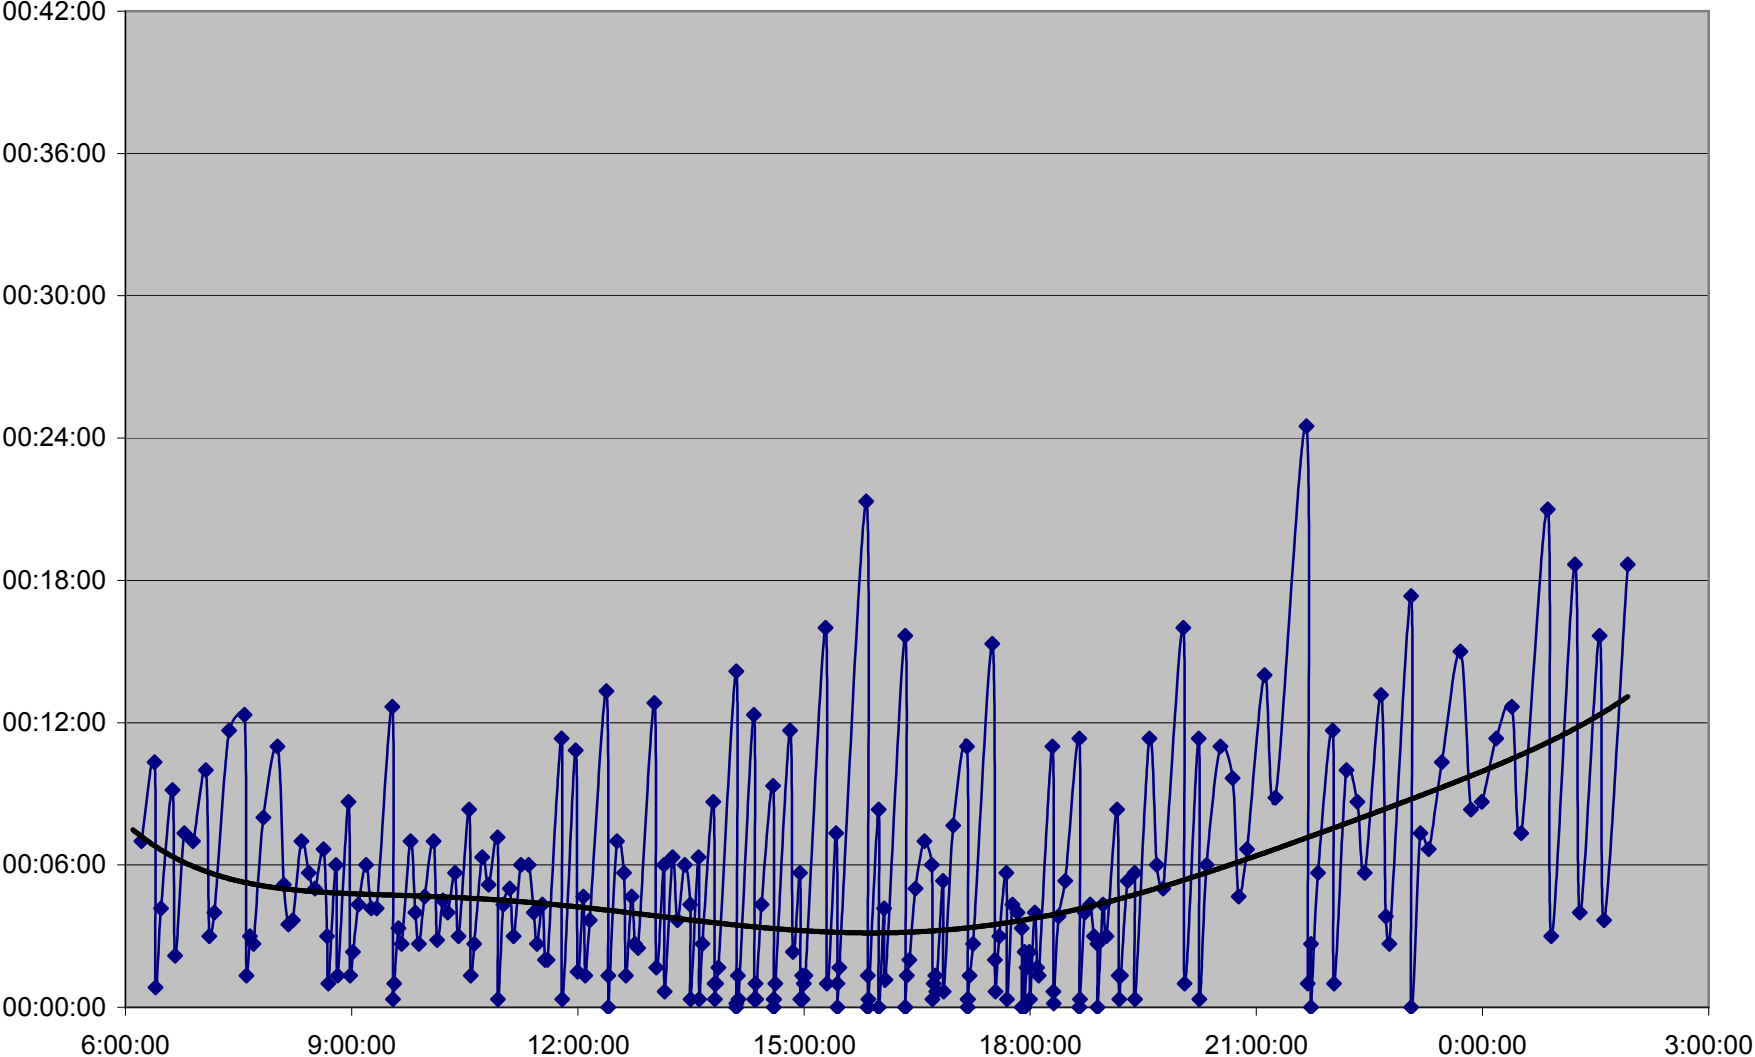

29 Dufferin Headways Saturday 24 Mar 2012 at King Southbound

29 Dufferin Headways Saturday 24 Mar 2012 at Bloor Southbound

29 Dufferin Headways Saturday 24 Mar 2012 at St. Clair Southbound

29 Dufferin Headways Saturday 24 Mar 2012 at Eglinton Southbound

29 Dufferin Headways Saturday 24 Mar 2012 at Lawrence Southbound

29 Dufferin Headways Saturday 24 Mar 2012 at South of Wilson Southbound

29 Dufferin Headways Saturday 24 Mar 2012 at Transit Road Southbound