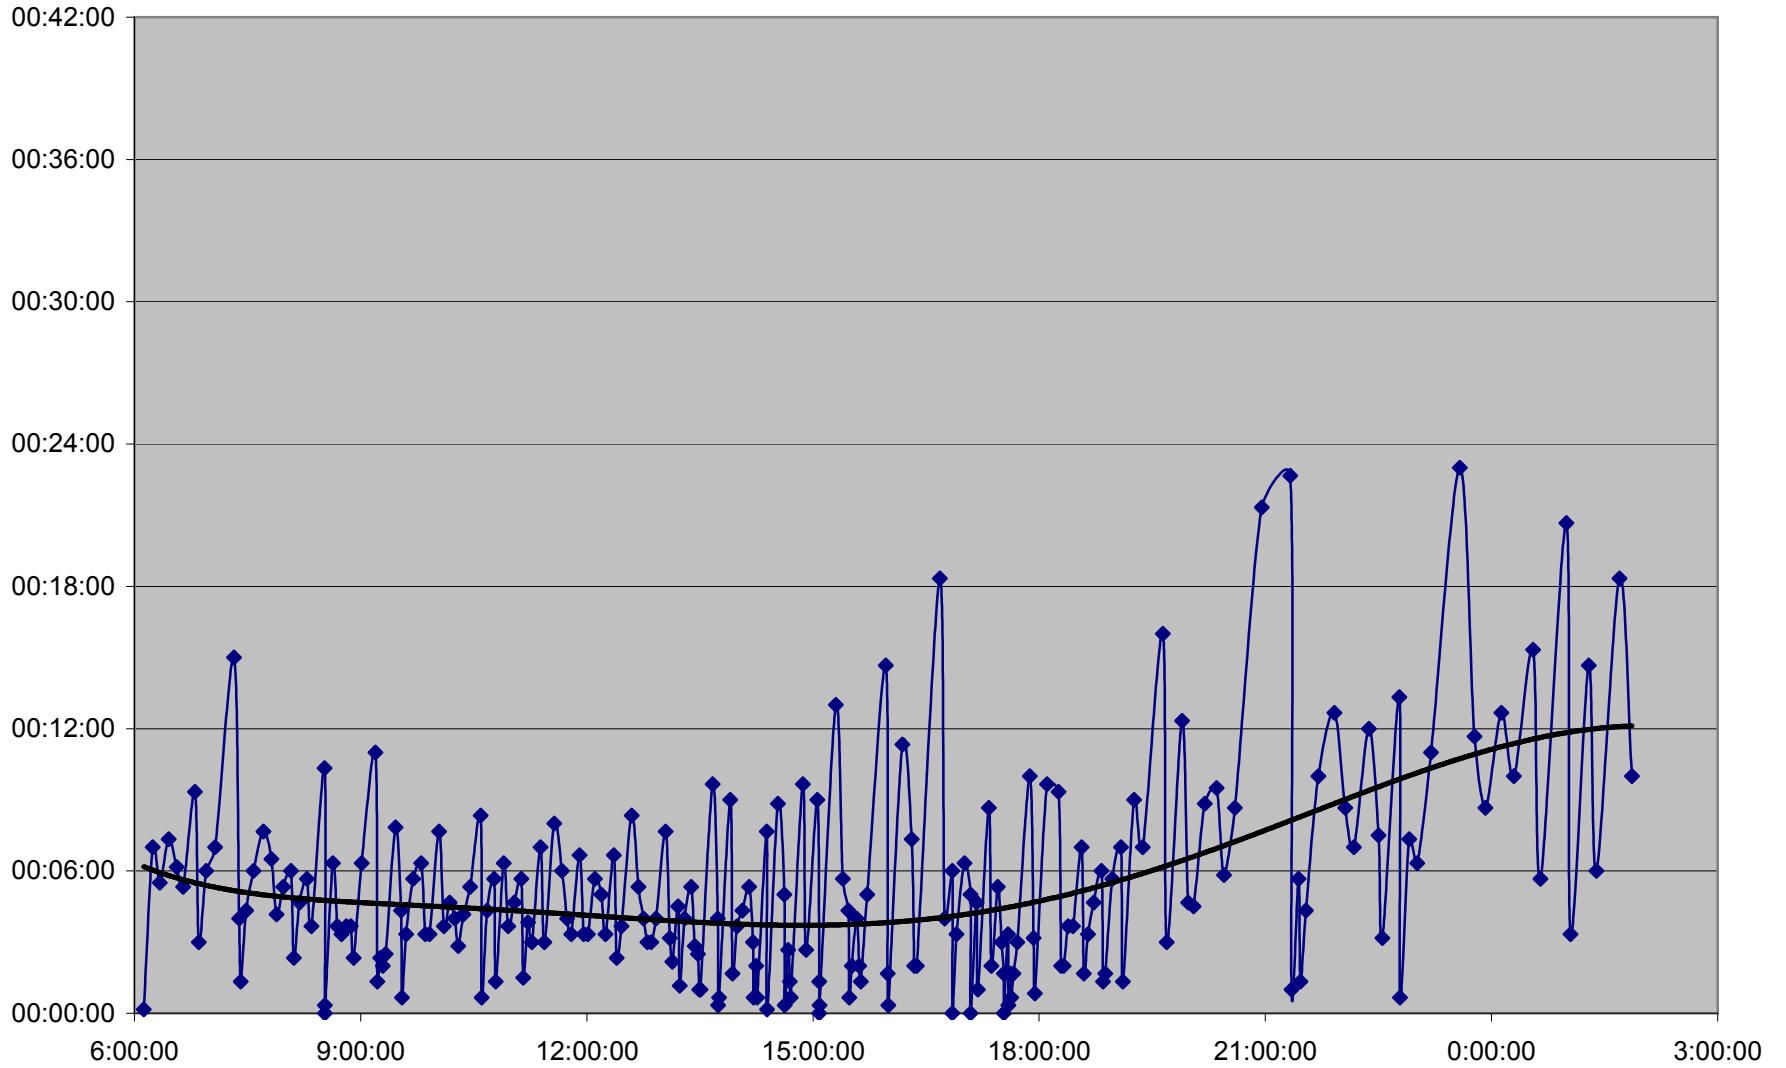

29 Dufferin Headways Saturday 24 Mar 2012 at King Southbound

29 Dufferin Headways Saturday 24 Mar 2012 at Bloor Southbound

29 Dufferin Headways Saturday 24 Mar 2012 at St. Clair Southbound

29 Dufferin Headways Saturday 24 Mar 2012 at Eglinton Southbound

29 Dufferin Headways Saturday 24 Mar 2012 at Lawrence Southbound

29 Dufferin Headways Saturday 24 Mar 2012 at South of Wilson Southbound

29 Dufferin Headways Saturday 24 Mar 2012 at Transit Road Southbound