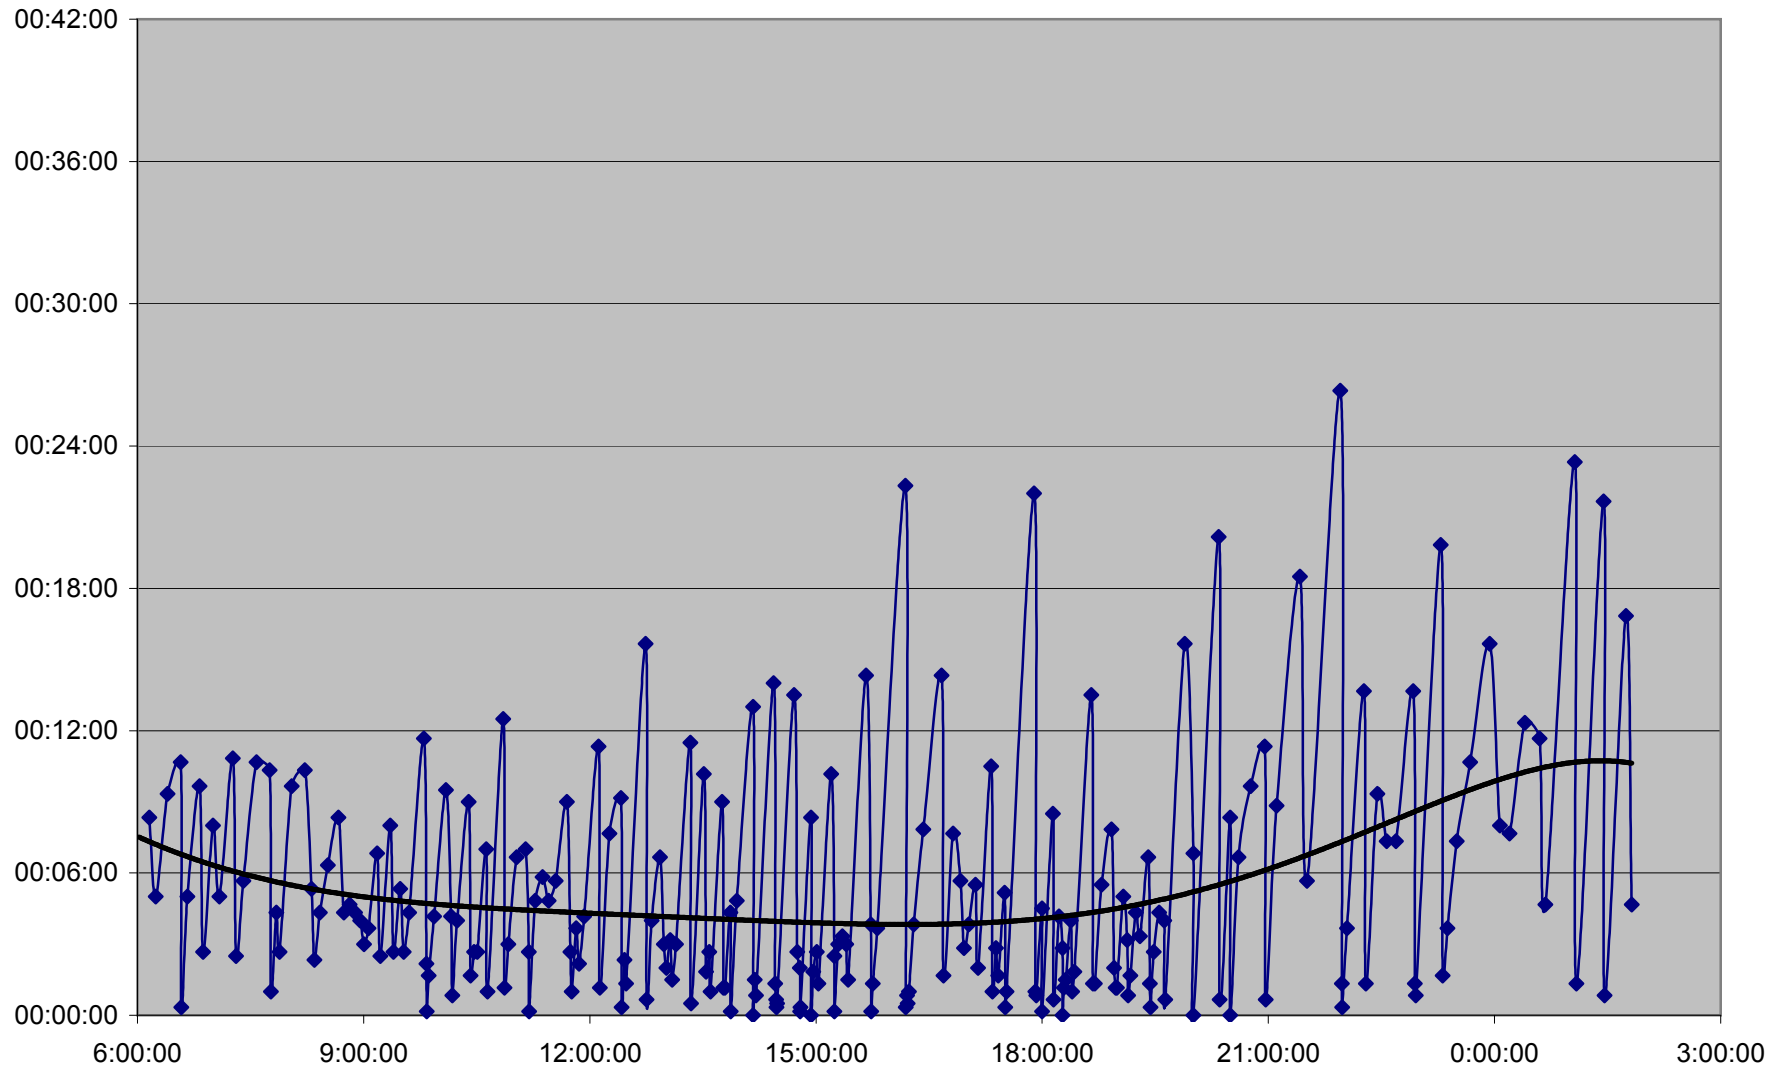

29 Dufferin Headways Saturday 24 Mar 2012 at King Southbound

29 Dufferin Headways Saturday 24 Mar 2012 at Bloor Southbound

29 Dufferin Headways Saturday 24 Mar 2012 at St. Clair Southbound

29 Dufferin Headways Saturday 24 Mar 2012 at Eglinton Southbound

29 Dufferin Headways Saturday 24 Mar 2012 at Lawrence Southbound

29 Dufferin Headways Saturday 24 Mar 2012 at South of Wilson Southbound

29 Dufferin Headways Saturday 24 Mar 2012 at Transit Road Southbound