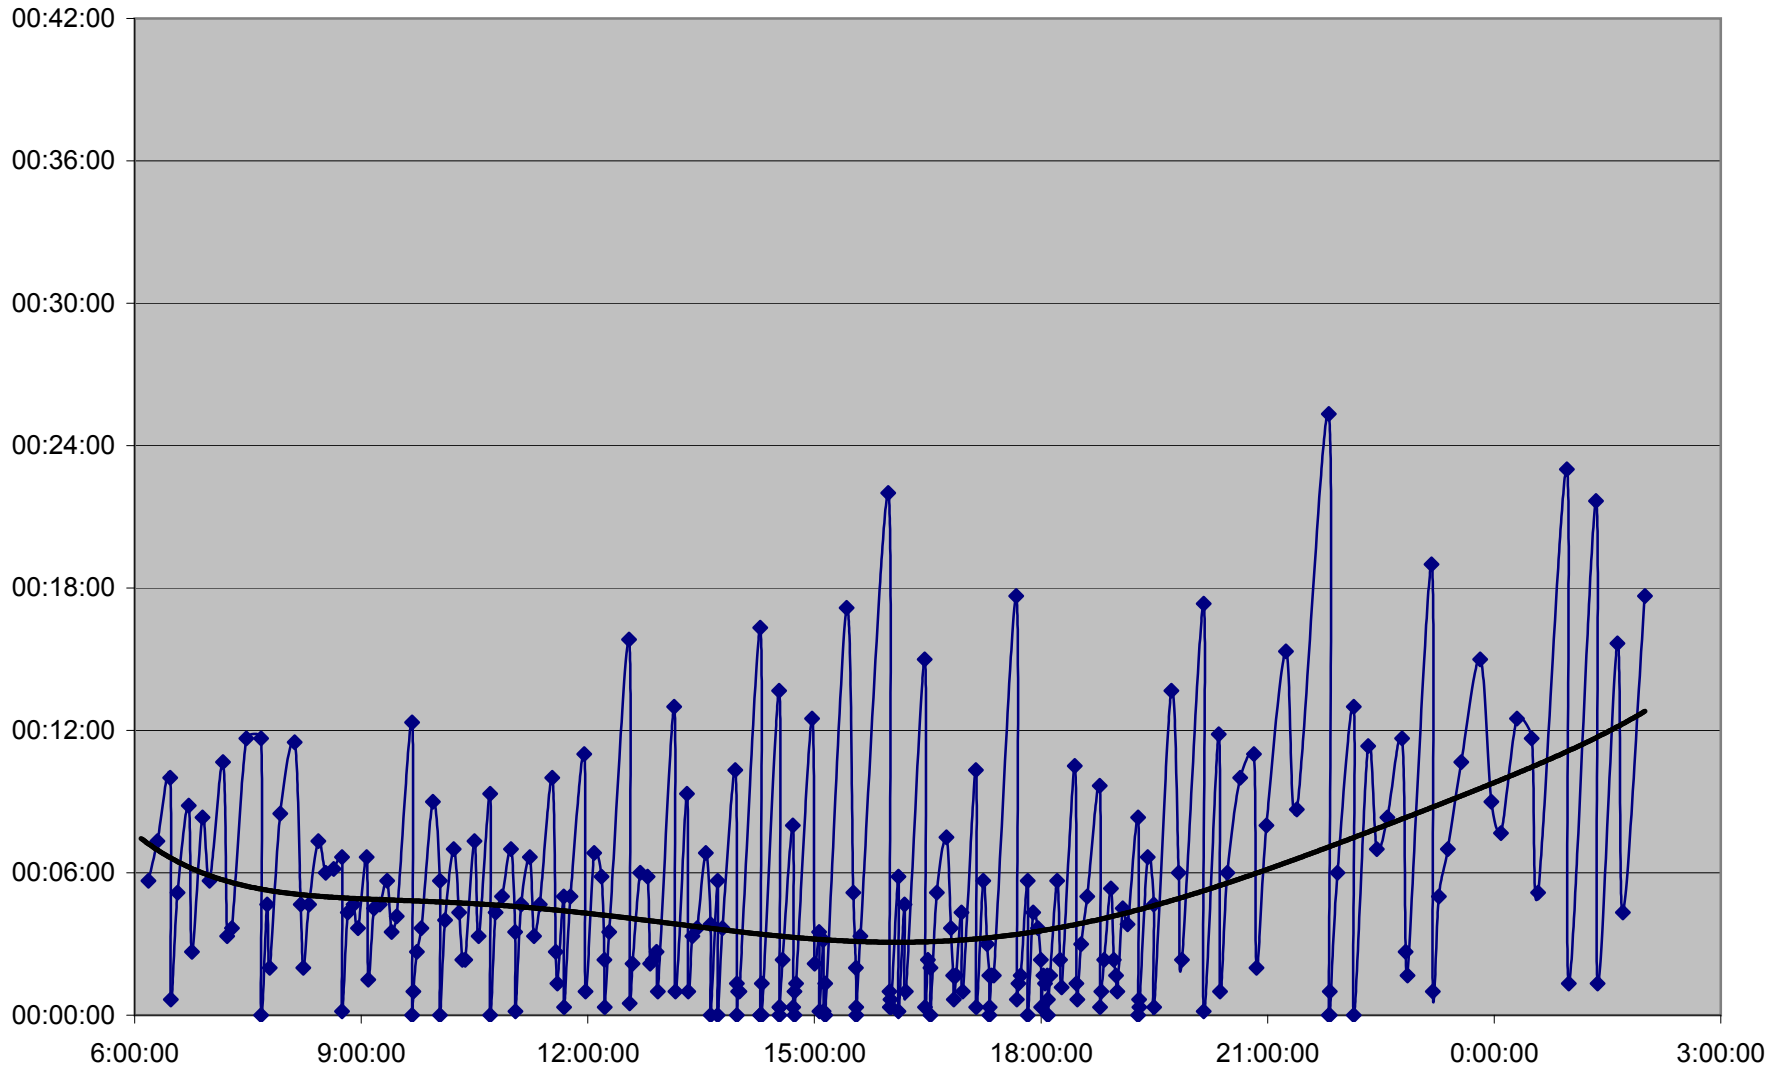

29 Dufferin Headways Saturday 24 Mar 2012 at King Southbound

29 Dufferin Headways Saturday 24 Mar 2012 at Bloor Southbound

29 Dufferin Headways Saturday 24 Mar 2012 at St. Clair Southbound

29 Dufferin Headways Saturday 24 Mar 2012 at Eglinton Southbound

29 Dufferin Headways Saturday 24 Mar 2012 at Lawrence Southbound

29 Dufferin Headways Saturday 24 Mar 2012 at South of Wilson Southbound

29 Dufferin Headways Saturday 24 Mar 2012 at Transit Road Southbound