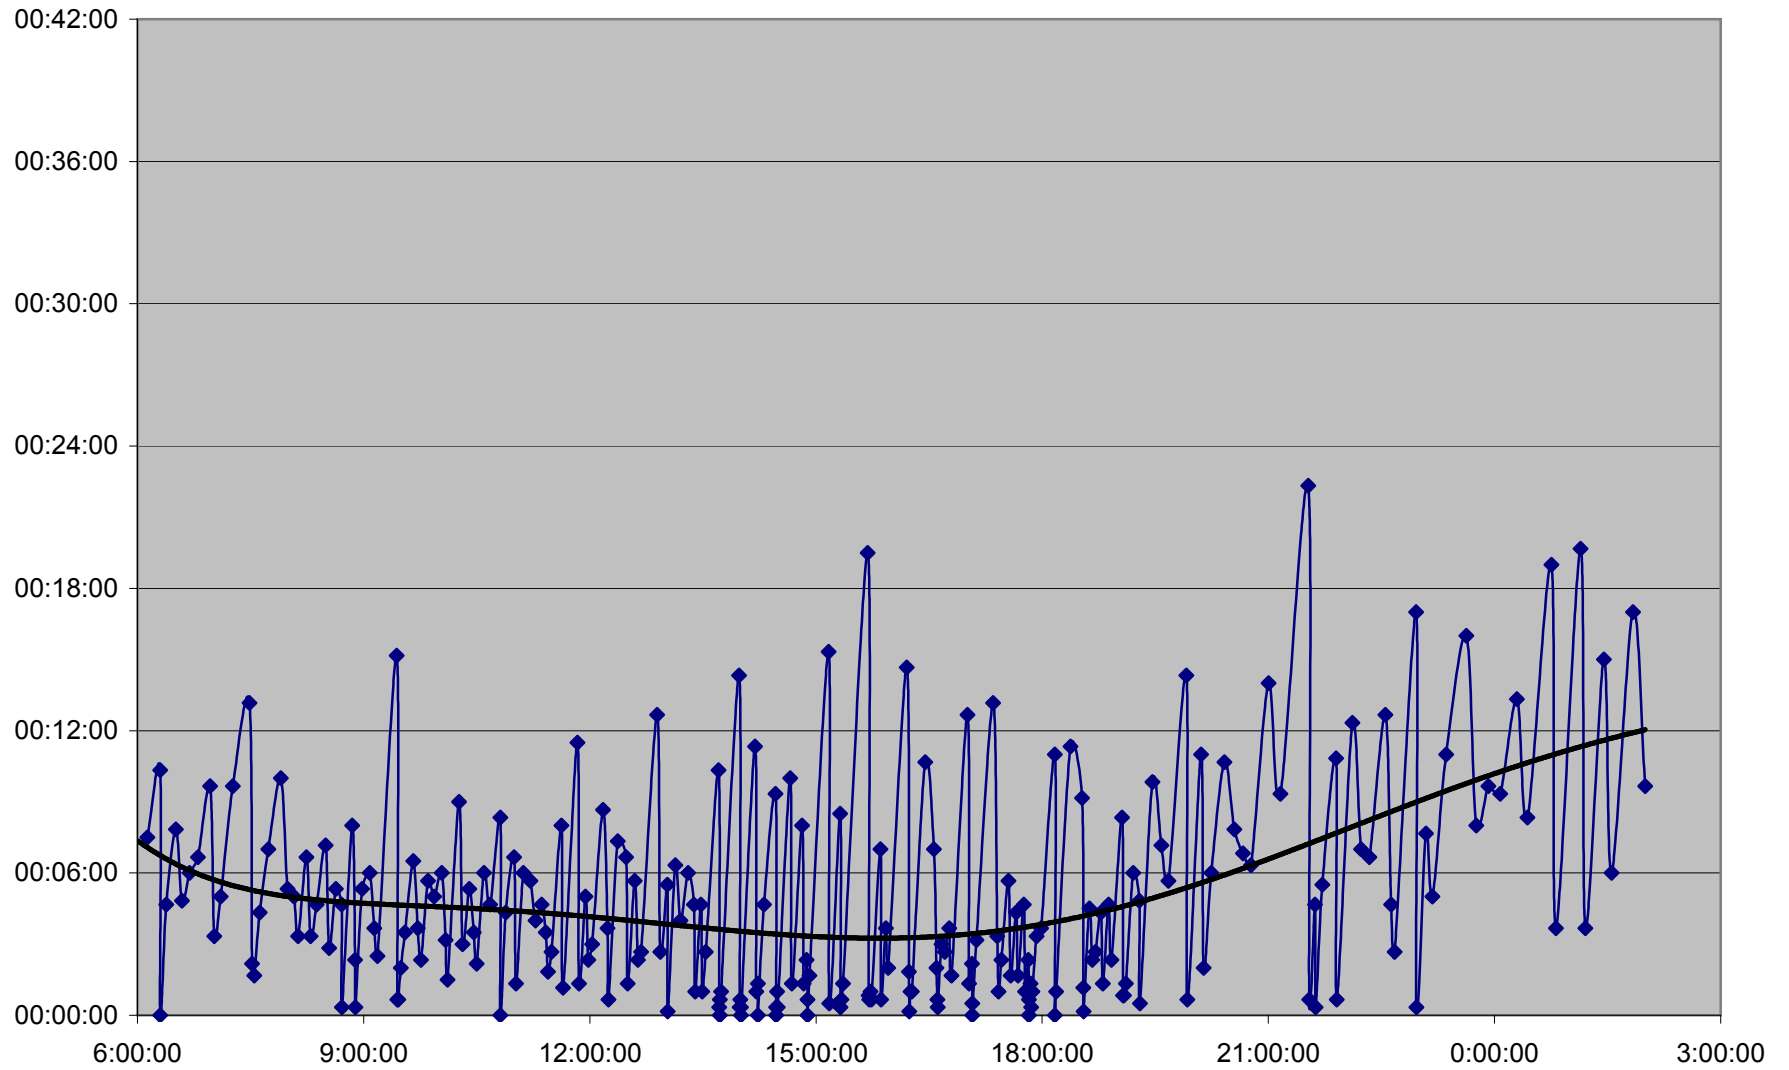

29 Dufferin Headways Saturday 24 Mar 2012 at King Southbound

29 Dufferin Headways Saturday 24 Mar 2012 at Bloor Southbound

29 Dufferin Headways Saturday 24 Mar 2012 at St. Clair Southbound

29 Dufferin Headways Saturday 24 Mar 2012 at Eglinton Southbound

29 Dufferin Headways Saturday 24 Mar 2012 at Lawrence Southbound

29 Dufferin Headways Saturday 24 Mar 2012 at South of Wilson Southbound

29 Dufferin Headways Saturday 24 Mar 2012 at Transit Road Southbound