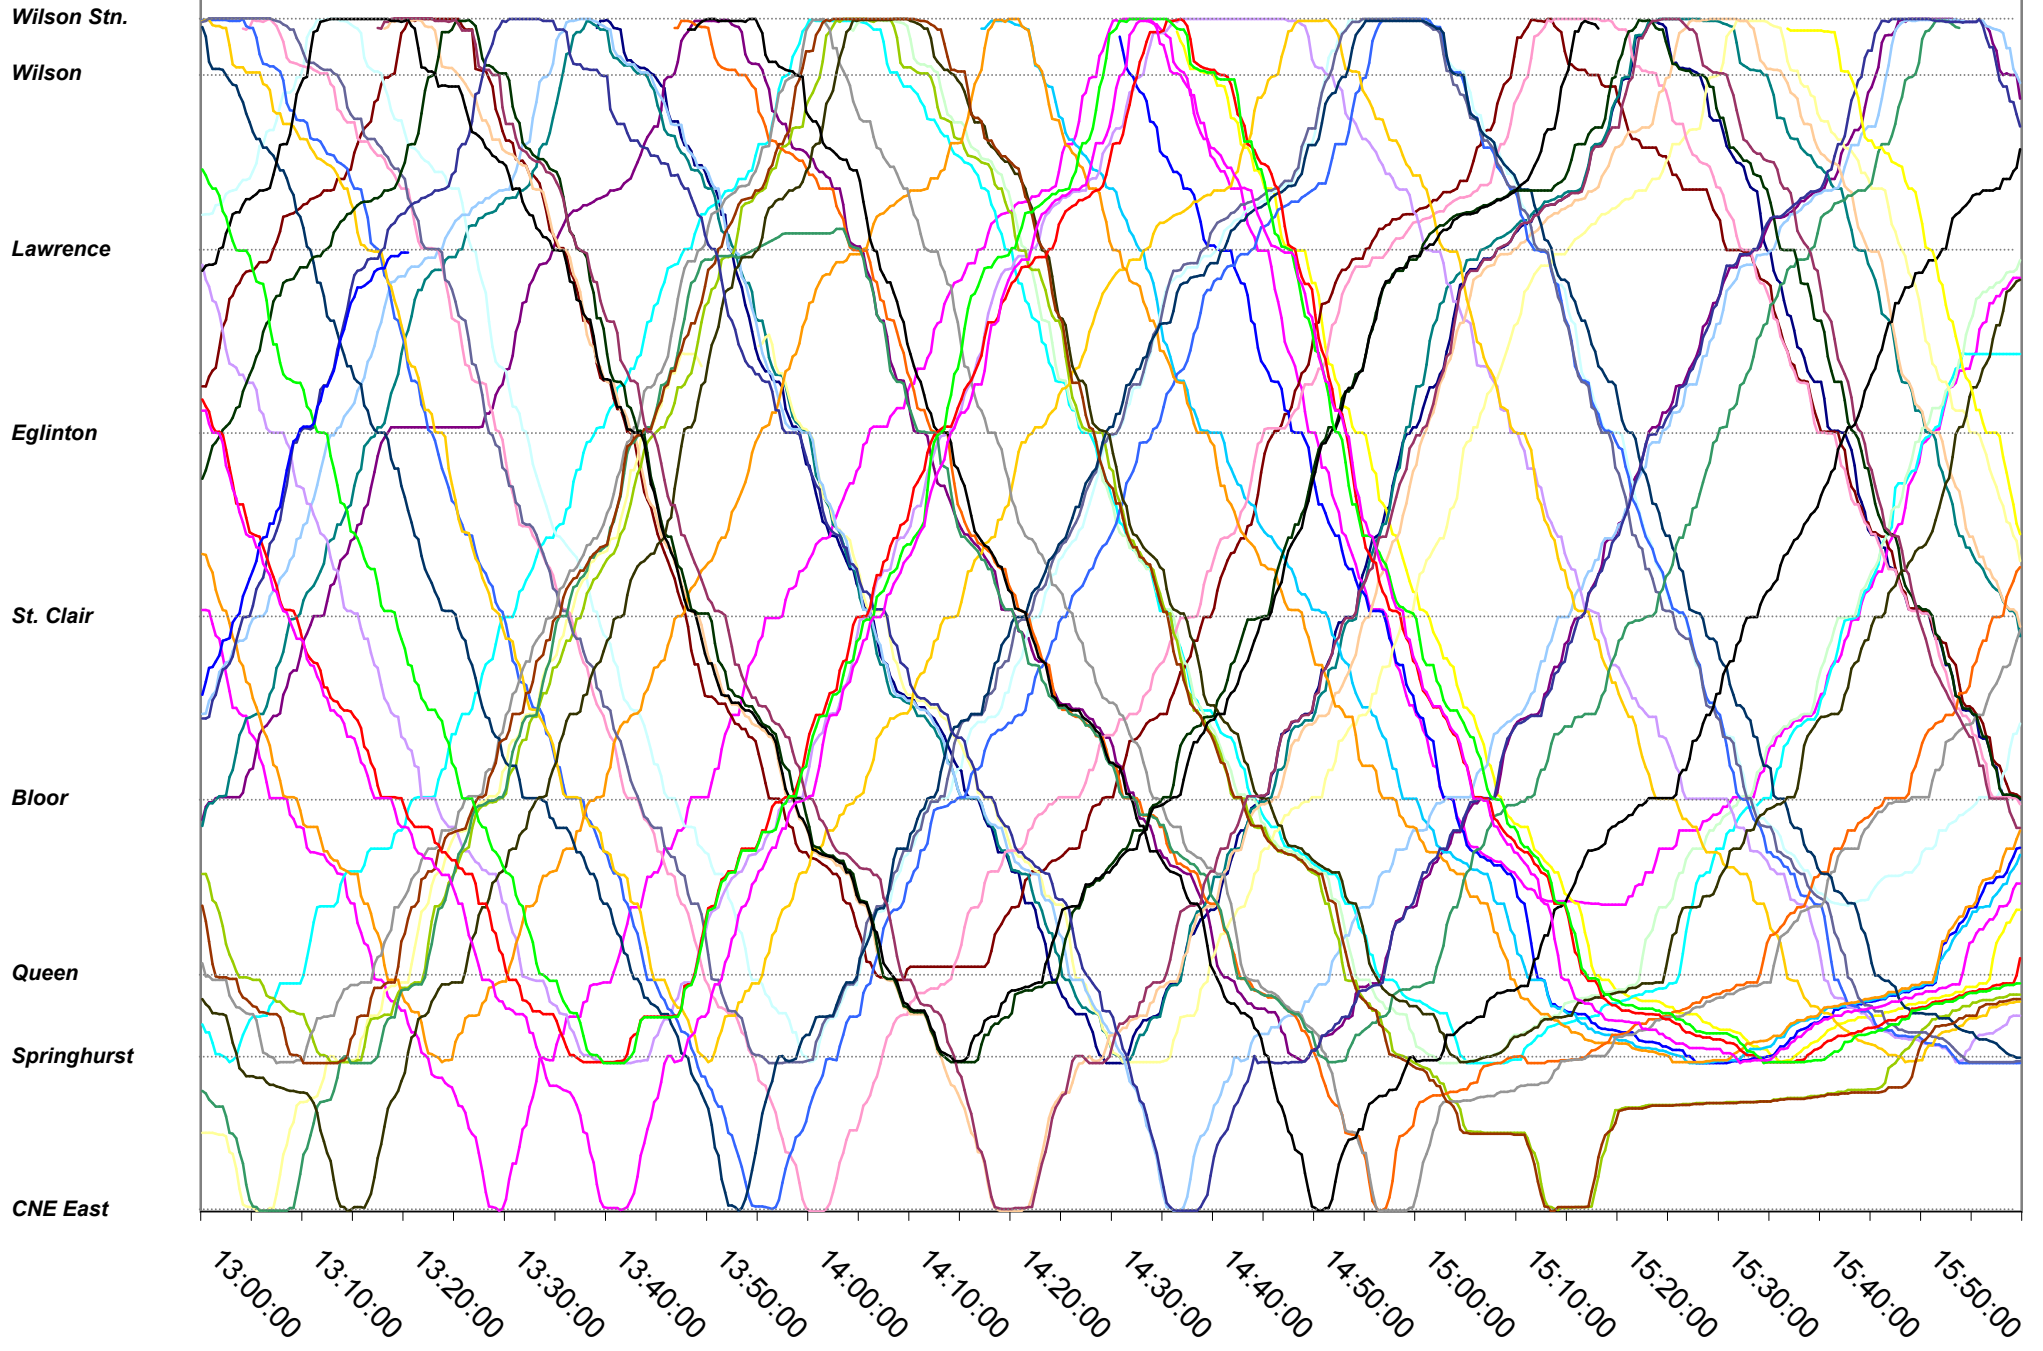

Springhurst

CNE East

4:00:00

4:10:00

4:20:00

4:30:00

4:40:00

4:50:00

5:00:00

5:10:00

5:20:00

5:30:00

5:40:00

5:50:00

6:00:00

6:10:00

6:20:00

6:30:00

6:40:00

6:50:00

29 Dufferin Saturday 24 Mar 2012

29 Dufferin Saturday 24 Mar 2012

29 Dufferin Saturday 24 Mar 2012

29 Dufferin Saturday 24 Mar 2012

29 Dufferin Saturday 24 Mar 2012

29 Dufferin Saturday 24 Mar 2012