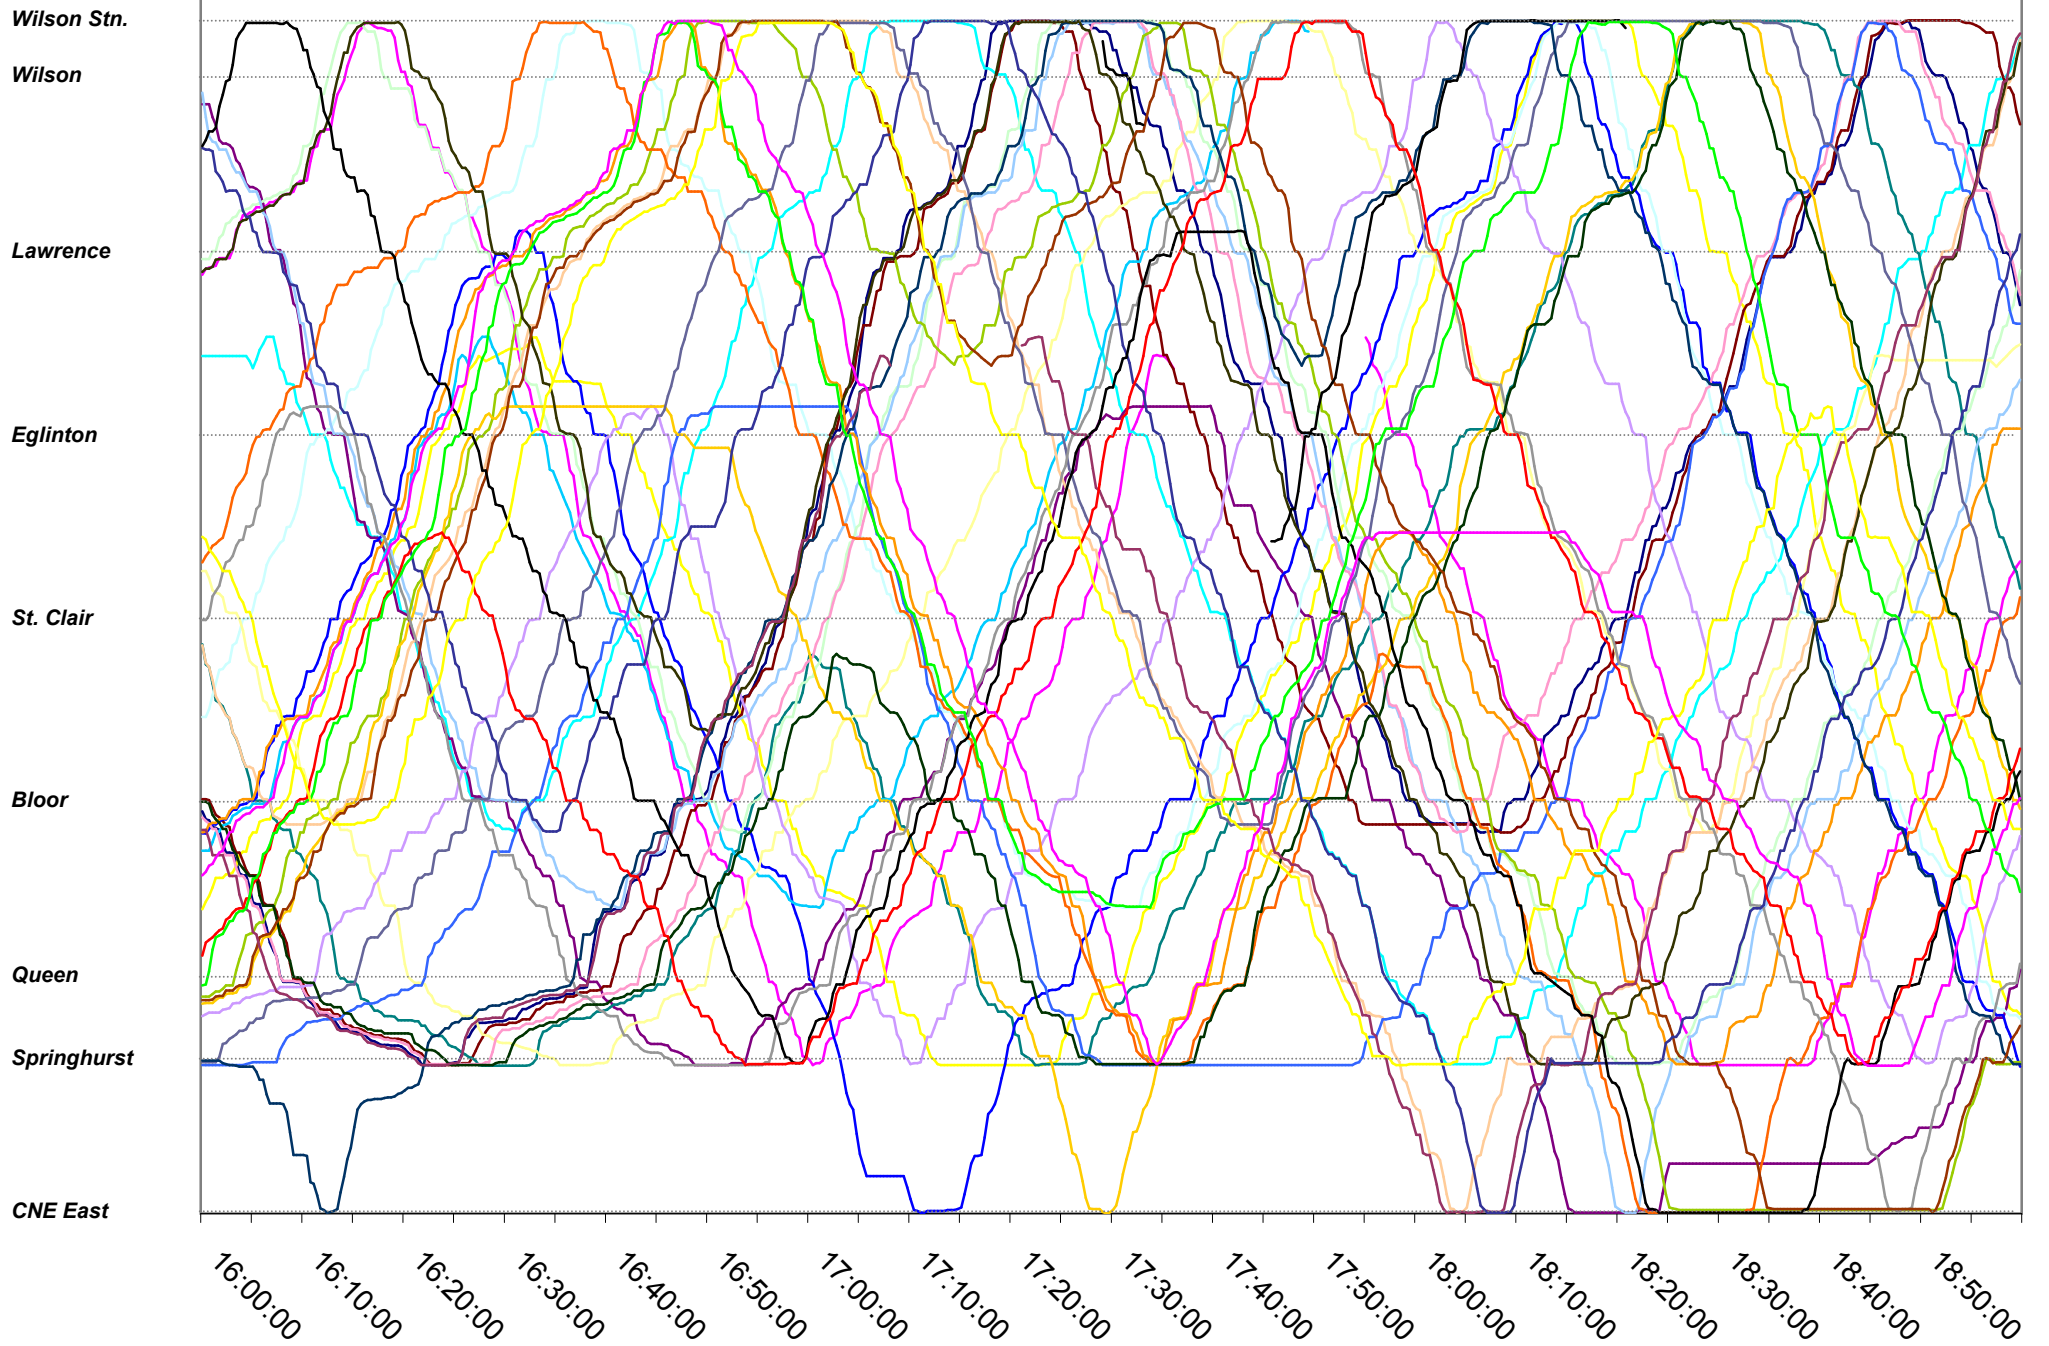

Springhurst

CNE East

4:00:00

4:10:00

4:20:00

4:30:00

4:40:00

4:50:00

5:00:00

5:10:00

5:20:00

5:30:00

5:40:00

5:50:00

6:00:00

6:10:00

6:20:00

6:30:00

6:40:00

6:50:00

29 Dufferin Saturday 24 Mar 2012

29 Dufferin Saturday 24 Mar 2012

29 Dufferin Saturday 24 Mar 2012

29 Dufferin Saturday 24 Mar 2012

29 Dufferin Saturday 24 Mar 2012

29 Dufferin Saturday 24 Mar 2012