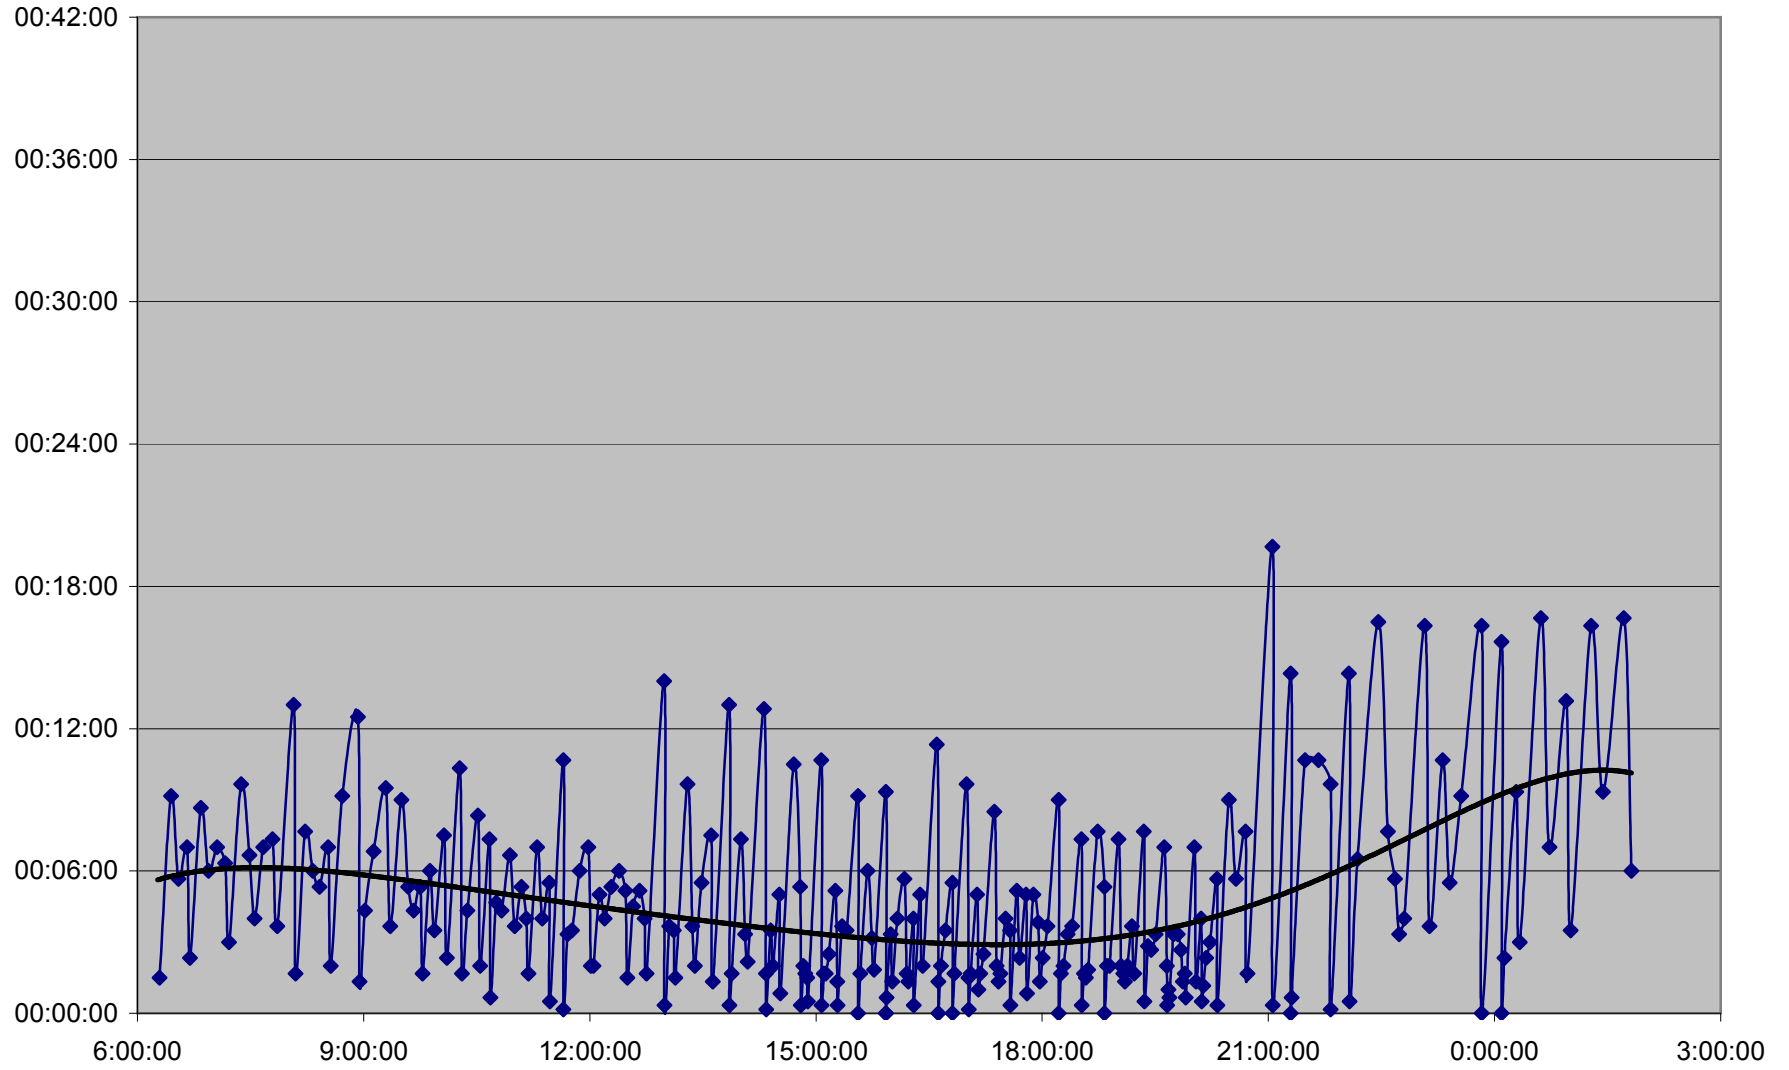

29 Dufferin Headways Saturday 17 Mar 2012 at Lawrence Northbound

29 Dufferin Headways Saturday 17 Mar 2012 at South of Wilson Northbound

29 Dufferin Headways Saturday 17 Mar 2012 at Transit Road Northbound