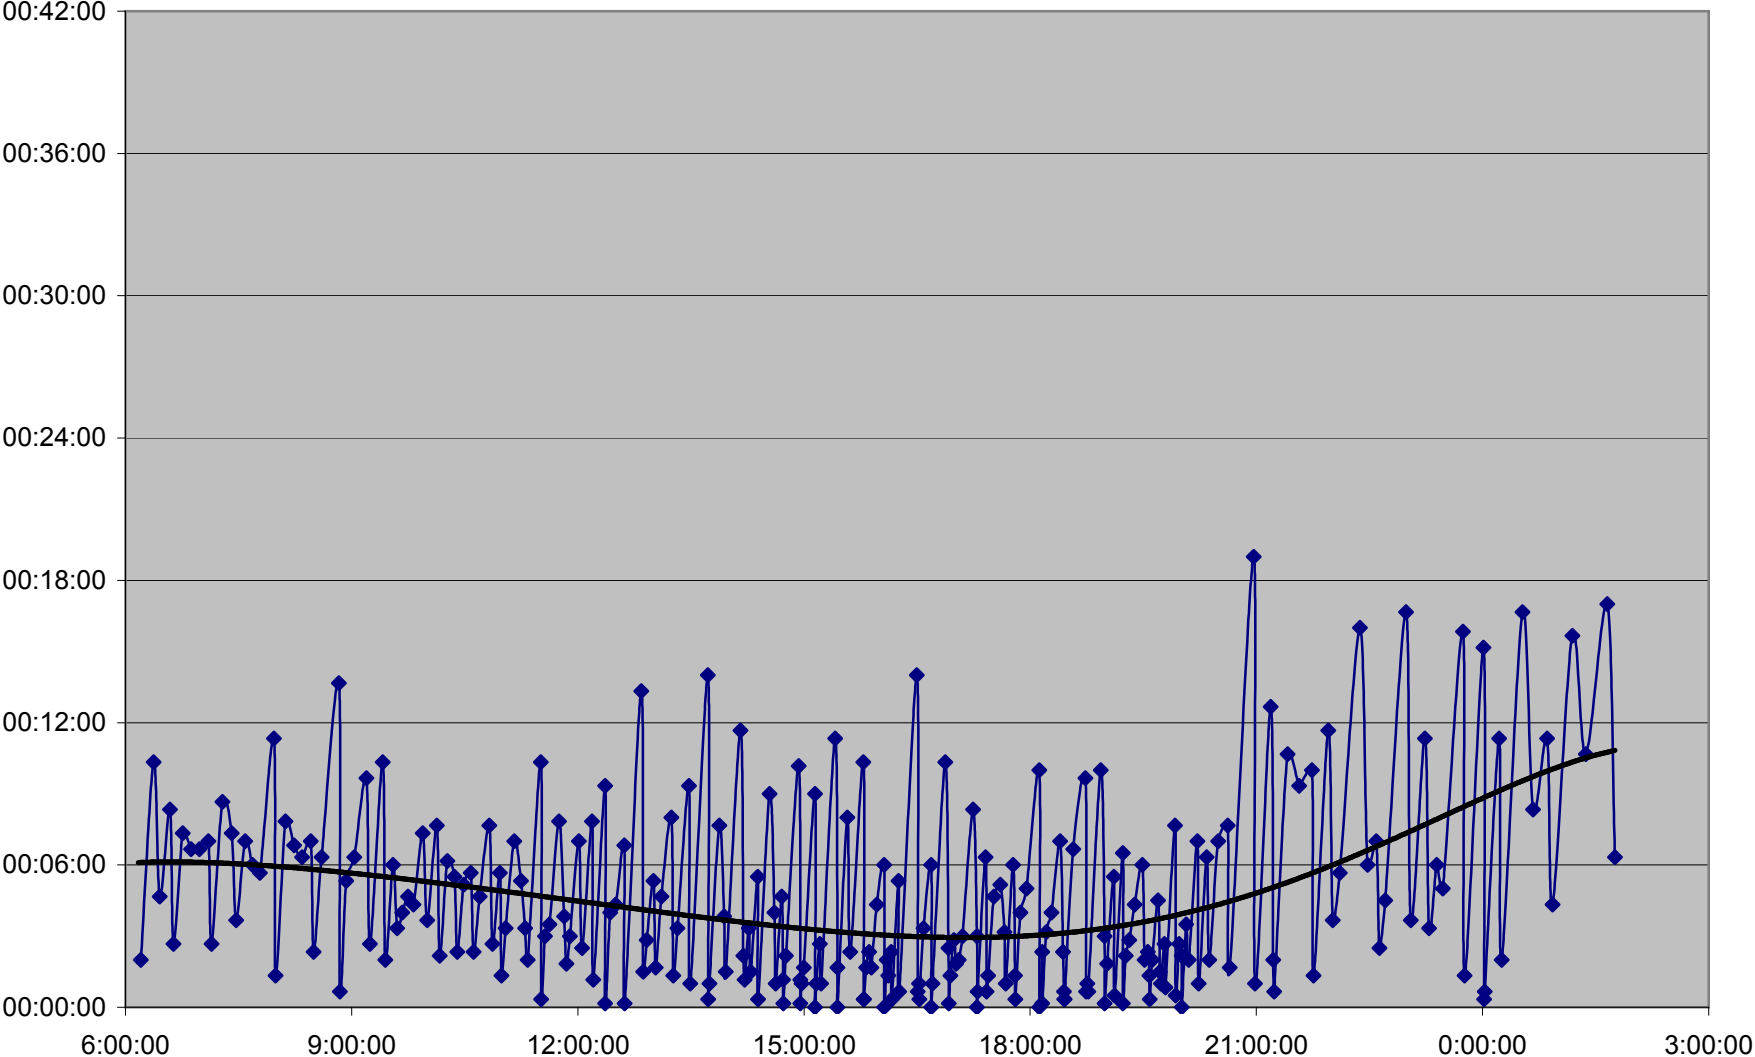

29 Dufferin Headways Saturday 17 Mar 2012 at King Northbound

29 Dufferin Headways Saturday 17 Mar 2012 at Bloor Northbound

29 Dufferin Headways Saturday 17 Mar 2012 at St. Clair Northbound

29 Dufferin Headways Saturday 17 Mar 2012 at Eglinton Northbound

29 Dufferin Headways Saturday 17 Mar 2012 at Lawrence Northbound

29 Dufferin Headways Saturday 17 Mar 2012 at South of Wilson Northbound

29 Dufferin Headways Saturday 17 Mar 2012 at Transit Road Northbound