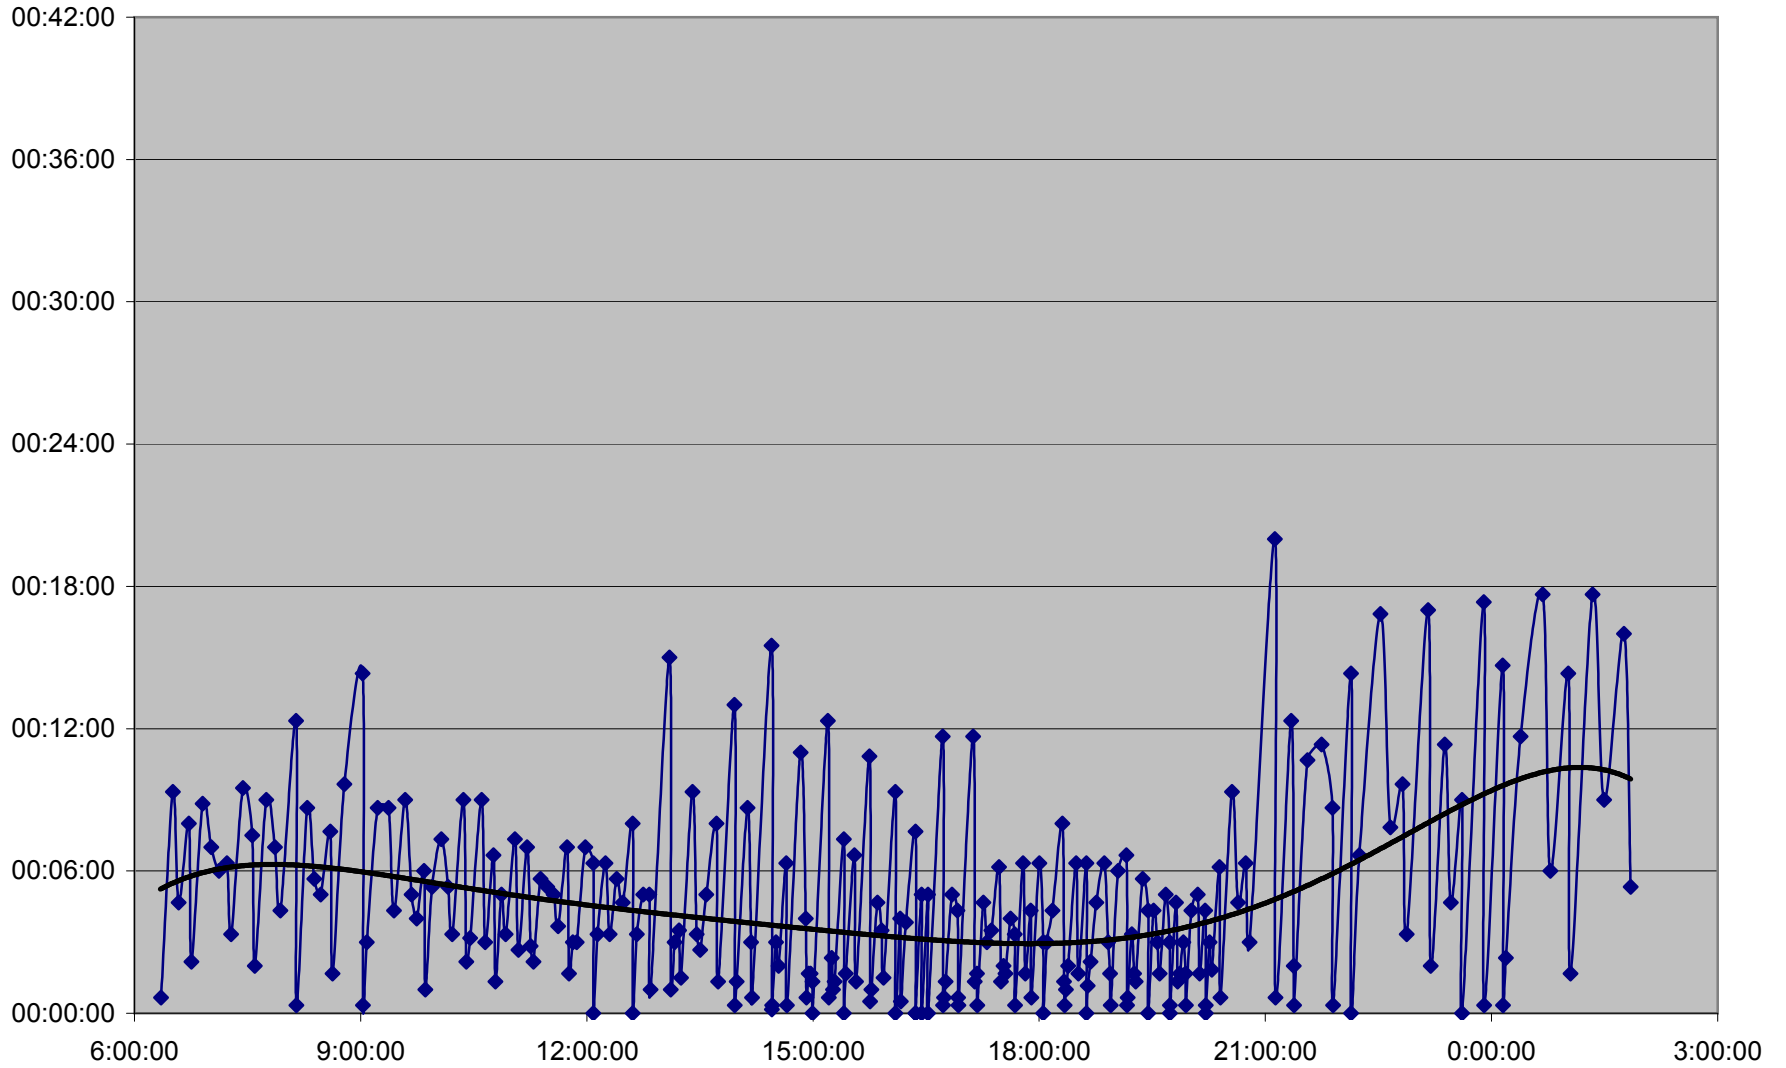

29 Dufferin Headways Saturday 17 Mar 2012 at King Northbound

29 Dufferin Headways Saturday 17 Mar 2012 at Bloor Northbound

29 Dufferin Headways Saturday 17 Mar 2012 at St. Clair Northbound

29 Dufferin Headways Saturday 17 Mar 2012 at Eglinton Northbound

29 Dufferin Headways Saturday 17 Mar 2012 at Lawrence Northbound

29 Dufferin Headways Saturday 17 Mar 2012 at South of Wilson Northbound

29 Dufferin Headways Saturday 17 Mar 2012 at Transit Road Northbound