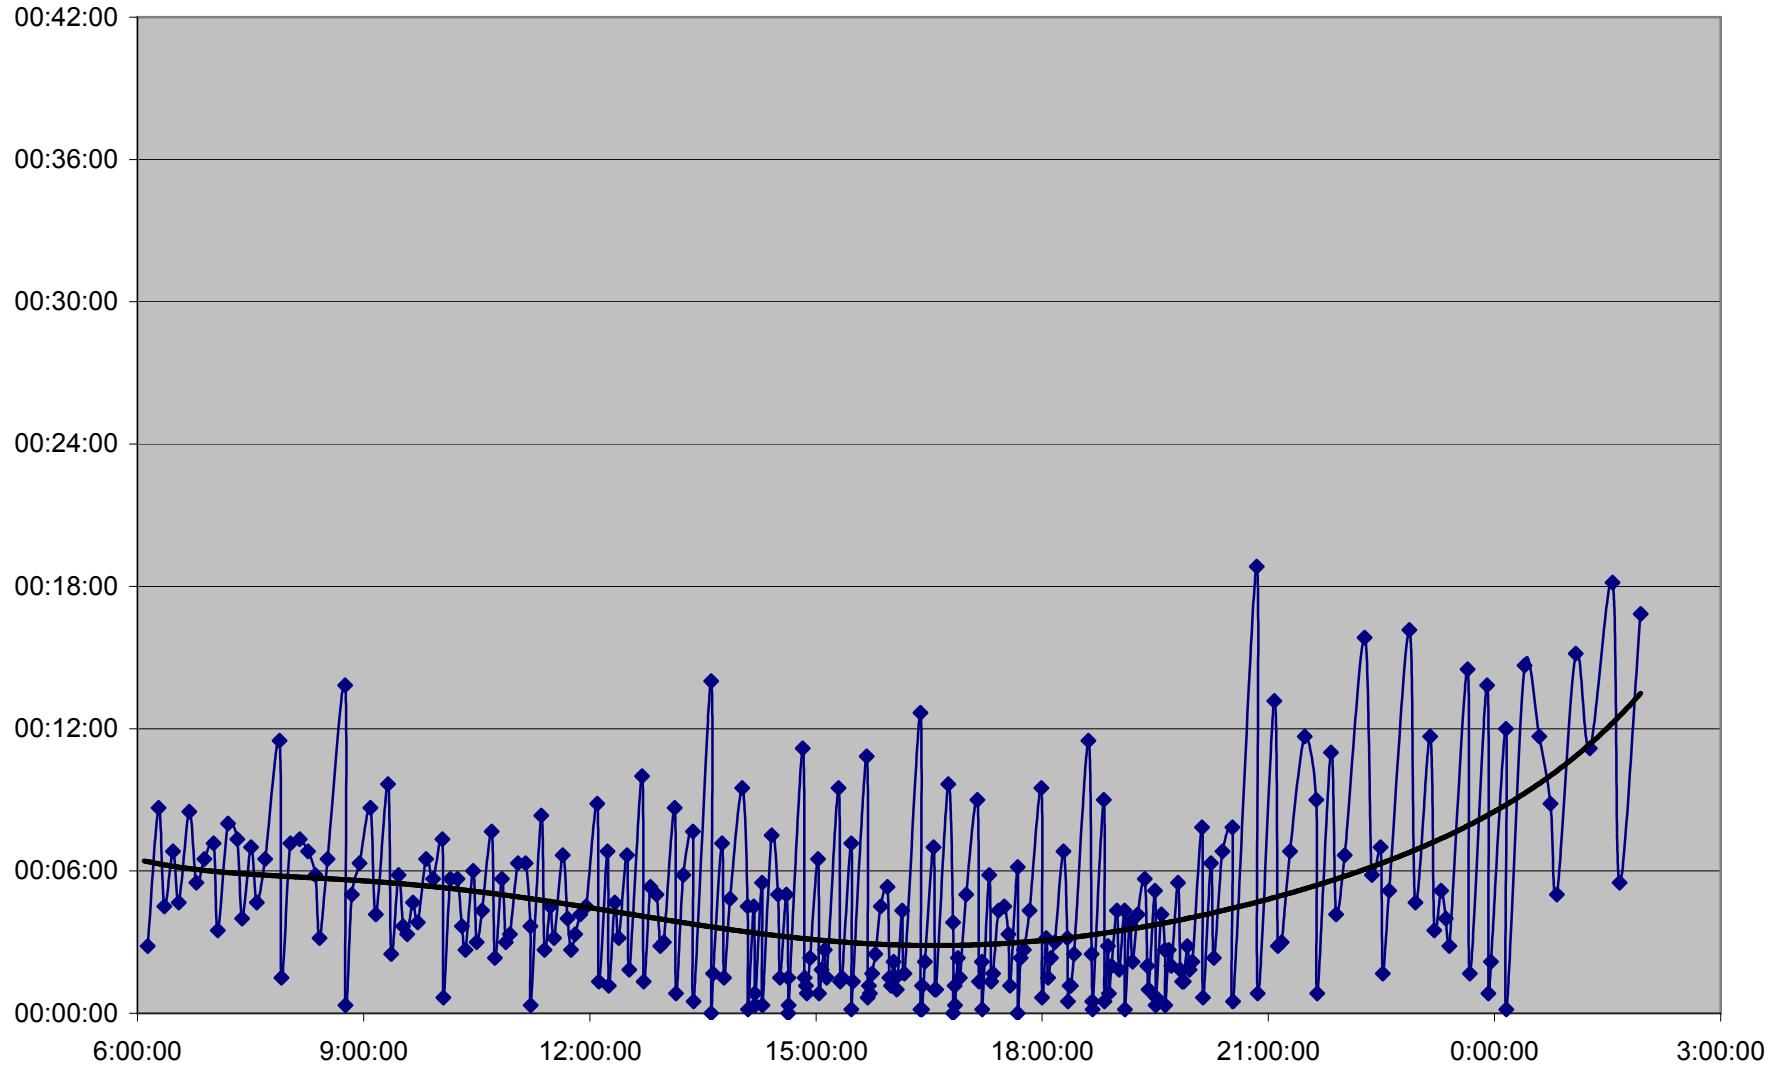

29 Dufferin Headways Saturday 17 Mar 2012 at St. Clair Northbound