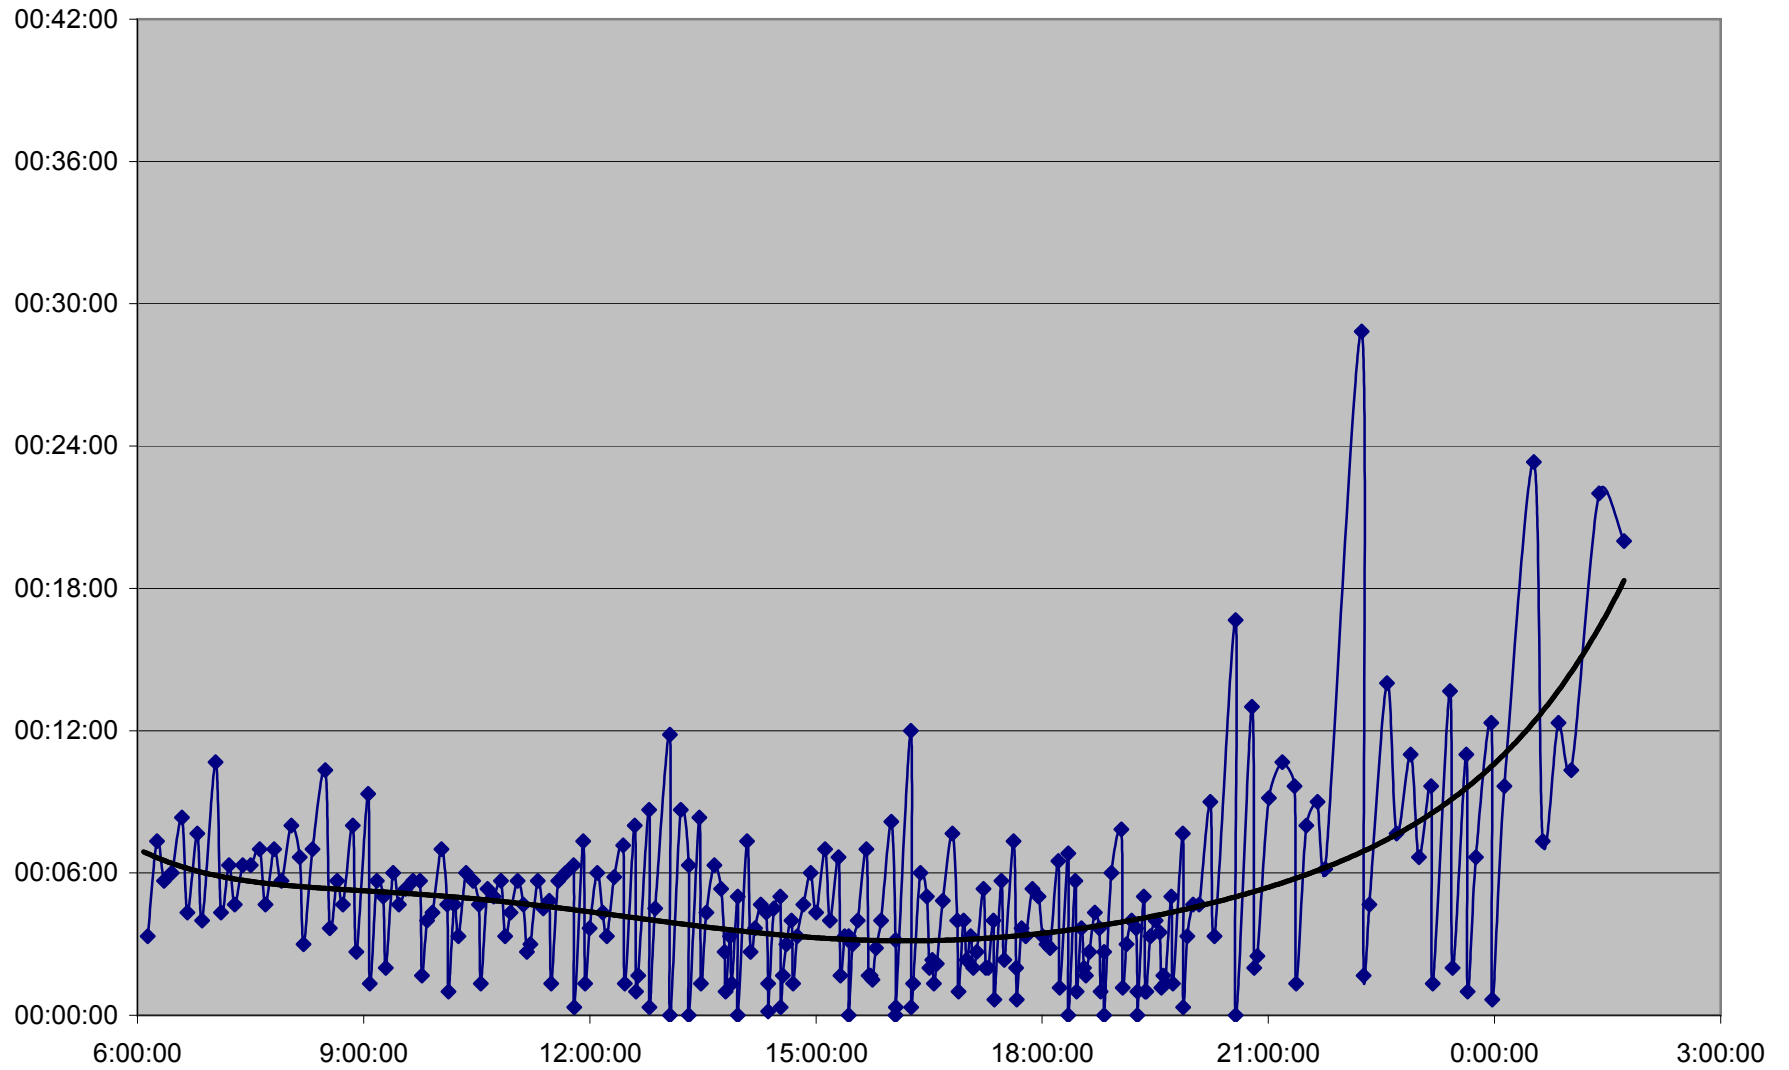

29 Dufferin Headways Saturday 17 Mar 2012 at King Northbound

29 Dufferin Headways Saturday 17 Mar 2012 at Bloor Northbound

29 Dufferin Headways Saturday 17 Mar 2012 at St. Clair Northbound

29 Dufferin Headways Saturday 17 Mar 2012 at Eglinton Northbound

29 Dufferin Headways Saturday 17 Mar 2012 at Lawrence Northbound

29 Dufferin Headways Saturday 17 Mar 2012 at South of Wilson Northbound

29 Dufferin Headways Saturday 17 Mar 2012 at Transit Road Northbound