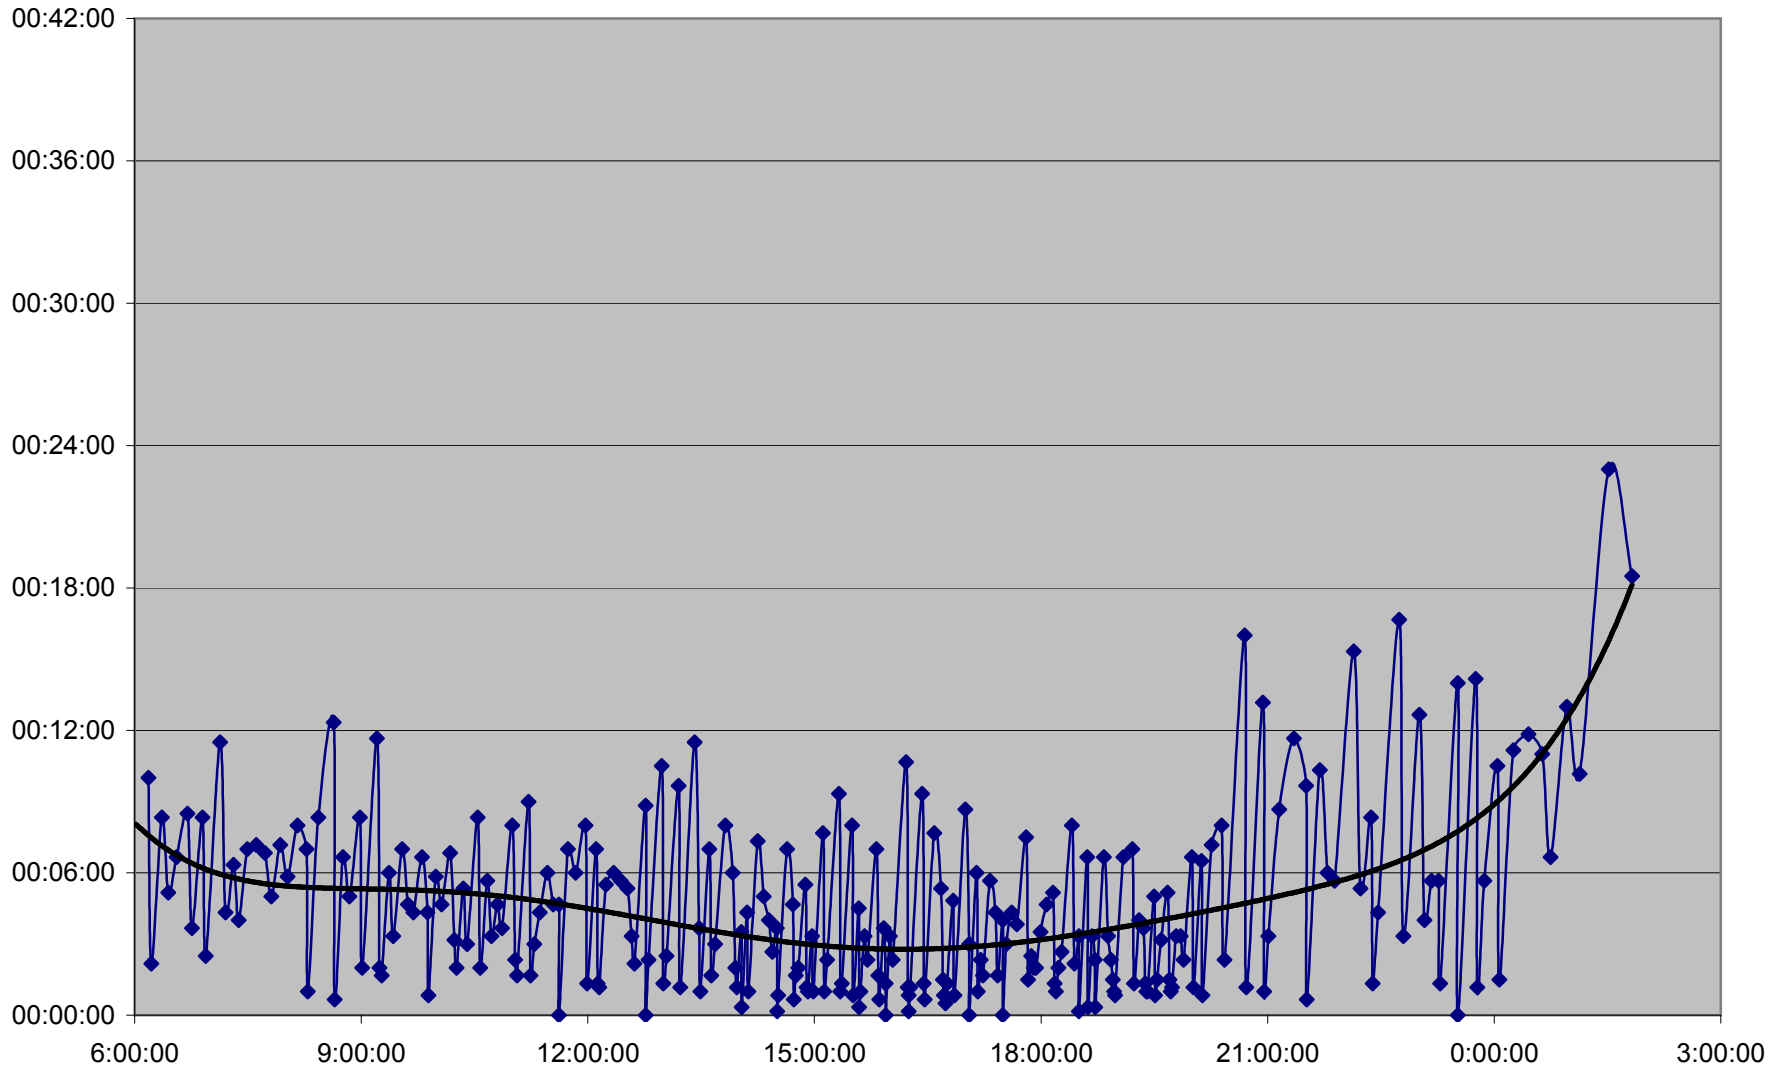

29 Dufferin Headways Saturday 17 Mar 2012 at Bloor Northbound