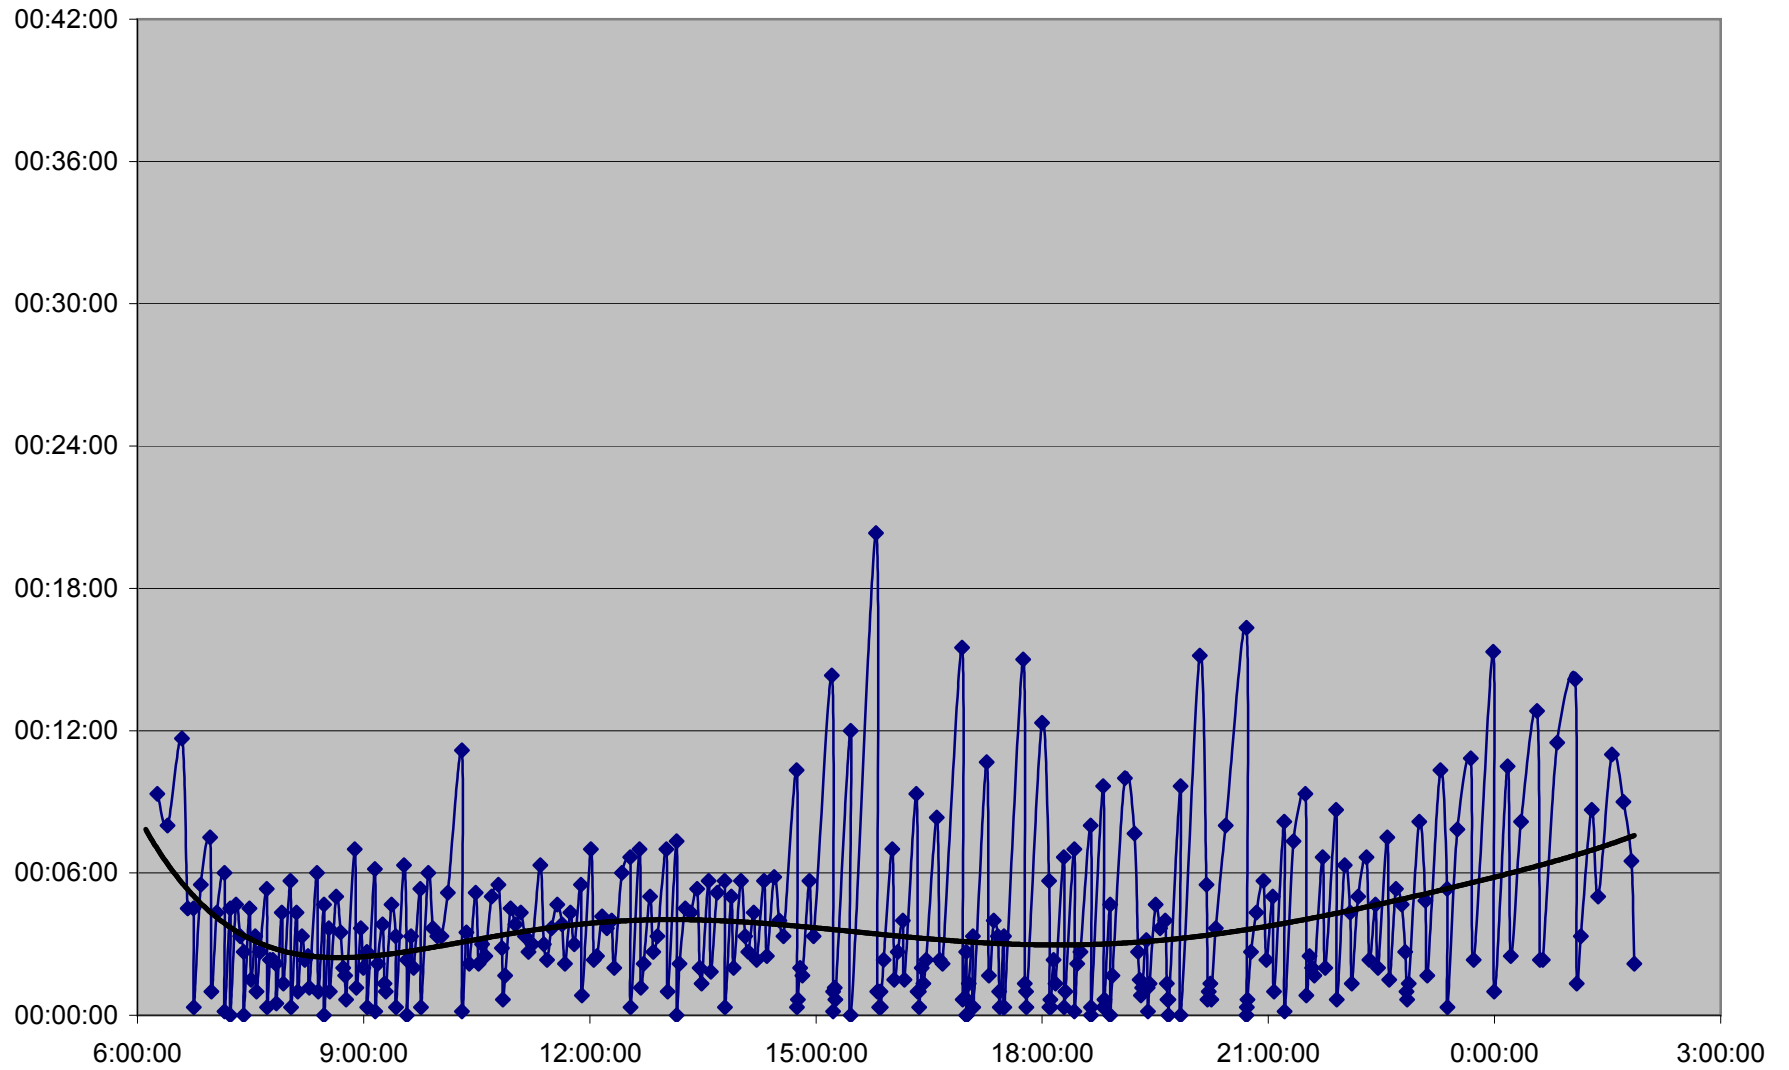

29 Dufferin Headways Tuesday 13 Mar 2012 at Lawrence Northbound

29 Dufferin Headways Tuesday 13 Mar 2012 at South of Wilson Northbound

29 Dufferin Headways Tuesday 13 Mar 2012 at Transit Road Northbound