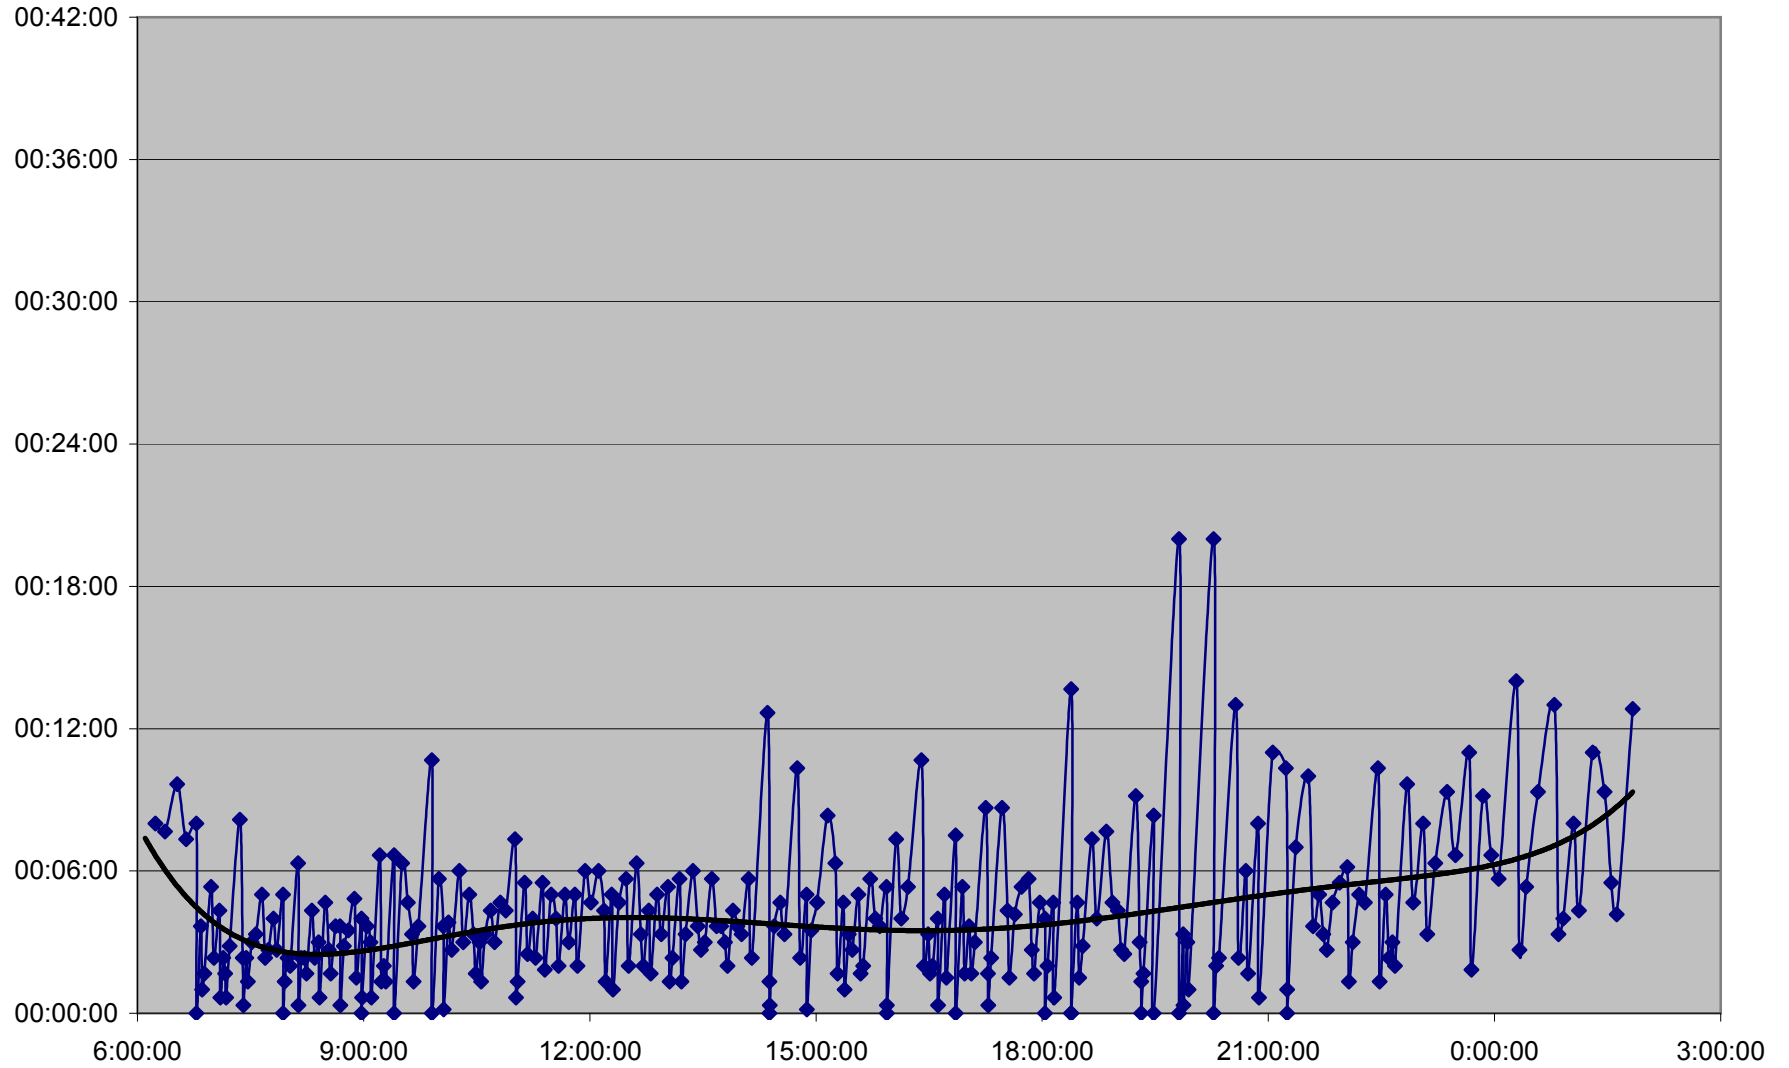

29 Dufferin Headways Tuesday 13 Mar 2012 at King Northbound

29 Dufferin Headways Tuesday 13 Mar 2012 at Bloor Northbound

29 Dufferin Headways Tuesday 13 Mar 2012 at St. Clair Northbound

29 Dufferin Headways Tuesday 13 Mar 2012 at Eglinton Northbound

29 Dufferin Headways Tuesday 13 Mar 2012 at Lawrence Northbound

29 Dufferin Headways Tuesday 13 Mar 2012 at South of Wilson Northbound

29 Dufferin Headways Tuesday 13 Mar 2012 at Transit Road Northbound