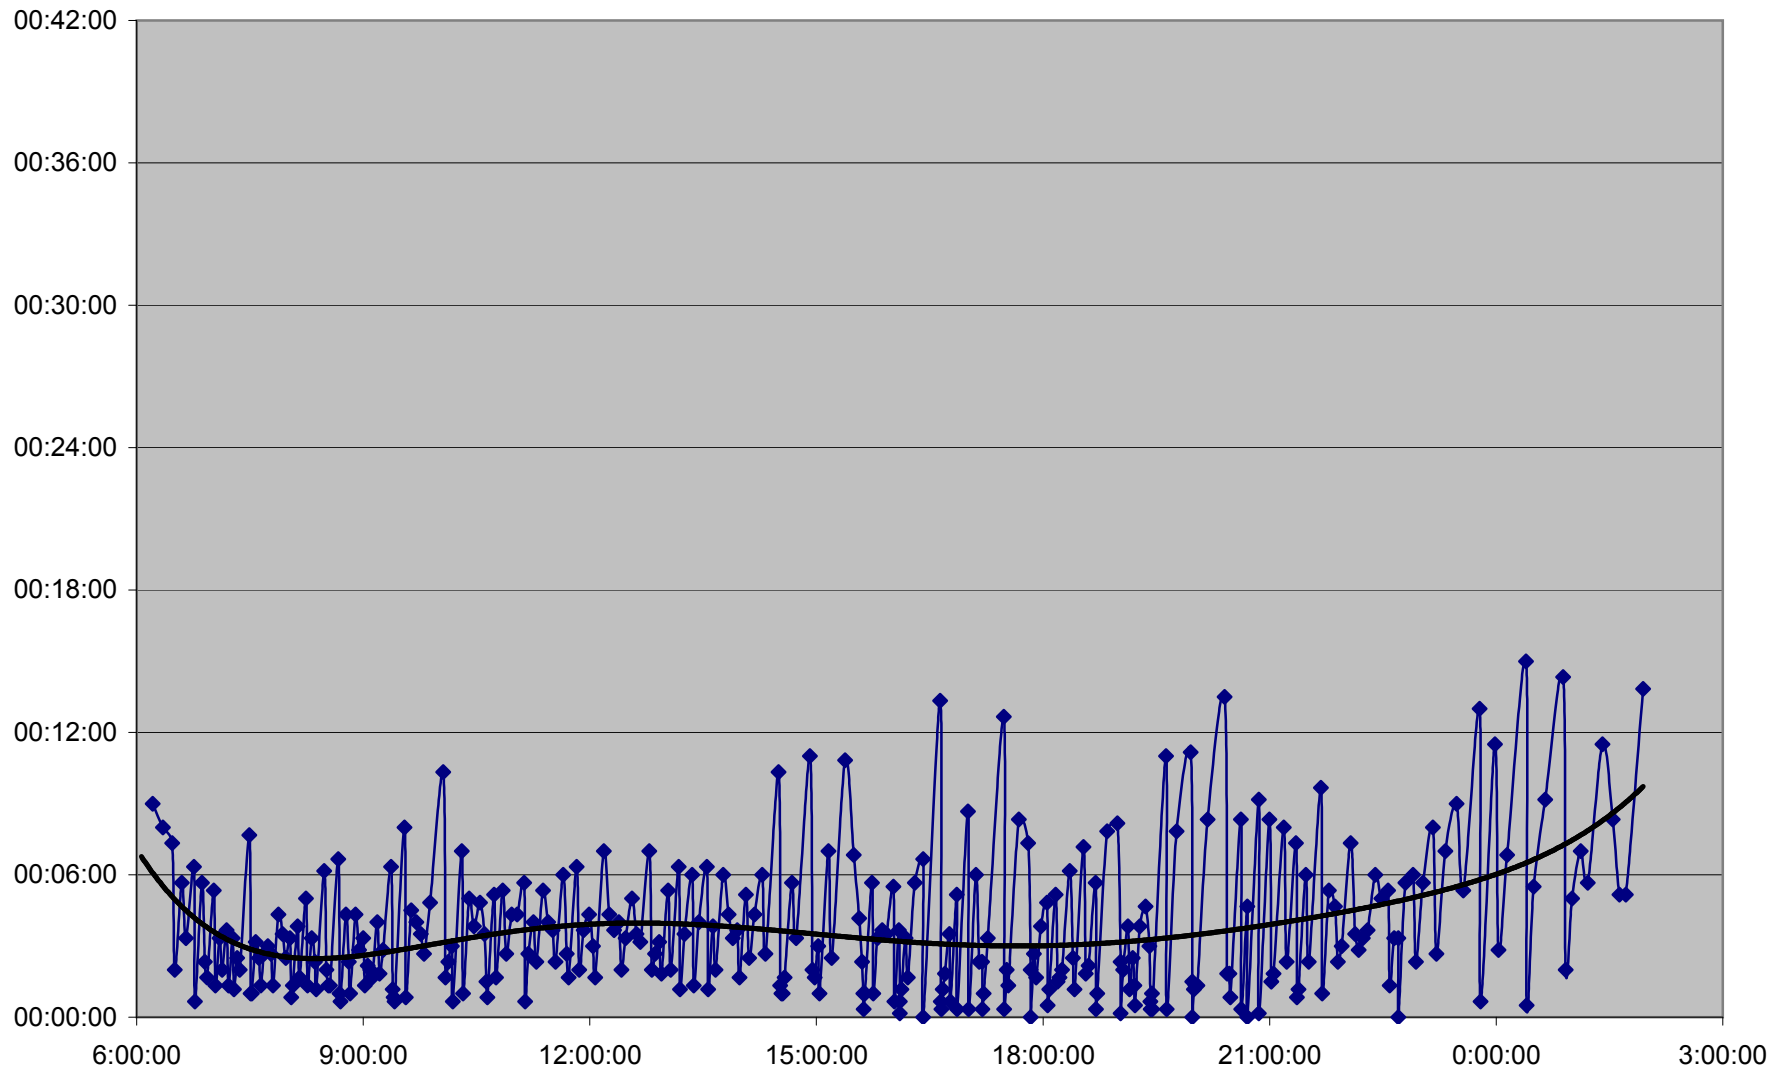

29 Dufferin Headways Tuesday 13 Mar 2012 at Bloor Northbound