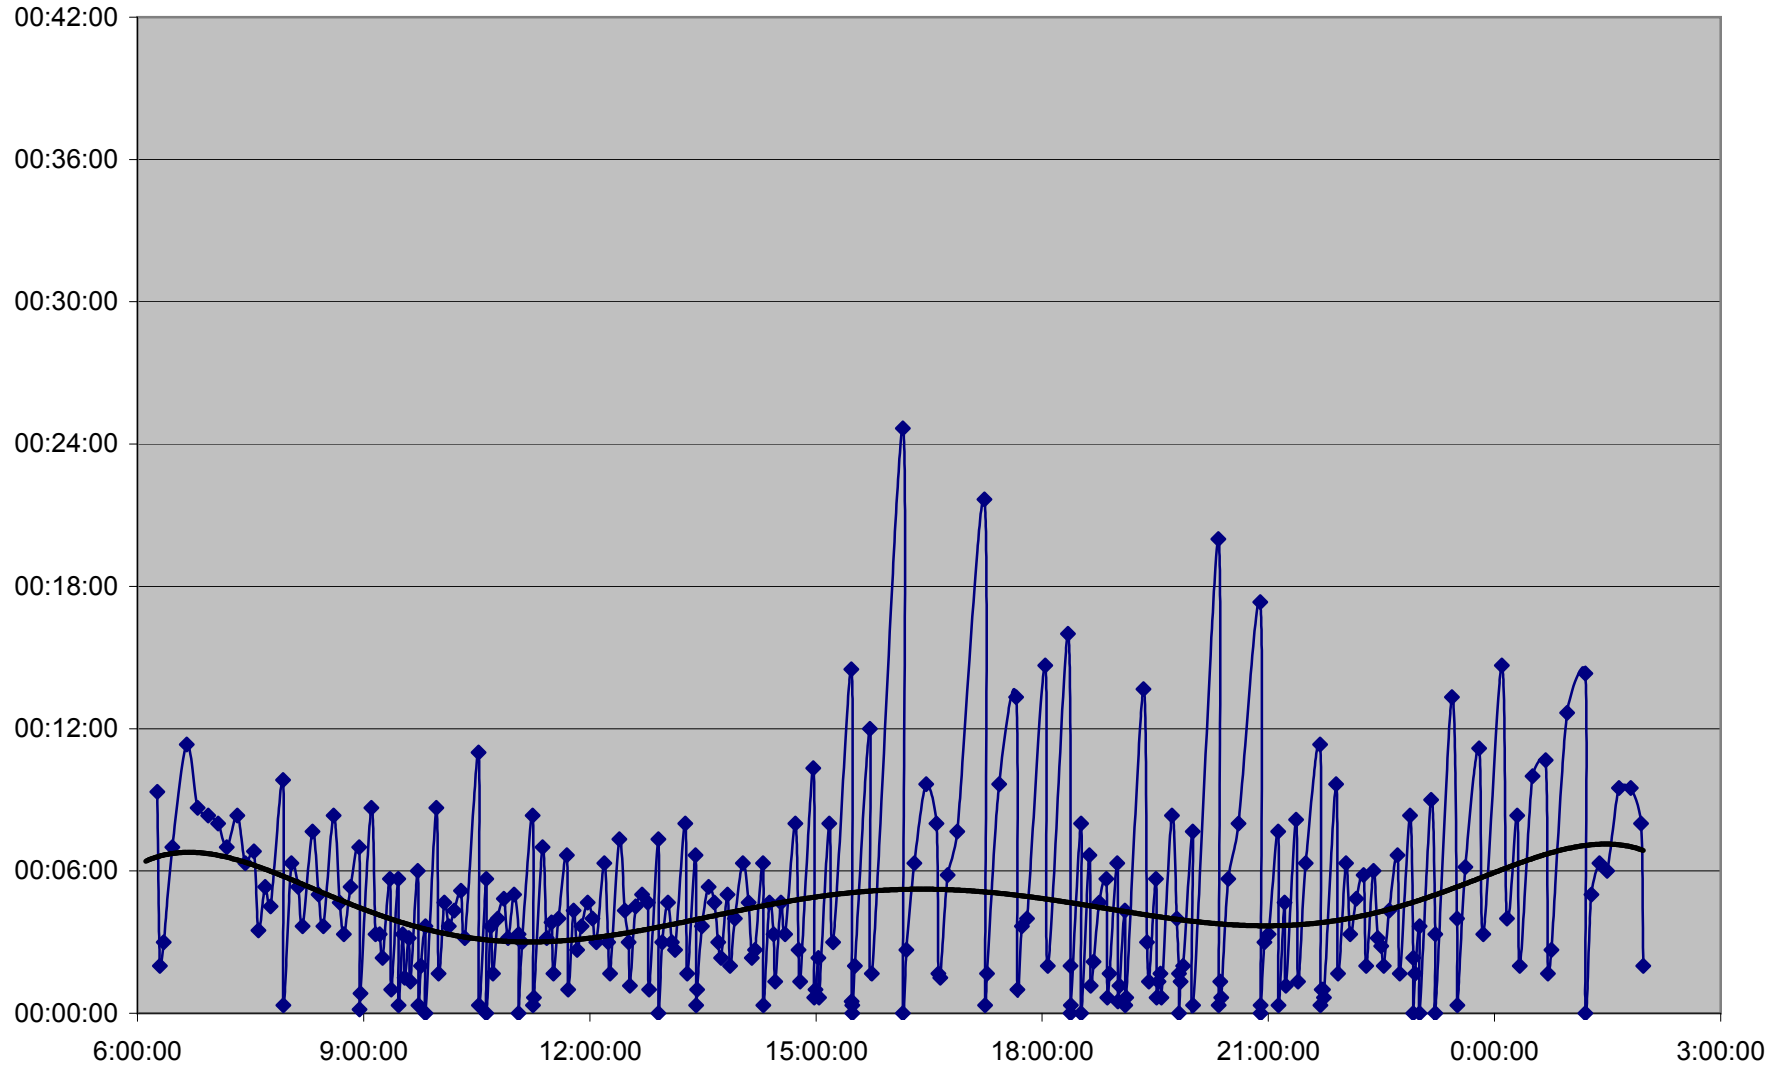

29 Dufferin Headways Tuesday 13 Mar 2012 at Lawrence Northbound

29 Dufferin Headways Tuesday 13 Mar 2012 at South of Wilson Northbound

29 Dufferin Headways Tuesday 13 Mar 2012 at Transit Road Northbound