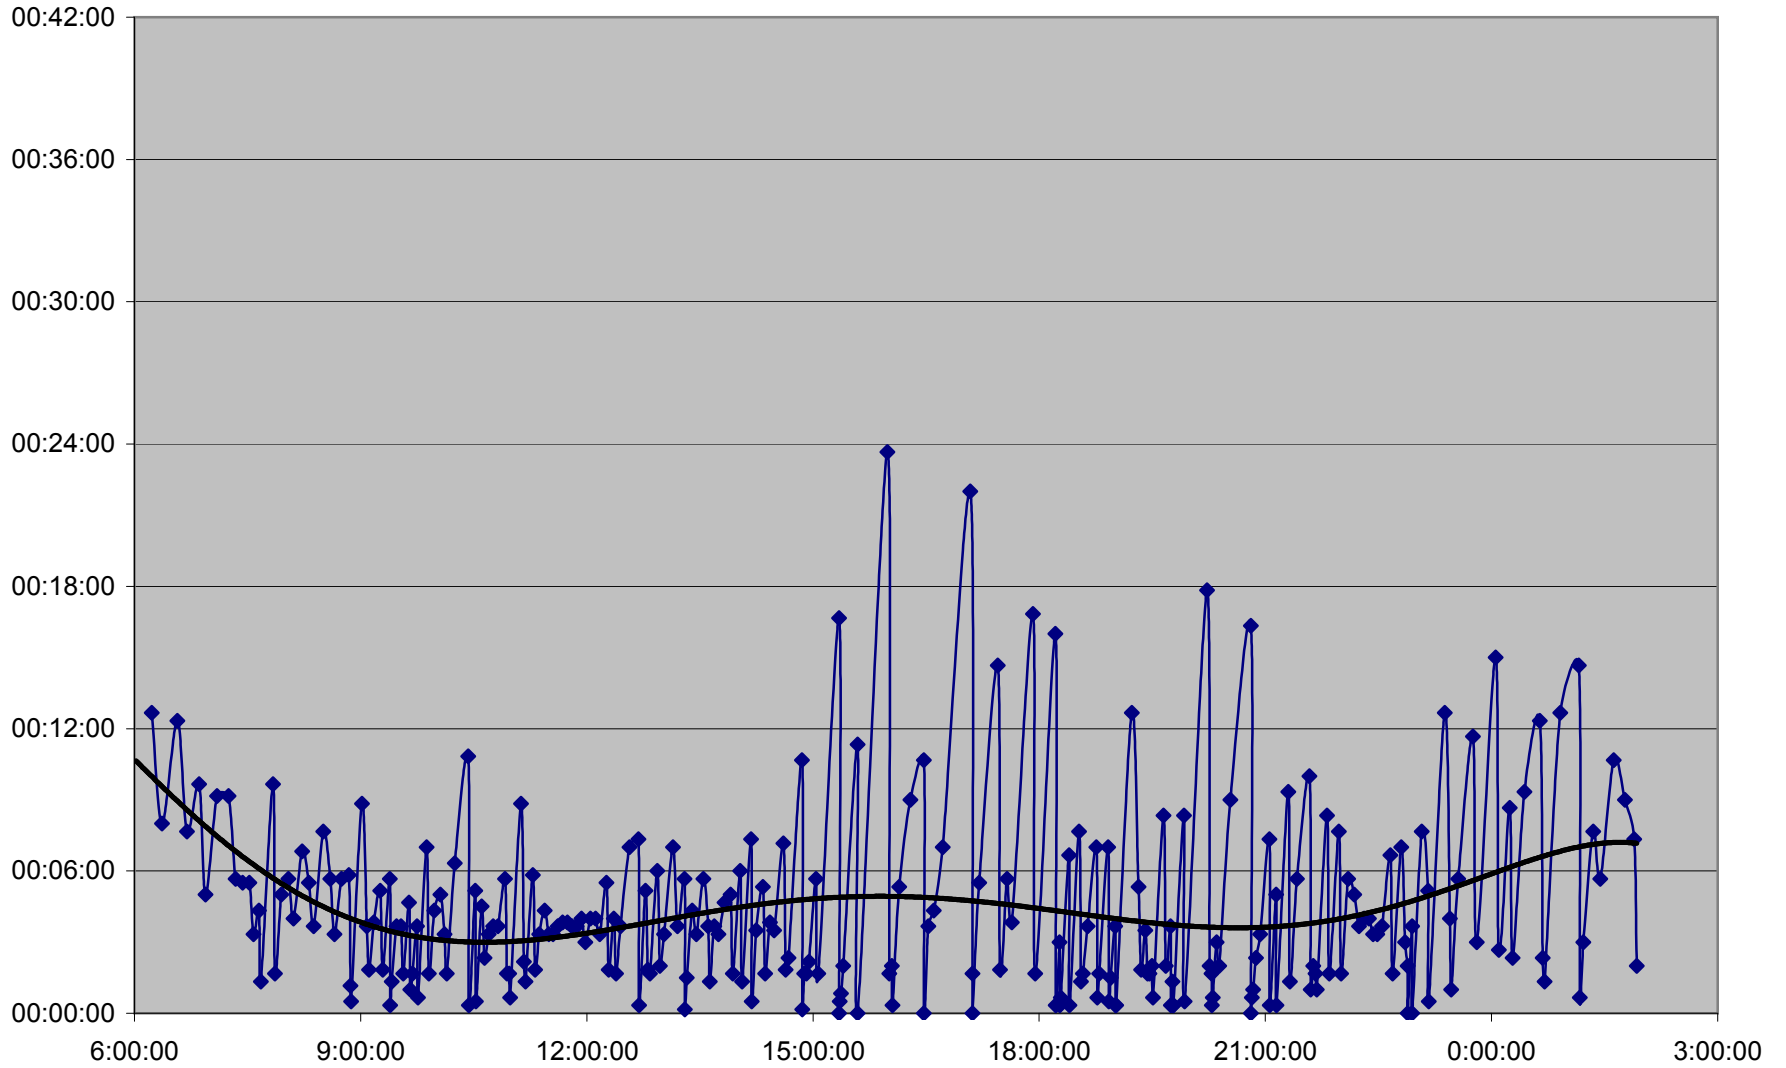

29 Dufferin Headways Tuesday 13 Mar 2012 at Lawrence Northbound

29 Dufferin Headways Tuesday 13 Mar 2012 at South of Wilson Northbound

29 Dufferin Headways Tuesday 13 Mar 2012 at Transit Road Northbound