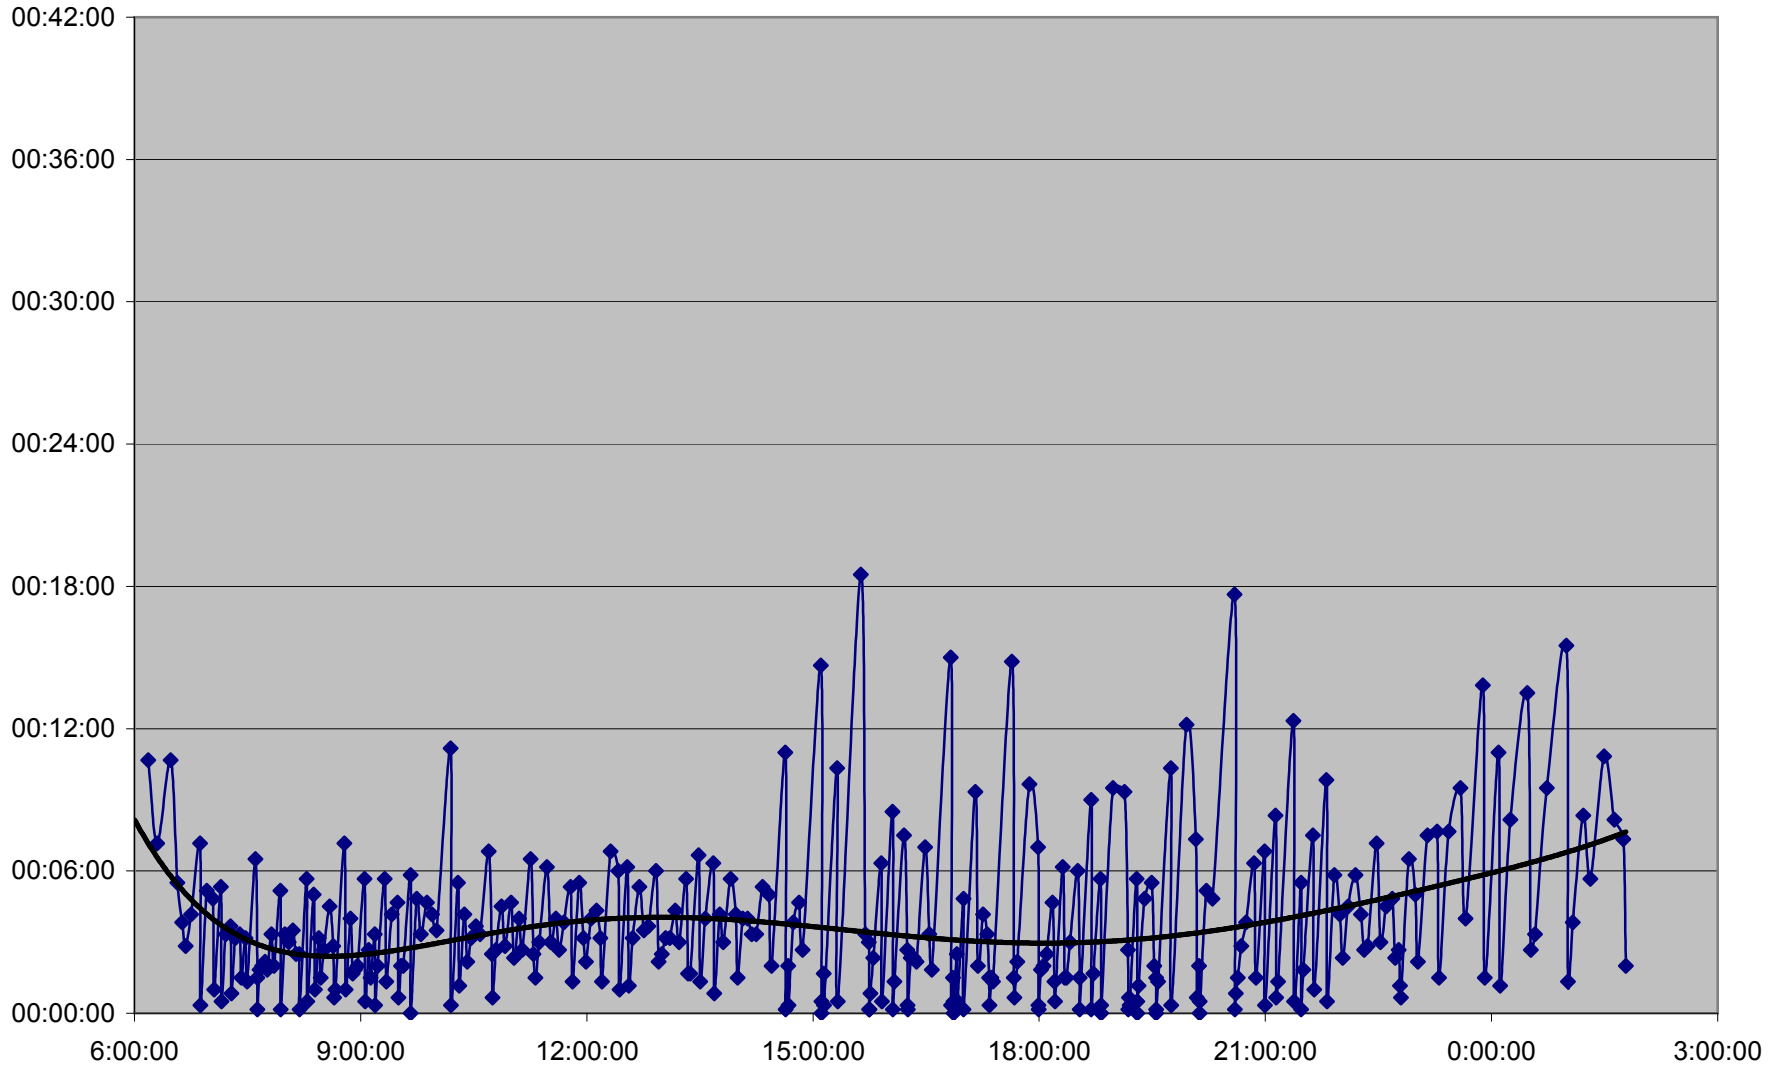

29 Dufferin Headways Tuesday 13 Mar 2012 at St. Clair Northbound