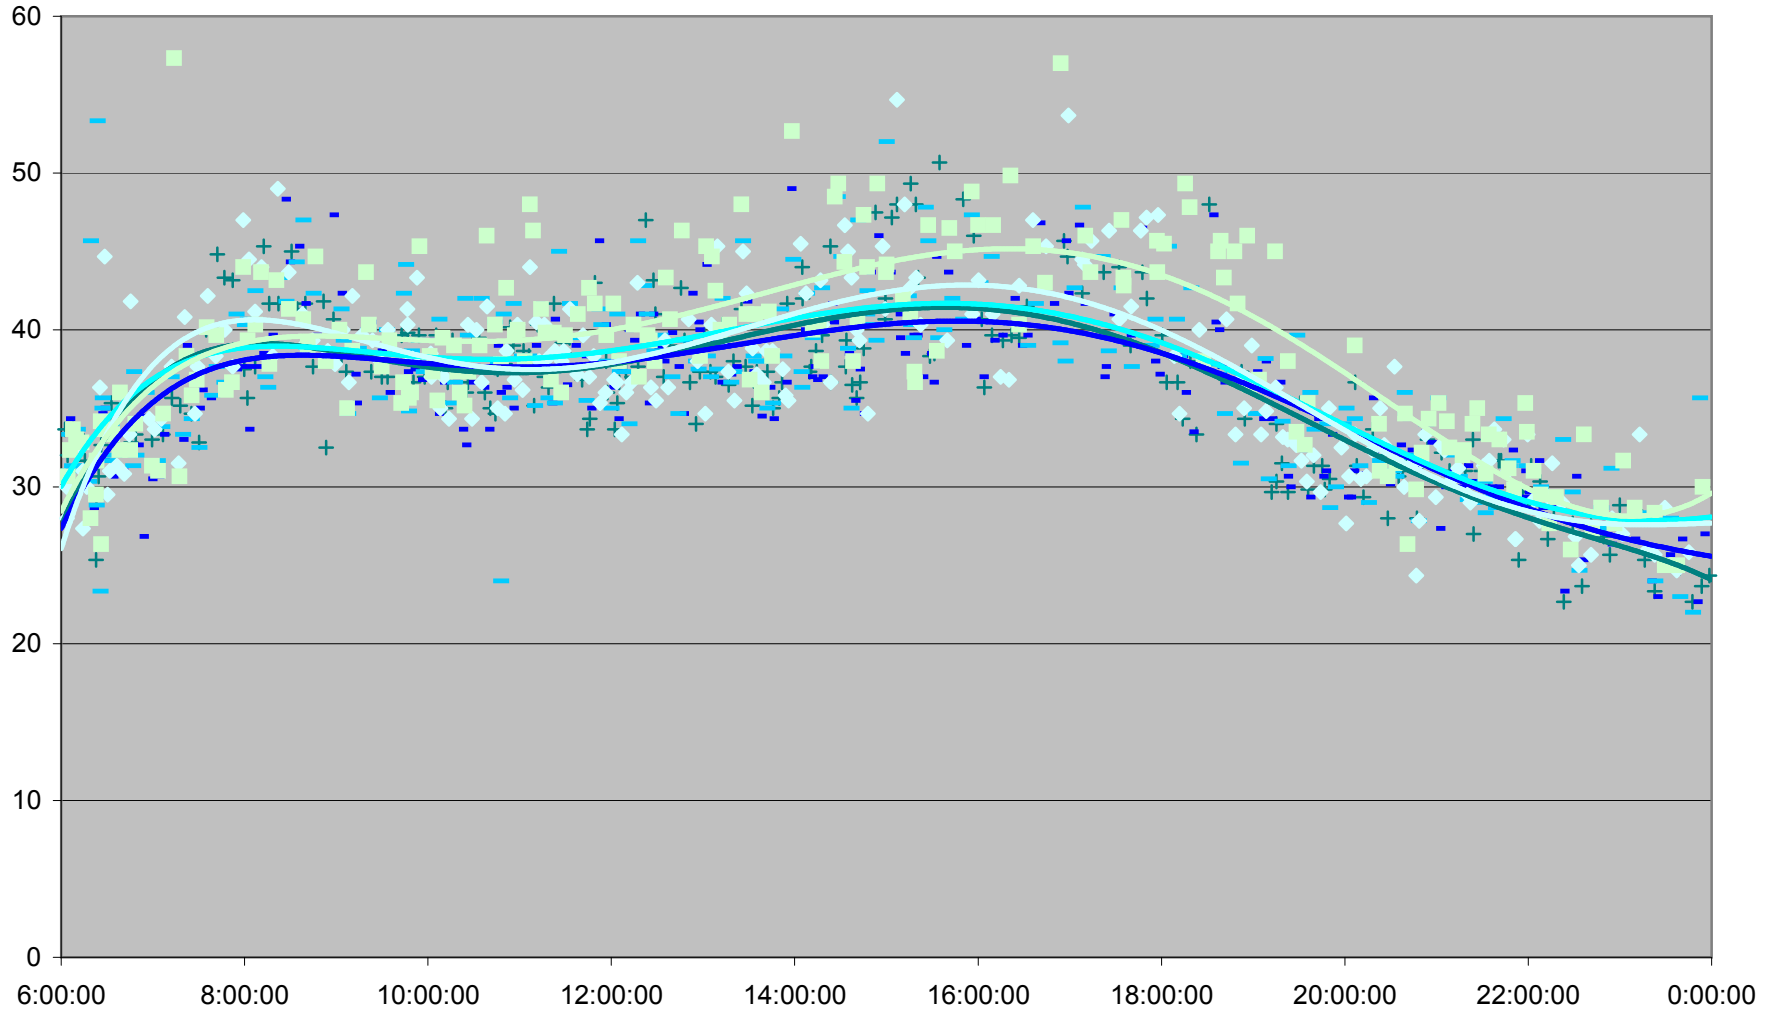

29 Dufferin Link Times From Transit Road To King Southbound March 2012

29 Dufferin Link Times From Transit Road To King Southbound March 2012

29 Dufferin Link Times From Transit Road To King Southbound March 2012

29 Dufferin Link Times From Transit Road To King Southbound March 2012

29 Dufferin Link Times From Transit Road To King Southbound March 2012