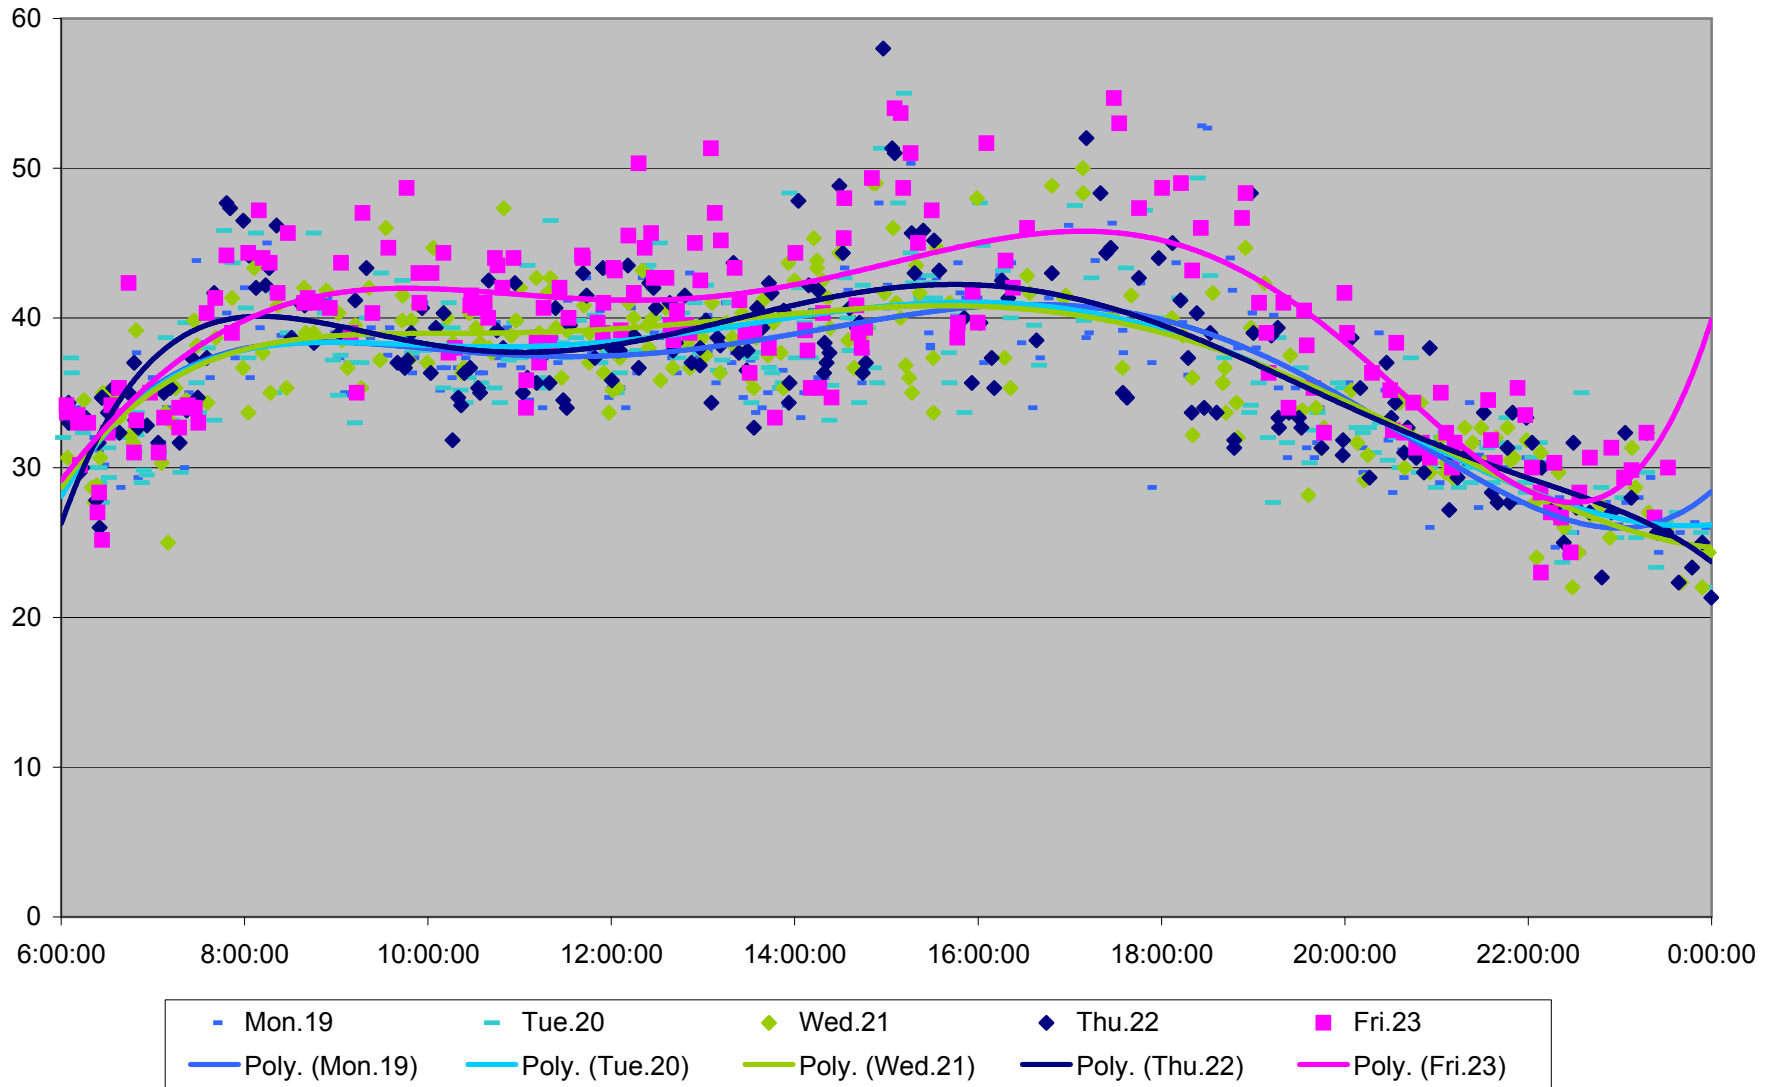

29 Dufferin Link Times From Transit Road To King Southbound March 2012

29 Dufferin Link Times From Transit Road To King Southbound March 2012

29 Dufferin Link Times From Transit Road To King Southbound March 2012

29 Dufferin Link Times From Transit Road To King Southbound March 2012

29 Dufferin Link Times From Transit Road To King Southbound March 2012