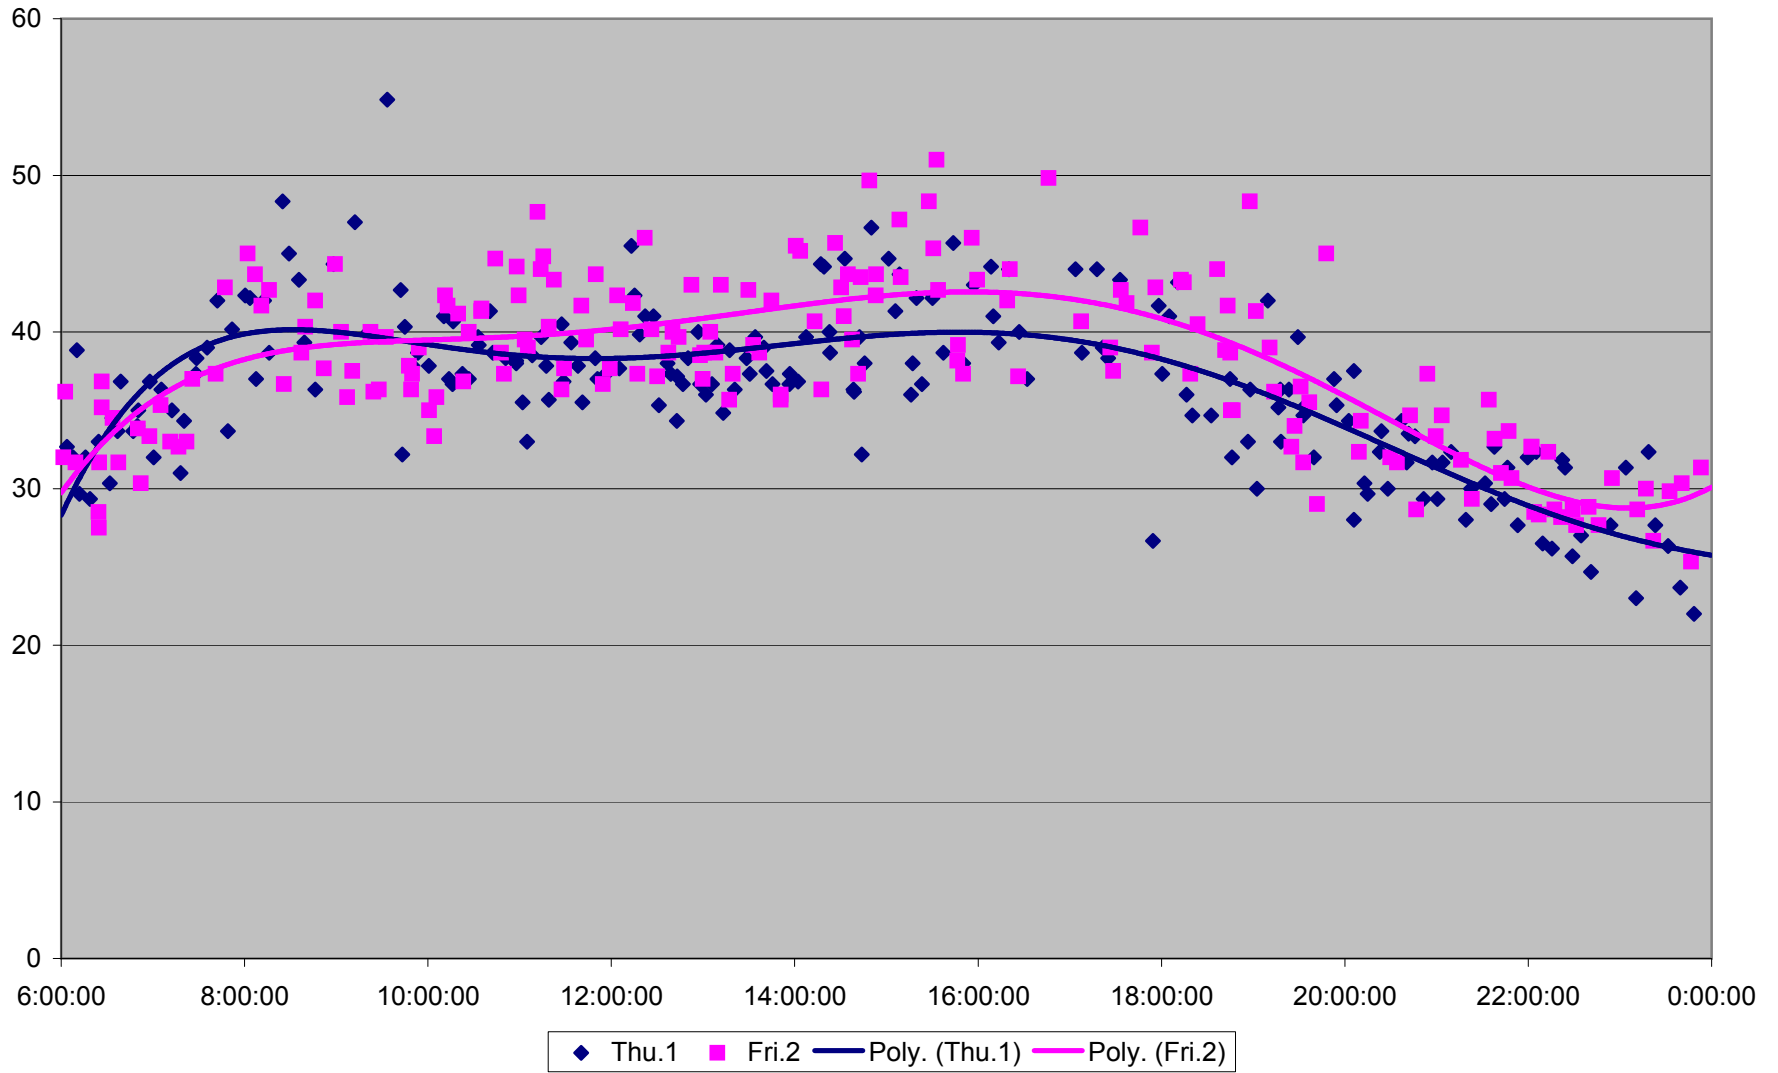

29 Dufferin Link Times From Transit Road To King Southbound March 2012

29 Dufferin Link Times From Transit Road To King Southbound March 2012

29 Dufferin Link Times From Transit Road To King Southbound March 2012

29 Dufferin Link Times From Transit Road To King Southbound March 2012

29 Dufferin Link Times From Transit Road To King Southbound March 2012