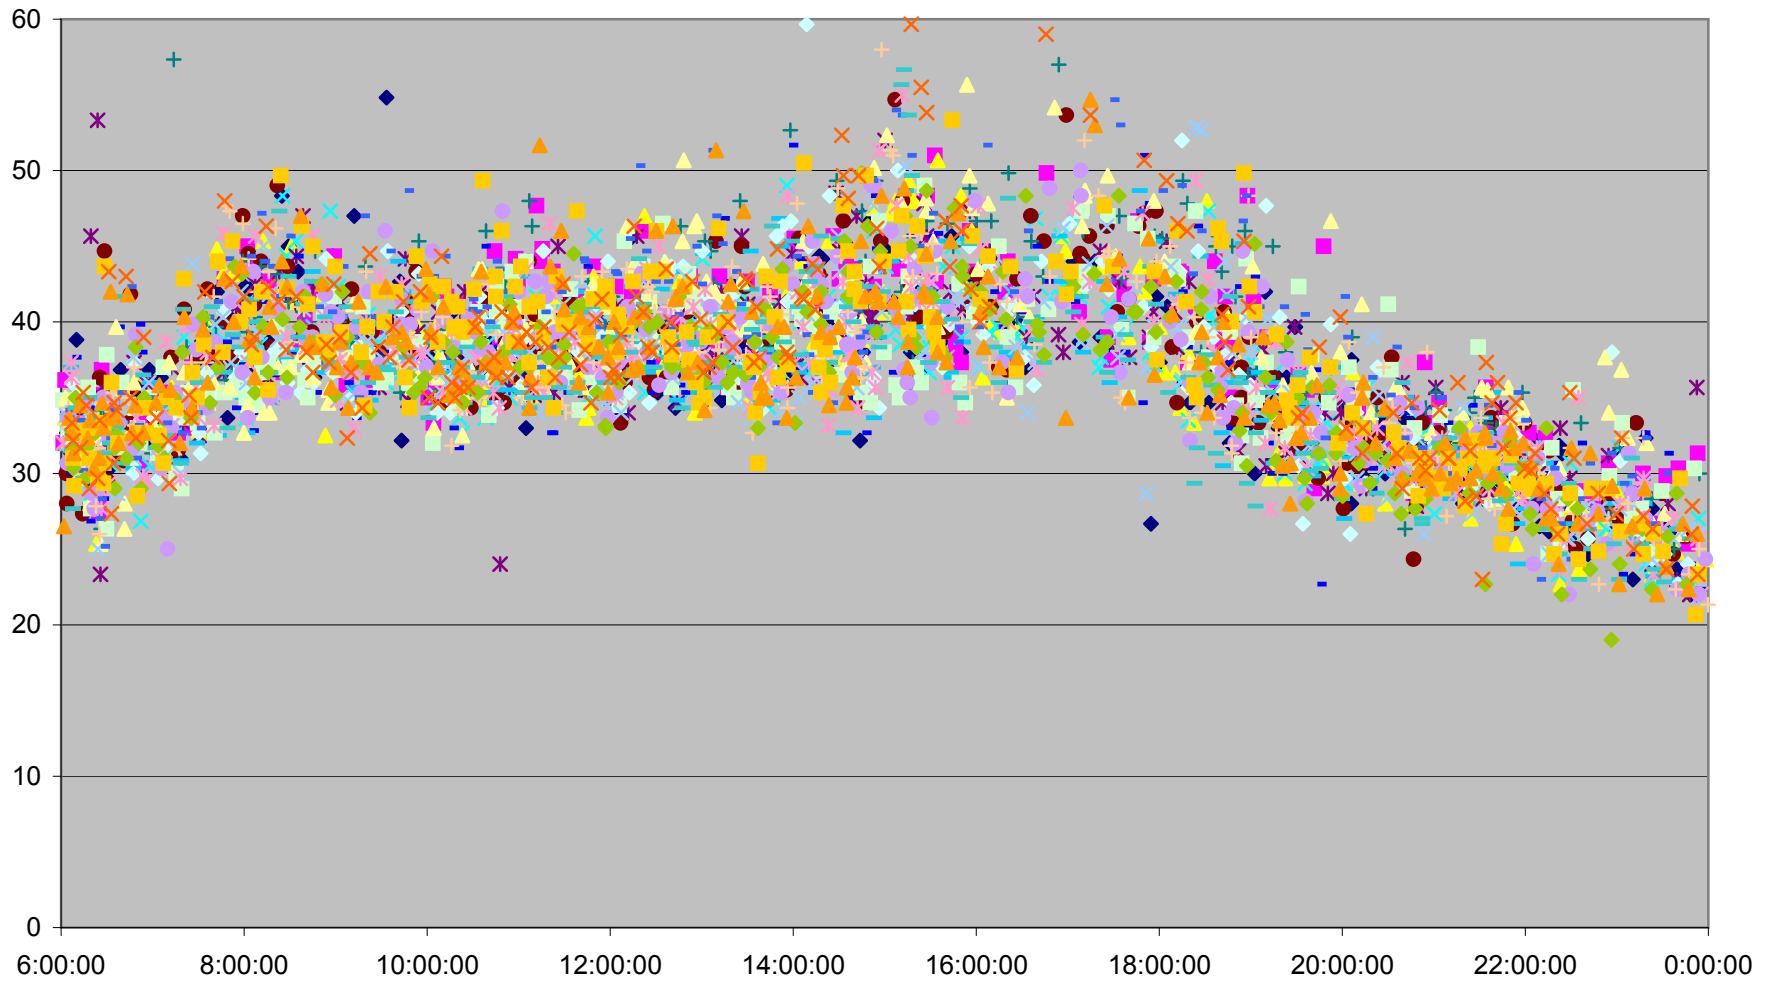

29 Dufferin Link Times From Transit Road To King Southbound March 2012

29 Dufferin Link Times From Transit Road To King Southbound March 2012

29 Dufferin Link Times From Transit Road To King Southbound March 2012

29 Dufferin Link Times From Transit Road To King Southbound March 2012

29 Dufferin Link Times From Transit Road To King Southbound March 2012