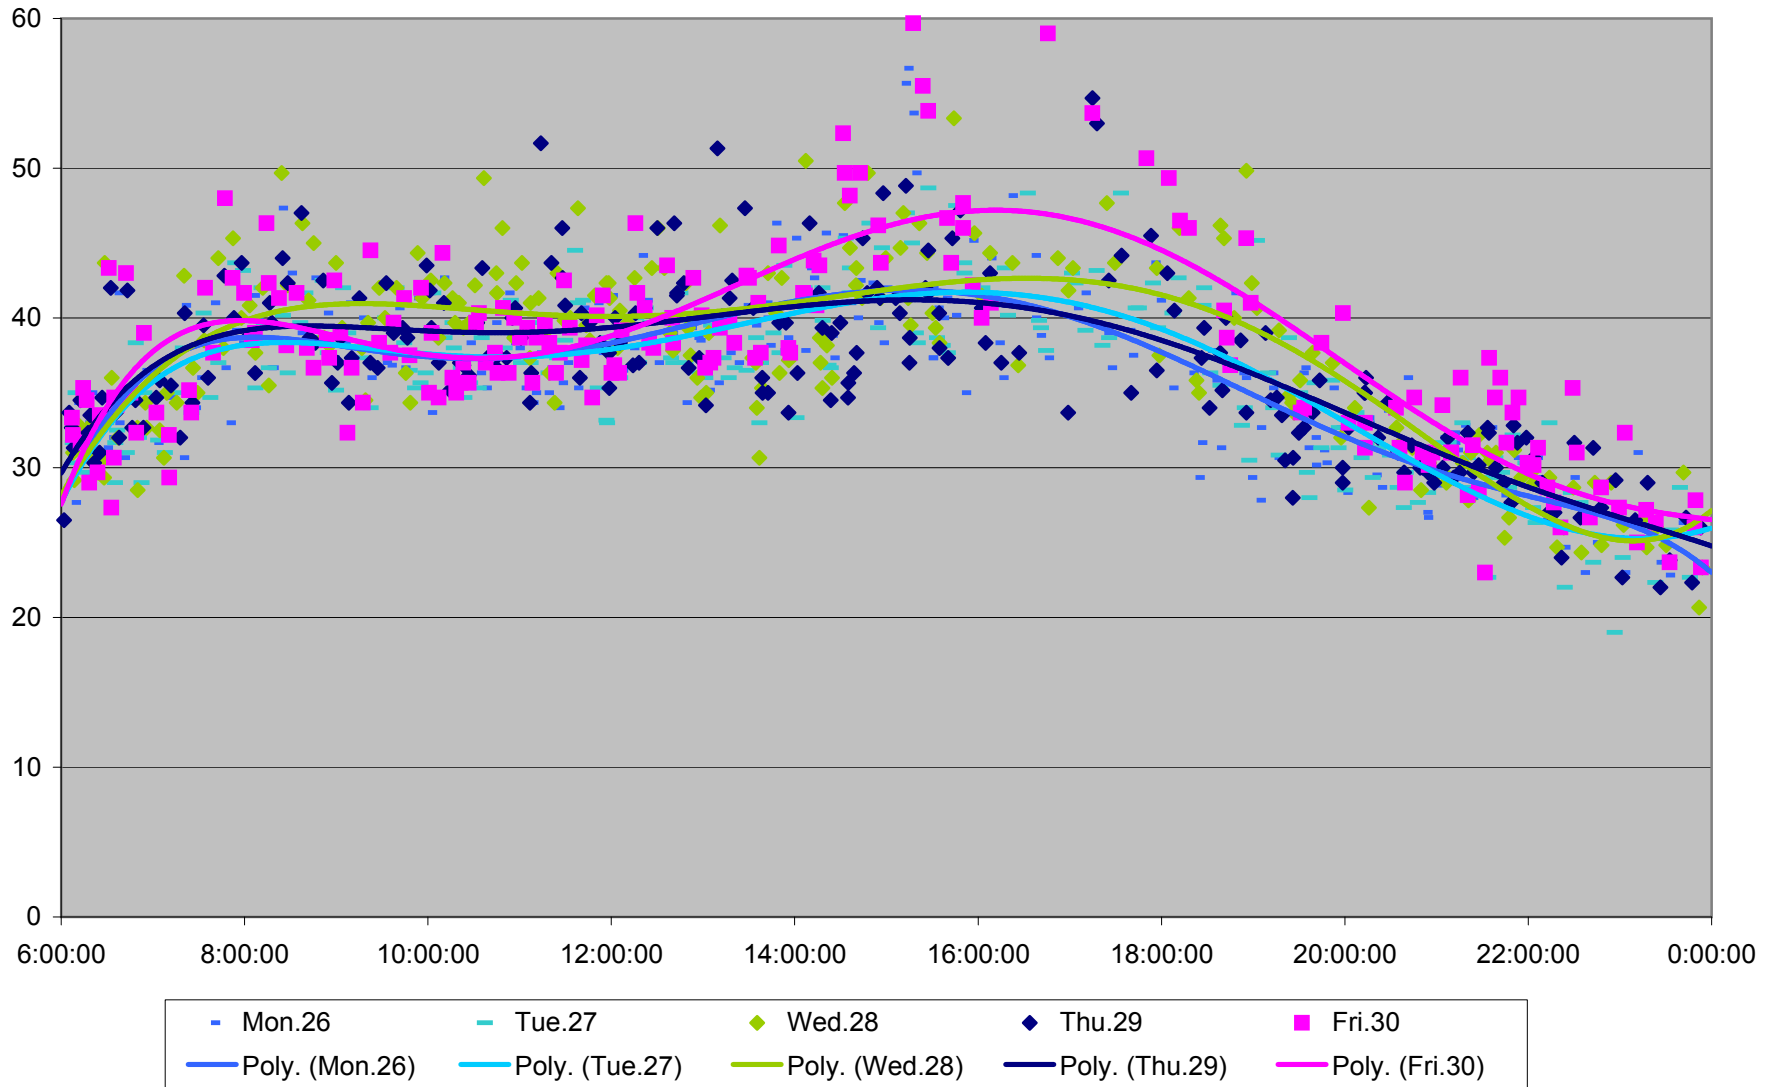

29 Dufferin Link Times From Transit Road To King Southbound March 2012

29 Dufferin Link Times From Transit Road To King Southbound March 2012

29 Dufferin Link Times From Transit Road To King Southbound March 2012

29 Dufferin Link Times From Transit Road To King Southbound March 2012

29 Dufferin Link Times From Transit Road To King Southbound March 2012