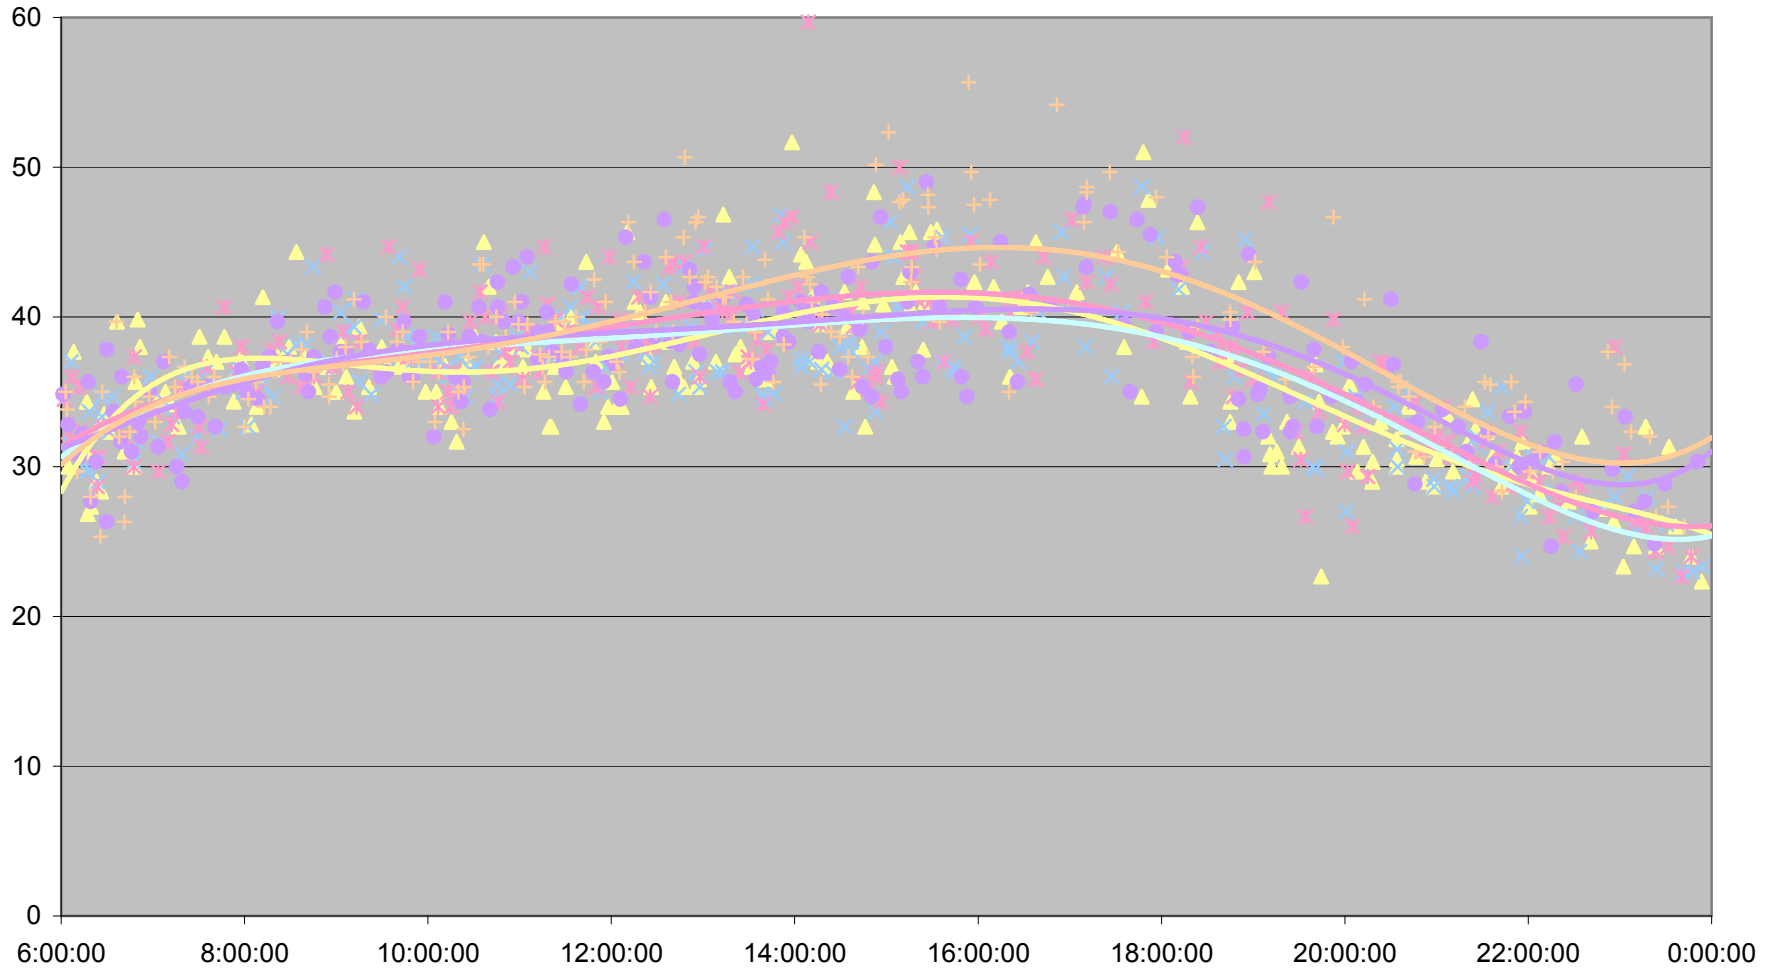

29 Dufferin Link Times From Transit Road To King Southbound March 2012

29 Dufferin Link Times From Transit Road To King Southbound March 2012

29 Dufferin Link Times From Transit Road To King Southbound March 2012

29 Dufferin Link Times From Transit Road To King Southbound March 2012

29 Dufferin Link Times From Transit Road To King Southbound March 2012