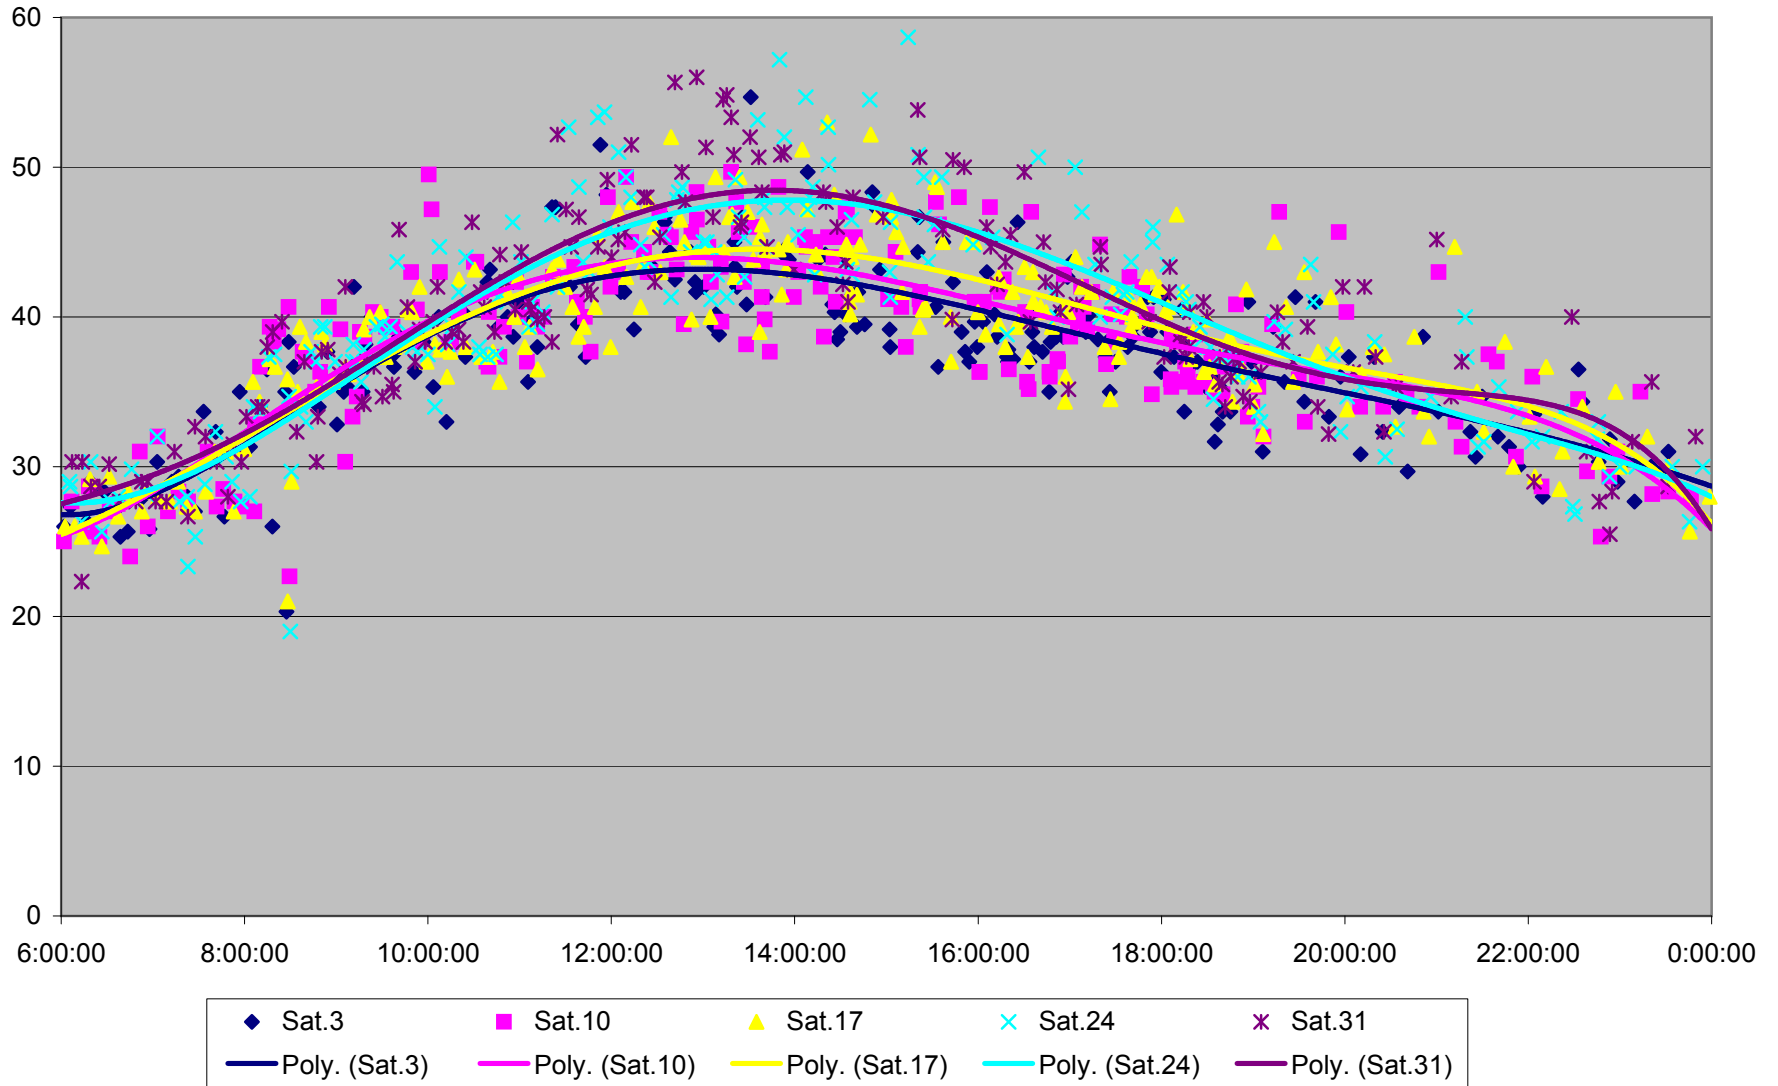

29 Dufferin Link Times From Transit Road To King Southbound March 2012

29 Dufferin Link Times From Transit Road To King Southbound March 2012