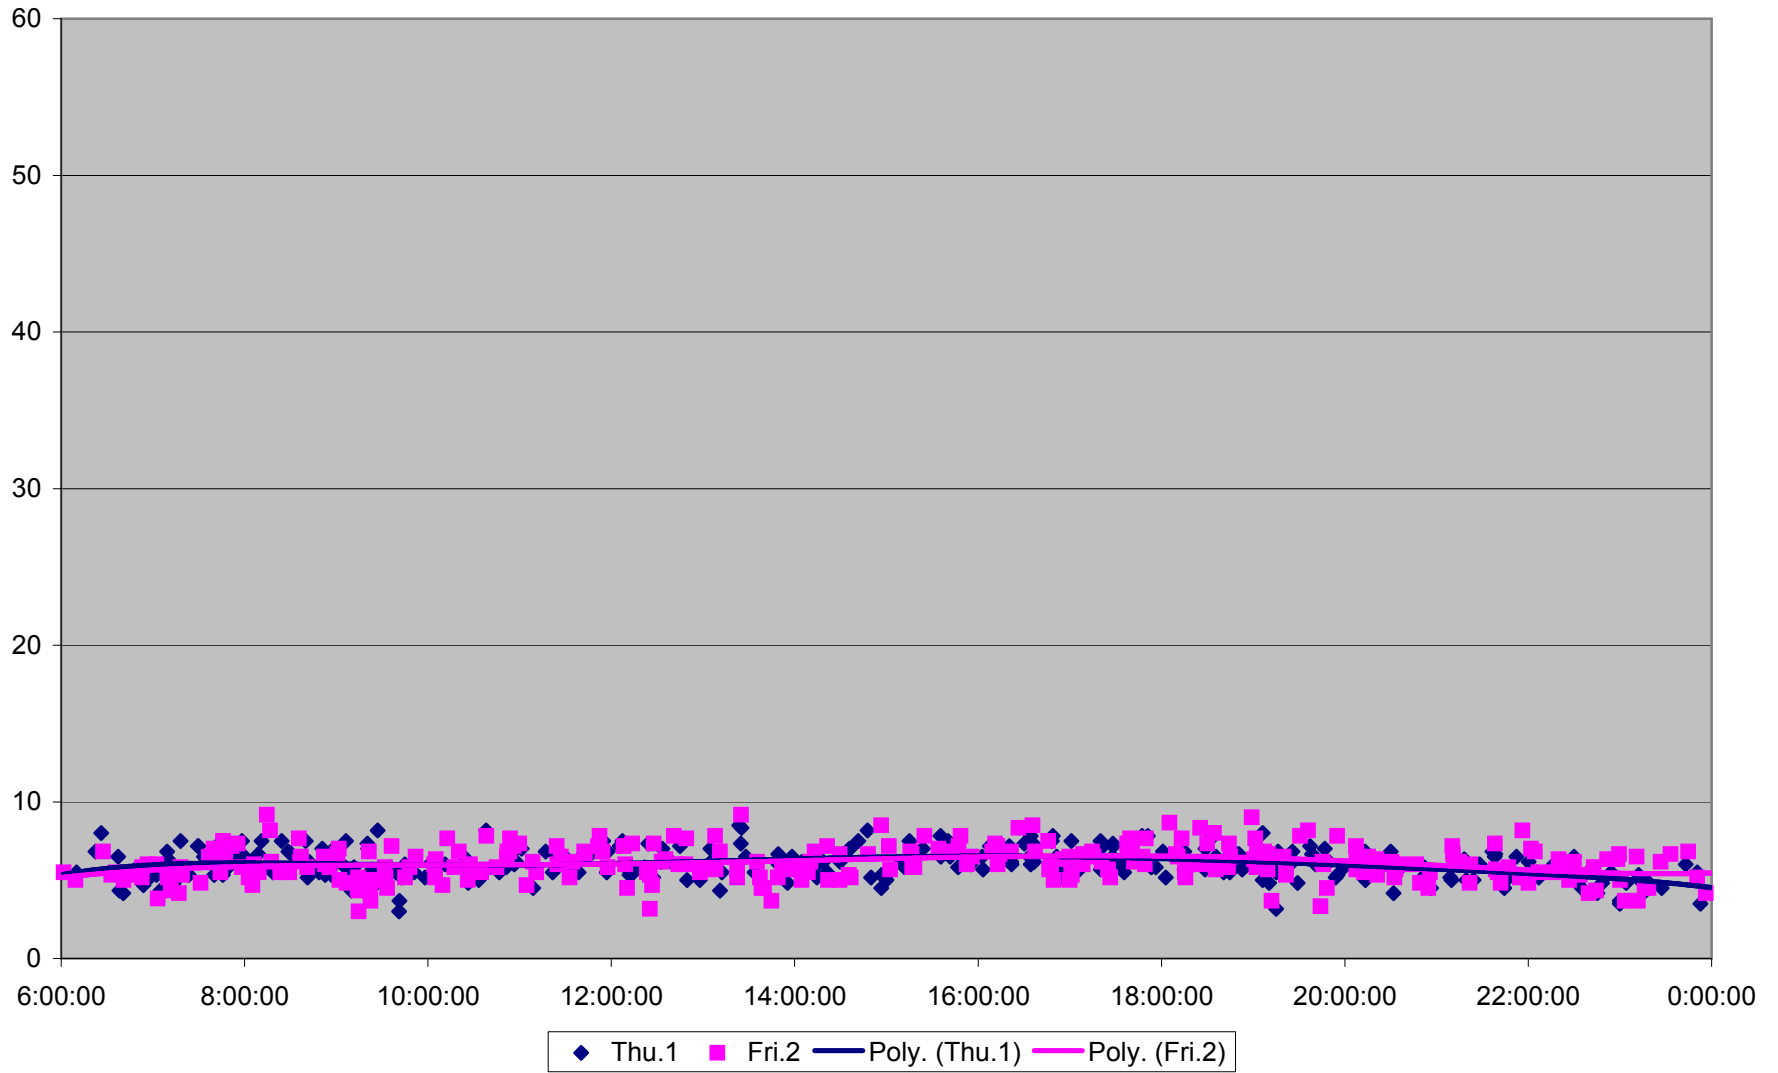

### 29 Dufferin Link Times From St. Clair To Eglinton Northbound March 2012