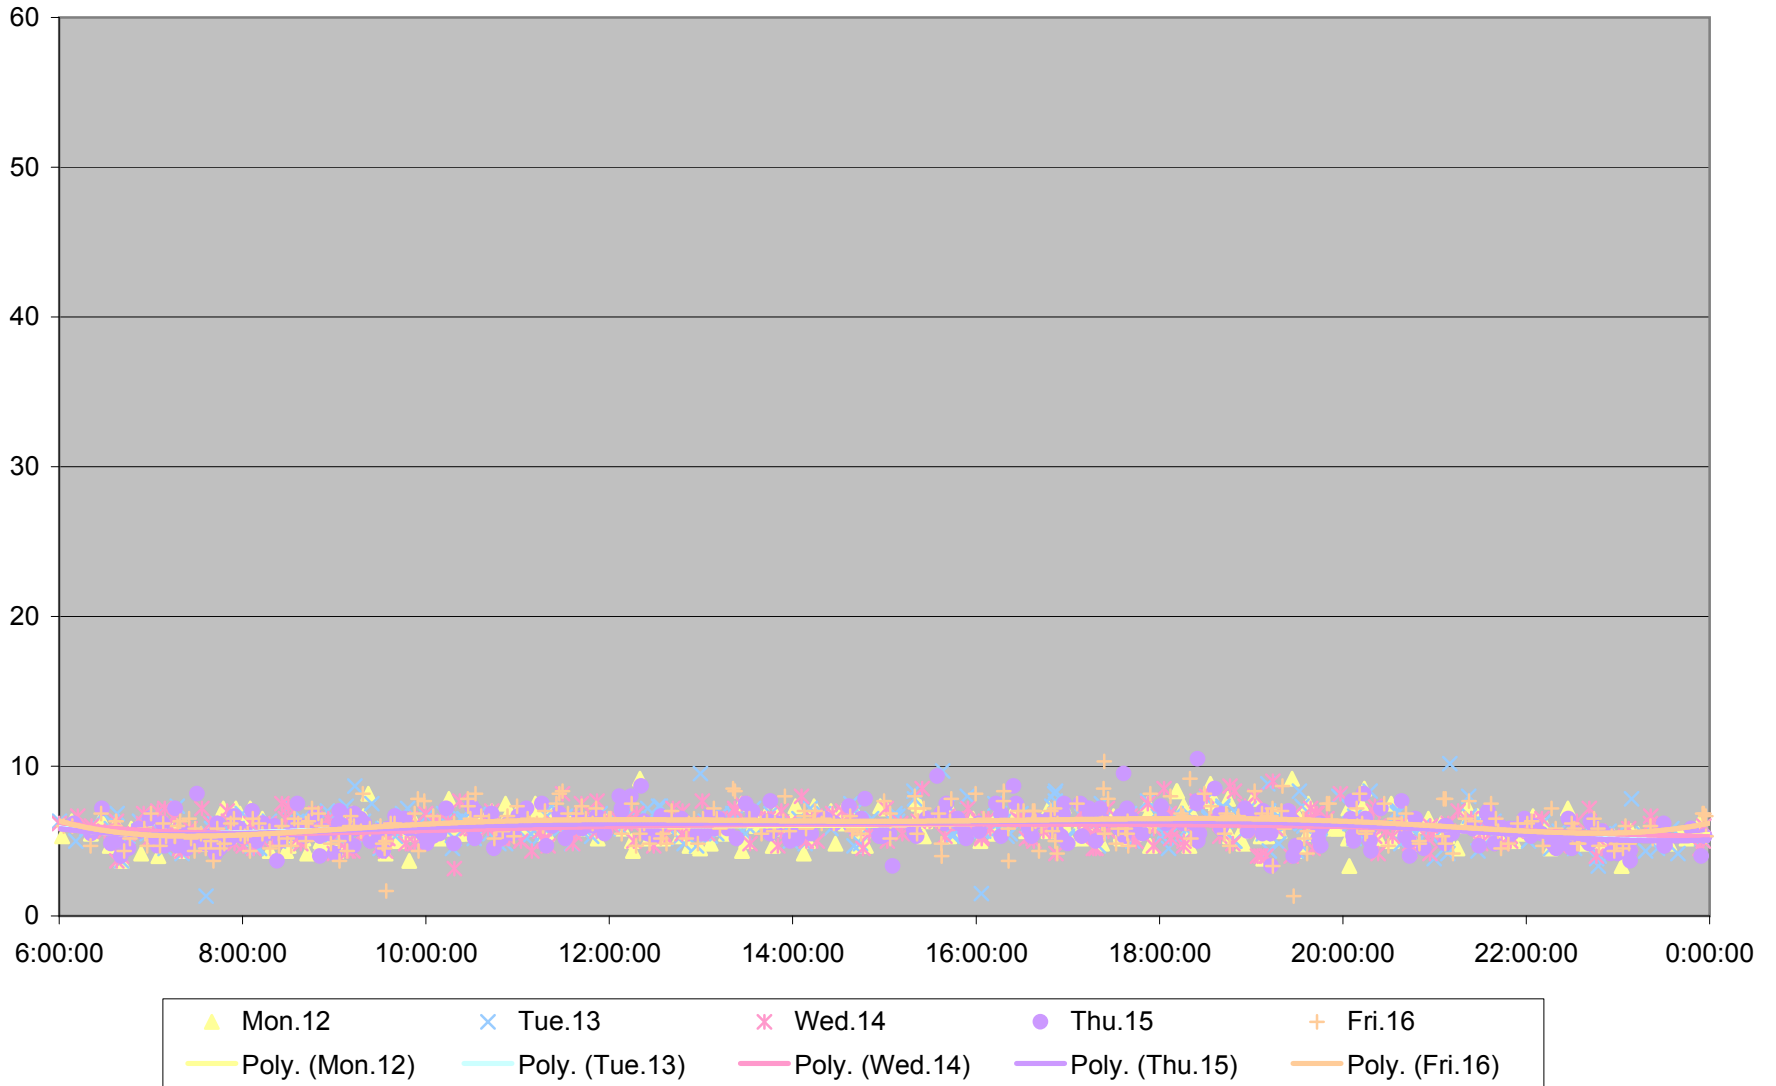

29 Dufferin Link Times From St. Clair To Eglinton Northbound March 2012