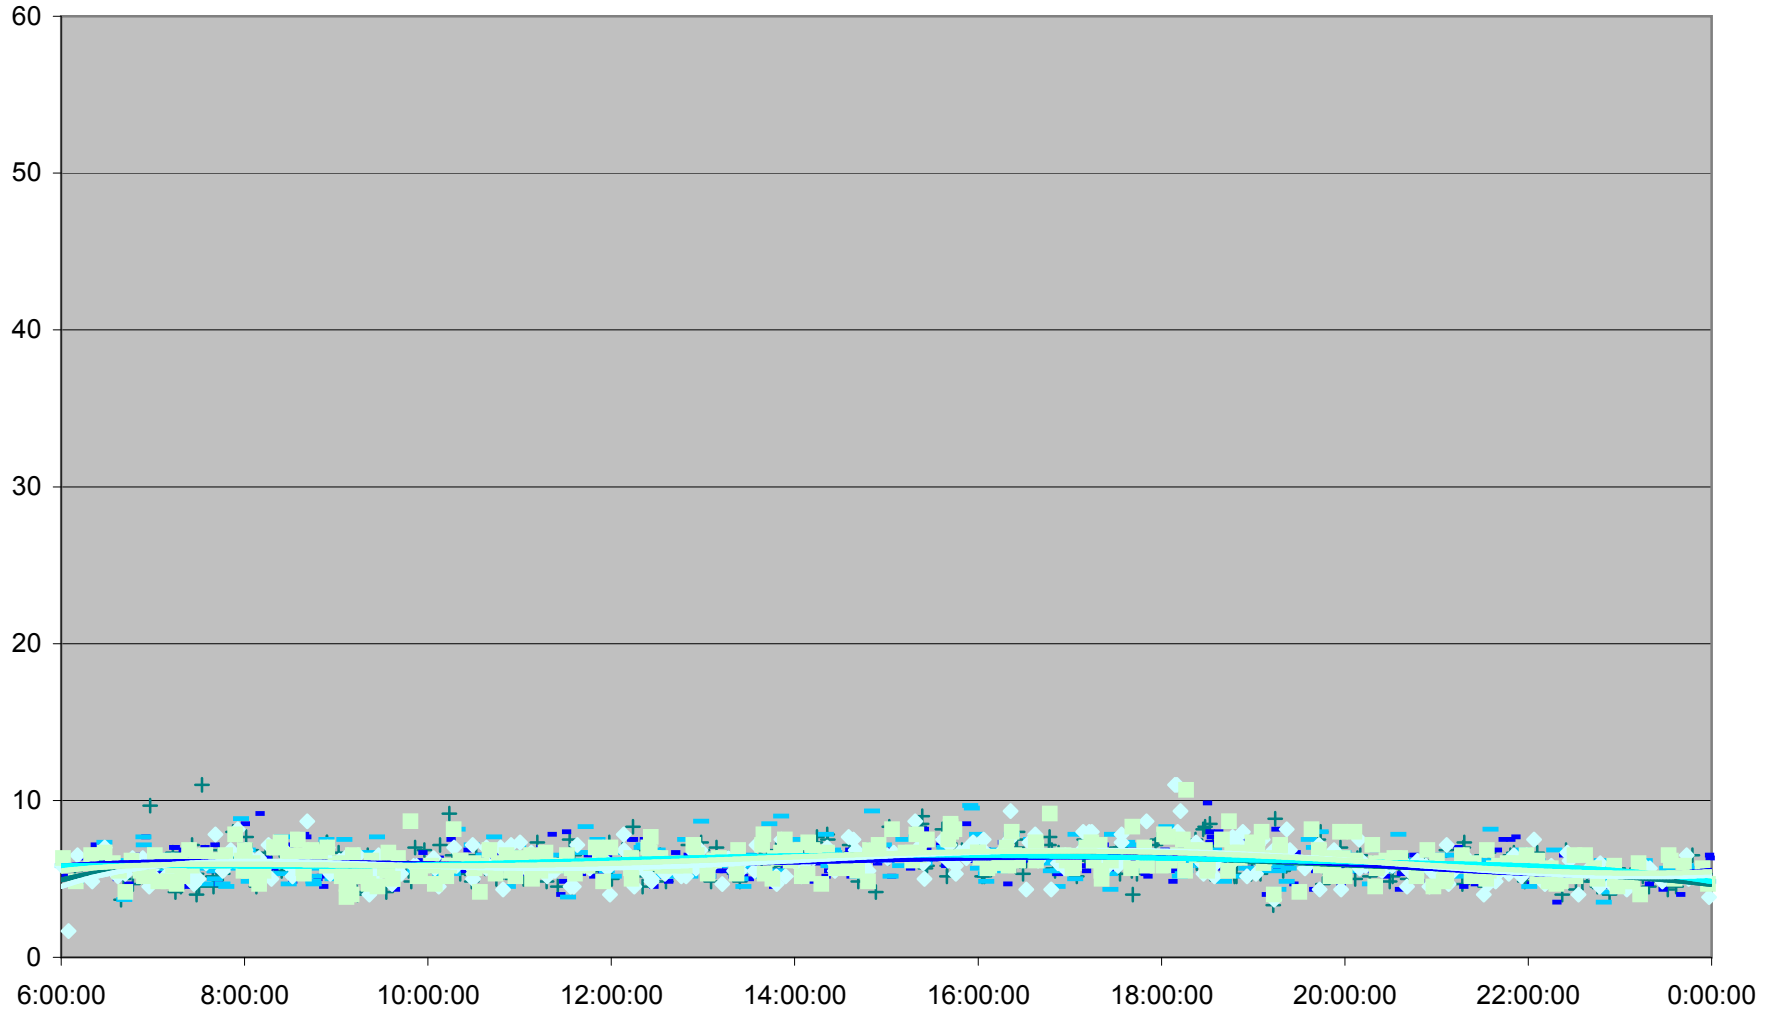

29 Dufferin Link Times From St. Clair To Eglinton Northbound March 2012