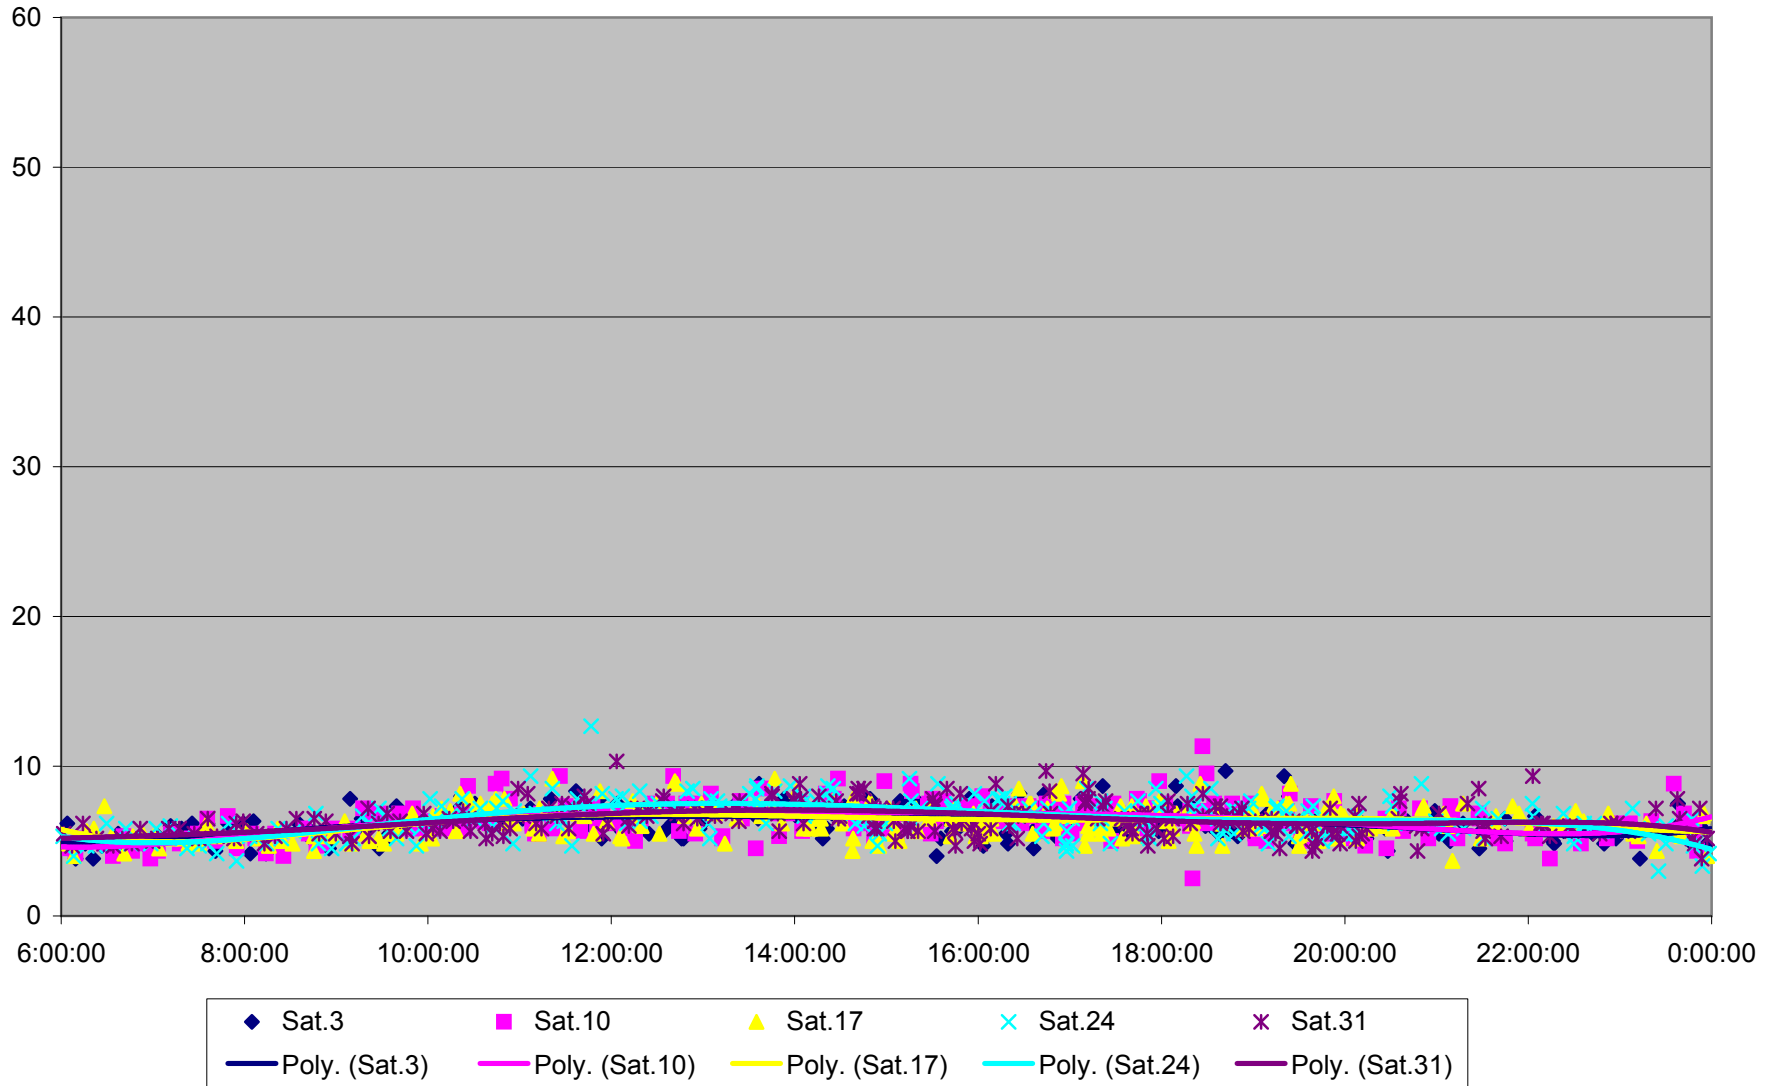

29 Dufferin Link Times From St. Clair To Eglinton Northbound March 2012