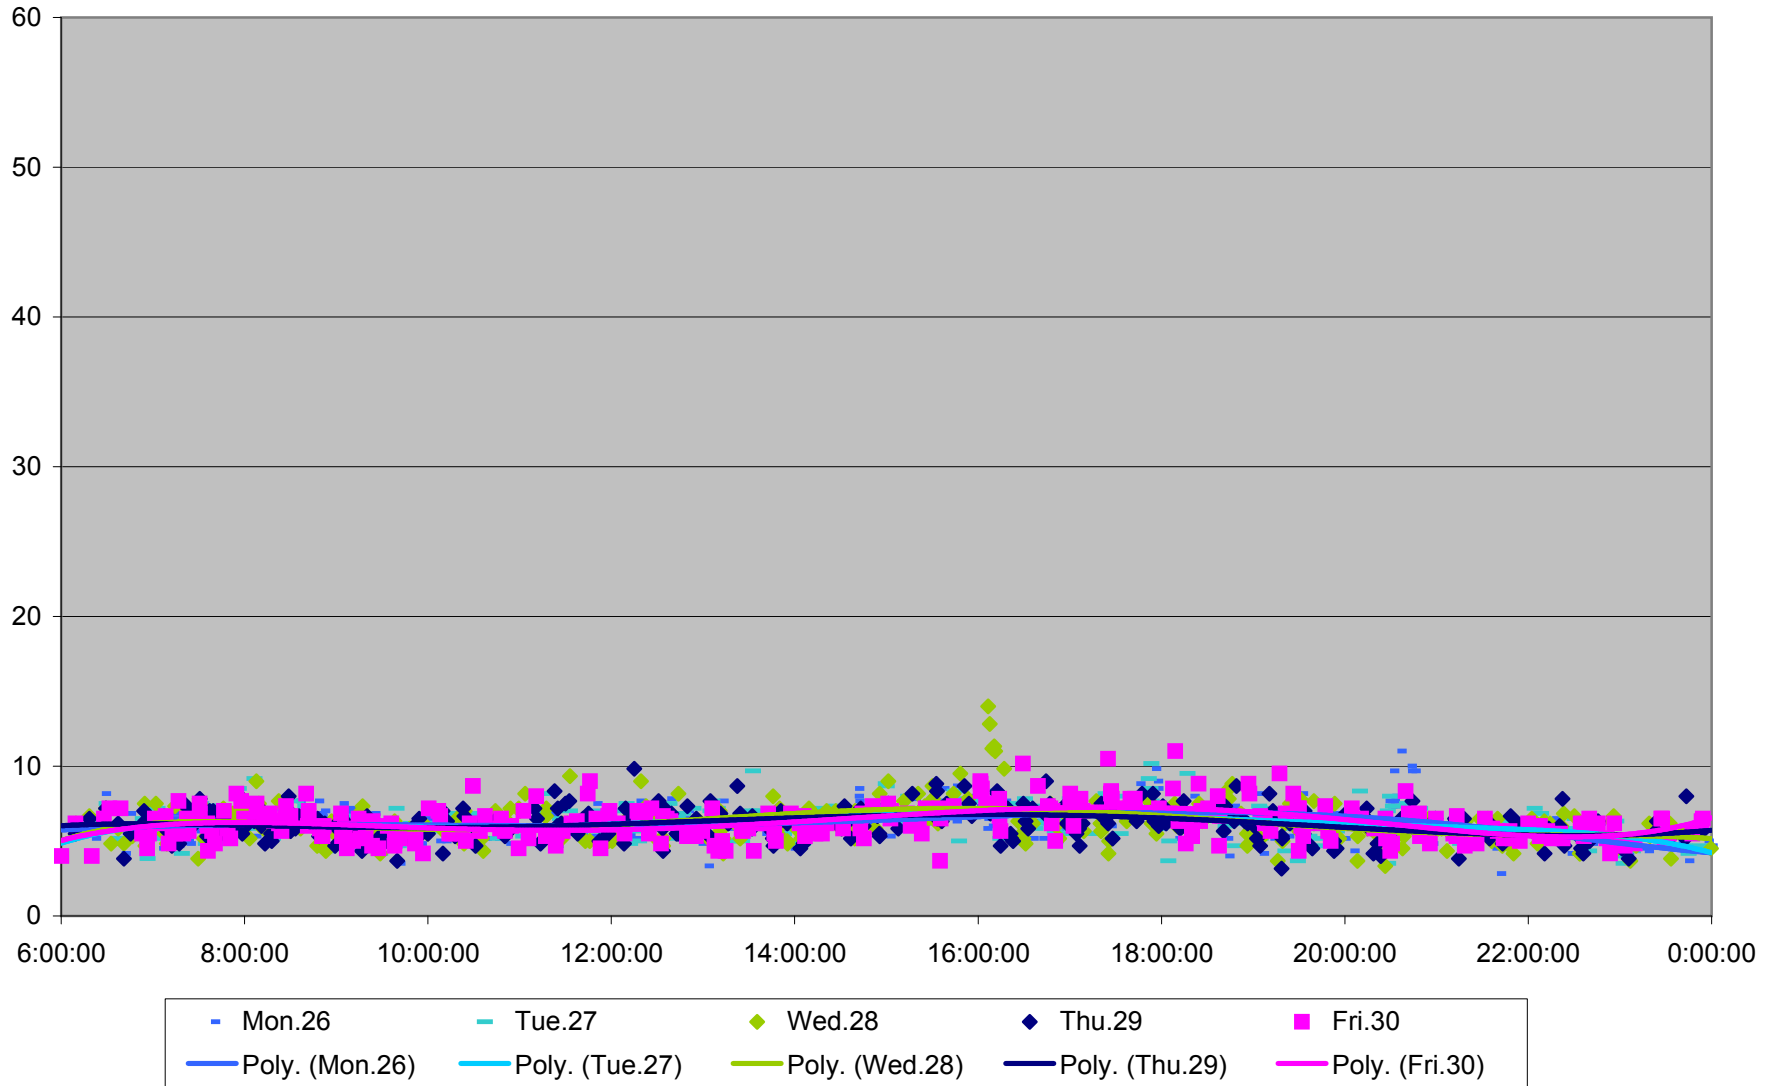

29 Dufferin Link Times From St. Clair To Eglinton Northbound March 2012