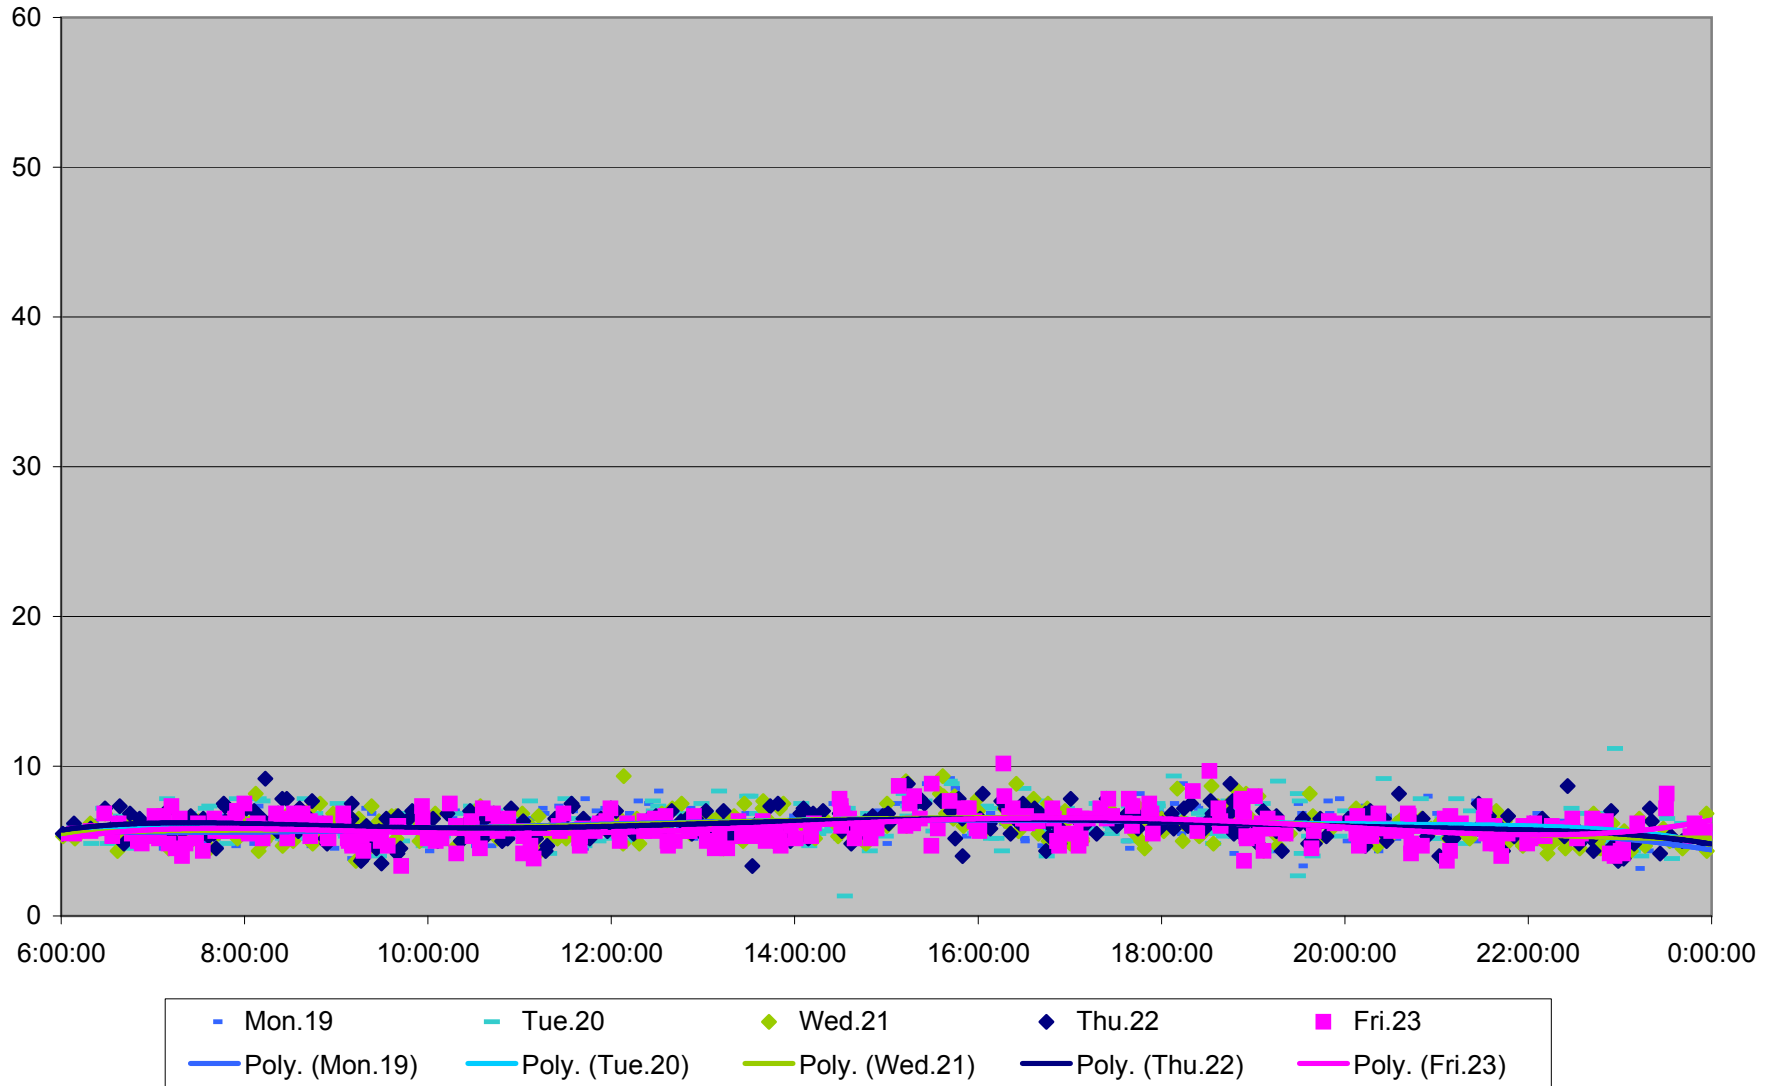

29 Dufferin Link Times From St. Clair To Eglinton Northbound March 2012