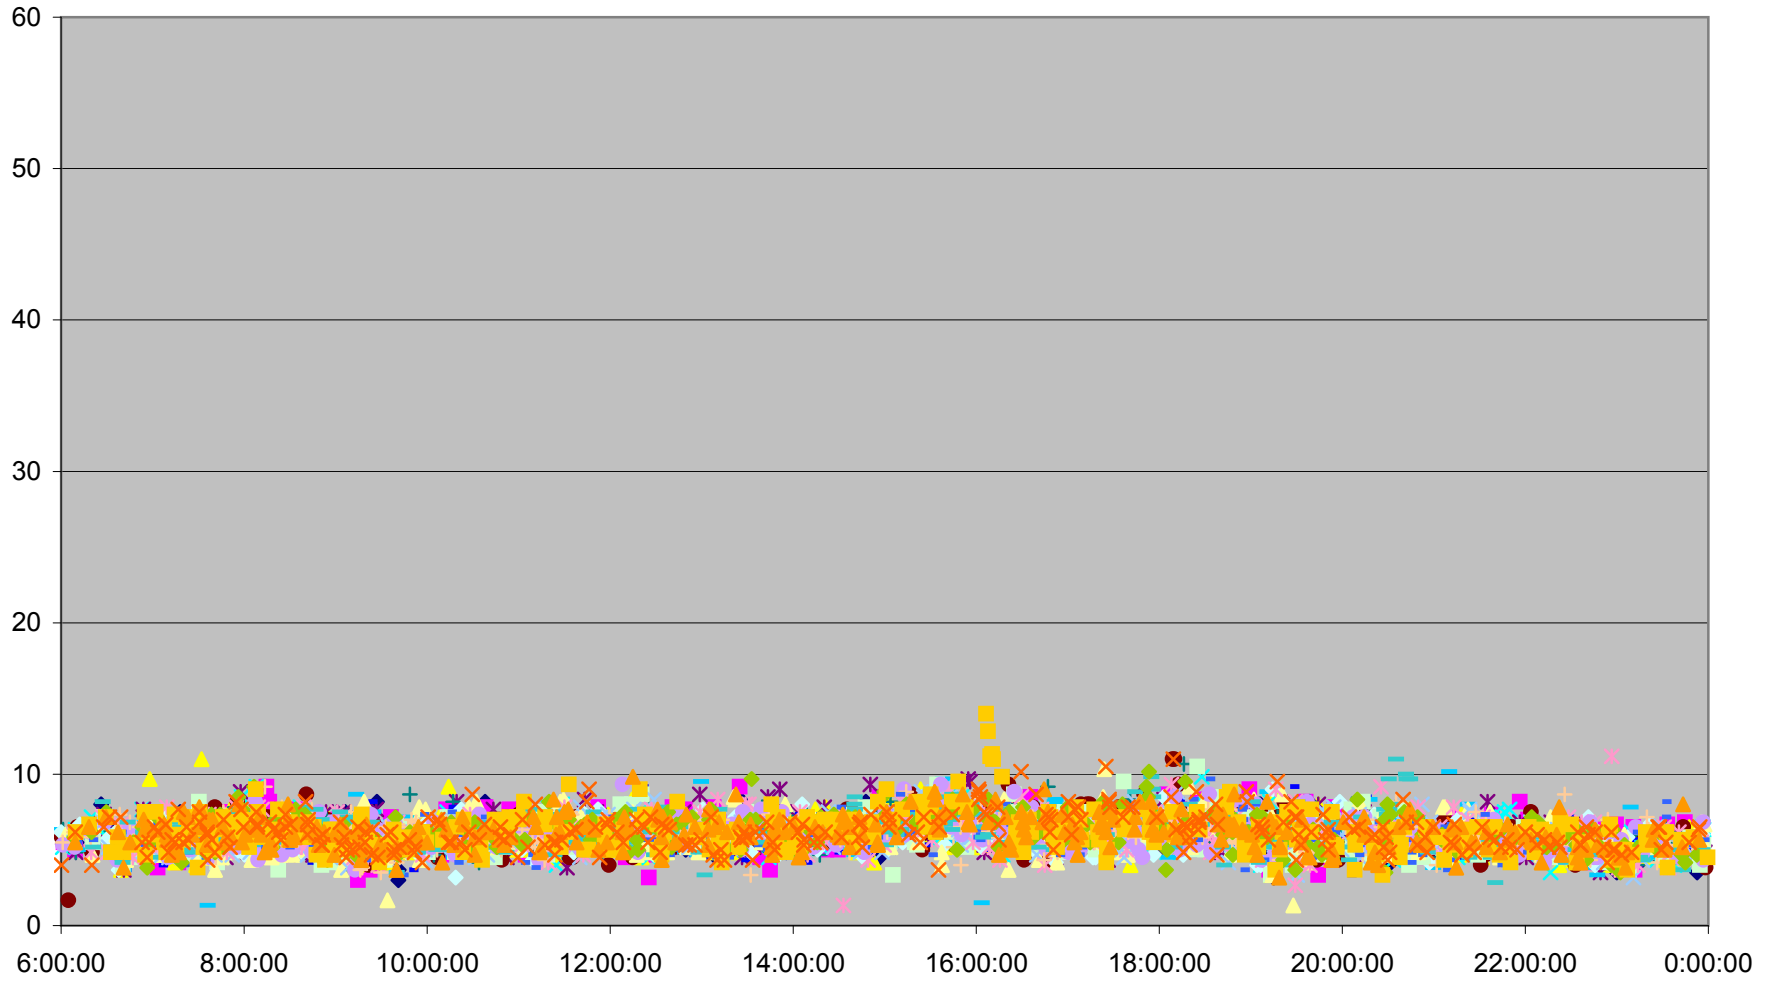

29 Dufferin Link Times From St. Clair To Eglinton Northbound March 2012

◆ Thu.1	■ Fri.2	▲ Mon.5	✕ Tue.6	✖ Wed.7	● Thu.8	+ Fri.9	- Mon.12	- Tue.13	◇ Wed.14	■ Thu.15	▲ Fri.16
✕ Mon.19	✖ Tue.20	● Wed.21	+ Thu.22	- Fri.23	- Mon.26	◇ Tue.27	■ Wed.28	▲ Thu.29	✕ Fri.30