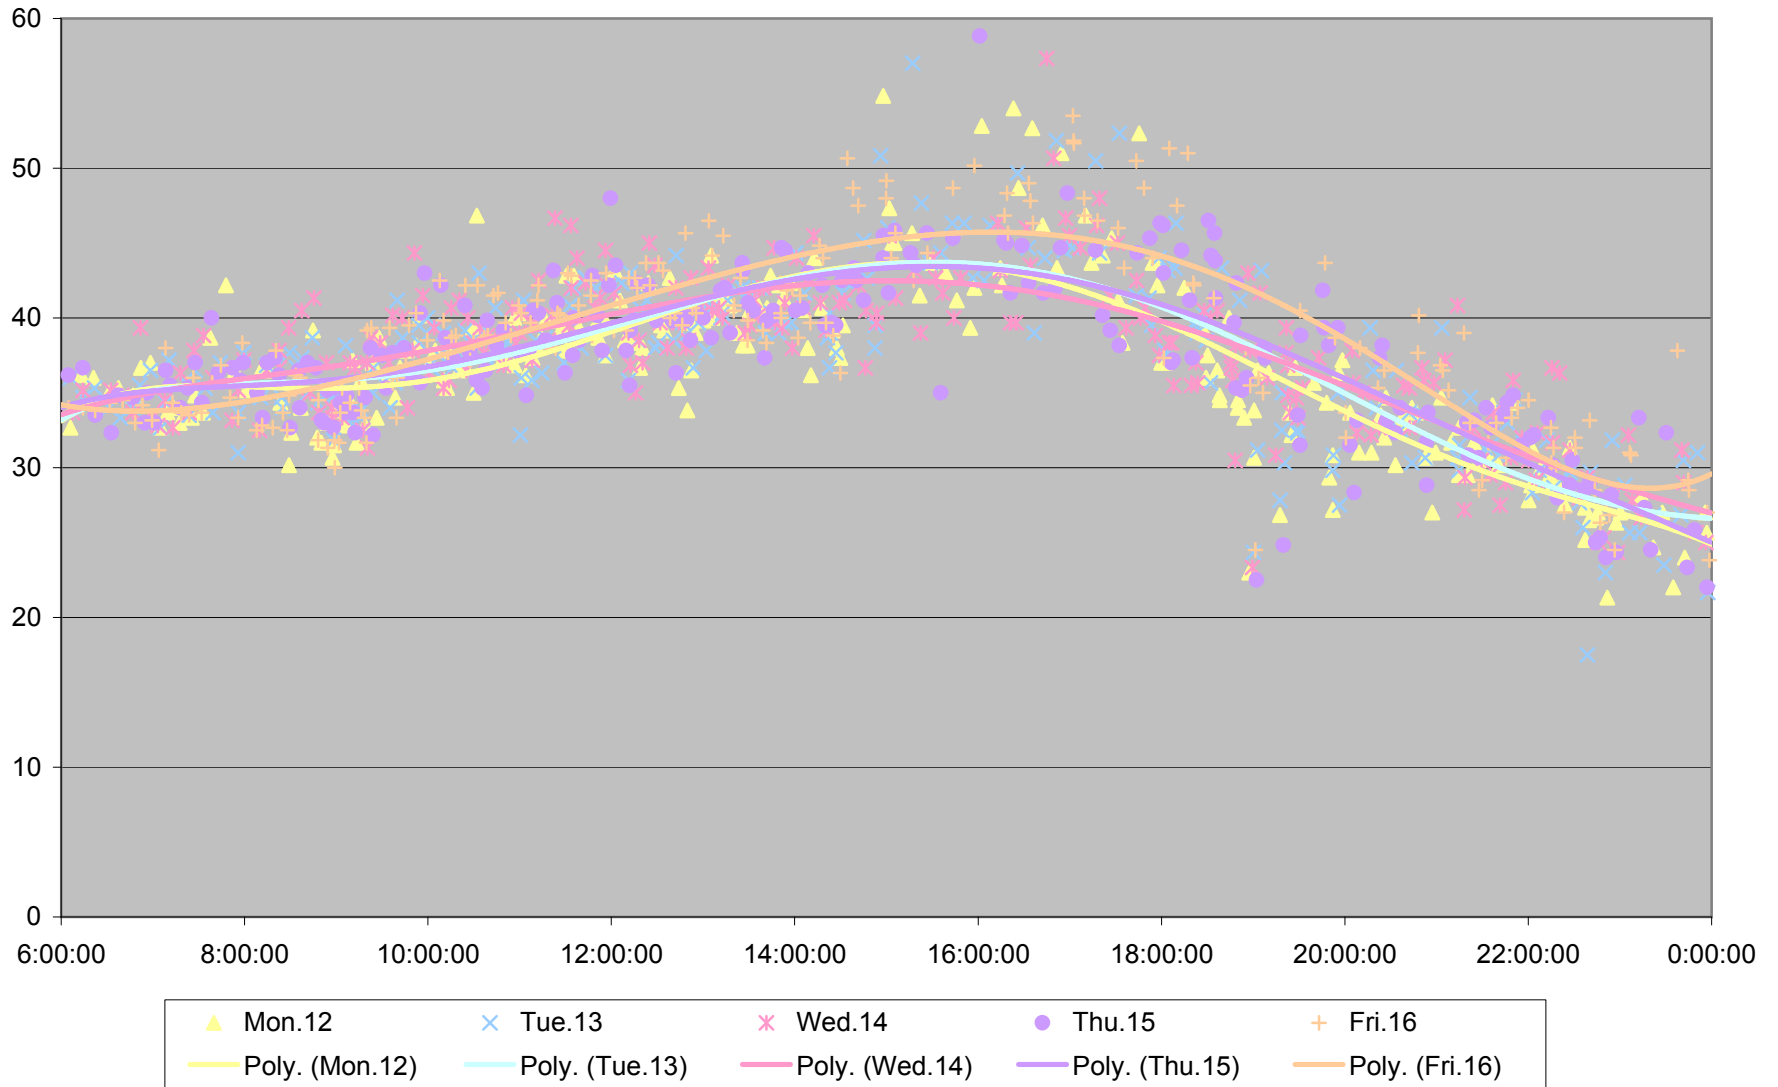

29 Dufferin Link Times From King To Transit Road Northbound March 2012