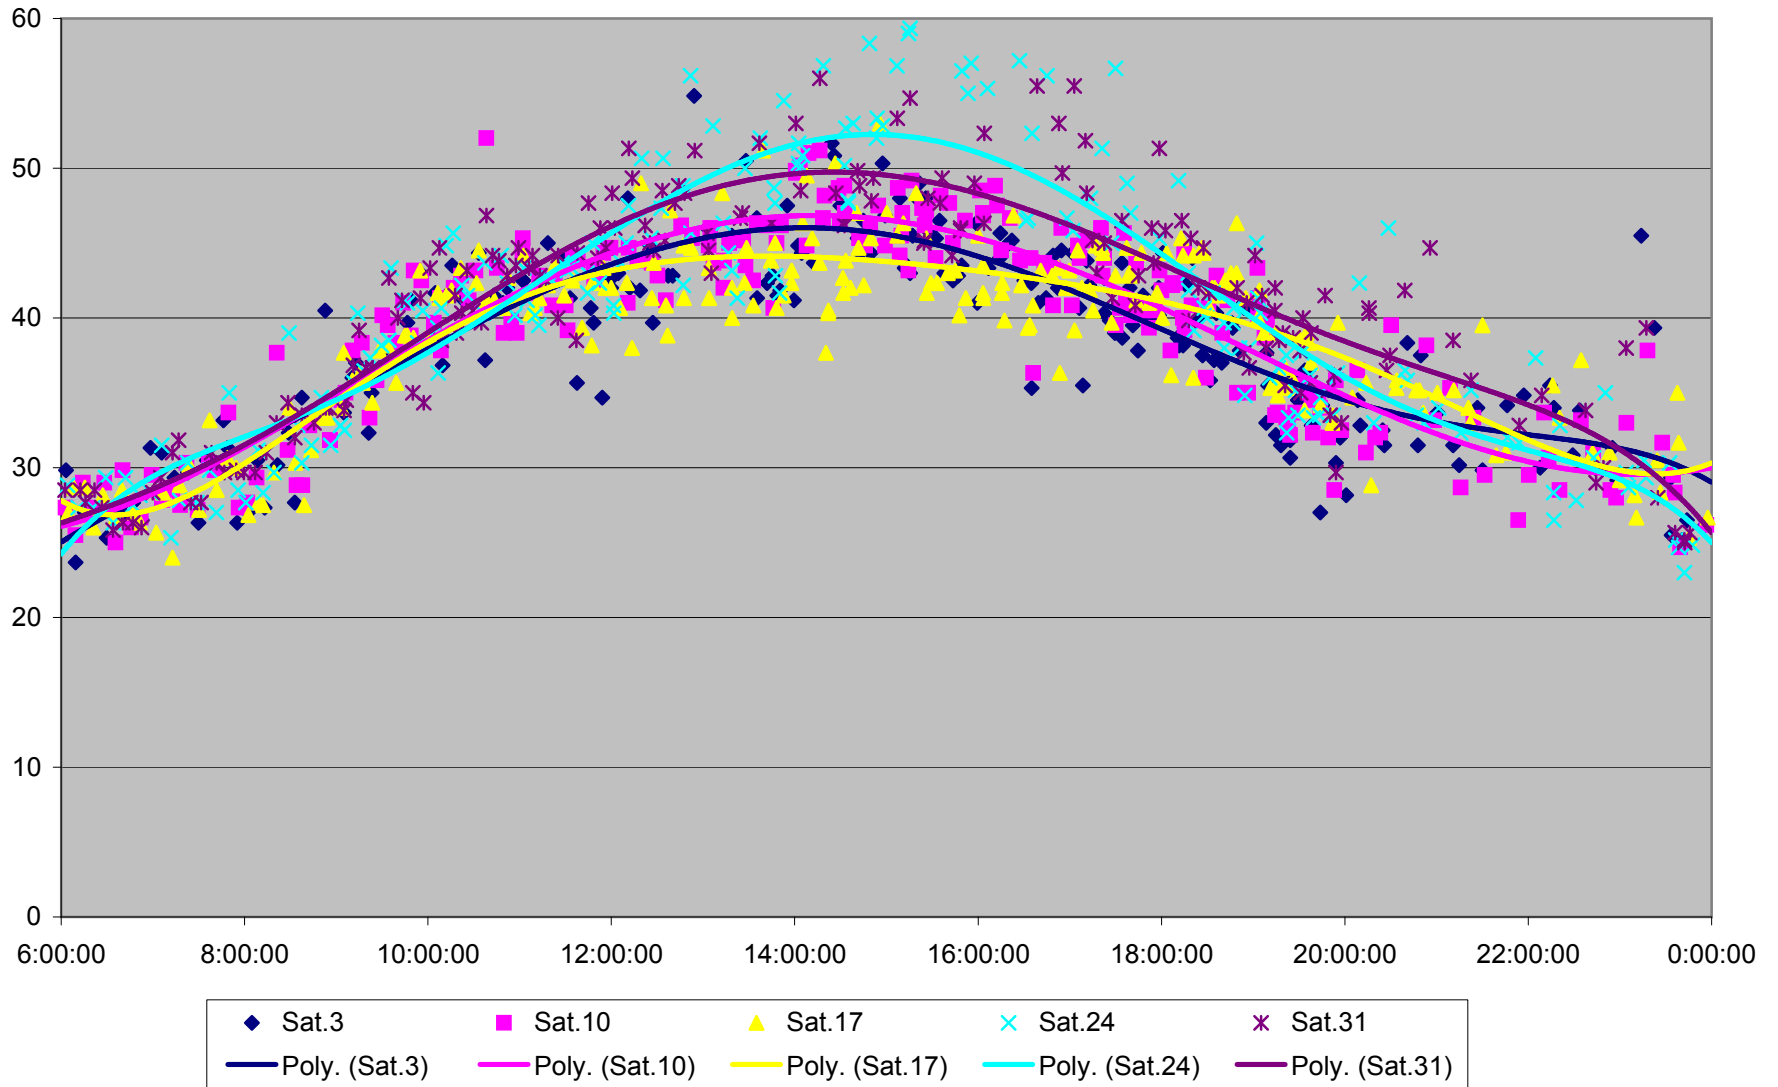

29 Dufferin Link Times From King To Transit Road Northbound March 2012

29 Dufferin Link Times From King To Transit Road Northbound March 2012