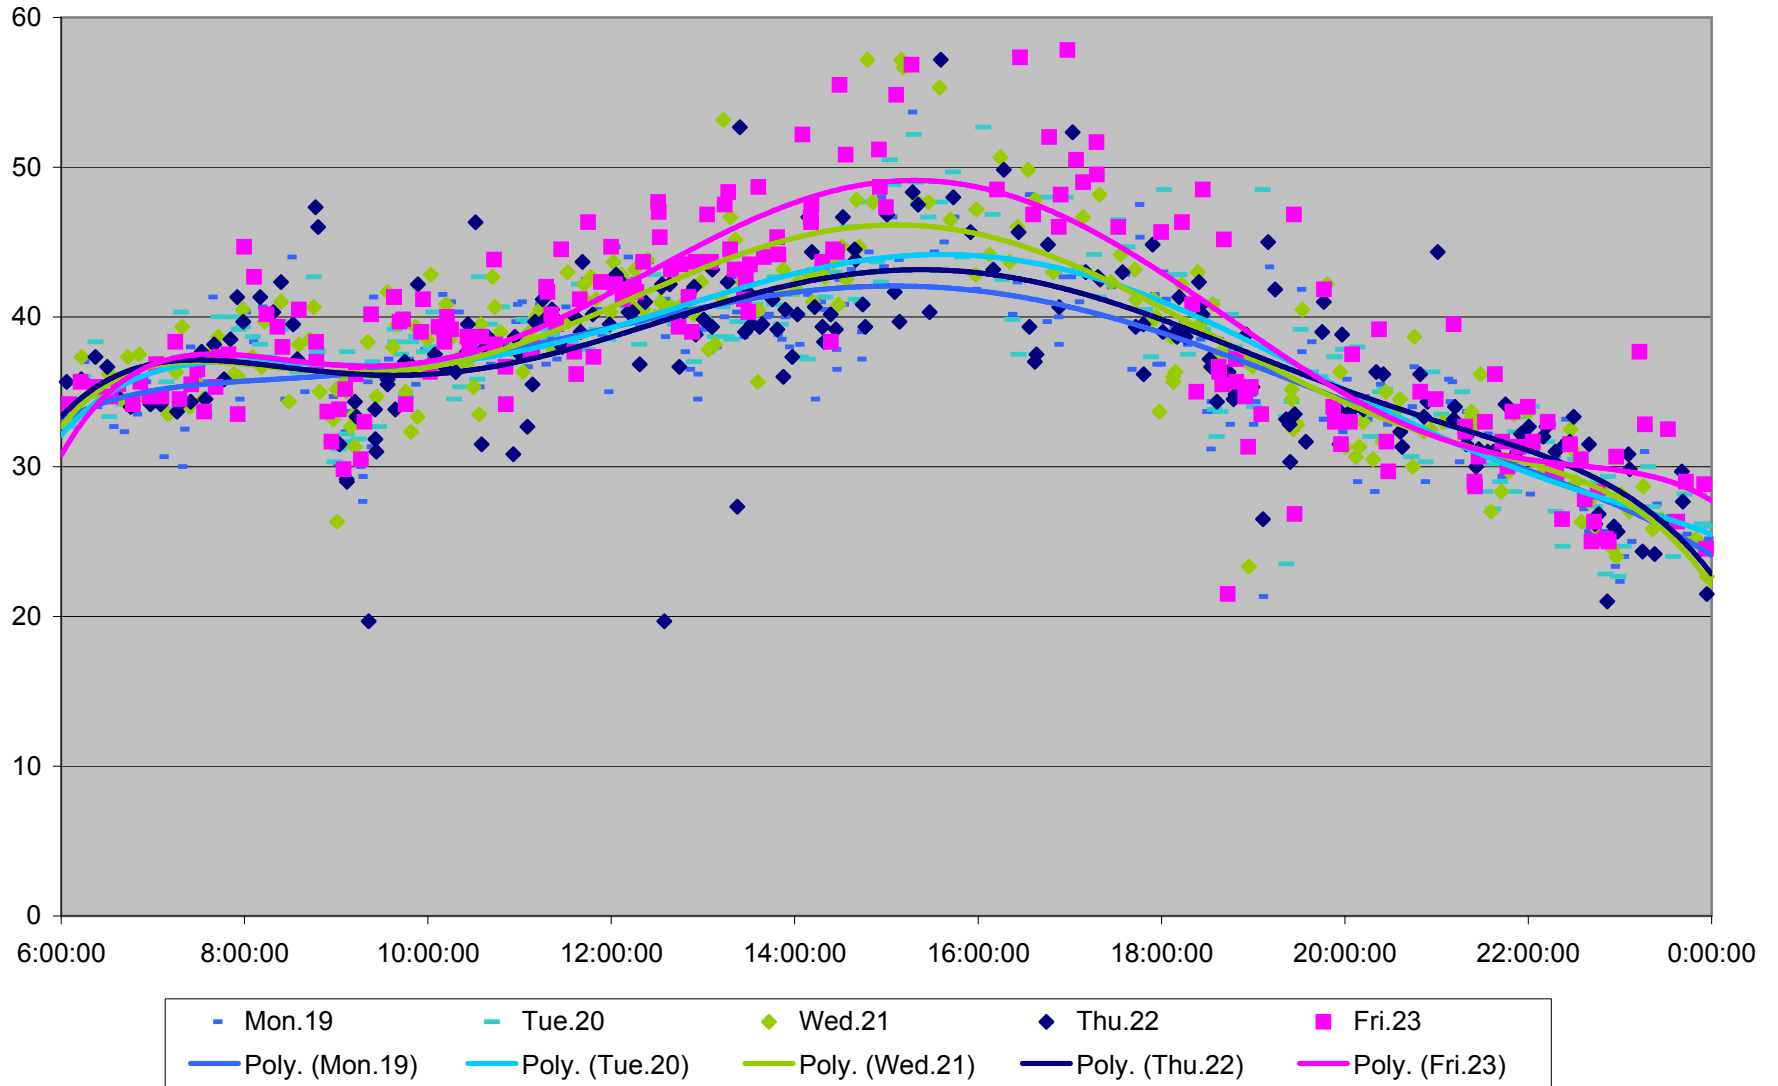

29 Dufferin Link Times From King To Transit Road Northbound March 2012

29 Dufferin Link Times From King To Transit Road Northbound March 2012