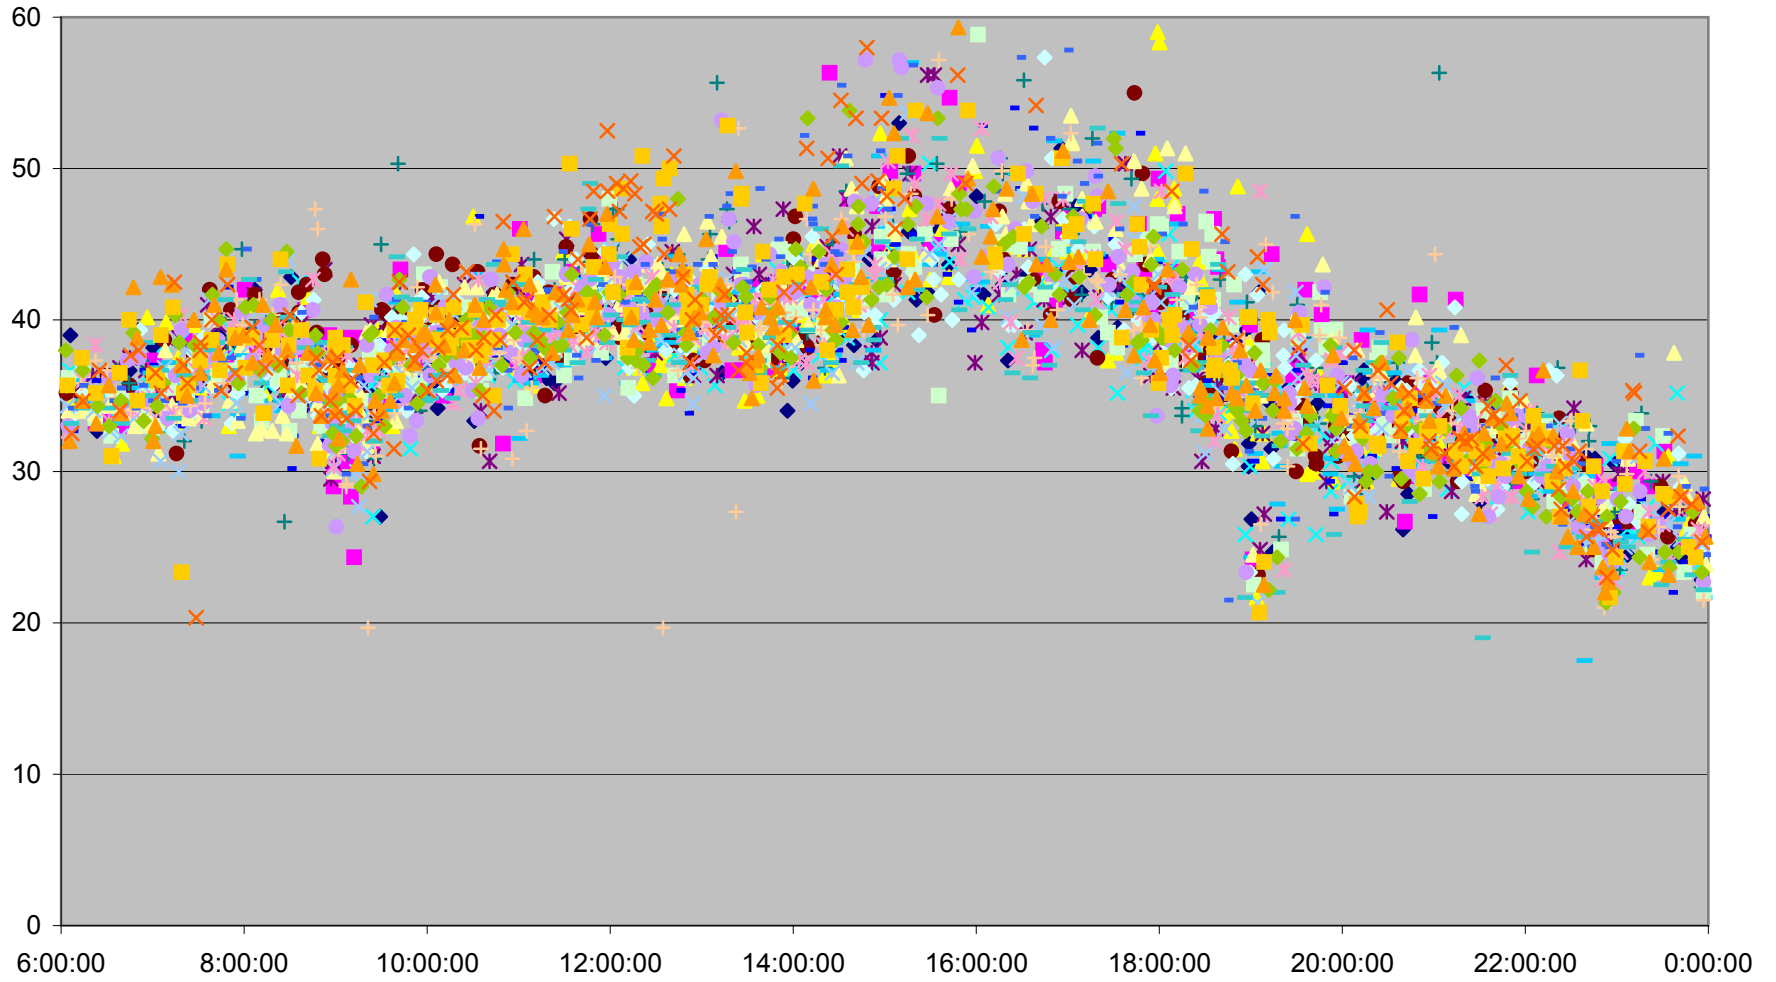

29 Dufferin Link Times From King To Transit Road Northbound March 2012

29 Dufferin Link Times From King To Transit Road Northbound March 2012

29 Dufferin Link Times From King To Transit Road Northbound March 2012

- | | | | | | | | | | | | |
|----------|----------|----------|----------|----------|----------|----------|----------|----------|----------|----------|----------|
| ◆ Thu.1 | ■ Fri.2 | ▲ Mon.5 | × Tue.6 | × Wed.7 | ● Thu.8 | + Fri.9 | - Mon.12 | - Tue.13 | ◇ Wed.14 | ■ Thu.15 | ▲ Fri.16 |
| × Mon.19 | × Tue.20 | ● Wed.21 | + Thu.22 | - Fri.23 | - Mon.26 | ◇ Tue.27 | ■ Wed.28 | ▲ Thu.29 | × Fri.30 | | |

29 Dufferin Link Times From King To Transit Road Northbound March 2012

29 Dufferin Link Times From King To Transit Road Northbound March 2012