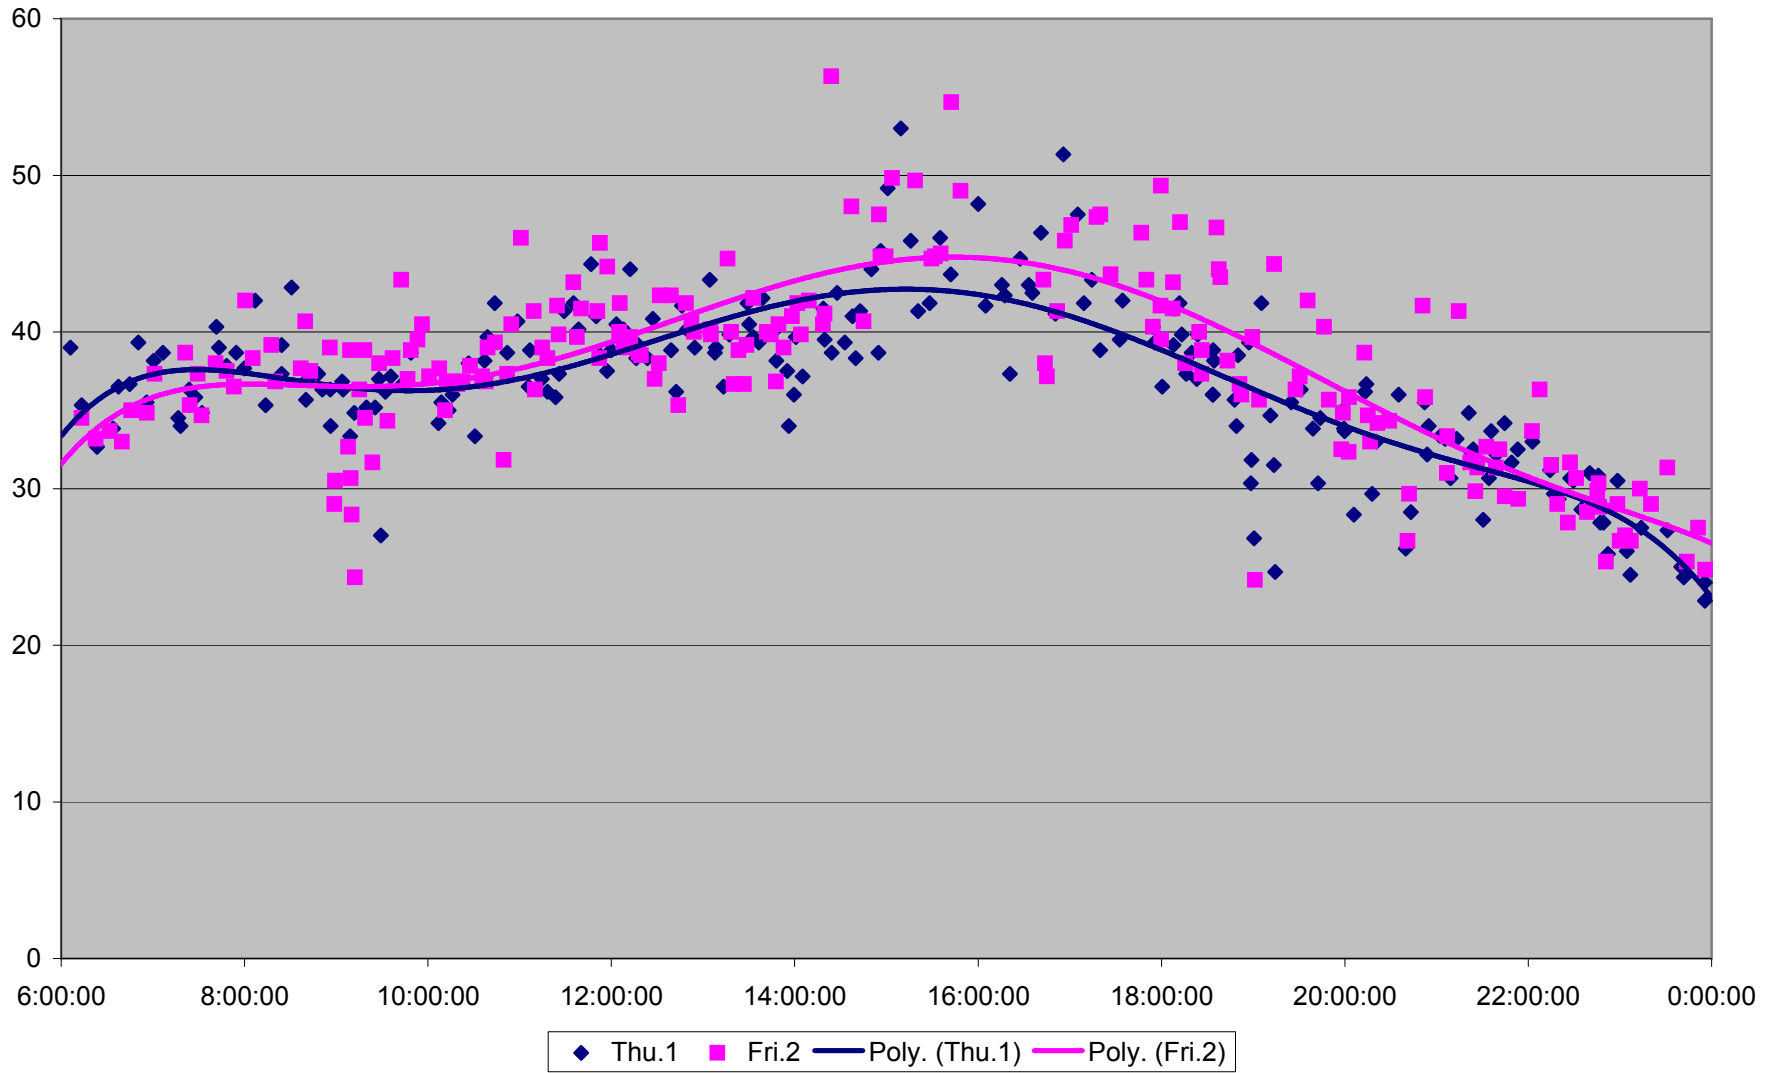

29 Dufferin Link Times From King To Transit Road Northbound March 2012