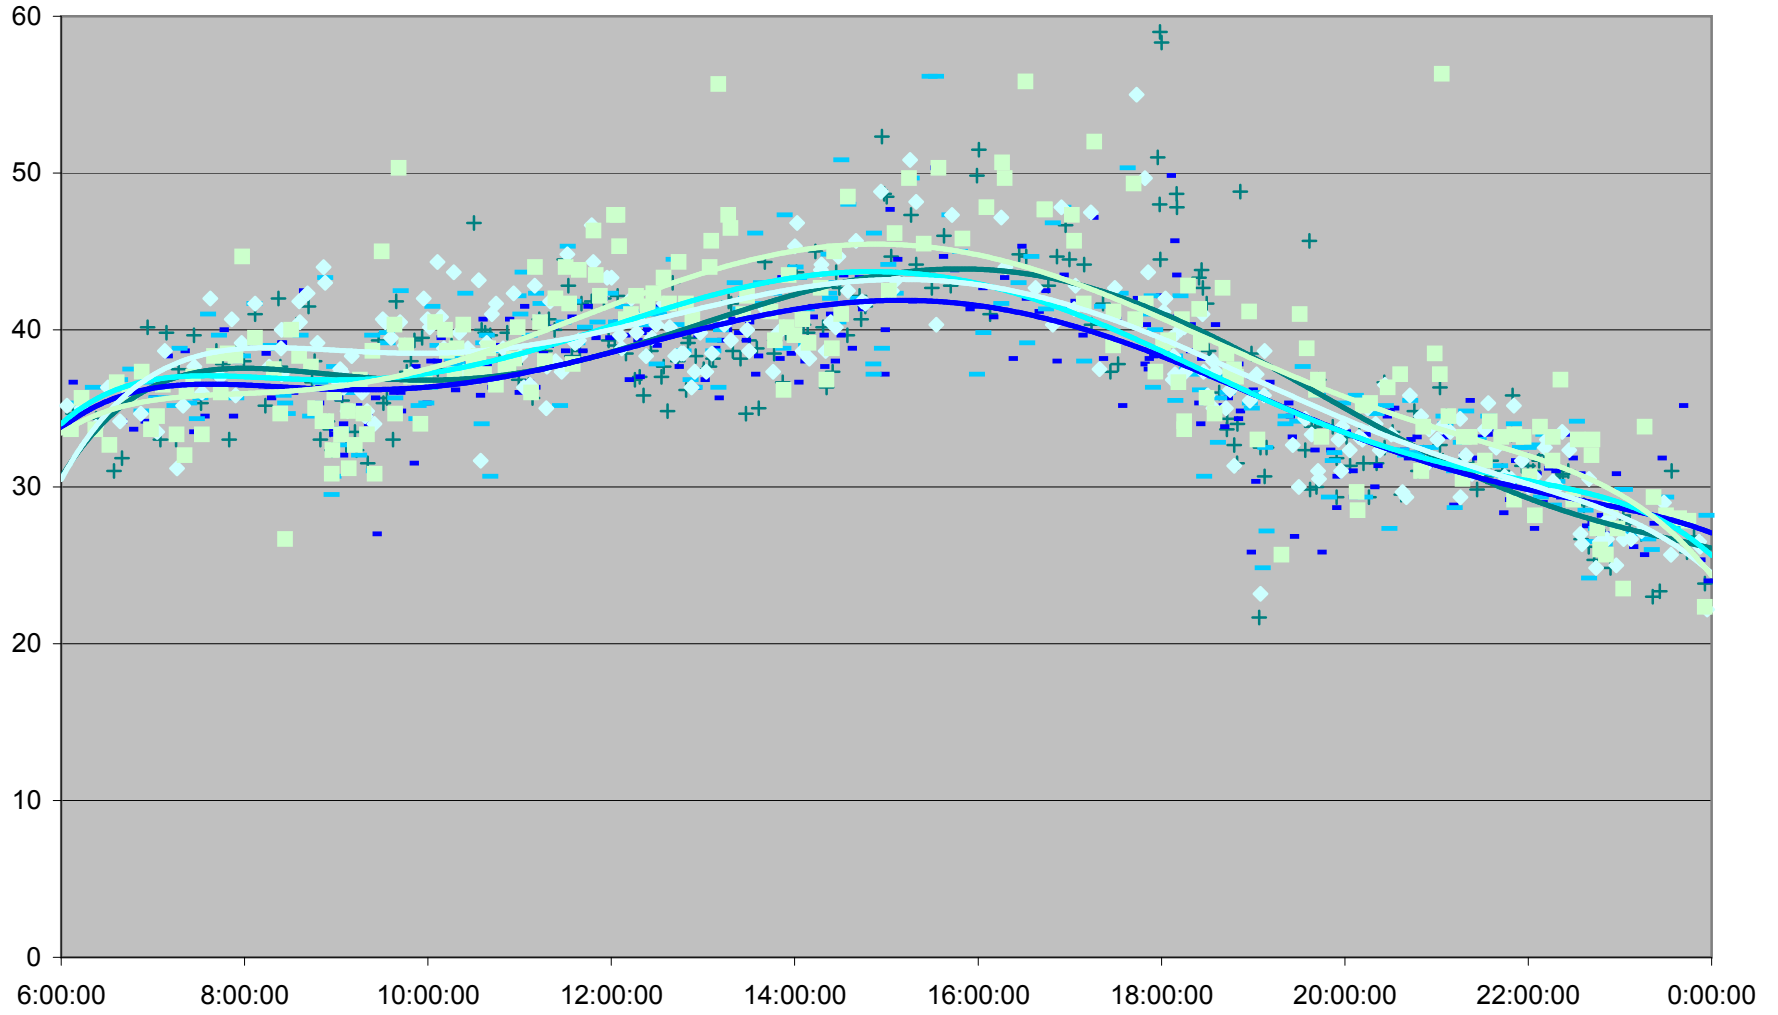

29 Dufferin Link Times From King To Transit Road Northbound March 2012

29 Dufferin Link Times From King To Transit Road Northbound March 2012

29 Dufferin Link Times From King To Transit Road Northbound March 2012

29 Dufferin Link Times From King To Transit Road Northbound March 2012

29 Dufferin Link Times From King To Transit Road Northbound March 2012