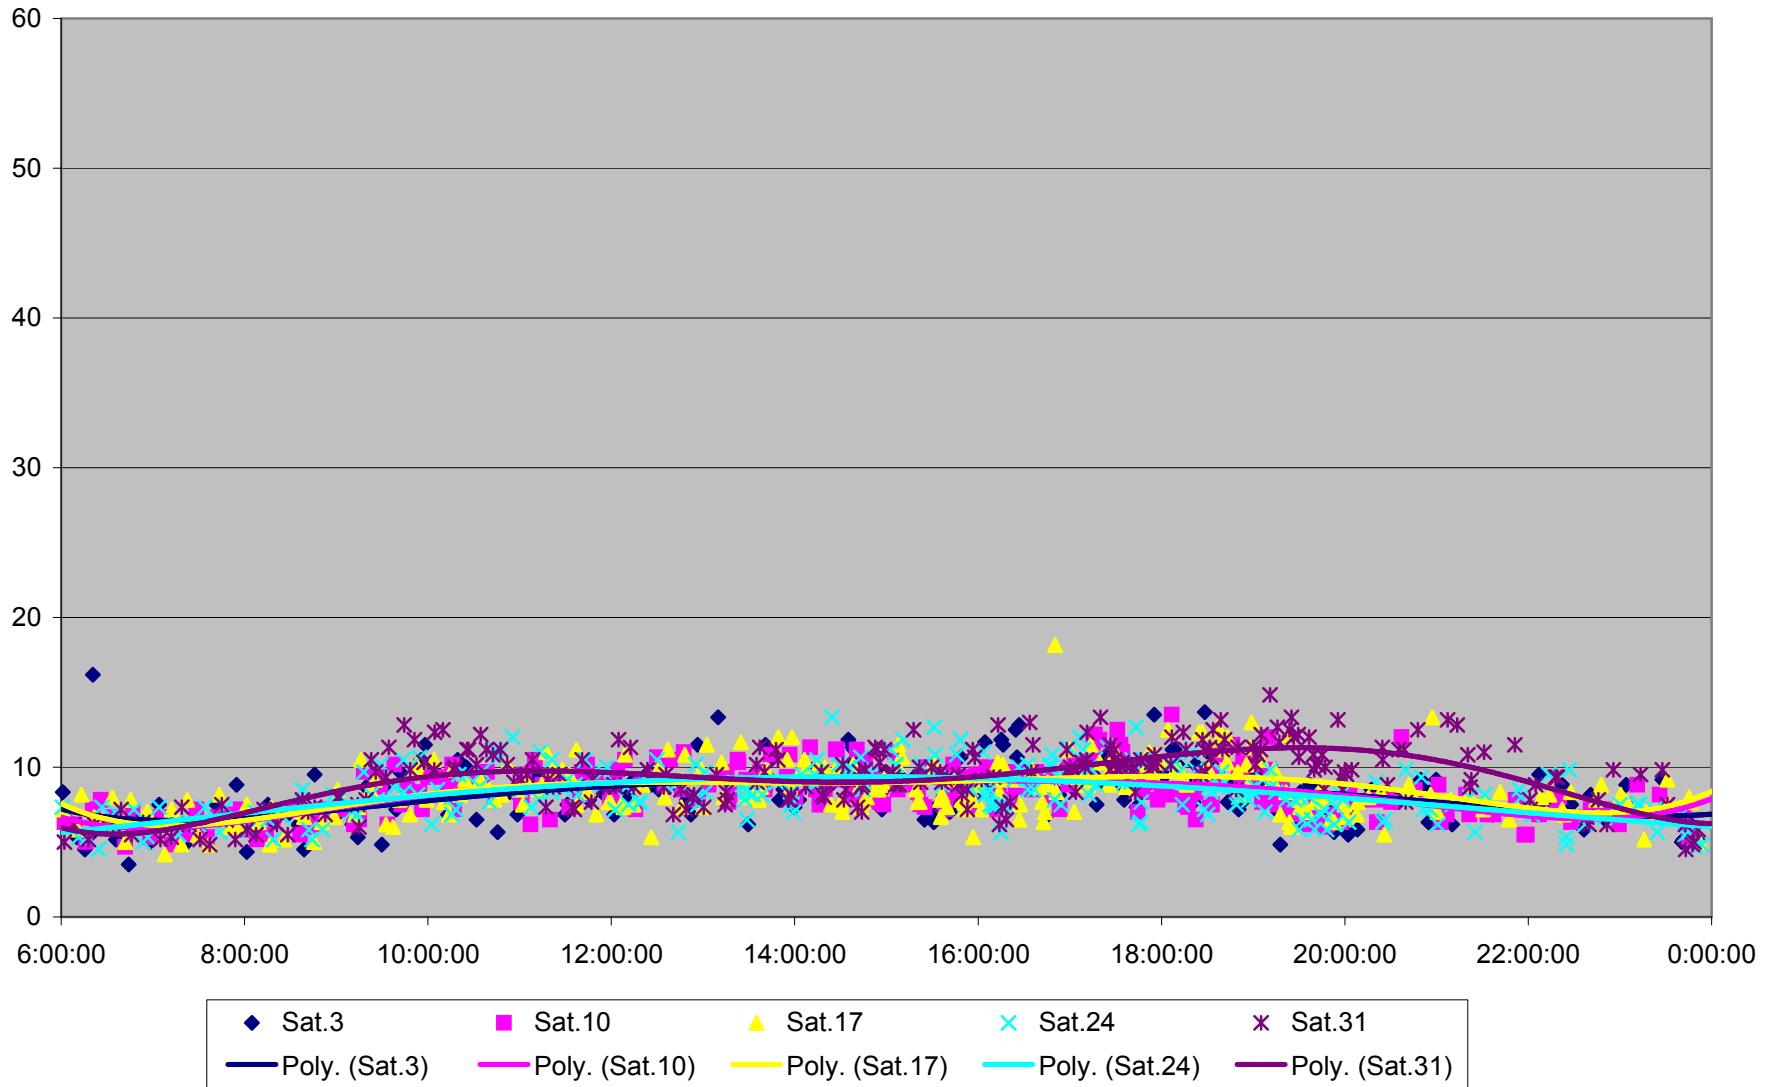

29 Dufferin Link Times From Bloor To St. Clair Northbound March 2012