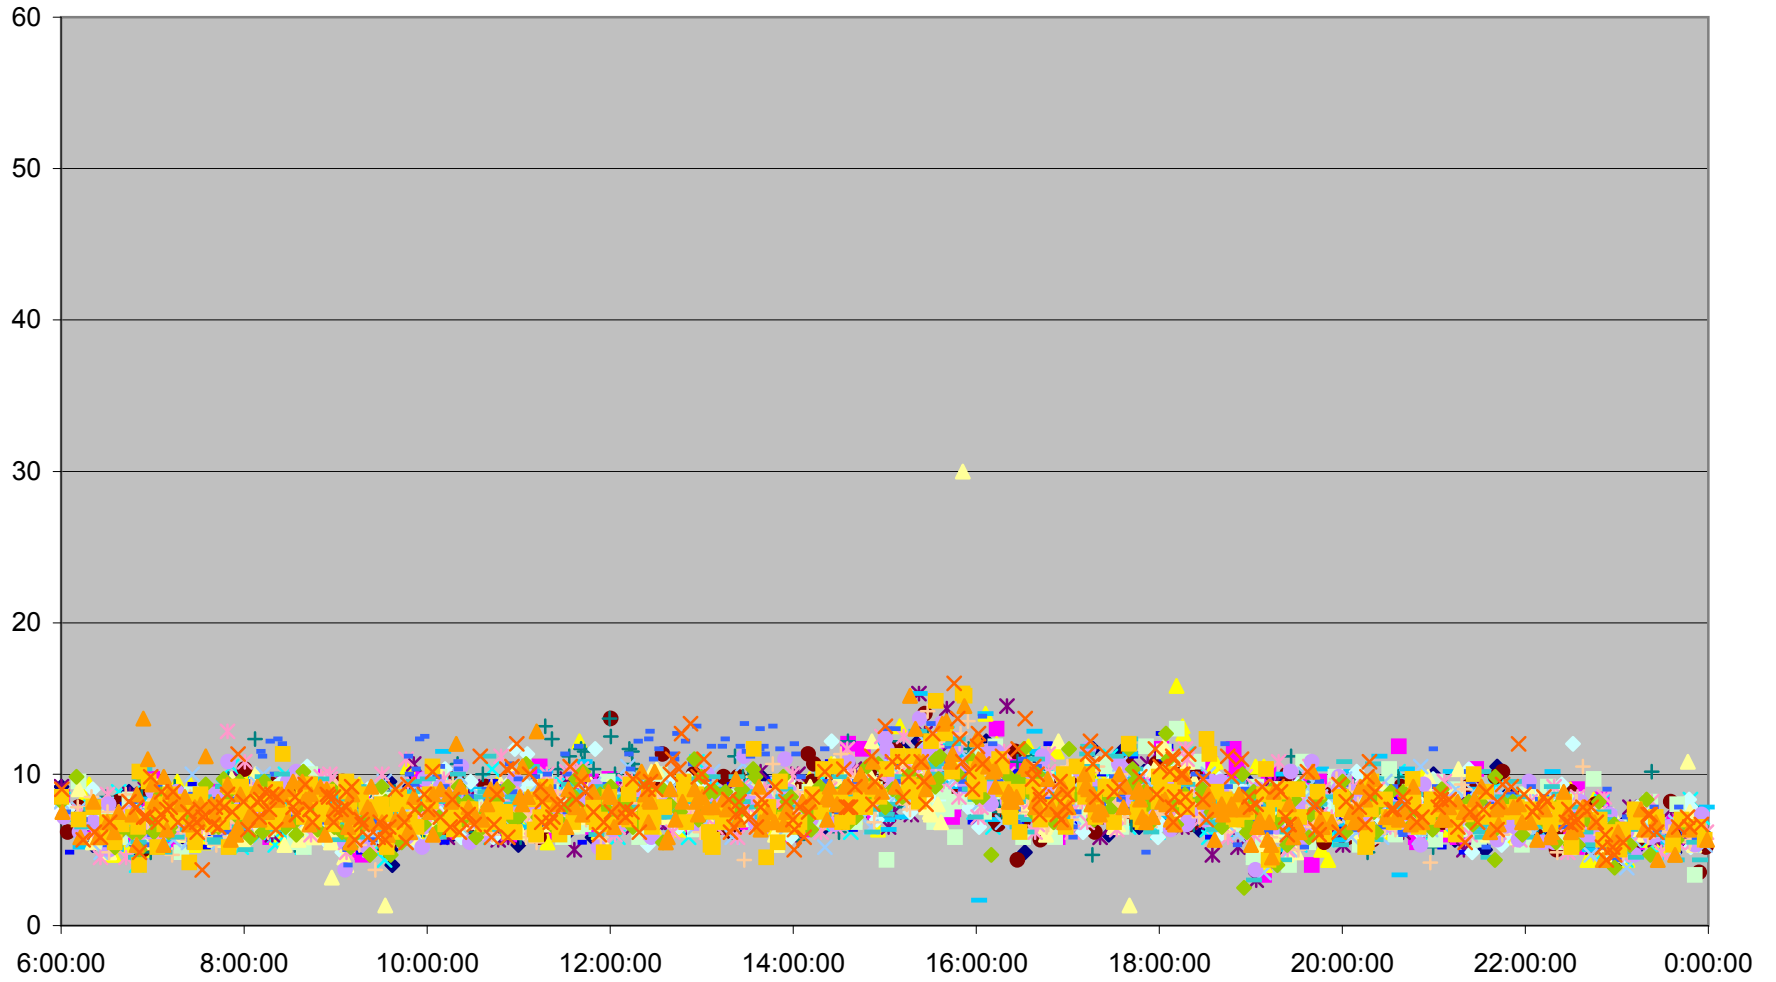

29 Dufferin Link Times From Bloor To St. Clair Northbound March 2012

◆ Thu.1	■ Fri.2	▲ Mon.5	✕ Tue.6	✖ Wed.7	● Thu.8	+ Fri.9	- Mon.12	- Tue.13	◇ Wed.14	■ Thu.15	▲ Fri.16
✕ Mon.19	✖ Tue.20	● Wed.21	+ Thu.22	- Fri.23	- Mon.26	◇ Tue.27	■ Wed.28	▲ Thu.29	✕ Fri.30