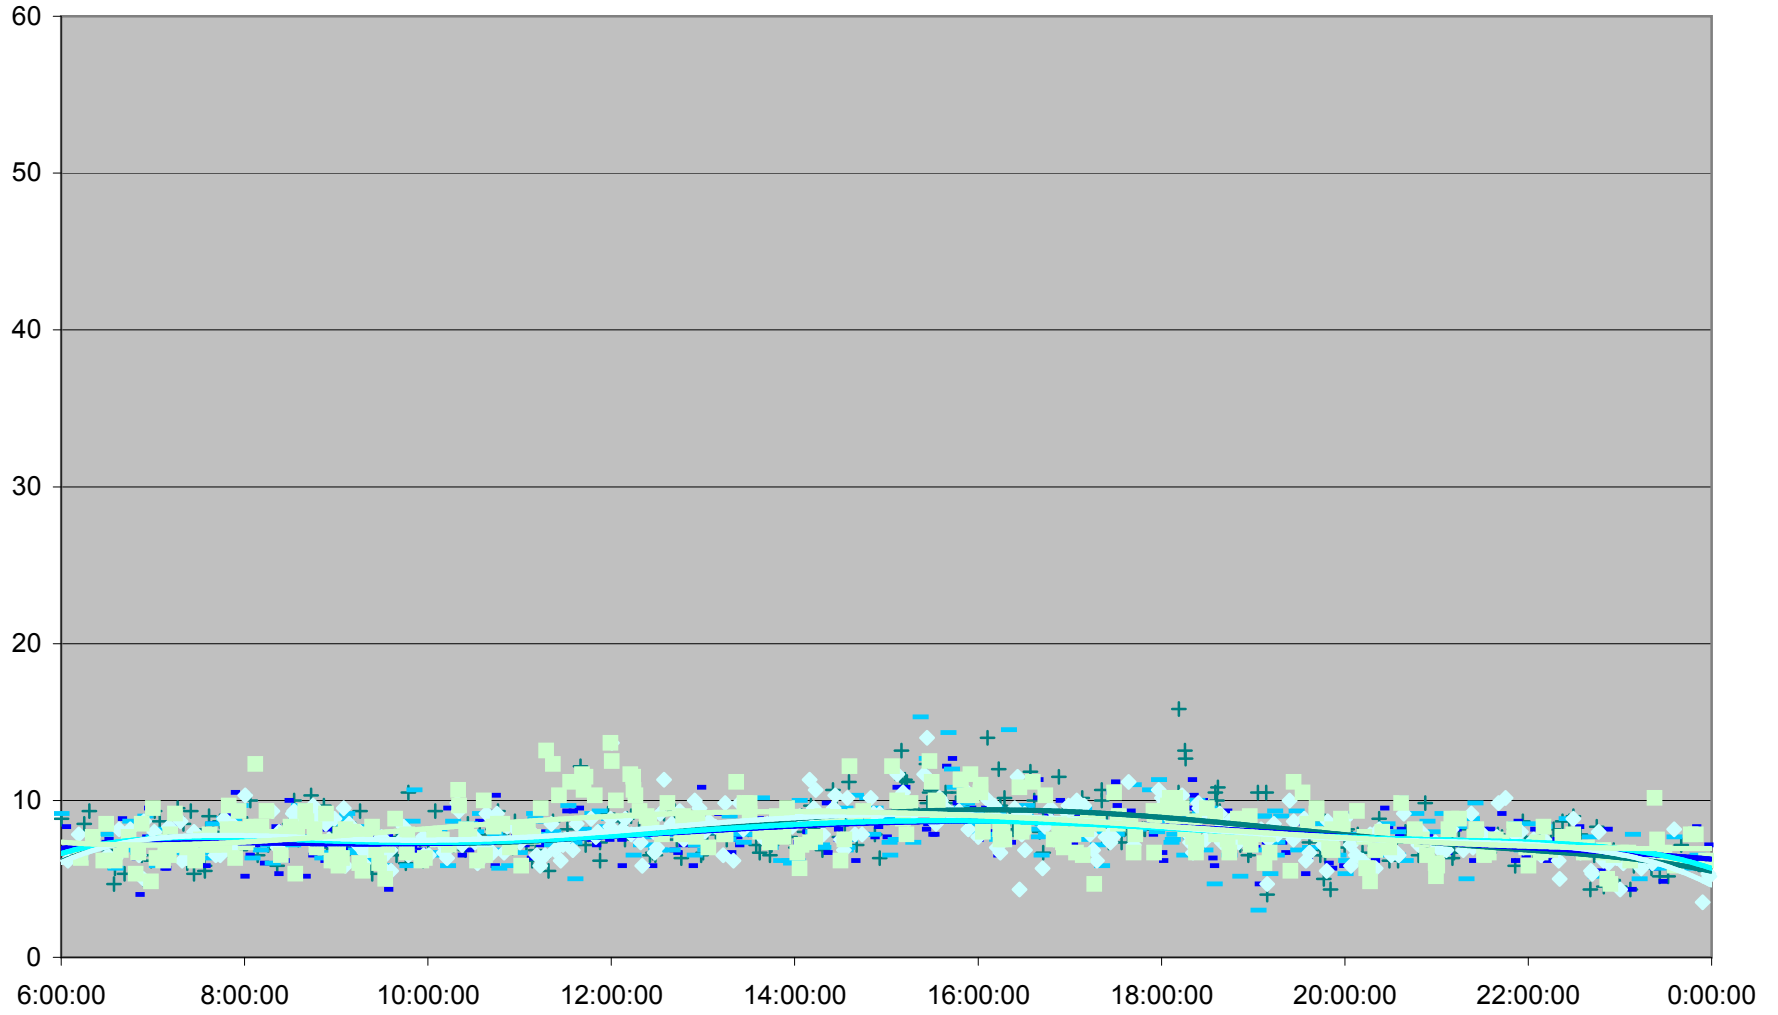

29 Dufferin Link Times From Bloor To St. Clair Northbound March 2012