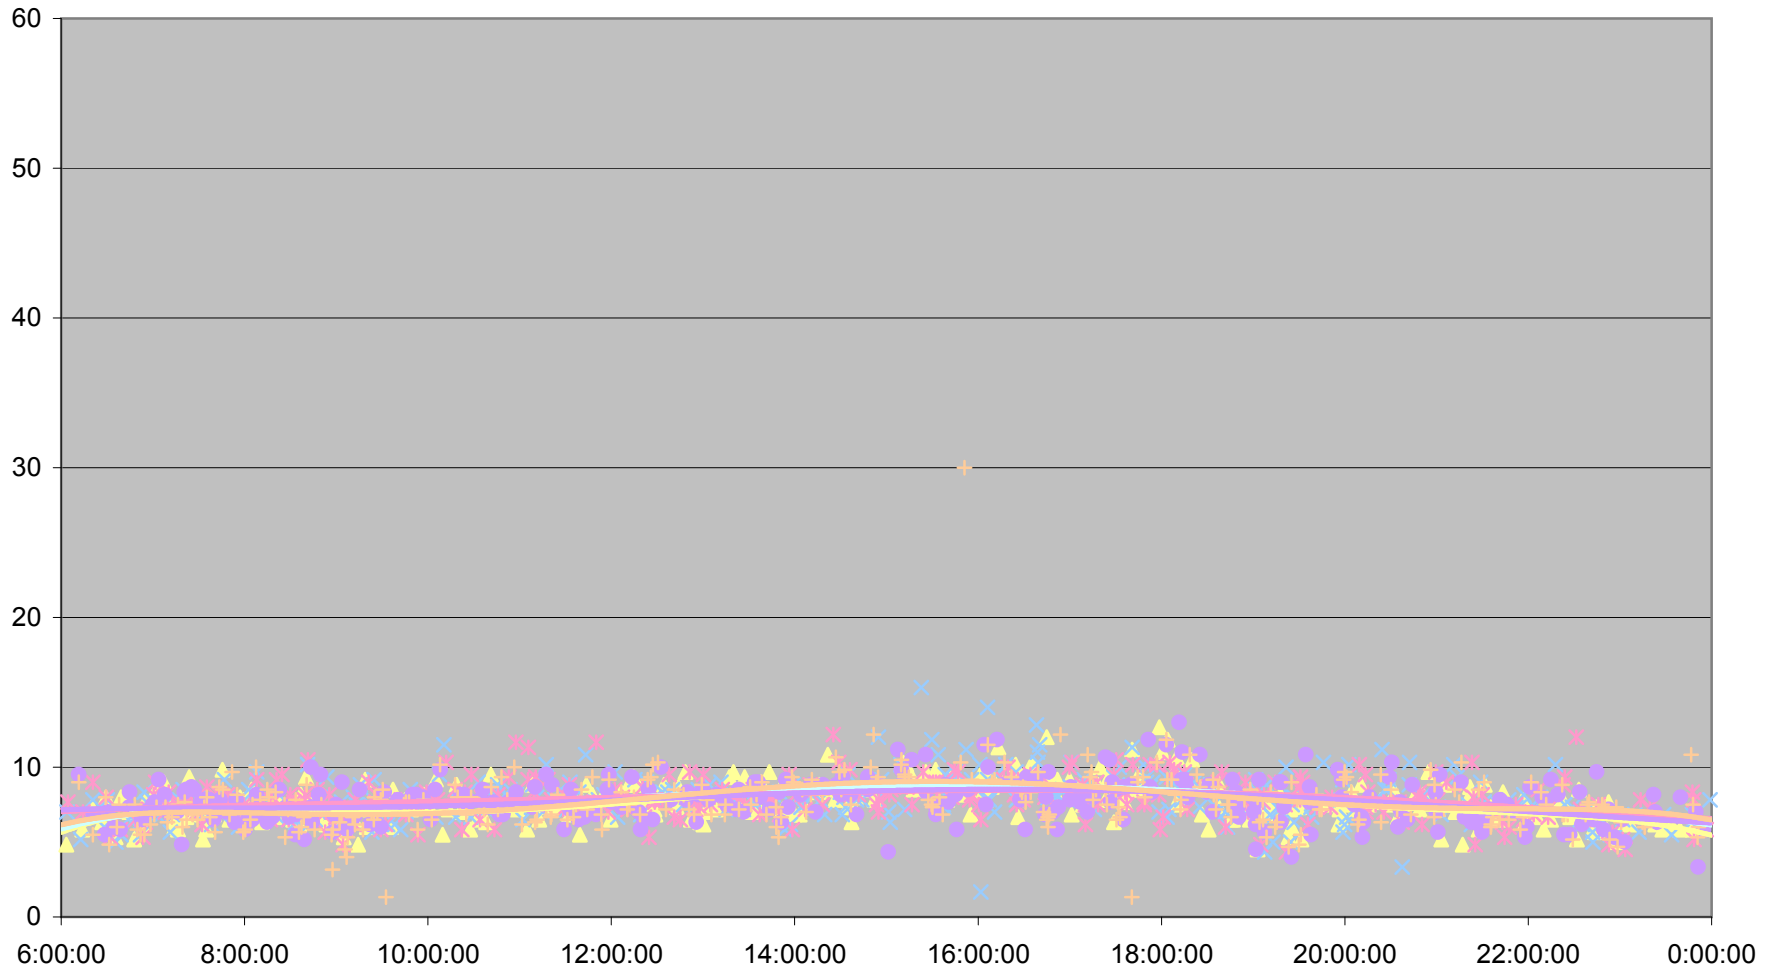

29 Dufferin Link Times From Bloor To St. Clair Northbound March 2012