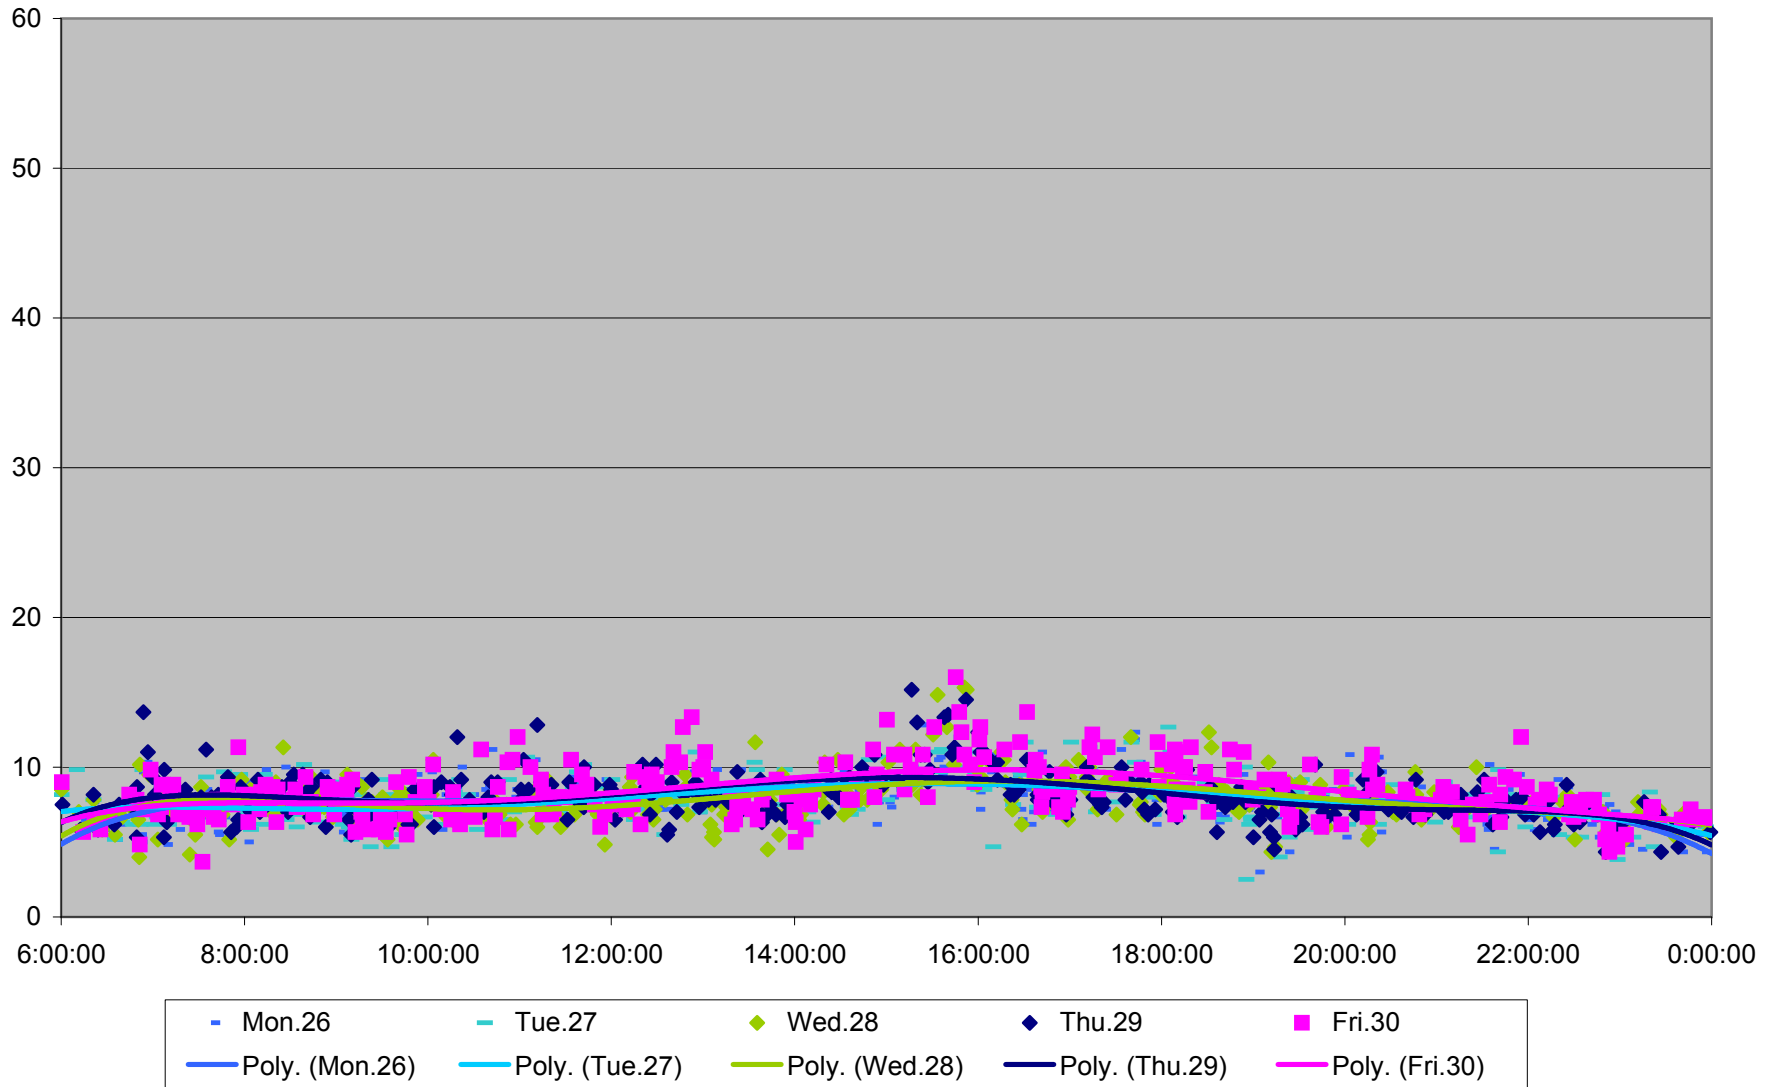

29 Dufferin Link Times From Bloor To St. Clair Northbound March 2012