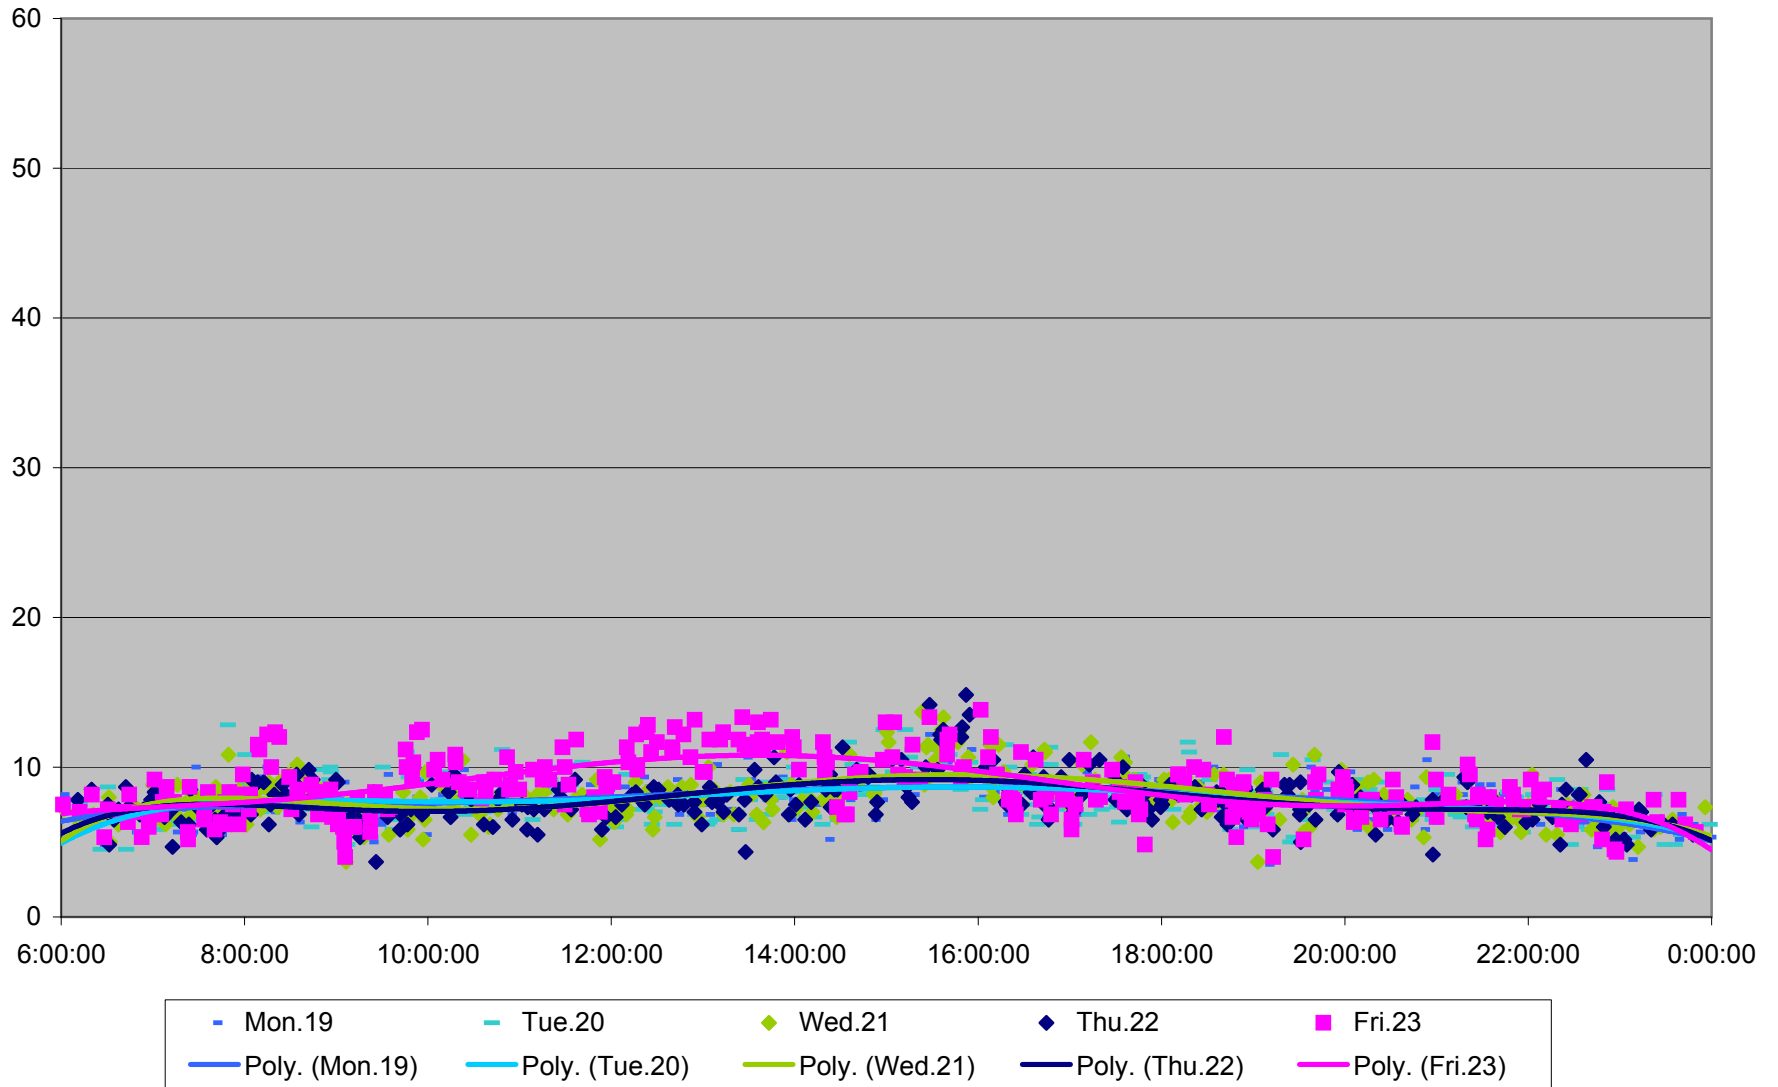

29 Dufferin Link Times From Bloor To St. Clair Northbound March 2012