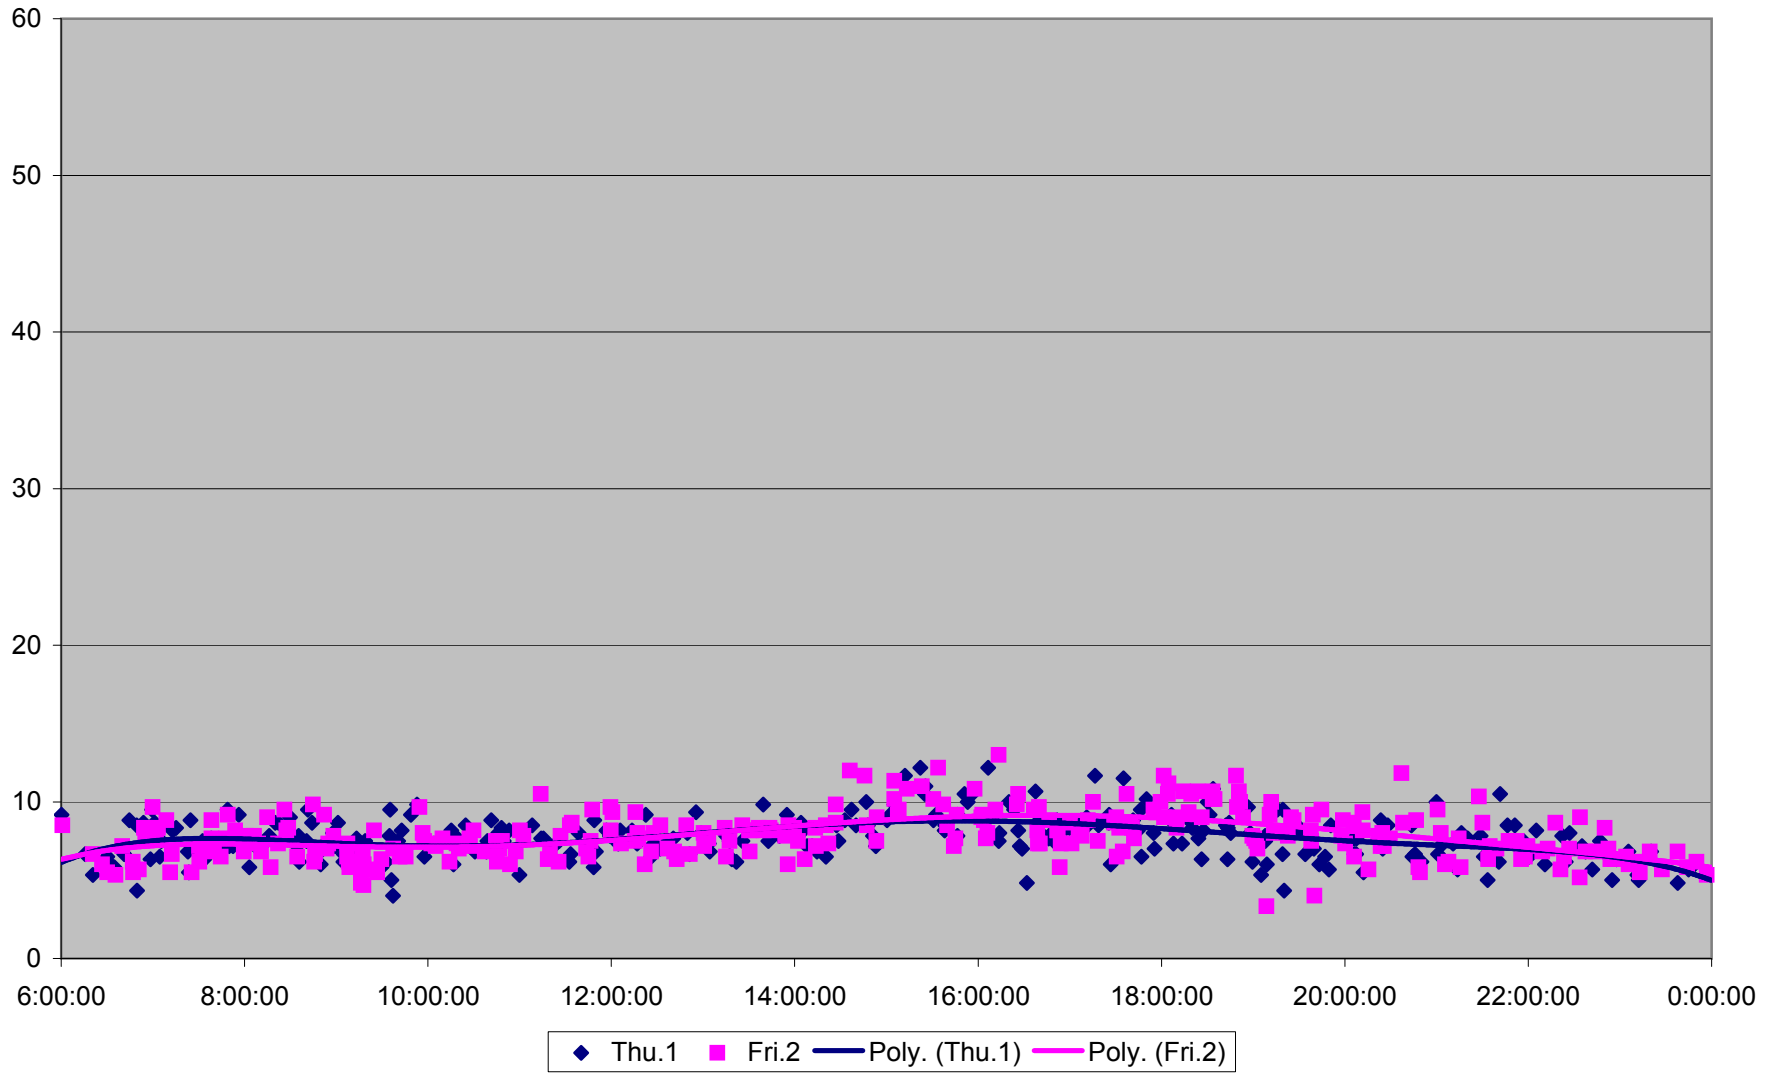

### 29 Dufferin Link Times From Bloor To St. Clair Northbound March 2012