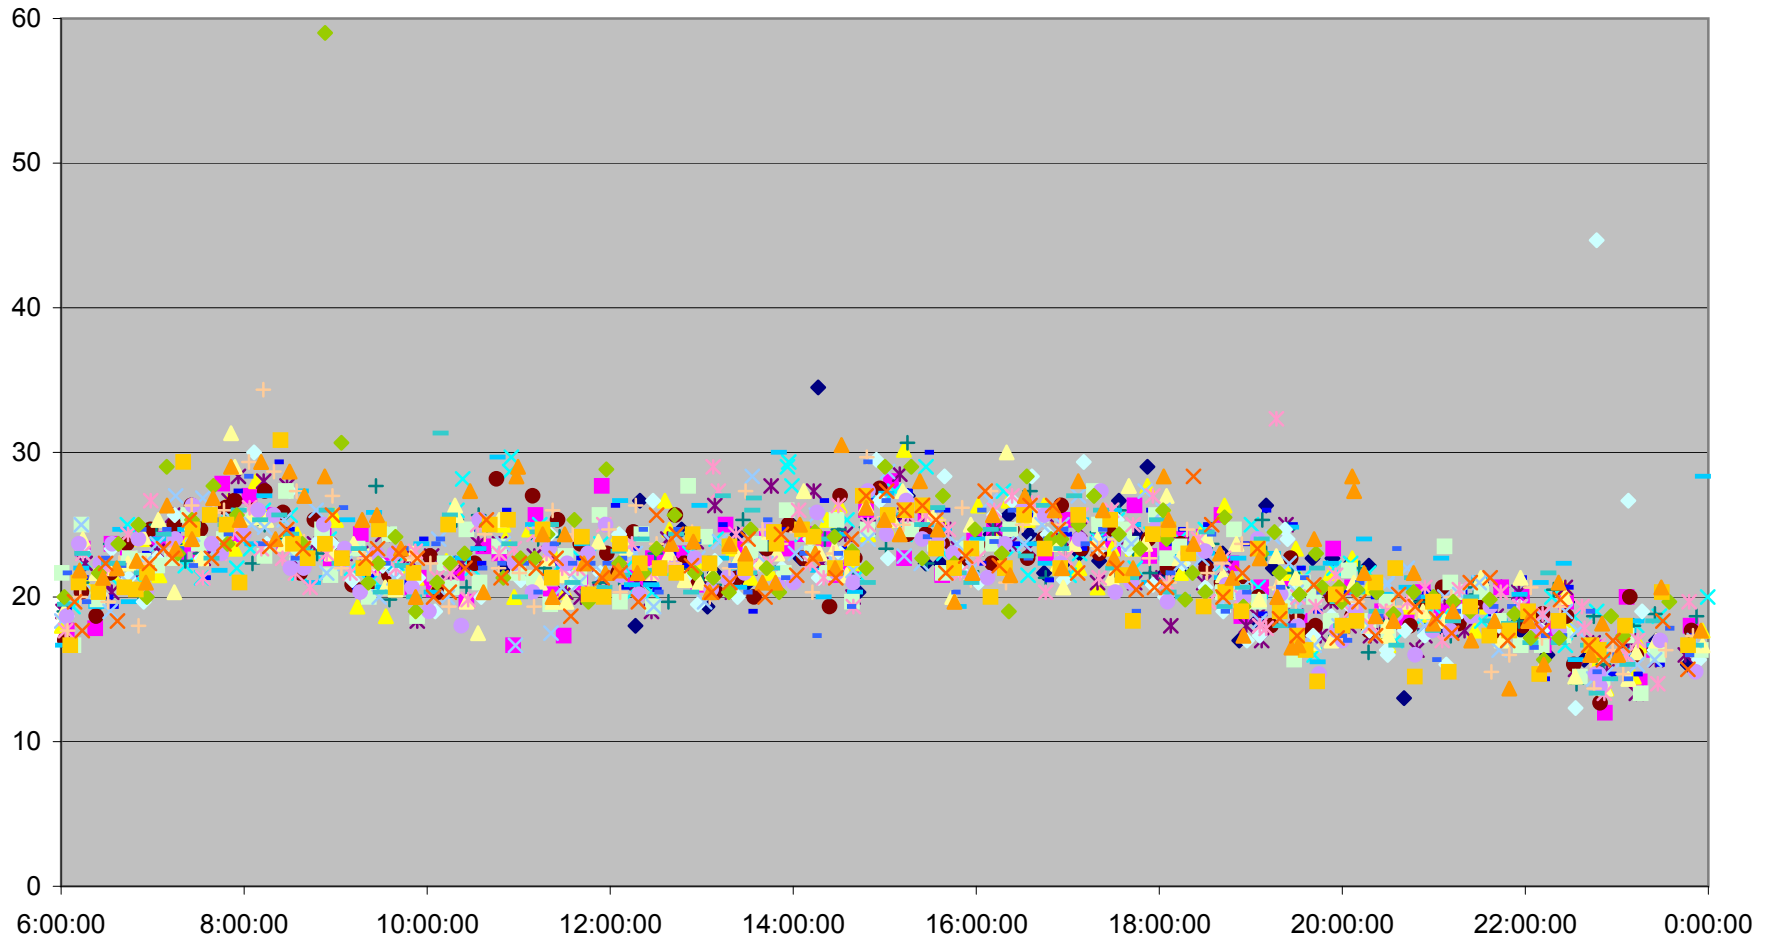

501 Queen Link Times From Long Branch Loop To Lakeshore Humber Eastbound November 2011

501 Queen Link Times From Long Branch Loop To Lakeshore Humber Eastbound November 2011

501 Queen Link Times From Long Branch Loop To Lakeshore Humber Eastbound November 2011

- | | | | | | | | | | | | |
|----------|----------|----------|----------|----------|----------|----------|----------|----------|----------|----------|----------|
| ◆ Tue.1 | ■ Wed.2 | ▲ Thu.3 | ✕ Fri.4 | ✖ Mon.7 | ● Tue.8 | + Wed.9 | - Thu.10 | - Fri.11 | ◇ Mon.14 | ■ Tue.15 | ▲ Wed.16 |
| ✕ Thu.17 | ✖ Fri.18 | ● Mon.21 | + Tue.22 | - Wed.23 | - Thu.24 | ◇ Fri.25 | ■ Mon.28 | ▲ Tue.29 | ✕ Wed.30 | | |

501 Queen Link Times From Long Branch Loop To Lakeshore Humber Eastbound November 2011

501 Queen Link Times From Long Branch Loop To Lakeshore Humber Eastbound November 2011