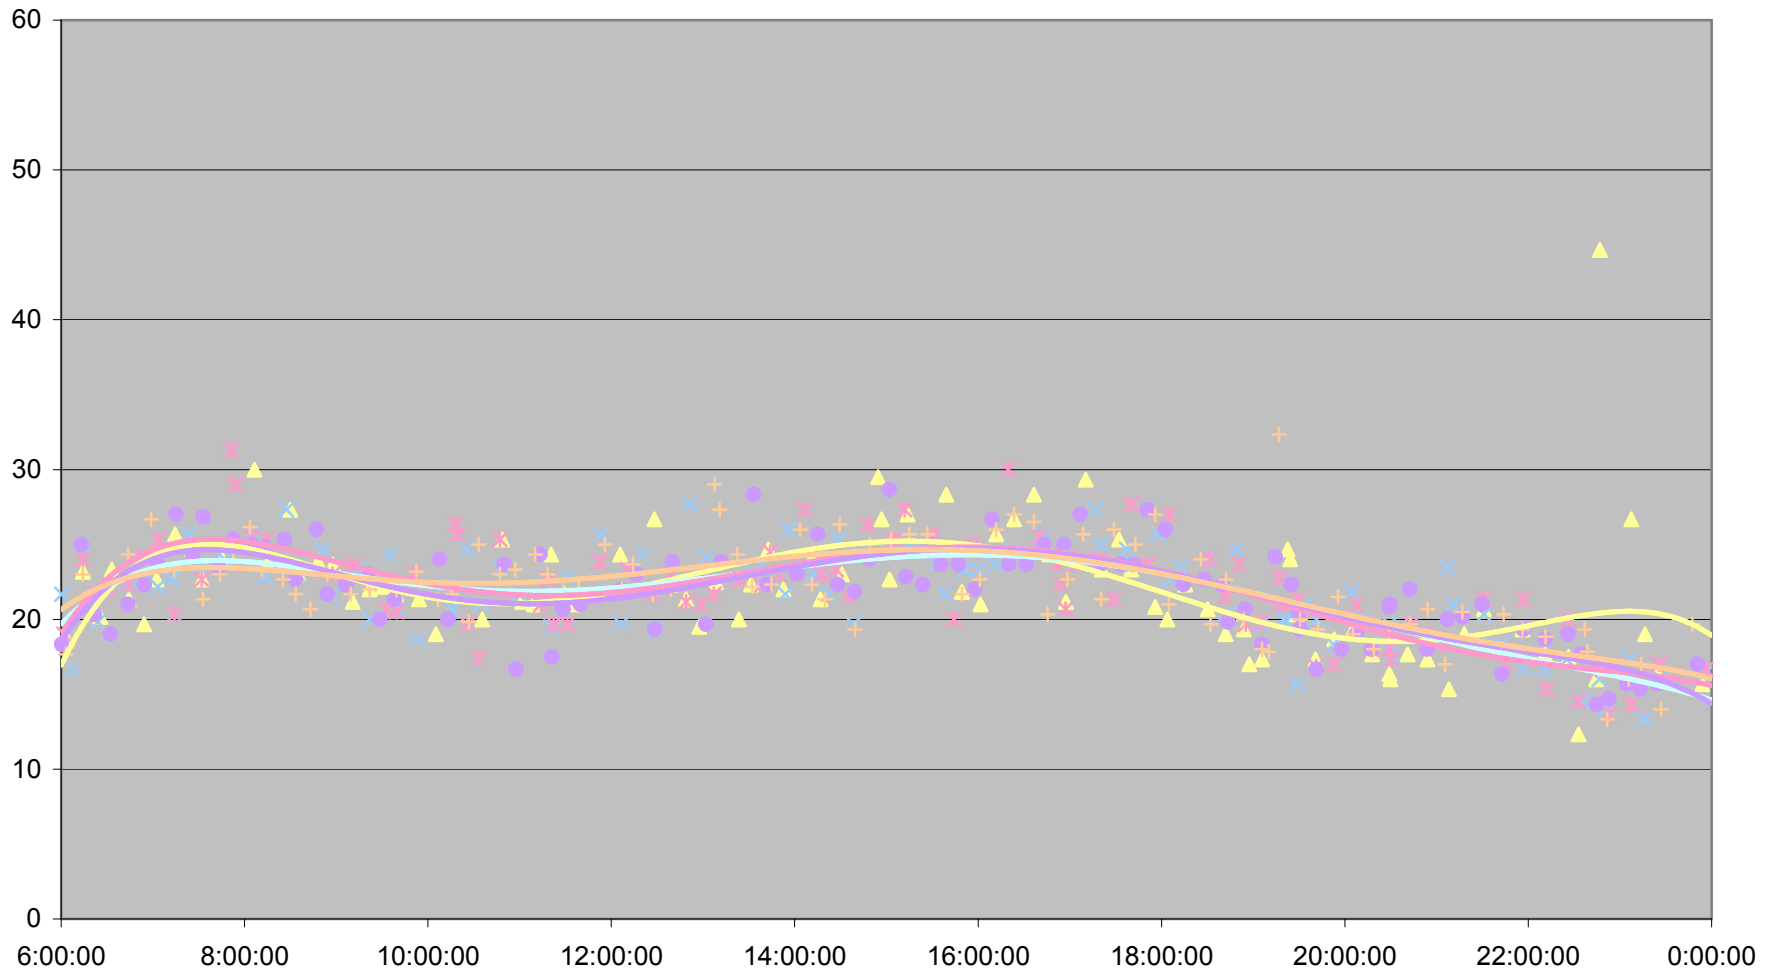

501 Queen Link Times From Long Branch Loop To Lakeshore Humber Eastbound November 2011

501 Queen Link Times From Long Branch Loop To Lakeshore Humber Eastbound November 2011

501 Queen Link Times From Long Branch Loop To Lakeshore Humber Eastbound November 2011

- | | | | | | | | | | | | |
|----------|----------|----------|----------|----------|----------|----------|----------|----------|----------|----------|----------|
| ◆ Tue.1 | ■ Wed.2 | ▲ Thu.3 | ✕ Fri.4 | ✖ Mon.7 | ● Tue.8 | + Wed.9 | - Thu.10 | - Fri.11 | ◇ Mon.14 | ■ Tue.15 | ▲ Wed.16 |
| ✕ Thu.17 | ✖ Fri.18 | ● Mon.21 | + Tue.22 | - Wed.23 | - Thu.24 | ◇ Fri.25 | ■ Mon.28 | ▲ Tue.29 | ✕ Wed.30 | | |

501 Queen Link Times From Long Branch Loop To Lakeshore Humber Eastbound November 2011

501 Queen Link Times From Long Branch Loop To Lakeshore Humber Eastbound November 2011