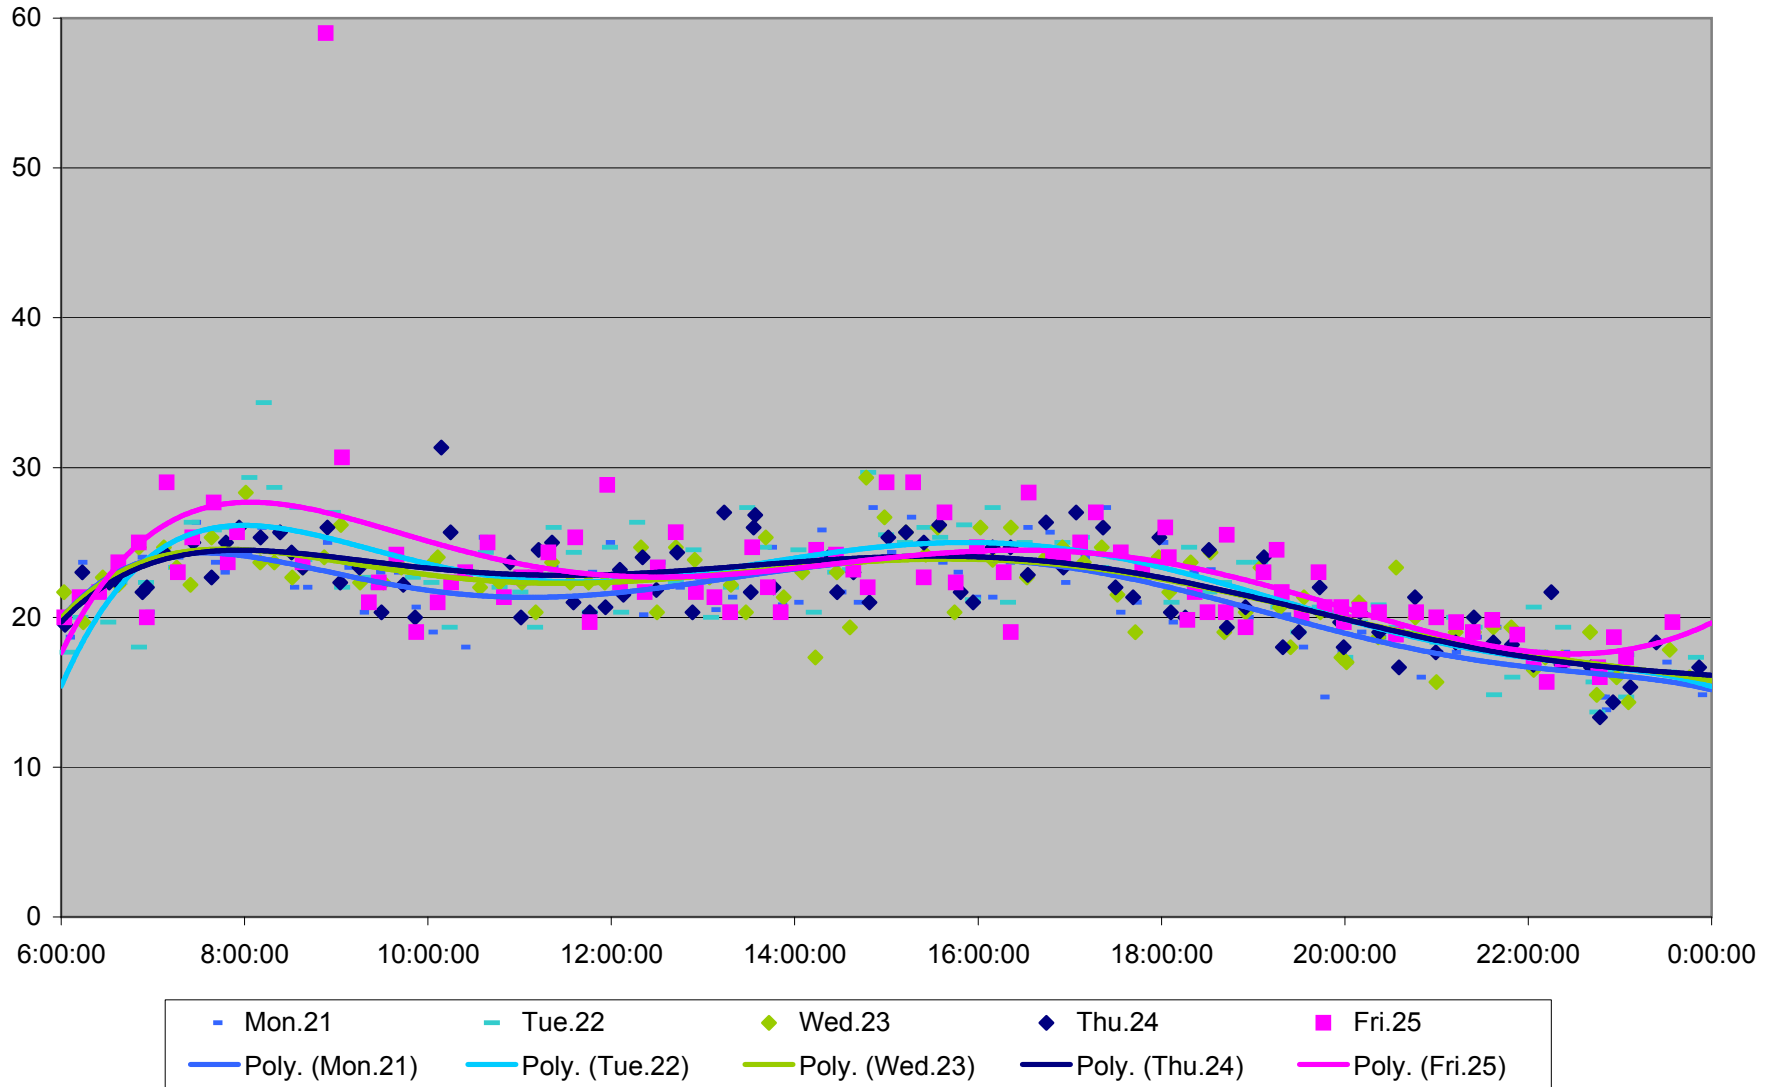

501 Queen Link Times From Long Branch Loop To Lakeshore Humber Eastbound November 2011

501 Queen Link Times From Long Branch Loop To Lakeshore Humber Eastbound November 2011

501 Queen Link Times From Long Branch Loop To Lakeshore Humber Eastbound November 2011

501 Queen Link Times From Long Branch Loop To Lakeshore Humber Eastbound November 2011

501 Queen Link Times From Long Branch Loop To Lakeshore Humber Eastbound November 2011