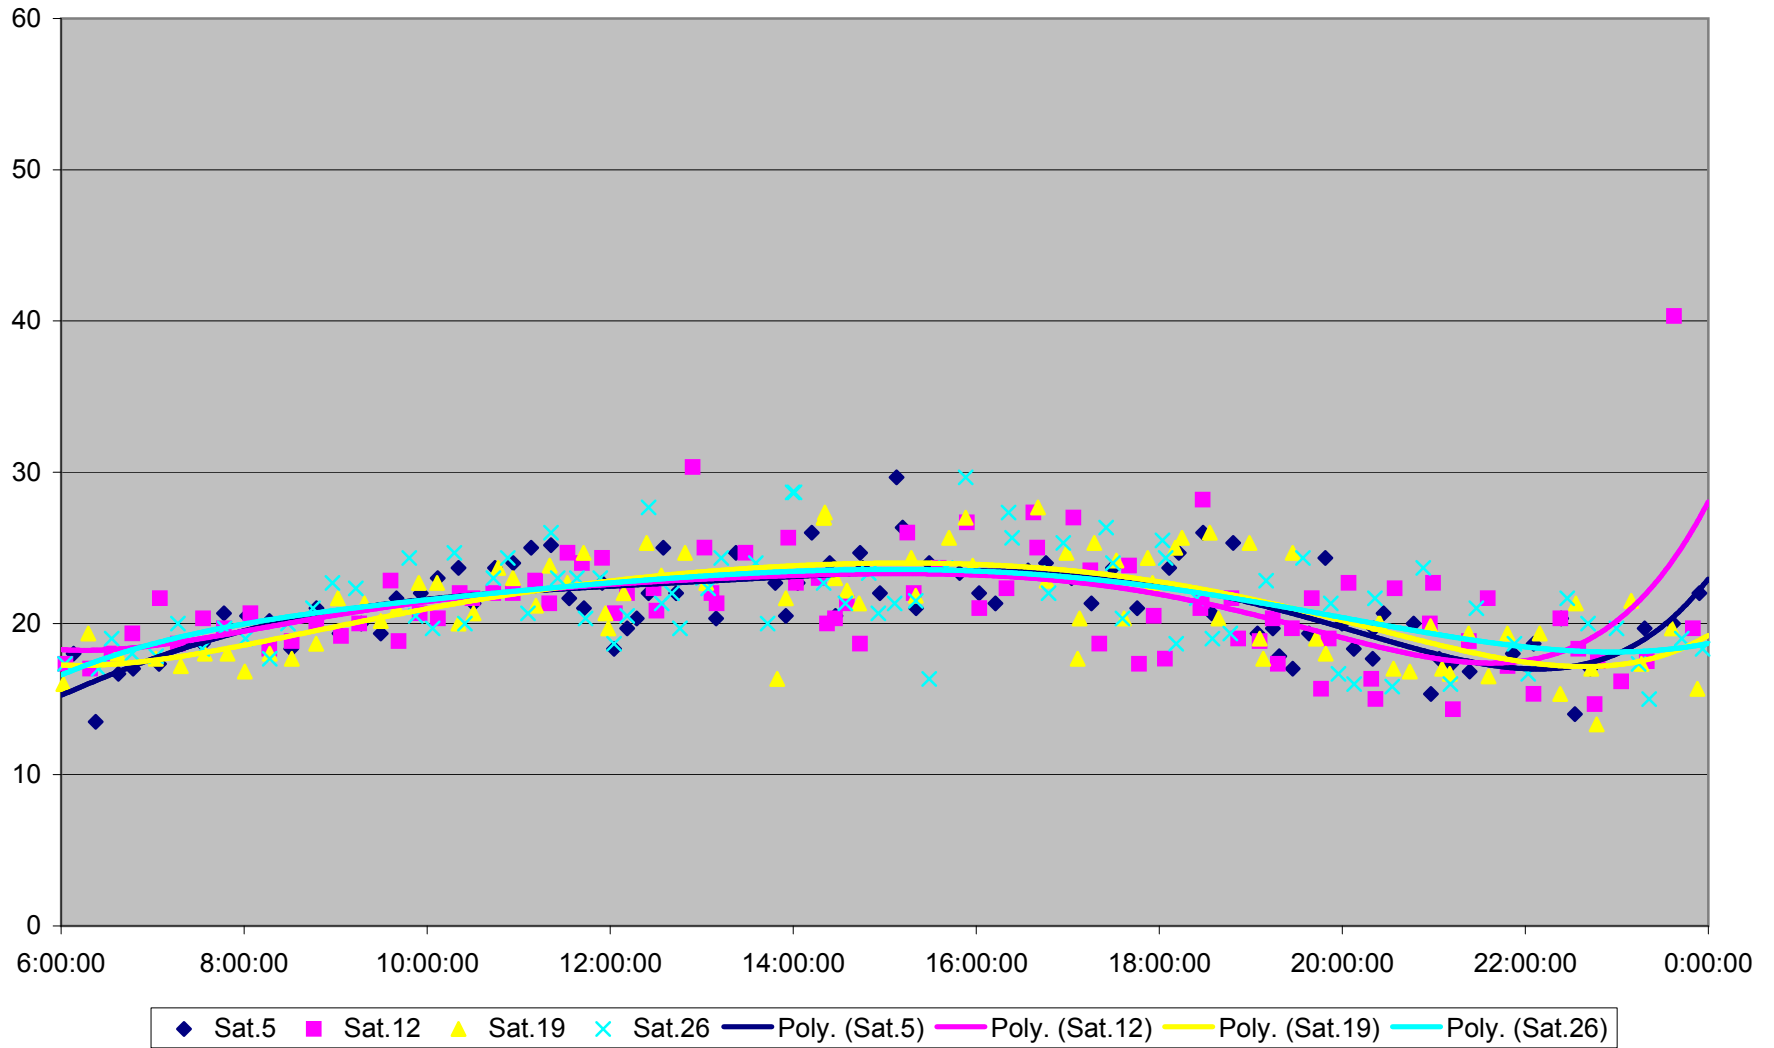

501 Queen Link Times From Long Branch Loop To Lakeshore Humber Eastbound November 2011

501 Queen Link Times From Long Branch Loop To Lakeshore Humber Eastbound November 2011

501 Queen Link Times From Long Branch Loop To Lakeshore Humber Eastbound November 2011

- | | | | | | | | | | | | |
|----------|----------|----------|----------|----------|----------|----------|----------|----------|----------|----------|----------|
| ◆ Tue.1 | ■ Wed.2 | ▲ Thu.3 | ✕ Fri.4 | ✖ Mon.7 | ● Tue.8 | + Wed.9 | - Thu.10 | - Fri.11 | ◇ Mon.14 | ■ Tue.15 | ▲ Wed.16 |
| ✕ Thu.17 | ✖ Fri.18 | ● Mon.21 | + Tue.22 | - Wed.23 | - Thu.24 | ◇ Fri.25 | ■ Mon.28 | ▲ Tue.29 | ✕ Wed.30 | | |

501 Queen Link Times From Long Branch Loop To Lakeshore Humber Eastbound November 2011

501 Queen Link Times From Long Branch Loop To Lakeshore Humber Eastbound November 2011