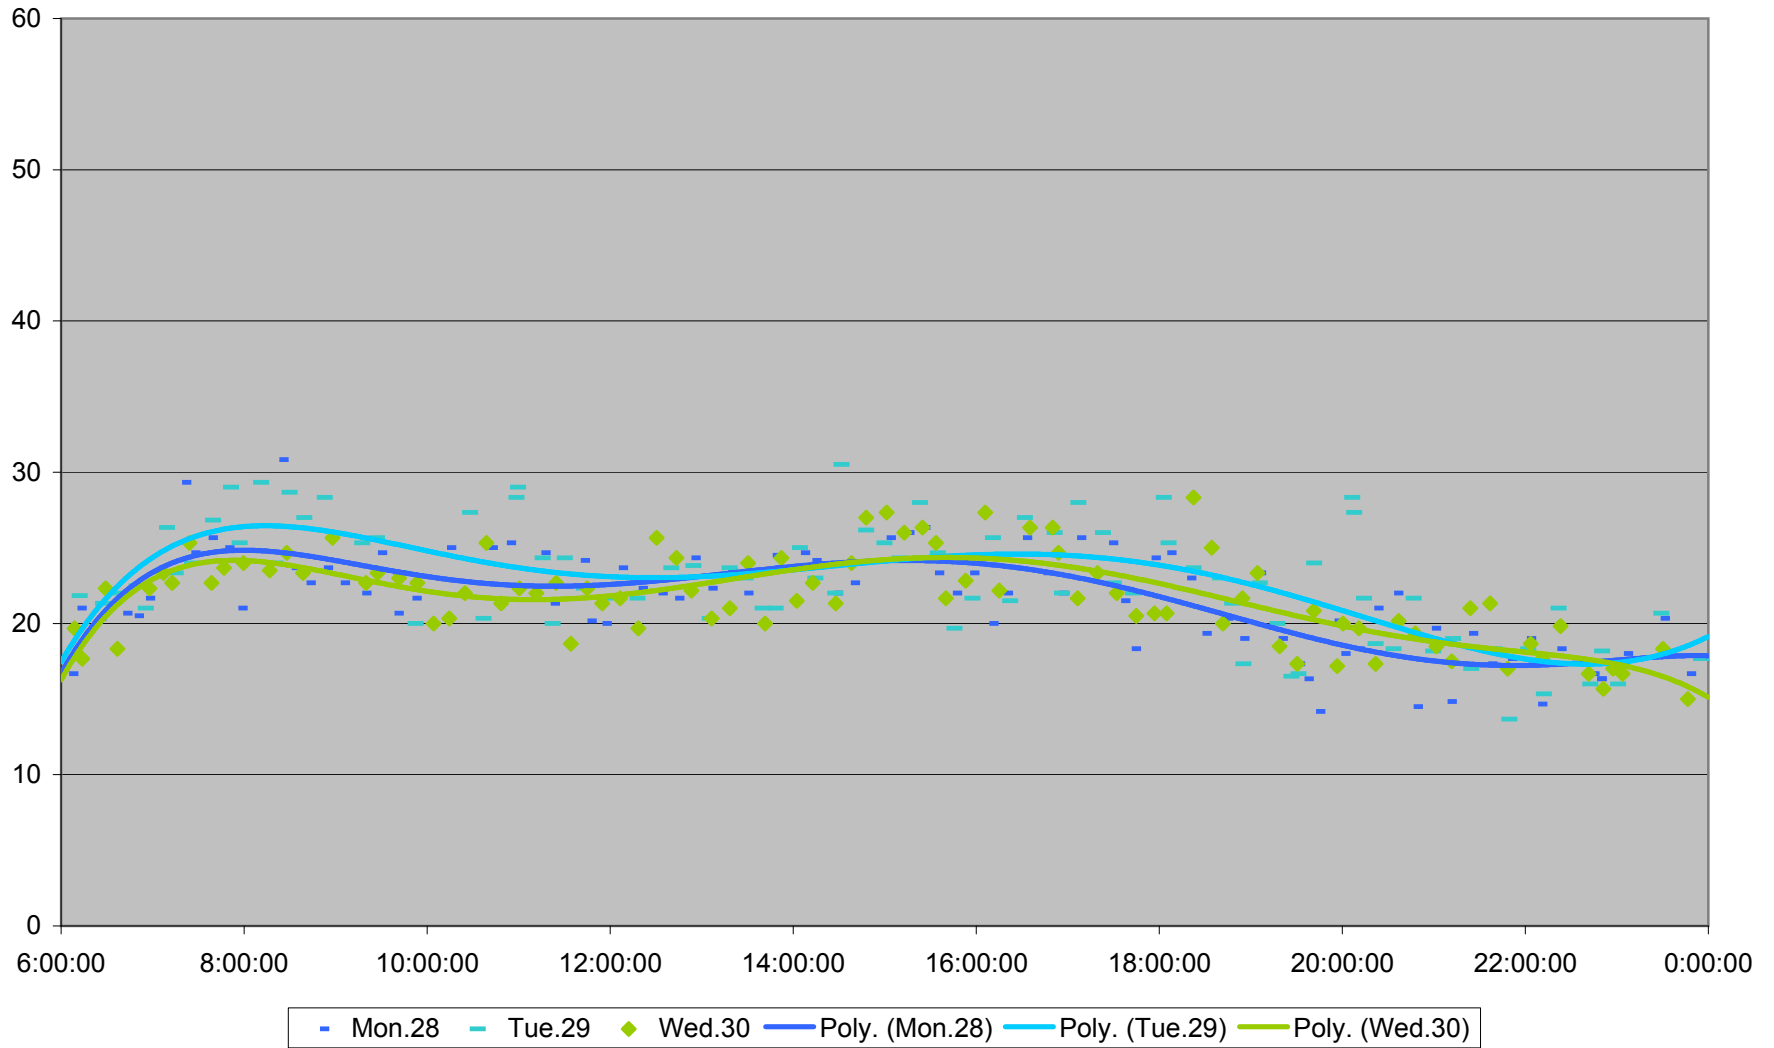

501 Queen Link Times From Long Branch Loop To Lakeshore Humber Eastbound November 2011

501 Queen Link Times From Long Branch Loop To Lakeshore Humber Eastbound November 2011

501 Queen Link Times From Long Branch Loop To Lakeshore Humber Eastbound November 2011

501 Queen Link Times From Long Branch Loop To Lakeshore Humber Eastbound November 2011

501 Queen Link Times From Long Branch Loop To Lakeshore Humber Eastbound November 2011