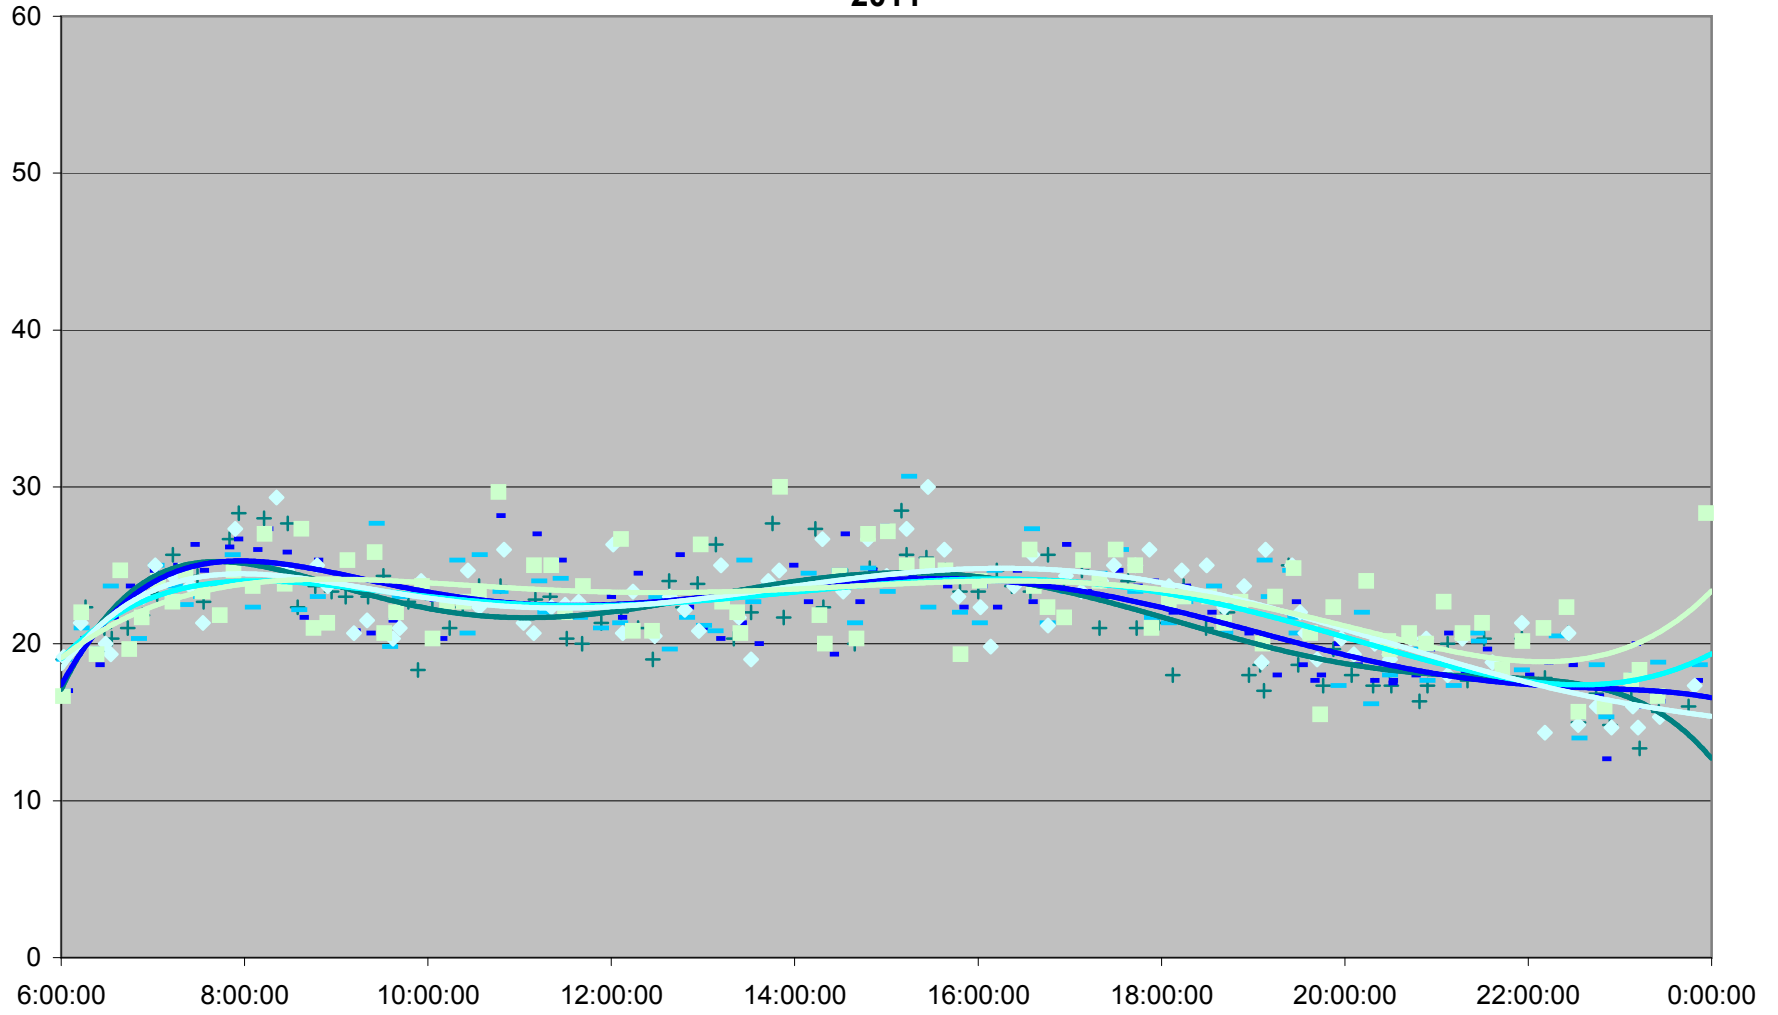

501 Queen Link Times From Long Branch Loop To Lakeshore Humber Eastbound November 2011

501 Queen Link Times From Long Branch Loop To Lakeshore Humber Eastbound November 2011

501 Queen Link Times From Long Branch Loop To Lakeshore Humber Eastbound November 2011

501 Queen Link Times From Long Branch Loop To Lakeshore Humber Eastbound November 2011

501 Queen Link Times From Long Branch Loop To Lakeshore Humber Eastbound November 2011