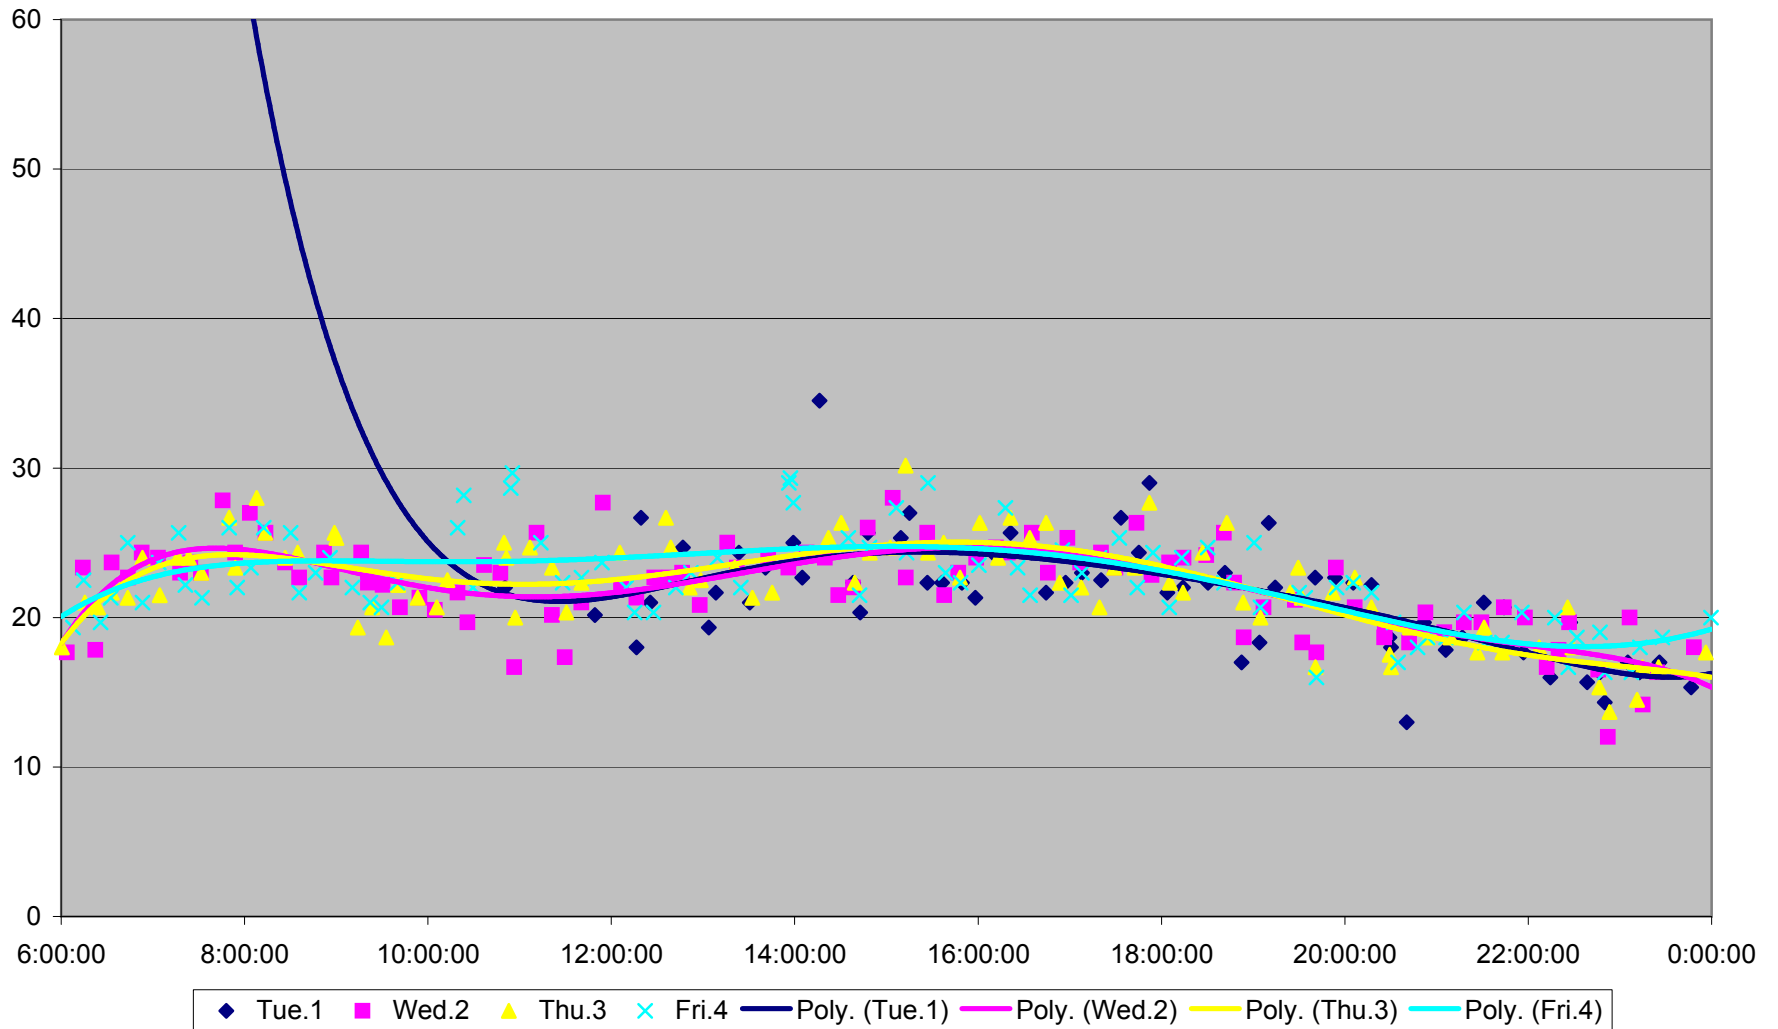

501 Queen Link Times From Long Branch Loop To Lakeshore Humber Eastbound November 2011

501 Queen Link Times From Long Branch Loop To Lakeshore Humber Eastbound November 2011

501 Queen Link Times From Long Branch Loop To Lakeshore Humber Eastbound November 2011

501 Queen Link Times From Long Branch Loop To Lakeshore Humber Eastbound November 2011

501 Queen Link Times From Long Branch Loop To Lakeshore Humber Eastbound November 2011