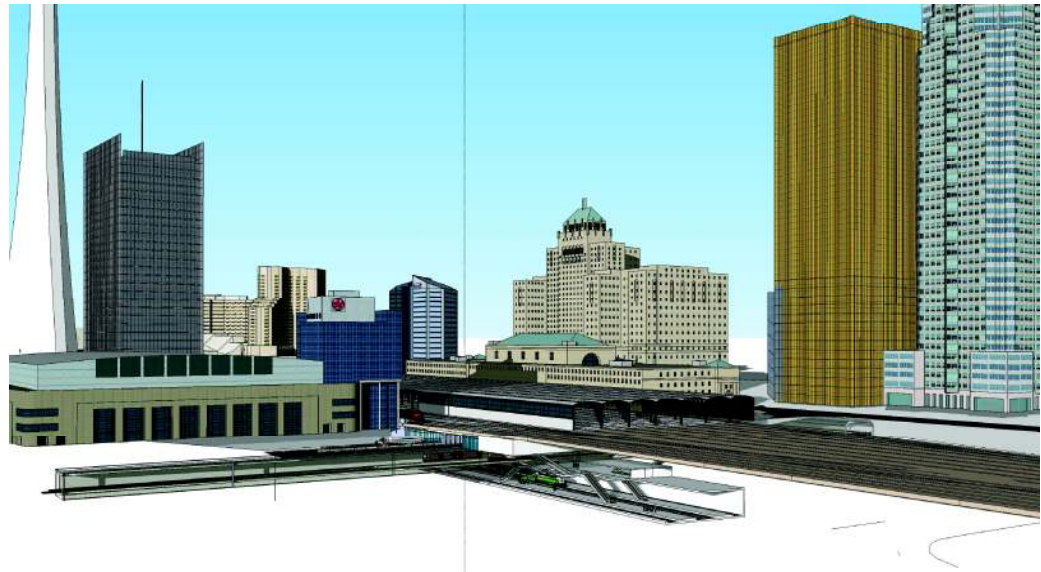

**USRC CAPACITY STUDY  
ARTIST CONCEPT SHOWING SECTIONAL VIEWS OF  
PLATFORM BELOW UNION STATION AT BAY STREET**

**DRAWING # 060145649\_SK-05**

SCALE  
1" = 100'

AECOM Canada Ltd.  
5080 Commerce Boulevard, Mississauga, Ontario, Canada L4W 4P2  
T905.238.0007 F905.238.0038

**SCHEMATIC SECTION SHOWING PLATFORM LEVEL FOR ELECTRICIFIED HEAVY RAIL TRANSIT OPTION**

**SCHEMATIC SECTION LIGHT RAIL SUBWAY TRANSIT OPTION**

**ARTIST CONCEPT SHOWING SECTIONAL VIEWS OF PLATFORM BELOW UNION STATION AT BAY STREET**