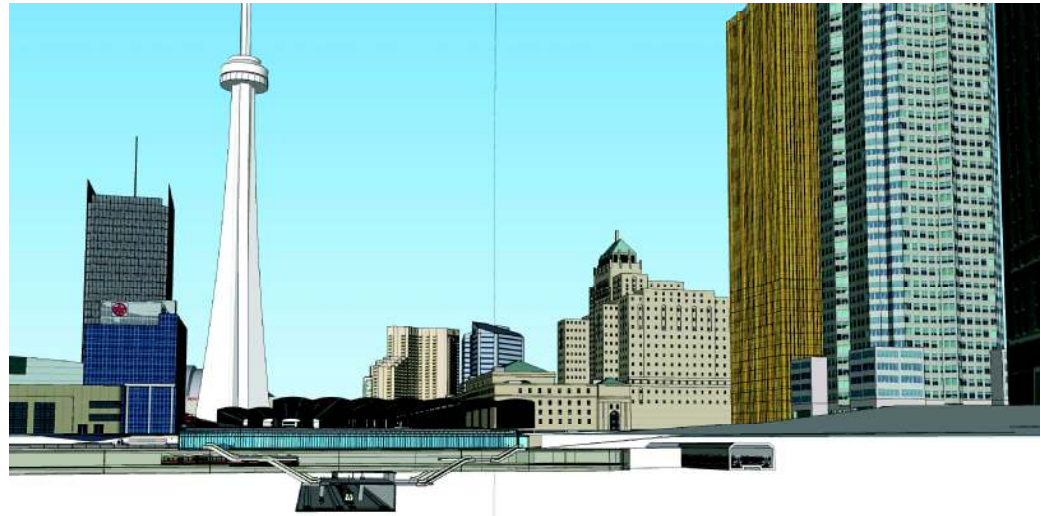

**USRC CAPACITY STUDY  
ARTIST CONCEPT SHOWING SECTIONAL VIEWS OF  
PLATFORM BELOW UNION STATION AT BAY STREET**

**DRAWING # 060145649\_SK-05**

SCALE  
1" = 100'

AECOM Canada Ltd.  
5080 Commerce Boulevard, Mississauga, Ontario, Canada L4W 4P2  
T905.238.0007 F905.238.0038

**SCHEMATIC SECTION SHOWING PLATFORM LEVEL FOR ELECTRICIFIED HEAVY RAIL TRANSIT OPTION**

**SCHEMATIC SECTION LIGHT RAIL SUBWAY TRANSIT OPTION**

**ARTIST CONCEPT SHOWING SECTIONAL VIEWS OF PLATFORM BELOW UNION STATION AT BAY STREET**