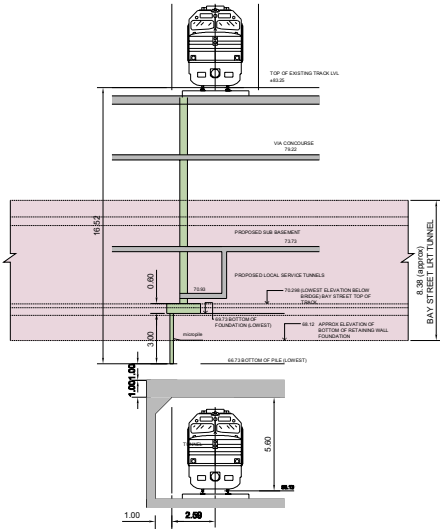

**USRC CAPACITY STUDY  
ARTIST CONCEPT SHOWING SECTIONAL VIEWS OF  
PLATFORM BELOW UNION STATION AT BAY STREET**

**DRAWING # 060145649\_SK-05**

SCALE  
1" = 100'

AECOM Canada Ltd.  
5080 Commerce Boulevard, Mississauga, Ontario, Canada L4W 4P2  
T905.238.0007 F905.238.0038

**SCHEMATIC SECTION SHOWING PLATFORM LEVEL FOR ELECTRICIFIED HEAVY RAIL TRANSIT OPTION**

**SCHEMATIC SECTION LIGHT RAIL SUBWAY TRANSIT OPTION**

**ARTIST CONCEPT SHOWING SECTIONAL VIEWS OF PLATFORM BELOW UNION STATION AT BAY STREET**