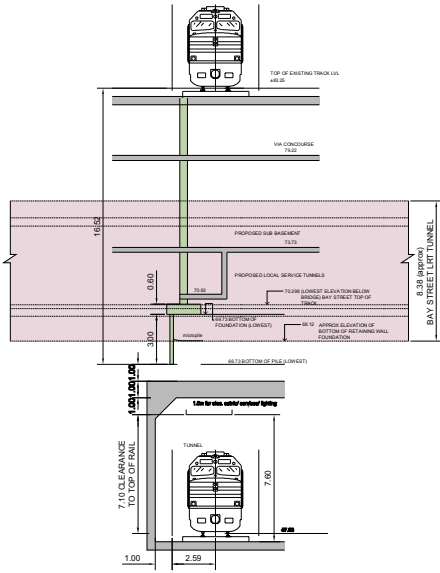

**USRC CAPACITY STUDY  
ARTIST CONCEPT SHOWING SECTIONAL VIEWS OF  
PLATFORM BELOW UNION STATION AT BAY STREET**

**DRAWING # 060145649\_SK-05**

SCALE  
1" = 100'

AECOM Canada Ltd.  
5080 Commerce Boulevard, Mississauga, Ontario, Canada L4W 4P2  
T905.238.0007 F905.238.0038

**SCHEMATIC SECTION SHOWING PLATFORM LEVEL FOR ELECTRICIFIED HEAVY RAIL TRANSIT OPTION**

**SCHEMATIC SECTION LIGHT RAIL SUBWAY TRANSIT OPTION**

**ARTIST CONCEPT SHOWING SECTIONAL VIEWS OF PLATFORM BELOW UNION STATION AT BAY STREET**