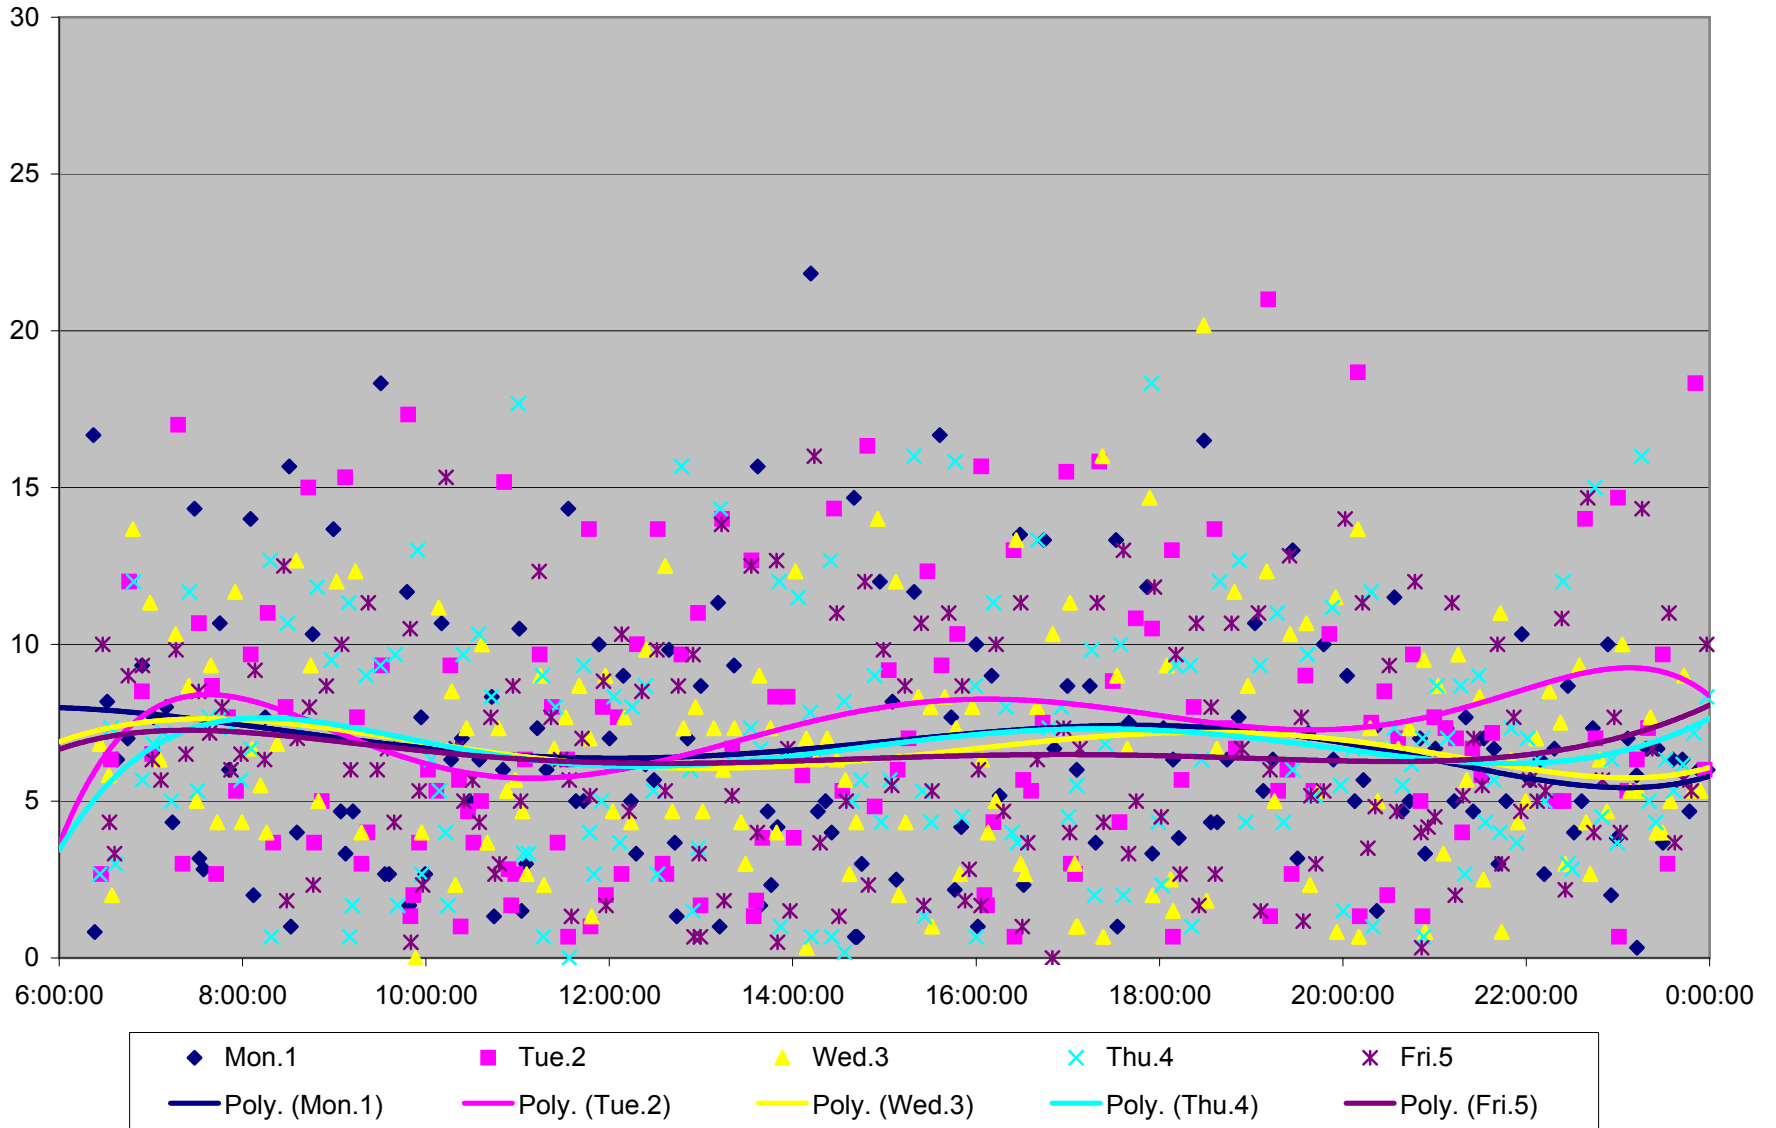

510 Spadina Headways at York Eastbound February 2010

510 Spadina Headways at York Eastbound February 2010

510 Spadina Headways at York Eastbound February 2010

510 Spadina Headways at York Eastbound February 2010

510 Spadina Headways at York Eastbound February 2010