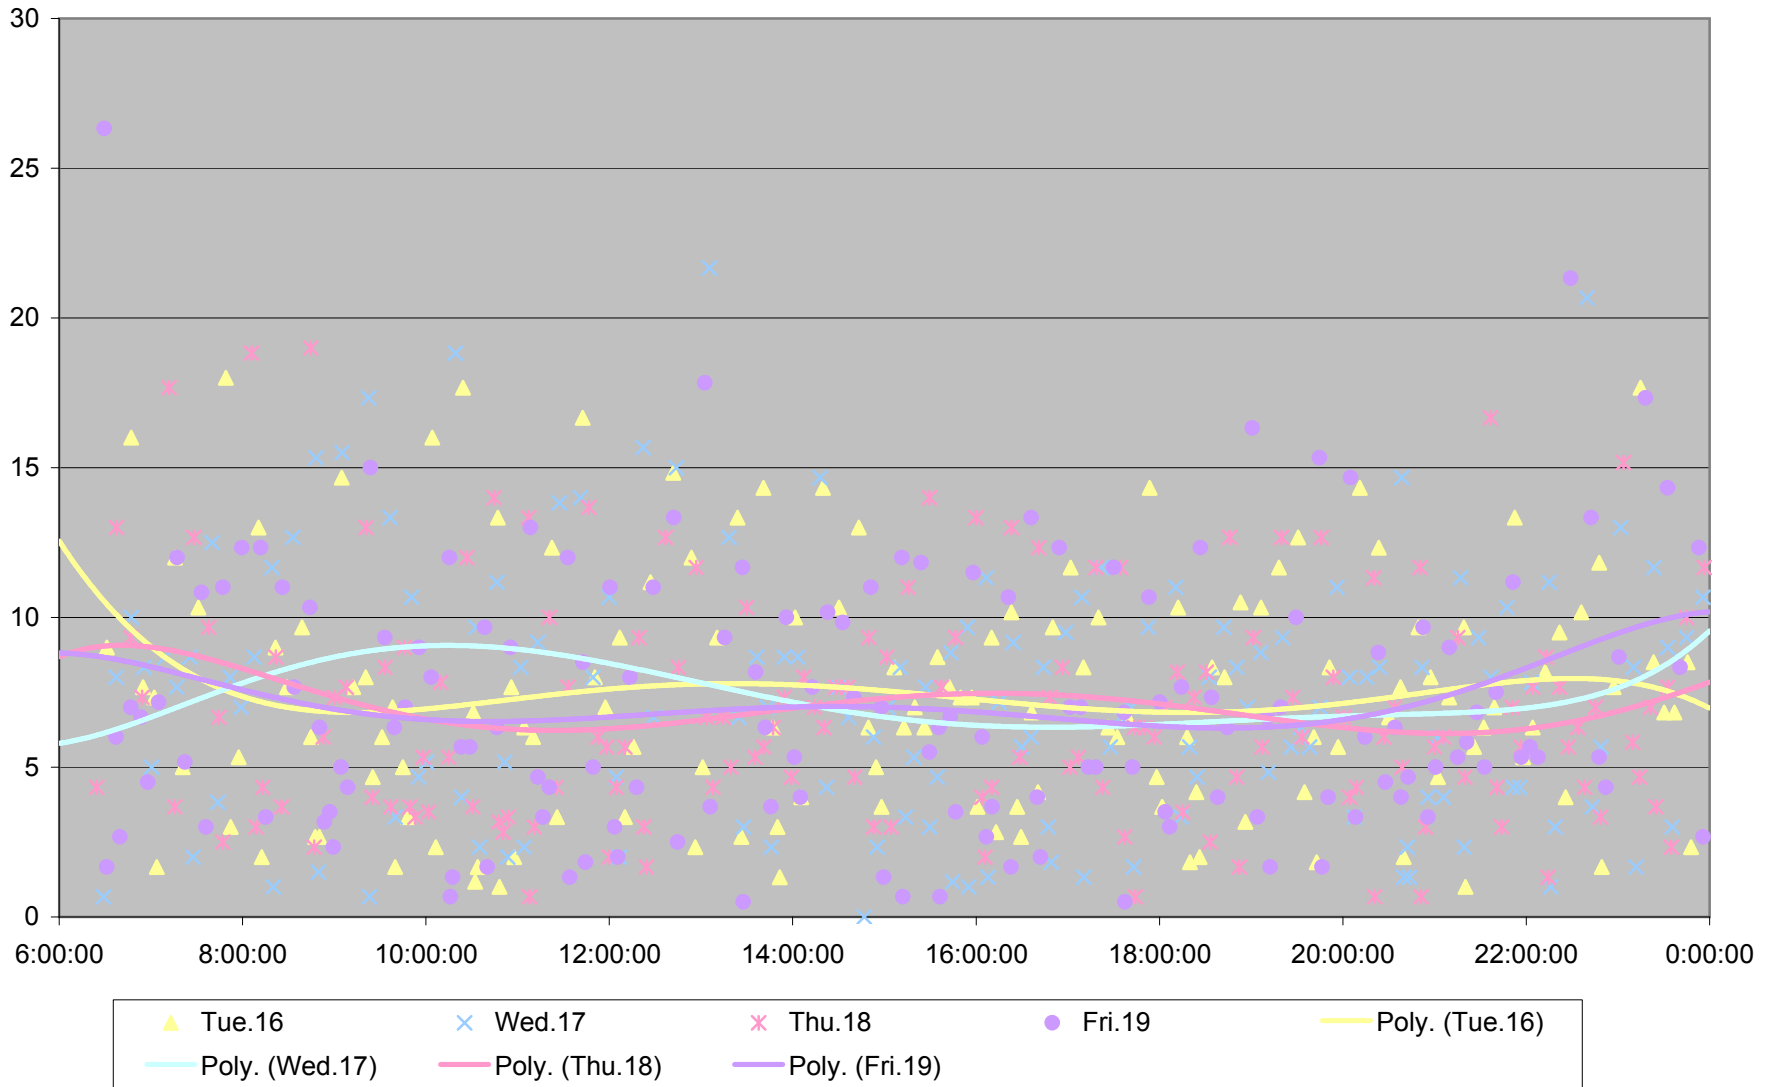

510 Spadina Headways at York Eastbound February 2010

510 Spadina Headways at York Eastbound February 2010

510 Spadina Headways at York Eastbound February 2010

510 Spadina Headways at York Eastbound February 2010

510 Spadina Headways at York Eastbound February 2010