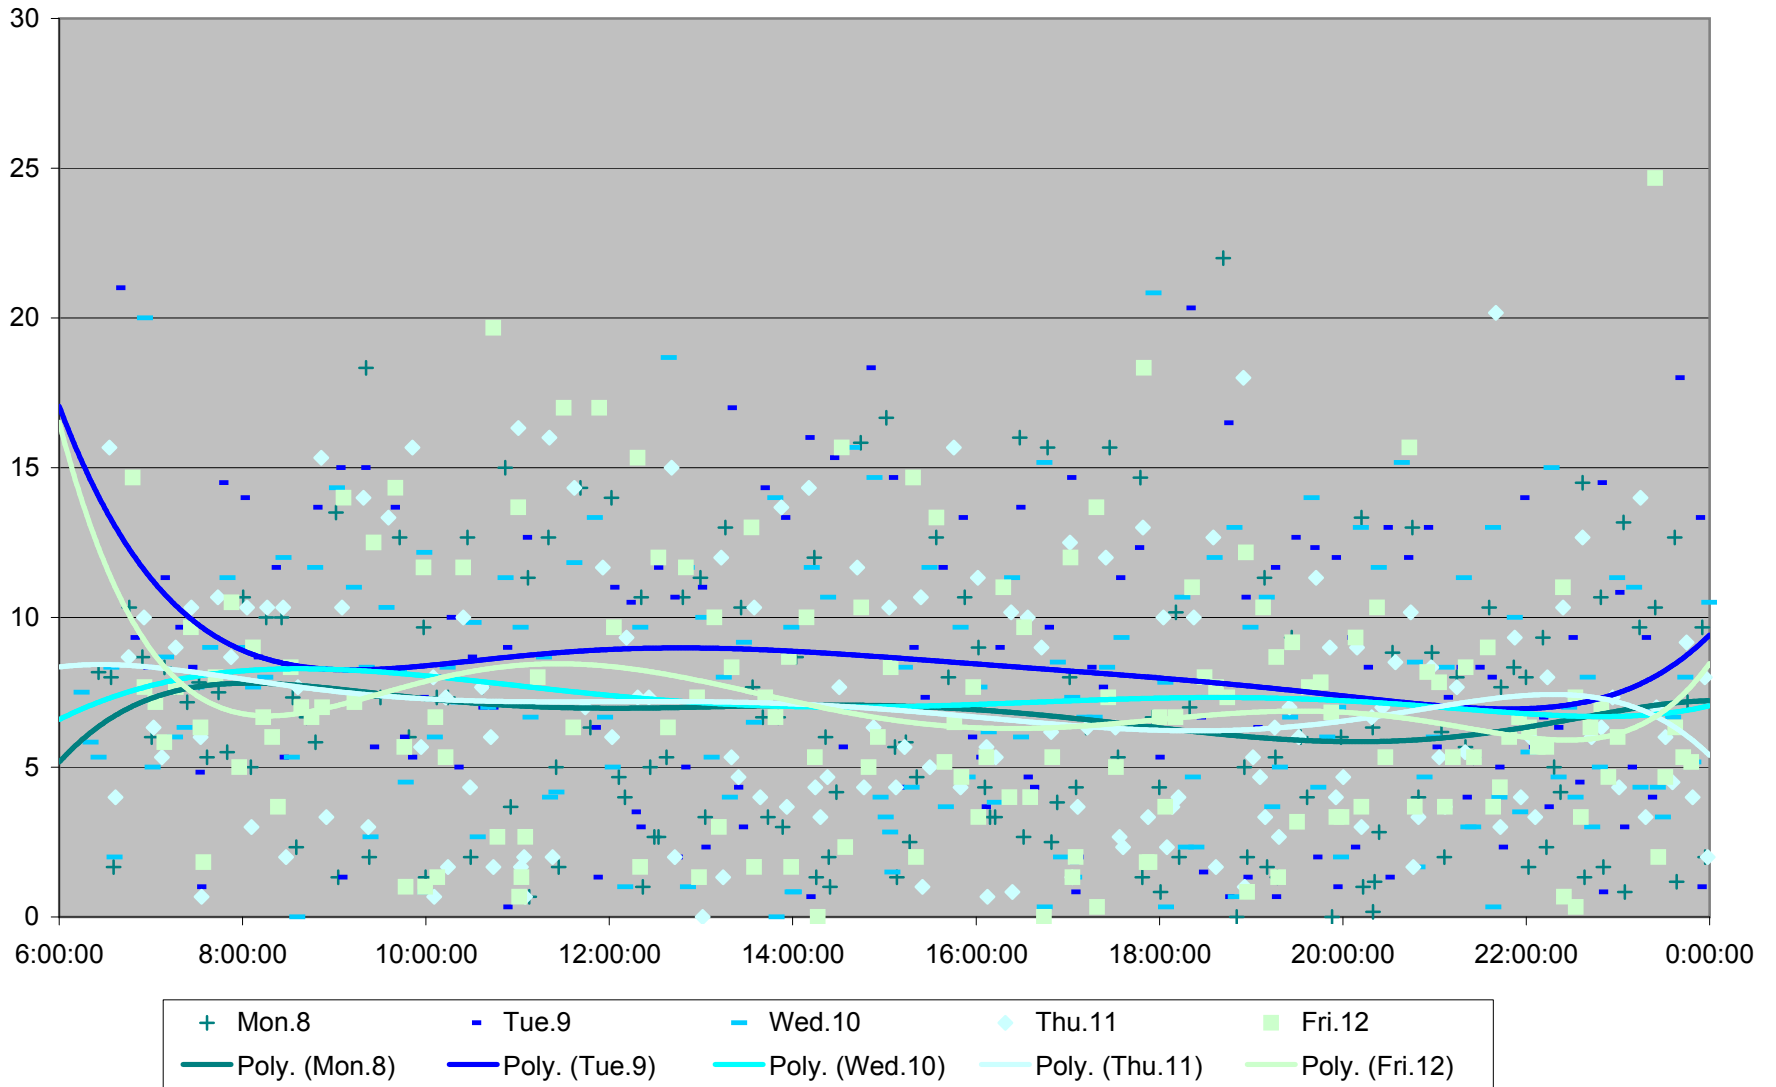

510 Spadina Headways at York Eastbound February 2010

510 Spadina Headways at York Eastbound February 2010

510 Spadina Headways at York Eastbound February 2010

510 Spadina Headways at York Eastbound February 2010

510 Spadina Headways at York Eastbound February 2010