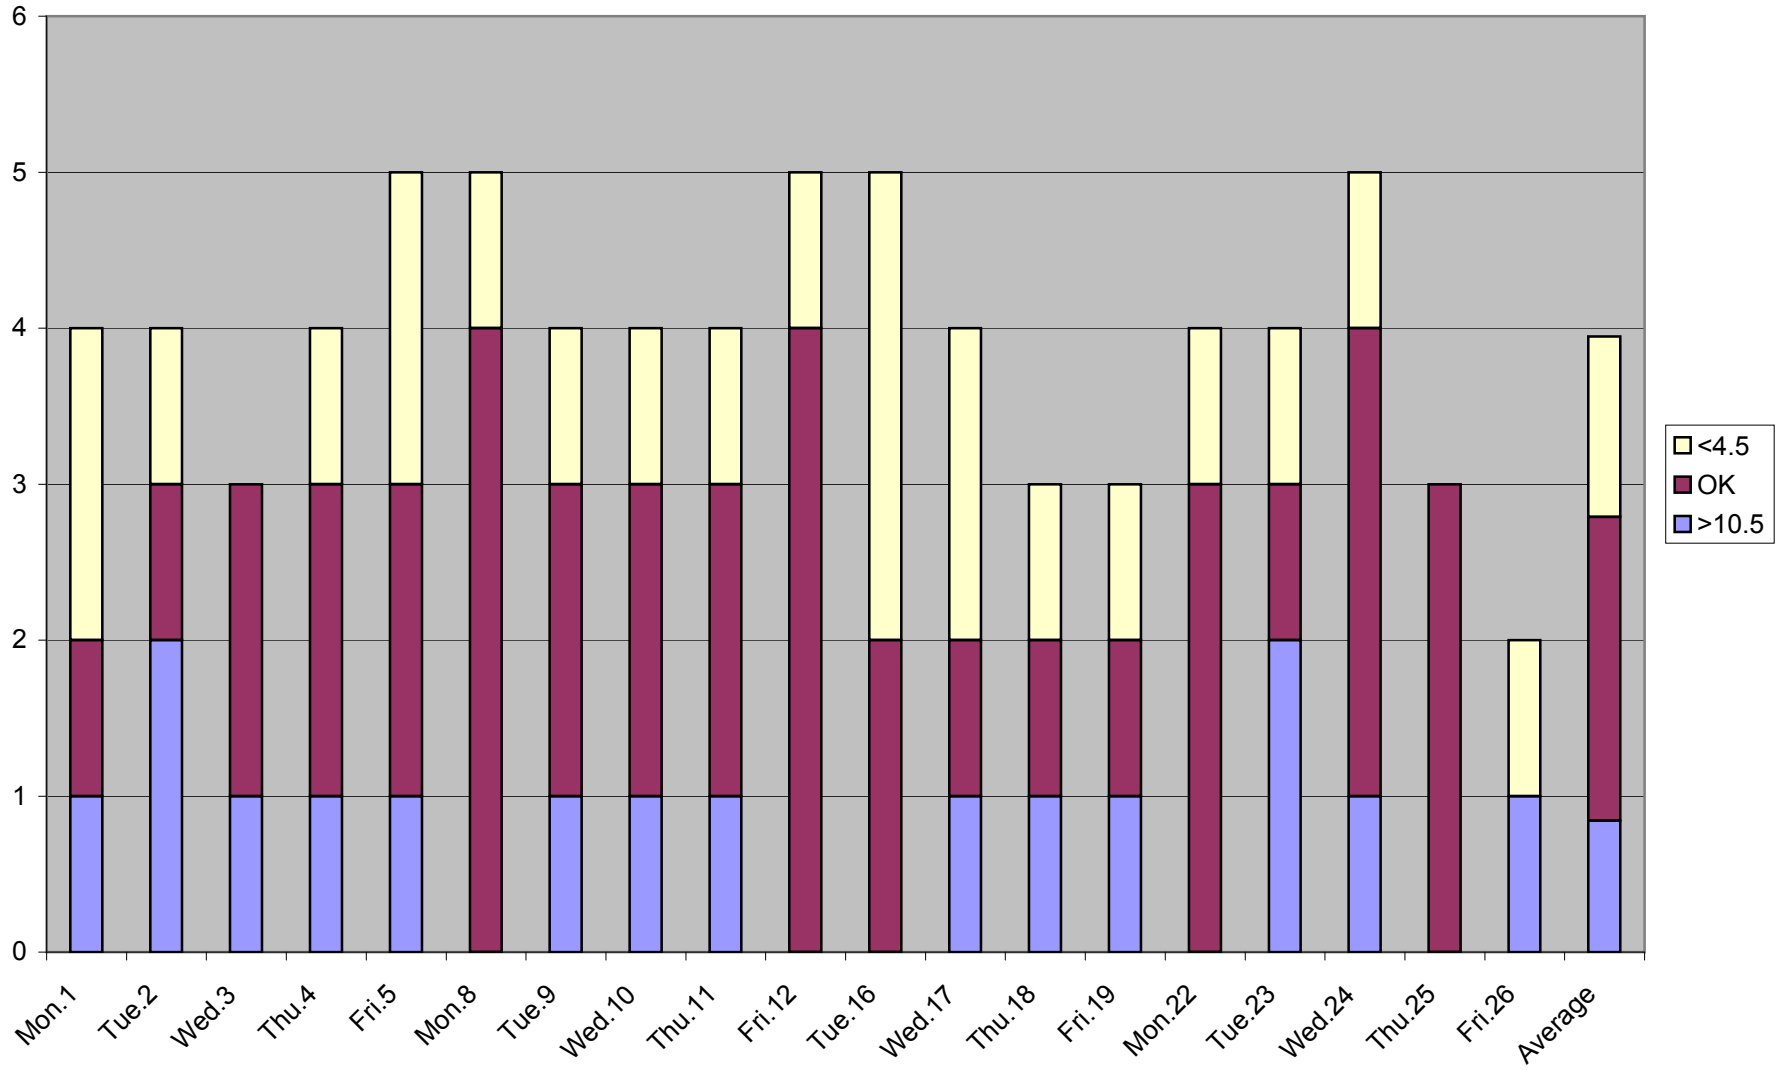

Spadina Headways South of King Northbound 0700 to 0730 February 2010

Spadina Headways South of King Northbound 0730 to 0800 February 2010

Spadina Headways South of King Northbound 0800 to 0830 February 2010

Spadina Headways South of King Northbound 0830 to 0900 February 2010