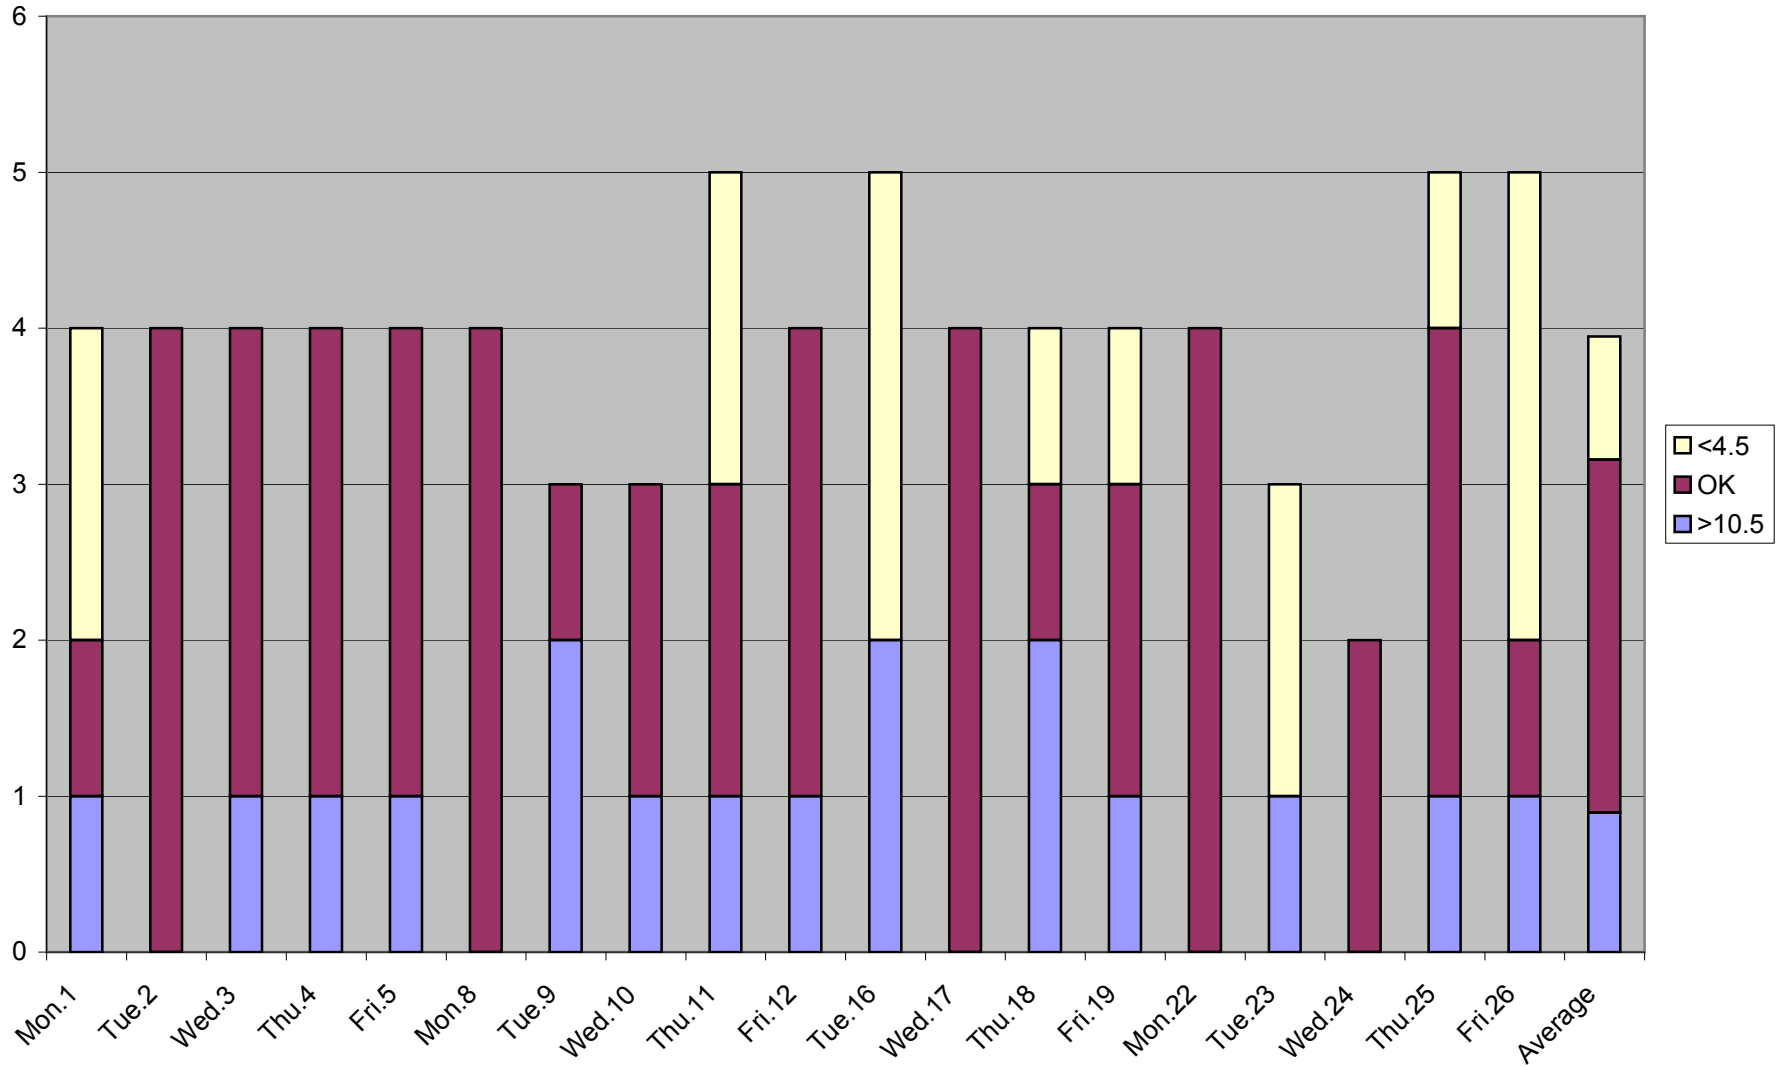

Spadina Headways South of King Northbound 0700 to 0730 February 2010

Spadina Headways South of King Northbound 0730 to 0800 February 2010

Spadina Headways South of King Northbound 0800 to 0830 February 2010

Spadina Headways South of King Northbound 0830 to 0900 February 2010