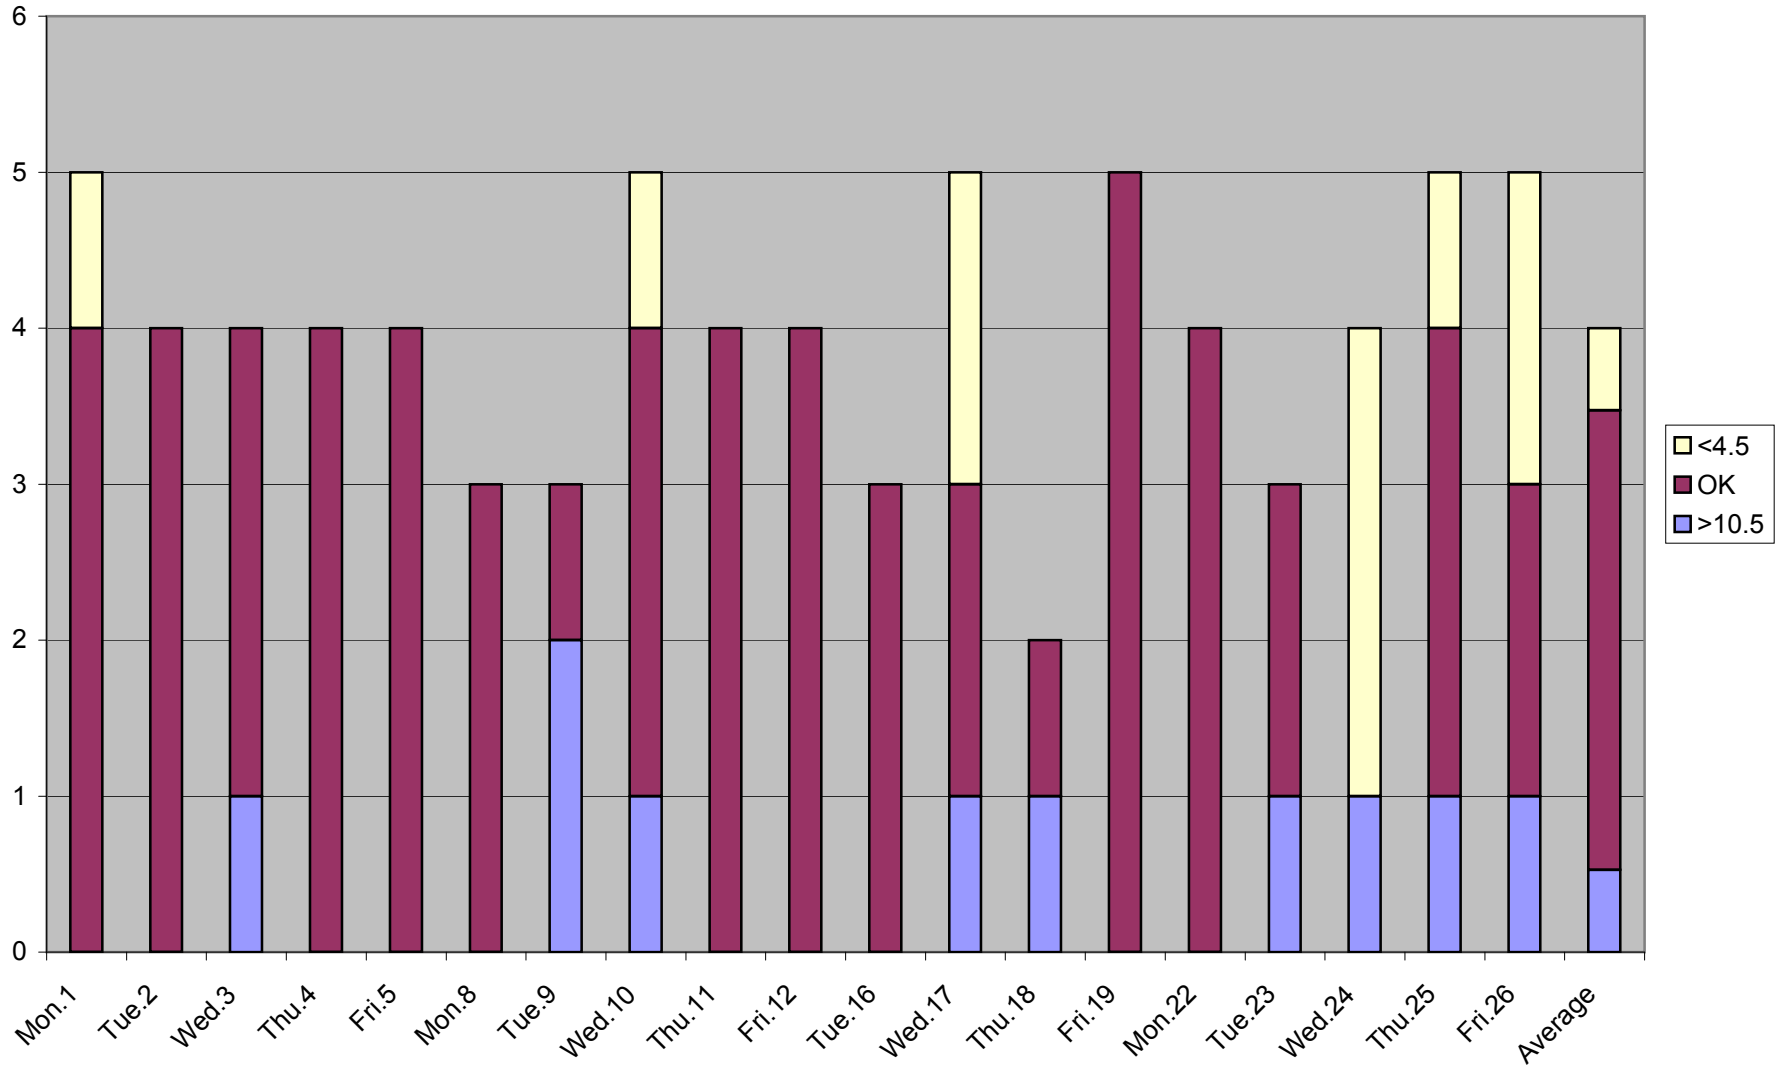

Spadina Headways South of King Northbound 0700 to 0730 February 2010

Spadina Headways South of King Northbound 0730 to 0800 February 2010

Spadina Headways South of King Northbound 0800 to 0830 February 2010

Spadina Headways South of King Northbound 0830 to 0900 February 2010