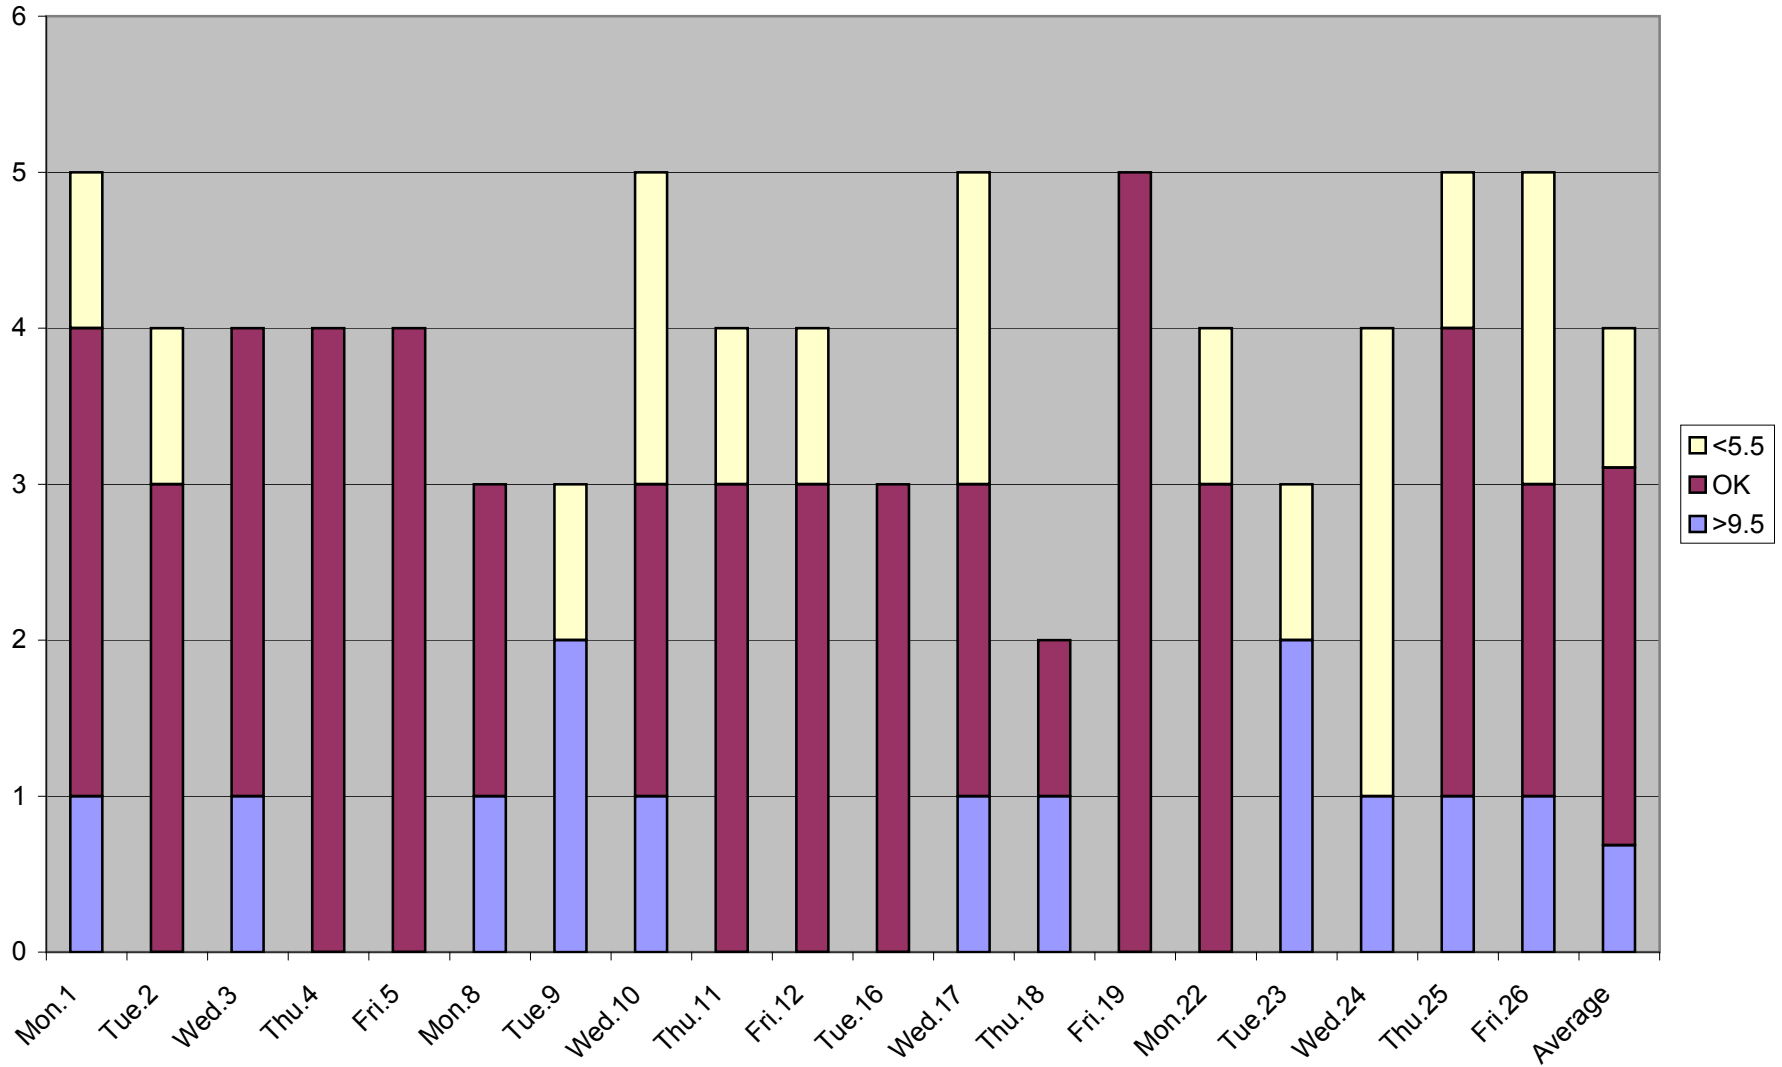

Spadina Headways South of King Northbound 0700 to 0730 February 2010

Spadina Headways South of King Northbound 0730 to 0800 February 2010

Spadina Headways South of King Northbound 0800 to 0830 February 2010

Spadina Headways South of King Northbound 0830 to 0900 February 2010