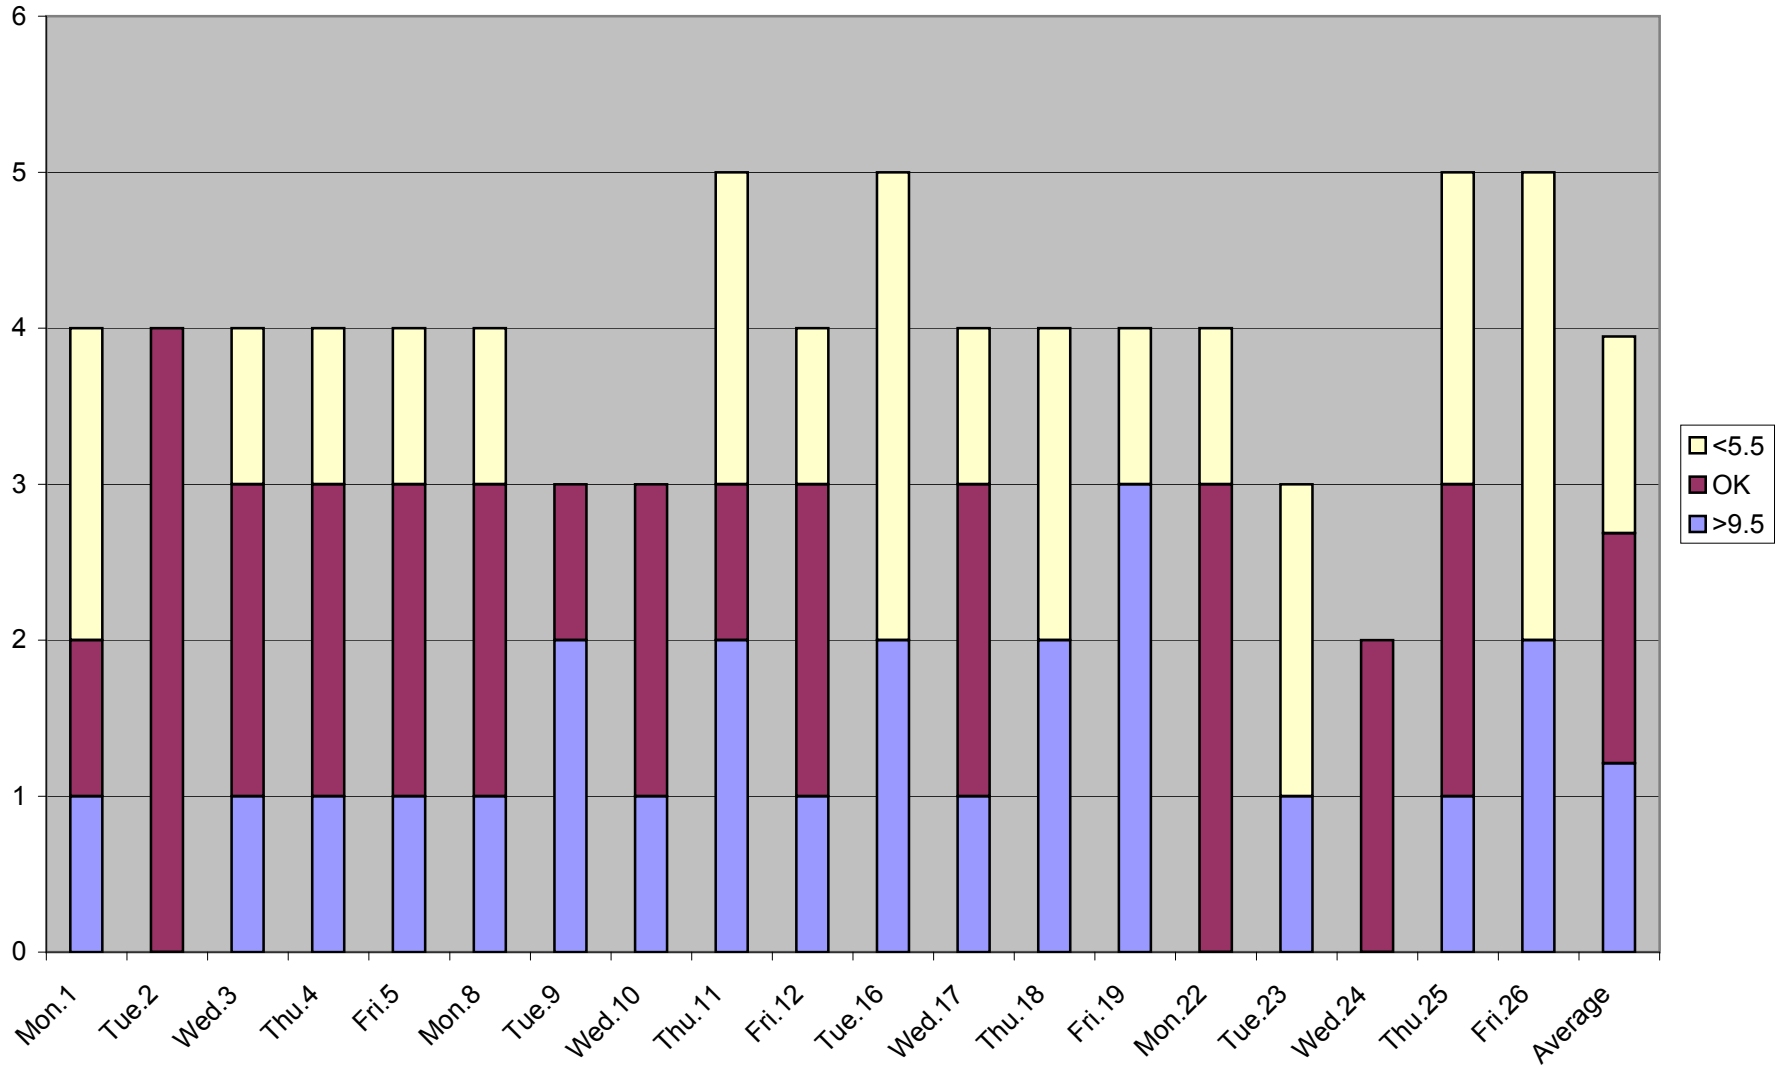

Spadina Headways South of King Northbound 0700 to 0730 February 2010

Spadina Headways South of King Northbound 0730 to 0800 February 2010

Spadina Headways South of King Northbound 0800 to 0830 February 2010

Spadina Headways South of King Northbound 0830 to 0900 February 2010