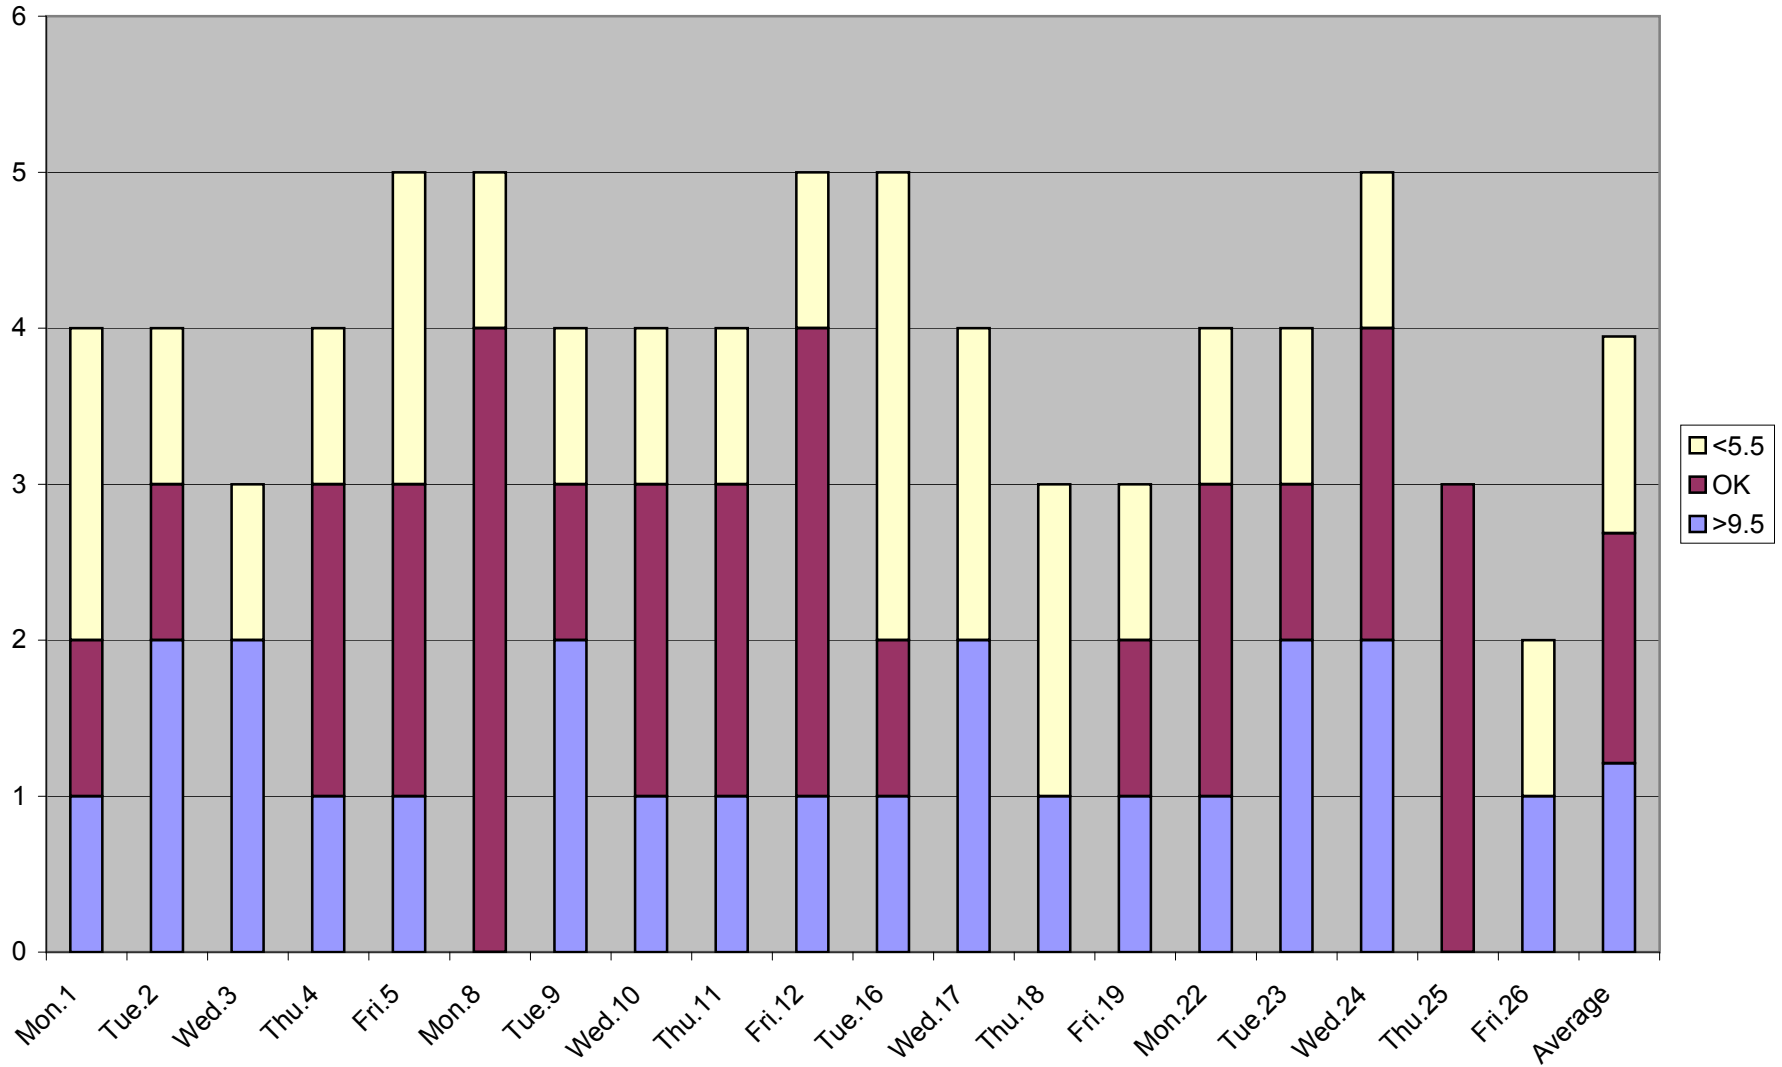

Spadina Headways South of King Northbound 0700 to 0730 February 2010

Spadina Headways South of King Northbound 0730 to 0800 February 2010

Spadina Headways South of King Northbound 0800 to 0830 February 2010

Spadina Headways South of King Northbound 0830 to 0900 February 2010