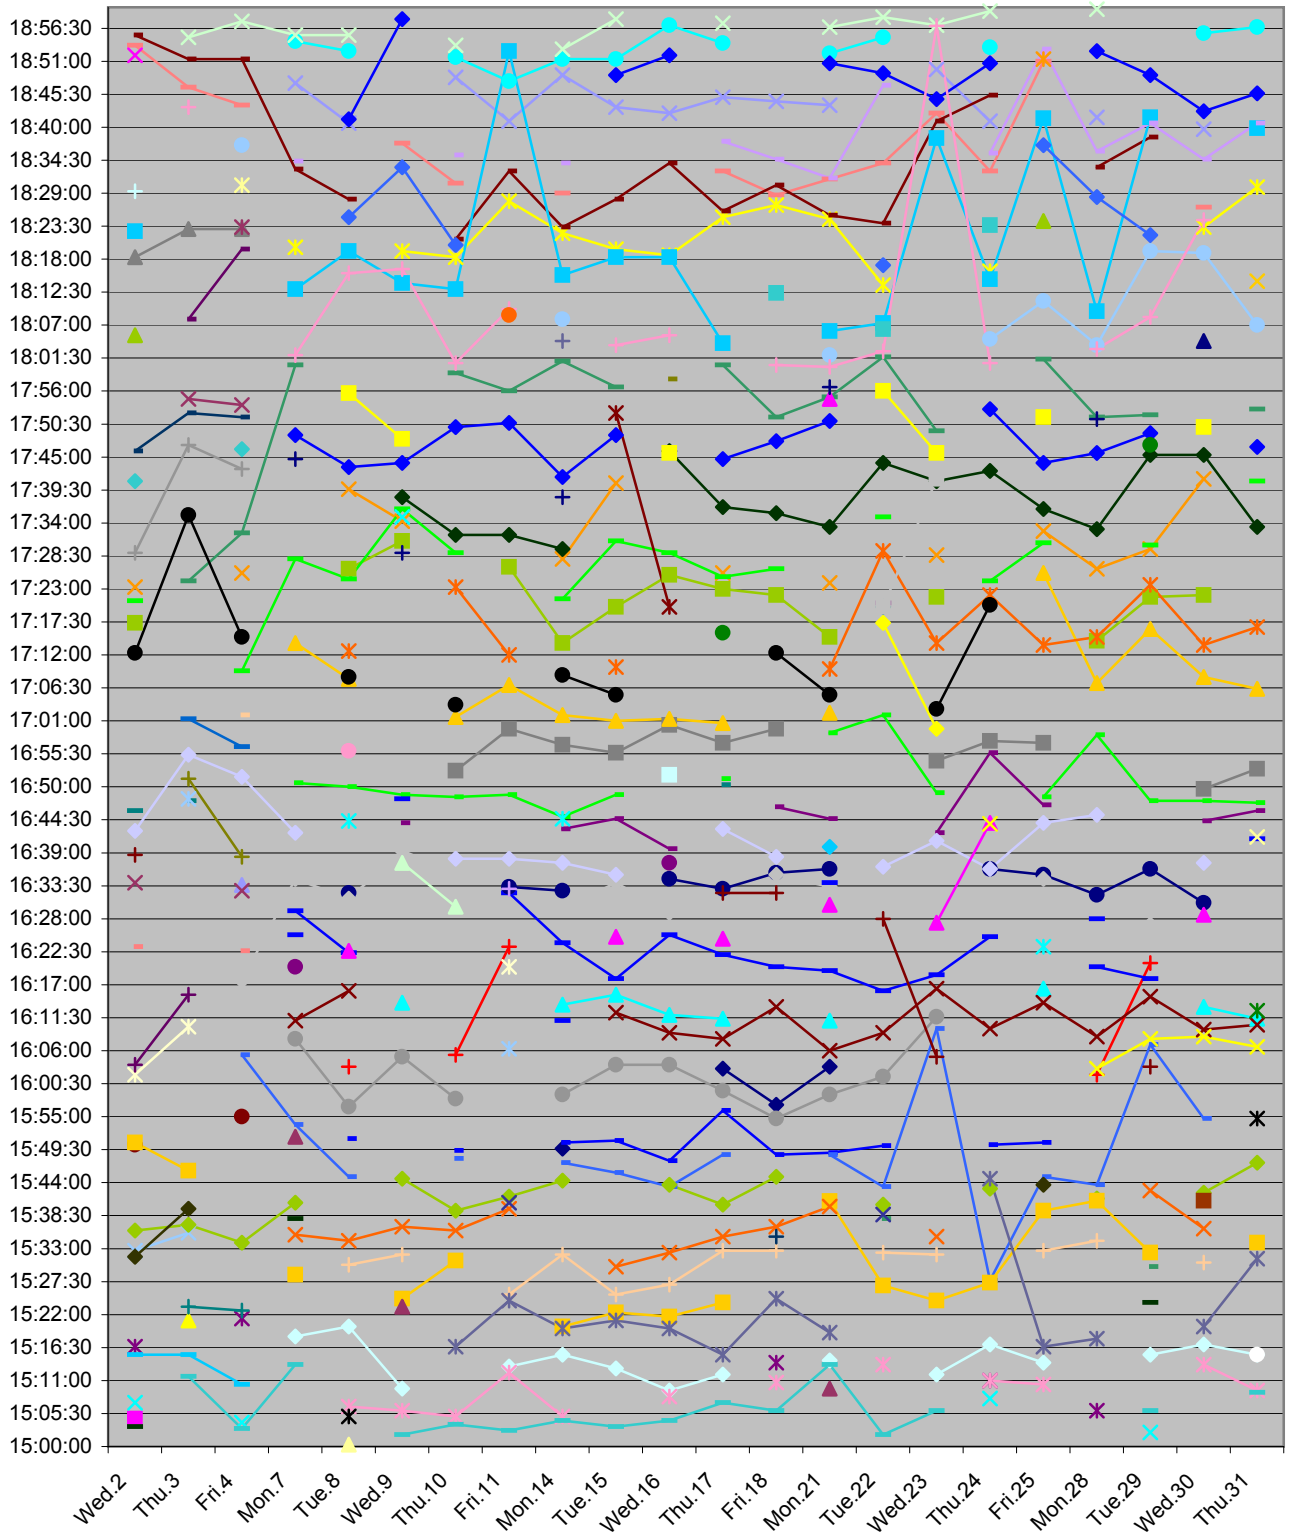

501 Queen Schedule Reliability at Woodbine Ave. Eastbound January 2008

501 Queen Schedule Reliability at Woodbine Ave. Eastbound January 2008