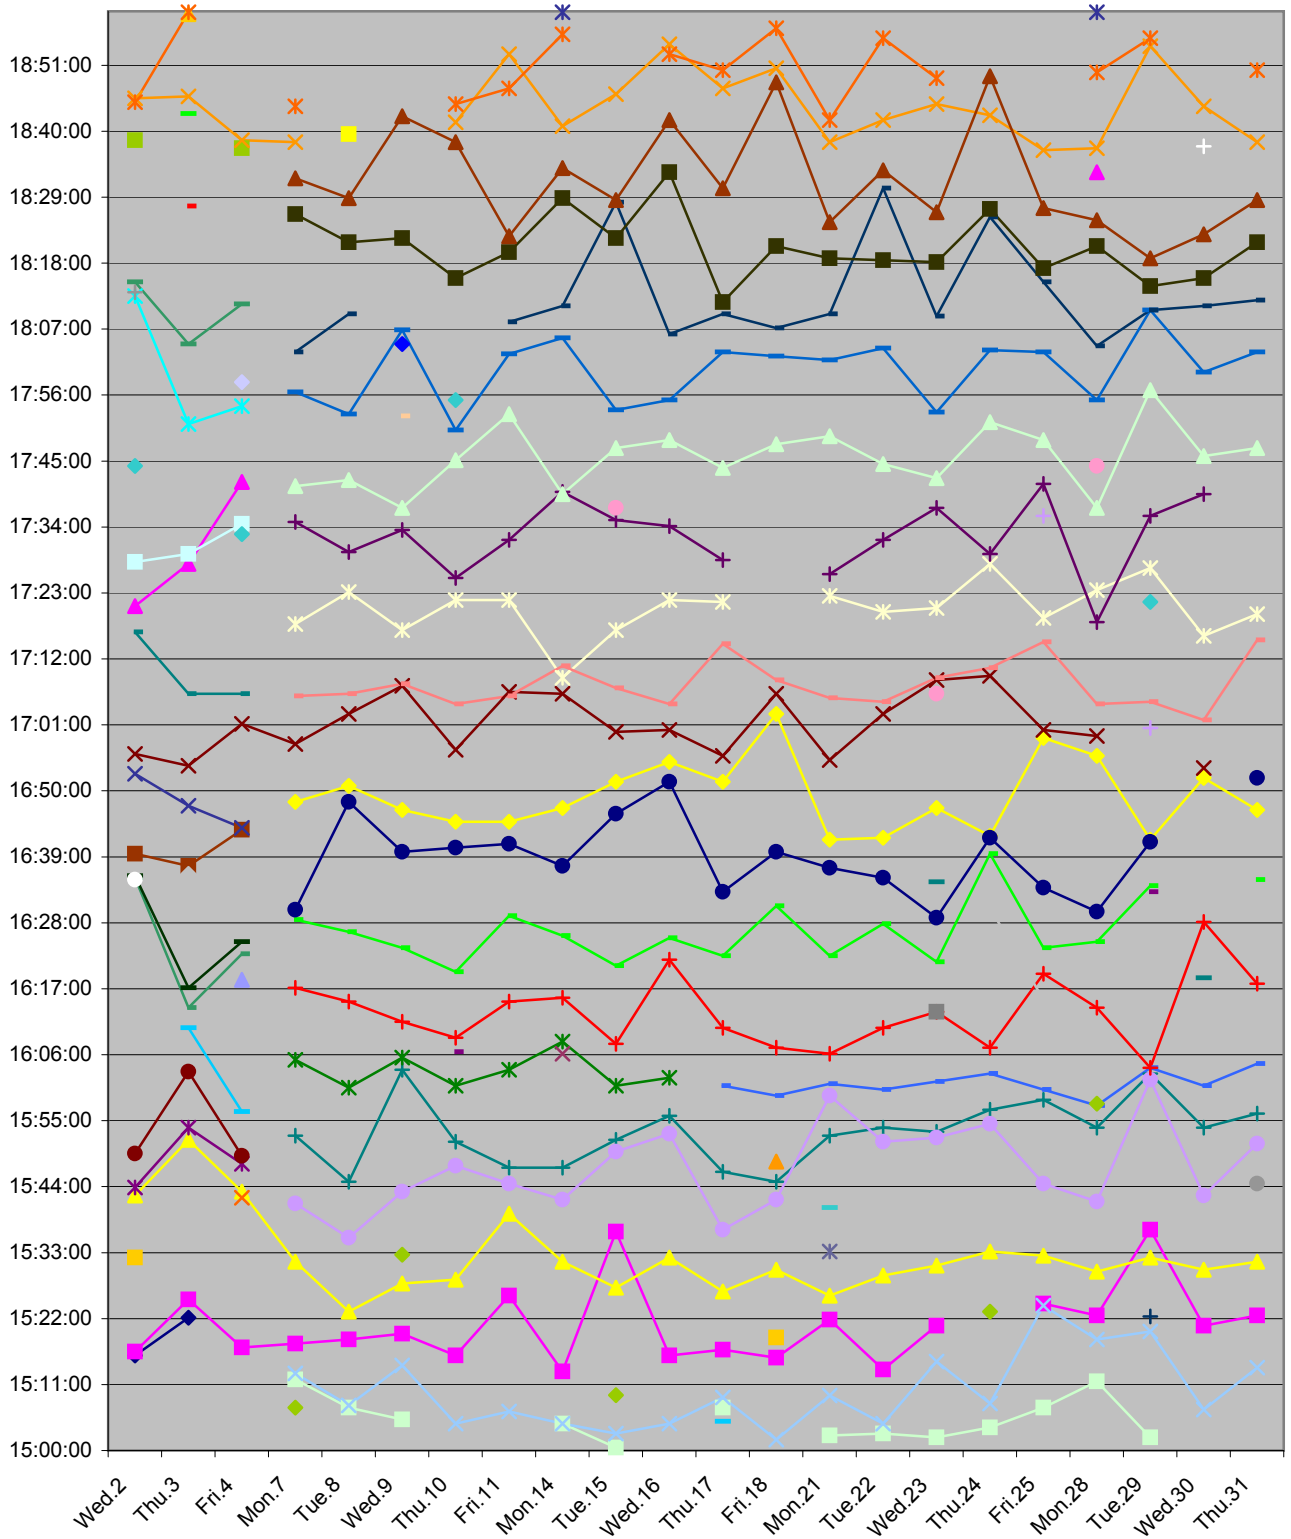

501 Queen Schedule Reliability at Lakeshore Humber Westbound January 2008

501 Queen Schedule Reliability at Lakeshore Humber Westbound January 2008

501 Queen Schedule Reliability at Lakeshore Humber Westbound January 2008