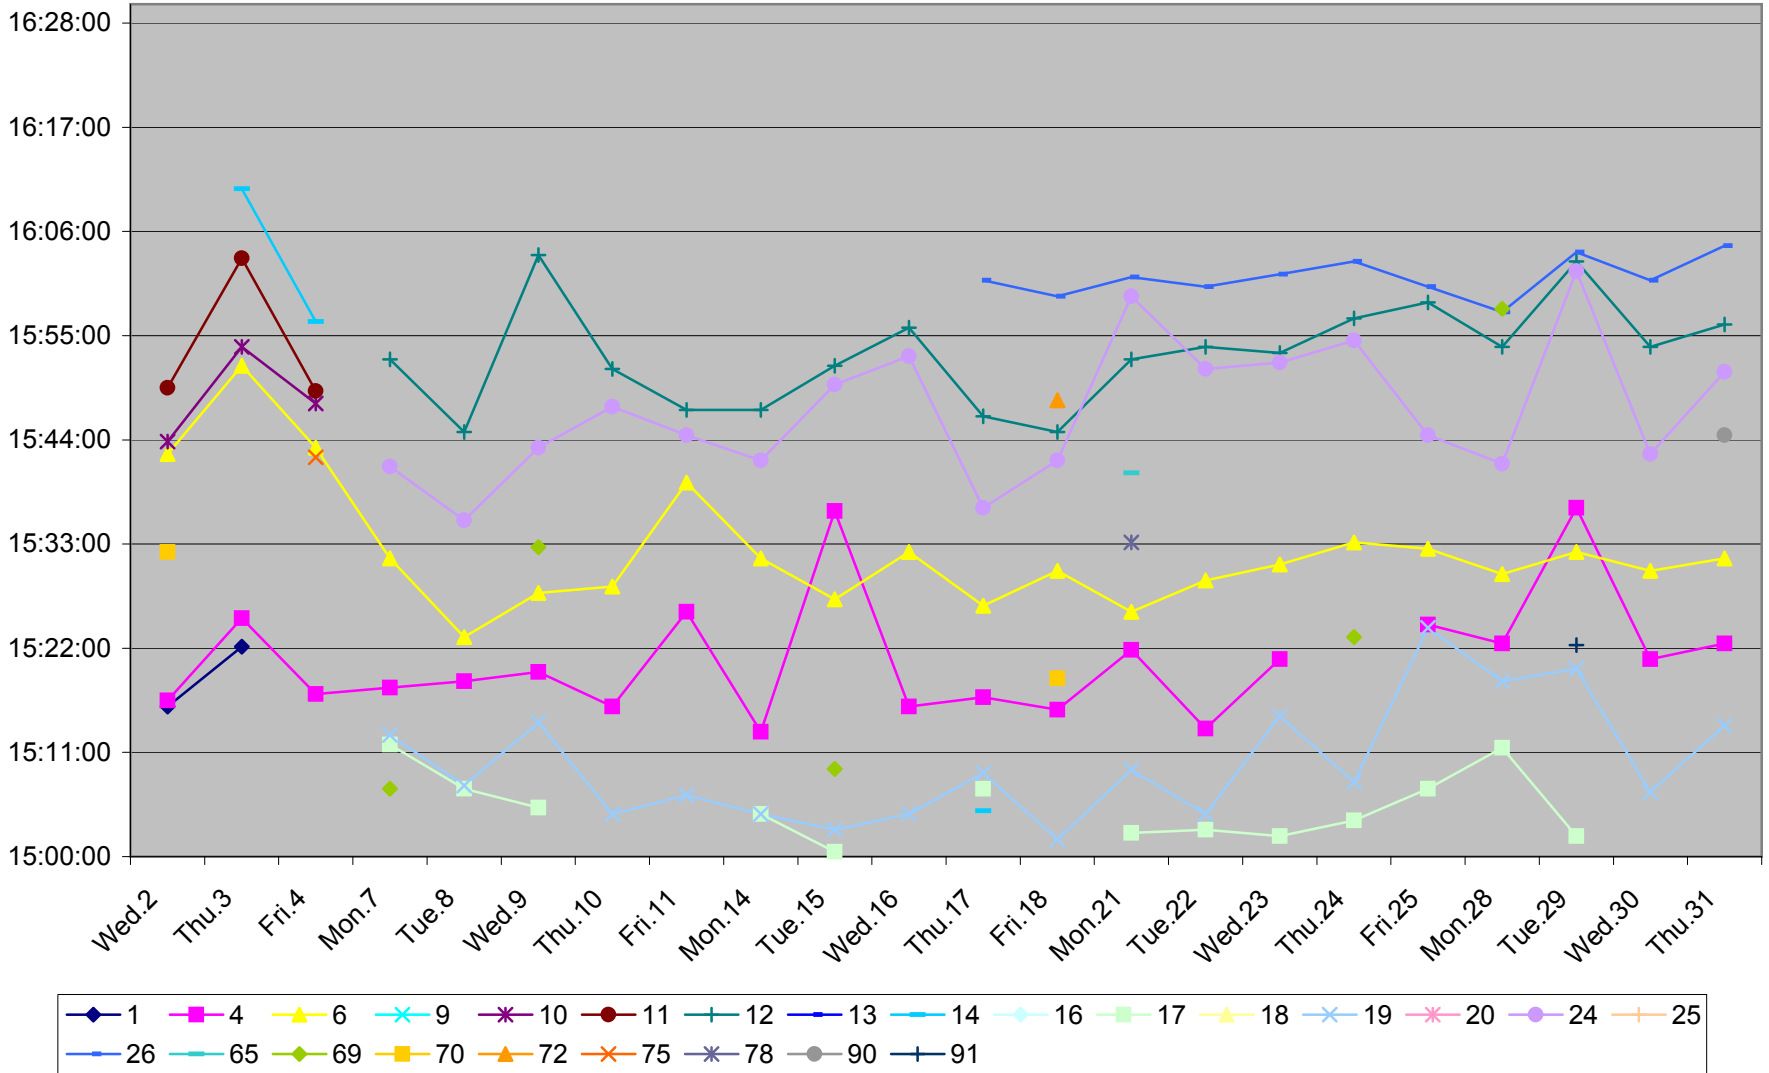

501 Queen Schedule Reliability at Lakeshore Humber Westbound January 2008

501 Queen Schedule Reliability at Lakeshore Humber Westbound January 2008

501 Queen Schedule Reliability at Lakeshore Humber Westbound January 2008