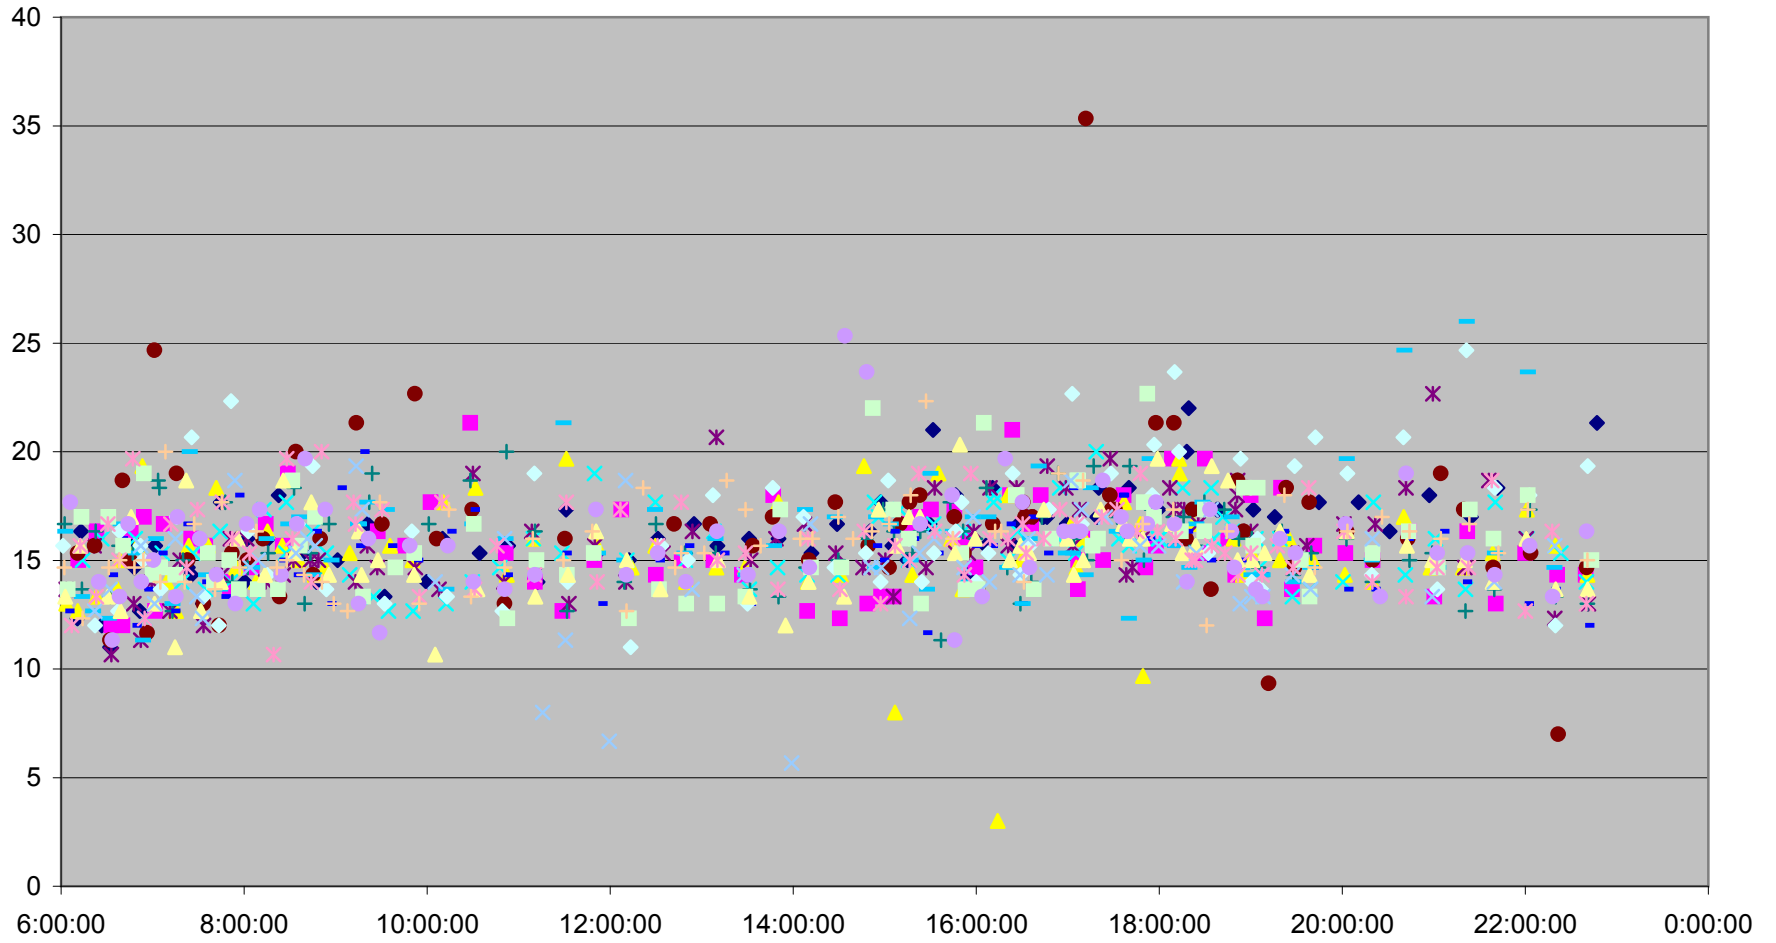

HARBOURFRONT Up from Union Station to Exhibition Loop

HARBOURFRONT Up from Union Station to Exhibition Loop

HARBOURFRONT Up from Union Station to Exhibition Loop

HARBOURFRONT Up from Union Station to Exhibition Loop

HARBOURFRONT Up from Union Station to Exhibition Loop

- | | | | | | | | |
|--------------|--------------|--------------|--------------|--------------|--------------|--------------|--------------|
| ◆ Fri.1.Dec | ■ Mon.4.Dec | ▲ Tue.5.Dec | ✕ Wed.6.Dec | ✱ Thu.7.Dec | ● Fri.8.Dec | + Mon.11.Dec | - Tue.12.Dec |
| - Wed.13.Dec | ◇ Thu.14.Dec | ■ Fri.15.Dec | ▲ Mon.18.Dec | ✕ Tue.19.Dec | ✱ Wed.20.Dec | ● Thu.21.Dec | + Fri.22.Dec |
| - Wed.27.Dec | - Thu.28.Dec | ◆ Fri.29.Dec | | | | | |

HARBOURFRONT Up from Union Station to Exhibition Loop

HARBOURFRONT Up from Union Station to Exhibition Loop