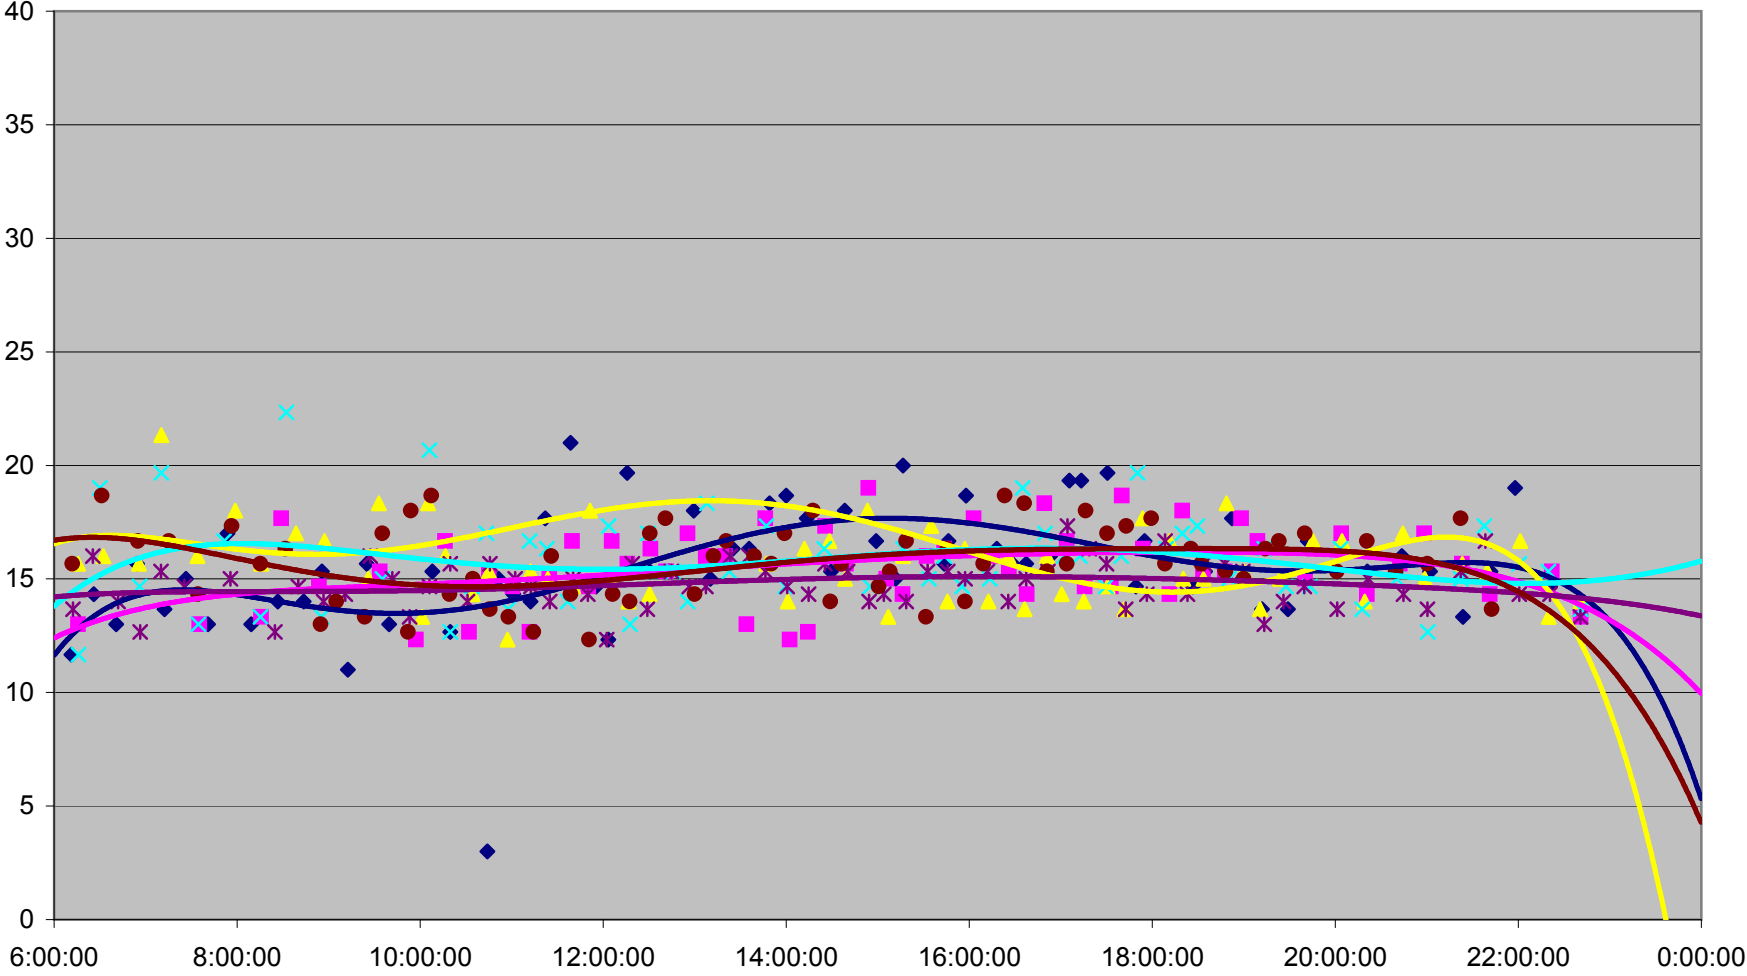

HARBOURFRONT Up from Union Station to Exhibition Loop

HARBOURFRONT Up from Union Station to Exhibition Loop

HARBOURFRONT Up from Union Station to Exhibition Loop

HARBOURFRONT Up from Union Station to Exhibition Loop

HARBOURFRONT Up from Union Station to Exhibition Loop

- | | | | | | | | |
|--------------|--------------|--------------|--------------|--------------|--------------|--------------|--------------|
| ◆ Fri.1.Dec | ■ Mon.4.Dec | ▲ Tue.5.Dec | ✕ Wed.6.Dec | ✱ Thu.7.Dec | ● Fri.8.Dec | + Mon.11.Dec | - Tue.12.Dec |
| - Wed.13.Dec | ◇ Thu.14.Dec | ■ Fri.15.Dec | ▲ Mon.18.Dec | ✕ Tue.19.Dec | ✱ Wed.20.Dec | ● Thu.21.Dec | + Fri.22.Dec |
| - Wed.27.Dec | - Thu.28.Dec | ◆ Fri.29.Dec | | | | | |

HARBOURFRONT Up from Union Station to Exhibition Loop

HARBOURFRONT Up from Union Station to Exhibition Loop