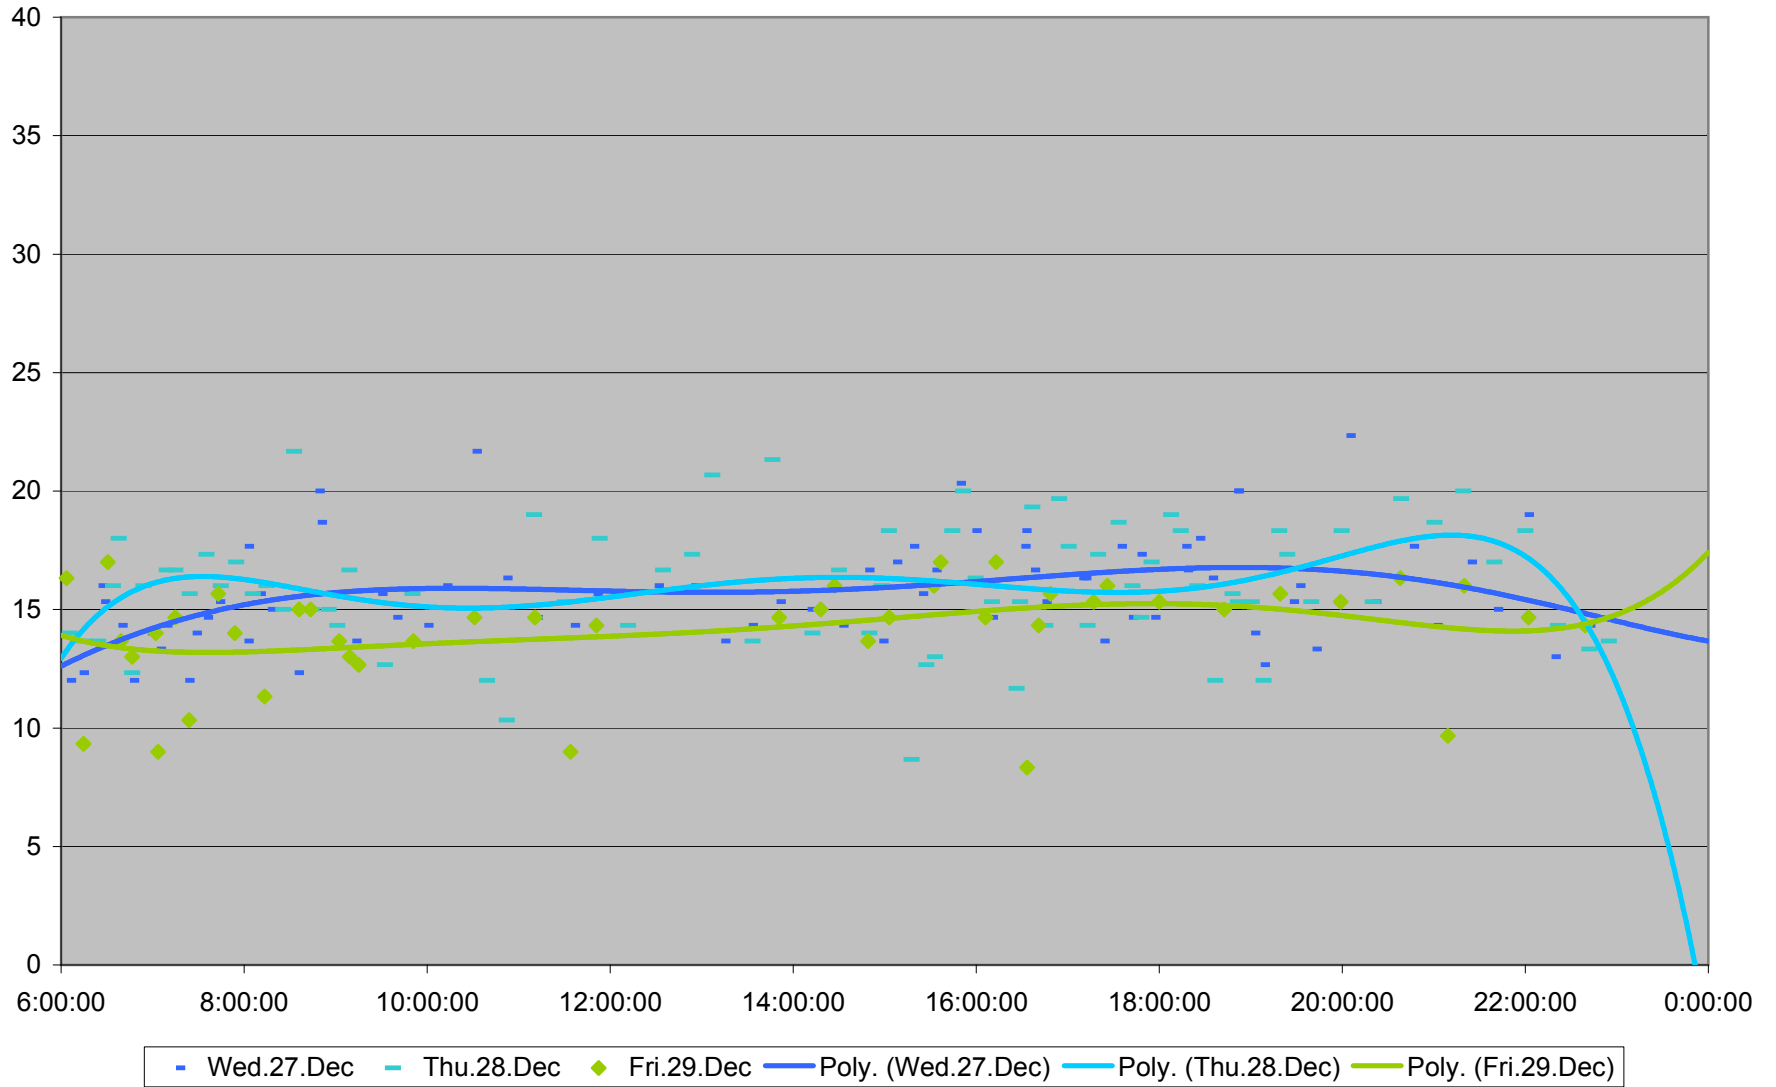

HARBOURFRONT Up from Union Station to Exhibition Loop

HARBOURFRONT Up from Union Station to Exhibition Loop

HARBOURFRONT Up from Union Station to Exhibition Loop

HARBOURFRONT Up from Union Station to Exhibition Loop

HARBOURFRONT Up from Union Station to Exhibition Loop

- | | | | | | | | |
|--------------|--------------|--------------|--------------|--------------|--------------|--------------|--------------|
| ◆ Fri.1.Dec | ■ Mon.4.Dec | ▲ Tue.5.Dec | ✕ Wed.6.Dec | ✱ Thu.7.Dec | ● Fri.8.Dec | + Mon.11.Dec | - Tue.12.Dec |
| - Wed.13.Dec | ◇ Thu.14.Dec | ■ Fri.15.Dec | ▲ Mon.18.Dec | ✕ Tue.19.Dec | ✱ Wed.20.Dec | ● Thu.21.Dec | + Fri.22.Dec |
| - Wed.27.Dec | - Thu.28.Dec | ◆ Fri.29.Dec | | | | | |

HARBOURFRONT Up from Union Station to Exhibition Loop

HARBOURFRONT Up from Union Station to Exhibition Loop