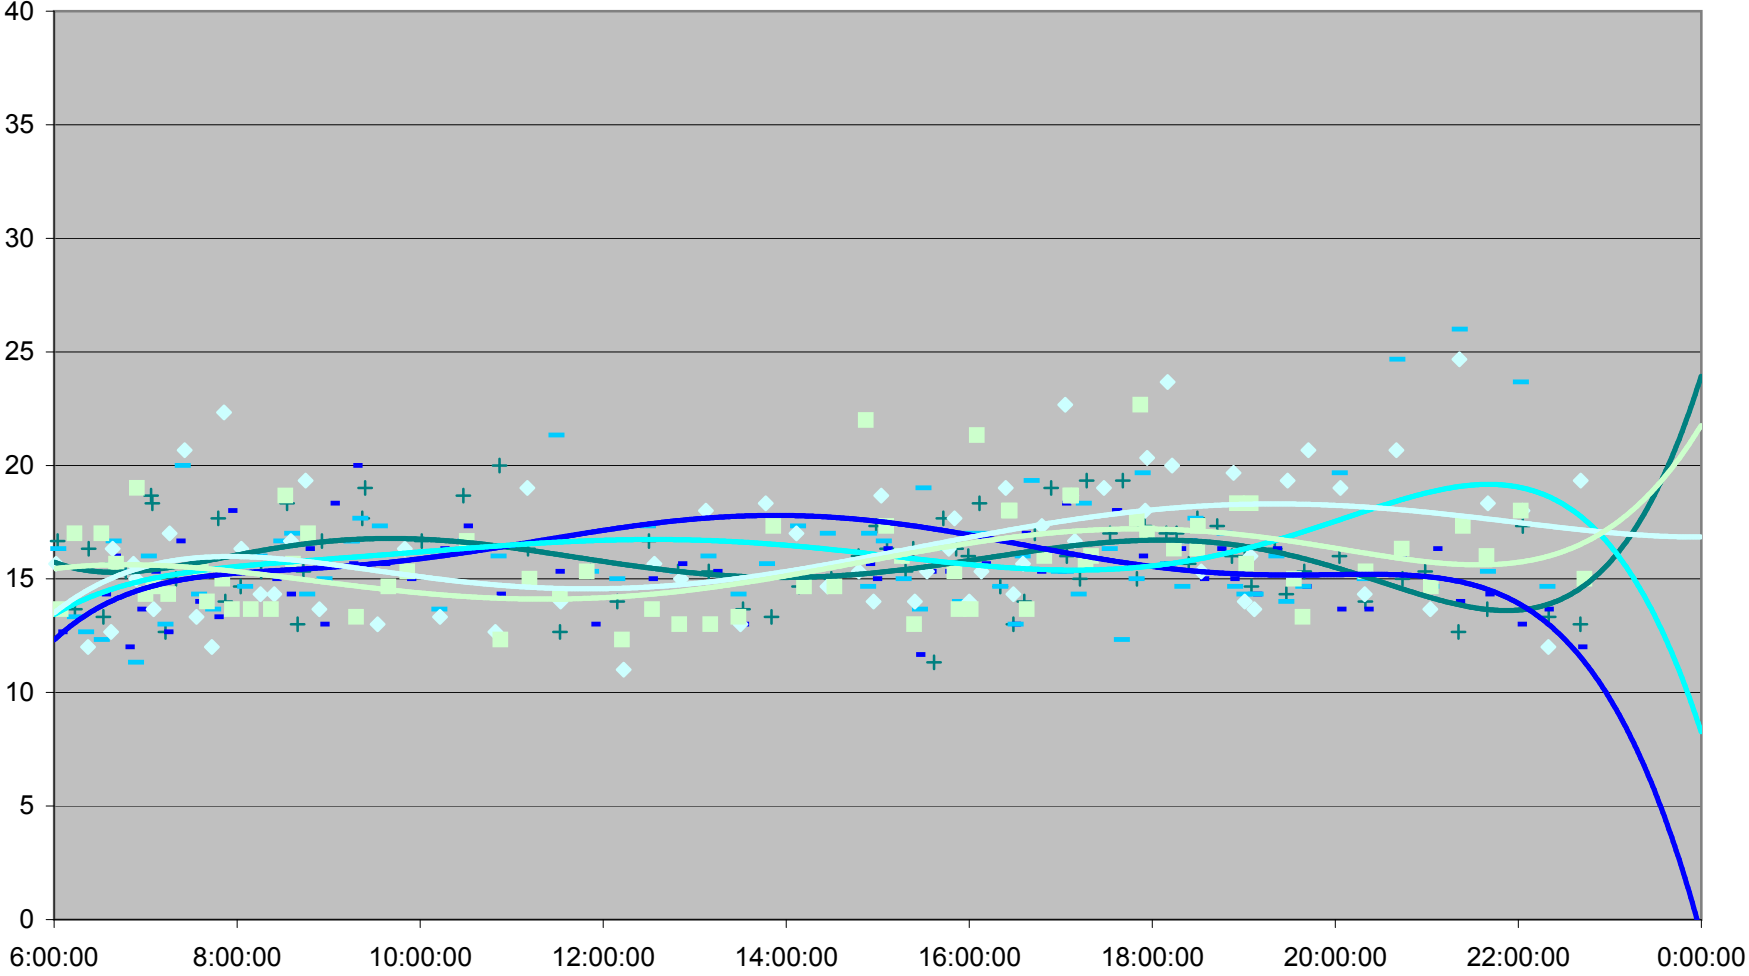

HARBOURFRONT Up from Union Station to Exhibition Loop

HARBOURFRONT Up from Union Station to Exhibition Loop

HARBOURFRONT Up from Union Station to Exhibition Loop

HARBOURFRONT Up from Union Station to Exhibition Loop

HARBOURFRONT Up from Union Station to Exhibition Loop

- | | | | | | | | |
|--------------|--------------|--------------|--------------|--------------|--------------|--------------|--------------|
| ◆ Fri.1.Dec | ■ Mon.4.Dec | ▲ Tue.5.Dec | ✕ Wed.6.Dec | ✱ Thu.7.Dec | ● Fri.8.Dec | + Mon.11.Dec | - Tue.12.Dec |
| - Wed.13.Dec | ◇ Thu.14.Dec | ■ Fri.15.Dec | ▲ Mon.18.Dec | ✕ Tue.19.Dec | ✱ Wed.20.Dec | ● Thu.21.Dec | + Fri.22.Dec |
| - Wed.27.Dec | - Thu.28.Dec | ◆ Fri.29.Dec | | | | | |

HARBOURFRONT Up from Union Station to Exhibition Loop

HARBOURFRONT Up from Union Station to Exhibition Loop