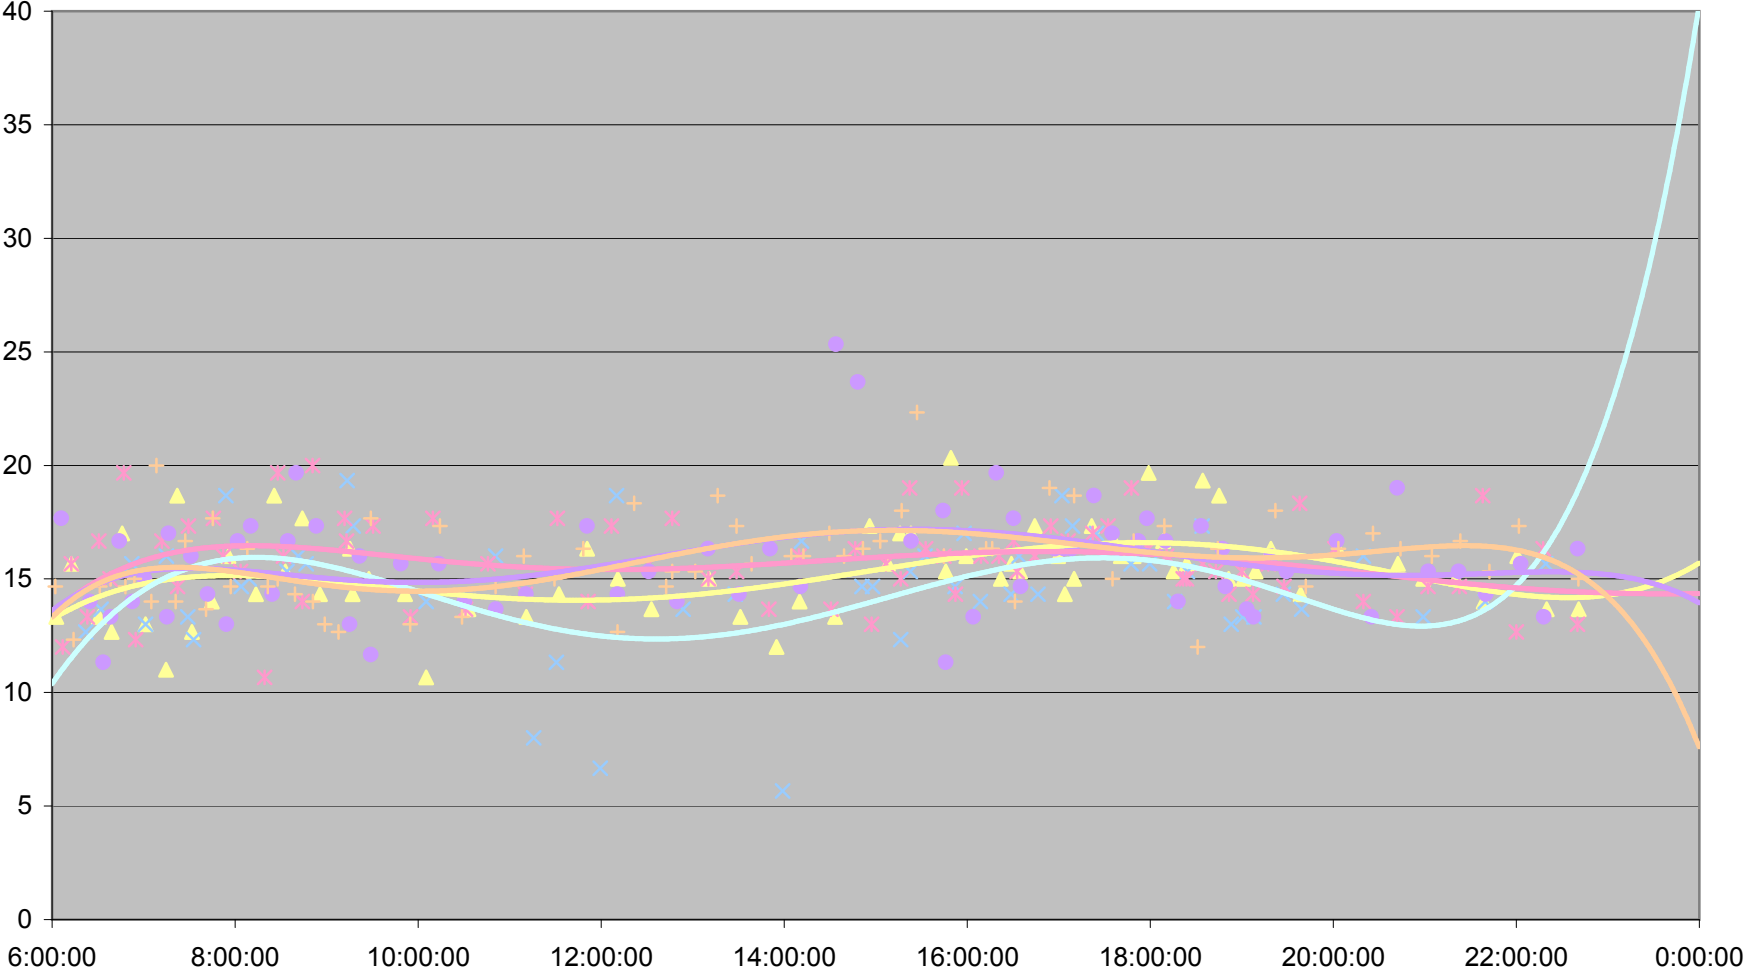

HARBOURFRONT Up from Union Station to Exhibition Loop

HARBOURFRONT Up from Union Station to Exhibition Loop

HARBOURFRONT Up from Union Station to Exhibition Loop

HARBOURFRONT Up from Union Station to Exhibition Loop

HARBOURFRONT Up from Union Station to Exhibition Loop

- | | | | | | | | |
|--------------|--------------|--------------|--------------|--------------|--------------|--------------|--------------|
| ◆ Fri.1.Dec | ■ Mon.4.Dec | ▲ Tue.5.Dec | ✕ Wed.6.Dec | ✱ Thu.7.Dec | ● Fri.8.Dec | + Mon.11.Dec | - Tue.12.Dec |
| - Wed.13.Dec | ◇ Thu.14.Dec | ■ Fri.15.Dec | ▲ Mon.18.Dec | ✕ Tue.19.Dec | ✱ Wed.20.Dec | ● Thu.21.Dec | + Fri.22.Dec |
| - Wed.27.Dec | - Thu.28.Dec | ◆ Fri.29.Dec | | | | | |

HARBOURFRONT Up from Union Station to Exhibition Loop

HARBOURFRONT Up from Union Station to Exhibition Loop