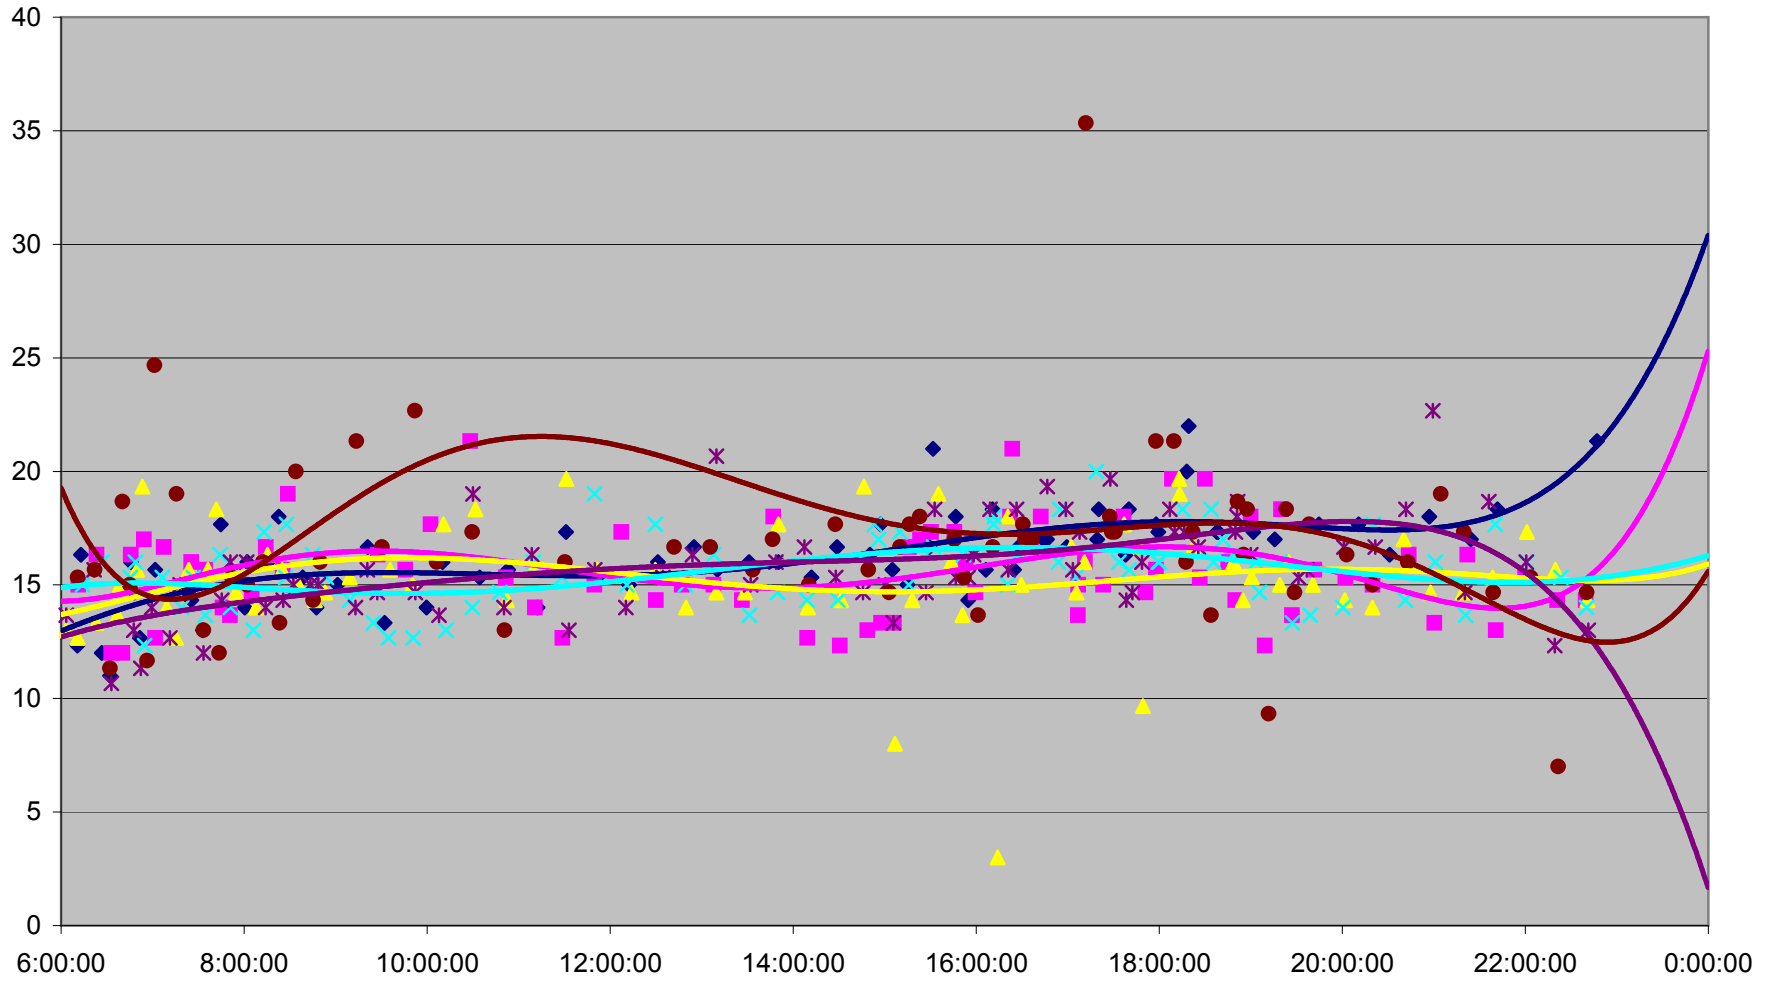

HARBOURFRONT Up from Union Station to Exhibition Loop

HARBOURFRONT Up from Union Station to Exhibition Loop

HARBOURFRONT Up from Union Station to Exhibition Loop

HARBOURFRONT Up from Union Station to Exhibition Loop

HARBOURFRONT Up from Union Station to Exhibition Loop

- | | | | | | | | |
|--------------|--------------|--------------|--------------|--------------|--------------|--------------|--------------|
| ◆ Fri.1.Dec | ■ Mon.4.Dec | ▲ Tue.5.Dec | ✕ Wed.6.Dec | ✱ Thu.7.Dec | ● Fri.8.Dec | + Mon.11.Dec | - Tue.12.Dec |
| - Wed.13.Dec | ◇ Thu.14.Dec | ■ Fri.15.Dec | ▲ Mon.18.Dec | ✕ Tue.19.Dec | ✱ Wed.20.Dec | ● Thu.21.Dec | + Fri.22.Dec |
| - Wed.27.Dec | - Thu.28.Dec | ◆ Fri.29.Dec | | | | | |

HARBOURFRONT Up from Union Station to Exhibition Loop

HARBOURFRONT Up from Union Station to Exhibition Loop