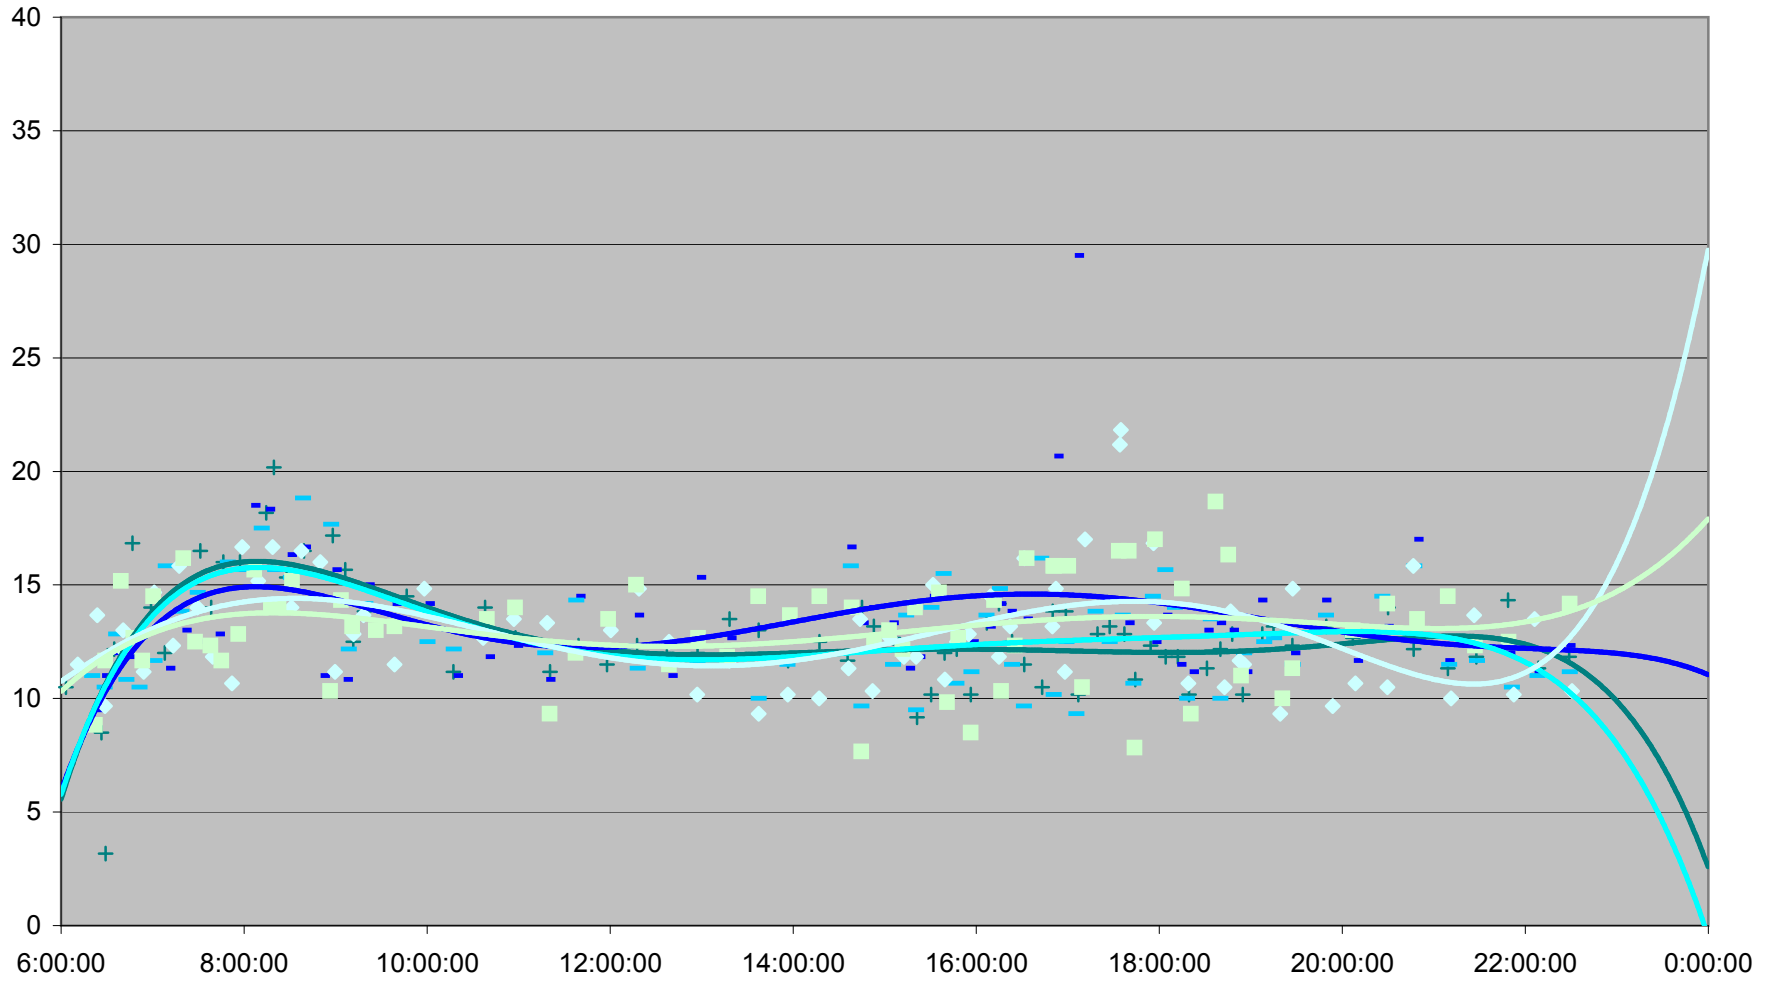

# HARBOURFRONT Down from Fleet W of Bathurst to Union Station