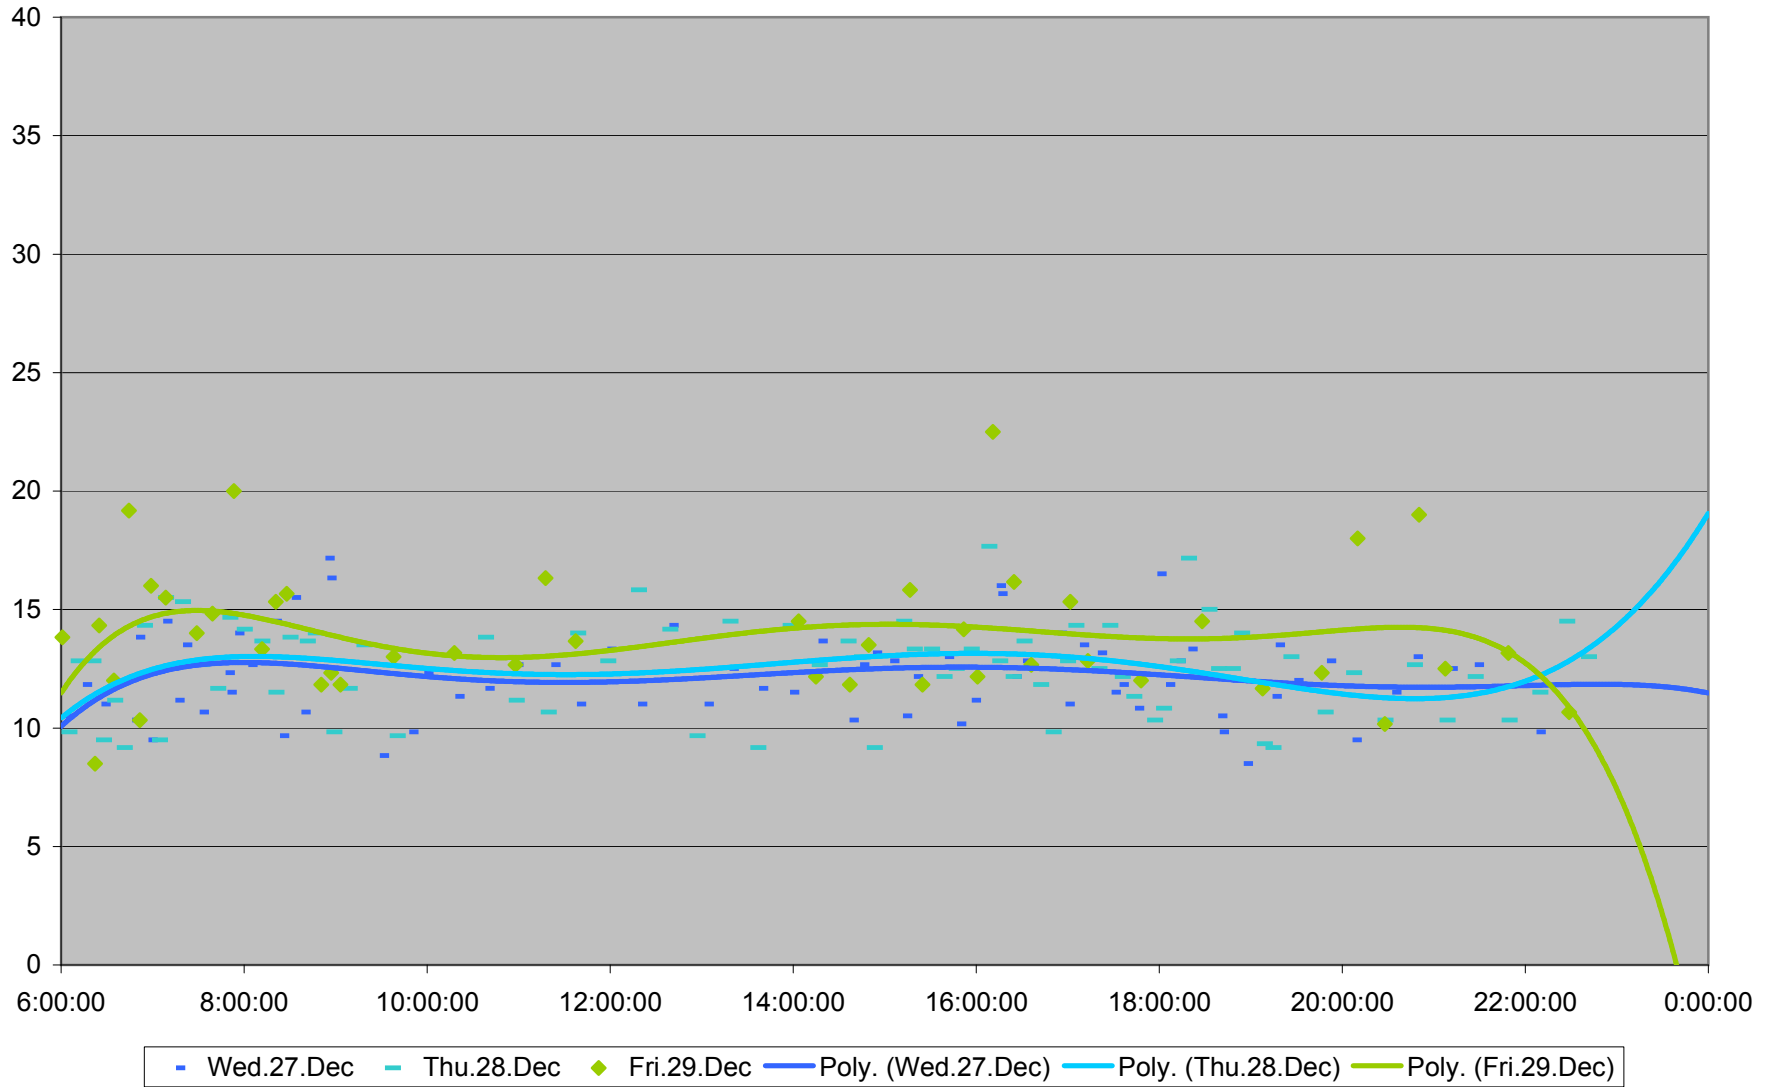

HARBOURFRONT Down from Fleet W of Bathurst to Union Station