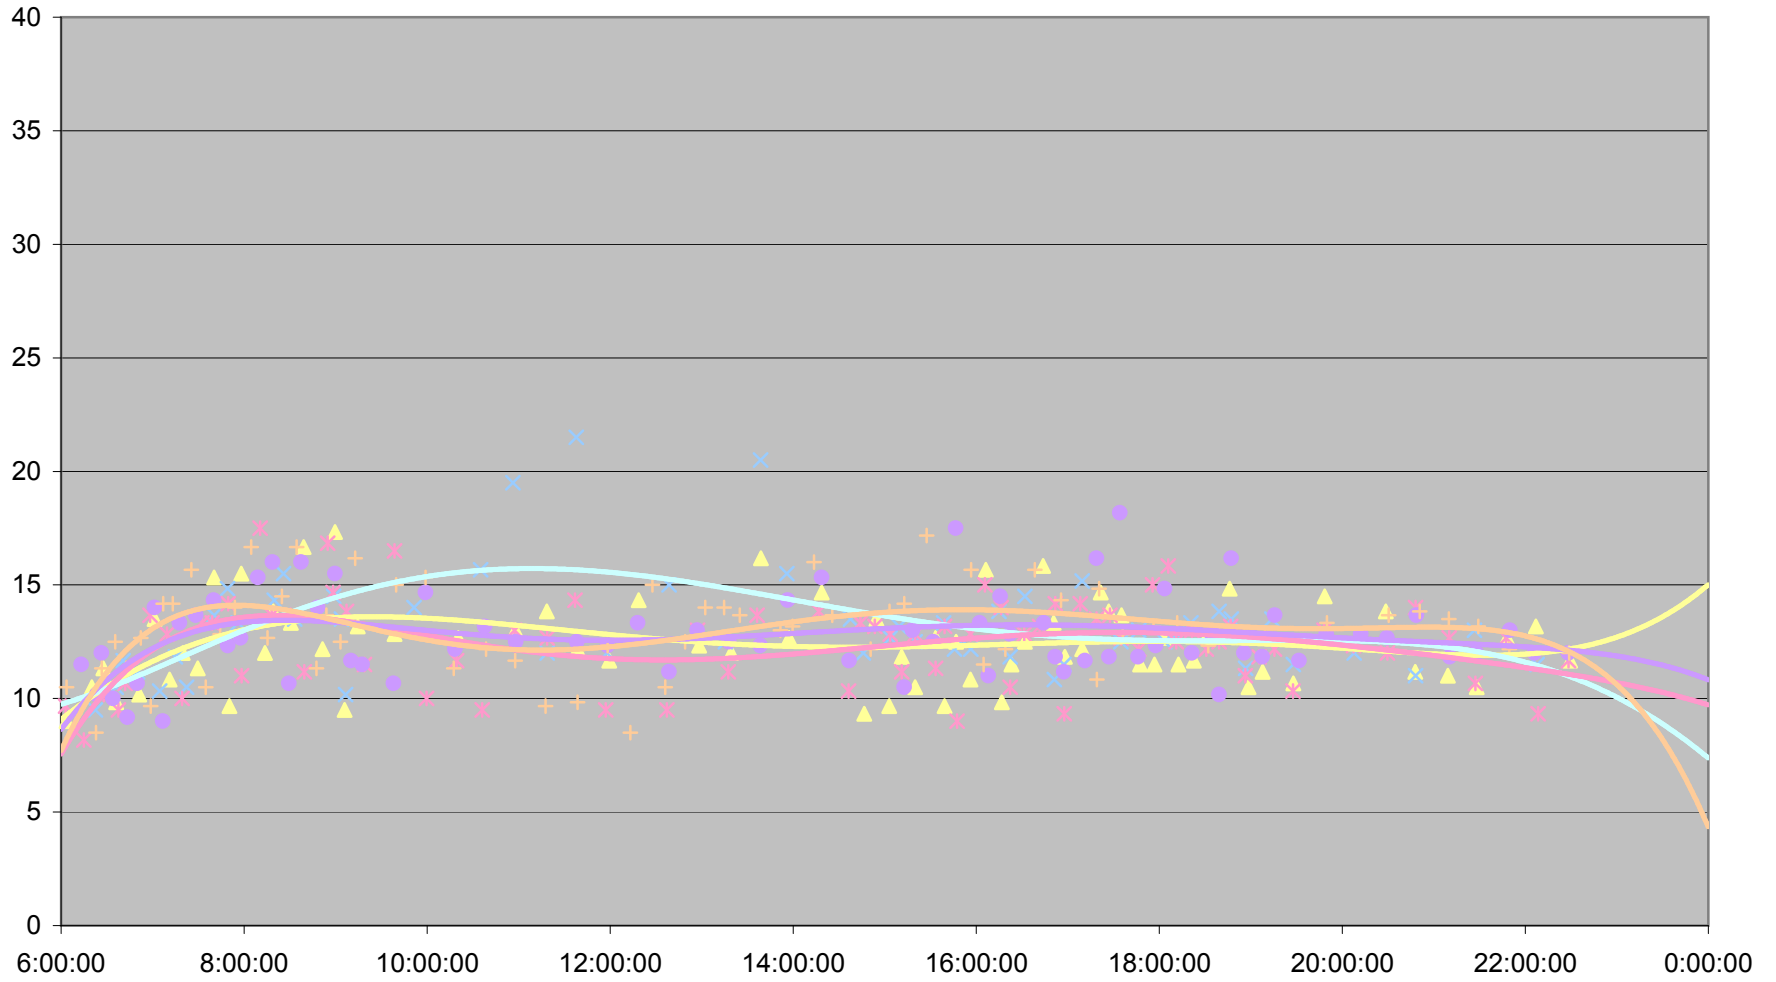

HARBOURFRONT Down from Fleet W of Bathurst to Union Station