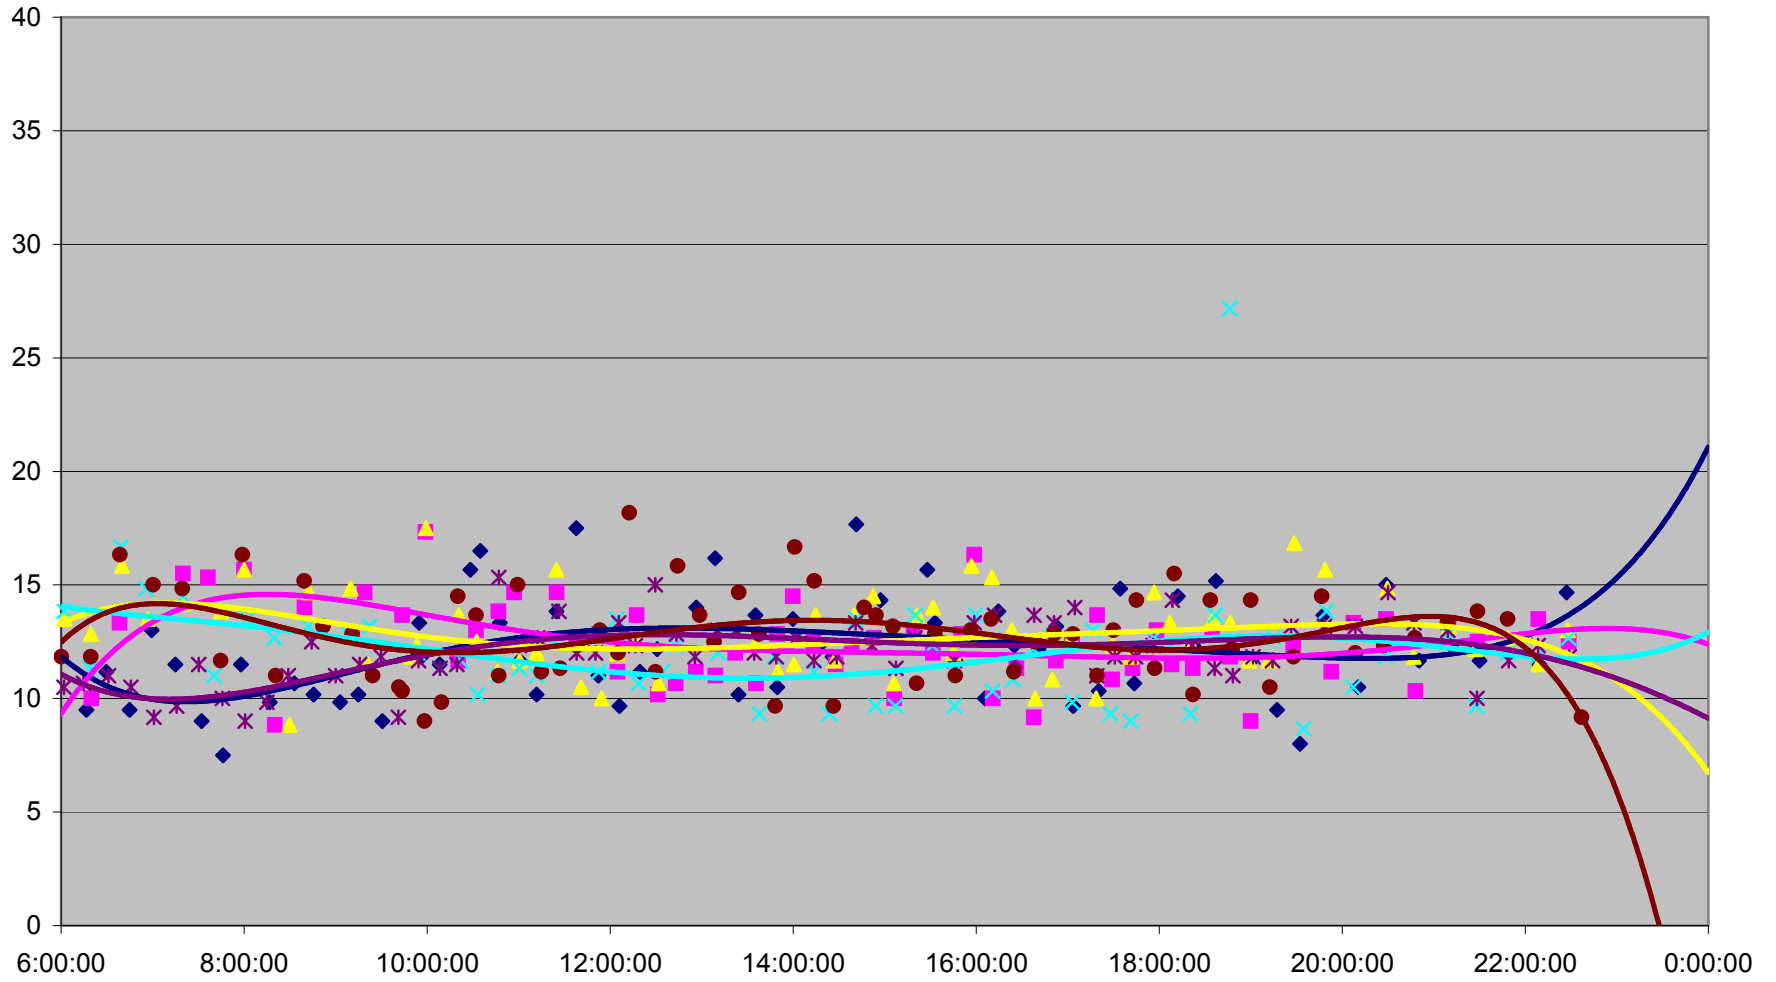

HARBOURFRONT Down from Fleet W of Bathurst to Union Station