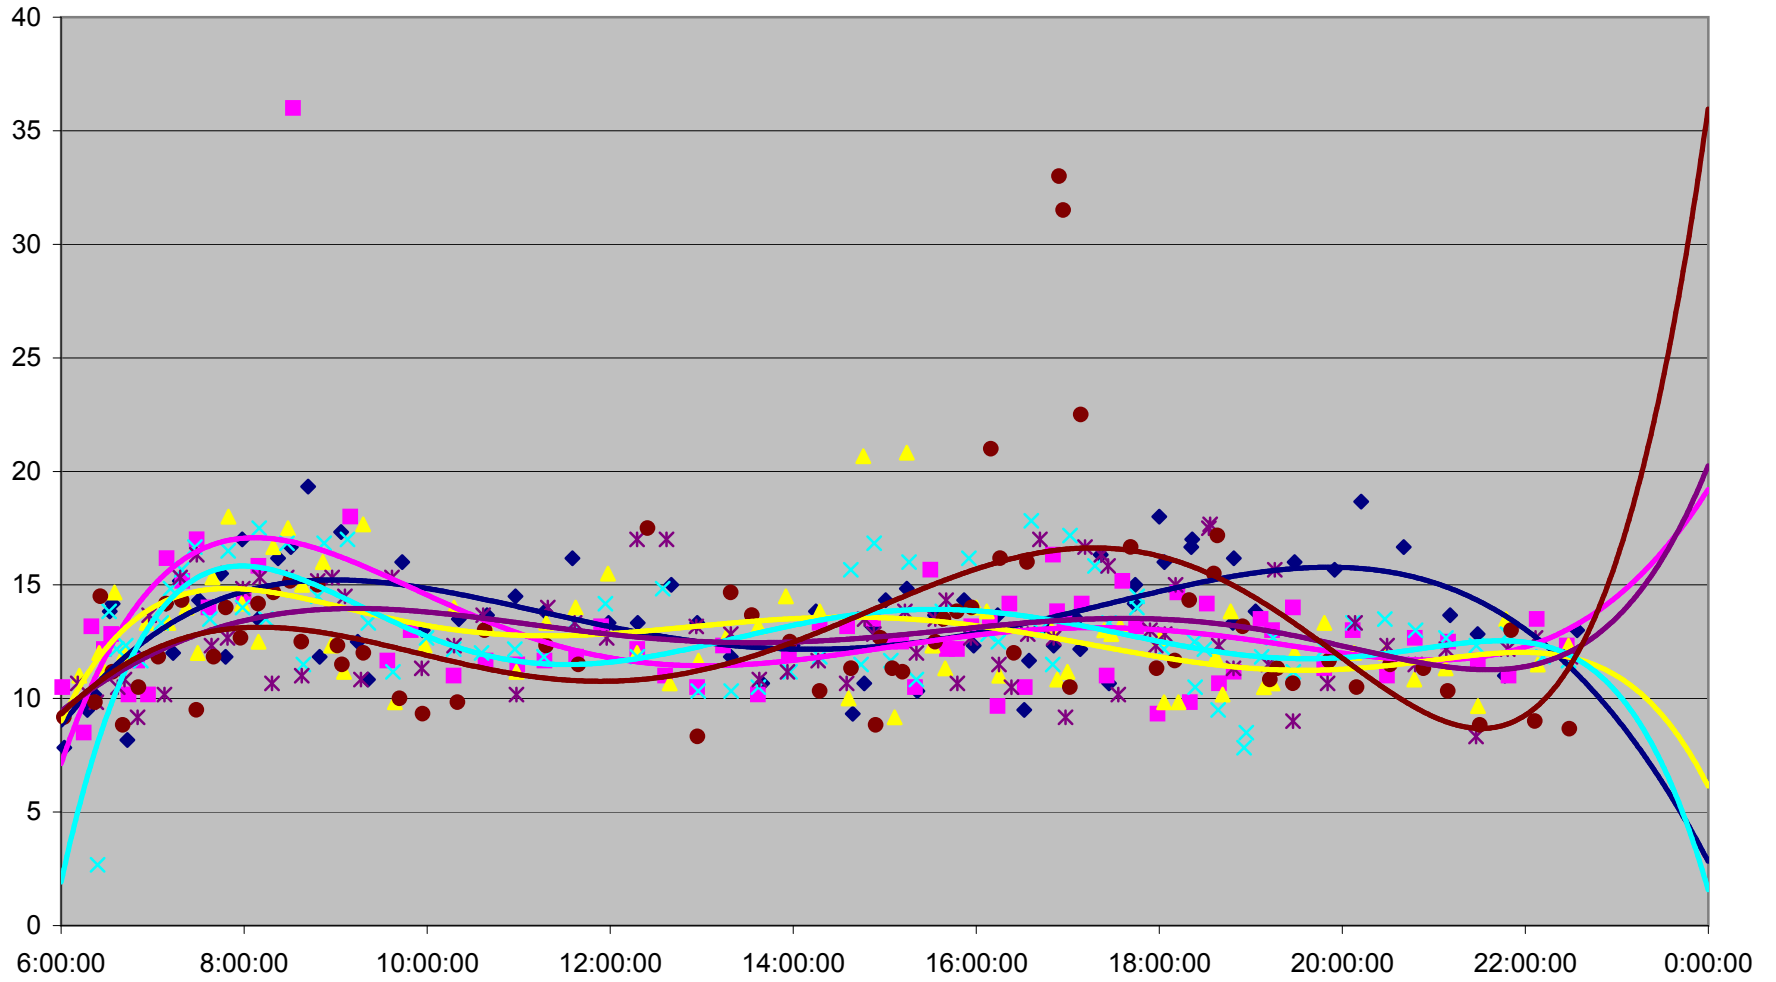

# HARBOURFRONT Down from Fleet W of Bathurst to Union Station