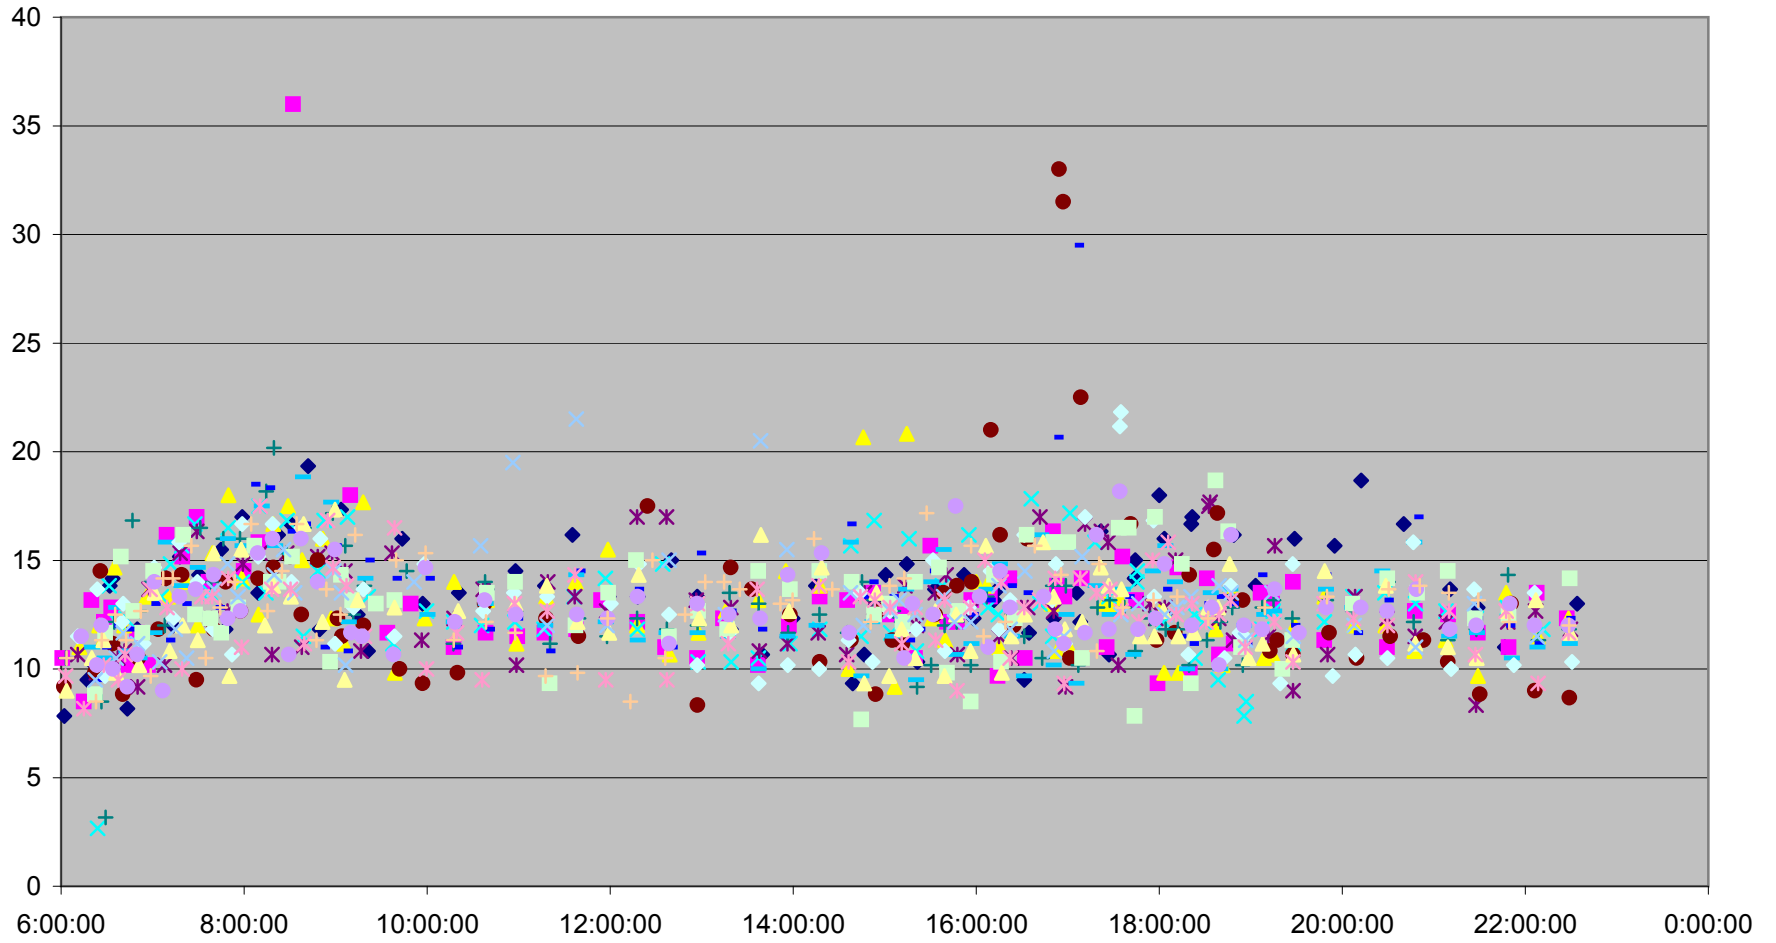

HARBOURFRONT Down from Fleet W of Bathurst to Union Station

◆ Fri.1.Dec	■ Mon.4.Dec	▲ Tue.5.Dec	✕ Wed.6.Dec	✱ Thu.7.Dec	● Fri.8.Dec	+ Mon.11.Dec	- Tue.12.Dec
- Wed.13.Dec	◇ Thu.14.Dec	■ Fri.15.Dec	▲ Mon.18.Dec	✕ Tue.19.Dec	✱ Wed.20.Dec	● Thu.21.Dec	+ Fri.22.Dec
- Wed.27.Dec	- Thu.28.Dec	◆ Fri.29.Dec