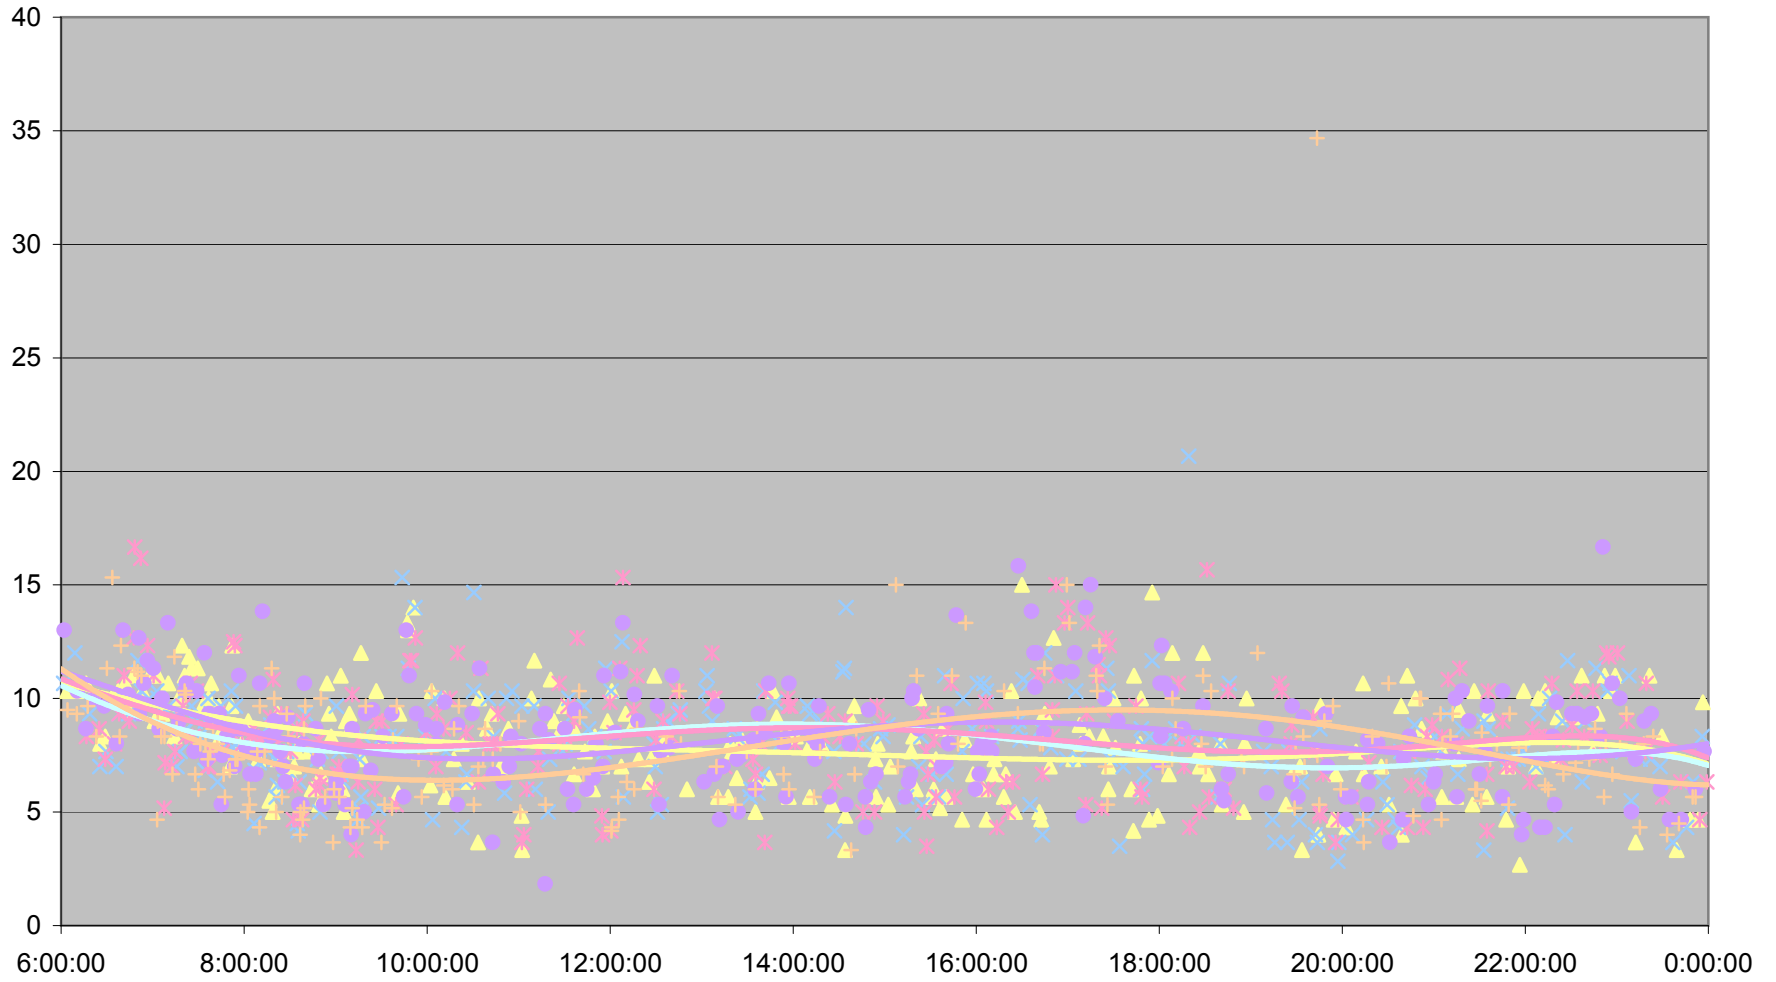

DUFFERIN round trip from King St. to Dufferin Loop

DUFFERIN round trip from King St. to Dufferin Loop

DUFFERIN round trip from King St. to Dufferin Loop

DUFFERIN round trip from King St. to Dufferin Loop

DUFFERIN round trip from King St. to Dufferin Loop

DUFFERIN round trip from King St. to Dufferin Loop

DUFFERIN round trip from King St. to Dufferin Loop