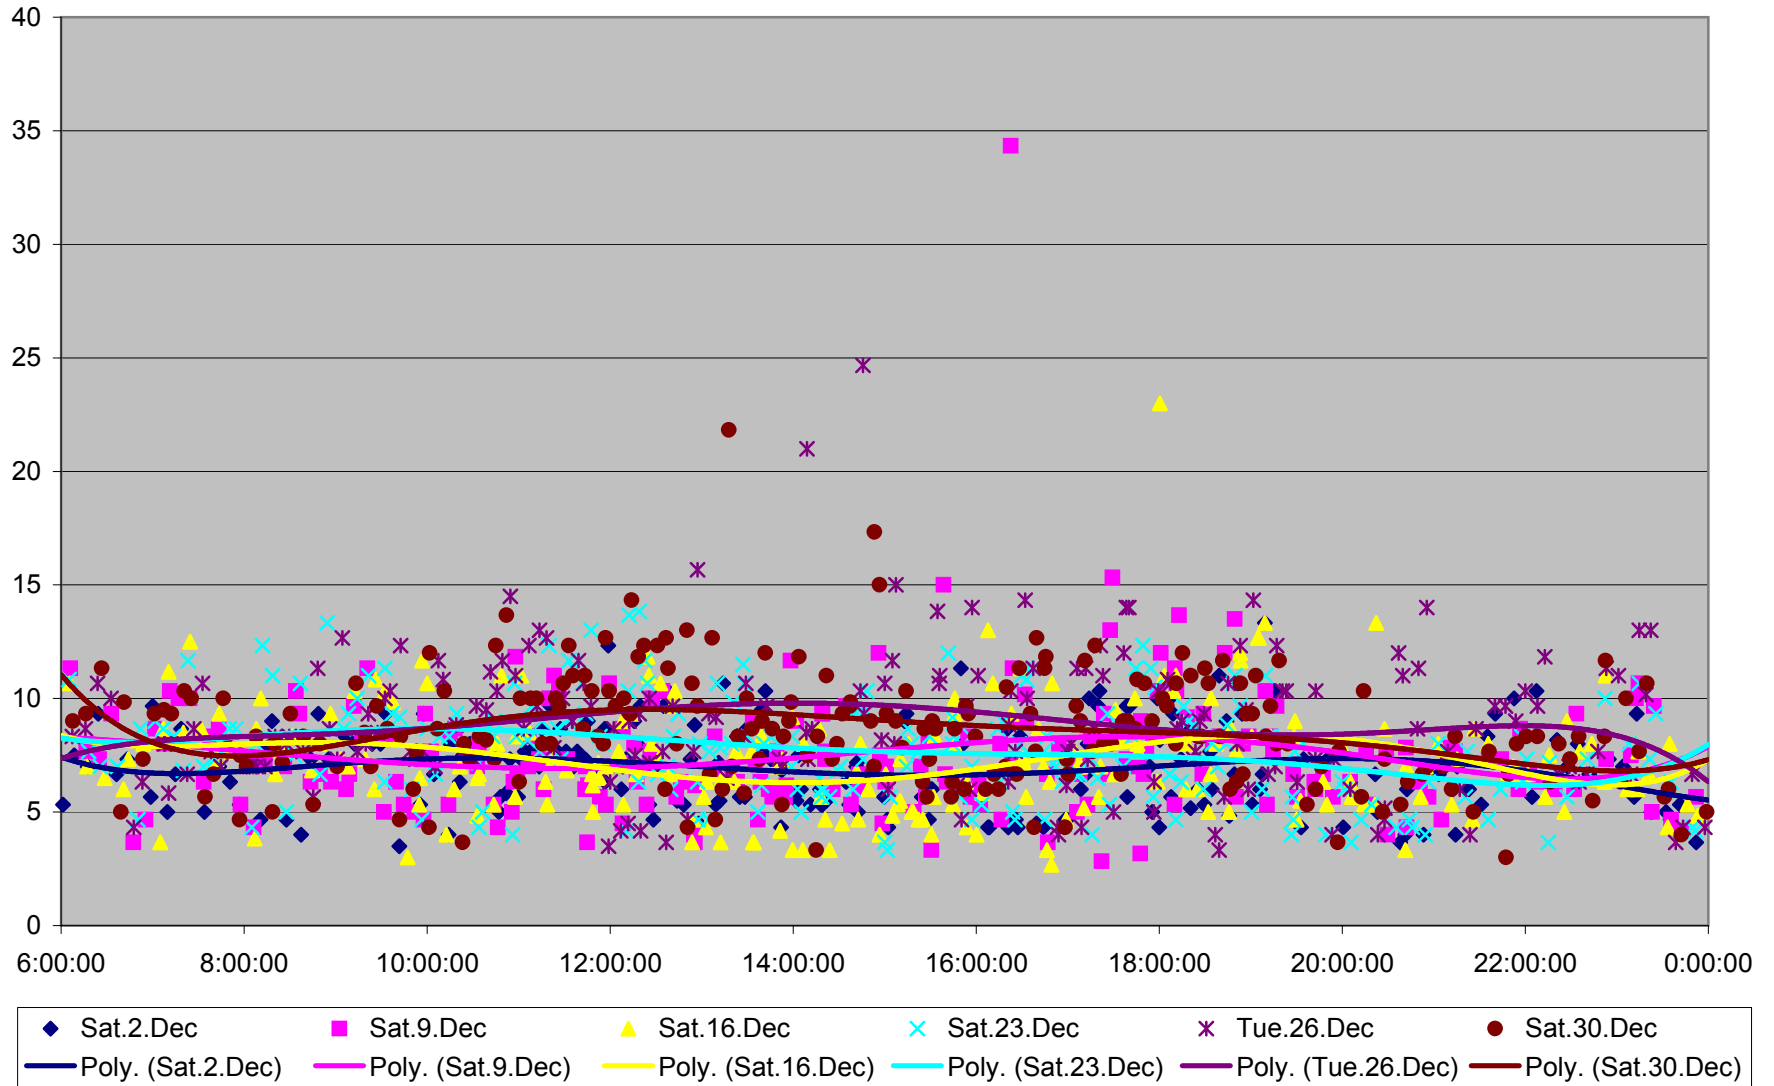

DUFFERIN round trip from King St. to Dufferin Loop

DUFFERIN round trip from King St. to Dufferin Loop

DUFFERIN round trip from King St. to Dufferin Loop

DUFFERIN round trip from King St. to Dufferin Loop

DUFFERIN round trip from King St. to Dufferin Loop

DUFFERIN round trip from King St. to Dufferin Loop

DUFFERIN round trip from King St. to Dufferin Loop