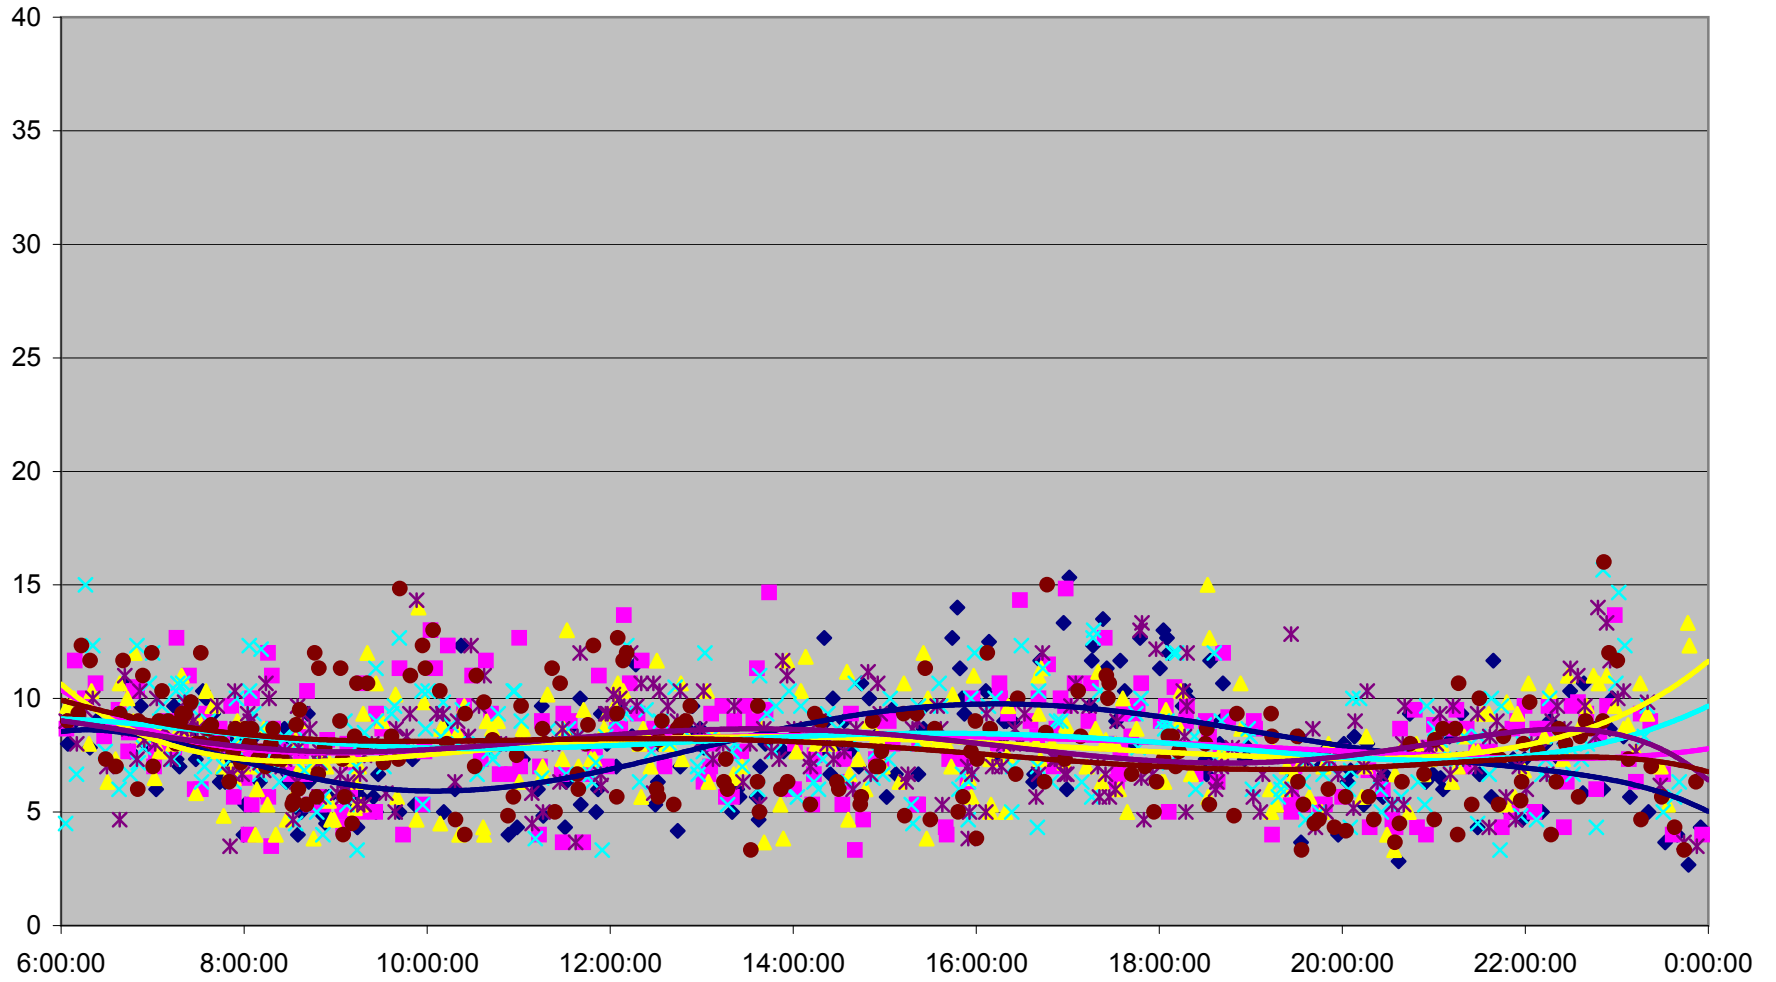

DUFFERIN round trip from King St. to Dufferin Loop

DUFFERIN round trip from King St. to Dufferin Loop

DUFFERIN round trip from King St. to Dufferin Loop

DUFFERIN round trip from King St. to Dufferin Loop

DUFFERIN round trip from King St. to Dufferin Loop

DUFFERIN round trip from King St. to Dufferin Loop

DUFFERIN round trip from King St. to Dufferin Loop