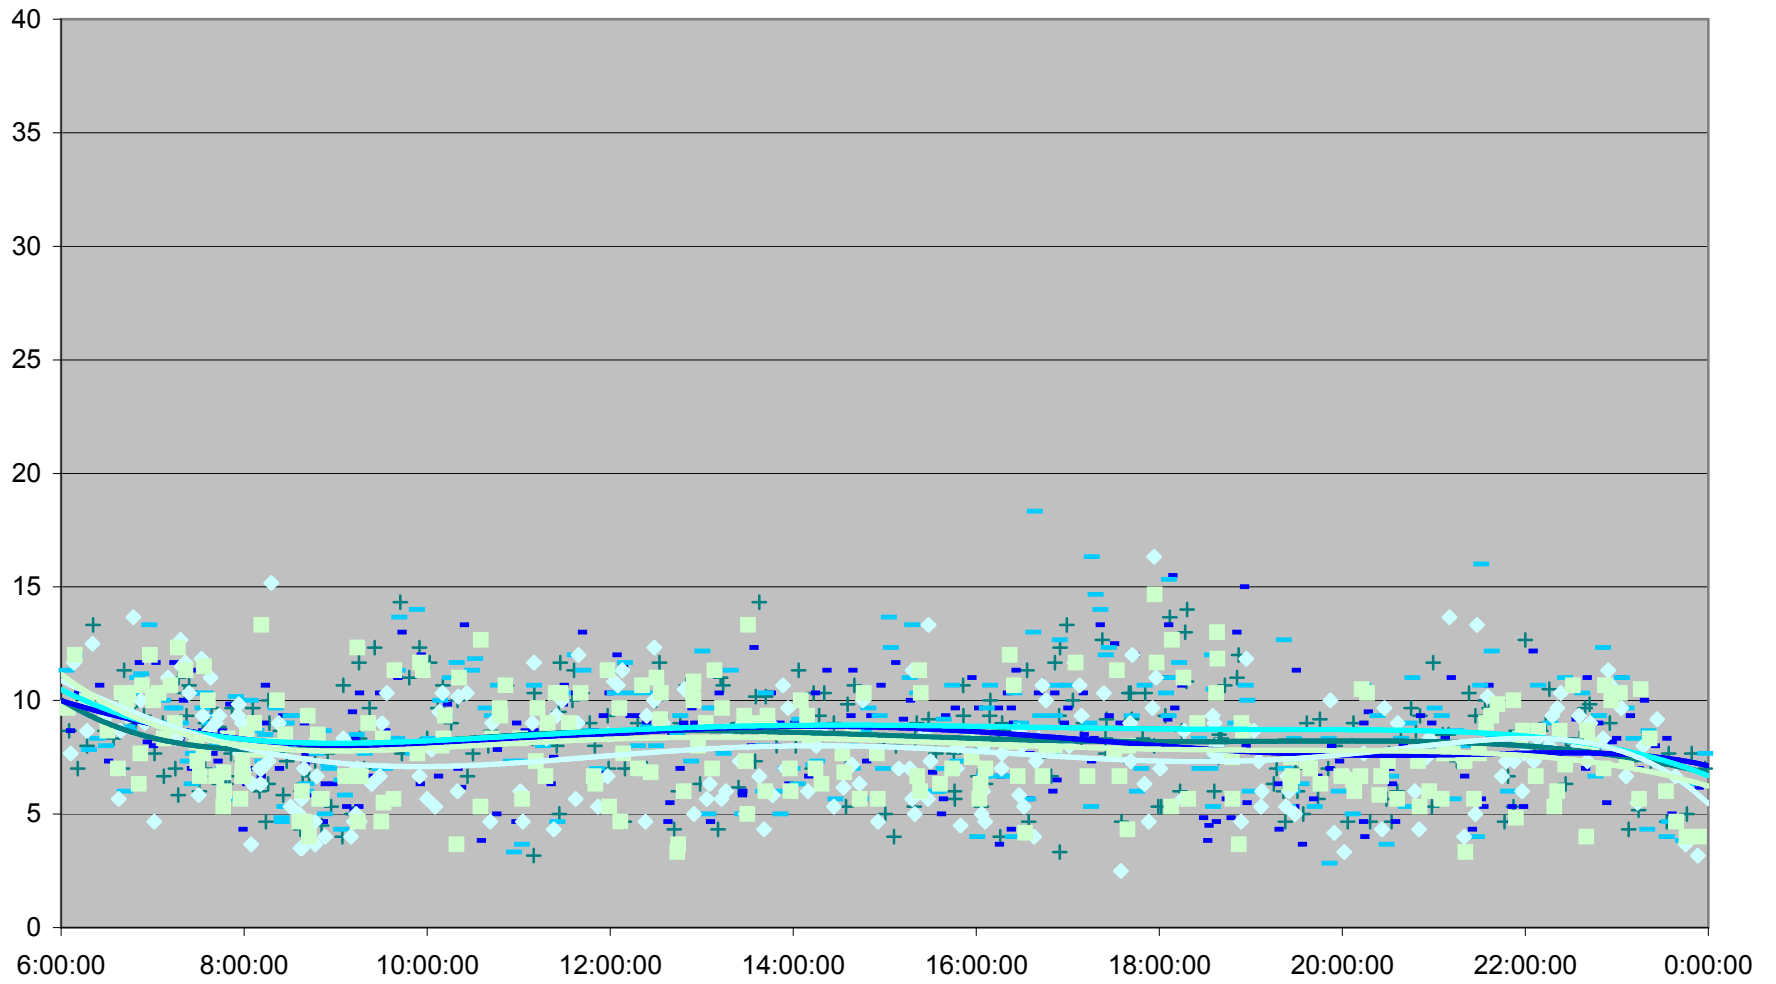

DUFFERIN round trip from King St. to Dufferin Loop

DUFFERIN round trip from King St. to Dufferin Loop

DUFFERIN round trip from King St. to Dufferin Loop

DUFFERIN round trip from King St. to Dufferin Loop

DUFFERIN round trip from King St. to Dufferin Loop

DUFFERIN round trip from King St. to Dufferin Loop

DUFFERIN round trip from King St. to Dufferin Loop