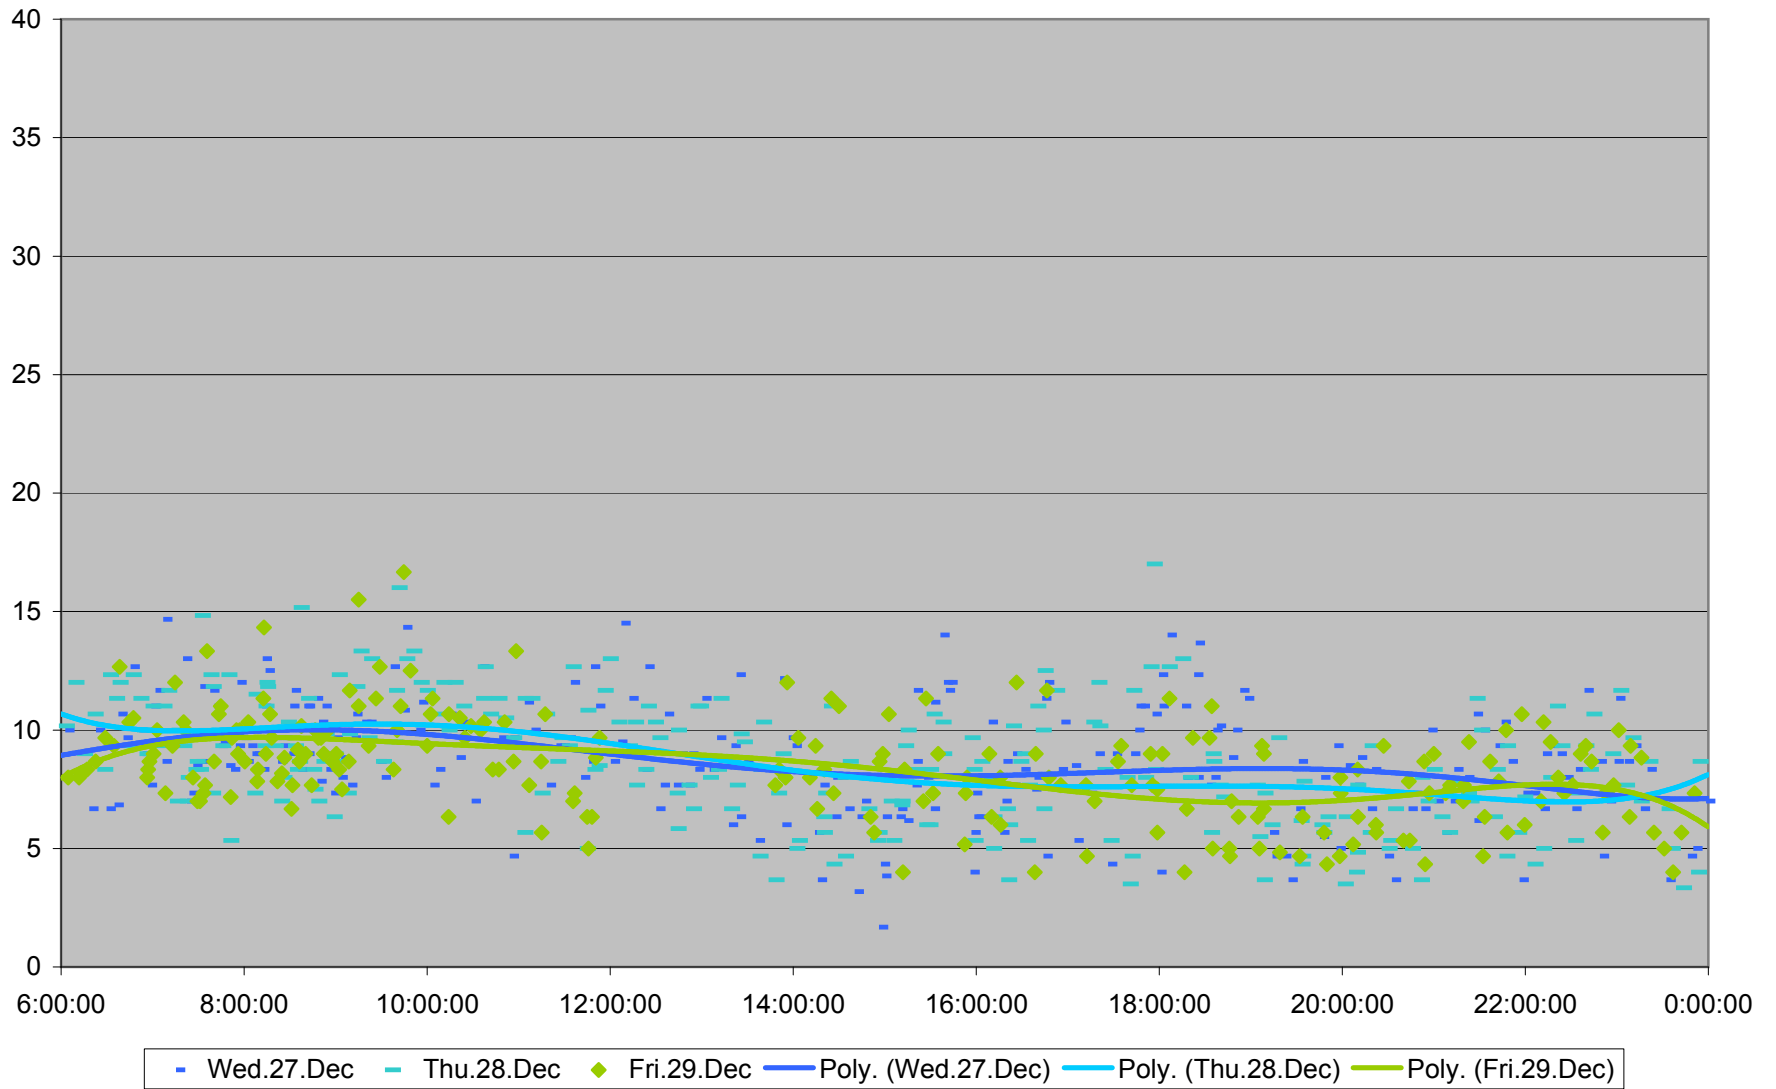

DUFFERIN round trip from King St. to Dufferin Loop

DUFFERIN round trip from King St. to Dufferin Loop

DUFFERIN round trip from King St. to Dufferin Loop

DUFFERIN round trip from King St. to Dufferin Loop

DUFFERIN round trip from King St. to Dufferin Loop

DUFFERIN round trip from King St. to Dufferin Loop

DUFFERIN round trip from King St. to Dufferin Loop