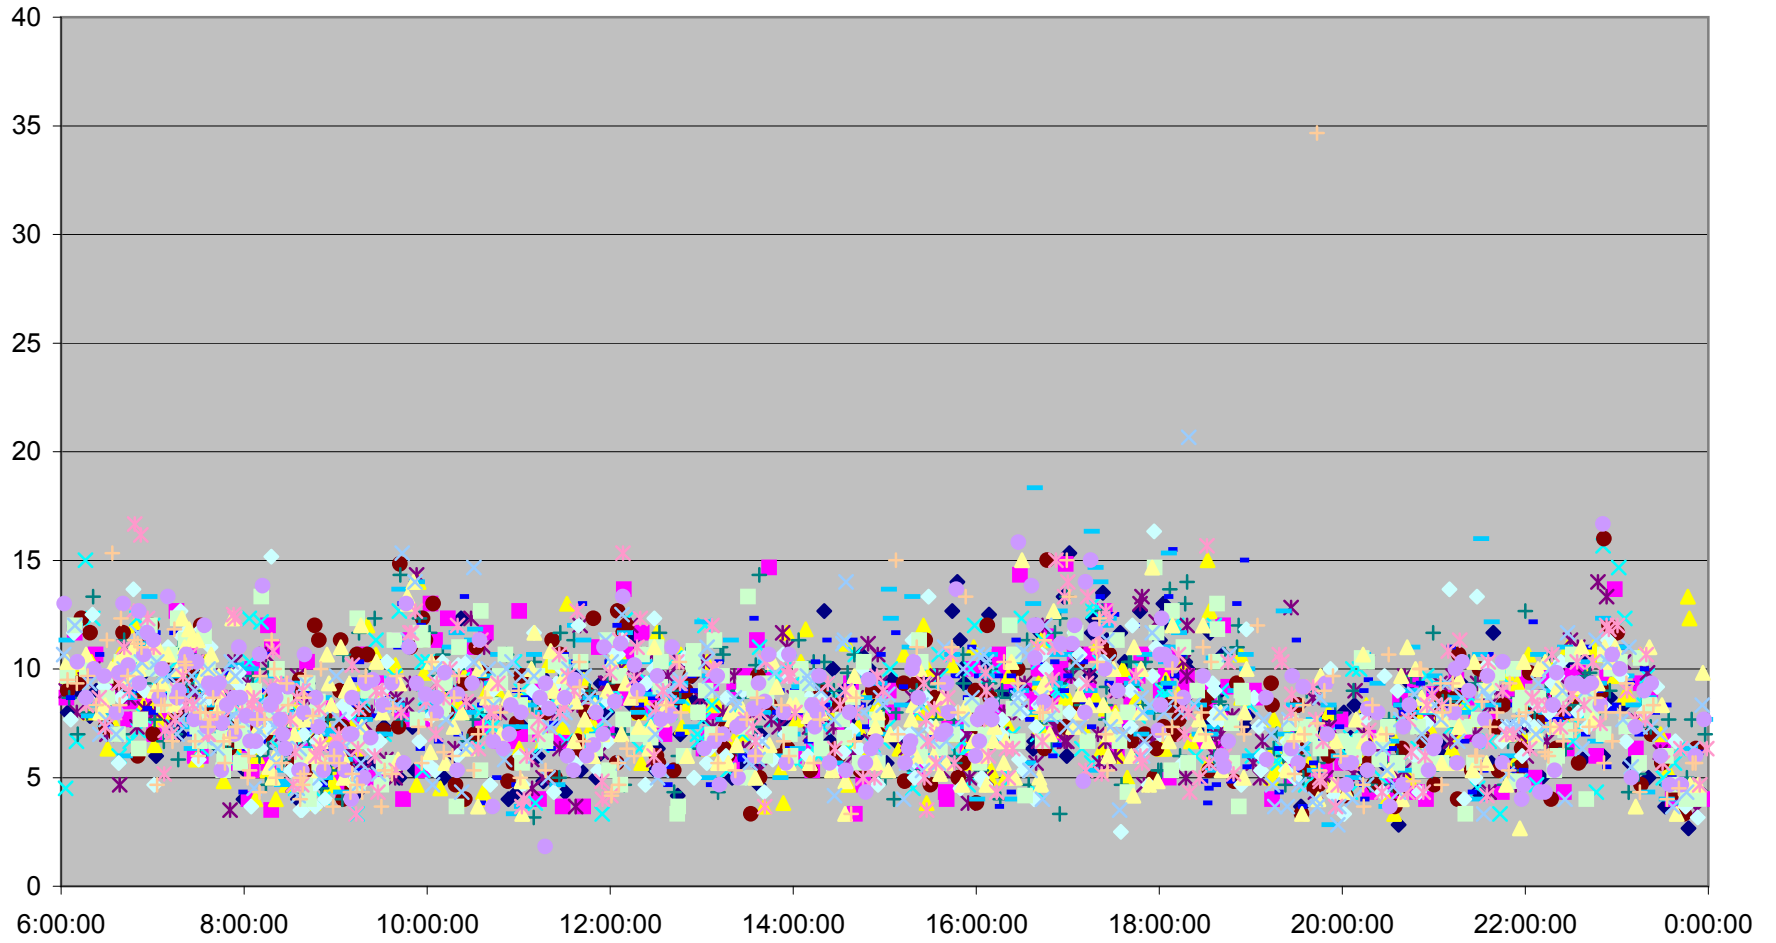

DUFFERIN round trip from King St. to Dufferin Loop

DUFFERIN round trip from King St. to Dufferin Loop

DUFFERIN round trip from King St. to Dufferin Loop

DUFFERIN round trip from King St. to Dufferin Loop

DUFFERIN round trip from King St. to Dufferin Loop

DUFFERIN round trip from King St. to Dufferin Loop

DUFFERIN round trip from King St. to Dufferin Loop