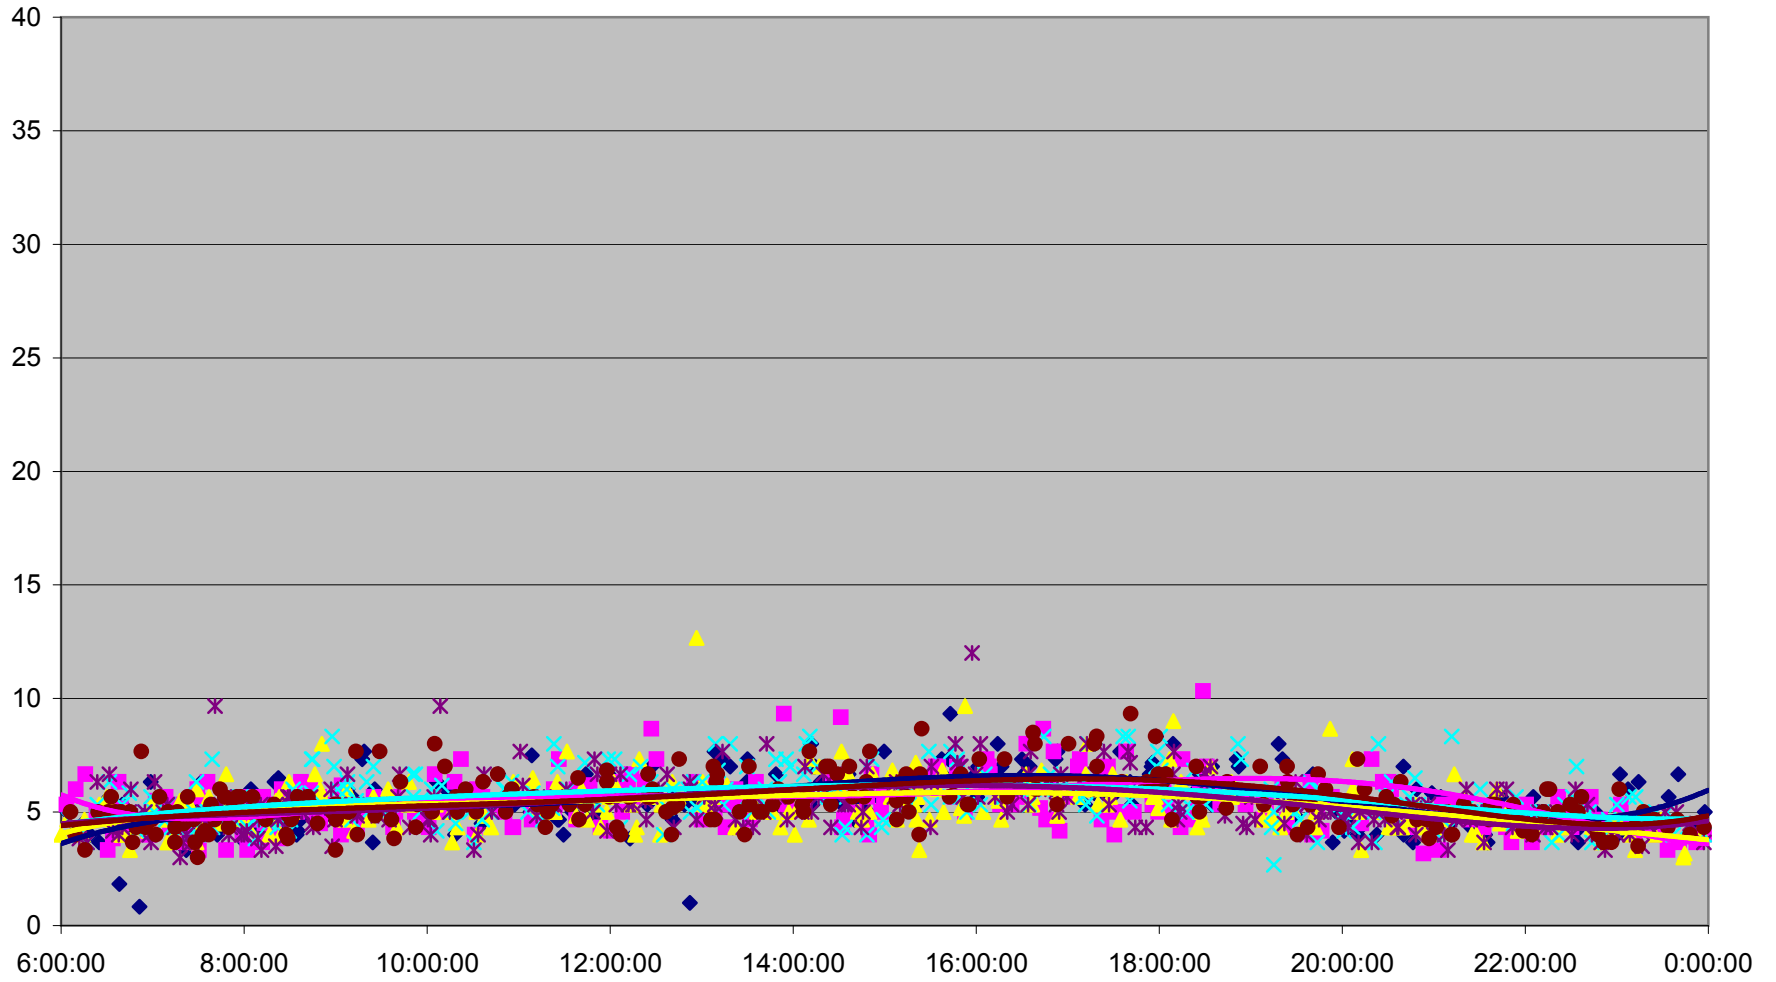

### DUFFERIN Down from Dundas St. to King St.