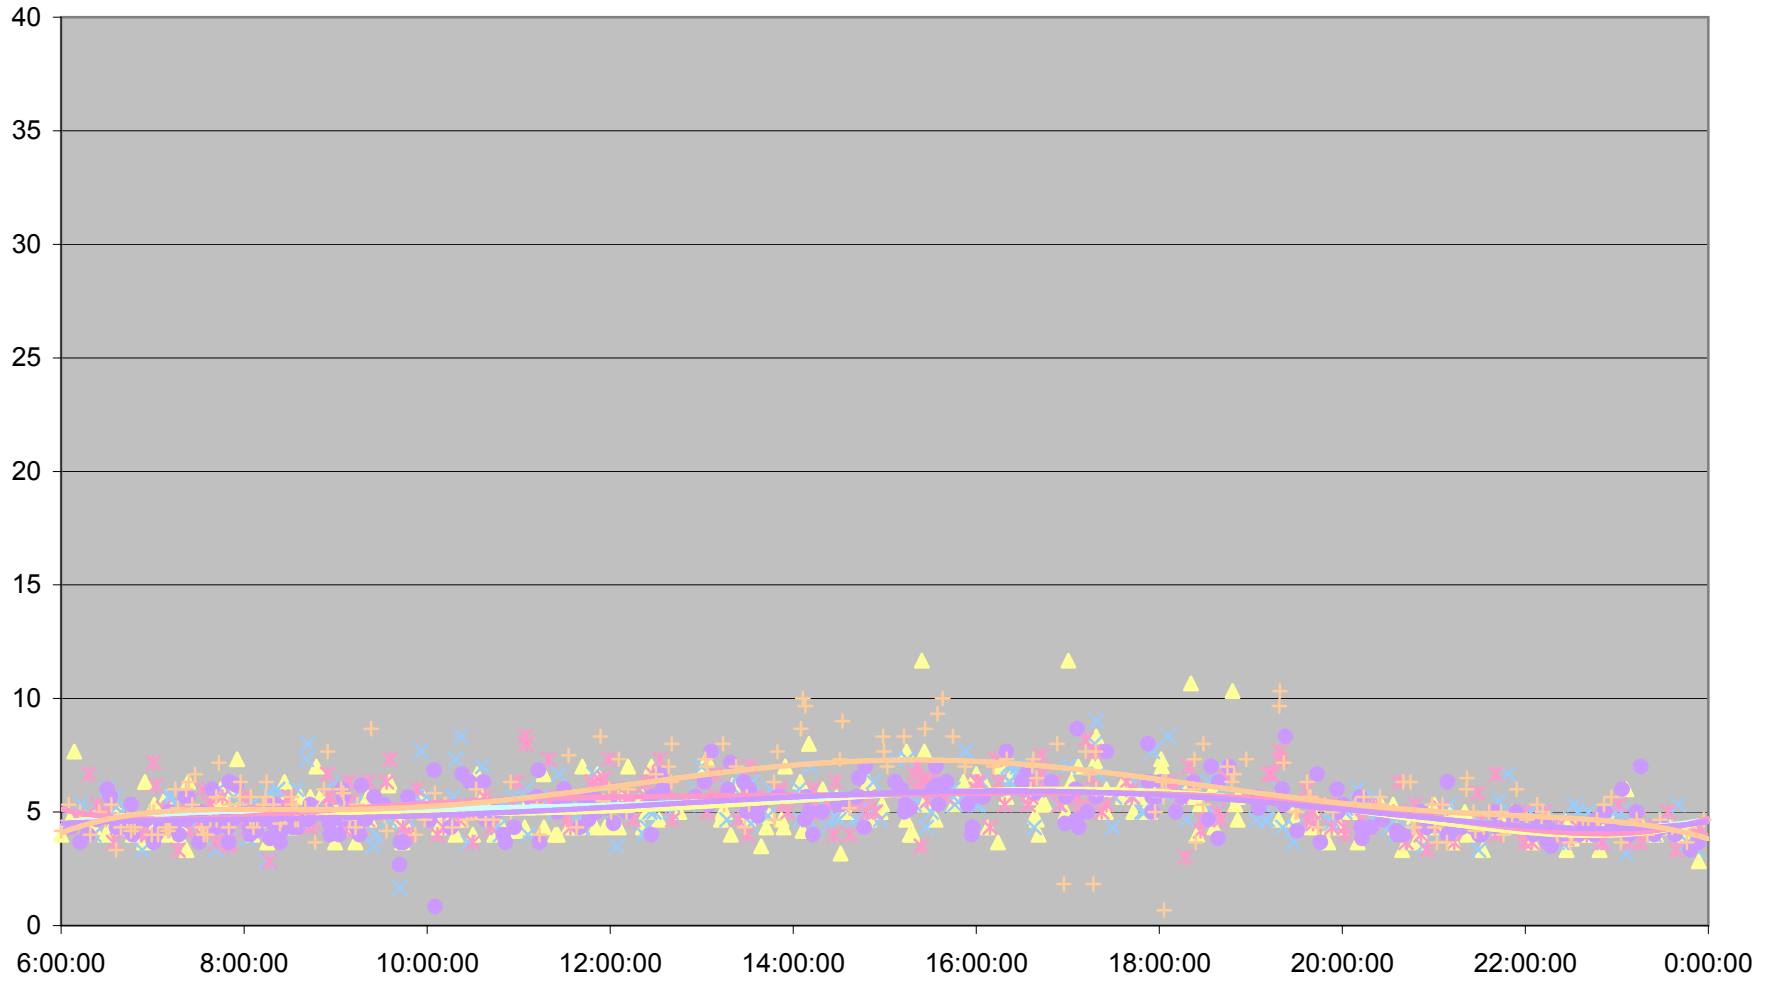

### DUFFERIN Down from Dundas St. to King St.