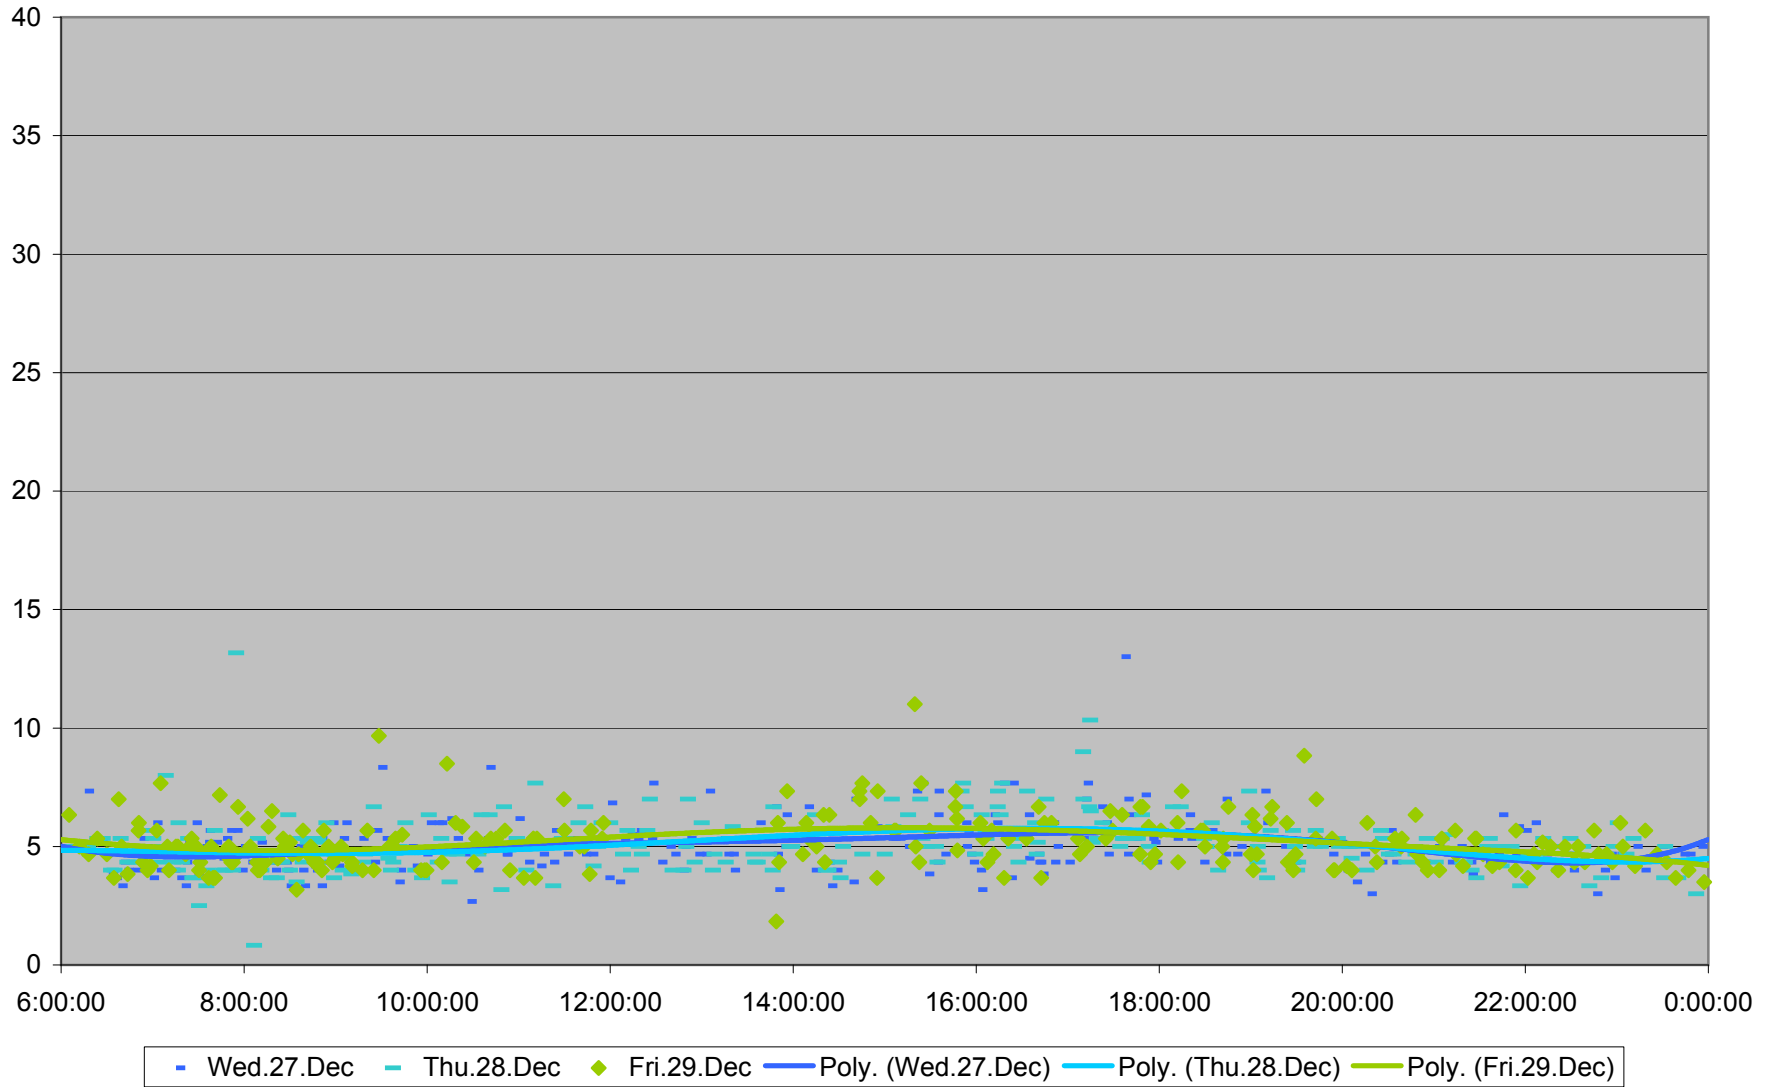

DUFFERIN Down from Dundas St. to King St.