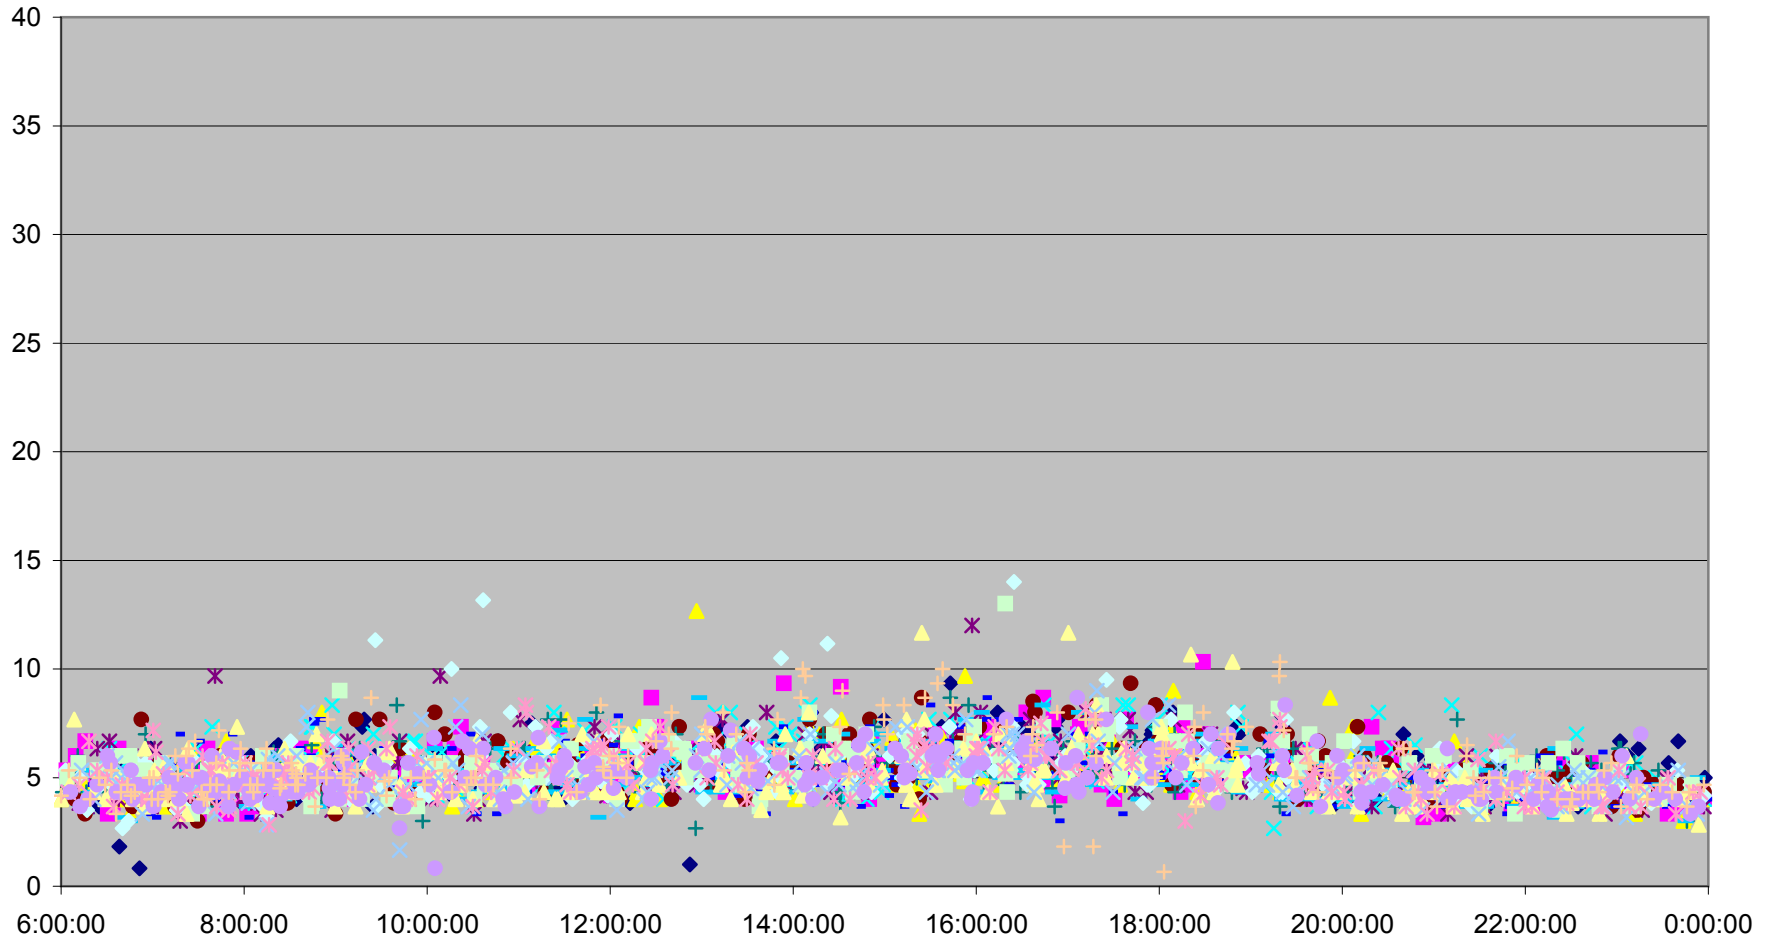

DUFFERIN Down from Dundas St. to King St.