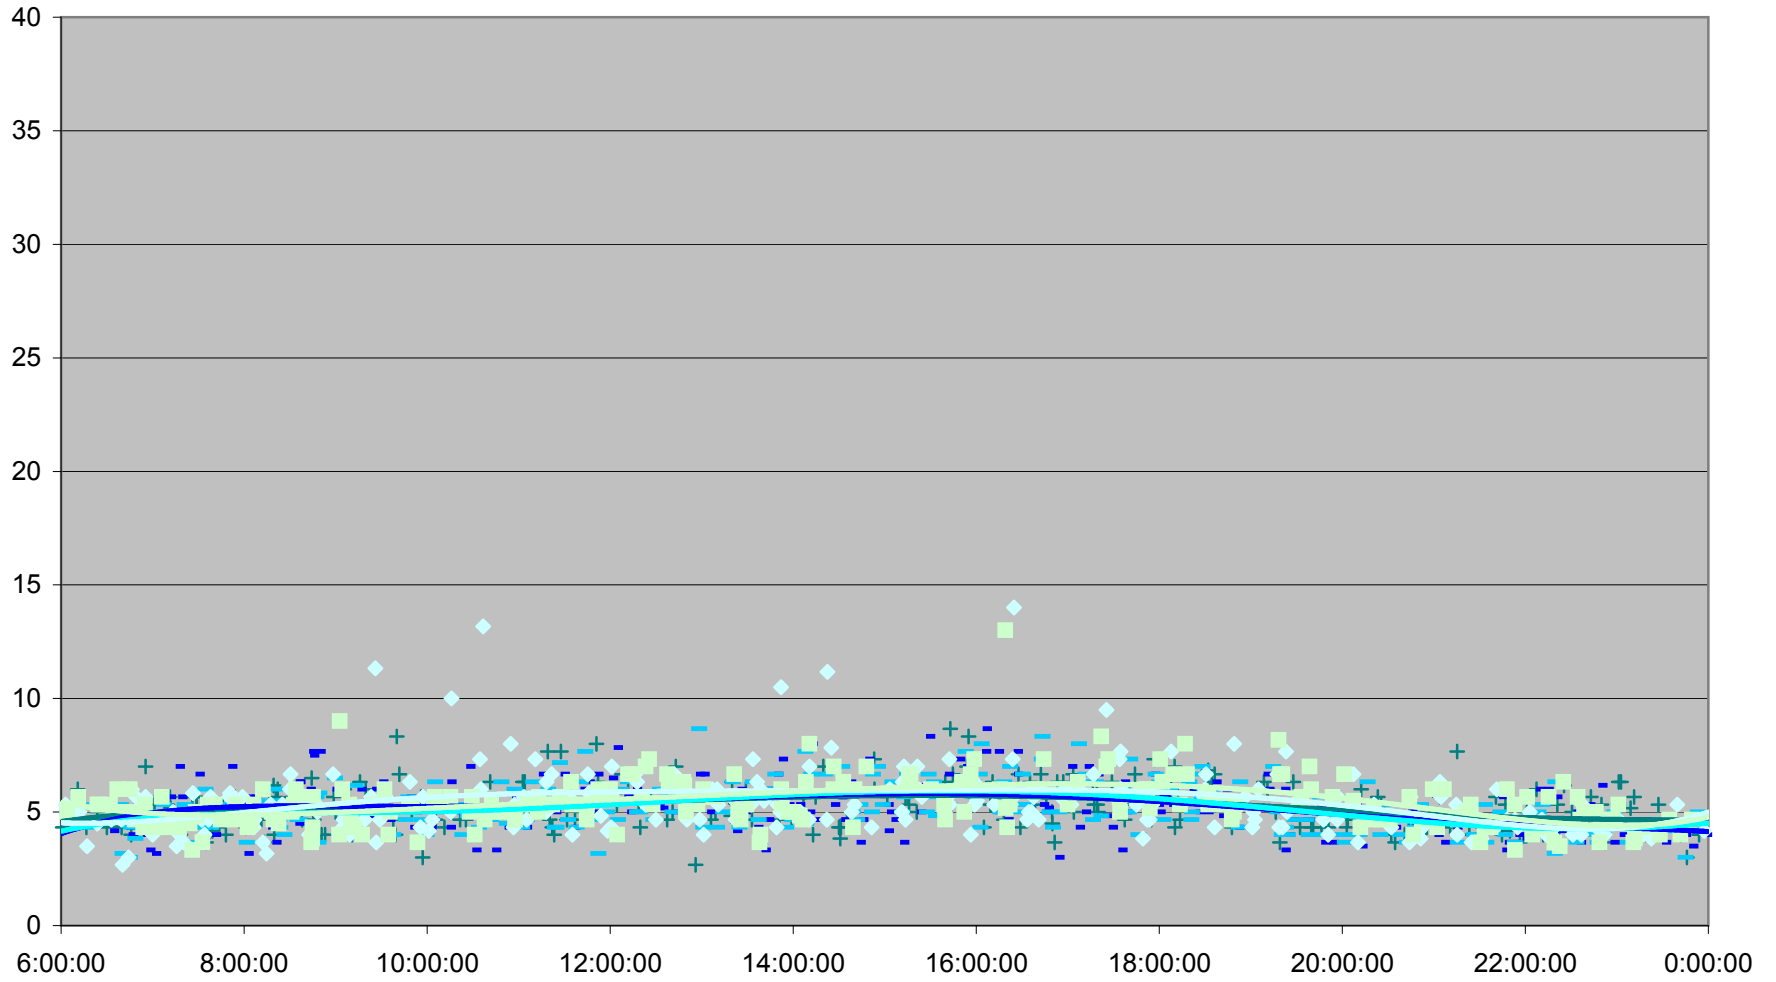

### DUFFERIN Down from Dundas St. to King St.