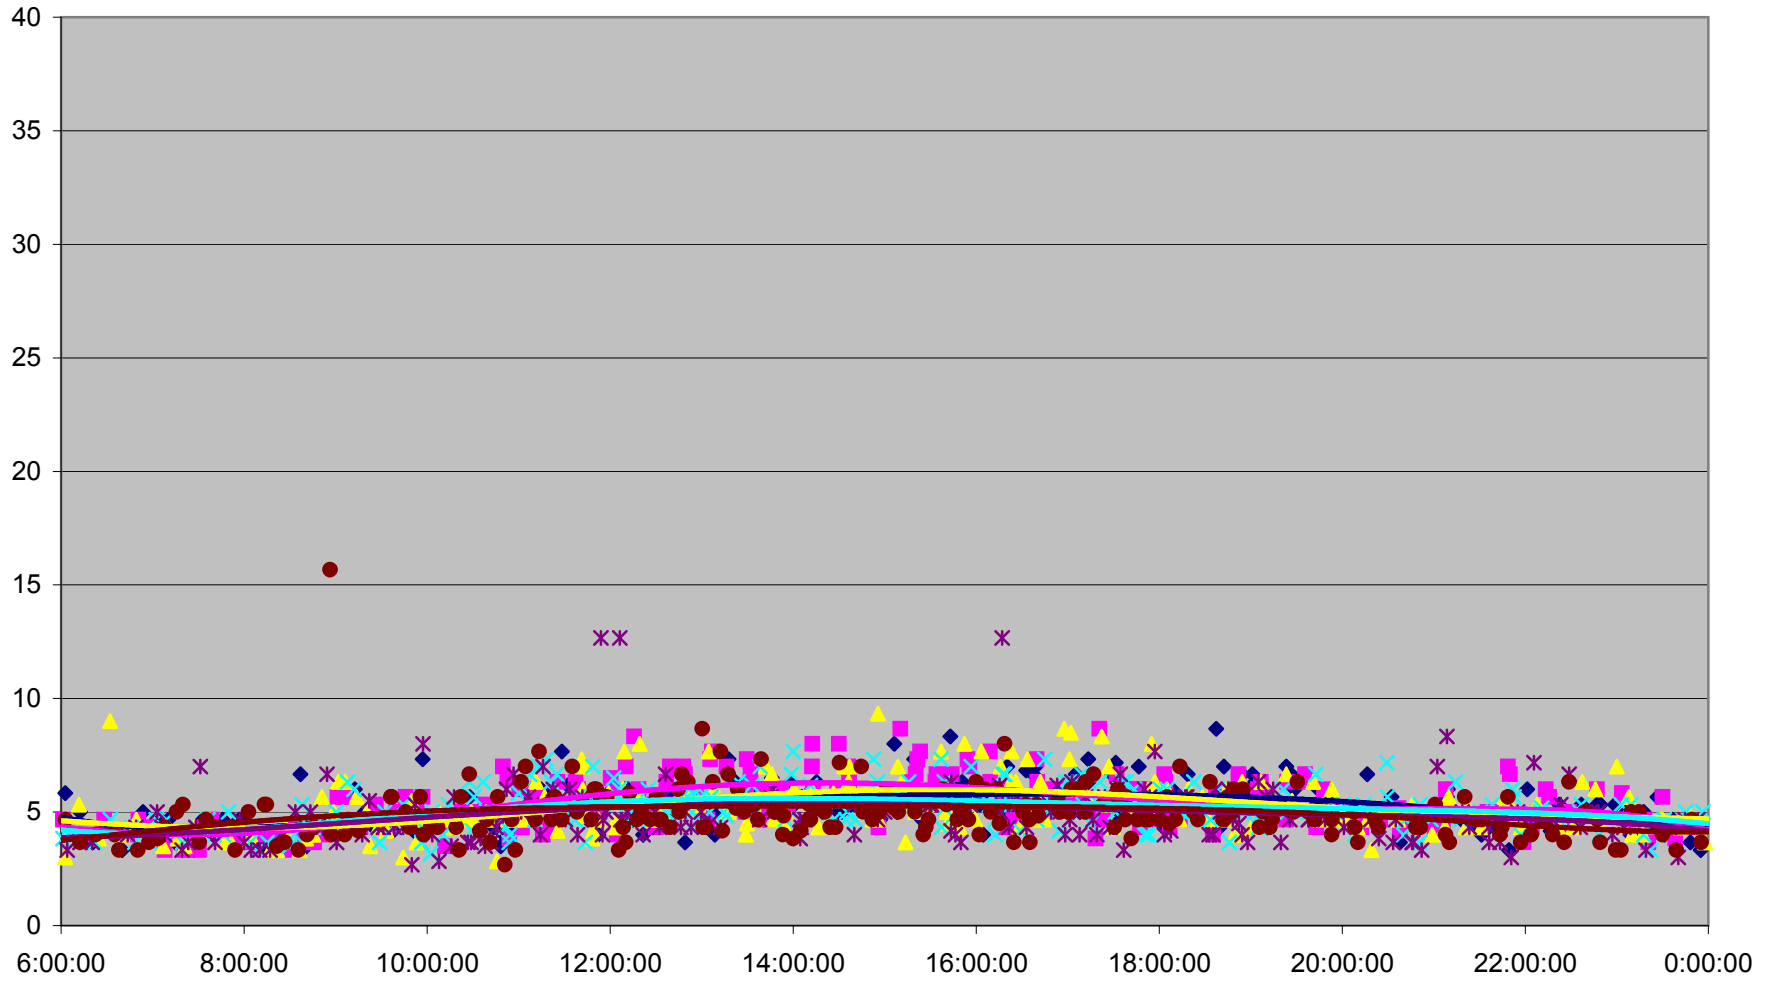

DUFFERIN Down from Dundas St. to King St.