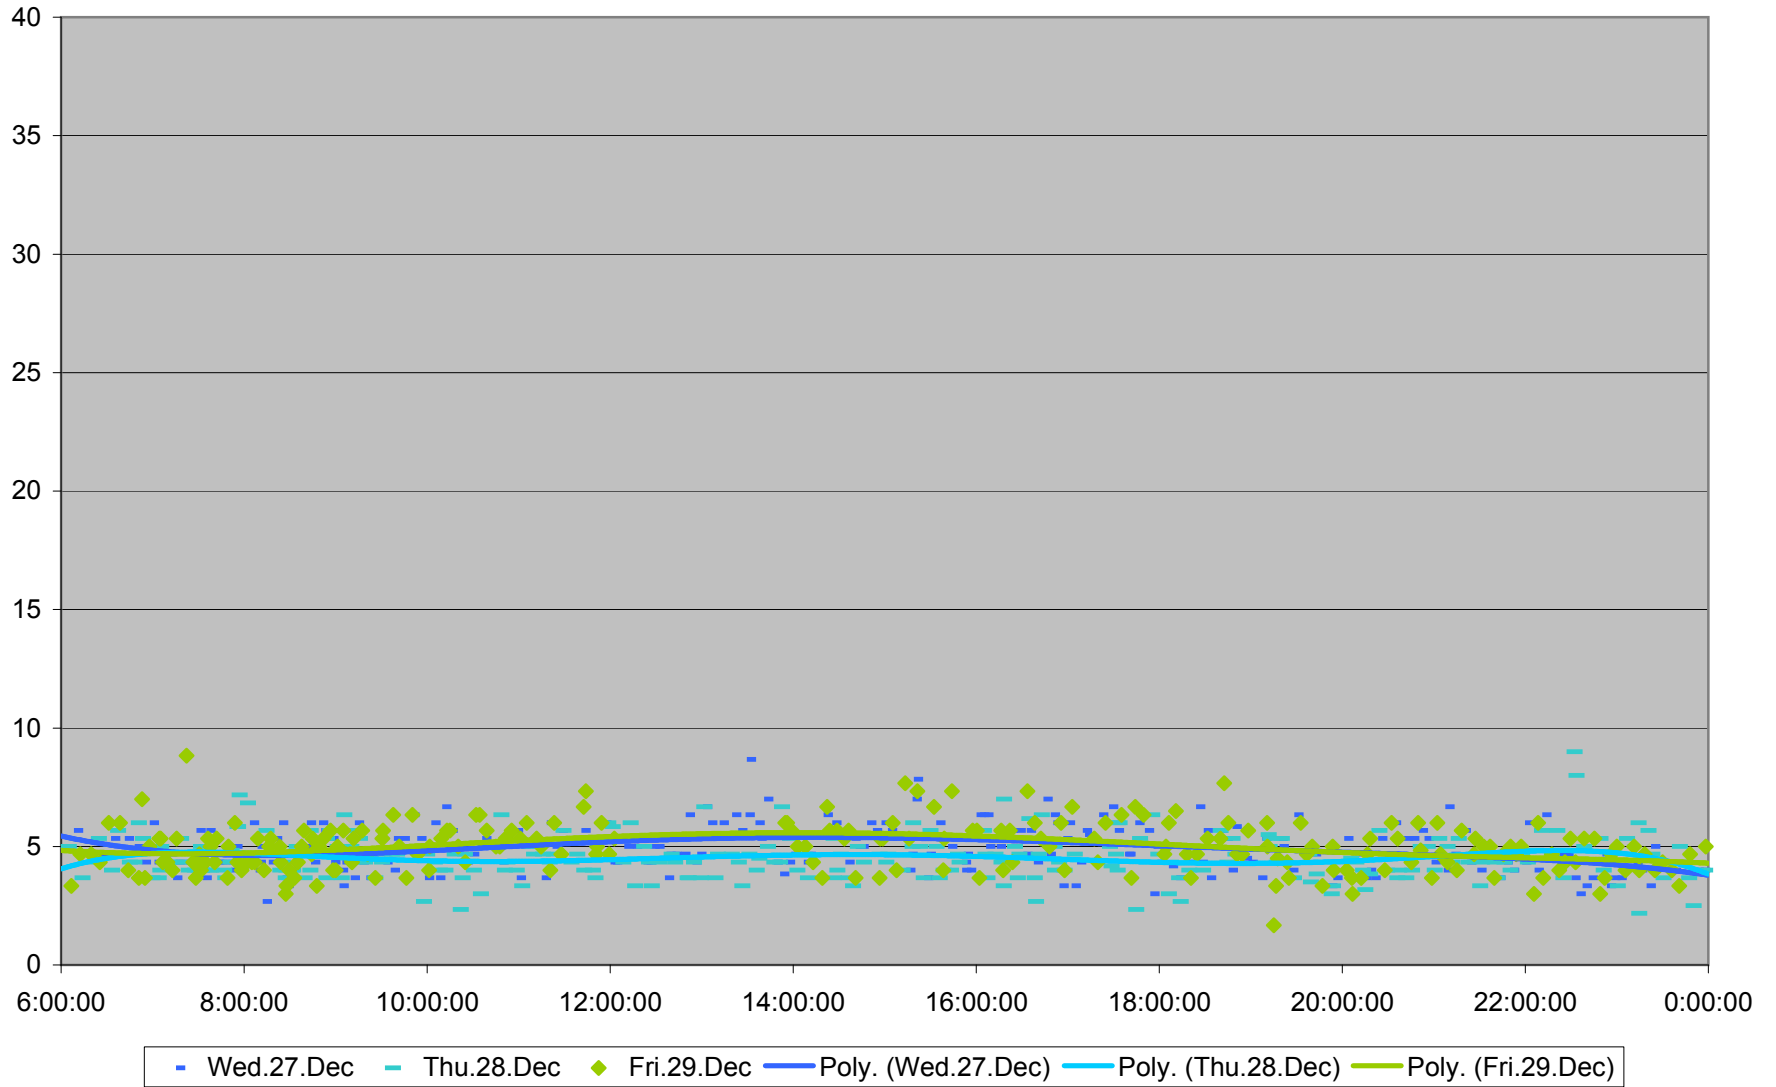

DUFFERIN Up from King St. to Dundas St.

DUFFERIN Up from King St. to Dundas St.

DUFFERIN Up from King St. to Dundas St.

DUFFERIN Up from King St. to Dundas St.

DUFFERIN Up from King St. to Dundas St.

DUFFERIN Up from King St. to Dundas St.

DUFFERIN Up from King St. to Dundas St.