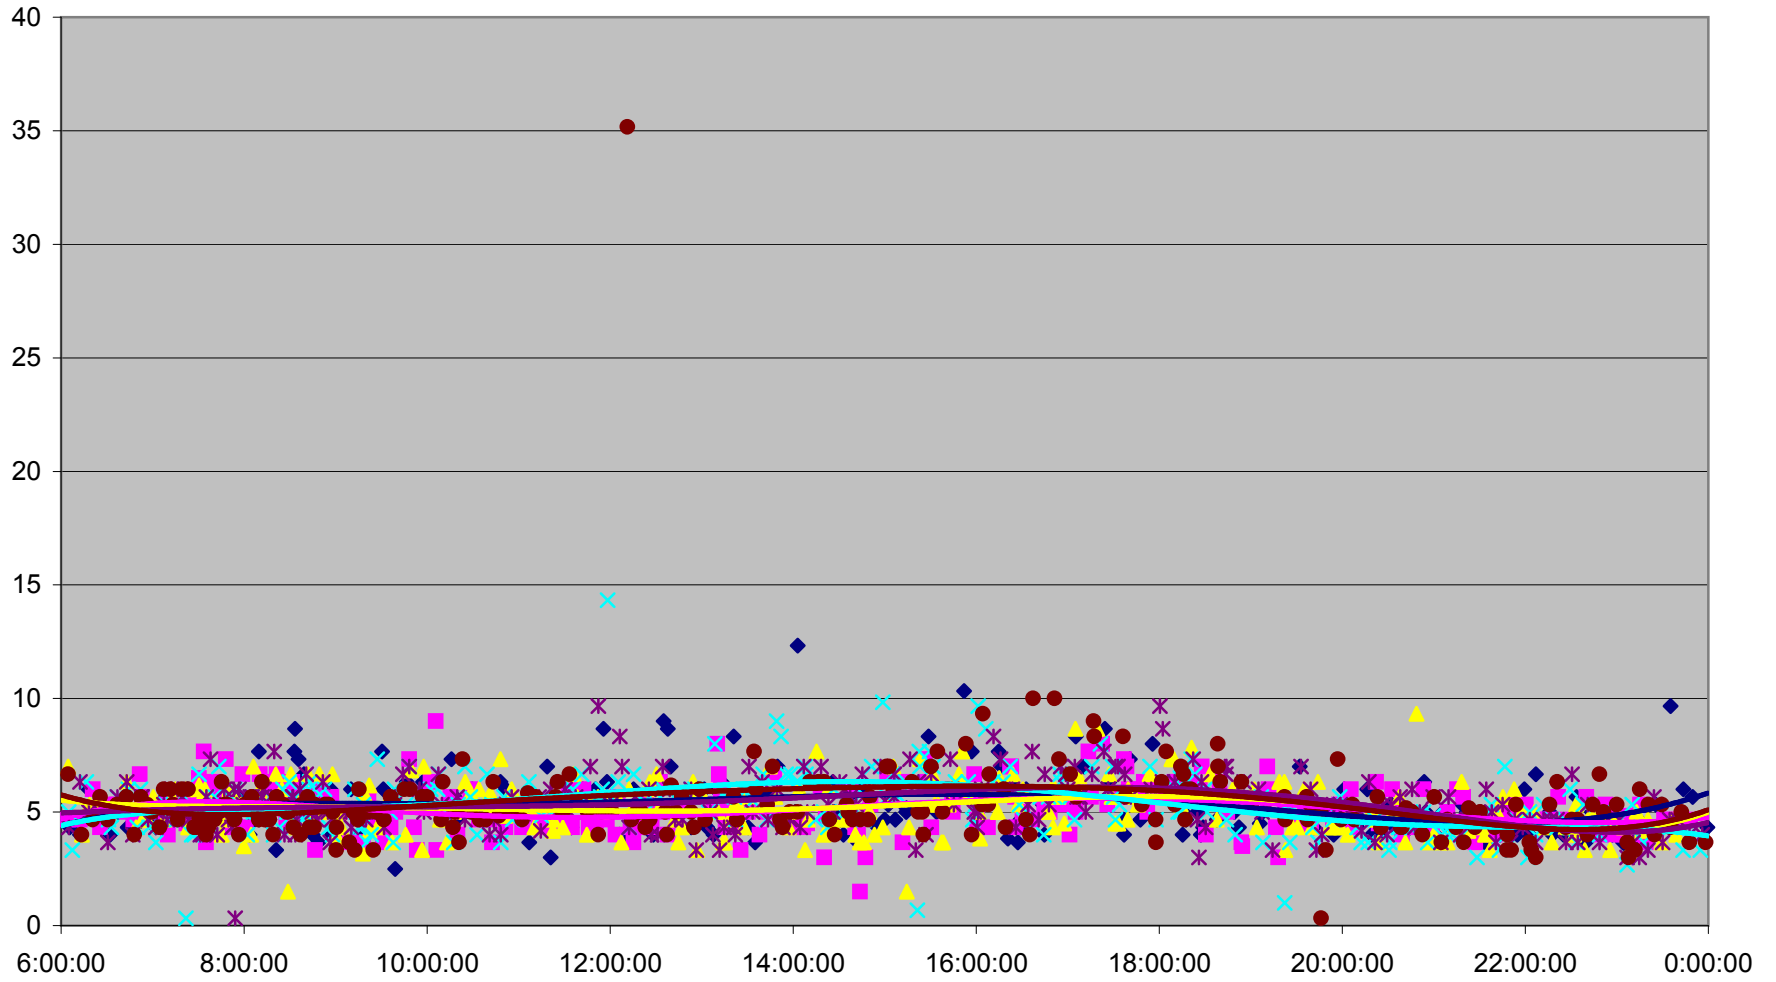

DUFFERIN Up from King St. to Dundas St.

DUFFERIN Up from King St. to Dundas St.

DUFFERIN Up from King St. to Dundas St.

DUFFERIN Up from King St. to Dundas St.

DUFFERIN Up from King St. to Dundas St.

DUFFERIN Up from King St. to Dundas St.

DUFFERIN Up from King St. to Dundas St.