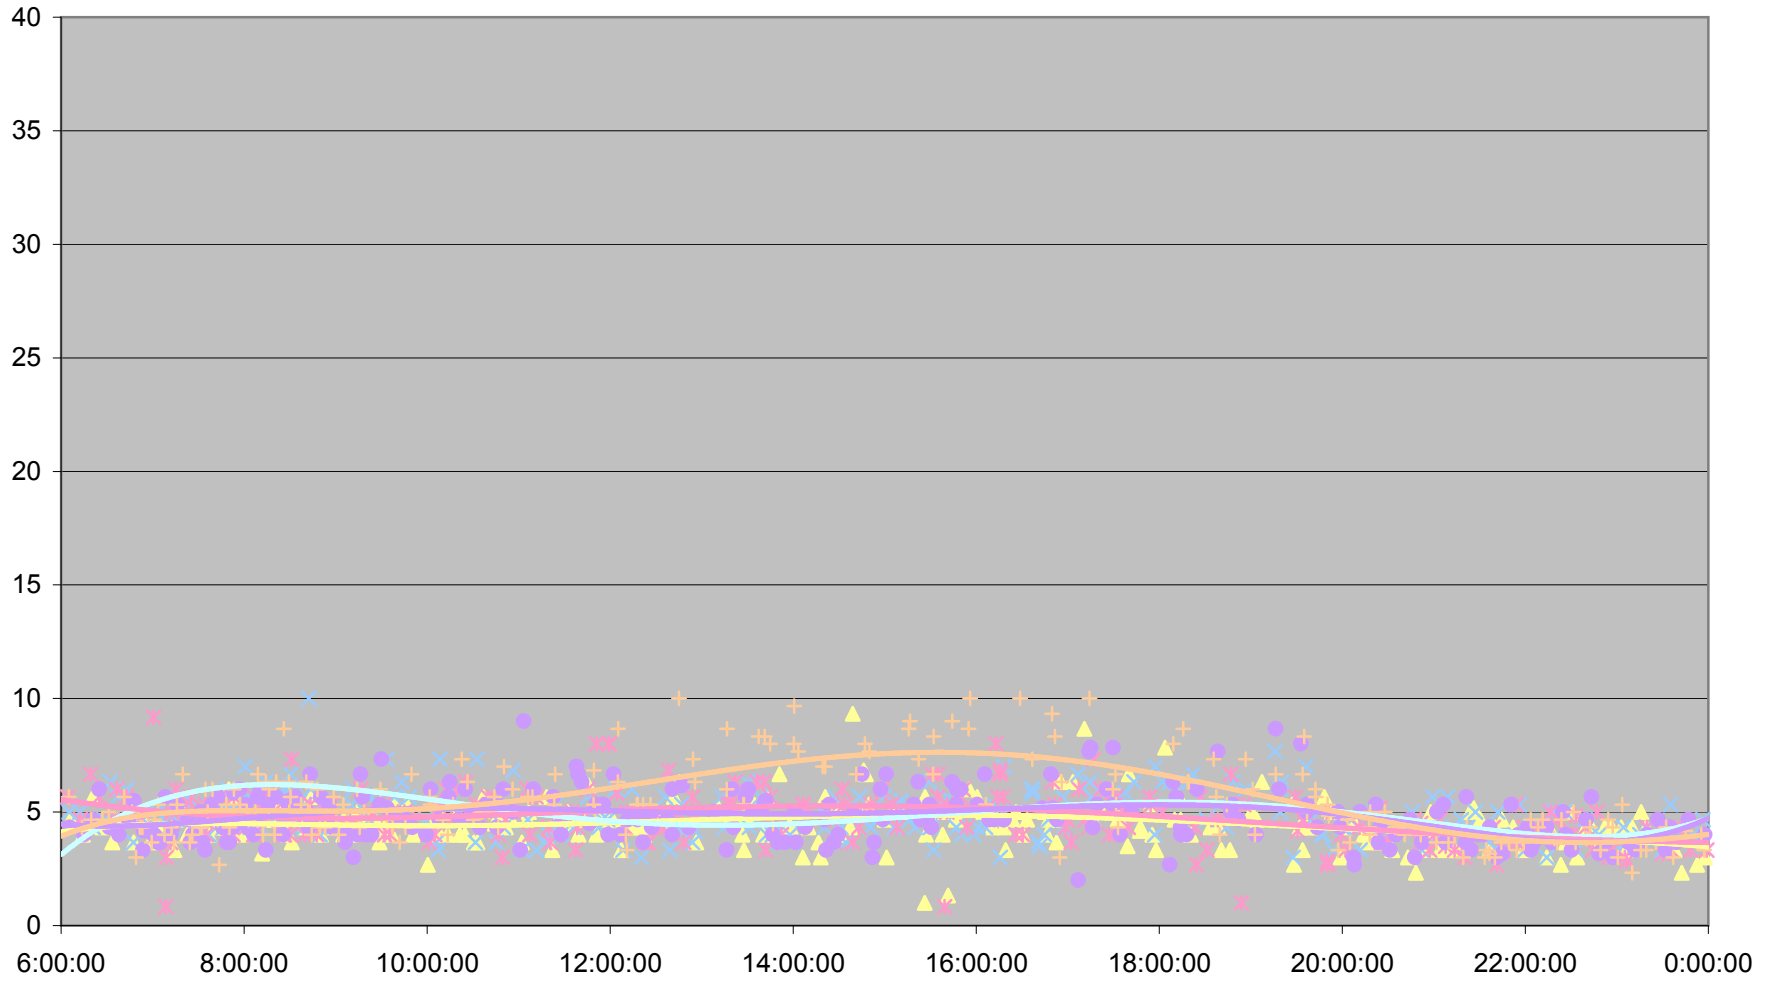

DUFFERIN Up from King St. to Dundas St.

DUFFERIN Up from King St. to Dundas St.

DUFFERIN Up from King St. to Dundas St.

DUFFERIN Up from King St. to Dundas St.

DUFFERIN Up from King St. to Dundas St.

DUFFERIN Up from King St. to Dundas St.

DUFFERIN Up from King St. to Dundas St.