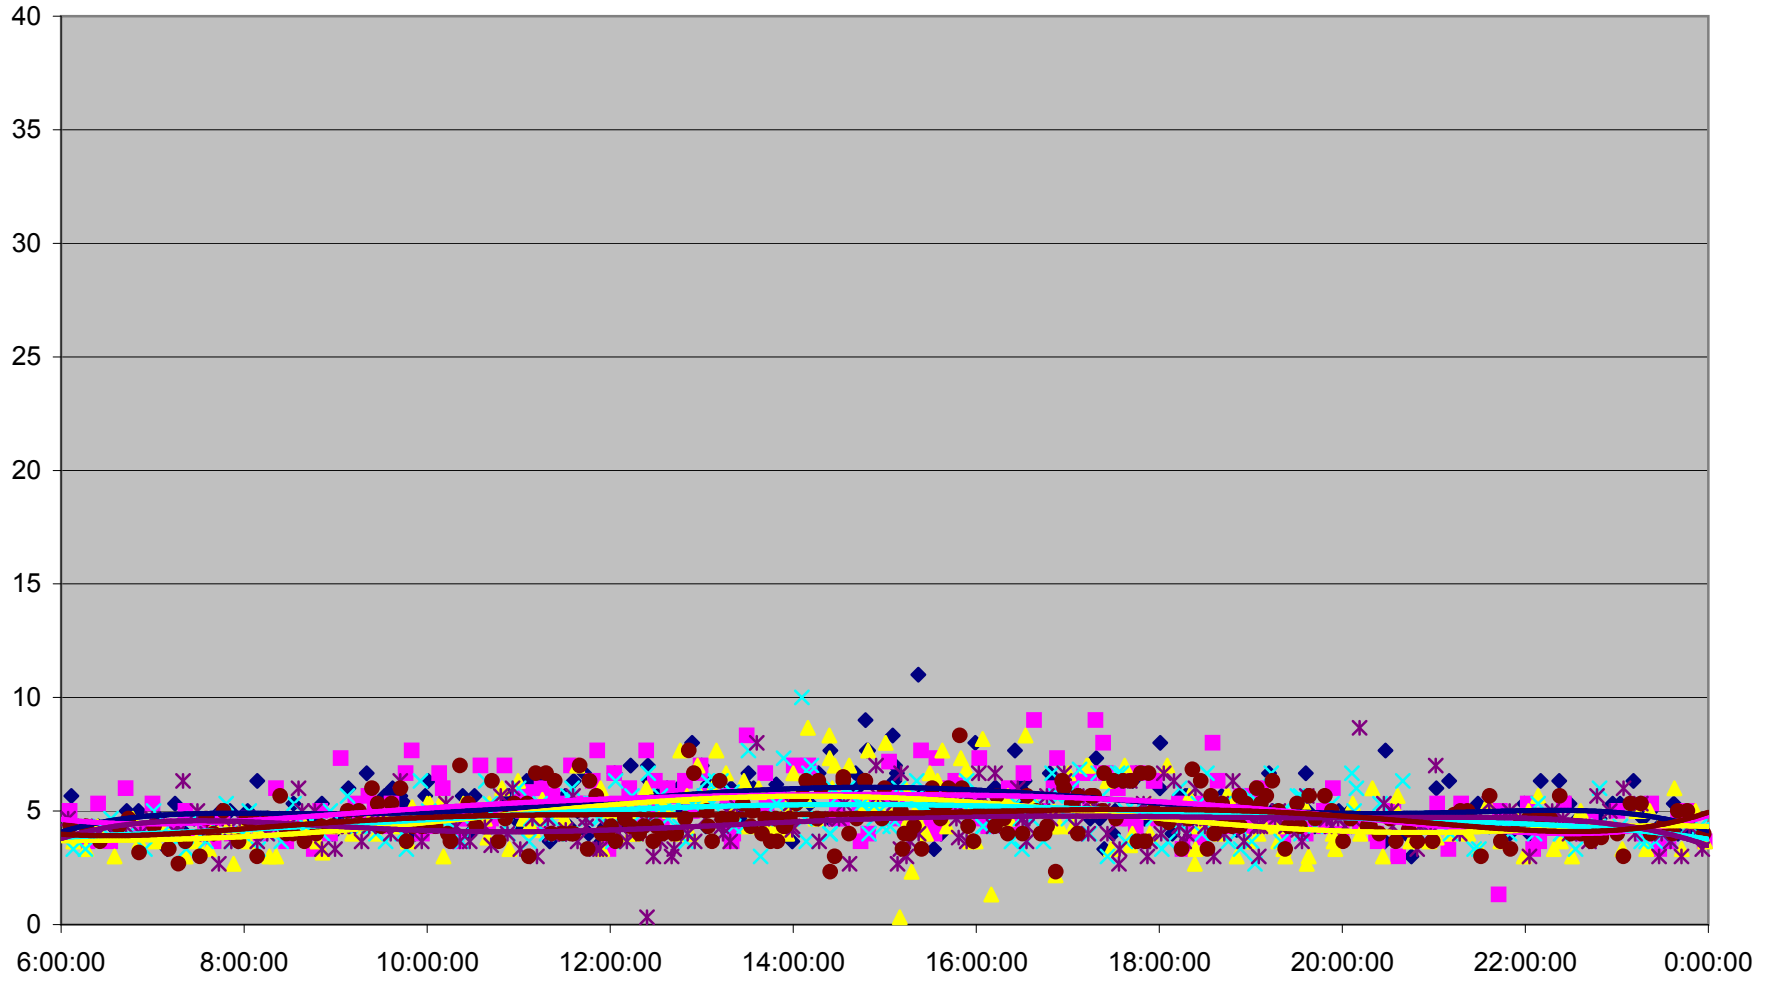

DUFFERIN Up from King St. to Dundas St.

DUFFERIN Up from King St. to Dundas St.

DUFFERIN Up from King St. to Dundas St.

DUFFERIN Up from King St. to Dundas St.

DUFFERIN Up from King St. to Dundas St.

DUFFERIN Up from King St. to Dundas St.

DUFFERIN Up from King St. to Dundas St.