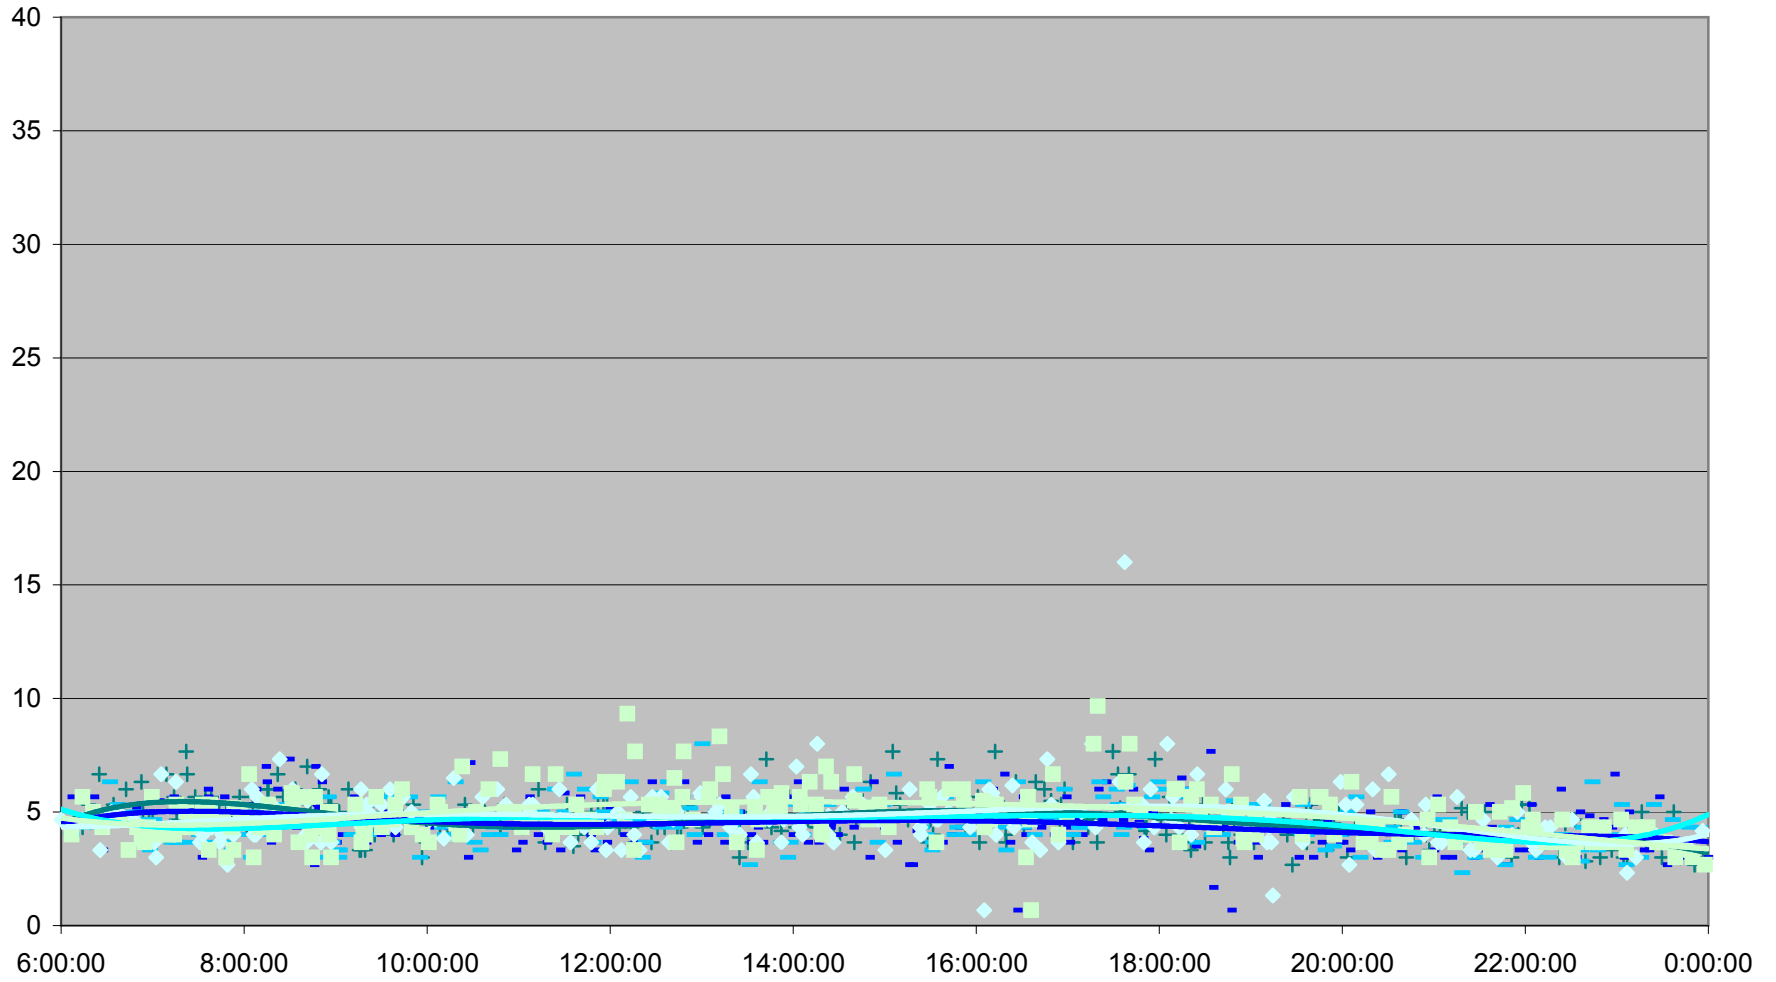

DUFFERIN Up from King St. to Dundas St.

DUFFERIN Up from King St. to Dundas St.

DUFFERIN Up from King St. to Dundas St.

DUFFERIN Up from King St. to Dundas St.

DUFFERIN Up from King St. to Dundas St.

DUFFERIN Up from King St. to Dundas St.

DUFFERIN Up from King St. to Dundas St.