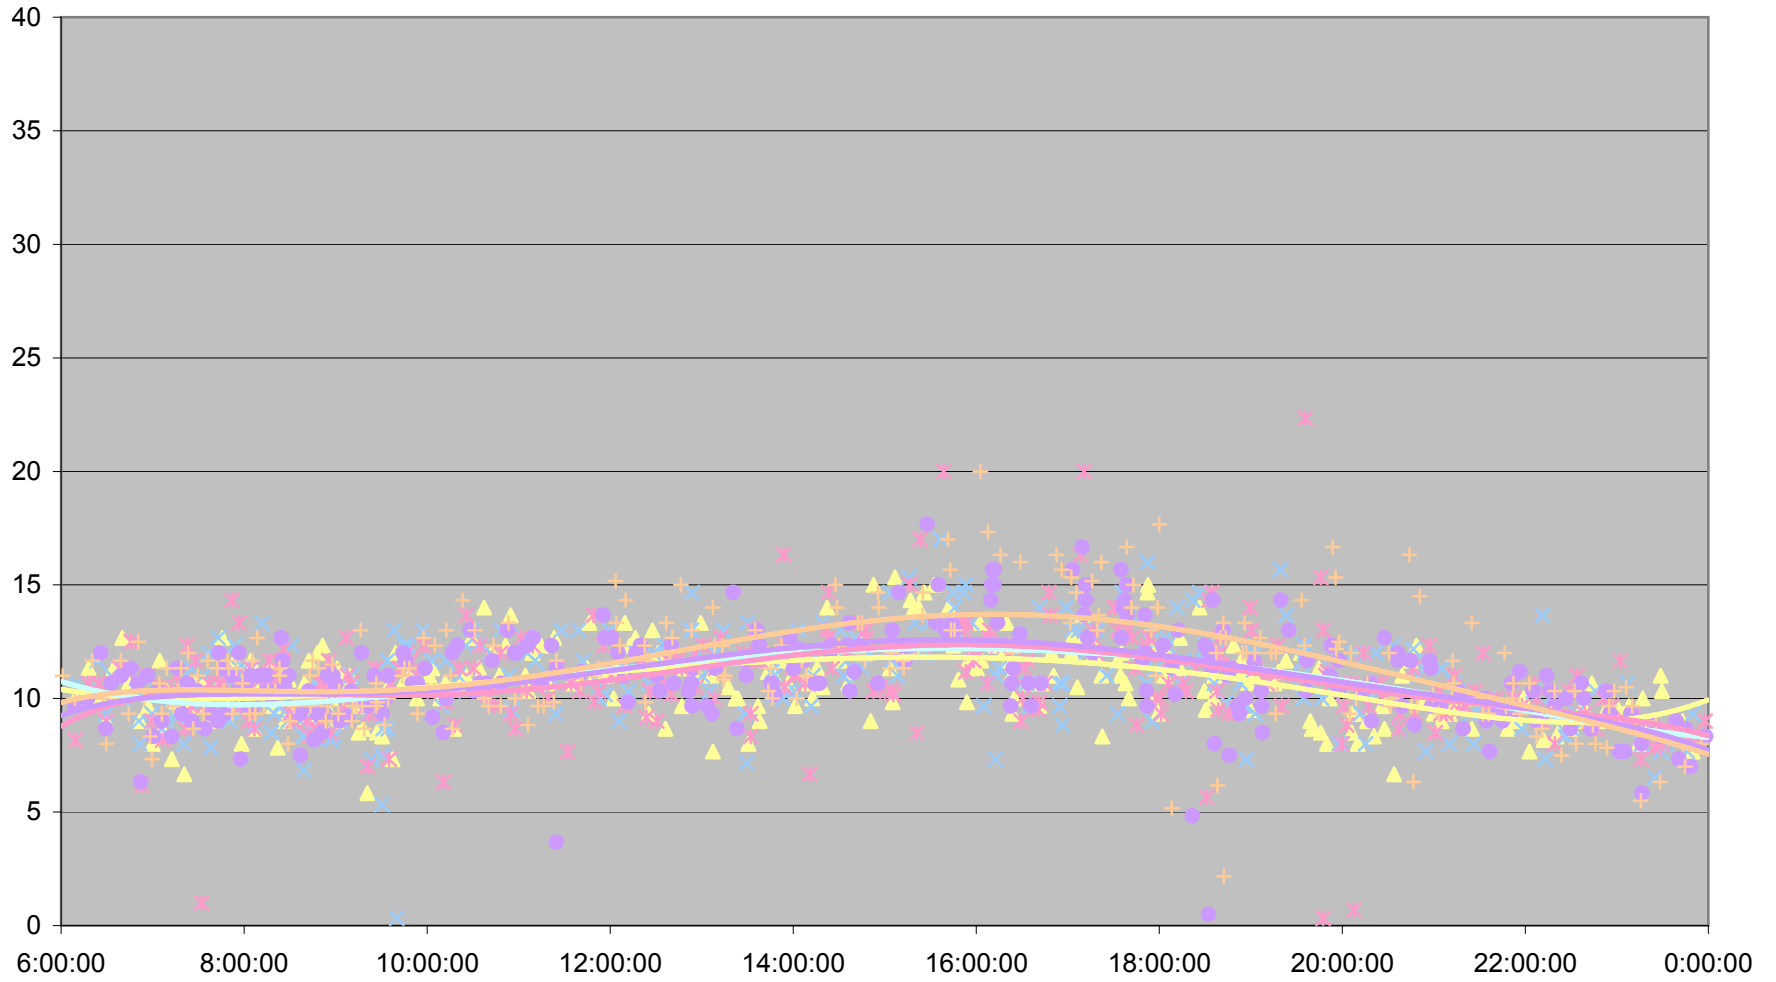

DUFFERIN Up from Dupont St. to Eglinton Ave.