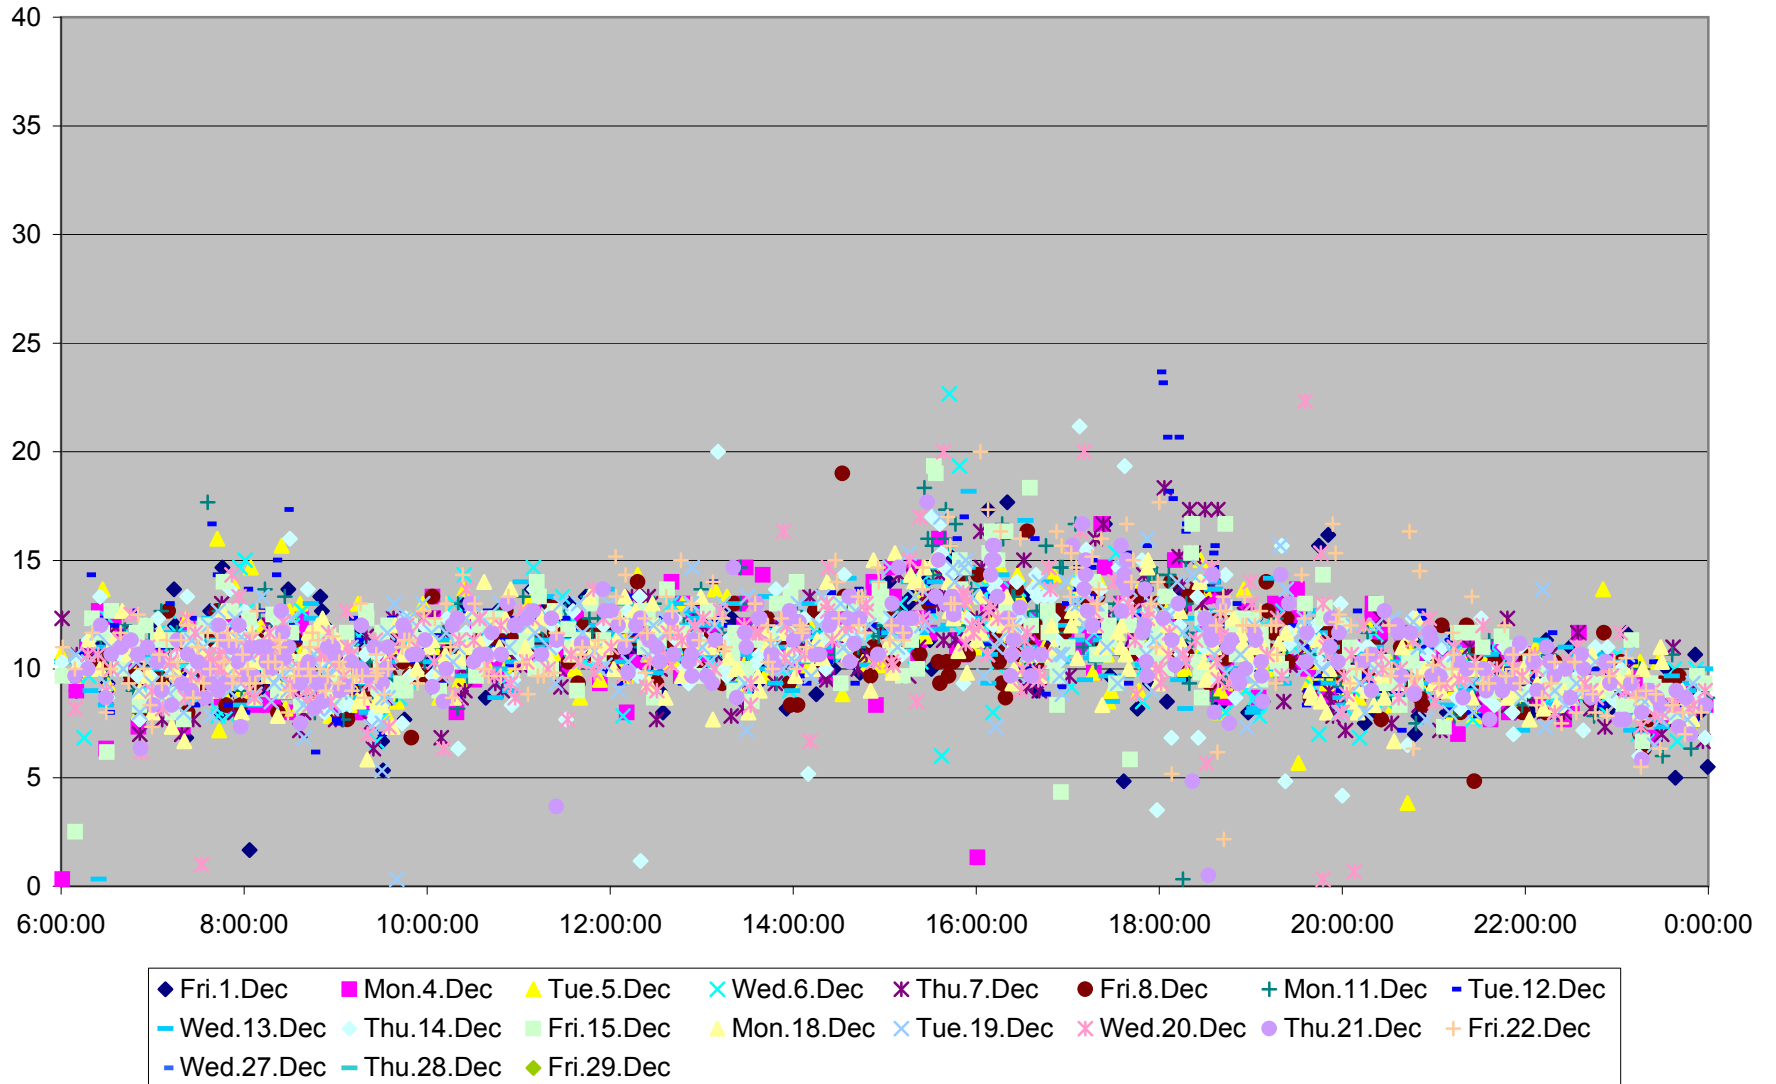

DUFFERIN Up from Dupont St. to Eglinton Ave.