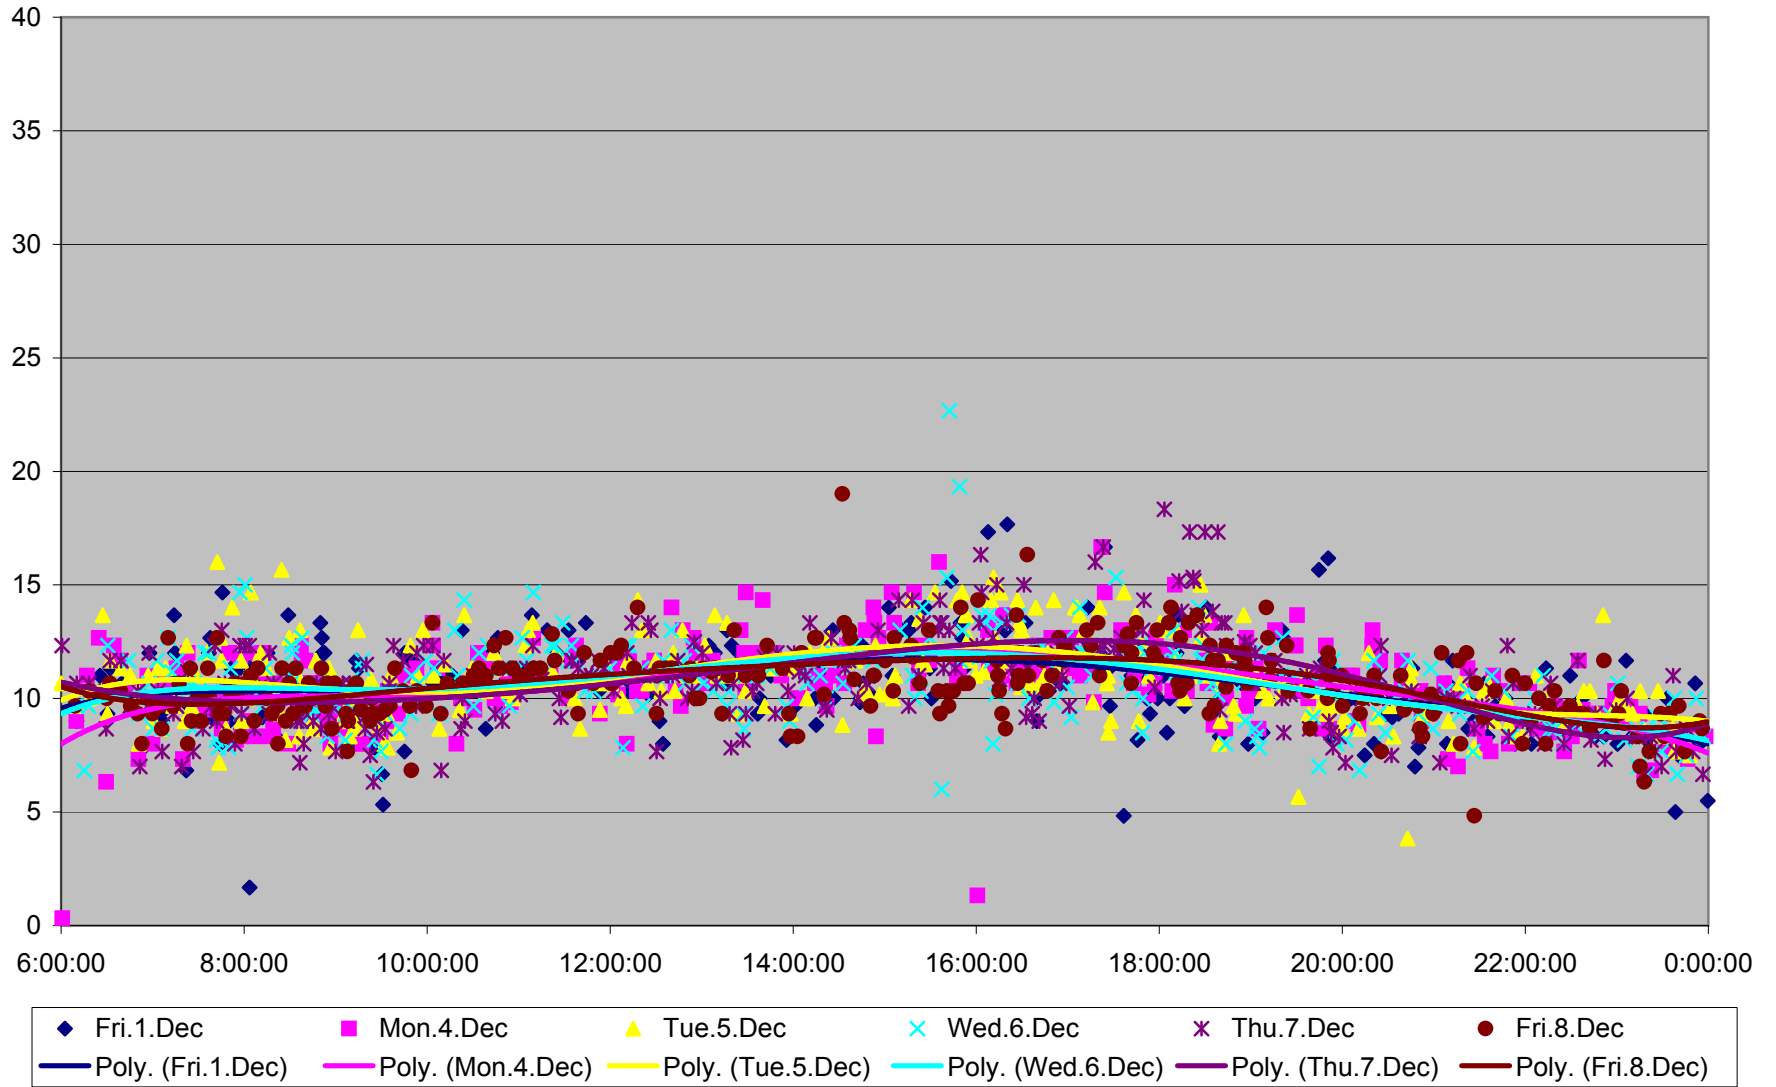

### DUFFERIN Up from Dupont St. to Eglinton Ave.