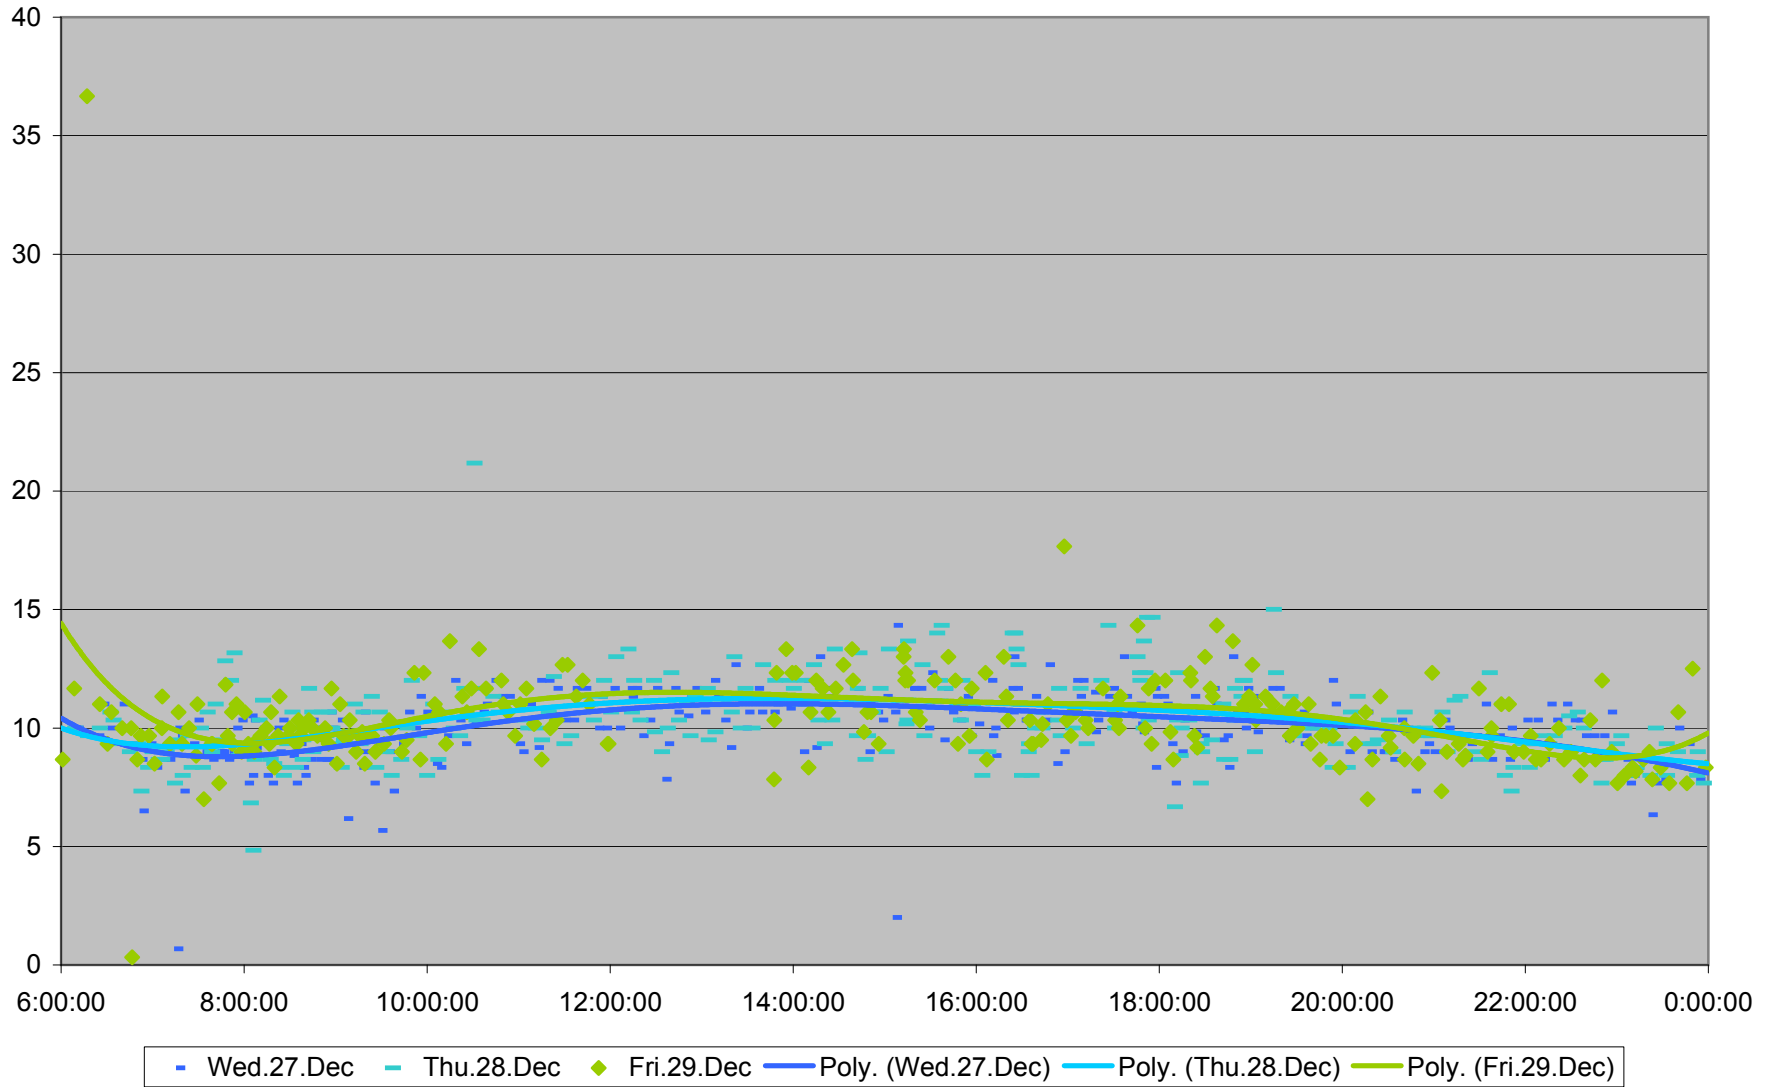

DUFFERIN Up from Dupont St. to Eglinton Ave.