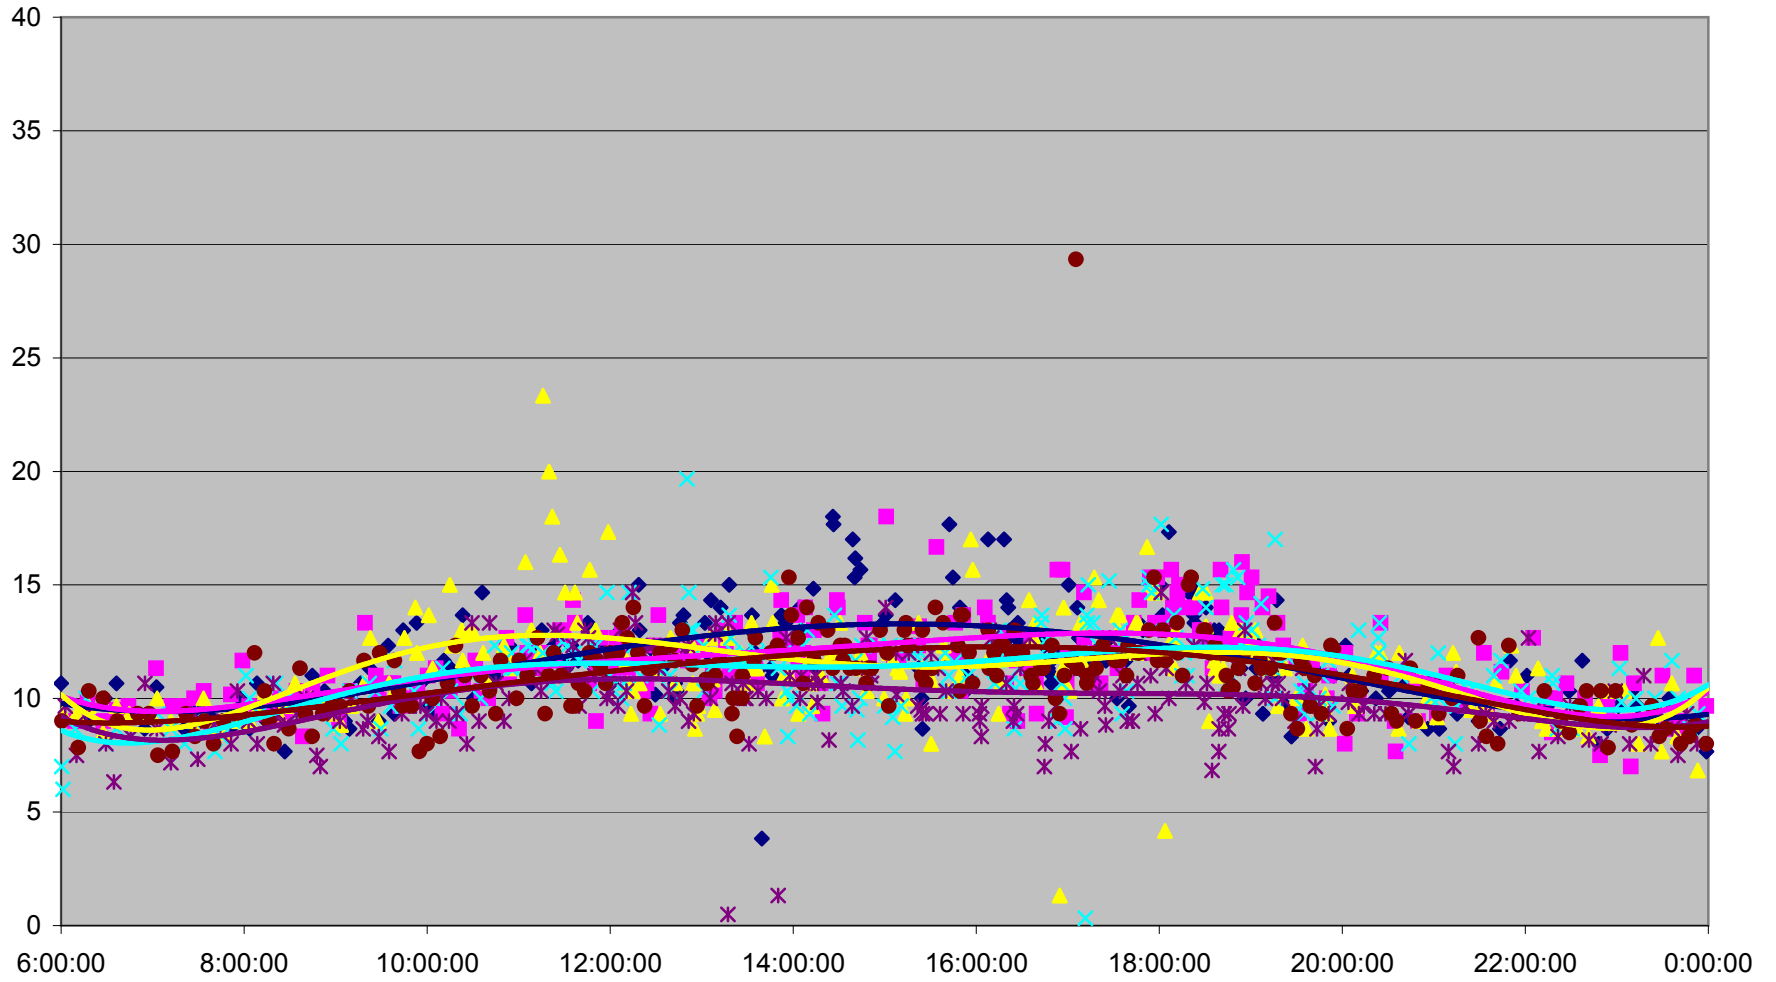

DUFFERIN Up from Dupont St. to Eglinton Ave.