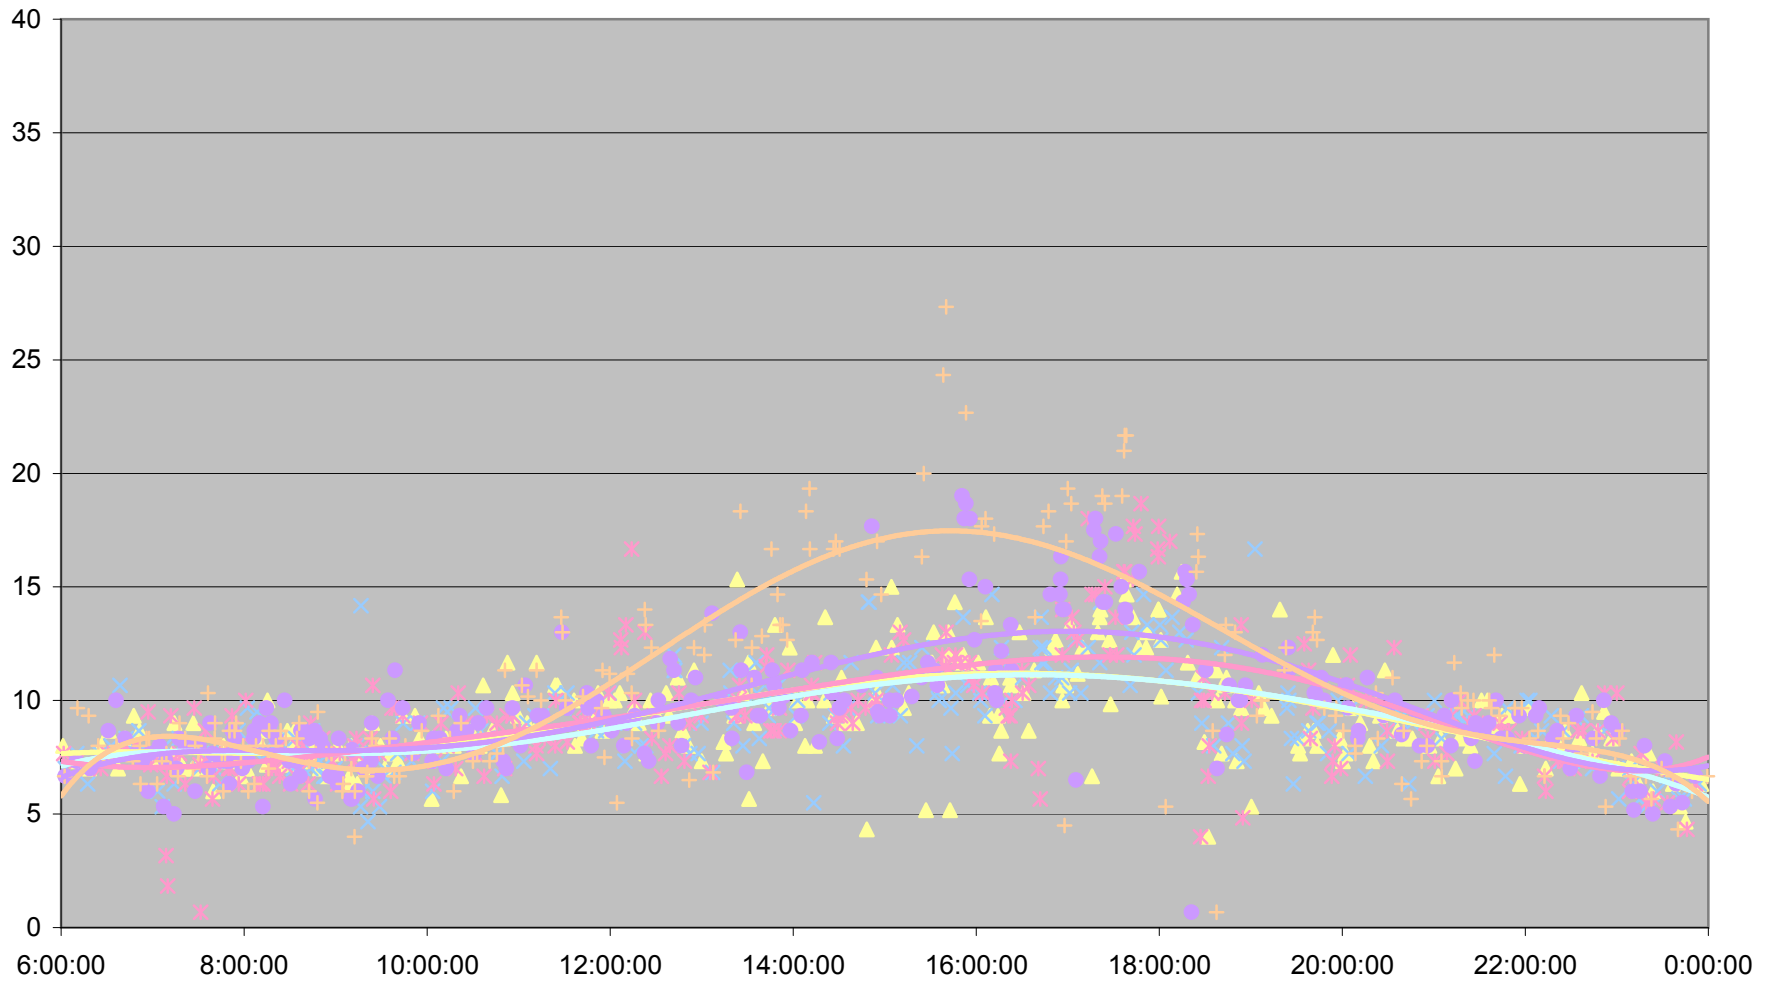

DUFFERIN Up from Dundas St. to Dupont St.

DUFFERIN Up from Dundas St. to Dupont St.

DUFFERIN Up from Dundas St. to Dupont St.

DUFFERIN Up from Dundas St. to Dupont St.

DUFFERIN Up from Dundas St. to Dupont St.

DUFFERIN Up from Dundas St. to Dupont St.

DUFFERIN Up from Dundas St. to Dupont St.