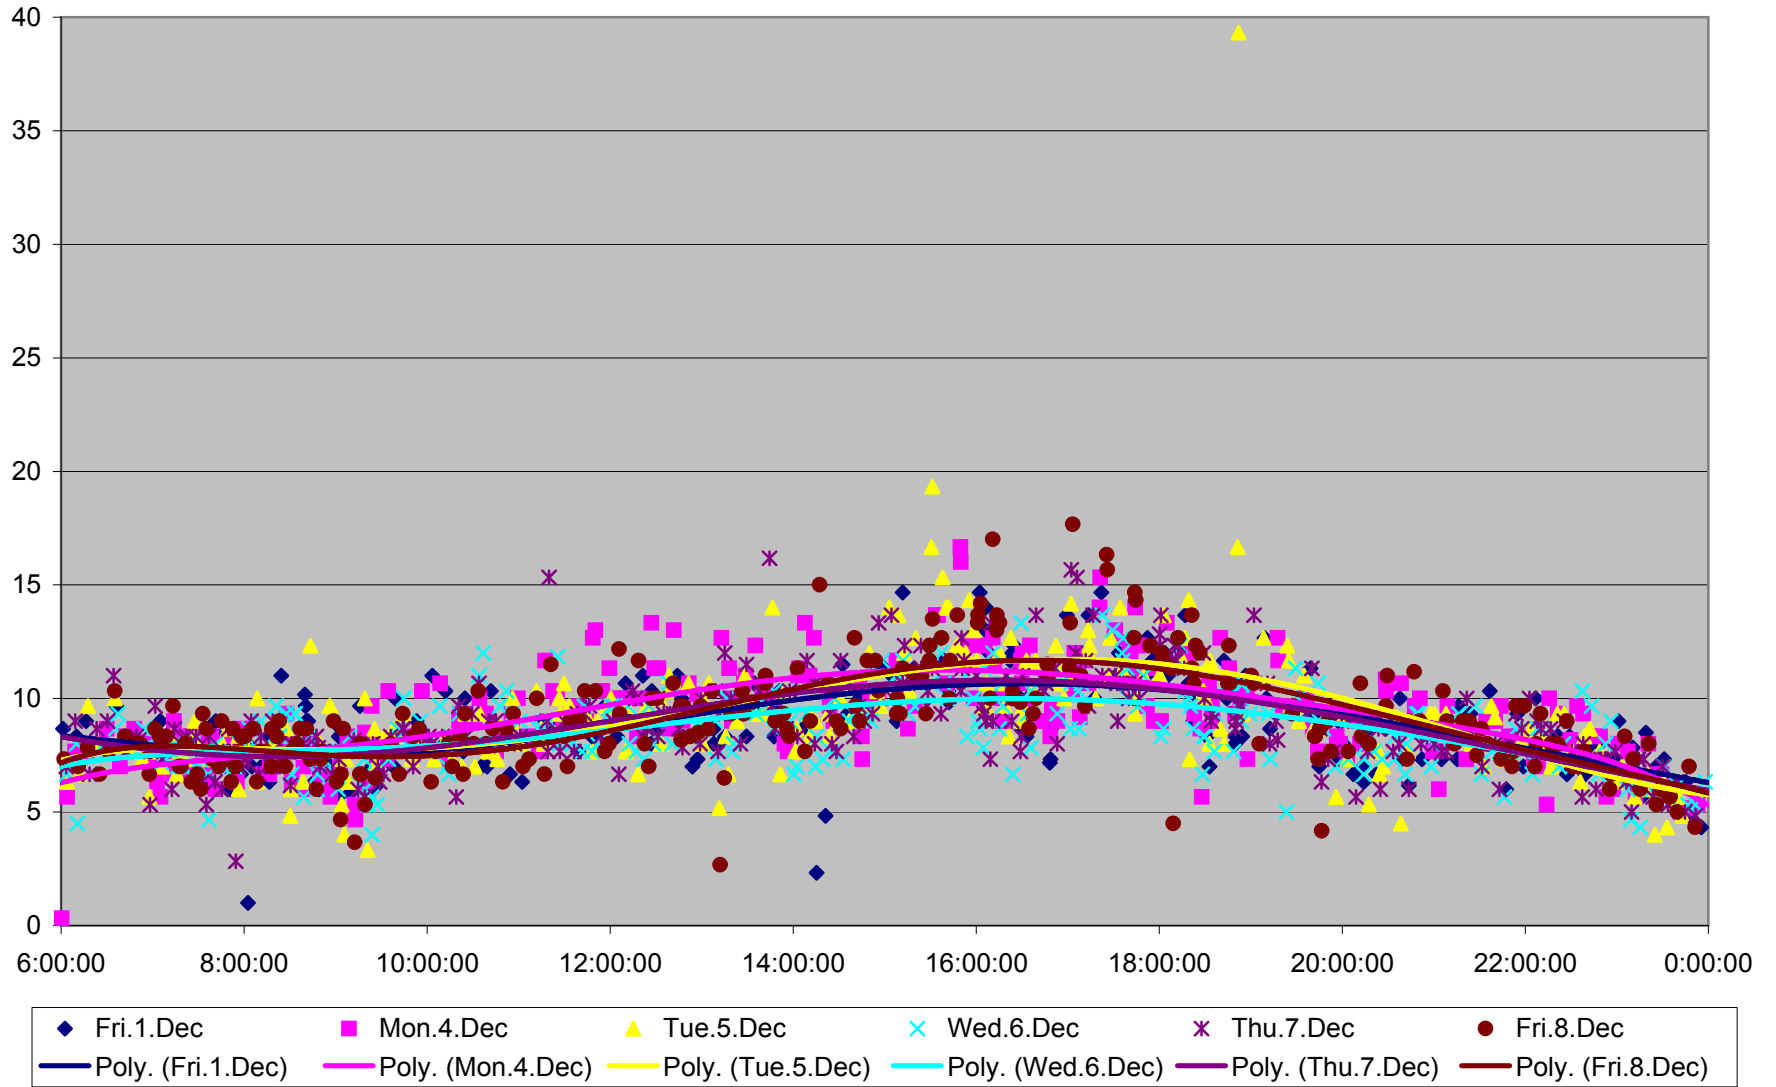

DUFFERIN Up from Dundas St. to Dupont St.

DUFFERIN Up from Dundas St. to Dupont St.

DUFFERIN Up from Dundas St. to Dupont St.

DUFFERIN Up from Dundas St. to Dupont St.

DUFFERIN Up from Dundas St. to Dupont St.

DUFFERIN Up from Dundas St. to Dupont St.

DUFFERIN Up from Dundas St. to Dupont St.