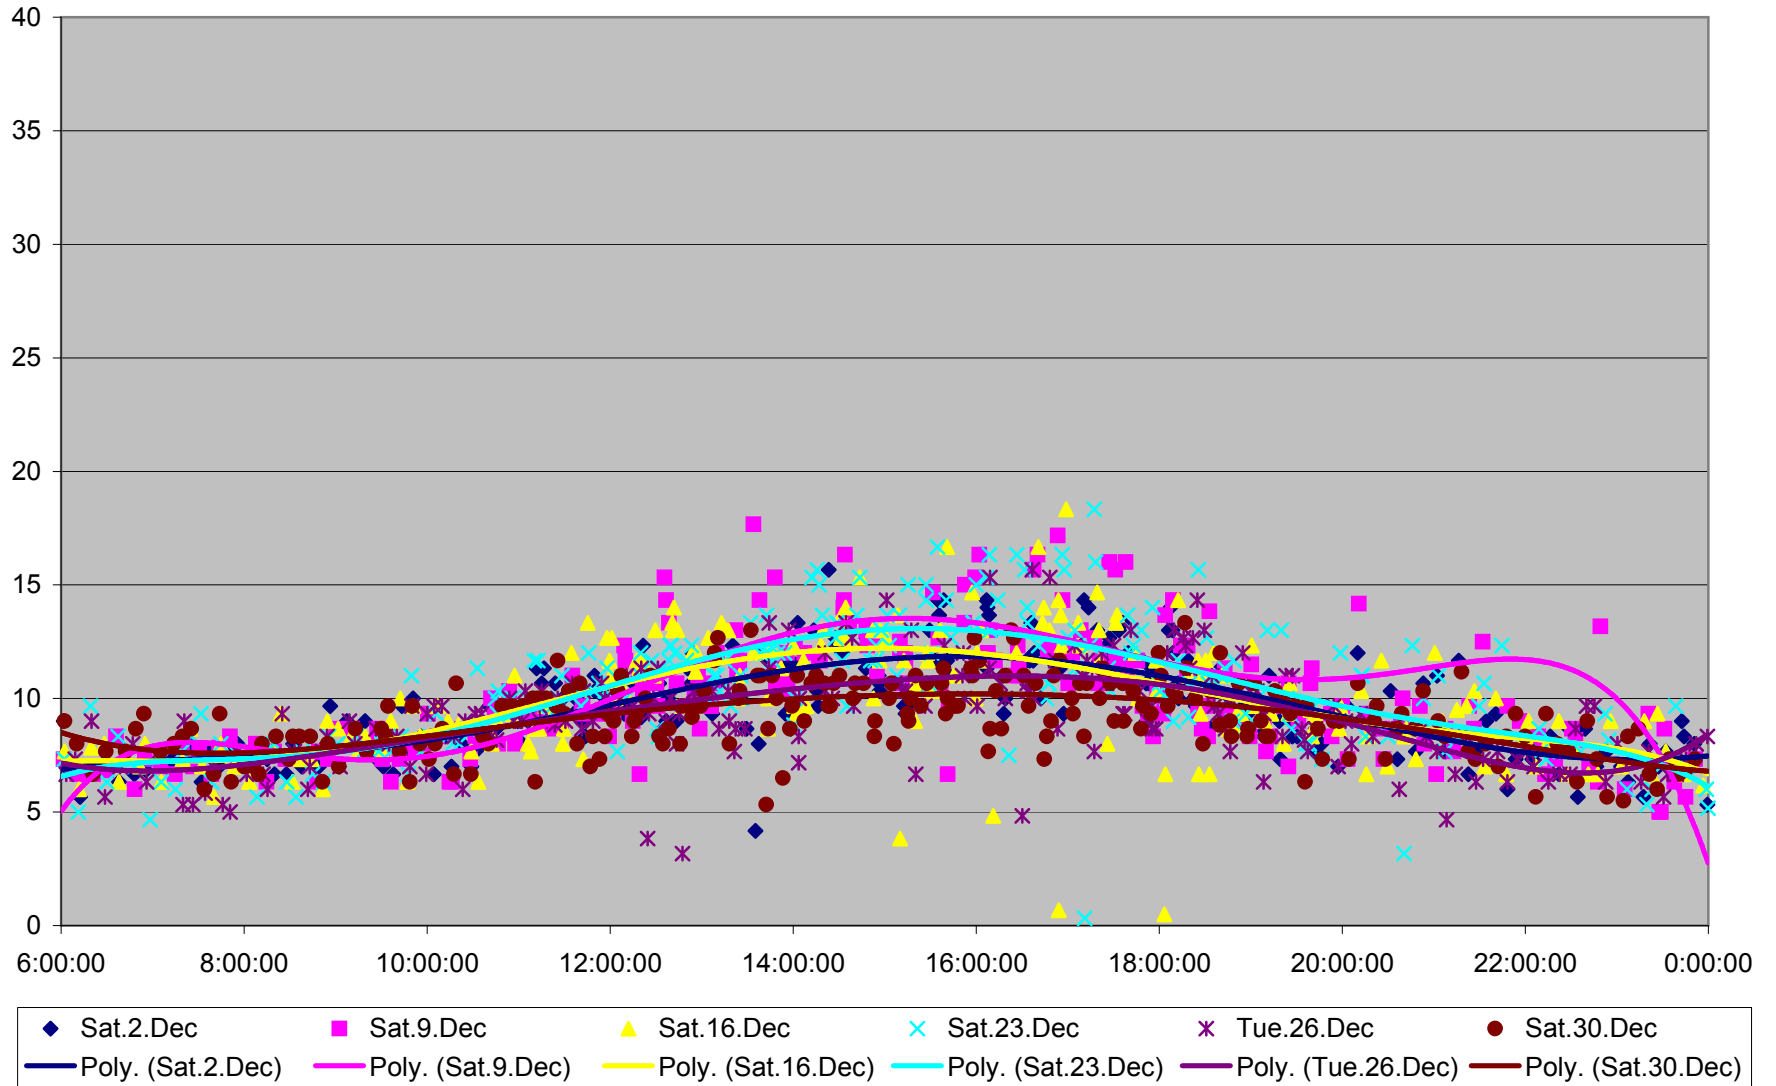

DUFFERIN Up from Dundas St. to Dupont St.

DUFFERIN Up from Dundas St. to Dupont St.

DUFFERIN Up from Dundas St. to Dupont St.

DUFFERIN Up from Dundas St. to Dupont St.

DUFFERIN Up from Dundas St. to Dupont St.

DUFFERIN Up from Dundas St. to Dupont St.

DUFFERIN Up from Dundas St. to Dupont St.