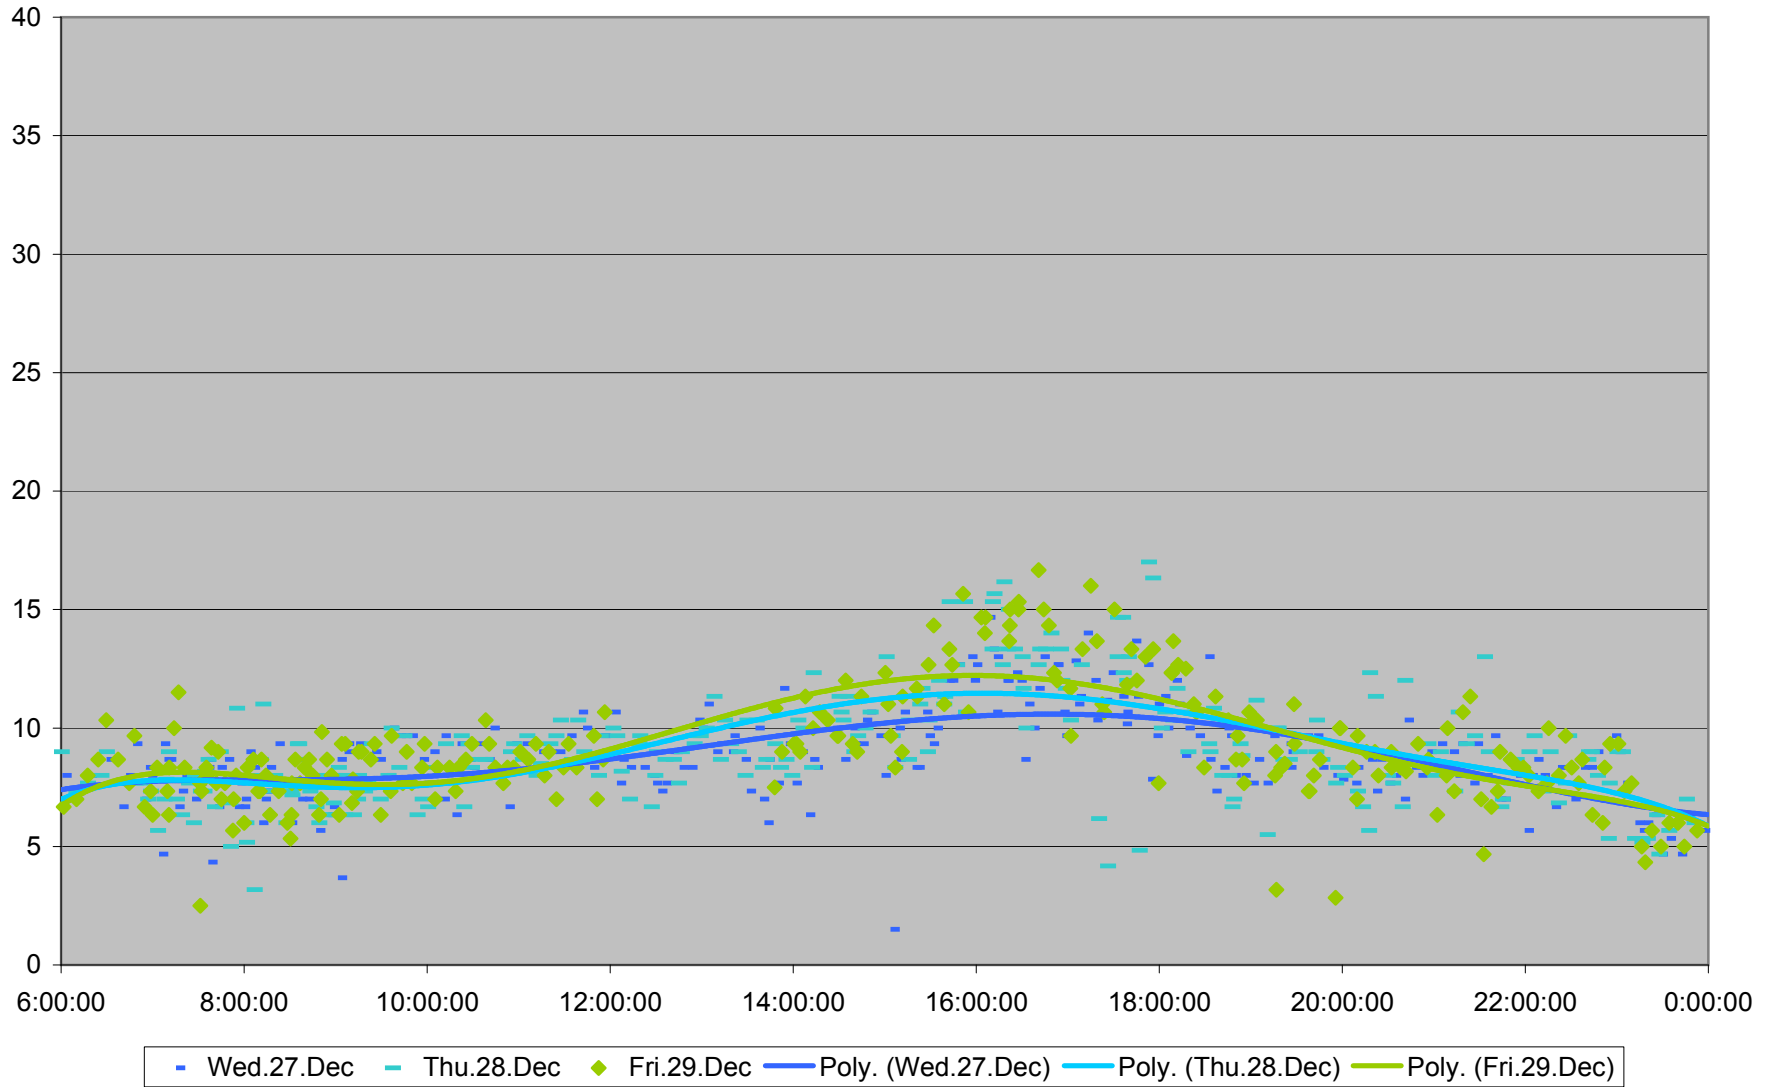

DUFFERIN Up from Dundas St. to Dupont St.

DUFFERIN Up from Dundas St. to Dupont St.

DUFFERIN Up from Dundas St. to Dupont St.

DUFFERIN Up from Dundas St. to Dupont St.

DUFFERIN Up from Dundas St. to Dupont St.

DUFFERIN Up from Dundas St. to Dupont St.

DUFFERIN Up from Dundas St. to Dupont St.