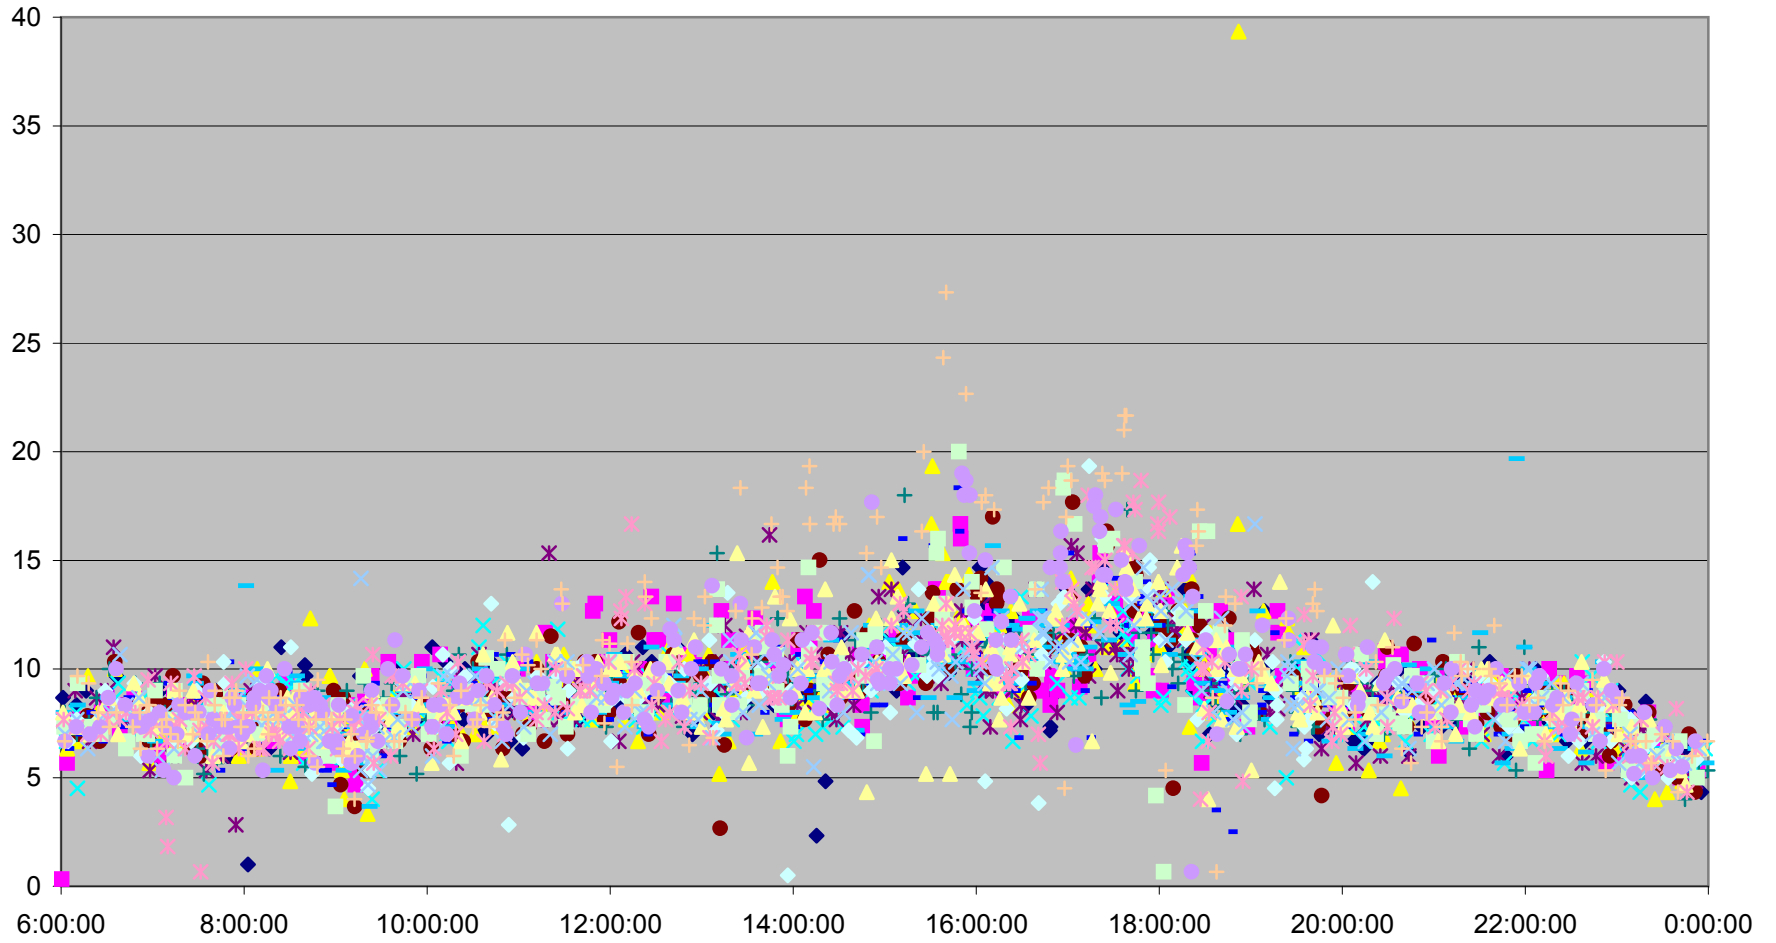

DUFFERIN Up from Dundas St. to Dupont St.

DUFFERIN Up from Dundas St. to Dupont St.

DUFFERIN Up from Dundas St. to Dupont St.

DUFFERIN Up from Dundas St. to Dupont St.

DUFFERIN Up from Dundas St. to Dupont St.

DUFFERIN Up from Dundas St. to Dupont St.

DUFFERIN Up from Dundas St. to Dupont St.