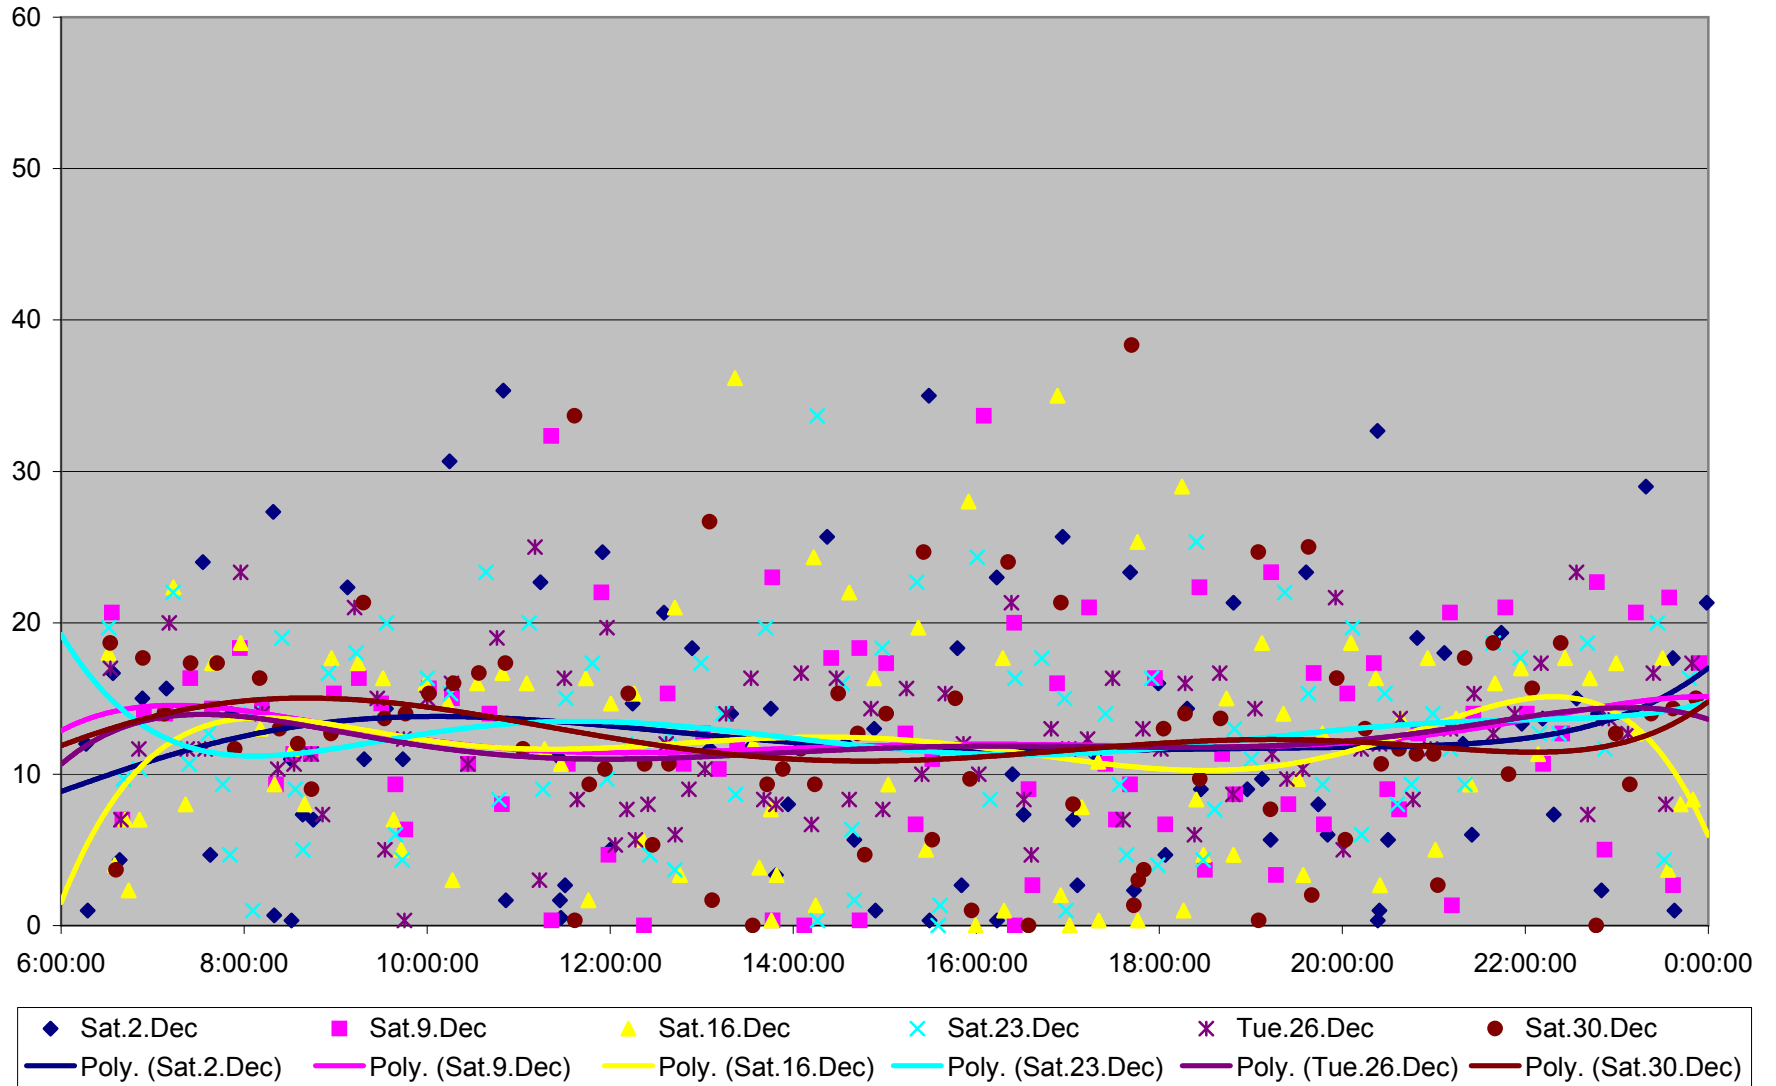

QUEEN Up Headways at Royal York