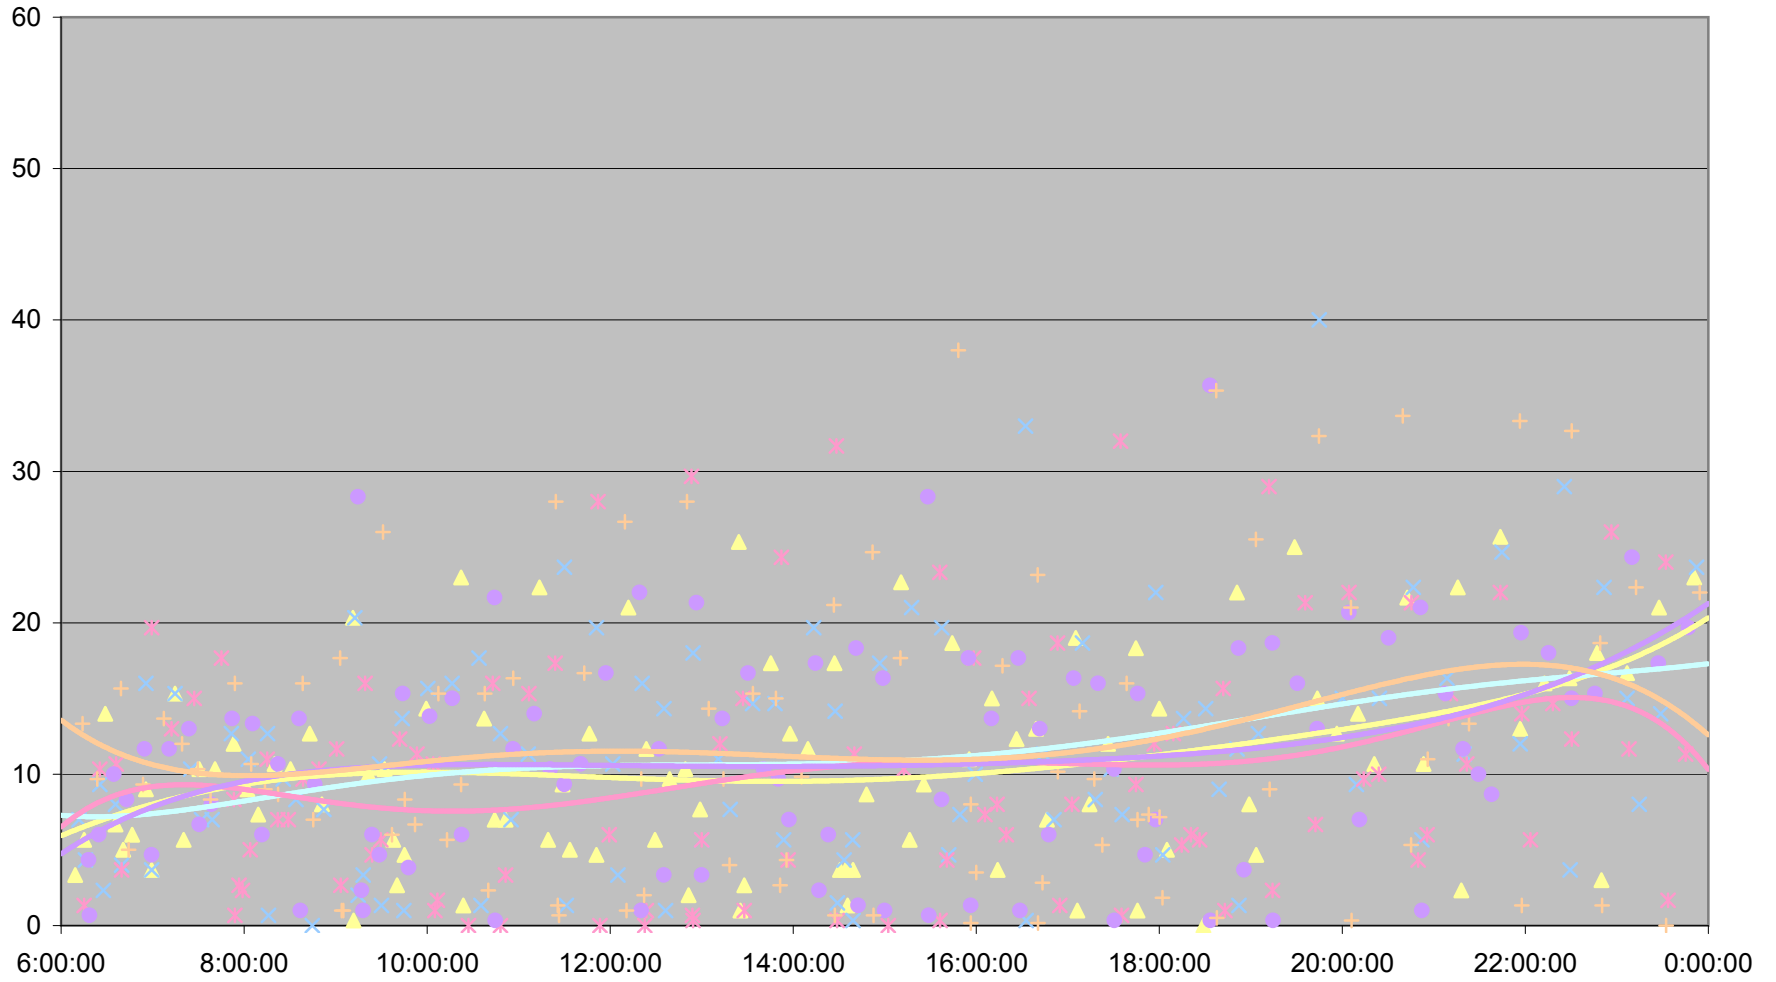

QUEEN Up Headways at Royal York