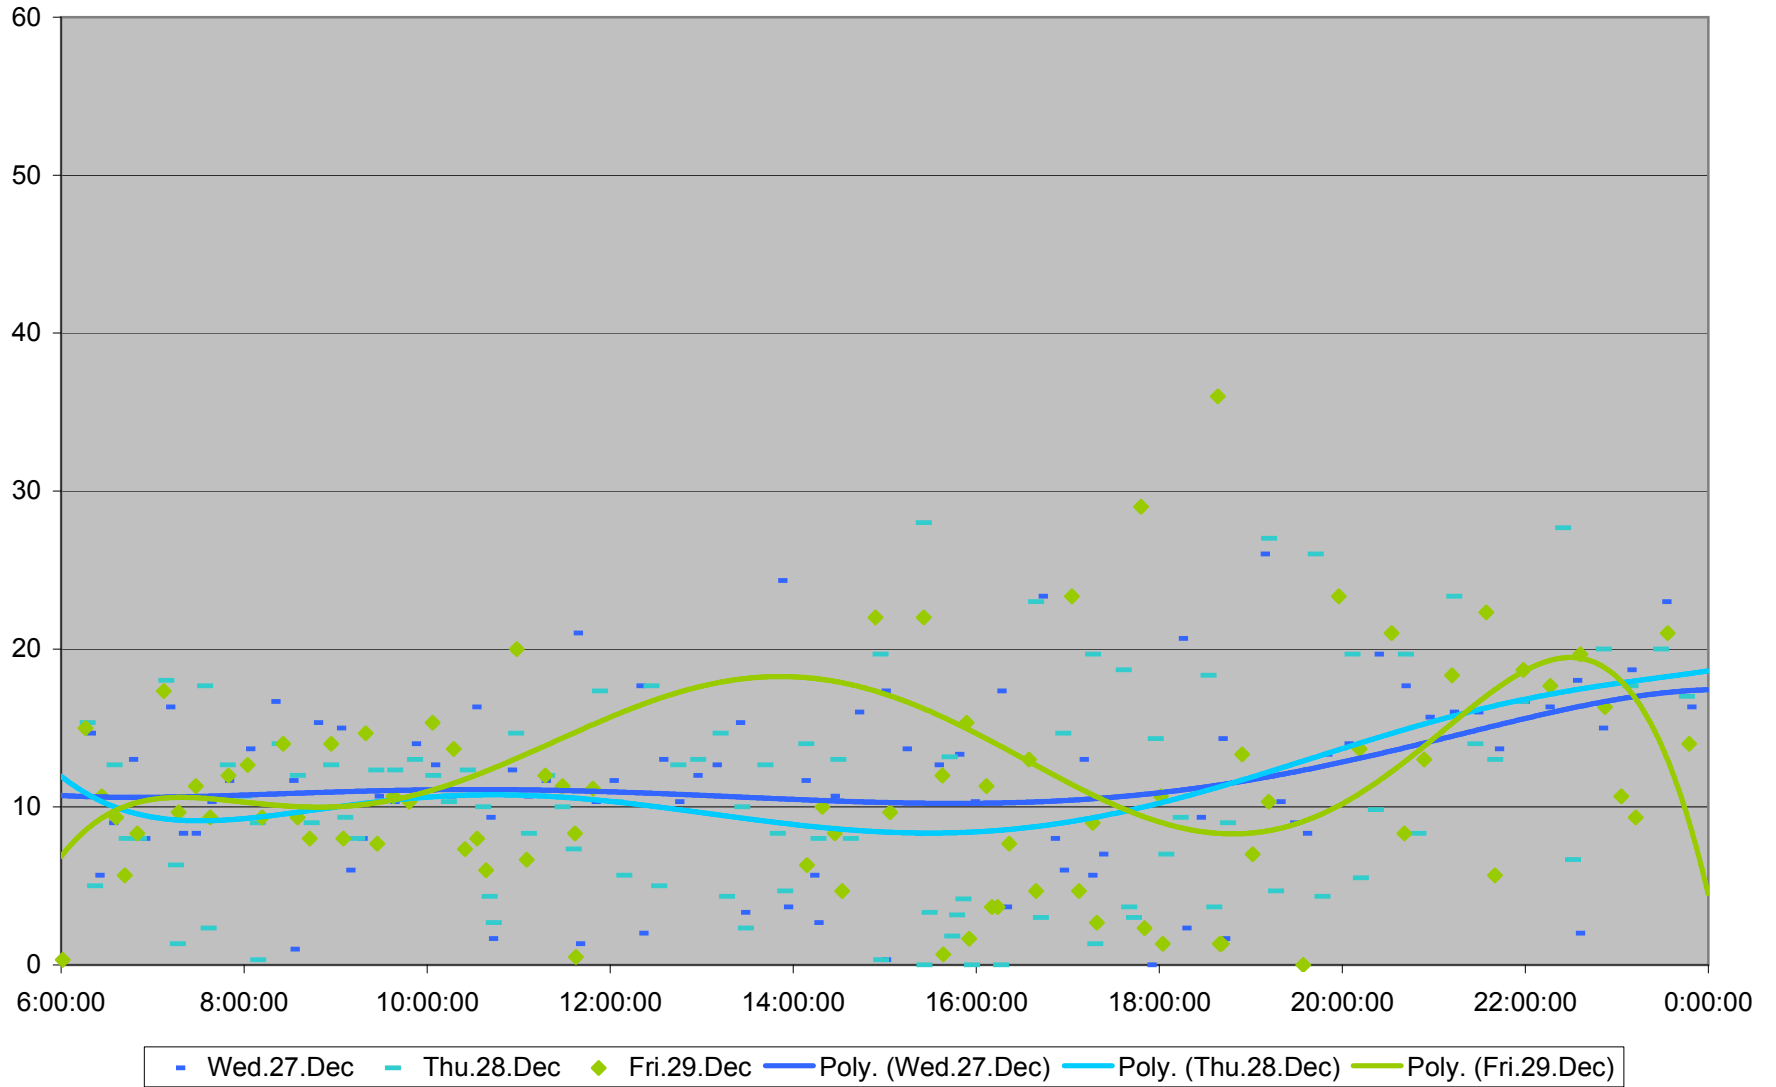

QUEEN Up Headways at Royal York