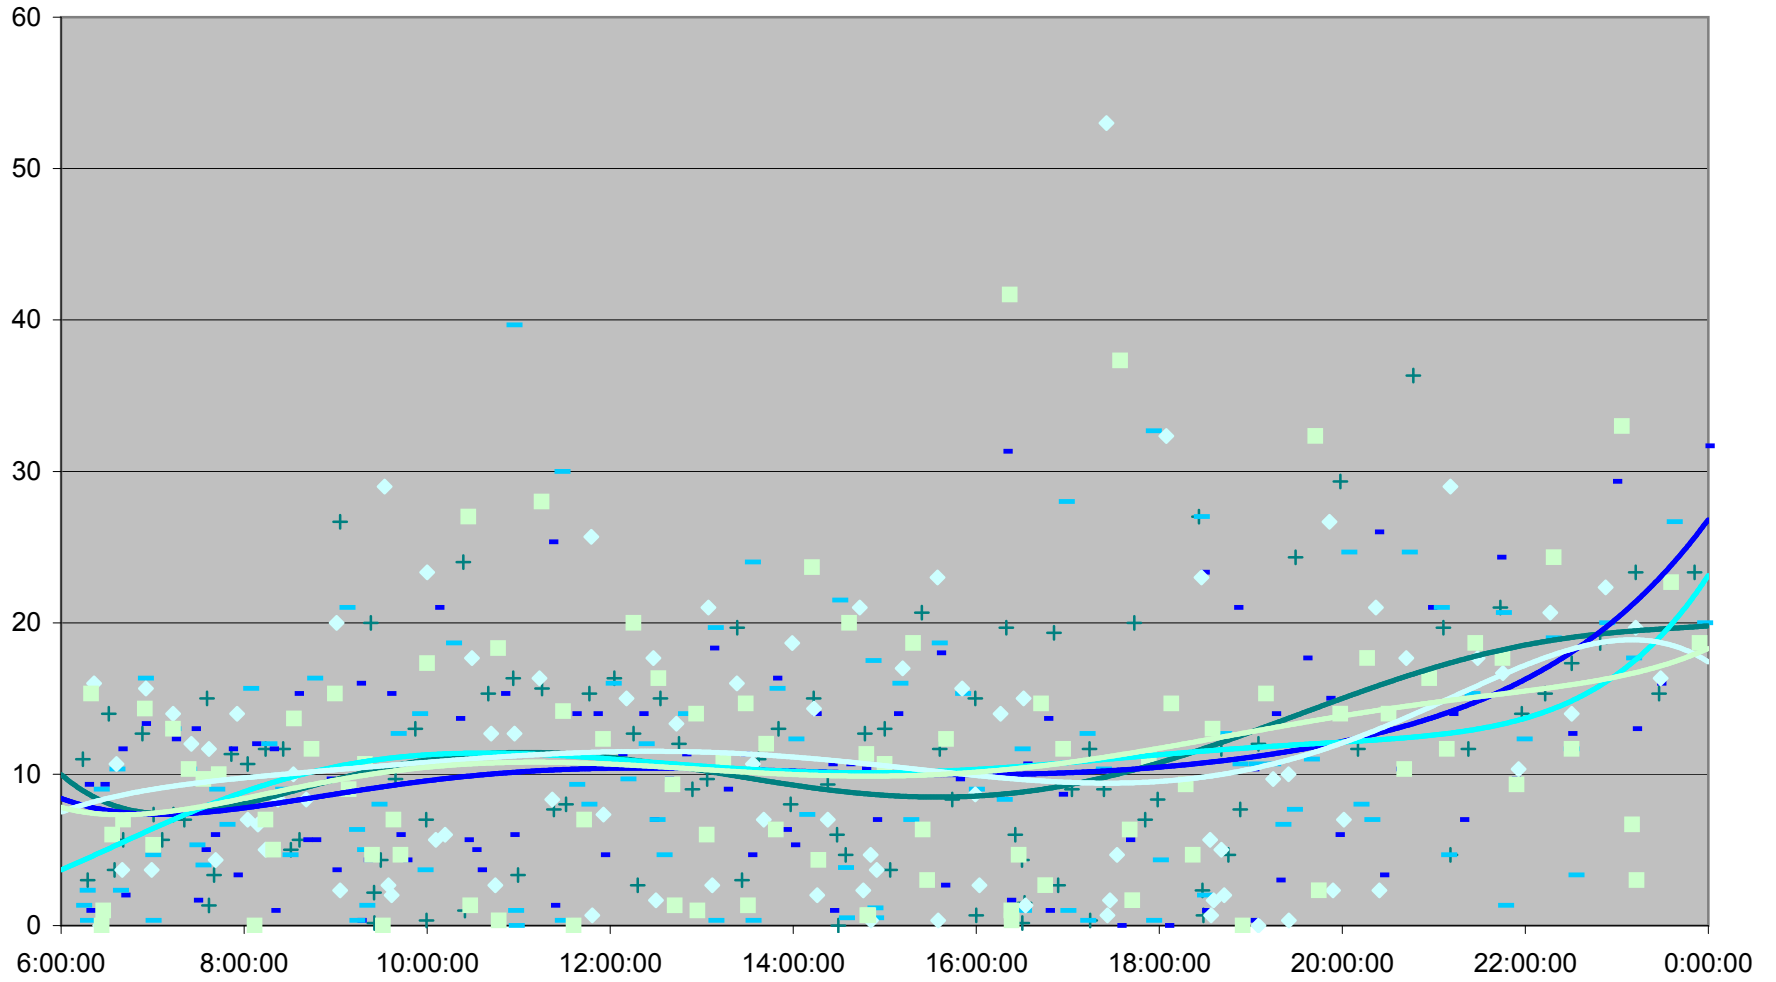

QUEEN Up Headways at Royal York