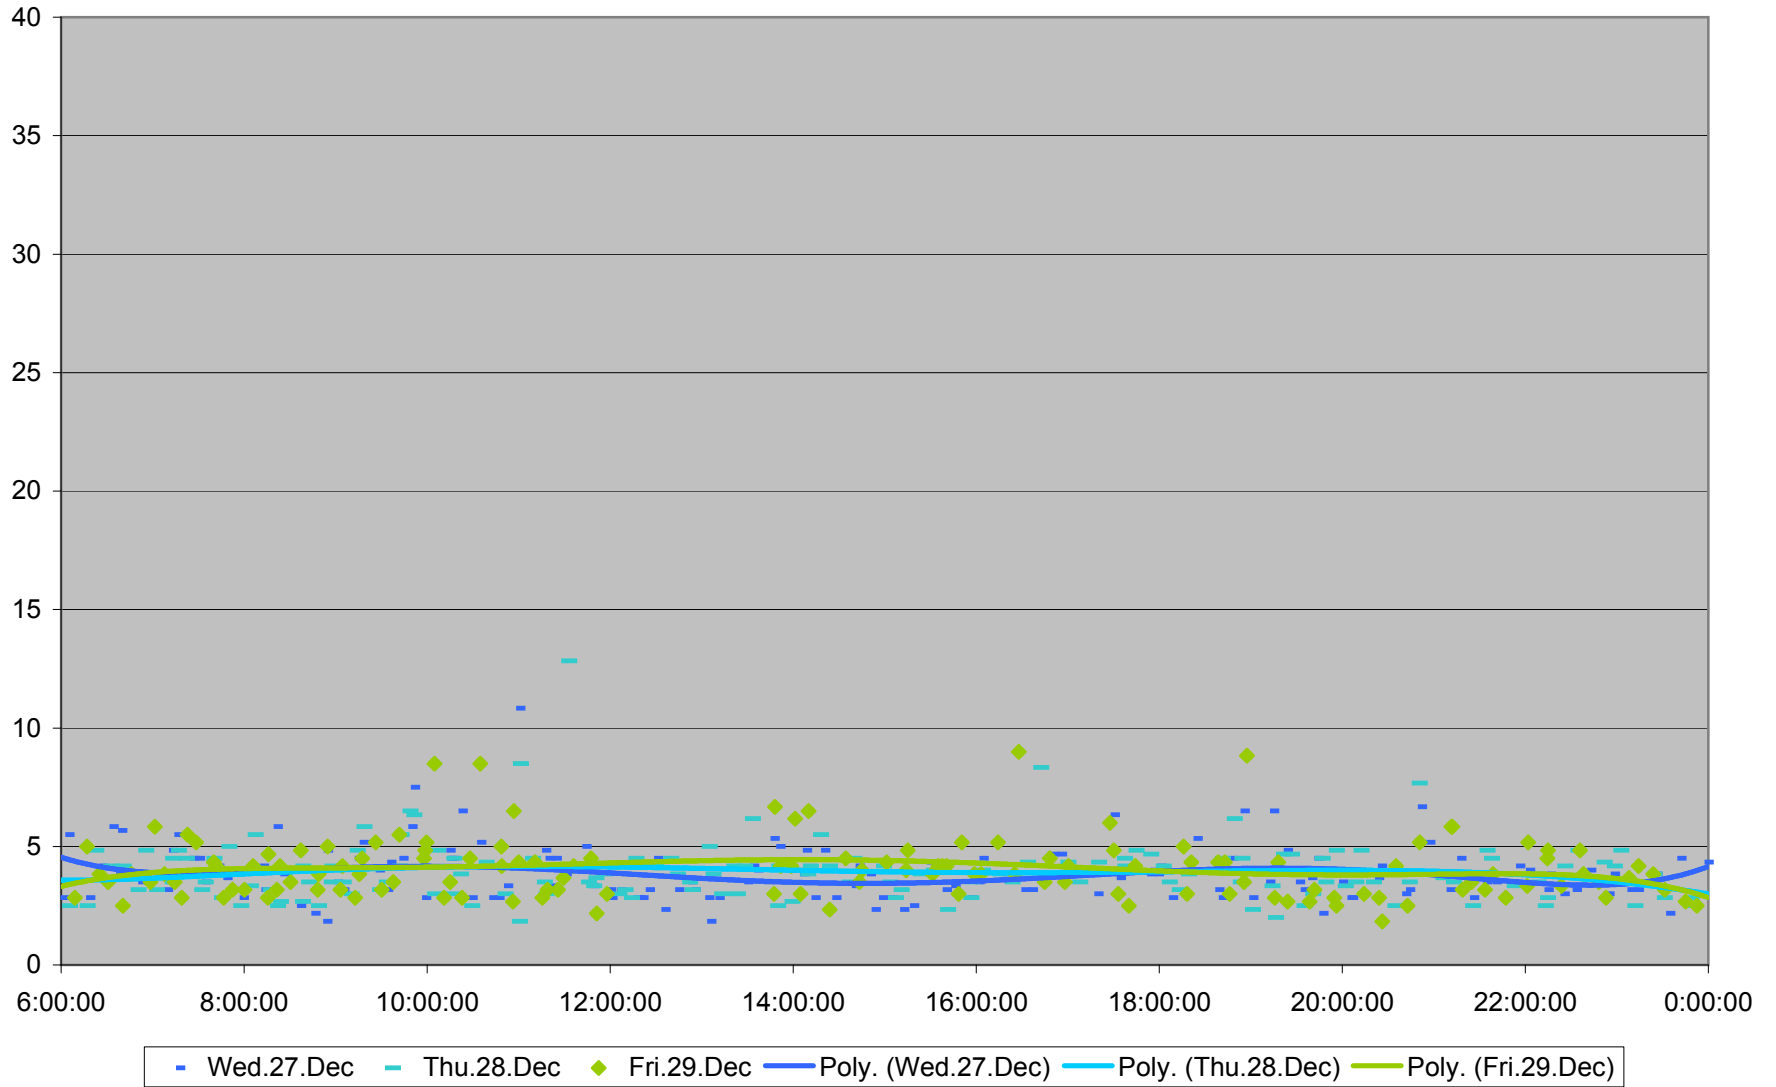

Queen Up from Wilson Park Rd. to Parkside Dr.