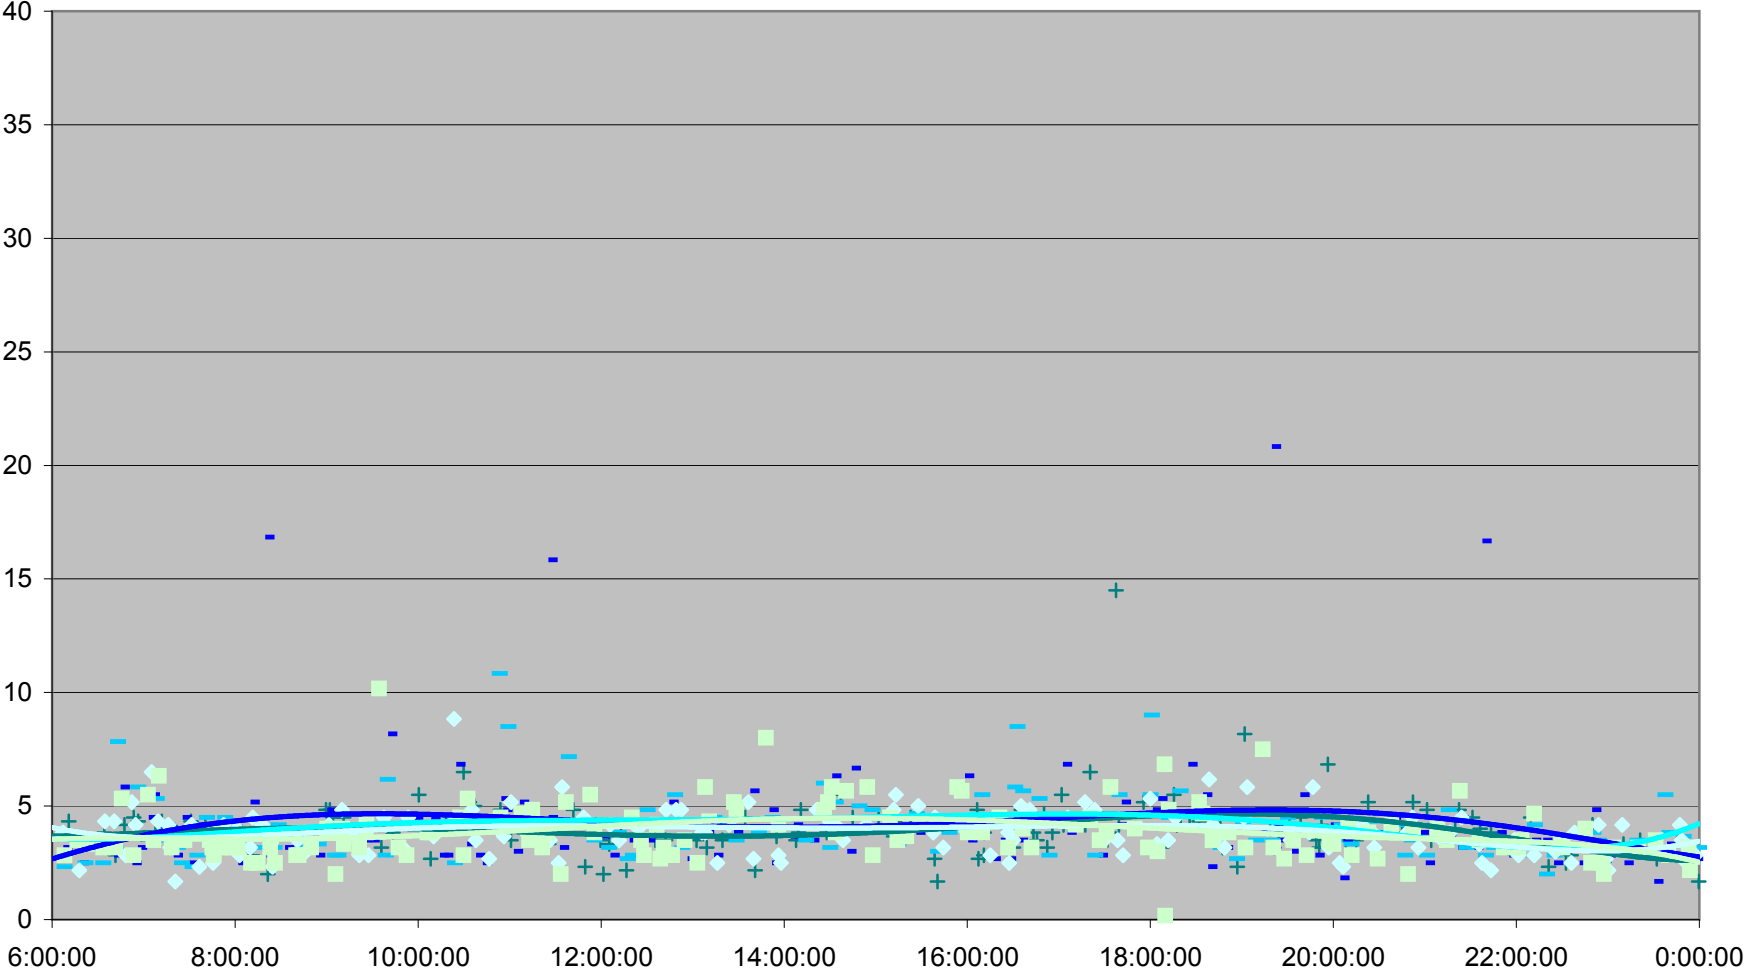

### Queen Up from Wilson Park Rd. to Parkside Dr.