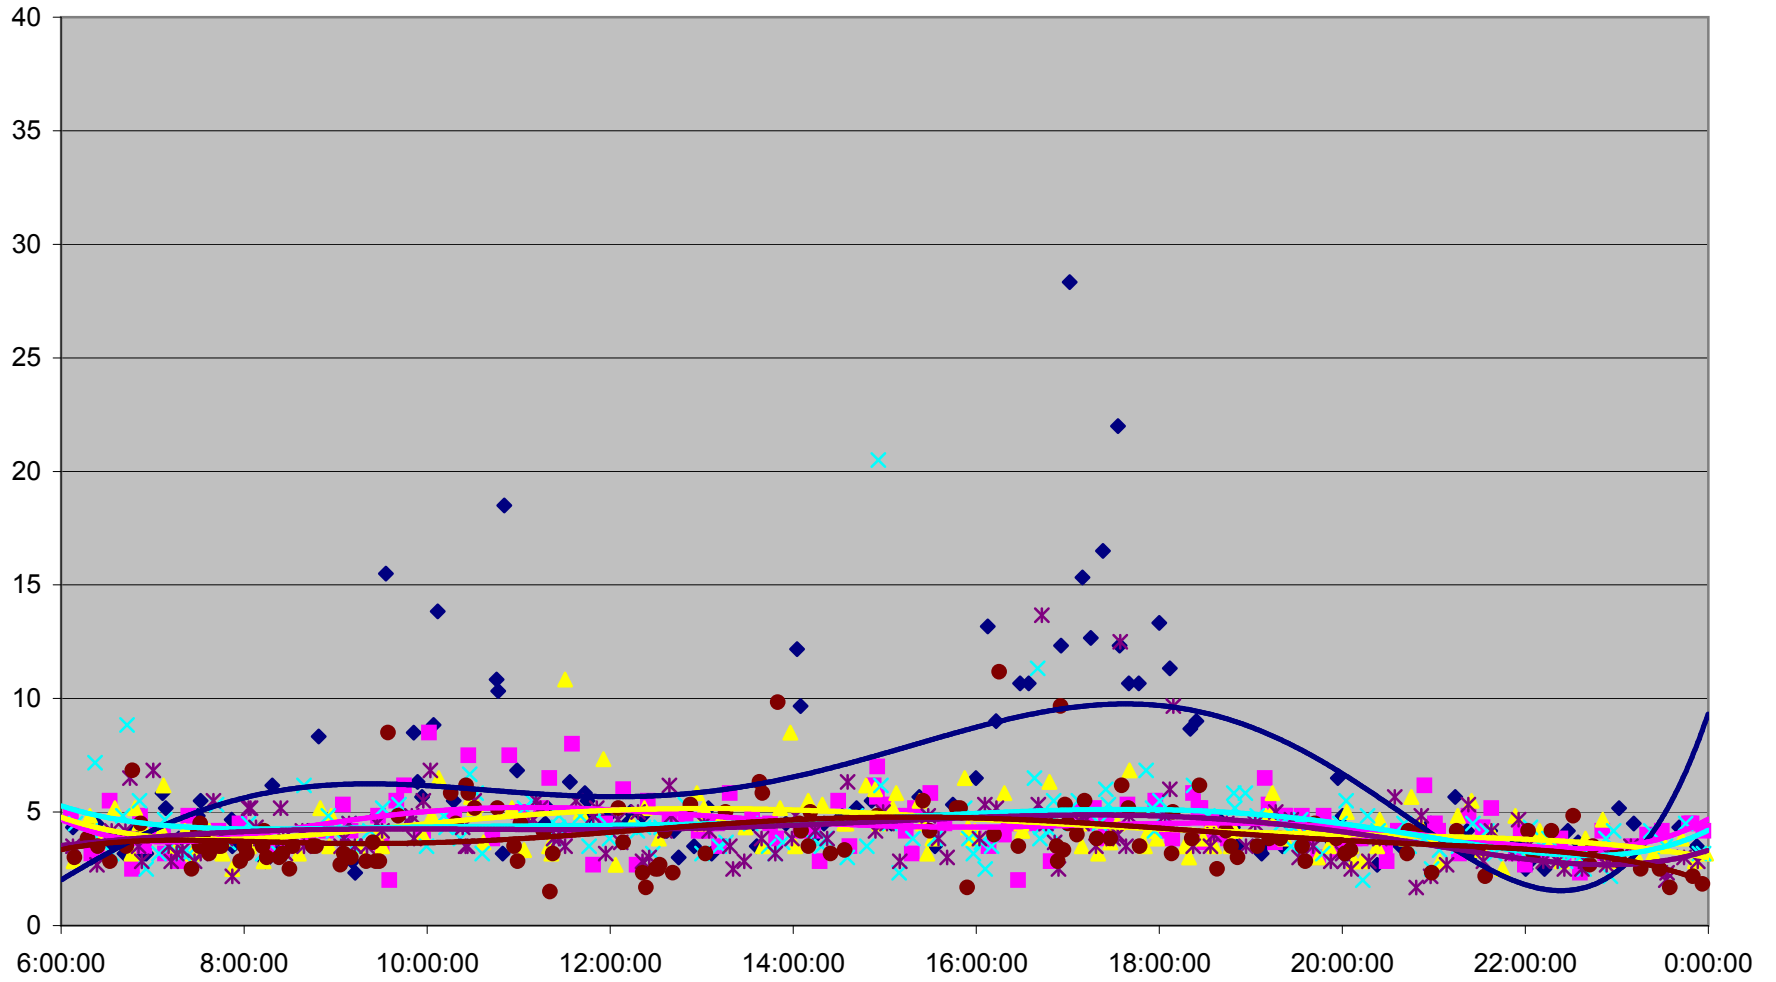

### Queen Up from Wilson Park Rd. to Parkside Dr.