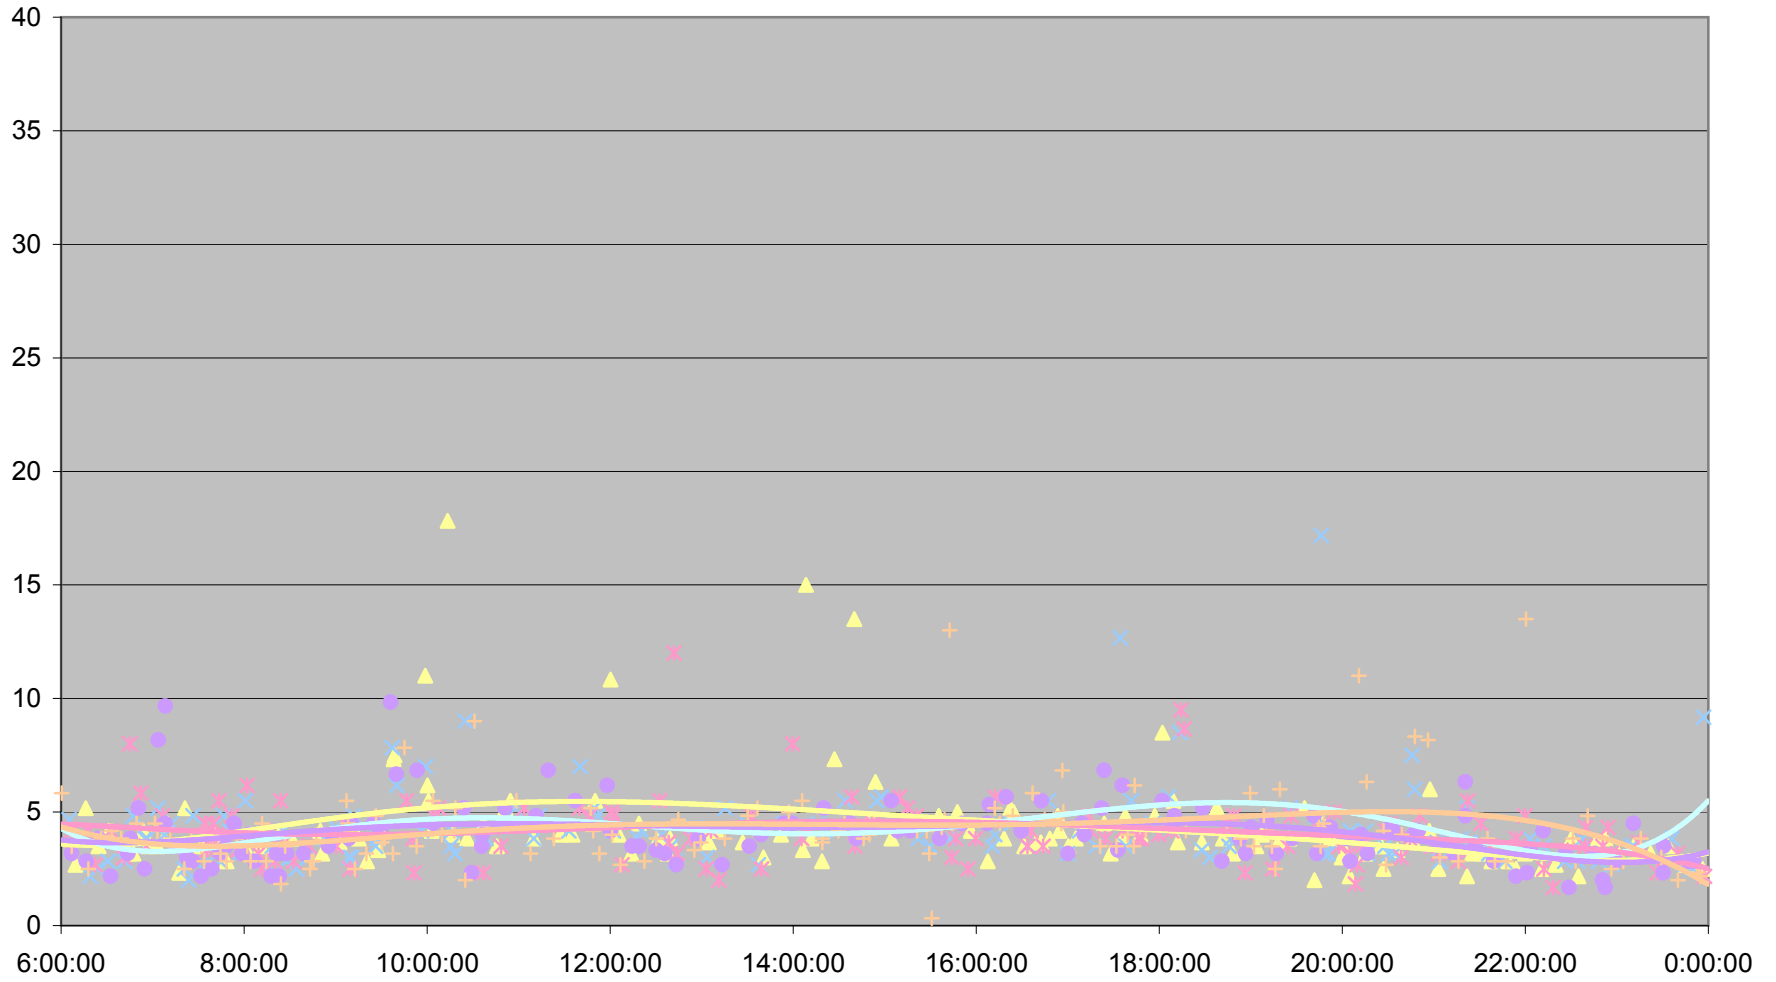

### Queen Up from Wilson Park Rd. to Parkside Dr.