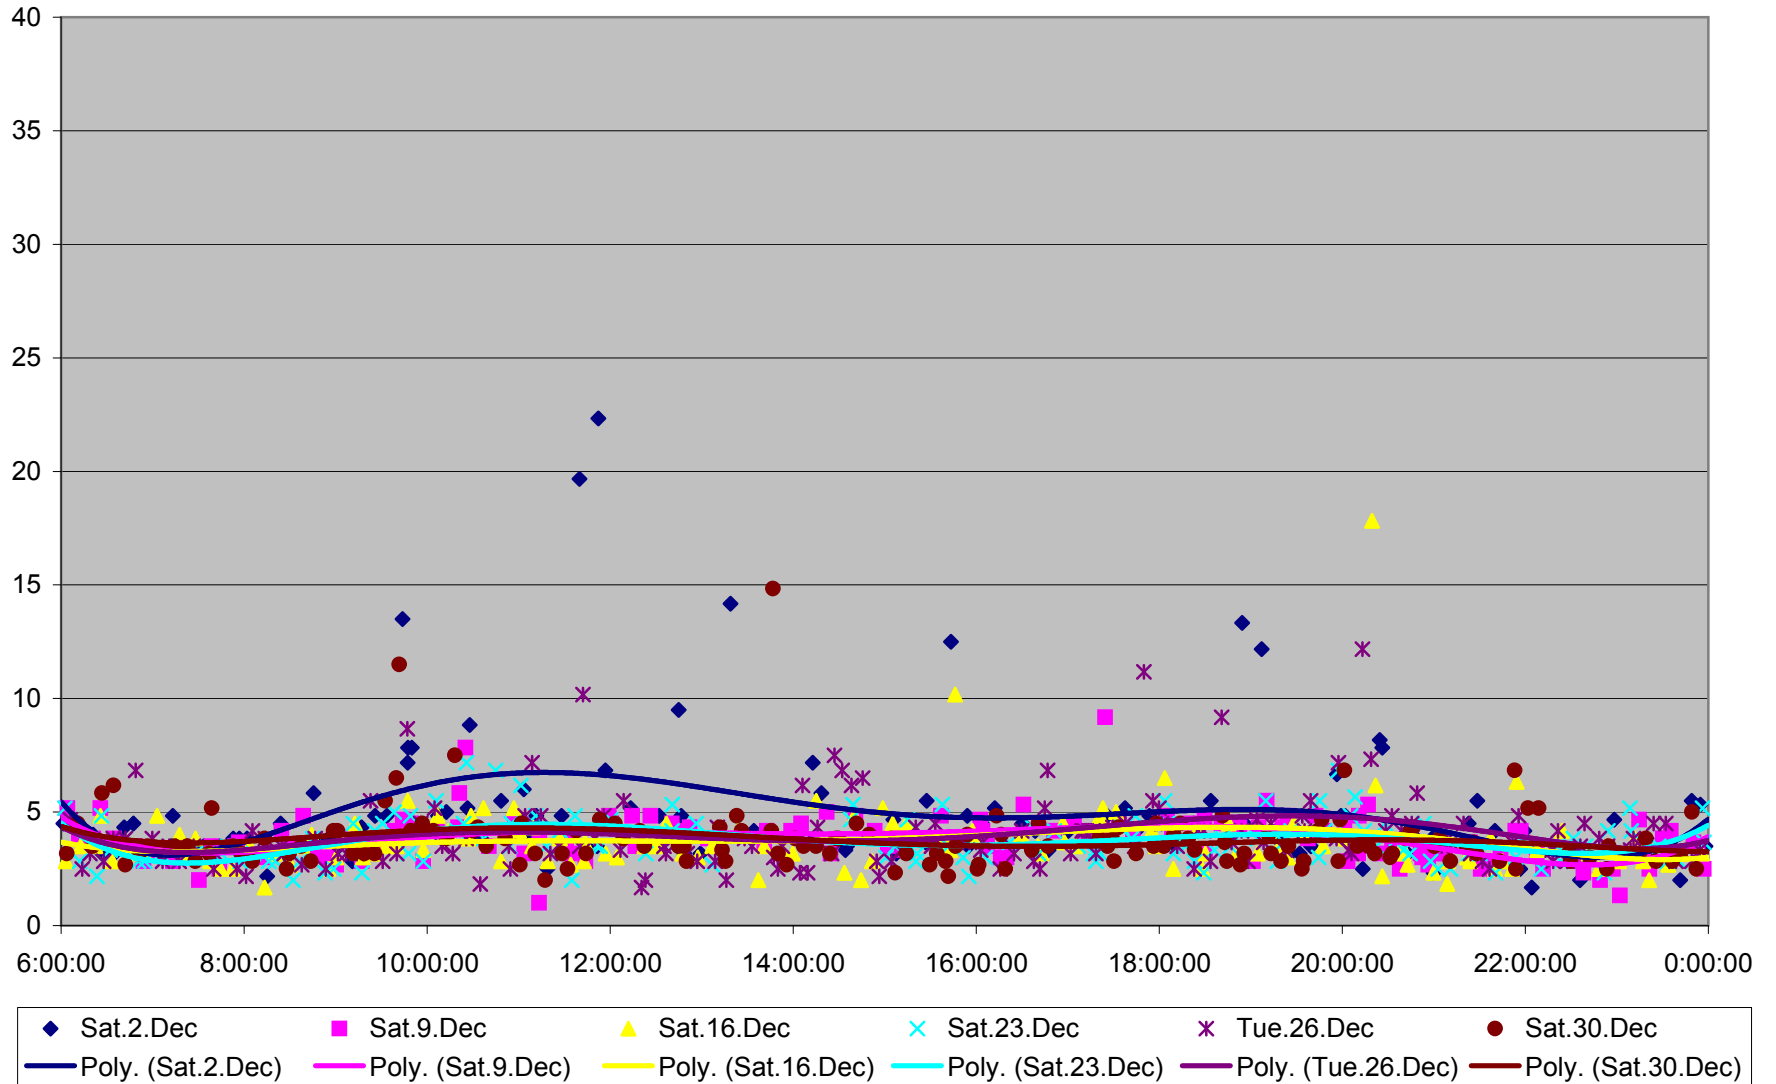

Queen Up from Wilson Park Rd. to Parkside Dr.