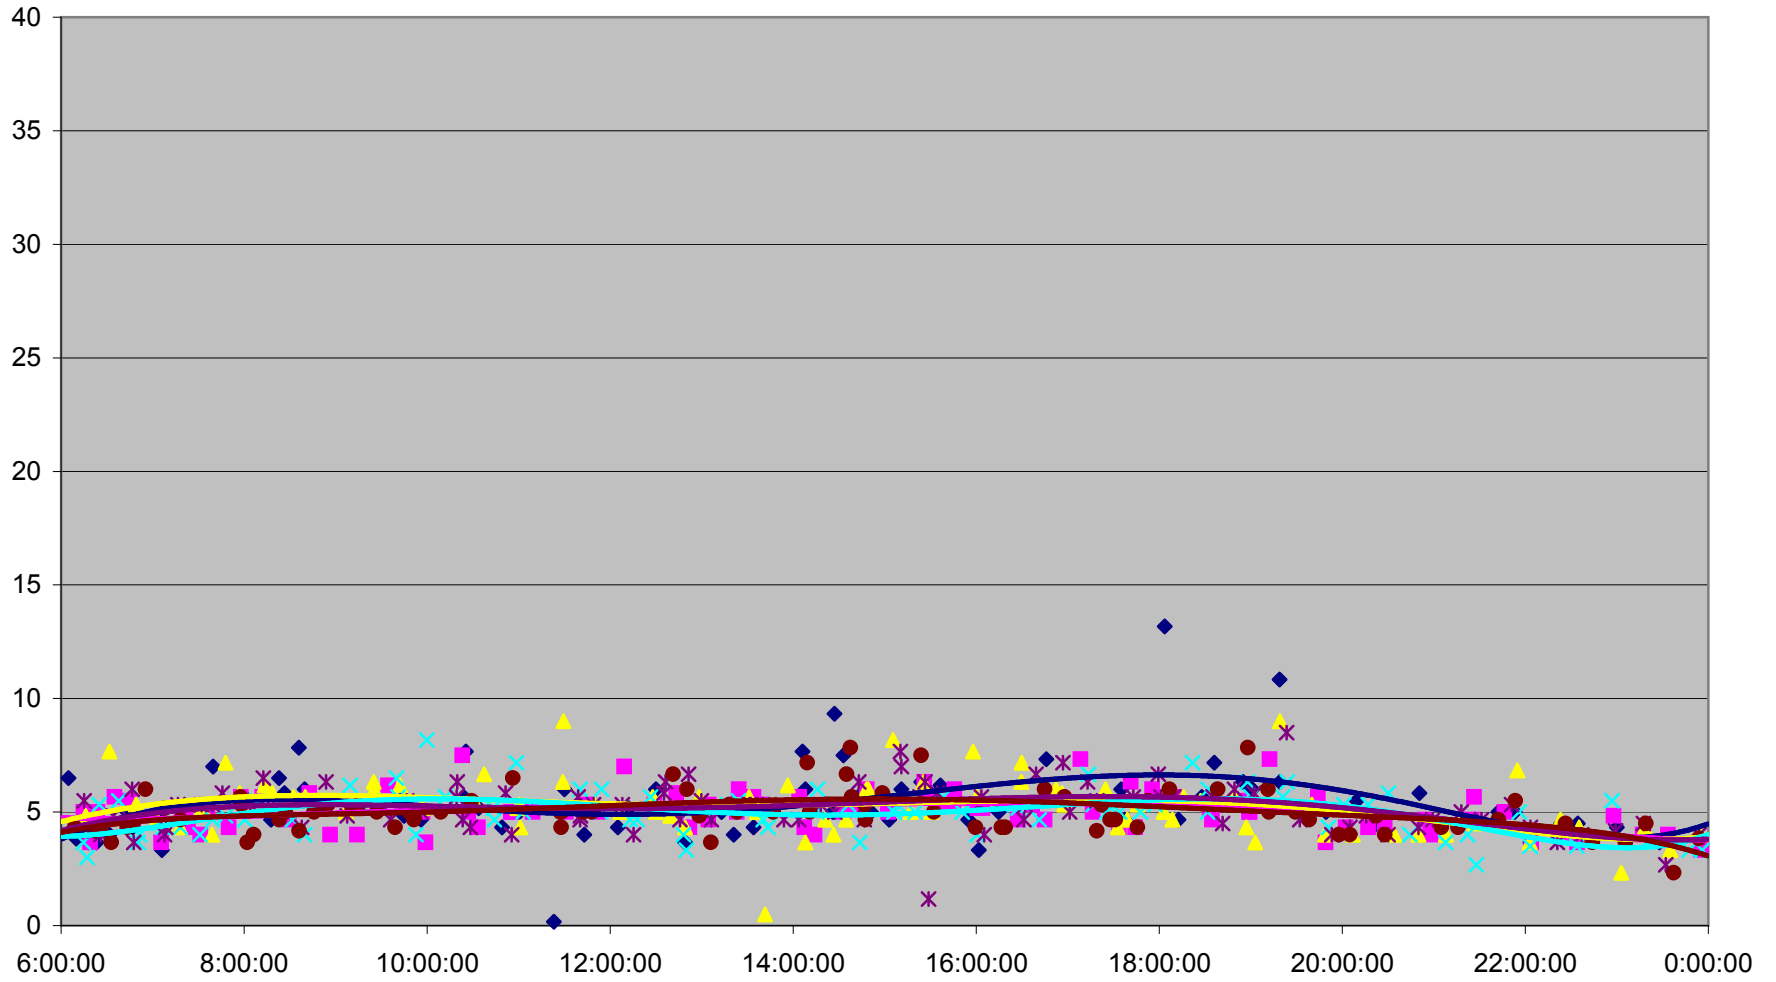

Queen Up from Kipling to Long Branch Loop

Queen Up from Kipling to Long Branch Loop

Queen Up from Kipling to Long Branch Loop

Queen Up from Kipling to Long Branch Loop

Queen Up from Kipling to Long Branch Loop

- | | | | | | | | |
|--------------|--------------|--------------|--------------|--------------|--------------|--------------|--------------|
| ◆ Fri.1.Dec | ■ Mon.4.Dec | ▲ Tue.5.Dec | × Wed.6.Dec | ✱ Thu.7.Dec | ● Fri.8.Dec | + Mon.11.Dec | - Tue.12.Dec |
| - Wed.13.Dec | ◇ Thu.14.Dec | ■ Fri.15.Dec | ▲ Mon.18.Dec | × Tue.19.Dec | ✱ Wed.20.Dec | ● Thu.21.Dec | + Fri.22.Dec |
| - Wed.27.Dec | - Thu.28.Dec | ◆ Fri.29.Dec | | | | | |

Queen Up from Kipling to Long Branch Loop

Queen Up from Kipling to Long Branch Loop