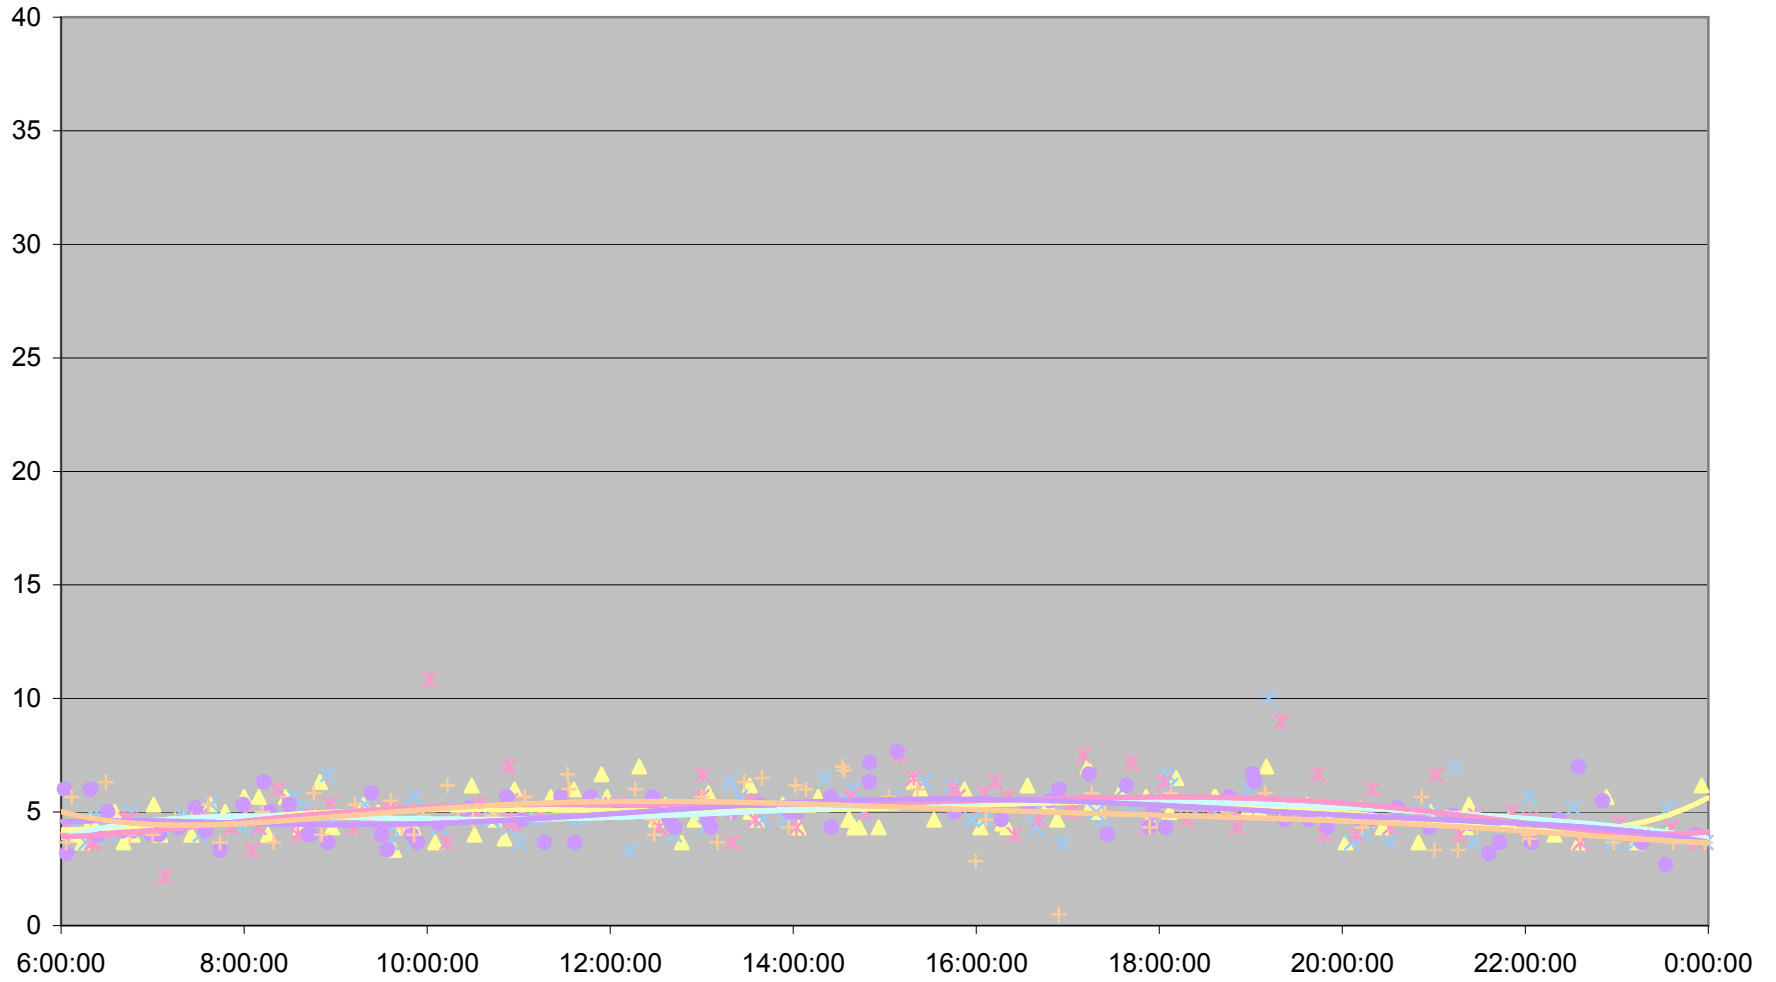

Queen Up from Kipling to Long Branch Loop

Queen Up from Kipling to Long Branch Loop

Queen Up from Kipling to Long Branch Loop

Queen Up from Kipling to Long Branch Loop

Queen Up from Kipling to Long Branch Loop

- | | | | | | | | |
|--------------|--------------|--------------|--------------|--------------|--------------|--------------|--------------|
| ◆ Fri.1.Dec | ■ Mon.4.Dec | ▲ Tue.5.Dec | × Wed.6.Dec | ✱ Thu.7.Dec | ● Fri.8.Dec | + Mon.11.Dec | - Tue.12.Dec |
| - Wed.13.Dec | ◇ Thu.14.Dec | ■ Fri.15.Dec | ▲ Mon.18.Dec | × Tue.19.Dec | ✱ Wed.20.Dec | ● Thu.21.Dec | + Fri.22.Dec |
| - Wed.27.Dec | - Thu.28.Dec | ◆ Fri.29.Dec | | | | | |

Queen Up from Kipling to Long Branch Loop

Queen Up from Kipling to Long Branch Loop