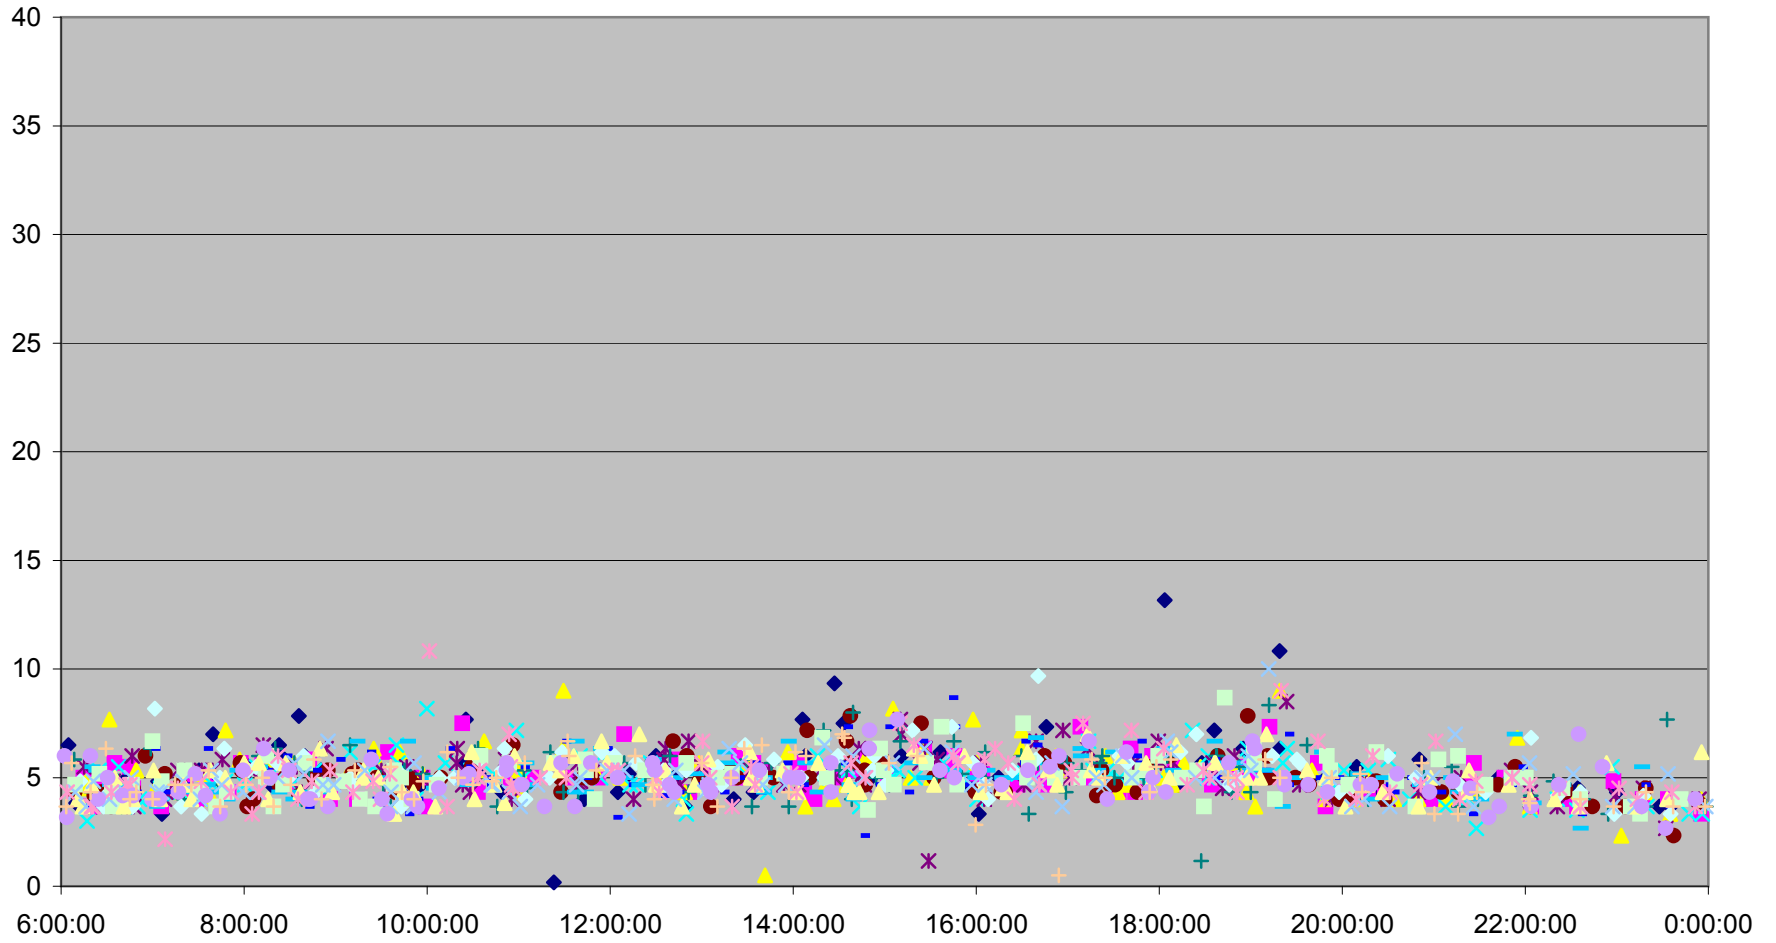

Queen Up from Kipling to Long Branch Loop

Queen Up from Kipling to Long Branch Loop

Queen Up from Kipling to Long Branch Loop

Queen Up from Kipling to Long Branch Loop

Queen Up from Kipling to Long Branch Loop

- | | | | | | | | |
|--------------|--------------|--------------|--------------|--------------|--------------|--------------|--------------|
| ◆ Fri.1.Dec | ■ Mon.4.Dec | ▲ Tue.5.Dec | × Wed.6.Dec | ✱ Thu.7.Dec | ● Fri.8.Dec | + Mon.11.Dec | - Tue.12.Dec |
| - Wed.13.Dec | ◇ Thu.14.Dec | ■ Fri.15.Dec | ▲ Mon.18.Dec | × Tue.19.Dec | ✱ Wed.20.Dec | ● Thu.21.Dec | + Fri.22.Dec |
| - Wed.27.Dec | - Thu.28.Dec | ◆ Fri.29.Dec | | | | | |

Queen Up from Kipling to Long Branch Loop

Queen Up from Kipling to Long Branch Loop