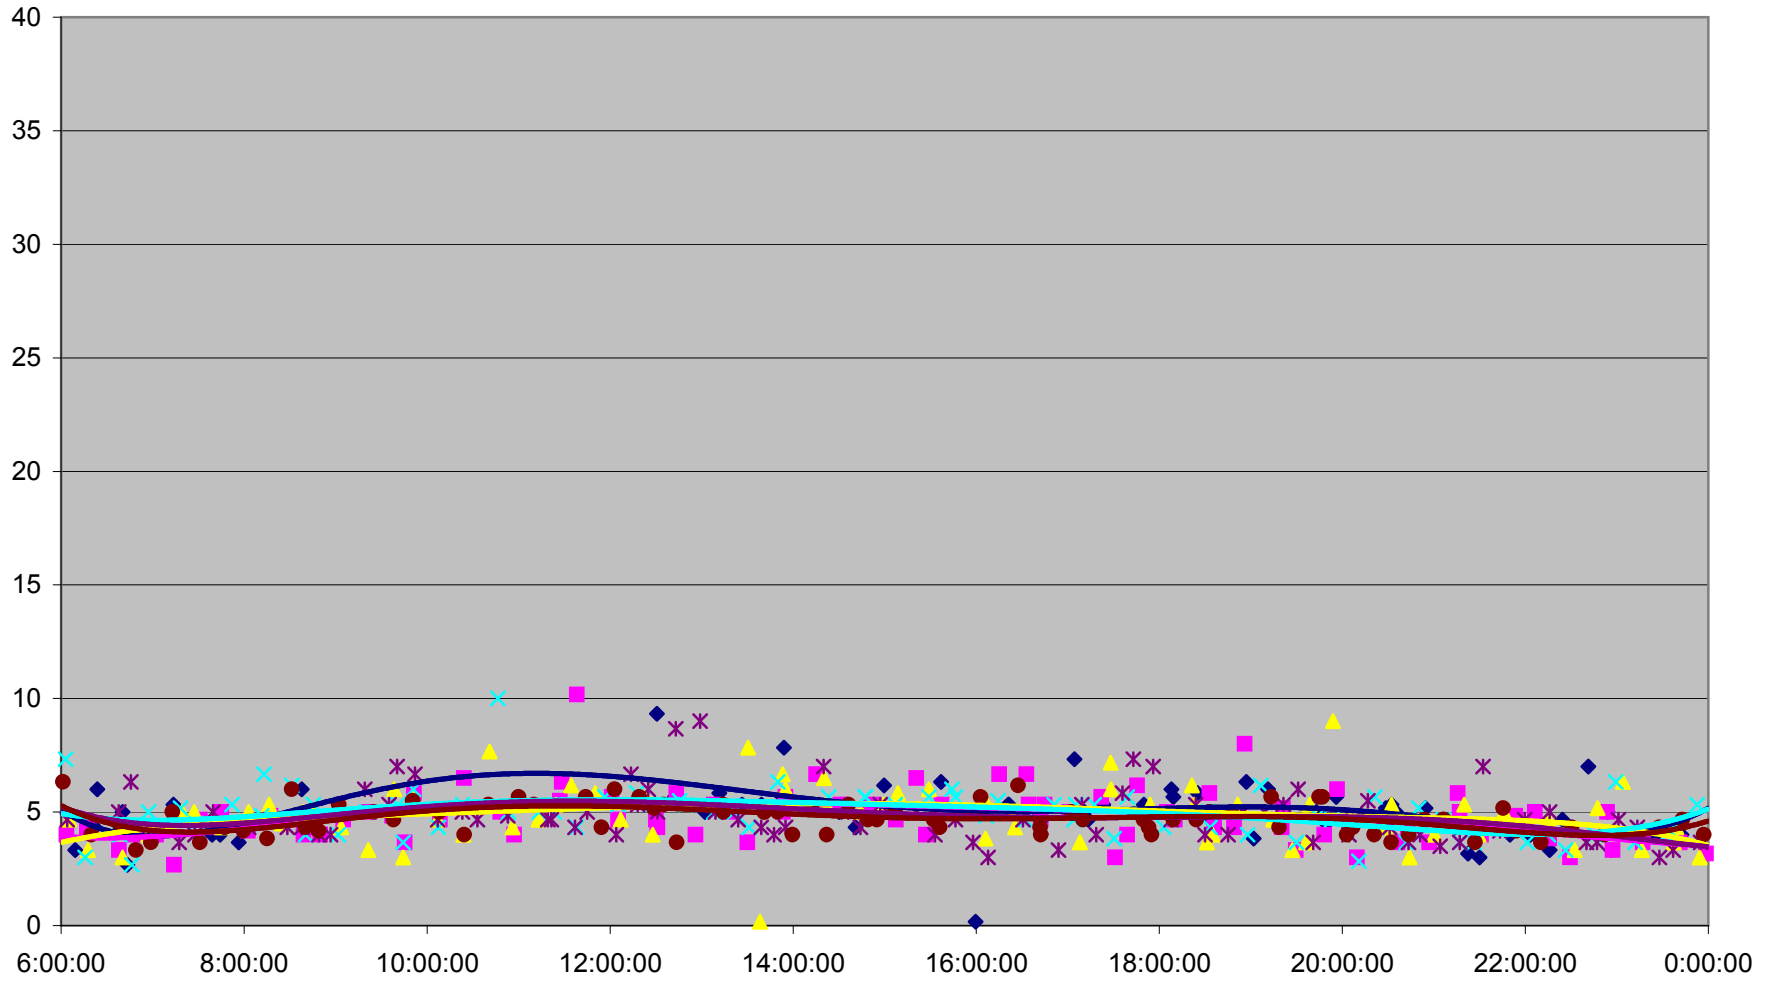

Queen Up from Kipling to Long Branch Loop

Queen Up from Kipling to Long Branch Loop

Queen Up from Kipling to Long Branch Loop

Queen Up from Kipling to Long Branch Loop

Queen Up from Kipling to Long Branch Loop

- | | | | | | | | |
|--------------|--------------|--------------|--------------|--------------|--------------|--------------|--------------|
| ◆ Fri.1.Dec | ■ Mon.4.Dec | ▲ Tue.5.Dec | × Wed.6.Dec | ✱ Thu.7.Dec | ● Fri.8.Dec | + Mon.11.Dec | - Tue.12.Dec |
| - Wed.13.Dec | ◇ Thu.14.Dec | ■ Fri.15.Dec | ▲ Mon.18.Dec | × Tue.19.Dec | ✱ Wed.20.Dec | ● Thu.21.Dec | + Fri.22.Dec |
| - Wed.27.Dec | - Thu.28.Dec | ◆ Fri.29.Dec | | | | | |

Queen Up from Kipling to Long Branch Loop

Queen Up from Kipling to Long Branch Loop