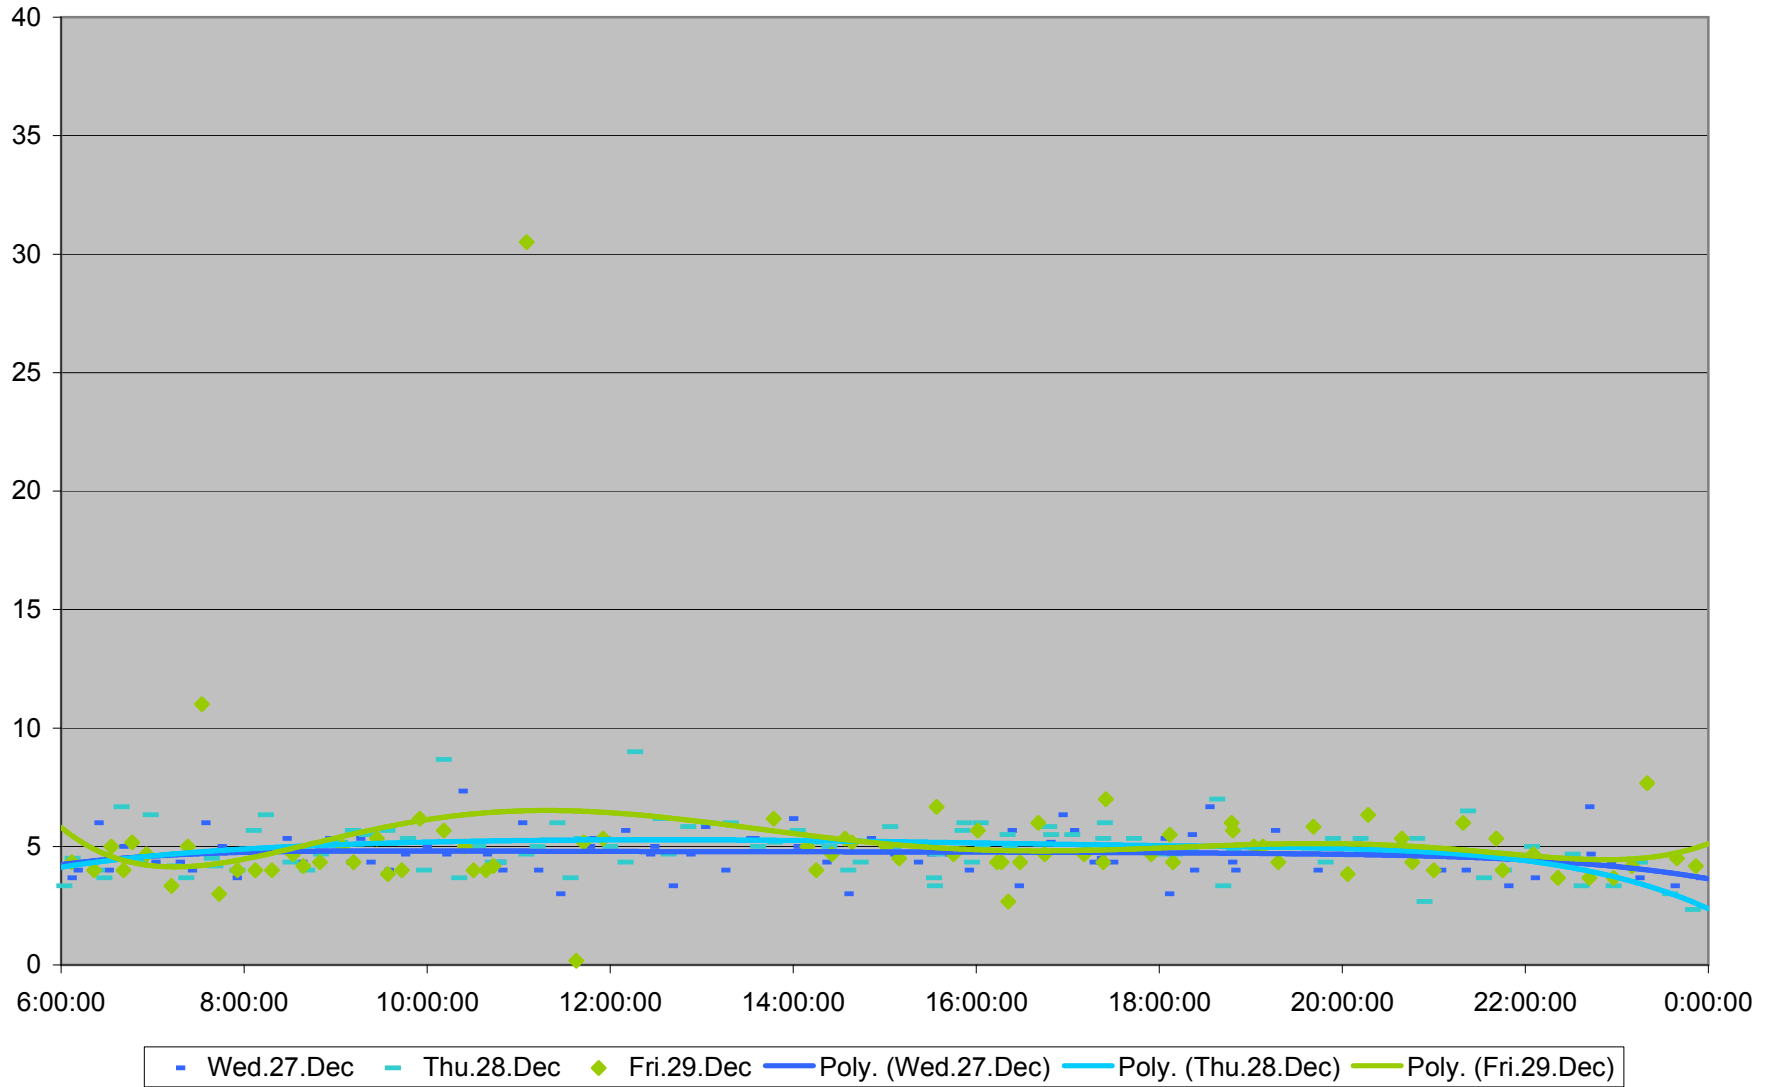

Queen Up from Kipling to Long Branch Loop

Queen Up from Kipling to Long Branch Loop

Queen Up from Kipling to Long Branch Loop

Queen Up from Kipling to Long Branch Loop

Queen Up from Kipling to Long Branch Loop

- | | | | | | | | |
|--------------|--------------|--------------|--------------|--------------|--------------|--------------|--------------|
| ◆ Fri.1.Dec | ■ Mon.4.Dec | ▲ Tue.5.Dec | × Wed.6.Dec | ✱ Thu.7.Dec | ● Fri.8.Dec | + Mon.11.Dec | - Tue.12.Dec |
| - Wed.13.Dec | ◇ Thu.14.Dec | ■ Fri.15.Dec | ▲ Mon.18.Dec | × Tue.19.Dec | ✱ Wed.20.Dec | ● Thu.21.Dec | + Fri.22.Dec |
| - Wed.27.Dec | - Thu.28.Dec | ◆ Fri.29.Dec | | | | | |

Queen Up from Kipling to Long Branch Loop

Queen Up from Kipling to Long Branch Loop