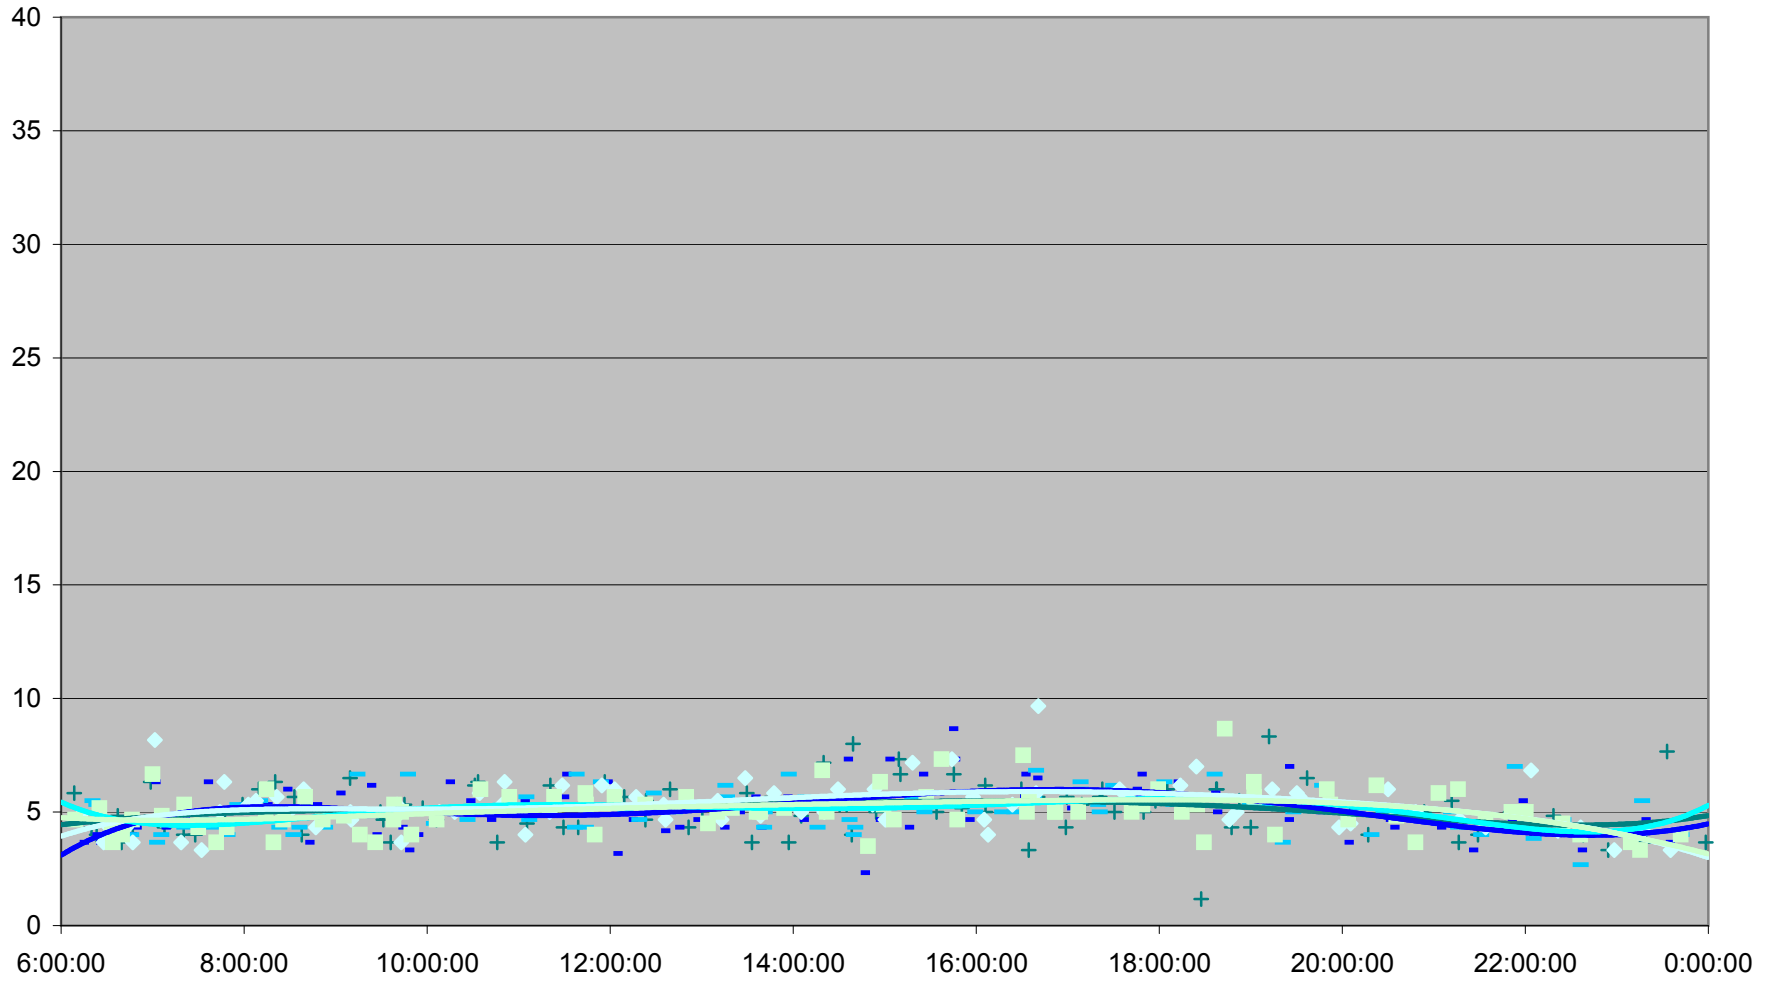

Queen Up from Kipling to Long Branch Loop

Queen Up from Kipling to Long Branch Loop

Queen Up from Kipling to Long Branch Loop

Queen Up from Kipling to Long Branch Loop

Queen Up from Kipling to Long Branch Loop

- | | | | | | | | |
|--------------|--------------|--------------|--------------|--------------|--------------|--------------|--------------|
| ◆ Fri.1.Dec | ■ Mon.4.Dec | ▲ Tue.5.Dec | × Wed.6.Dec | ✱ Thu.7.Dec | ● Fri.8.Dec | + Mon.11.Dec | - Tue.12.Dec |
| - Wed.13.Dec | ◇ Thu.14.Dec | ■ Fri.15.Dec | ▲ Mon.18.Dec | × Tue.19.Dec | ✱ Wed.20.Dec | ● Thu.21.Dec | + Fri.22.Dec |
| - Wed.27.Dec | - Thu.28.Dec | ◆ Fri.29.Dec | | | | | |

Queen Up from Kipling to Long Branch Loop

Queen Up from Kipling to Long Branch Loop