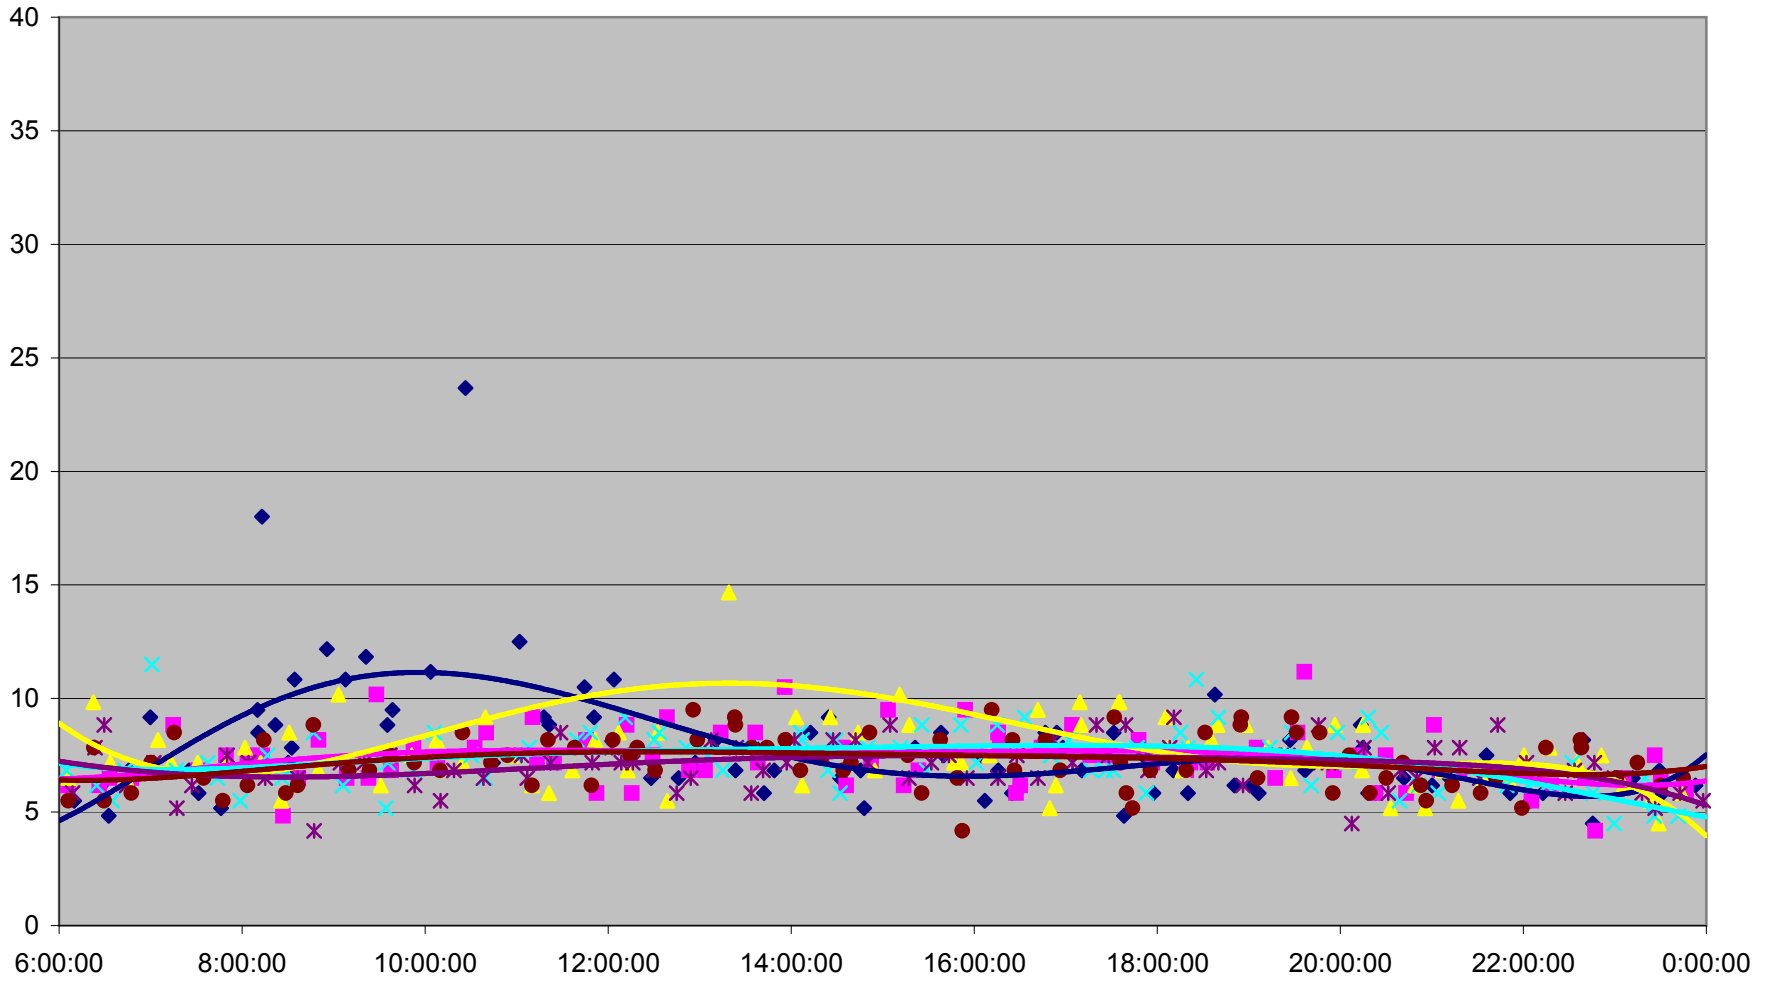

Queen Up from Lakeshore Humber to Royal York

Queen Up from Lakeshore Humber to Royal York

Queen Up from Lakeshore Humber to Royal York

Queen Up from Lakeshore Humber to Royal York

Queen Up from Lakeshore Humber to Royal York

- | | | | | | | | |
|--------------|--------------|--------------|--------------|--------------|--------------|--------------|--------------|
| ◆ Fri.1.Dec | ■ Mon.4.Dec | ▲ Tue.5.Dec | × Wed.6.Dec | × Thu.7.Dec | ● Fri.8.Dec | + Mon.11.Dec | - Tue.12.Dec |
| - Wed.13.Dec | ◇ Thu.14.Dec | ■ Fri.15.Dec | ▲ Mon.18.Dec | × Tue.19.Dec | × Wed.20.Dec | ● Thu.21.Dec | + Fri.22.Dec |
| - Wed.27.Dec | - Thu.28.Dec | ◆ Fri.29.Dec | | | | | |

Queen Up from Lakeshore Humber to Royal York

Queen Up from Lakeshore Humber to Royal York