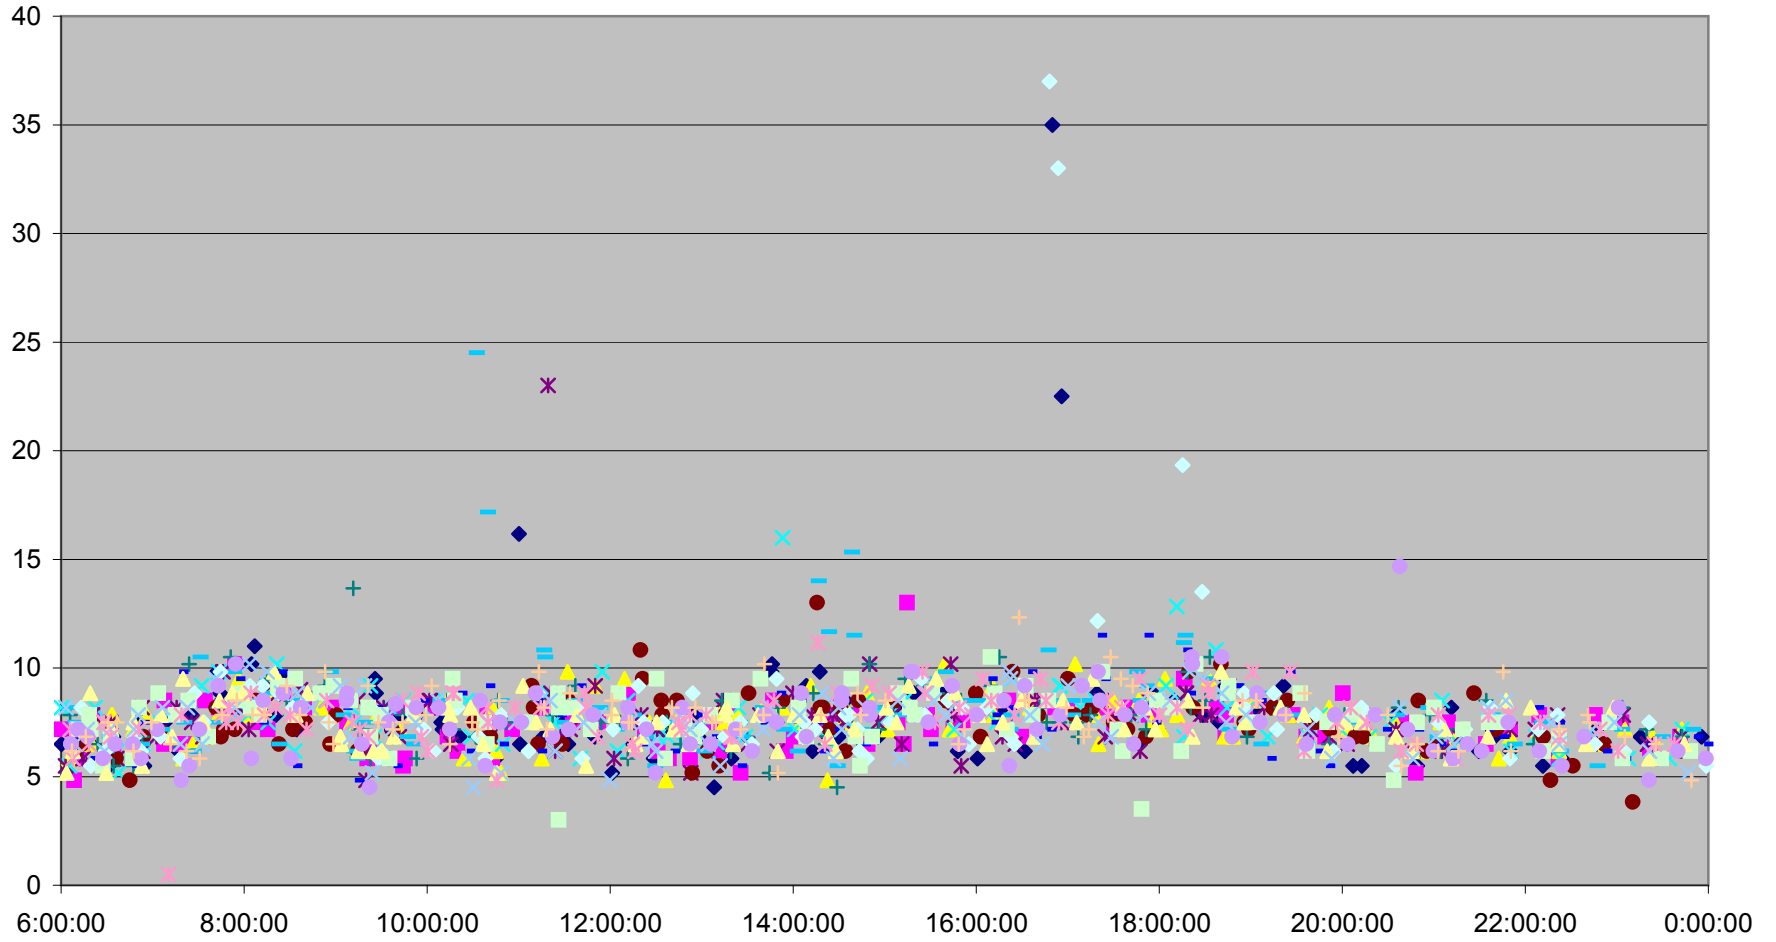

Queen Up from Lakeshore Humber to Royal York

Queen Up from Lakeshore Humber to Royal York

Queen Up from Lakeshore Humber to Royal York

Queen Up from Lakeshore Humber to Royal York

Queen Up from Lakeshore Humber to Royal York

- | | | | | | | | |
|--------------|--------------|--------------|--------------|--------------|--------------|--------------|--------------|
| ◆ Fri.1.Dec | ■ Mon.4.Dec | ▲ Tue.5.Dec | × Wed.6.Dec | × Thu.7.Dec | ● Fri.8.Dec | + Mon.11.Dec | - Tue.12.Dec |
| - Wed.13.Dec | ◇ Thu.14.Dec | ■ Fri.15.Dec | ▲ Mon.18.Dec | × Tue.19.Dec | × Wed.20.Dec | ● Thu.21.Dec | + Fri.22.Dec |
| - Wed.27.Dec | - Thu.28.Dec | ◆ Fri.29.Dec | | | | | |

Queen Up from Lakeshore Humber to Royal York

Queen Up from Lakeshore Humber to Royal York