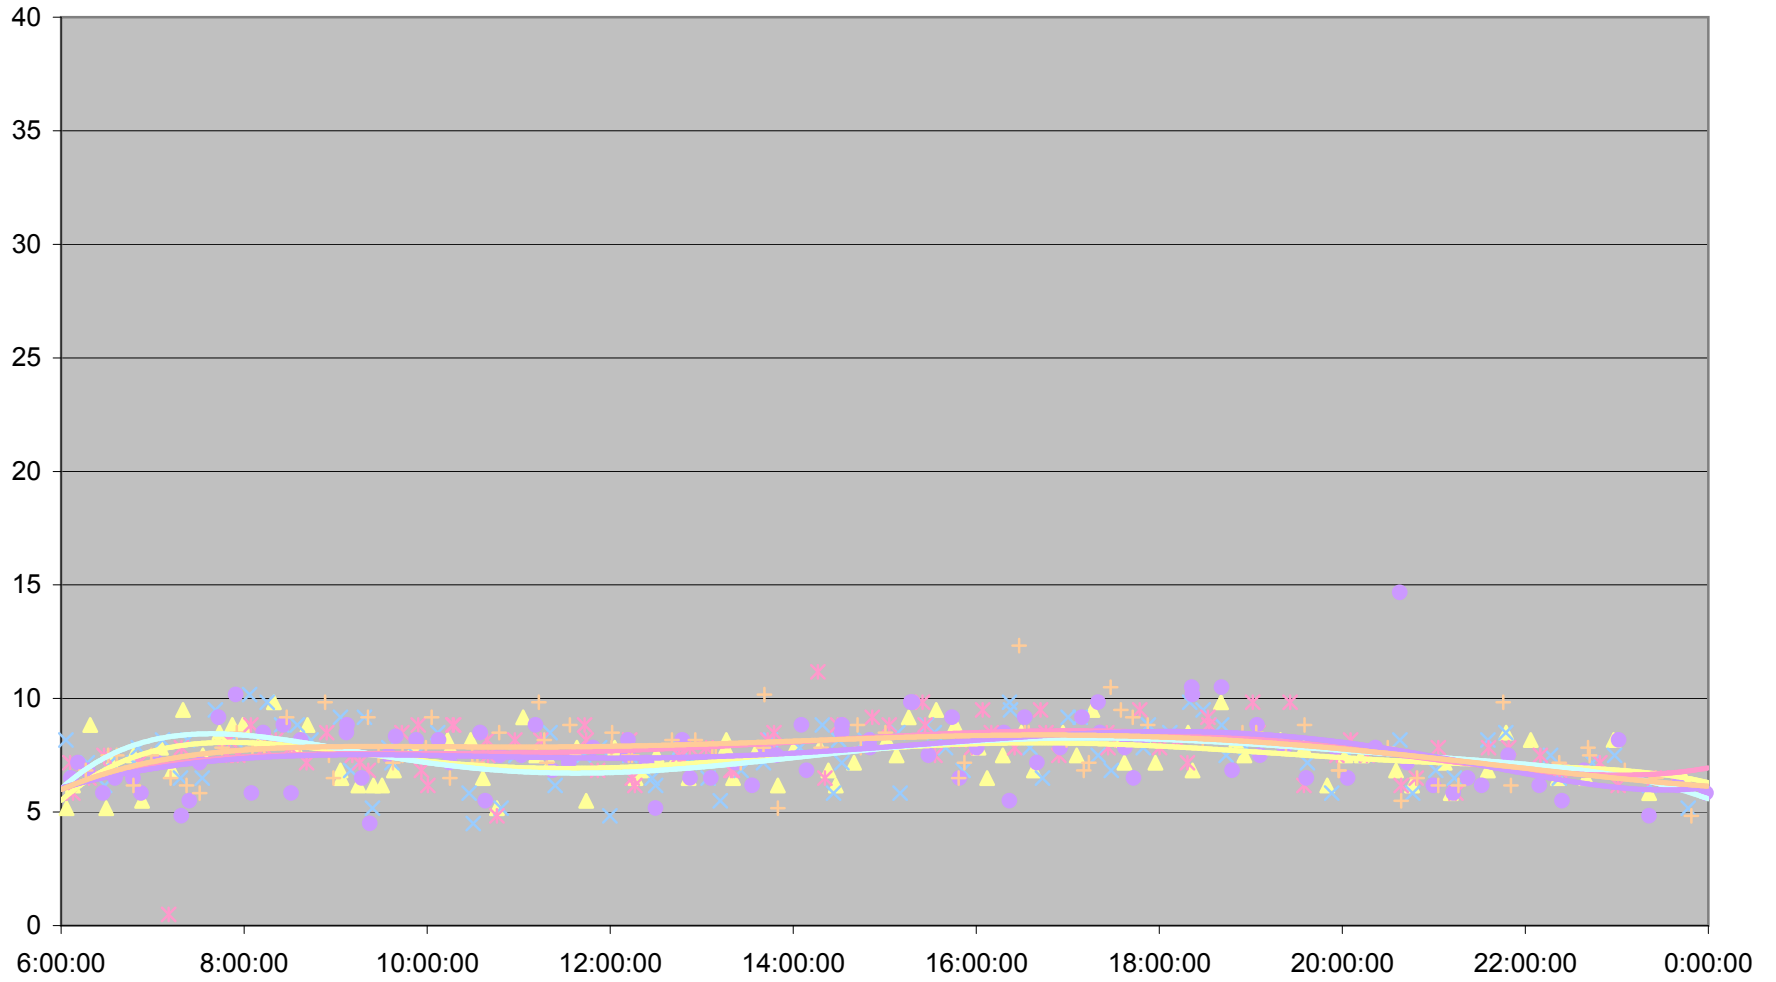

Queen Up from Lakeshore Humber to Royal York

Queen Up from Lakeshore Humber to Royal York

Queen Up from Lakeshore Humber to Royal York

Queen Up from Lakeshore Humber to Royal York

Queen Up from Lakeshore Humber to Royal York

- | | | | | | | | |
|--------------|--------------|--------------|--------------|--------------|--------------|--------------|--------------|
| ◆ Fri.1.Dec | ■ Mon.4.Dec | ▲ Tue.5.Dec | × Wed.6.Dec | × Thu.7.Dec | ● Fri.8.Dec | + Mon.11.Dec | - Tue.12.Dec |
| - Wed.13.Dec | ◇ Thu.14.Dec | ■ Fri.15.Dec | ▲ Mon.18.Dec | × Tue.19.Dec | × Wed.20.Dec | ● Thu.21.Dec | + Fri.22.Dec |
| - Wed.27.Dec | - Thu.28.Dec | ◆ Fri.29.Dec | | | | | |

Queen Up from Lakeshore Humber to Royal York

Queen Up from Lakeshore Humber to Royal York