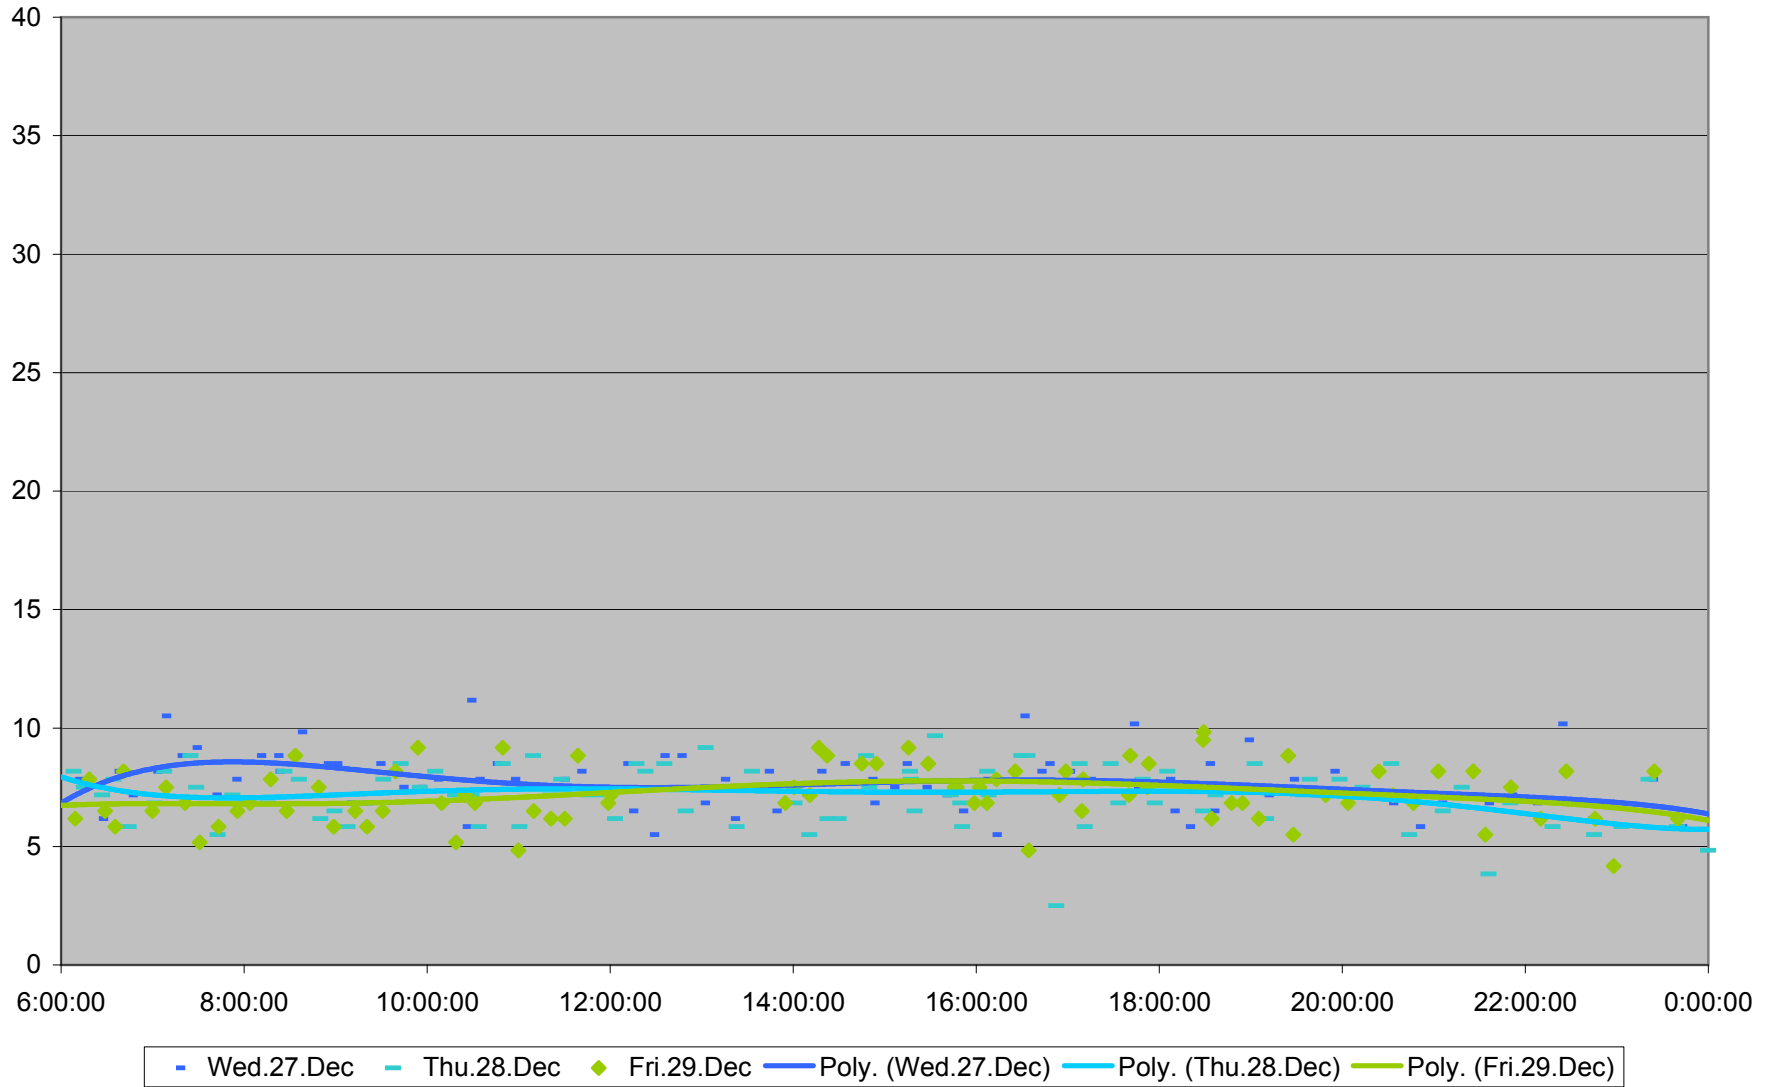

Queen Up from Lakeshore Humber to Royal York

Queen Up from Lakeshore Humber to Royal York

Queen Up from Lakeshore Humber to Royal York

Queen Up from Lakeshore Humber to Royal York

Queen Up from Lakeshore Humber to Royal York

- | | | | | | | | |
|--------------|--------------|--------------|--------------|--------------|--------------|--------------|--------------|
| ◆ Fri.1.Dec | ■ Mon.4.Dec | ▲ Tue.5.Dec | × Wed.6.Dec | × Thu.7.Dec | ● Fri.8.Dec | + Mon.11.Dec | - Tue.12.Dec |
| - Wed.13.Dec | ◇ Thu.14.Dec | ■ Fri.15.Dec | ▲ Mon.18.Dec | × Tue.19.Dec | × Wed.20.Dec | ● Thu.21.Dec | + Fri.22.Dec |
| - Wed.27.Dec | - Thu.28.Dec | ◆ Fri.29.Dec | | | | | |

Queen Up from Lakeshore Humber to Royal York

Queen Up from Lakeshore Humber to Royal York