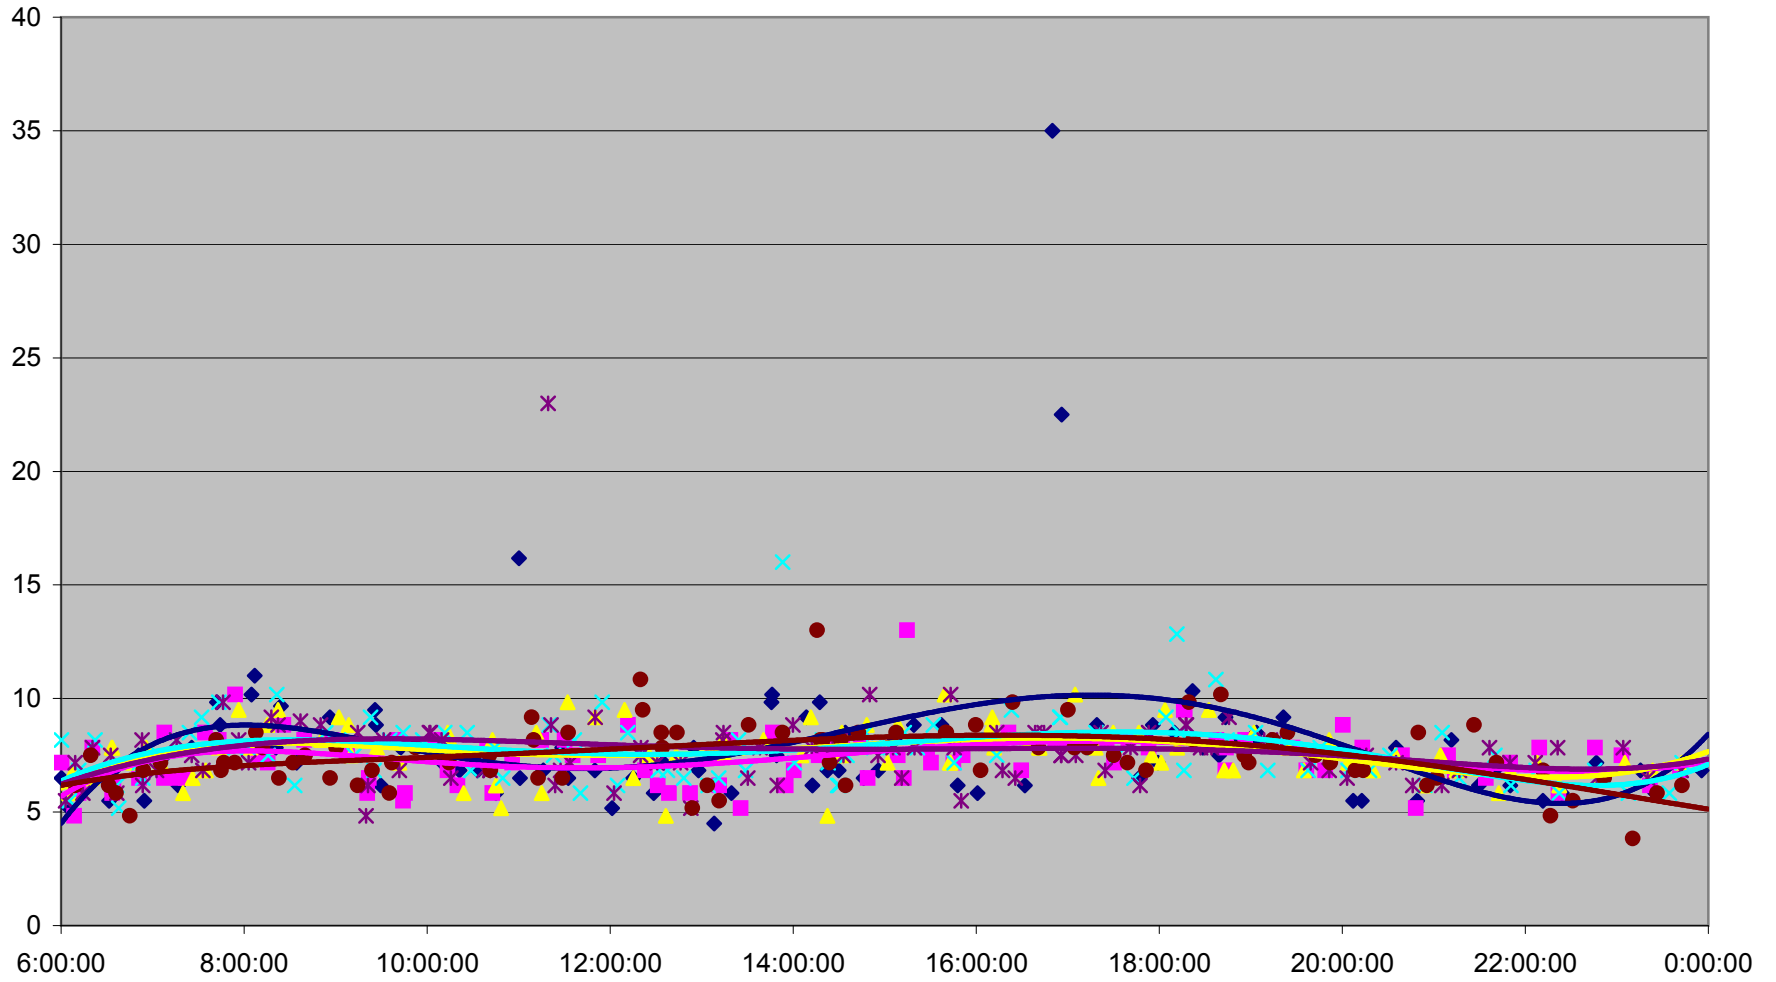

Queen Up from Lakeshore Humber to Royal York

Queen Up from Lakeshore Humber to Royal York

Queen Up from Lakeshore Humber to Royal York

Queen Up from Lakeshore Humber to Royal York

Queen Up from Lakeshore Humber to Royal York

- | | | | | | | | |
|--------------|--------------|--------------|--------------|--------------|--------------|--------------|--------------|
| ◆ Fri.1.Dec | ■ Mon.4.Dec | ▲ Tue.5.Dec | × Wed.6.Dec | × Thu.7.Dec | ● Fri.8.Dec | + Mon.11.Dec | - Tue.12.Dec |
| - Wed.13.Dec | ◇ Thu.14.Dec | ■ Fri.15.Dec | ▲ Mon.18.Dec | × Tue.19.Dec | × Wed.20.Dec | ● Thu.21.Dec | + Fri.22.Dec |
| - Wed.27.Dec | - Thu.28.Dec | ◆ Fri.29.Dec | | | | | |

Queen Up from Lakeshore Humber to Royal York

Queen Up from Lakeshore Humber to Royal York