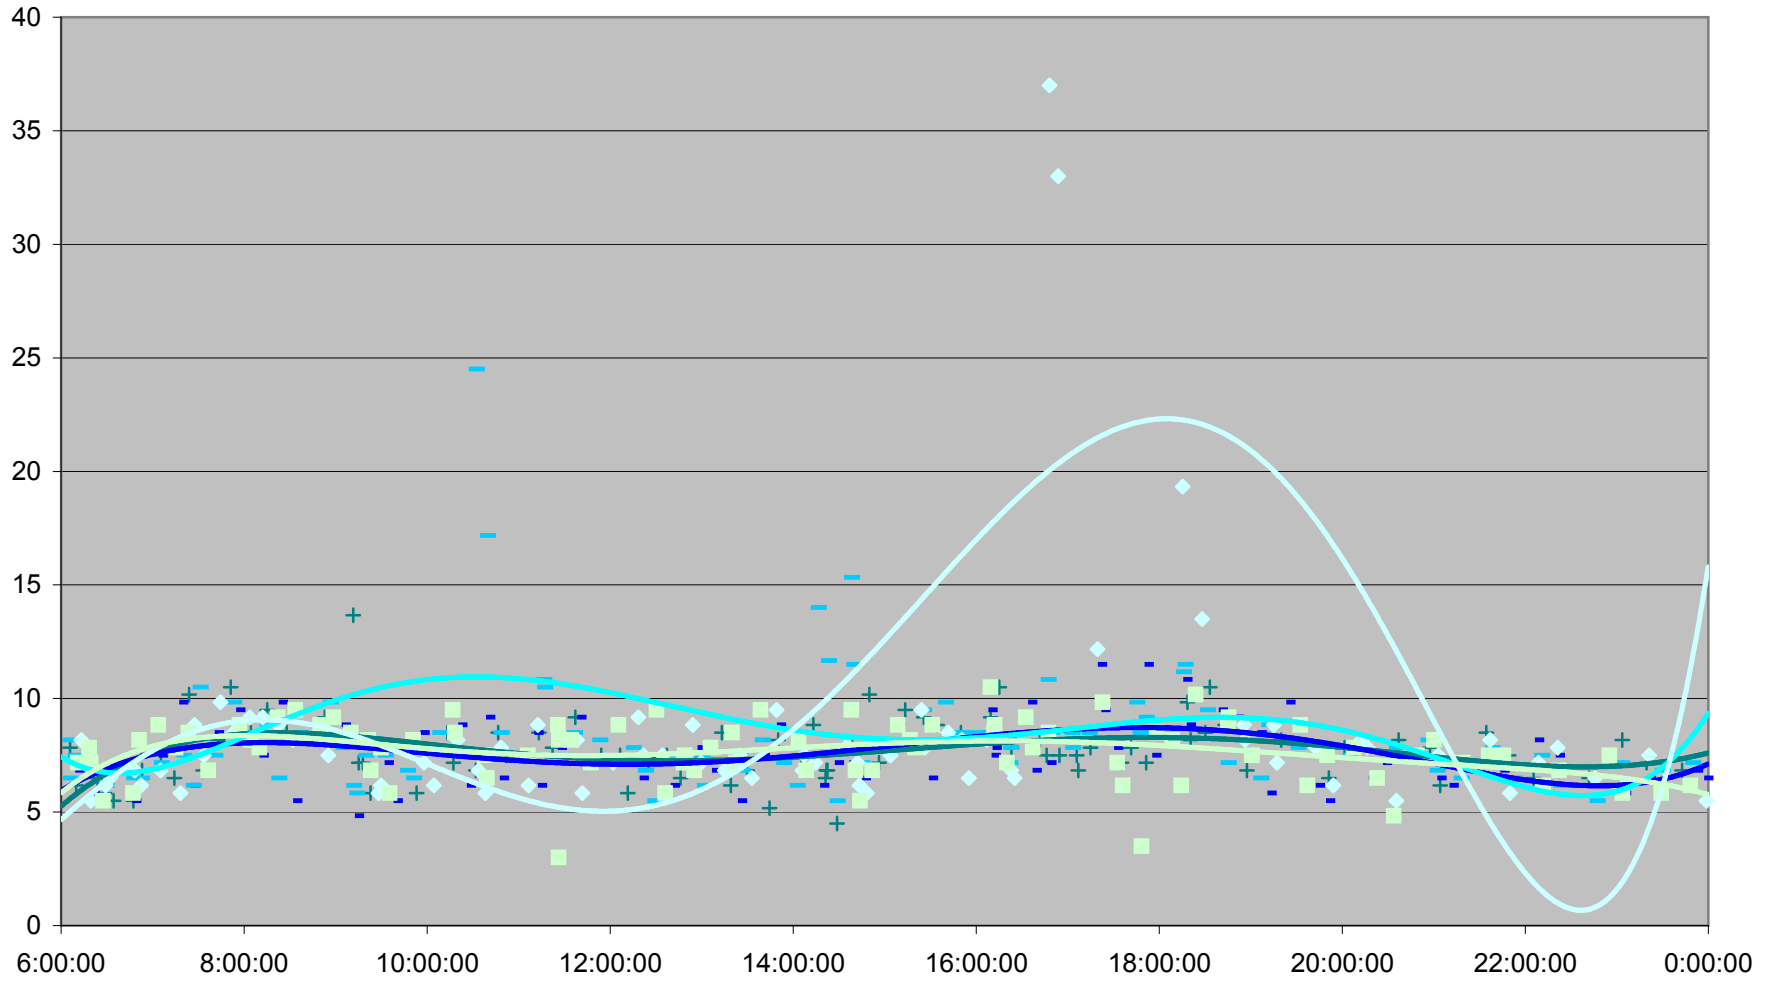

Queen Up from Lakeshore Humber to Royal York

Queen Up from Lakeshore Humber to Royal York

Queen Up from Lakeshore Humber to Royal York

Queen Up from Lakeshore Humber to Royal York

Queen Up from Lakeshore Humber to Royal York

- | | | | | | | | |
|--------------|--------------|--------------|--------------|--------------|--------------|--------------|--------------|
| ◆ Fri.1.Dec | ■ Mon.4.Dec | ▲ Tue.5.Dec | × Wed.6.Dec | × Thu.7.Dec | ● Fri.8.Dec | + Mon.11.Dec | - Tue.12.Dec |
| - Wed.13.Dec | ◇ Thu.14.Dec | ■ Fri.15.Dec | ▲ Mon.18.Dec | × Tue.19.Dec | × Wed.20.Dec | ● Thu.21.Dec | + Fri.22.Dec |
| - Wed.27.Dec | - Thu.28.Dec | ◆ Fri.29.Dec | | | | | |

Queen Up from Lakeshore Humber to Royal York

Queen Up from Lakeshore Humber to Royal York