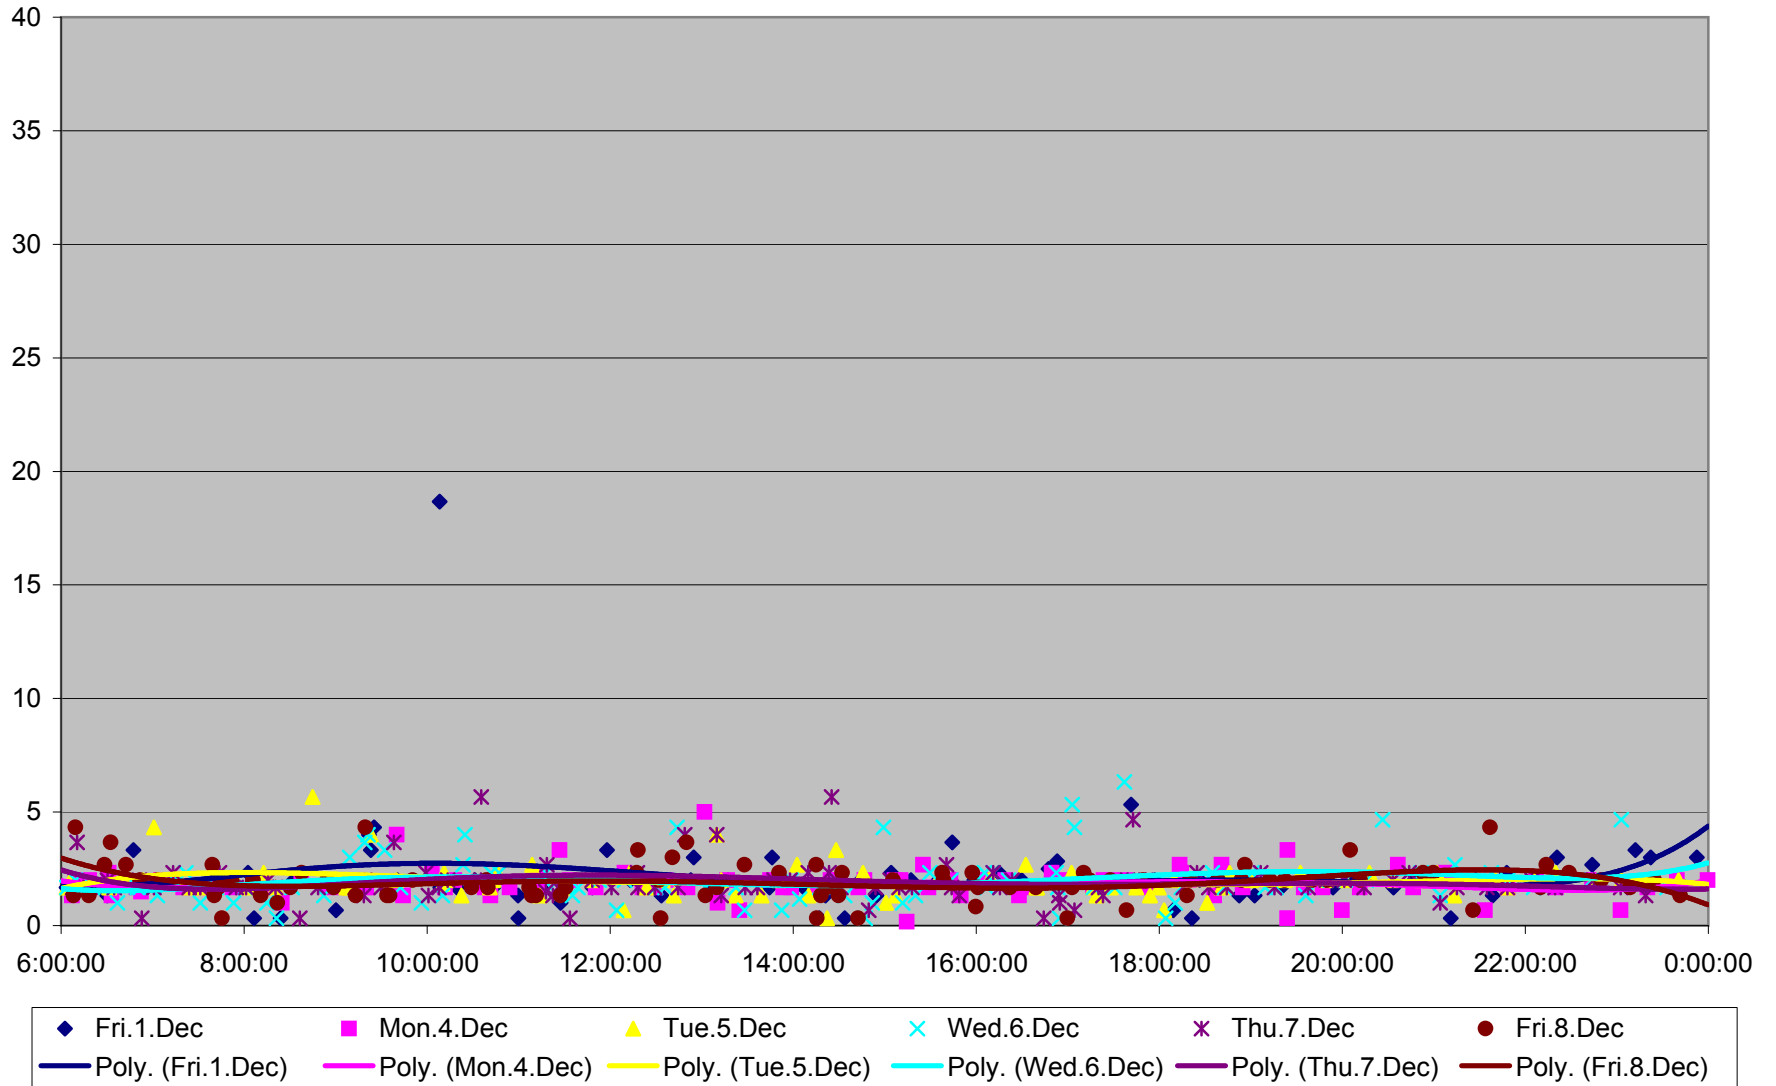

Queen Up from Queensway Humber to Lakeshore Humber

Queen Up from Queensway Humber to Lakeshore Humber

Queen Up from Queensway Humber to Lakeshore Humber

Queen Up from Queensway Humber to Lakeshore Humber

Queen Up from Queensway Humber to Lakeshore Humber

Queen Up from Queensway Humber to Lakeshore Humber

Queen Up from Queensway Humber to Lakeshore Humber