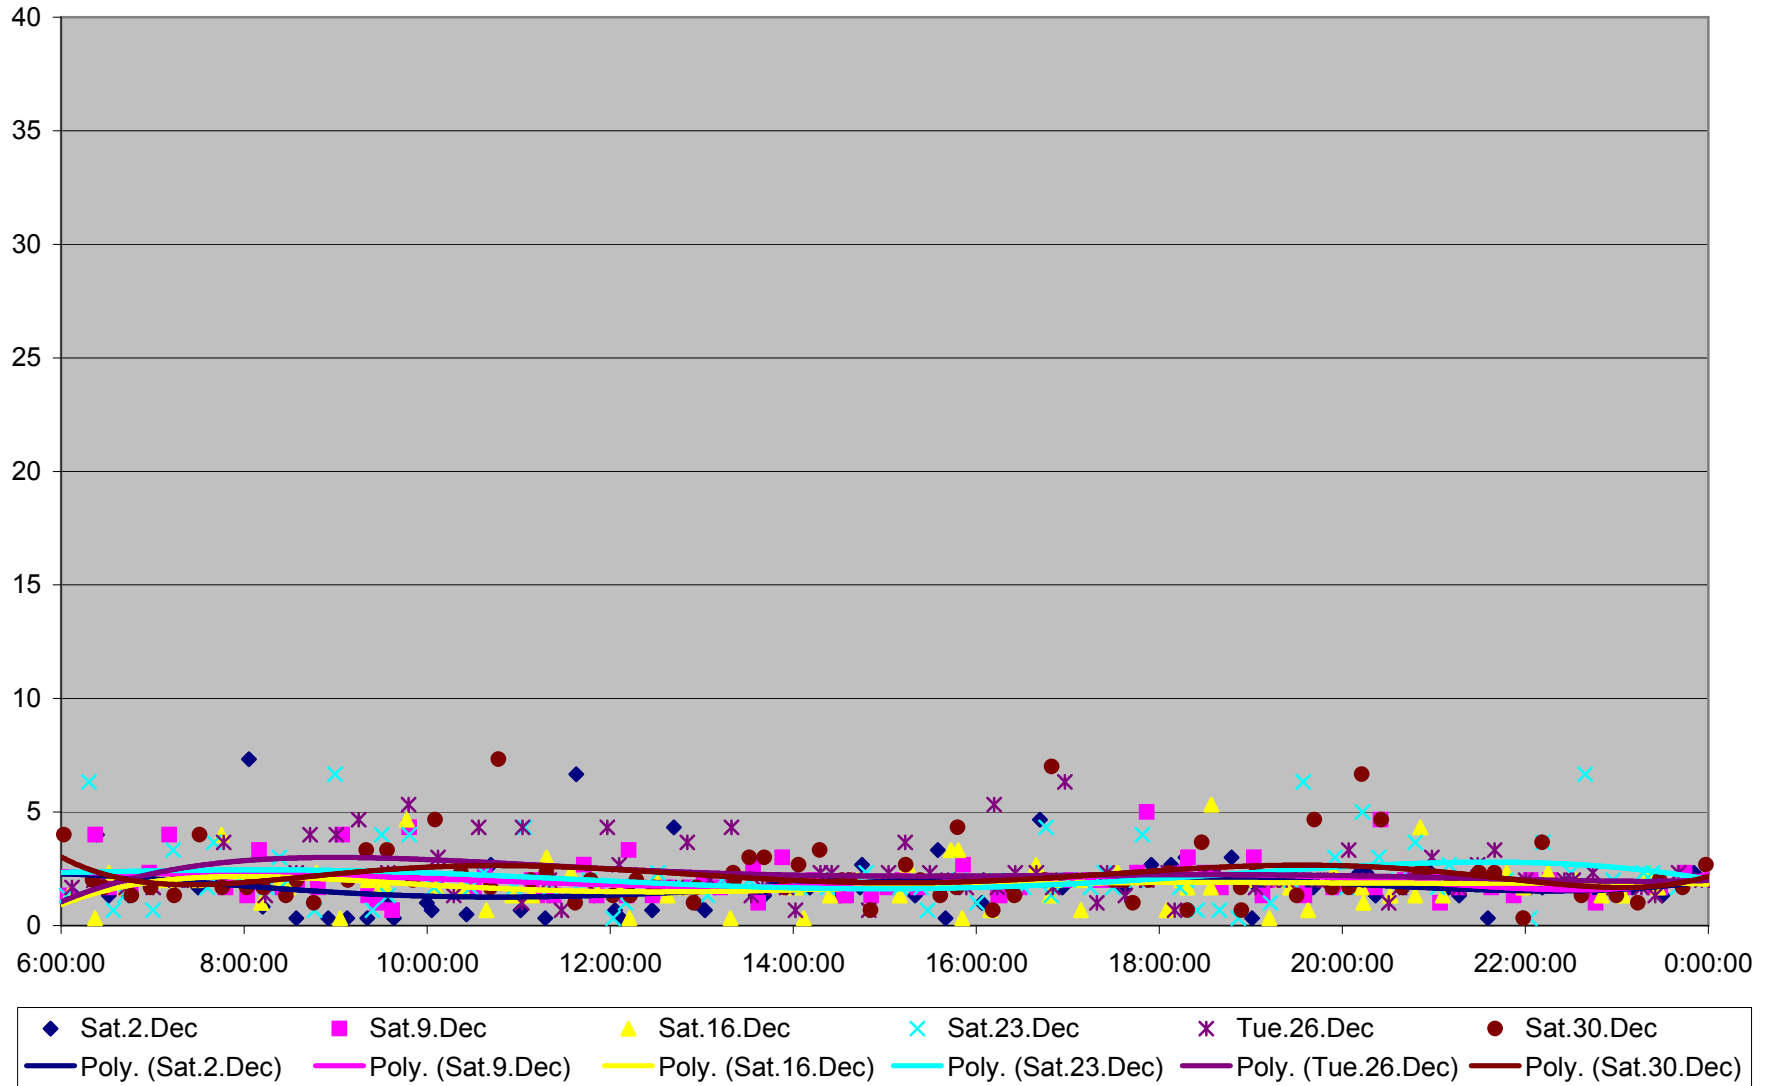

Queen Up from Queensway Humber to Lakeshore Humber

Queen Up from Queensway Humber to Lakeshore Humber

Queen Up from Queensway Humber to Lakeshore Humber

Queen Up from Queensway Humber to Lakeshore Humber

Queen Up from Queensway Humber to Lakeshore Humber

Queen Up from Queensway Humber to Lakeshore Humber

Queen Up from Queensway Humber to Lakeshore Humber