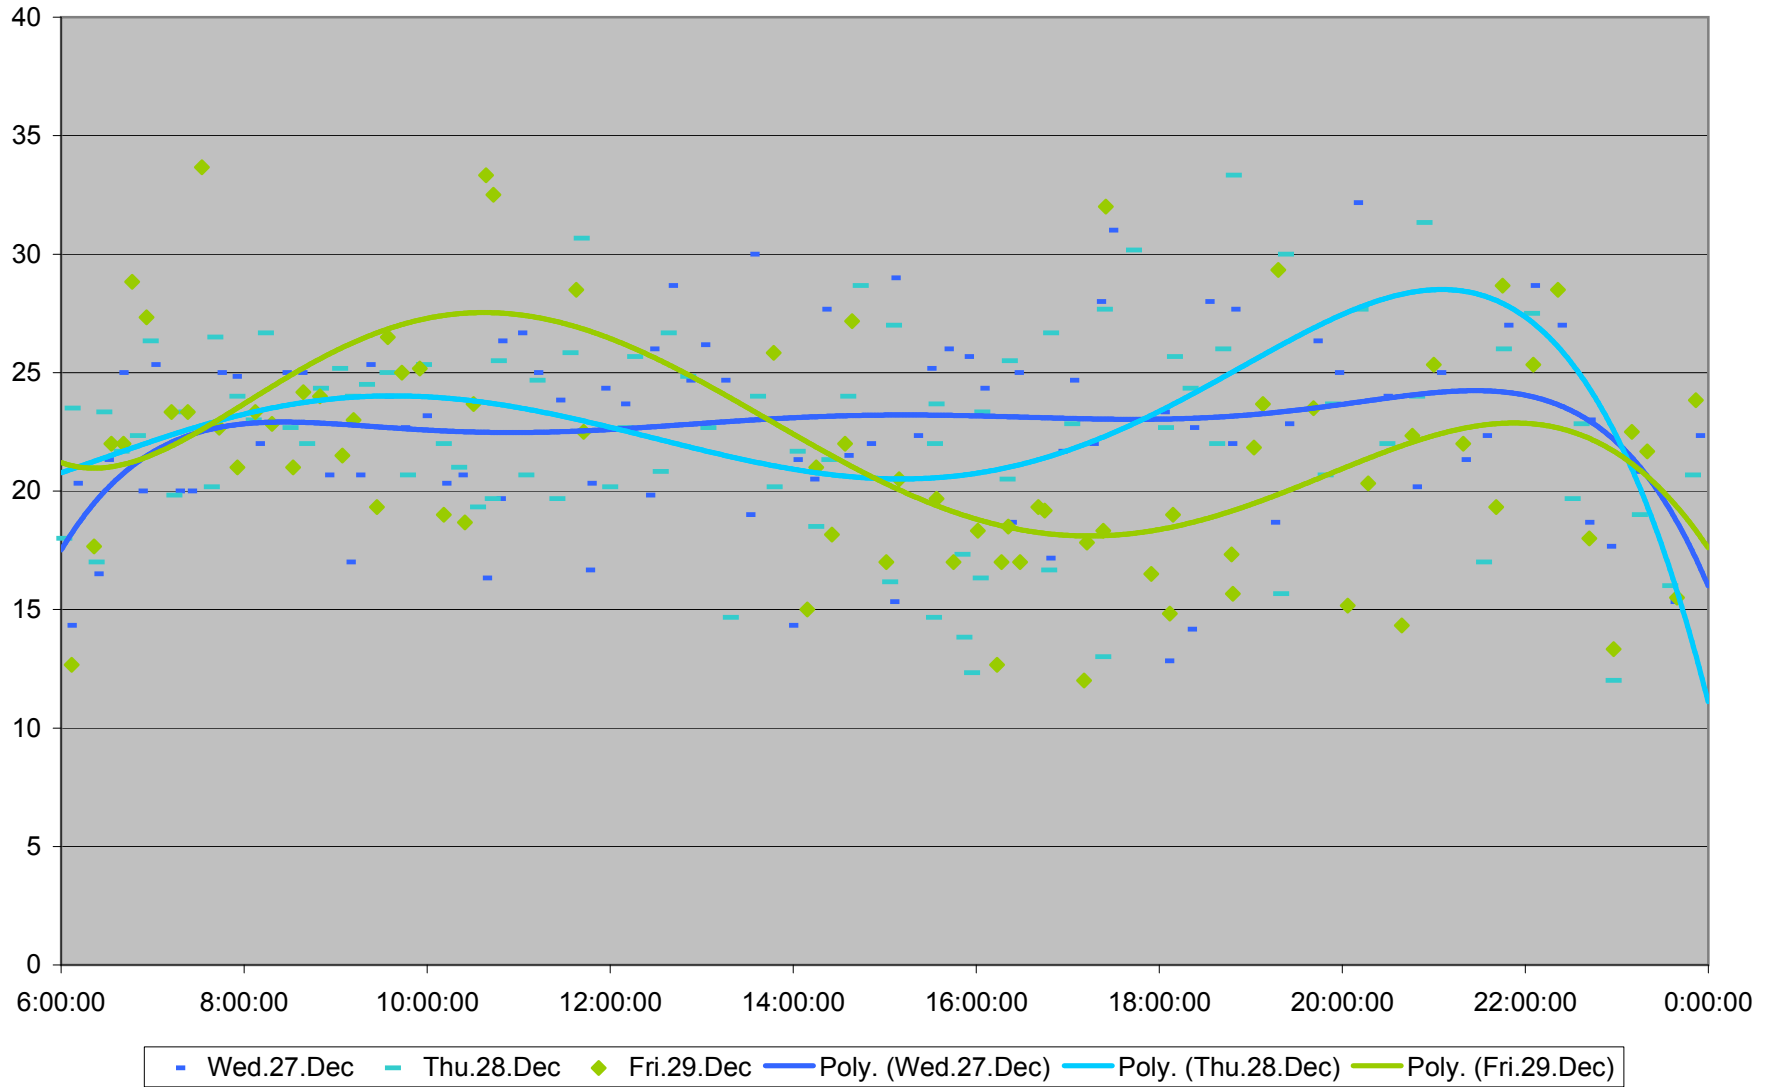

QUEEN round trip from Kipling to Long Branch Loop

QUEEN round trip from Kipling to Long Branch Loop

QUEEN round trip from Kipling to Long Branch Loop

QUEEN round trip from Kipling to Long Branch Loop

QUEEN round trip from Kipling to Long Branch Loop

- | | | | | | | | |
|--------------|--------------|--------------|--------------|--------------|--------------|--------------|--------------|
| ◆ Fri.1.Dec | ■ Mon.4.Dec | ▲ Tue.5.Dec | ✕ Wed.6.Dec | ✱ Thu.7.Dec | ● Fri.8.Dec | + Mon.11.Dec | - Tue.12.Dec |
| - Wed.13.Dec | ◇ Thu.14.Dec | ■ Fri.15.Dec | ▲ Mon.18.Dec | ✕ Tue.19.Dec | ✱ Wed.20.Dec | ● Thu.21.Dec | + Fri.22.Dec |
| - Wed.27.Dec | - Thu.28.Dec | ◆ Fri.29.Dec | | | | | |

QUEEN round trip from Kipling to Long Branch Loop

QUEEN round trip from Kipling to Long Branch Loop