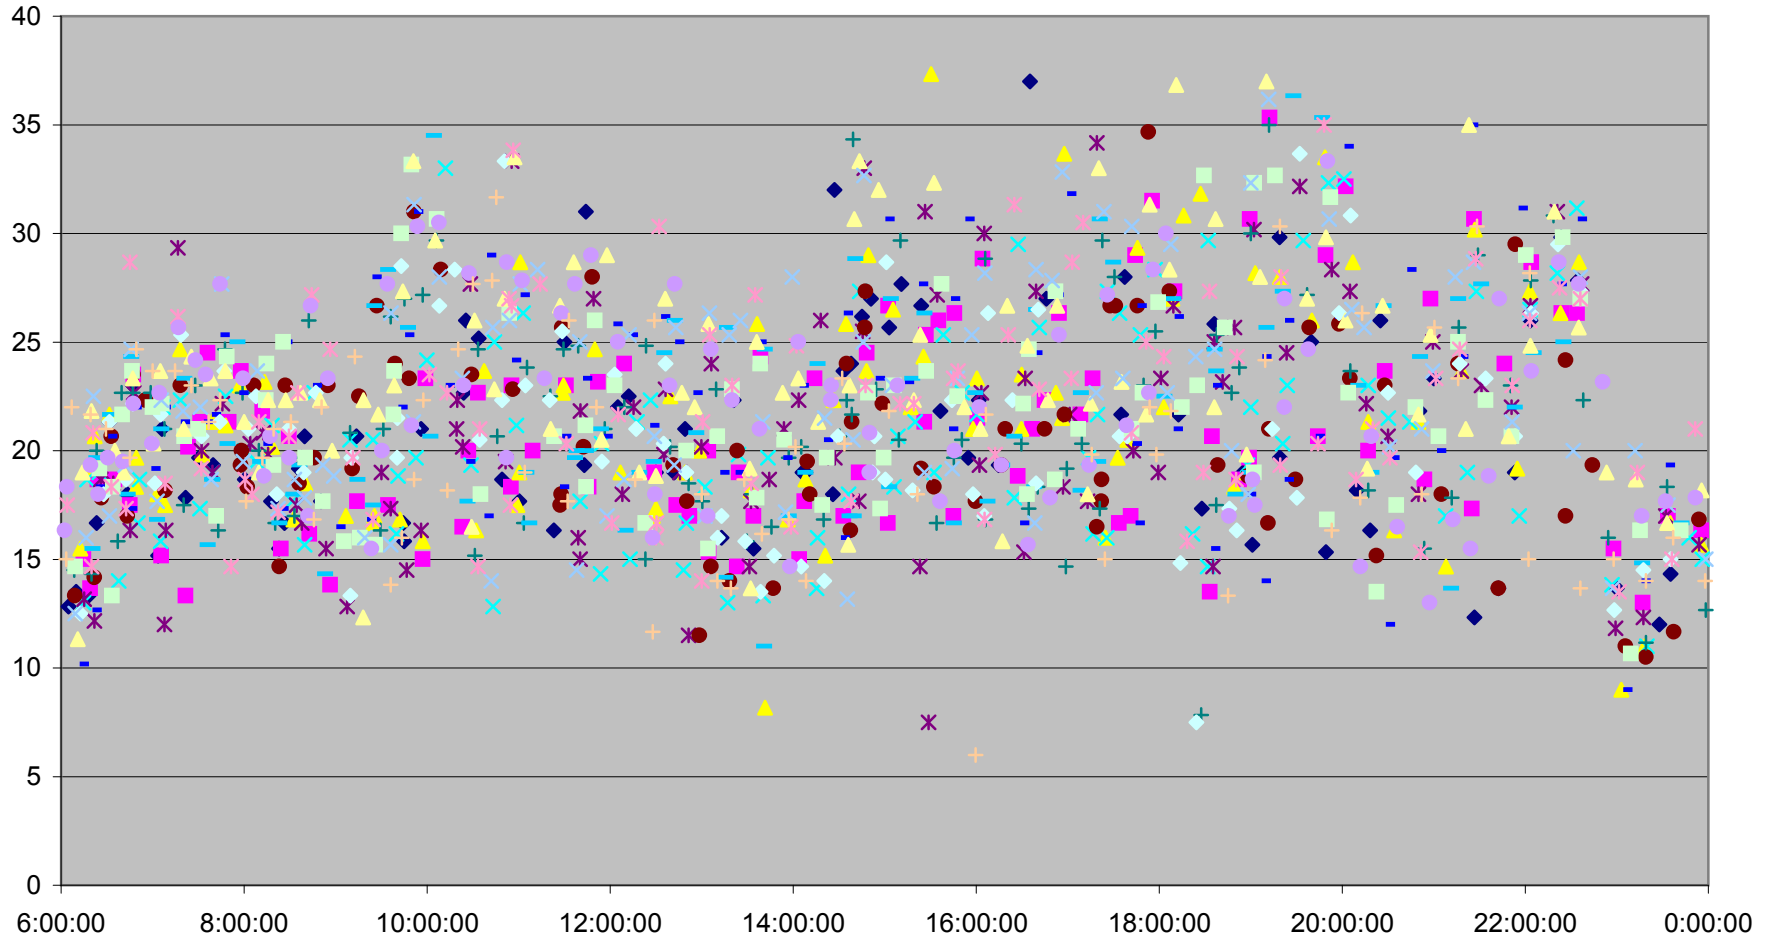

QUEEN round trip from Kipling to Long Branch Loop

QUEEN round trip from Kipling to Long Branch Loop

QUEEN round trip from Kipling to Long Branch Loop

QUEEN round trip from Kipling to Long Branch Loop

QUEEN round trip from Kipling to Long Branch Loop

- | | | | | | | | |
|--------------|--------------|--------------|--------------|--------------|--------------|--------------|--------------|
| ◆ Fri.1.Dec | ■ Mon.4.Dec | ▲ Tue.5.Dec | ✕ Wed.6.Dec | ✱ Thu.7.Dec | ● Fri.8.Dec | + Mon.11.Dec | - Tue.12.Dec |
| - Wed.13.Dec | ◇ Thu.14.Dec | ■ Fri.15.Dec | ▲ Mon.18.Dec | ✕ Tue.19.Dec | ✱ Wed.20.Dec | ● Thu.21.Dec | + Fri.22.Dec |
| - Wed.27.Dec | - Thu.28.Dec | ◆ Fri.29.Dec | | | | | |

QUEEN round trip from Kipling to Long Branch Loop

QUEEN round trip from Kipling to Long Branch Loop