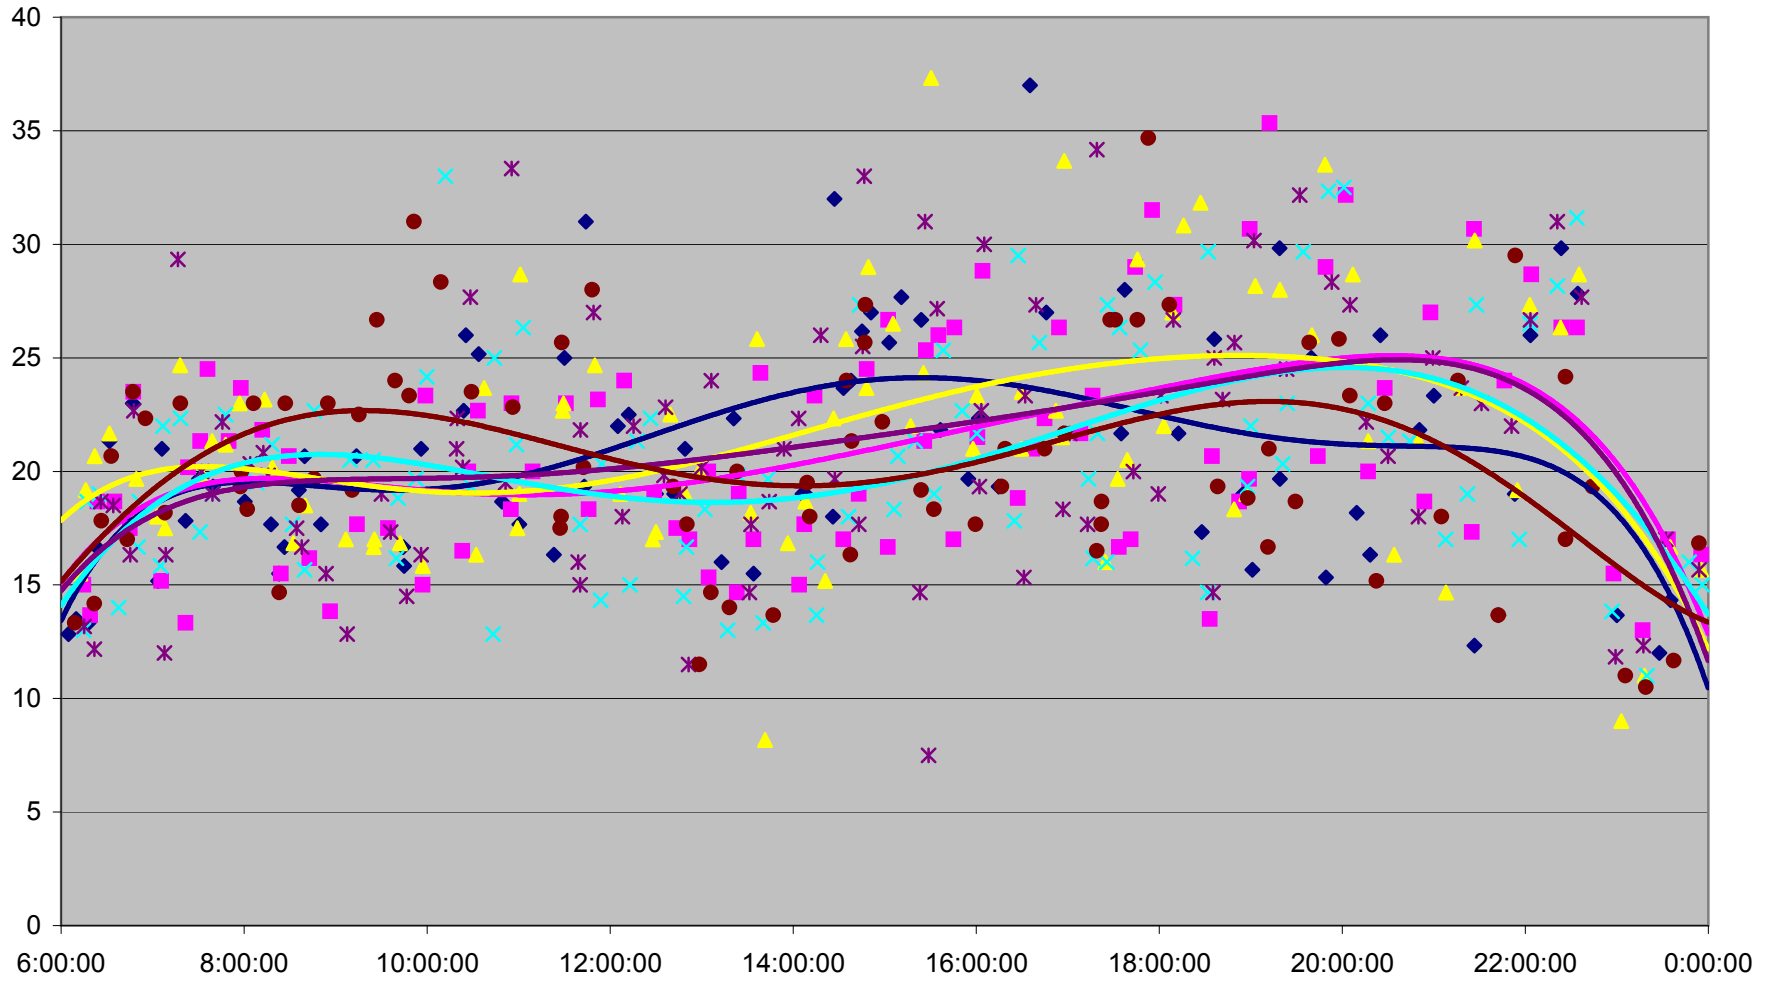

QUEEN round trip from Kipling to Long Branch Loop

QUEEN round trip from Kipling to Long Branch Loop

QUEEN round trip from Kipling to Long Branch Loop

QUEEN round trip from Kipling to Long Branch Loop

QUEEN round trip from Kipling to Long Branch Loop

- | | | | | | | | |
|--------------|--------------|--------------|--------------|--------------|--------------|--------------|--------------|
| ◆ Fri.1.Dec | ■ Mon.4.Dec | ▲ Tue.5.Dec | ✕ Wed.6.Dec | ✱ Thu.7.Dec | ● Fri.8.Dec | + Mon.11.Dec | - Tue.12.Dec |
| - Wed.13.Dec | ◇ Thu.14.Dec | ■ Fri.15.Dec | ▲ Mon.18.Dec | ✕ Tue.19.Dec | ✱ Wed.20.Dec | ● Thu.21.Dec | + Fri.22.Dec |
| - Wed.27.Dec | - Thu.28.Dec | ◆ Fri.29.Dec | | | | | |

QUEEN round trip from Kipling to Long Branch Loop

QUEEN round trip from Kipling to Long Branch Loop