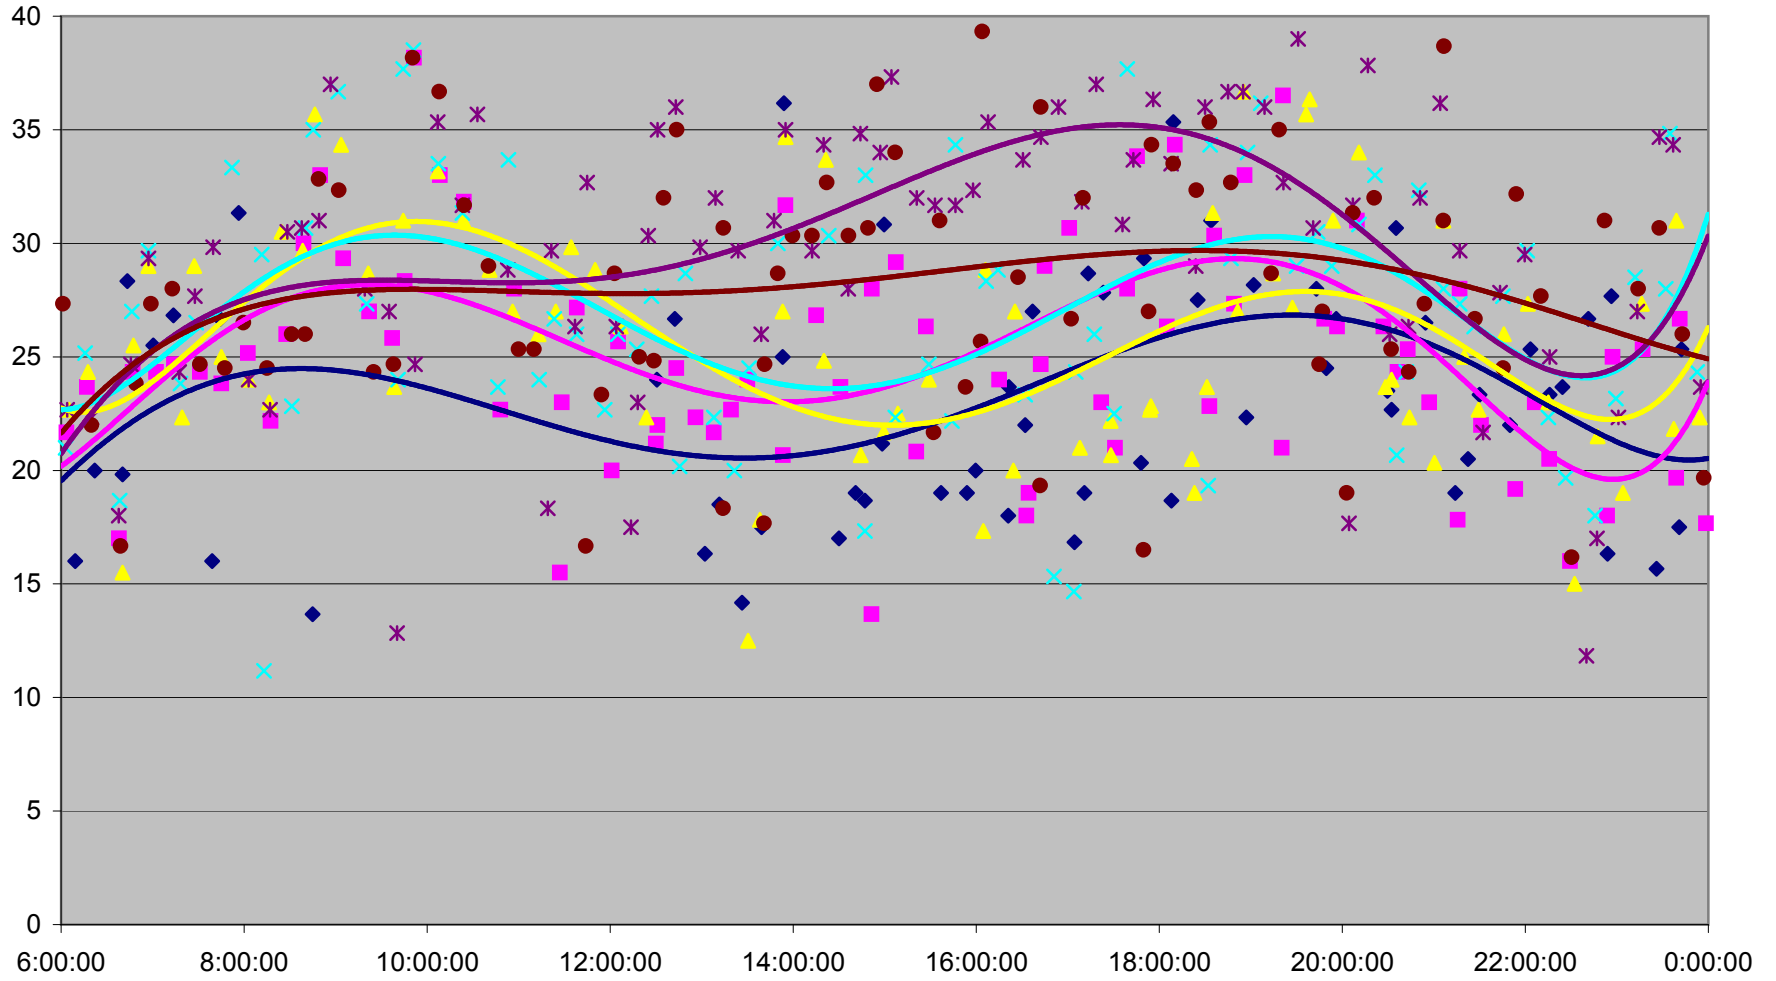

QUEEN round trip from Kipling to Long Branch Loop

QUEEN round trip from Kipling to Long Branch Loop

QUEEN round trip from Kipling to Long Branch Loop

QUEEN round trip from Kipling to Long Branch Loop

QUEEN round trip from Kipling to Long Branch Loop

- | | | | | | | | |
|--------------|--------------|--------------|--------------|--------------|--------------|--------------|--------------|
| ◆ Fri.1.Dec | ■ Mon.4.Dec | ▲ Tue.5.Dec | ✕ Wed.6.Dec | ✱ Thu.7.Dec | ● Fri.8.Dec | + Mon.11.Dec | - Tue.12.Dec |
| - Wed.13.Dec | ◇ Thu.14.Dec | ■ Fri.15.Dec | ▲ Mon.18.Dec | ✕ Tue.19.Dec | ✱ Wed.20.Dec | ● Thu.21.Dec | + Fri.22.Dec |
| - Wed.27.Dec | - Thu.28.Dec | ◆ Fri.29.Dec | | | | | |

QUEEN round trip from Kipling to Long Branch Loop

QUEEN round trip from Kipling to Long Branch Loop