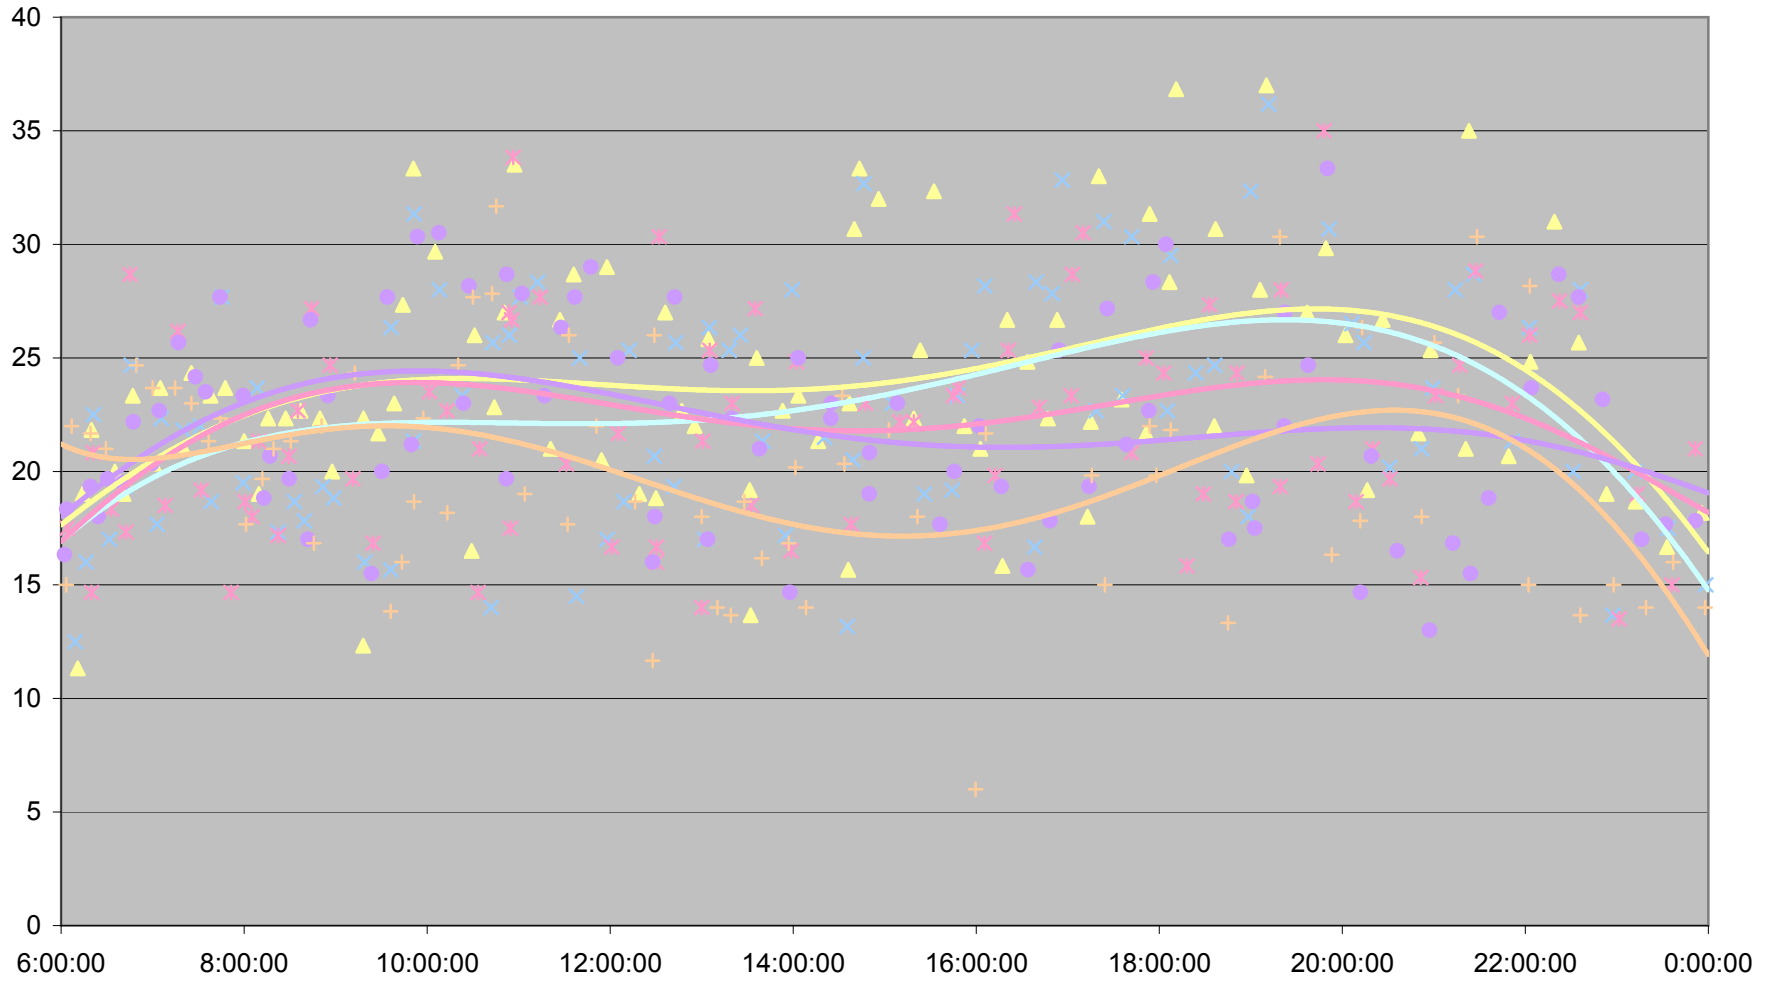

QUEEN round trip from Kipling to Long Branch Loop

QUEEN round trip from Kipling to Long Branch Loop

QUEEN round trip from Kipling to Long Branch Loop

QUEEN round trip from Kipling to Long Branch Loop

QUEEN round trip from Kipling to Long Branch Loop

- | | | | | | | | |
|--------------|--------------|--------------|--------------|--------------|--------------|--------------|--------------|
| ◆ Fri.1.Dec | ■ Mon.4.Dec | ▲ Tue.5.Dec | ✕ Wed.6.Dec | ✱ Thu.7.Dec | ● Fri.8.Dec | + Mon.11.Dec | - Tue.12.Dec |
| - Wed.13.Dec | ◇ Thu.14.Dec | ■ Fri.15.Dec | ▲ Mon.18.Dec | ✕ Tue.19.Dec | ✱ Wed.20.Dec | ● Thu.21.Dec | + Fri.22.Dec |
| - Wed.27.Dec | - Thu.28.Dec | ◆ Fri.29.Dec | | | | | |

QUEEN round trip from Kipling to Long Branch Loop

QUEEN round trip from Kipling to Long Branch Loop