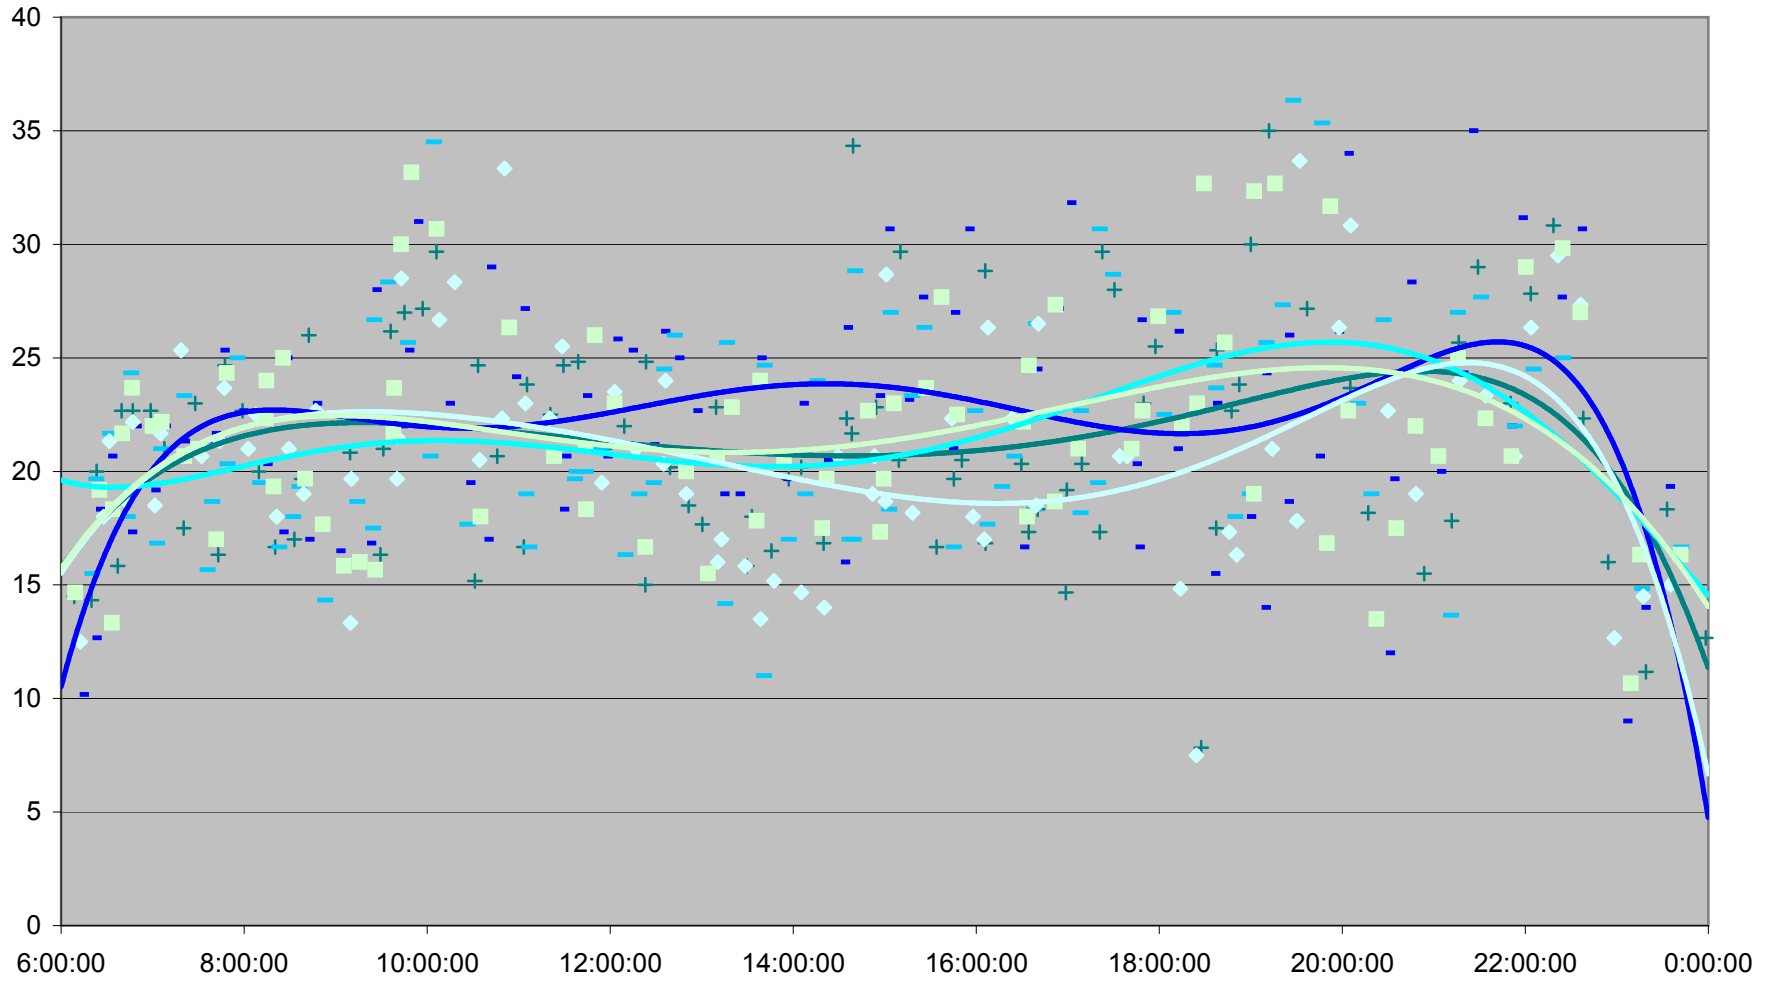

QUEEN round trip from Kipling to Long Branch Loop

QUEEN round trip from Kipling to Long Branch Loop

QUEEN round trip from Kipling to Long Branch Loop

QUEEN round trip from Kipling to Long Branch Loop

QUEEN round trip from Kipling to Long Branch Loop

- | | | | | | | | |
|--------------|--------------|--------------|--------------|--------------|--------------|--------------|--------------|
| ◆ Fri.1.Dec | ■ Mon.4.Dec | ▲ Tue.5.Dec | ✕ Wed.6.Dec | ✱ Thu.7.Dec | ● Fri.8.Dec | + Mon.11.Dec | - Tue.12.Dec |
| - Wed.13.Dec | ◇ Thu.14.Dec | ■ Fri.15.Dec | ▲ Mon.18.Dec | ✕ Tue.19.Dec | ✱ Wed.20.Dec | ● Thu.21.Dec | + Fri.22.Dec |
| - Wed.27.Dec | - Thu.28.Dec | ◆ Fri.29.Dec | | | | | |

QUEEN round trip from Kipling to Long Branch Loop

QUEEN round trip from Kipling to Long Branch Loop