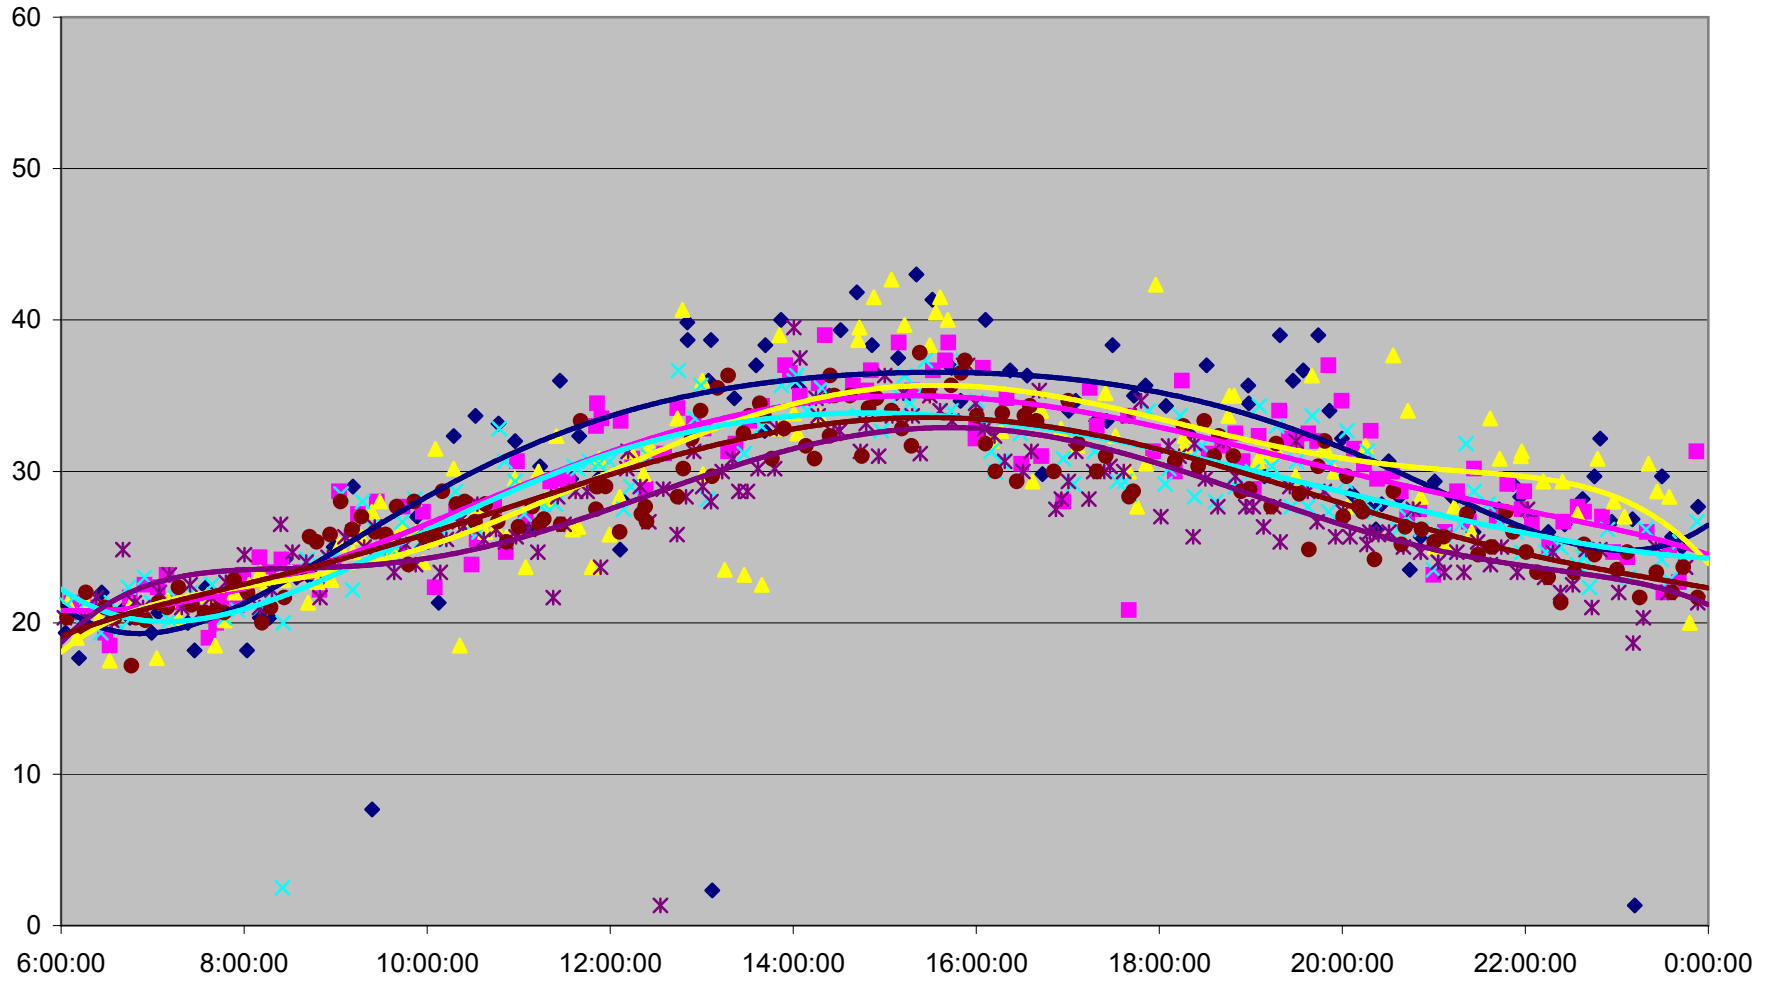

QUEEN Down from Parkside Dr. to Yonge St.