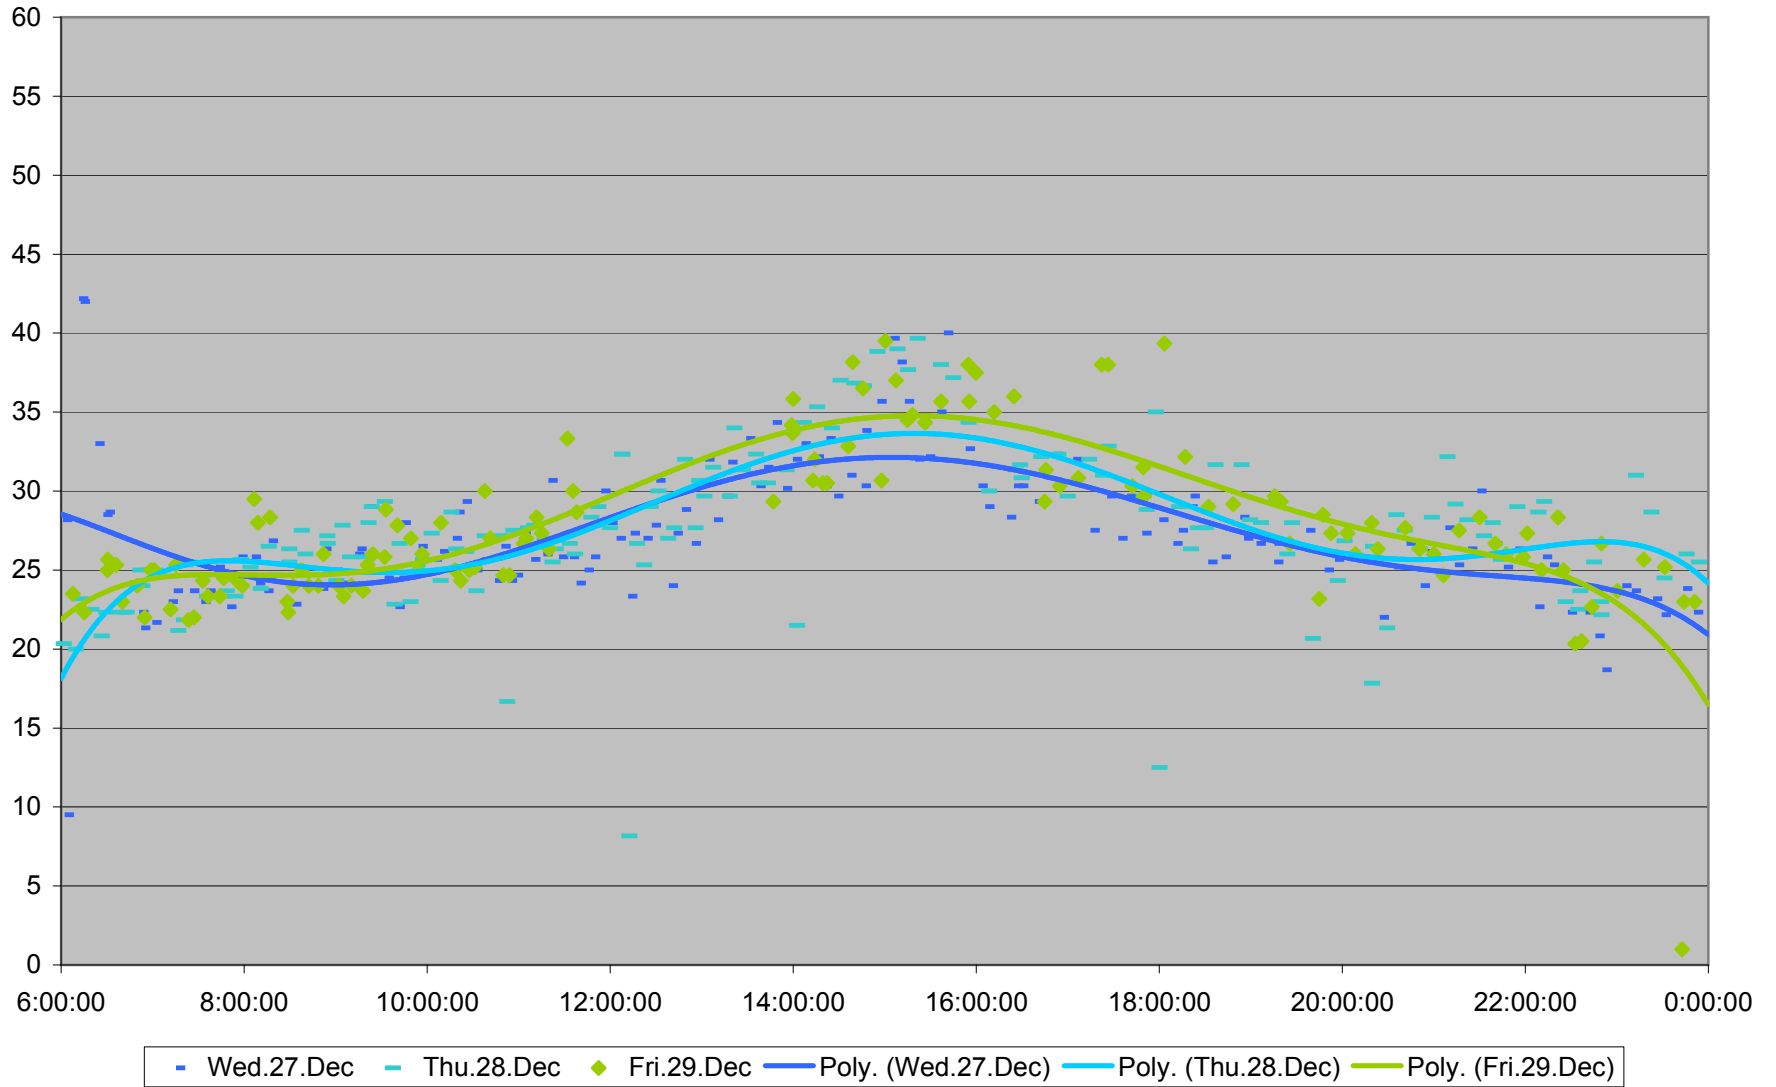

QUEEN Down from Parkside Dr. to Yonge St.

QUEEN Down from Parkside Dr. to Yonge St.

QUEEN Down from Parkside Dr. to Yonge St.

QUEEN Down from Parkside Dr. to Yonge St.

QUEEN Down from Parkside Dr. to Yonge St.

- | | | | | | | | |
|--------------|--------------|--------------|--------------|--------------|--------------|--------------|--------------|
| ◆ Fri.1.Dec | ■ Mon.4.Dec | ▲ Tue.5.Dec | × Wed.6.Dec | × Thu.7.Dec | ● Fri.8.Dec | + Mon.11.Dec | - Tue.12.Dec |
| - Wed.13.Dec | ◇ Thu.14.Dec | ■ Fri.15.Dec | ▲ Mon.18.Dec | × Tue.19.Dec | × Wed.20.Dec | ● Thu.21.Dec | + Fri.22.Dec |
| - Wed.27.Dec | - Thu.28.Dec | ◆ Fri.29.Dec | | | | | |

QUEEN Down from Parkside Dr. to Yonge St.

QUEEN Down from Parkside Dr. to Yonge St.