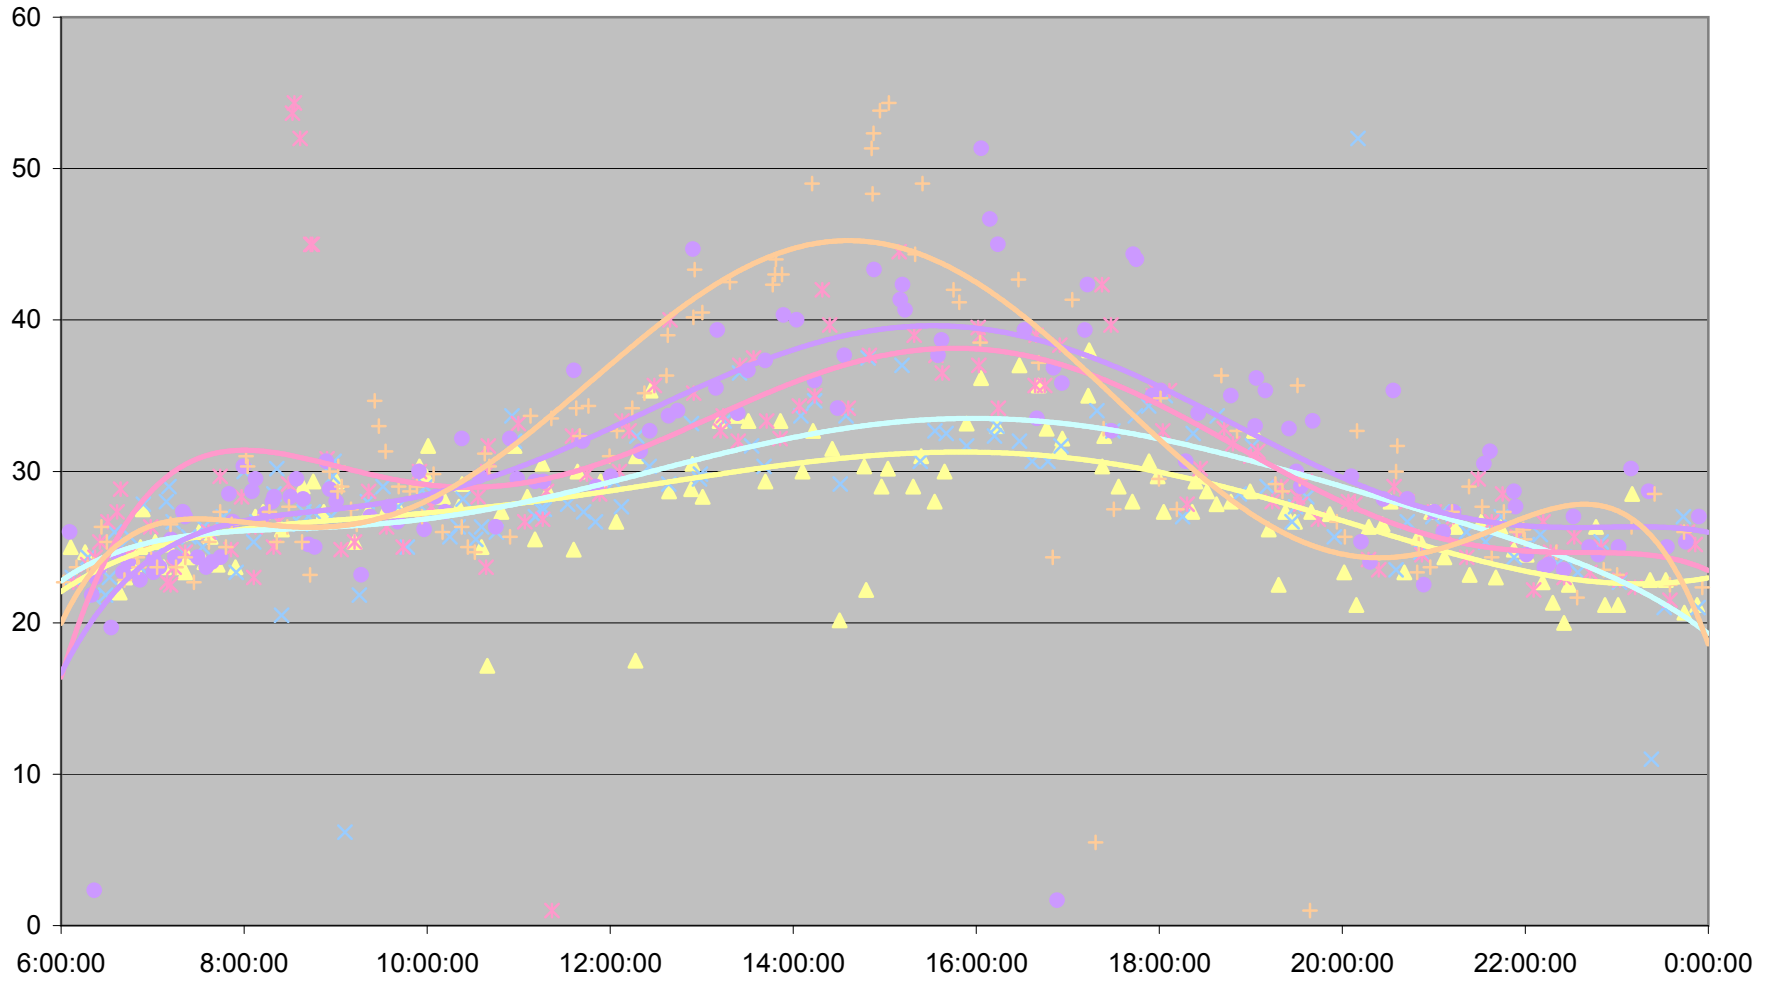

QUEEN Down from Parkside Dr. to Yonge St.

QUEEN Down from Parkside Dr. to Yonge St.

QUEEN Down from Parkside Dr. to Yonge St.

QUEEN Down from Parkside Dr. to Yonge St.

QUEEN Down from Parkside Dr. to Yonge St.

- | | | | | | | | |
|--------------|--------------|--------------|--------------|--------------|--------------|--------------|--------------|
| ◆ Fri.1.Dec | ■ Mon.4.Dec | ▲ Tue.5.Dec | × Wed.6.Dec | × Thu.7.Dec | ● Fri.8.Dec | + Mon.11.Dec | - Tue.12.Dec |
| - Wed.13.Dec | ◇ Thu.14.Dec | ■ Fri.15.Dec | ▲ Mon.18.Dec | × Tue.19.Dec | × Wed.20.Dec | ● Thu.21.Dec | + Fri.22.Dec |
| - Wed.27.Dec | - Thu.28.Dec | ◆ Fri.29.Dec | | | | | |

QUEEN Down from Parkside Dr. to Yonge St.

QUEEN Down from Parkside Dr. to Yonge St.