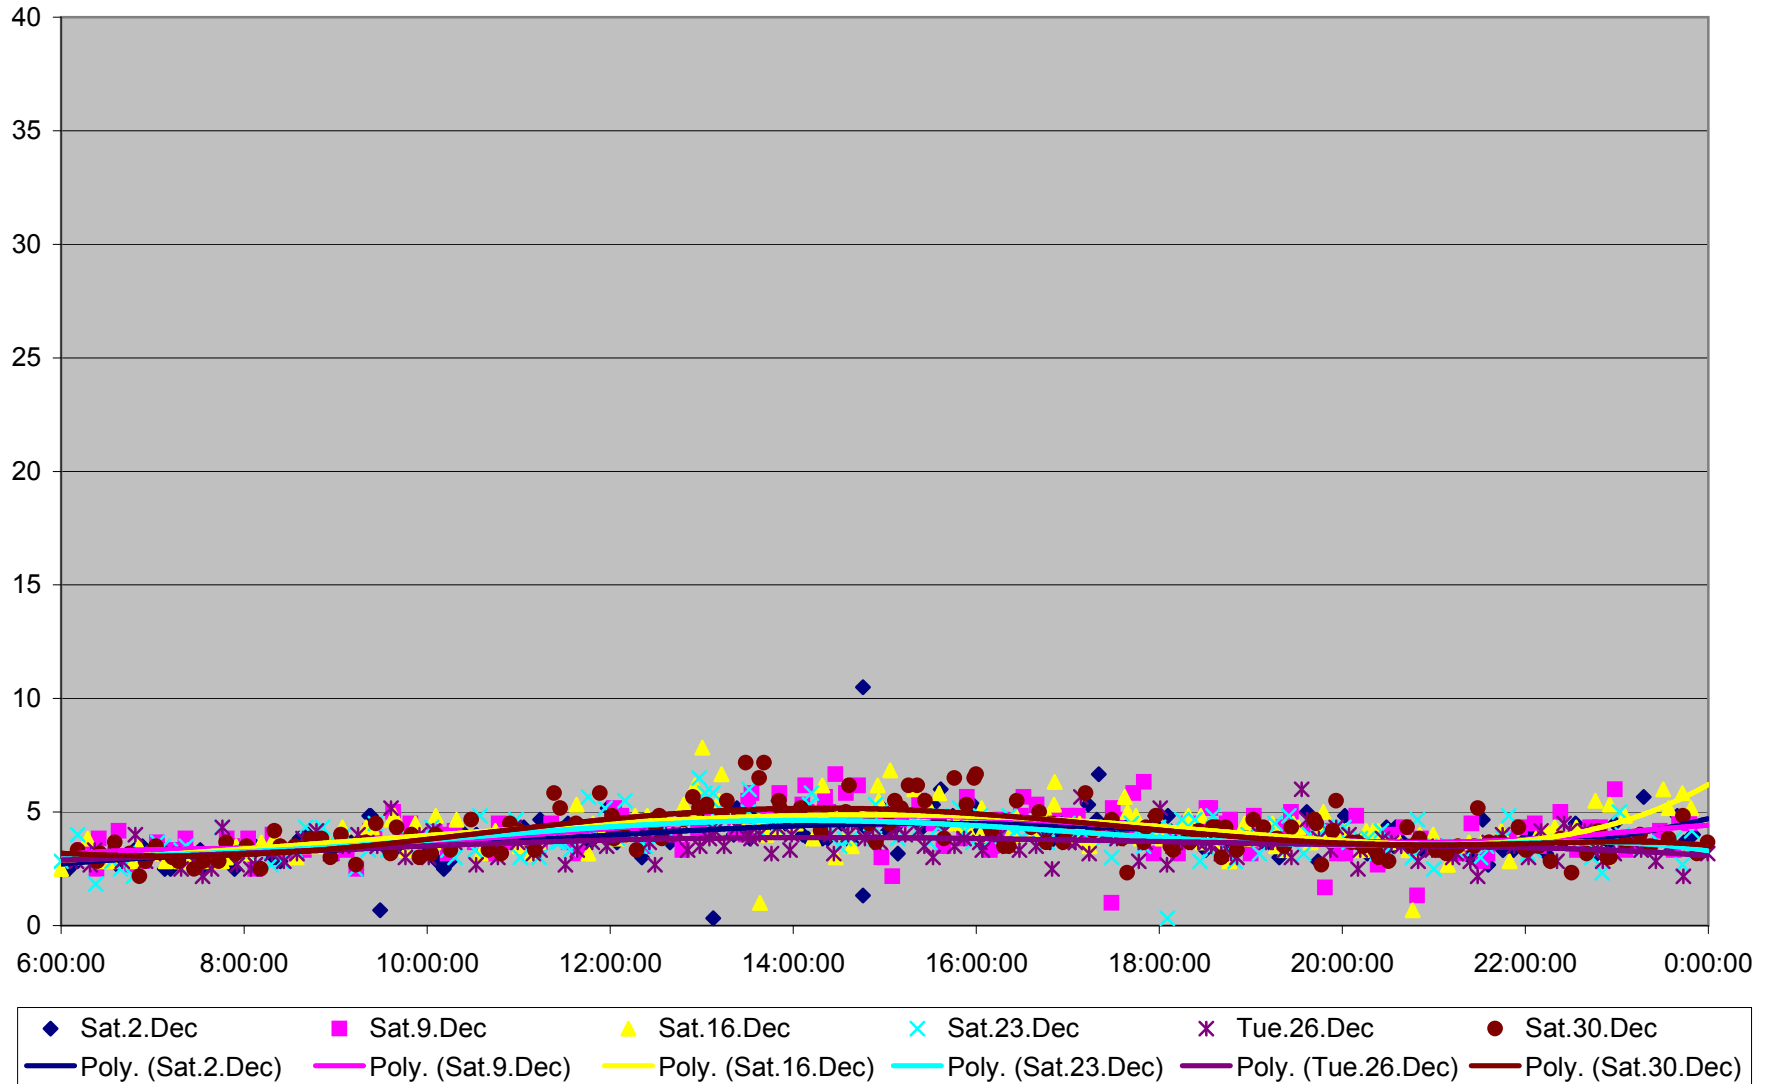

Queen Down from Gladstone Ave. to Strachan Ave.

Queen Down from Gladstone Ave. to Strachan Ave.

Queen Down from Gladstone Ave. to Strachan Ave.

Queen Down from Gladstone Ave. to Strachan Ave.

Queen Down from Gladstone Ave. to Strachan Ave.

Queen Down from Gladstone Ave. to Strachan Ave.

Queen Down from Gladstone Ave. to Strachan Ave.