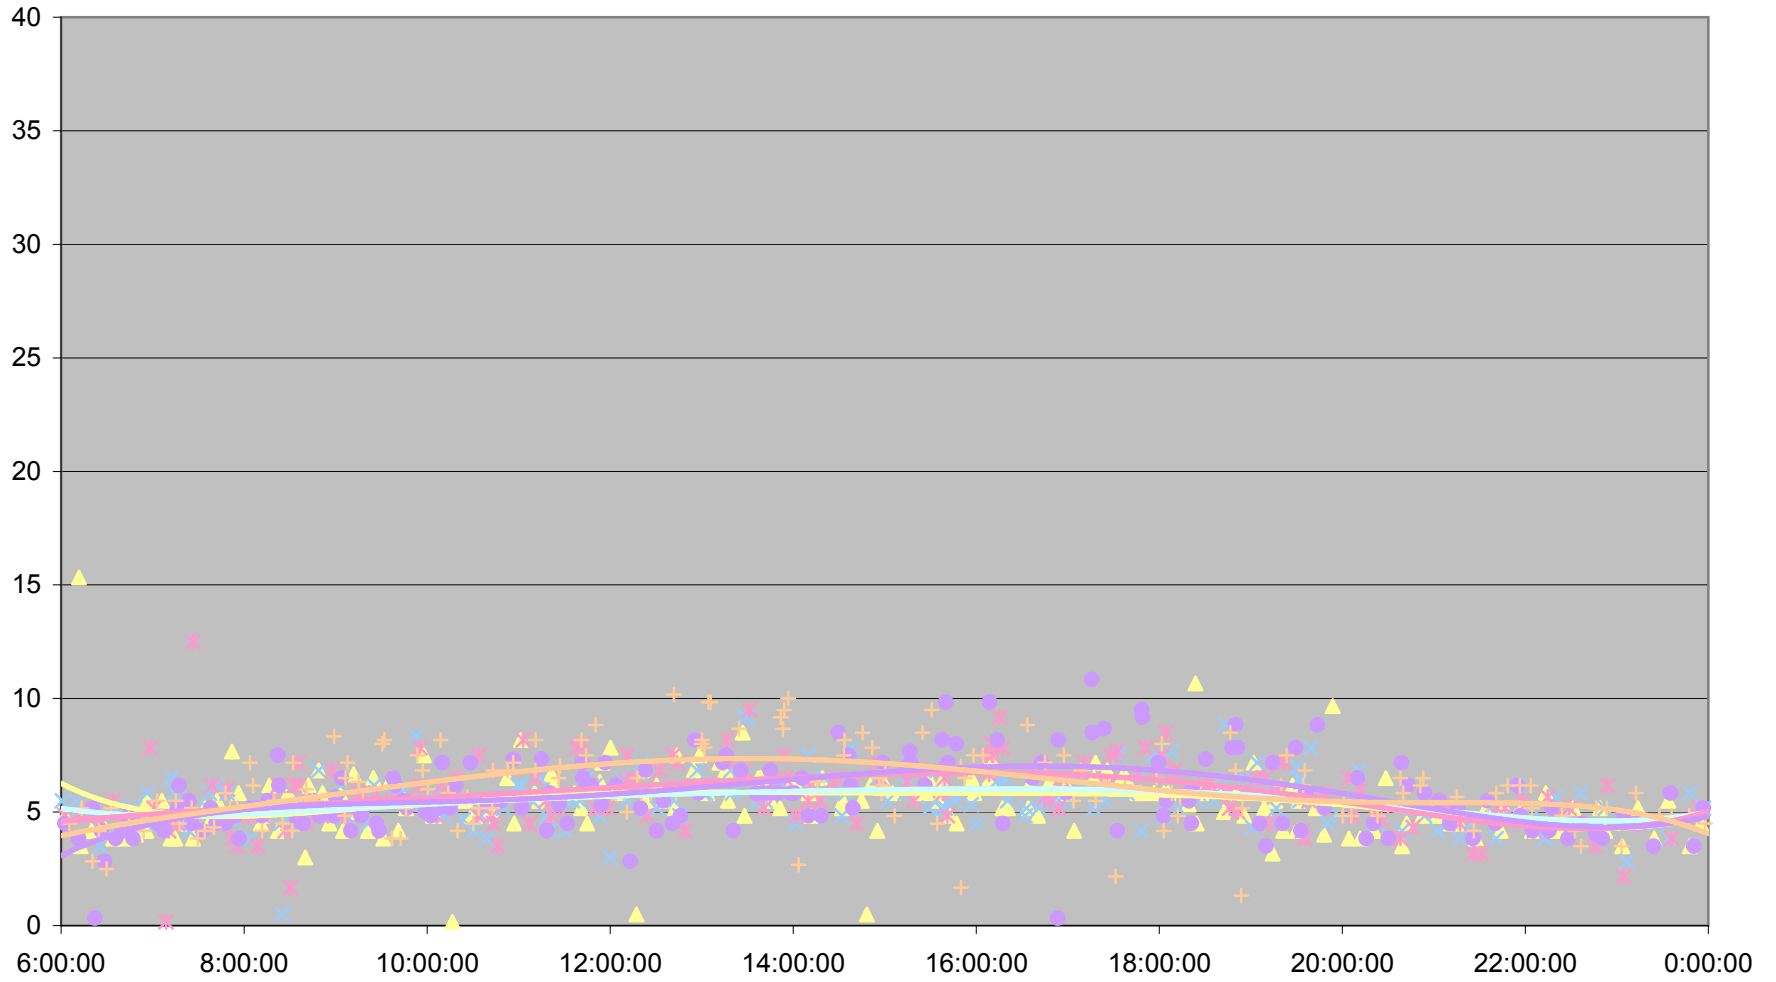

Queen Down from Wilson Park Rd. to Gladstone Ave.

Queen Down from Wilson Park Rd. to Gladstone Ave.

Queen Down from Wilson Park Rd. to Gladstone Ave.

Queen Down from Wilson Park Rd. to Gladstone Ave.

Queen Down from Wilson Park Rd. to Gladstone Ave.

Queen Down from Wilson Park Rd. to Gladstone Ave.

Queen Down from Wilson Park Rd. to Gladstone Ave.