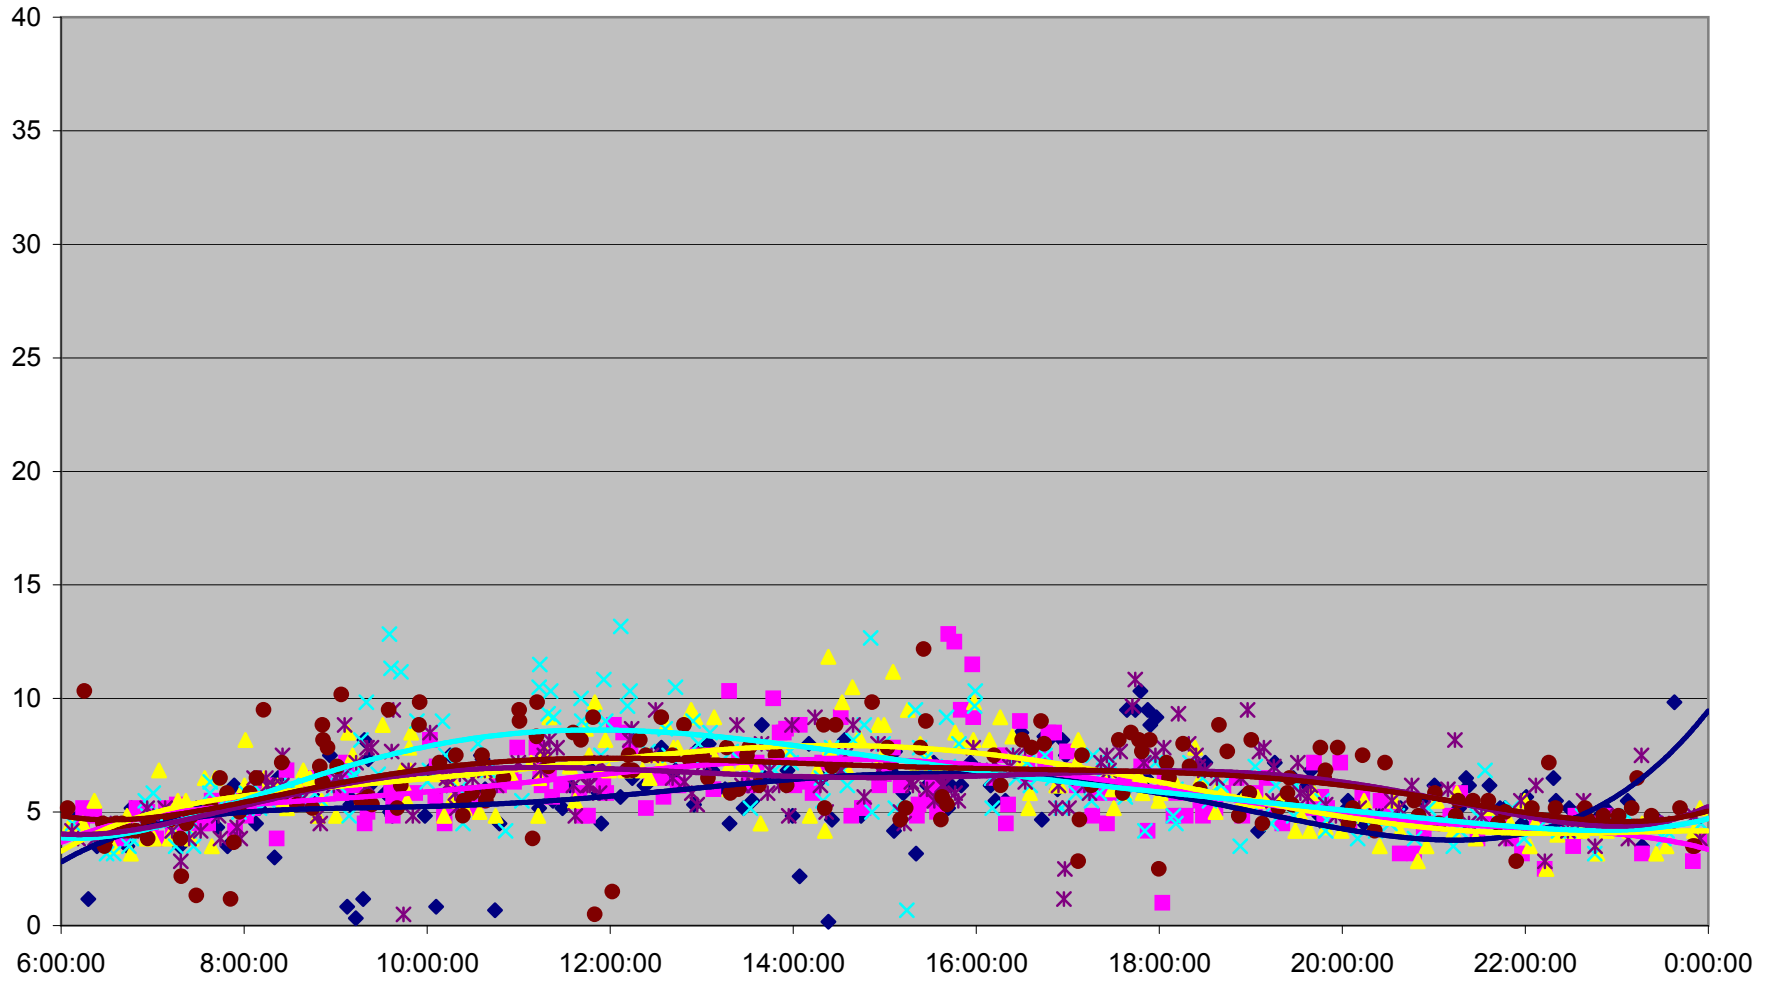

Queen Down from Wilson Park Rd. to Gladstone Ave.

Queen Down from Wilson Park Rd. to Gladstone Ave.

Queen Down from Wilson Park Rd. to Gladstone Ave.

Queen Down from Wilson Park Rd. to Gladstone Ave.

Queen Down from Wilson Park Rd. to Gladstone Ave.

Queen Down from Wilson Park Rd. to Gladstone Ave.

Queen Down from Wilson Park Rd. to Gladstone Ave.