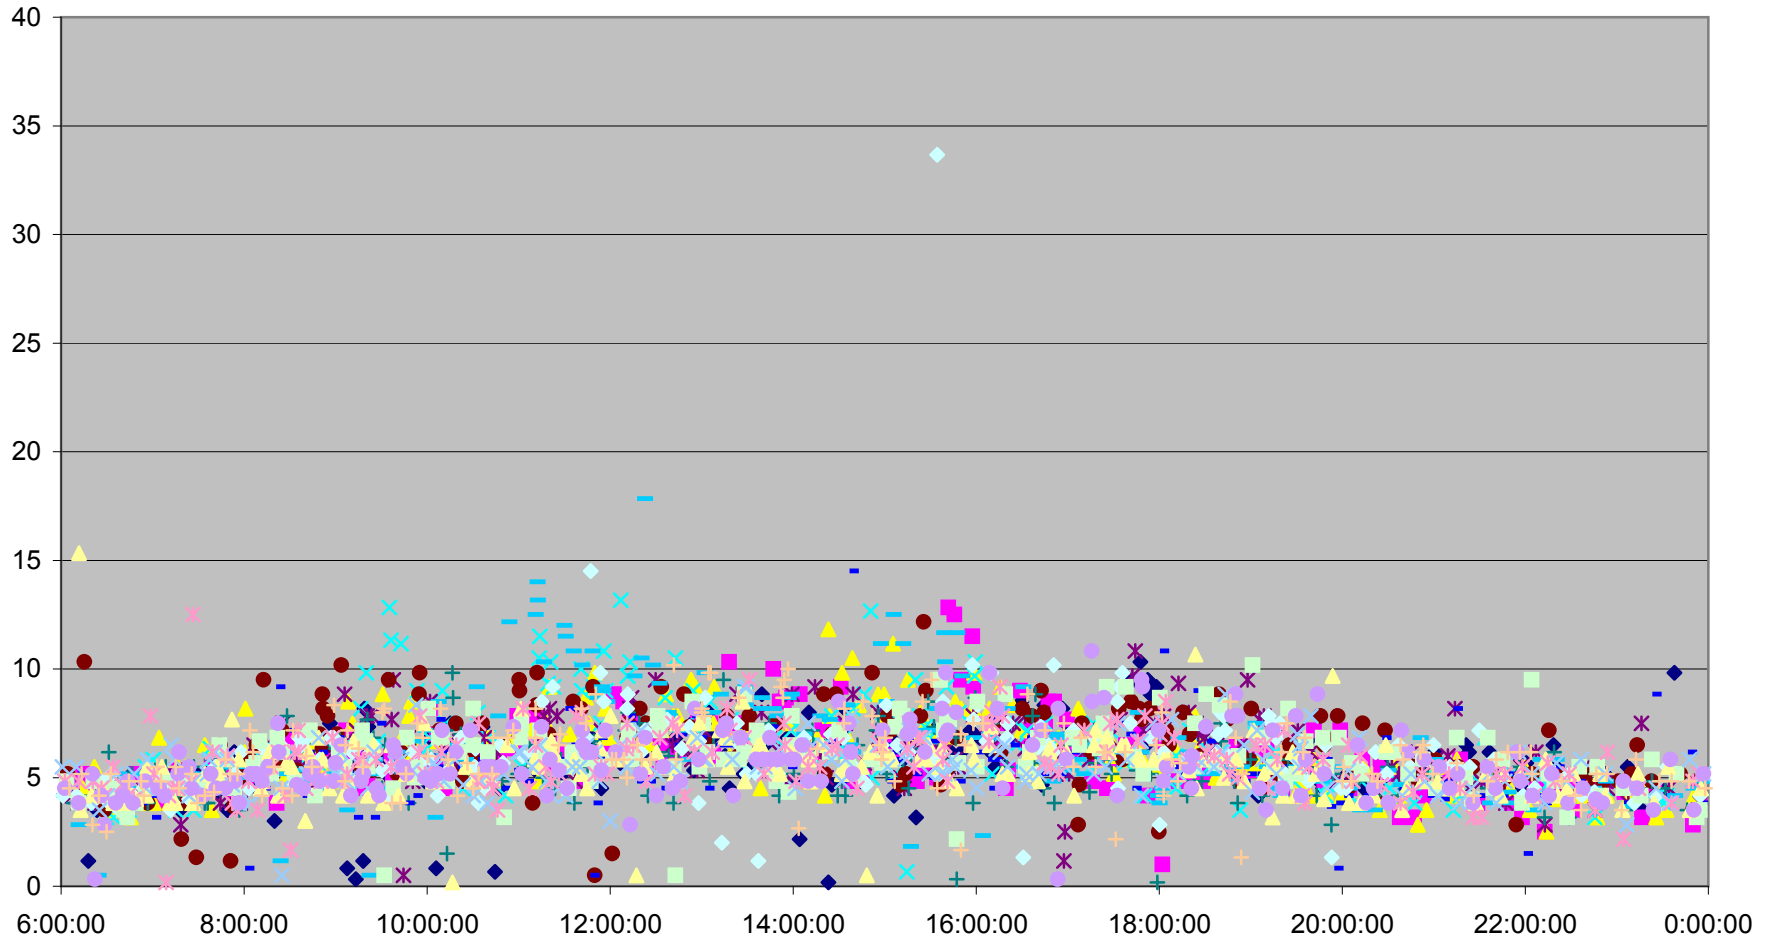

Queen Down from Wilson Park Rd. to Gladstone Ave.

Queen Down from Wilson Park Rd. to Gladstone Ave.

Queen Down from Wilson Park Rd. to Gladstone Ave.

Queen Down from Wilson Park Rd. to Gladstone Ave.

Queen Down from Wilson Park Rd. to Gladstone Ave.

Queen Down from Wilson Park Rd. to Gladstone Ave.

Queen Down from Wilson Park Rd. to Gladstone Ave.