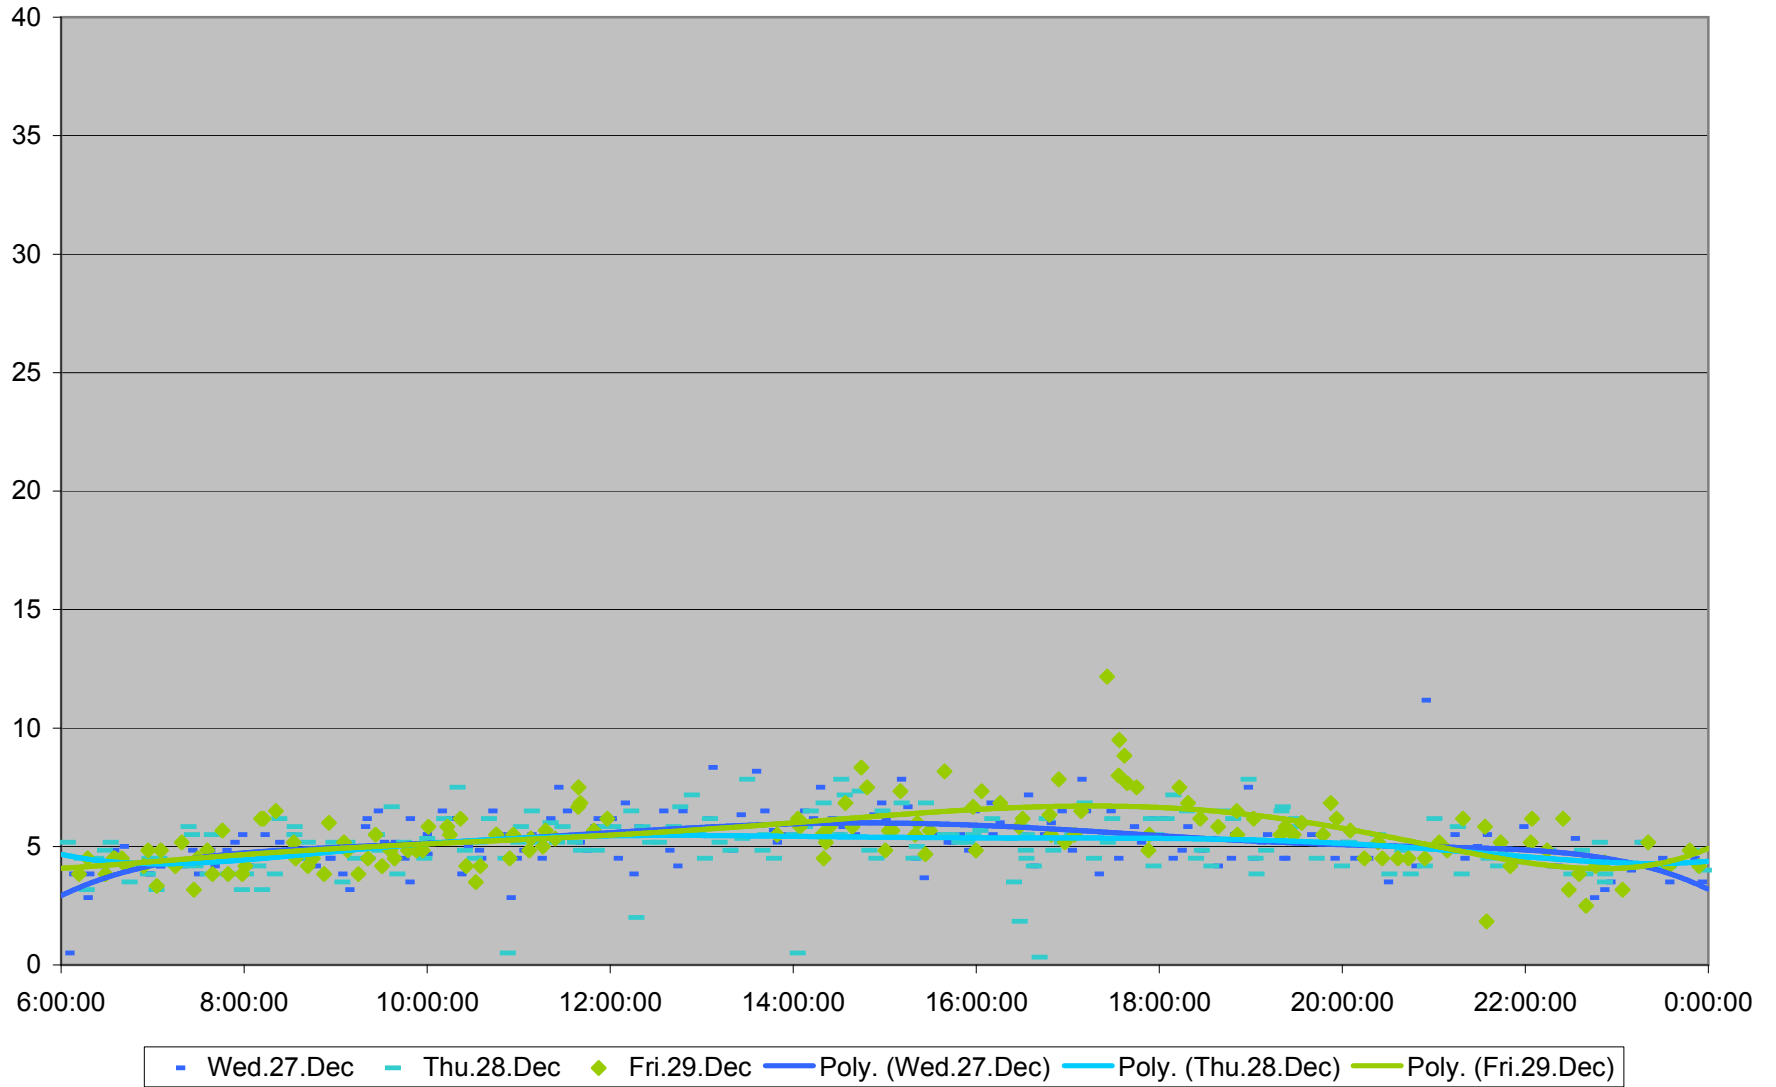

Queen Down from Wilson Park Rd. to Gladstone Ave.

Queen Down from Wilson Park Rd. to Gladstone Ave.

Queen Down from Wilson Park Rd. to Gladstone Ave.

Queen Down from Wilson Park Rd. to Gladstone Ave.

Queen Down from Wilson Park Rd. to Gladstone Ave.

Queen Down from Wilson Park Rd. to Gladstone Ave.

Queen Down from Wilson Park Rd. to Gladstone Ave.