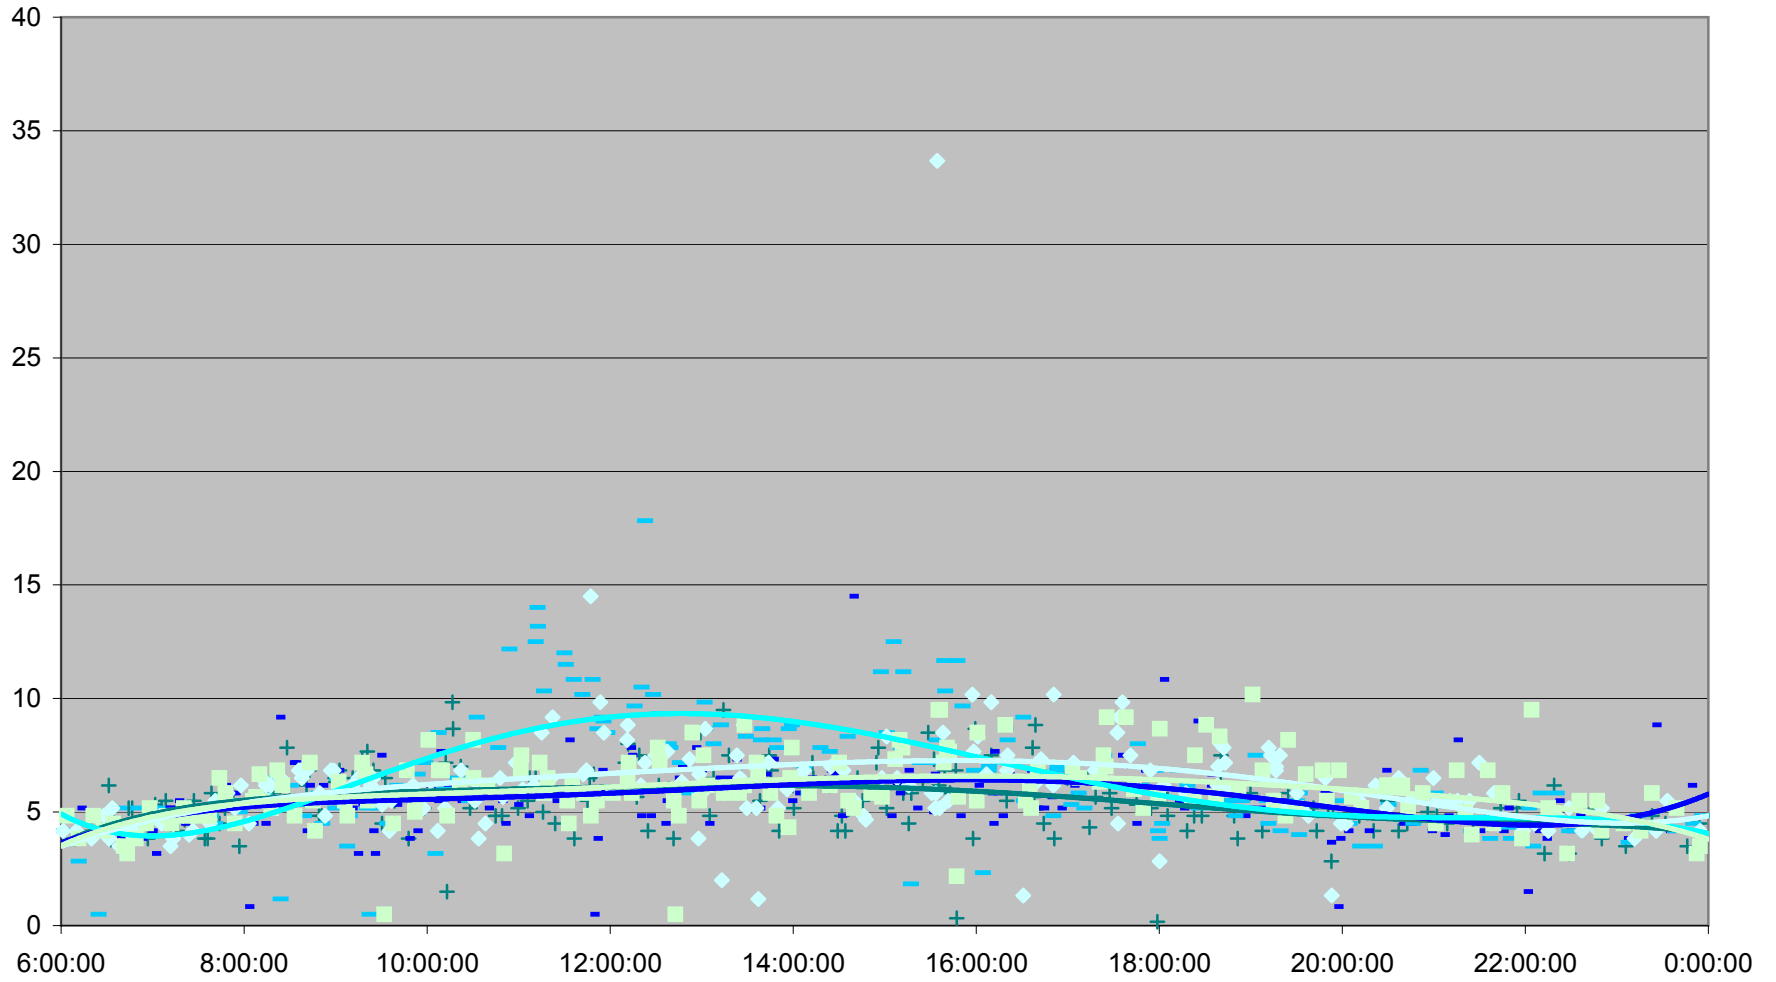

Queen Down from Wilson Park Rd. to Gladstone Ave.

Queen Down from Wilson Park Rd. to Gladstone Ave.

Queen Down from Wilson Park Rd. to Gladstone Ave.

Queen Down from Wilson Park Rd. to Gladstone Ave.

Queen Down from Wilson Park Rd. to Gladstone Ave.

Queen Down from Wilson Park Rd. to Gladstone Ave.

Queen Down from Wilson Park Rd. to Gladstone Ave.