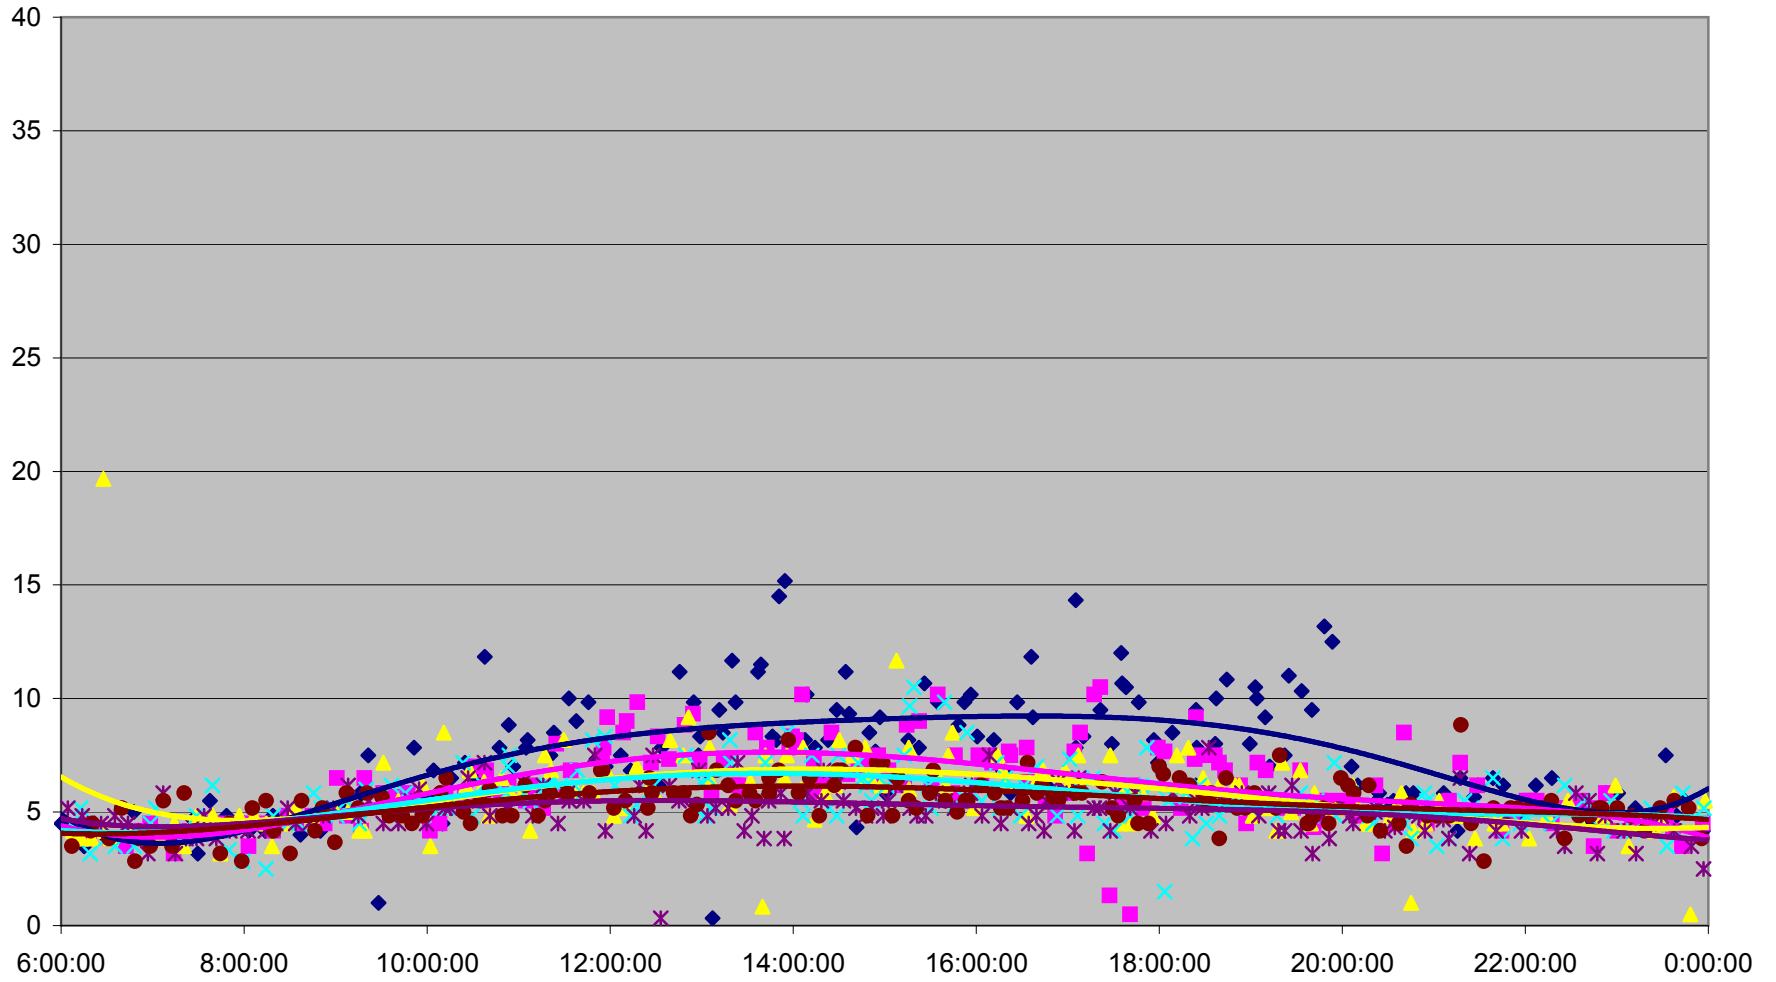

Queen Down from Wilson Park Rd. to Gladstone Ave.

Queen Down from Wilson Park Rd. to Gladstone Ave.

Queen Down from Wilson Park Rd. to Gladstone Ave.

Queen Down from Wilson Park Rd. to Gladstone Ave.

Queen Down from Wilson Park Rd. to Gladstone Ave.

Queen Down from Wilson Park Rd. to Gladstone Ave.

Queen Down from Wilson Park Rd. to Gladstone Ave.