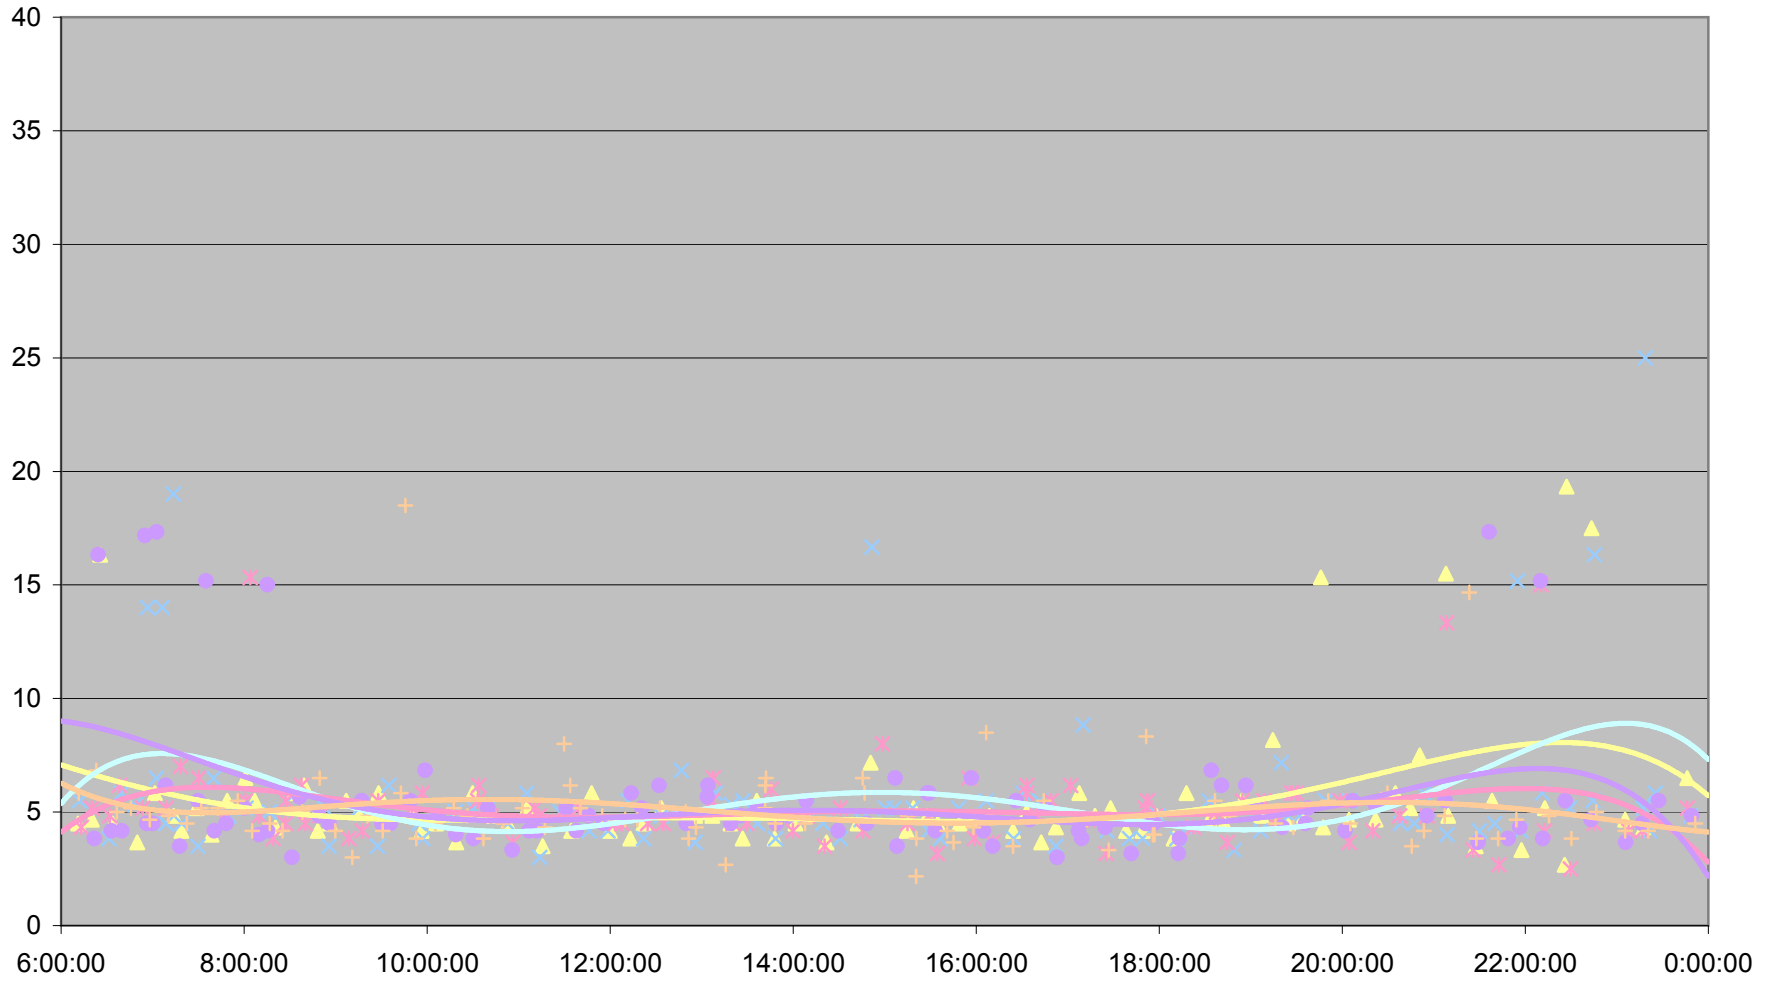

Queen Down from Queensway Humber to Parkside Dr.