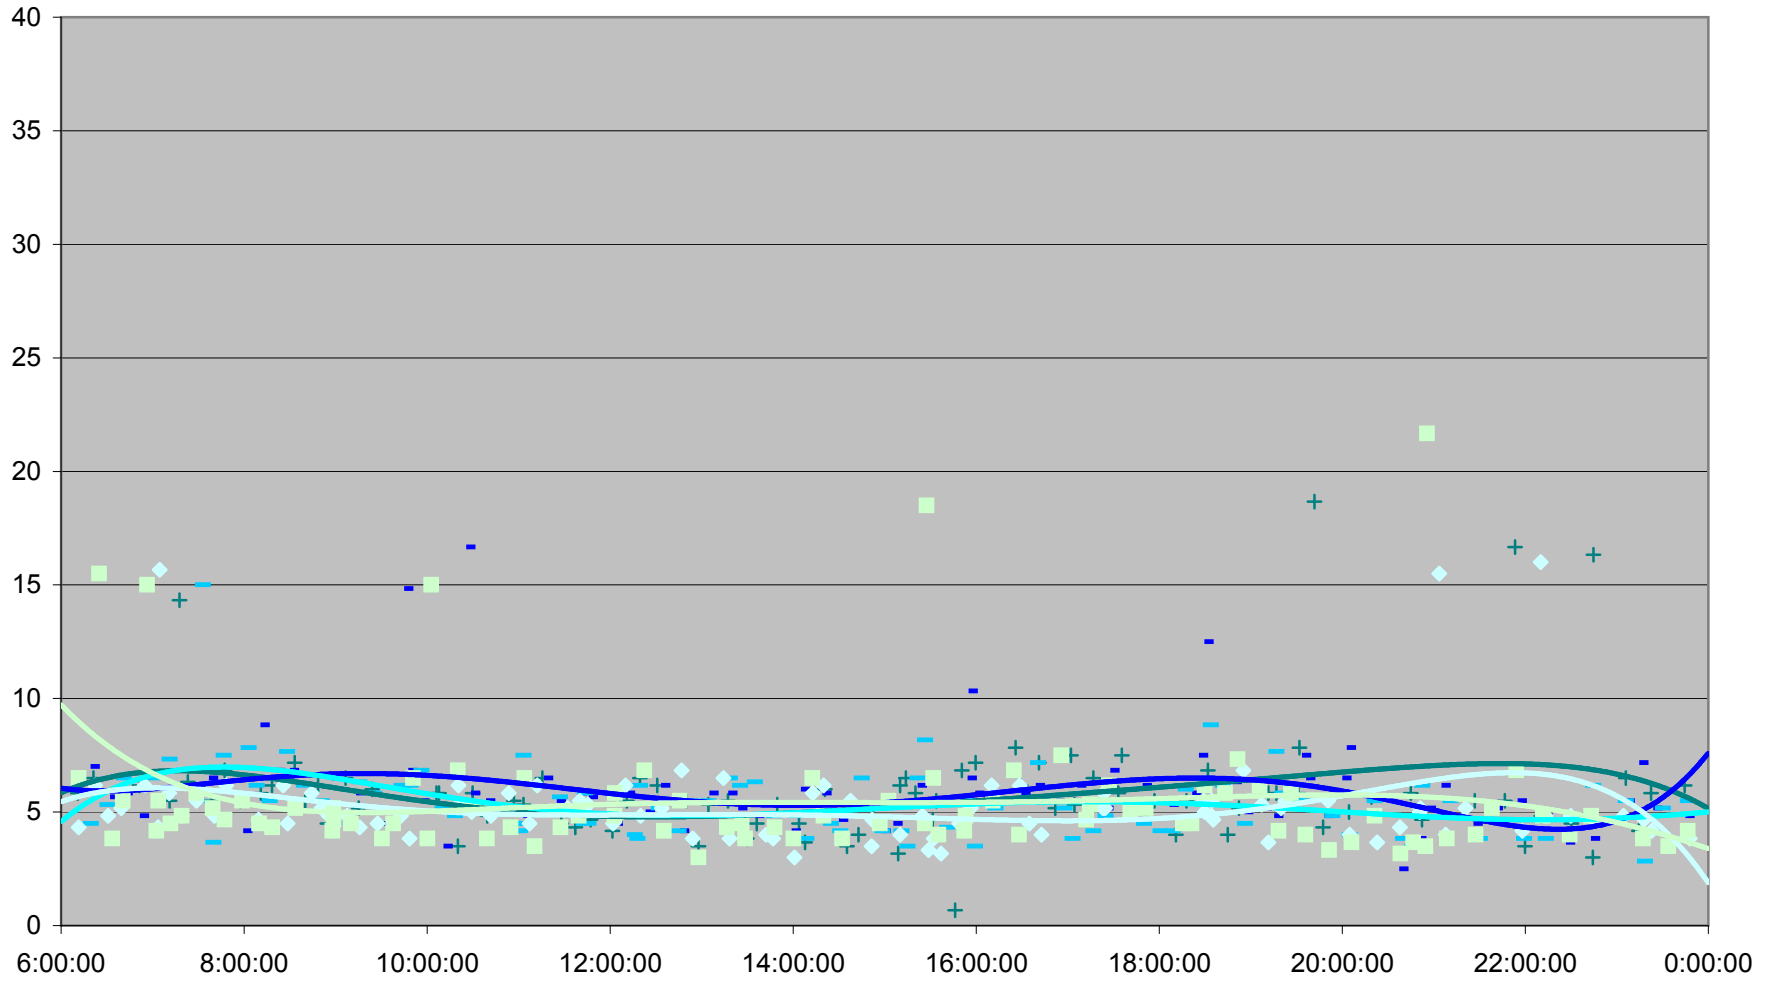

Queen Down from Queensway Humber to Parkside Dr.