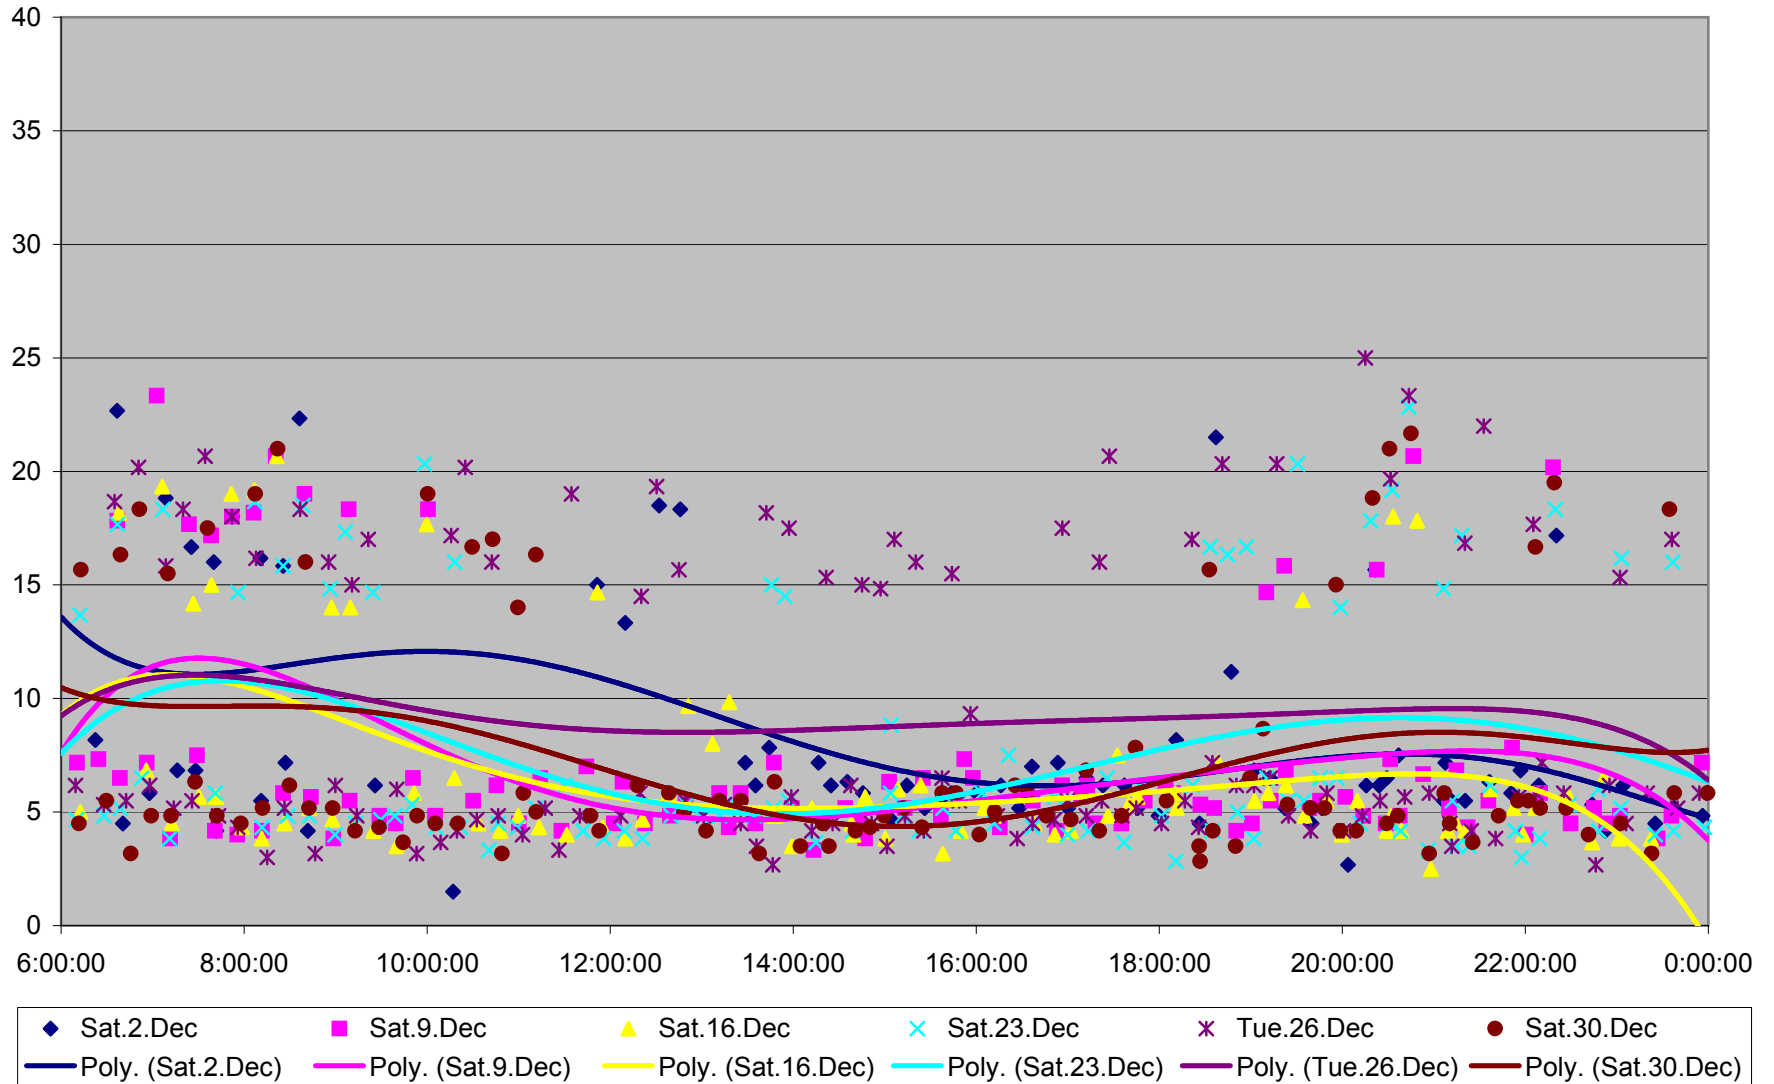

Queen Down from Queensway Humber to Parkside Dr.