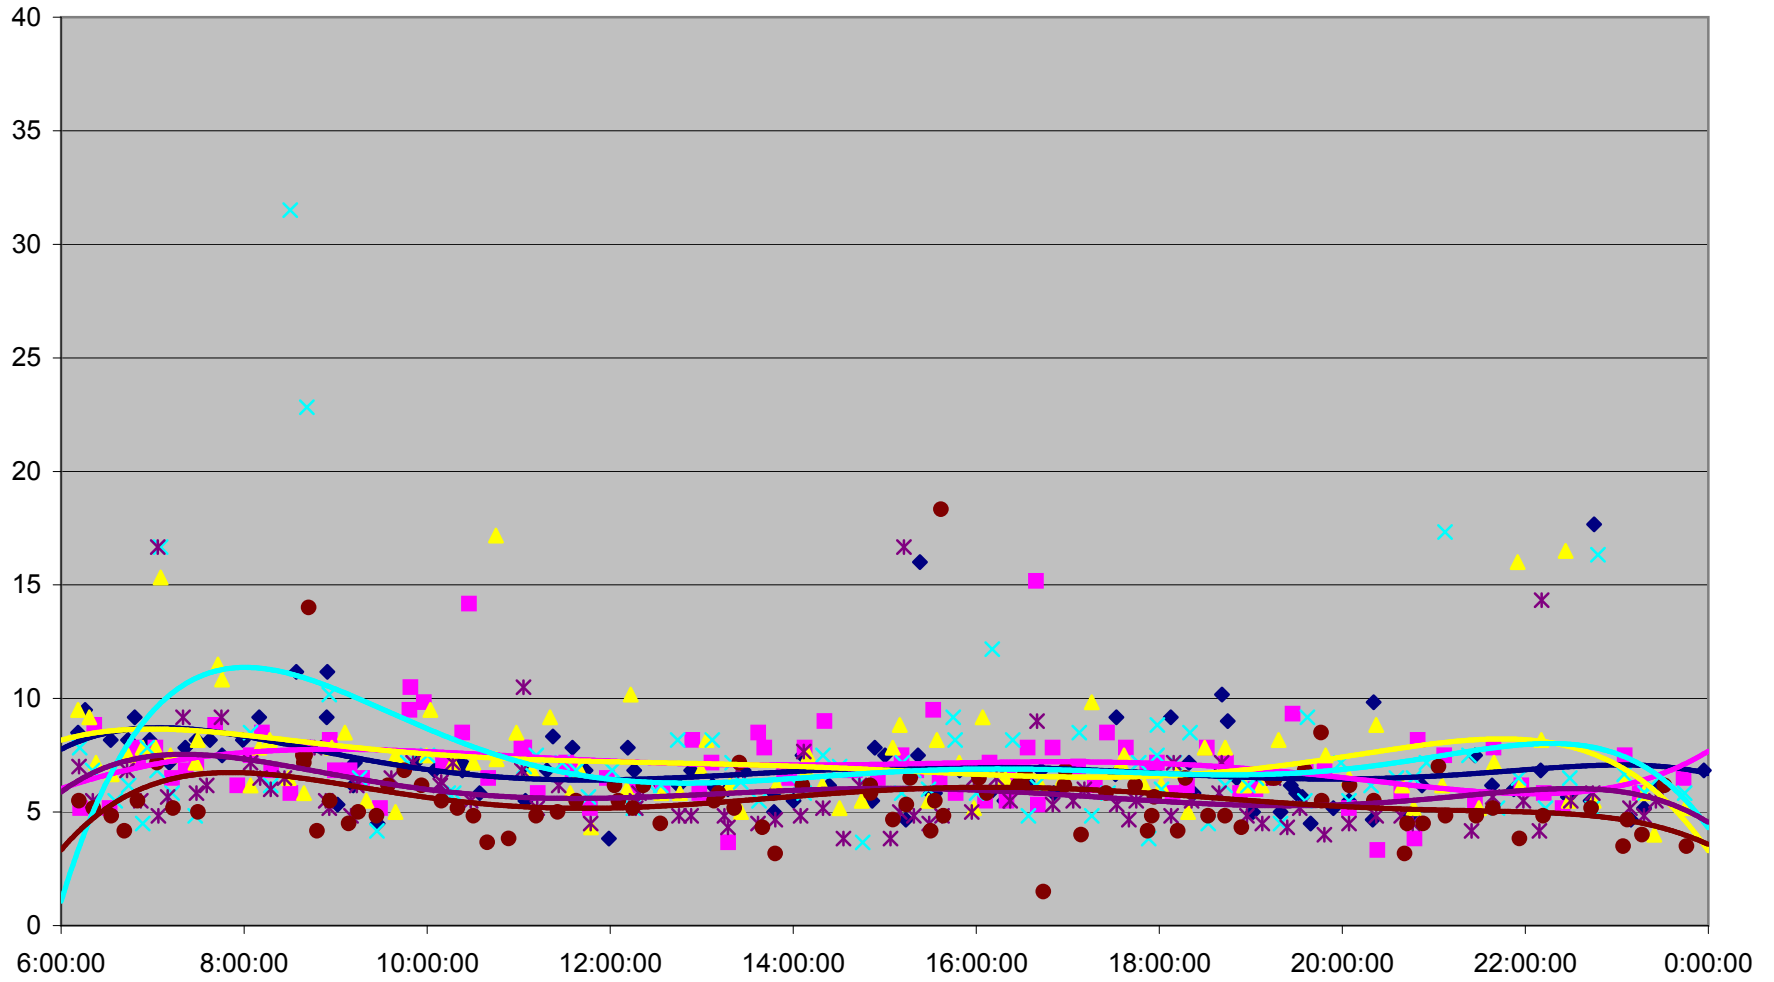

Queen Down from Queensway Humber to Parkside Dr.