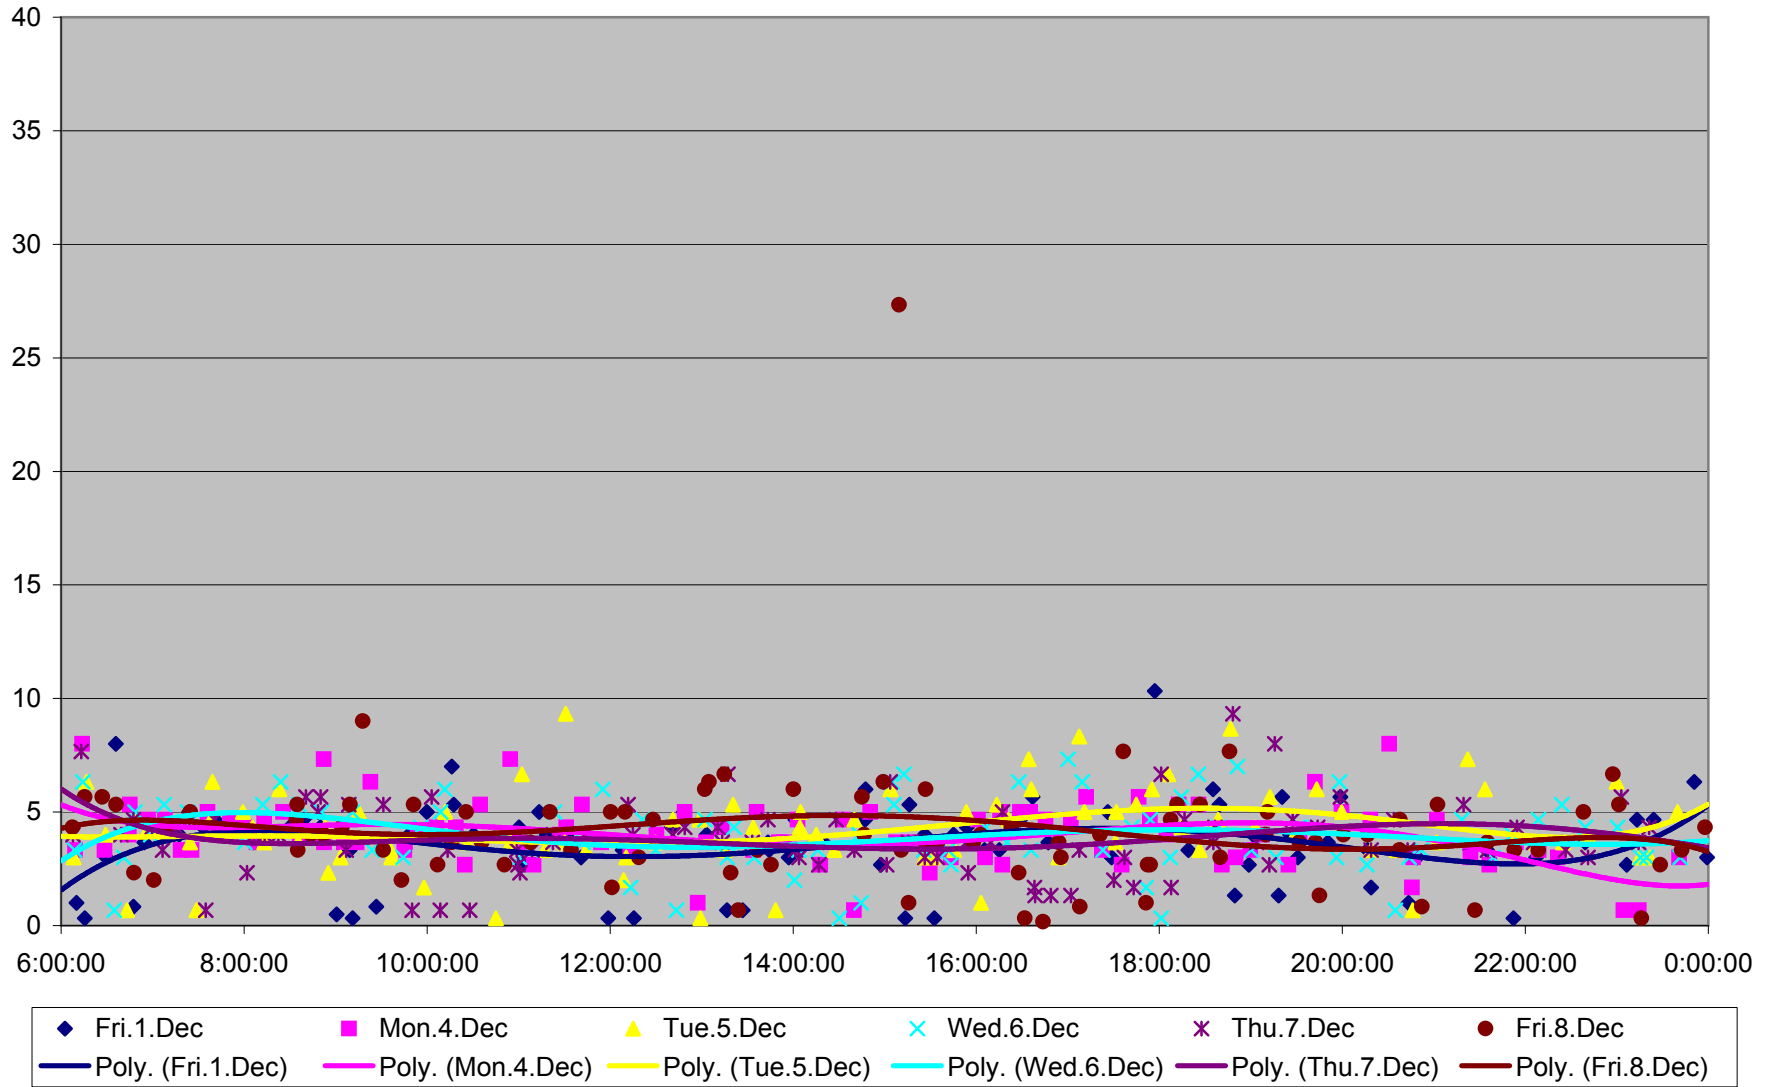

Queen Down from Lakeshore Humber to Queensway Humber

Queen Down from Lakeshore Humber to Queensway Humber

Queen Down from Lakeshore Humber to Queensway Humber

Queen Down from Lakeshore Humber to Queensway Humber

Queen Down from Lakeshore Humber to Queensway Humber

Queen Down from Lakeshore Humber to Queensway Humber

Queen Down from Lakeshore Humber to Queensway Humber