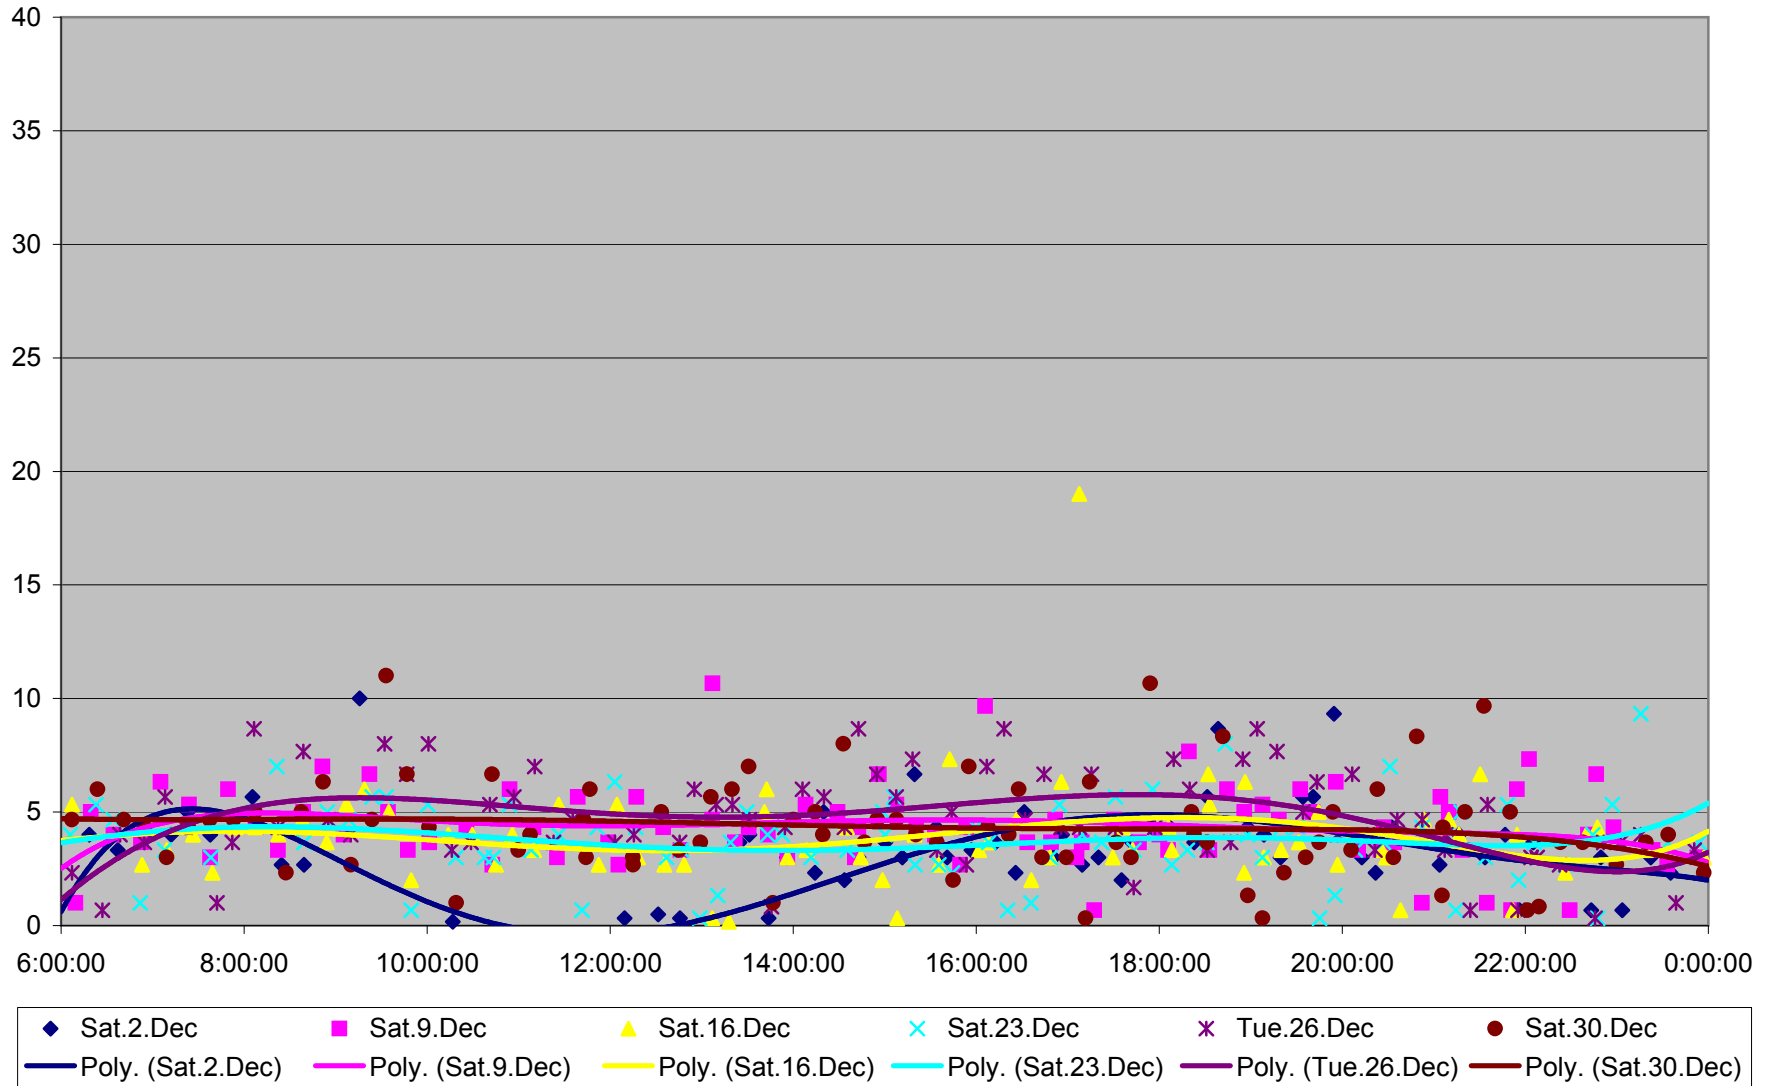

Queen Down from Lakeshore Humber to Queensway Humber

Queen Down from Lakeshore Humber to Queensway Humber

Queen Down from Lakeshore Humber to Queensway Humber

Queen Down from Lakeshore Humber to Queensway Humber

Queen Down from Lakeshore Humber to Queensway Humber

Queen Down from Lakeshore Humber to Queensway Humber

Queen Down from Lakeshore Humber to Queensway Humber