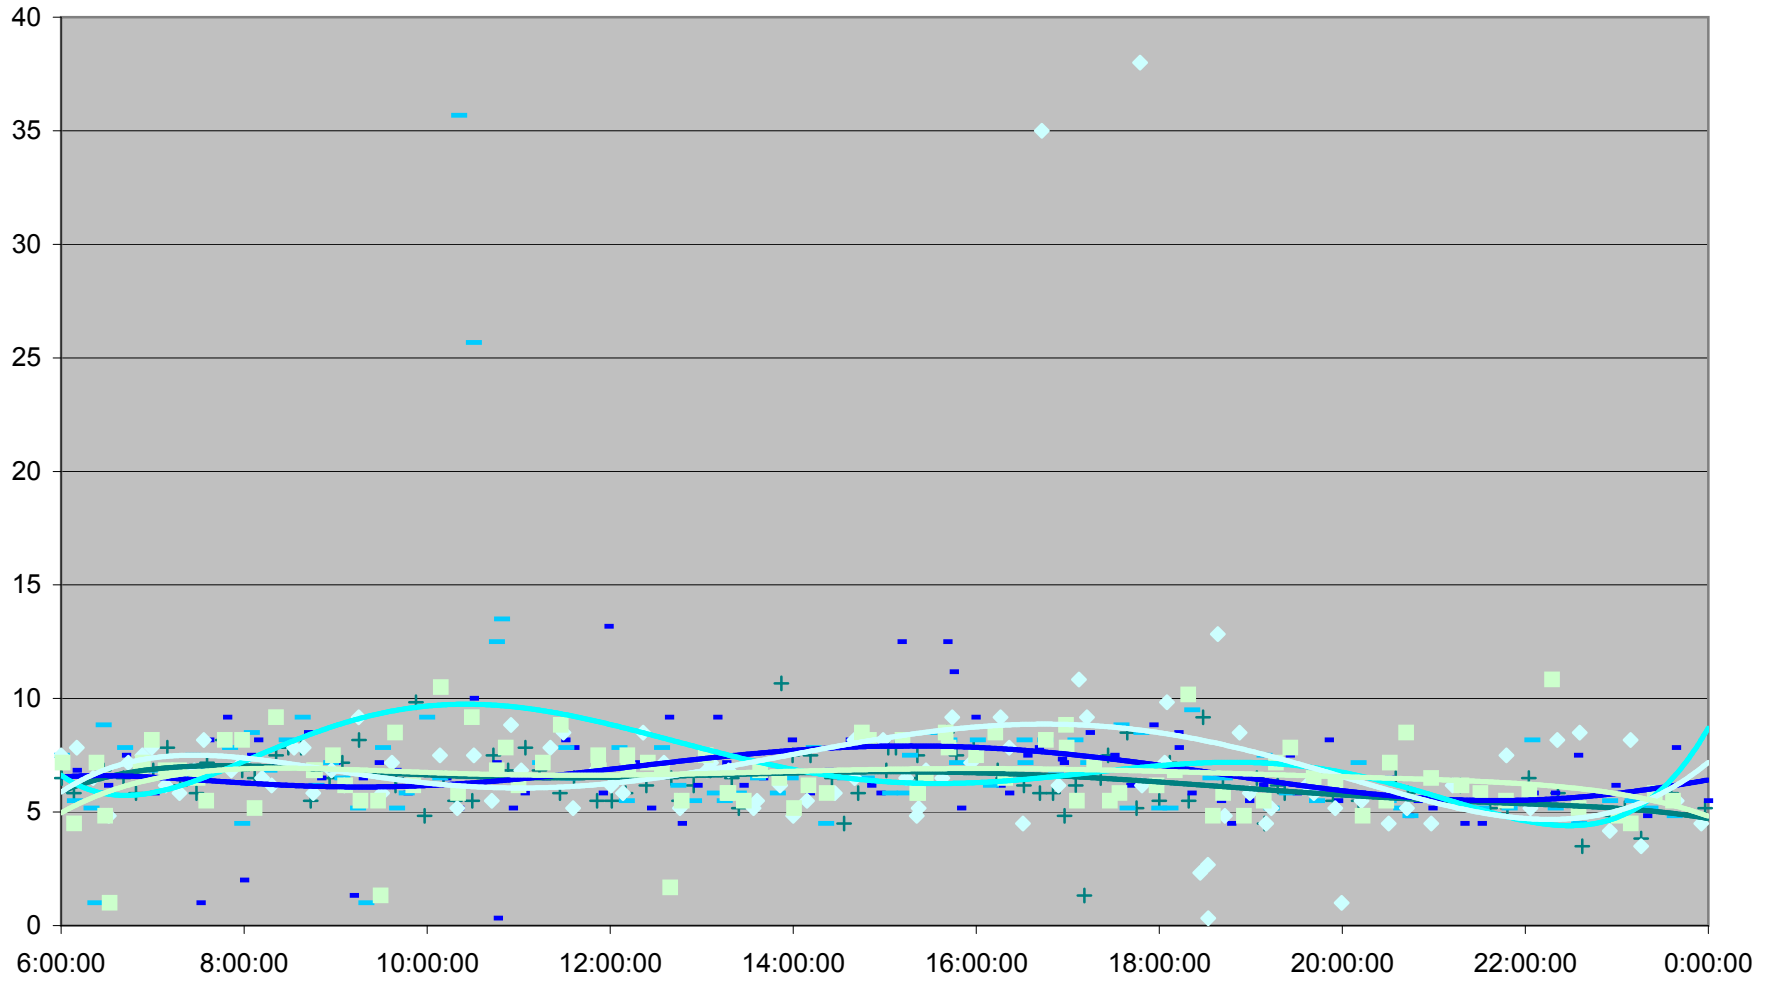

Queen Down from Royal York to Lakeshore Humber

Queen Down from Royal York to Lakeshore Humber

Queen Down from Royal York to Lakeshore Humber

Queen Down from Royal York to Lakeshore Humber

Queen Down from Royal York to Lakeshore Humber

- | | | | | | | | |
|--------------|--------------|--------------|--------------|--------------|--------------|--------------|--------------|
| ◆ Fri.1.Dec | ■ Mon.4.Dec | ▲ Tue.5.Dec | ✕ Wed.6.Dec | ✱ Thu.7.Dec | ● Fri.8.Dec | + Mon.11.Dec | - Tue.12.Dec |
| - Wed.13.Dec | ◇ Thu.14.Dec | ■ Fri.15.Dec | ▲ Mon.18.Dec | ✕ Tue.19.Dec | ✱ Wed.20.Dec | ● Thu.21.Dec | + Fri.22.Dec |
| - Wed.27.Dec | - Thu.28.Dec | ◆ Fri.29.Dec | | | | | |

Queen Down from Royal York to Lakeshore Humber

Queen Down from Royal York to Lakeshore Humber