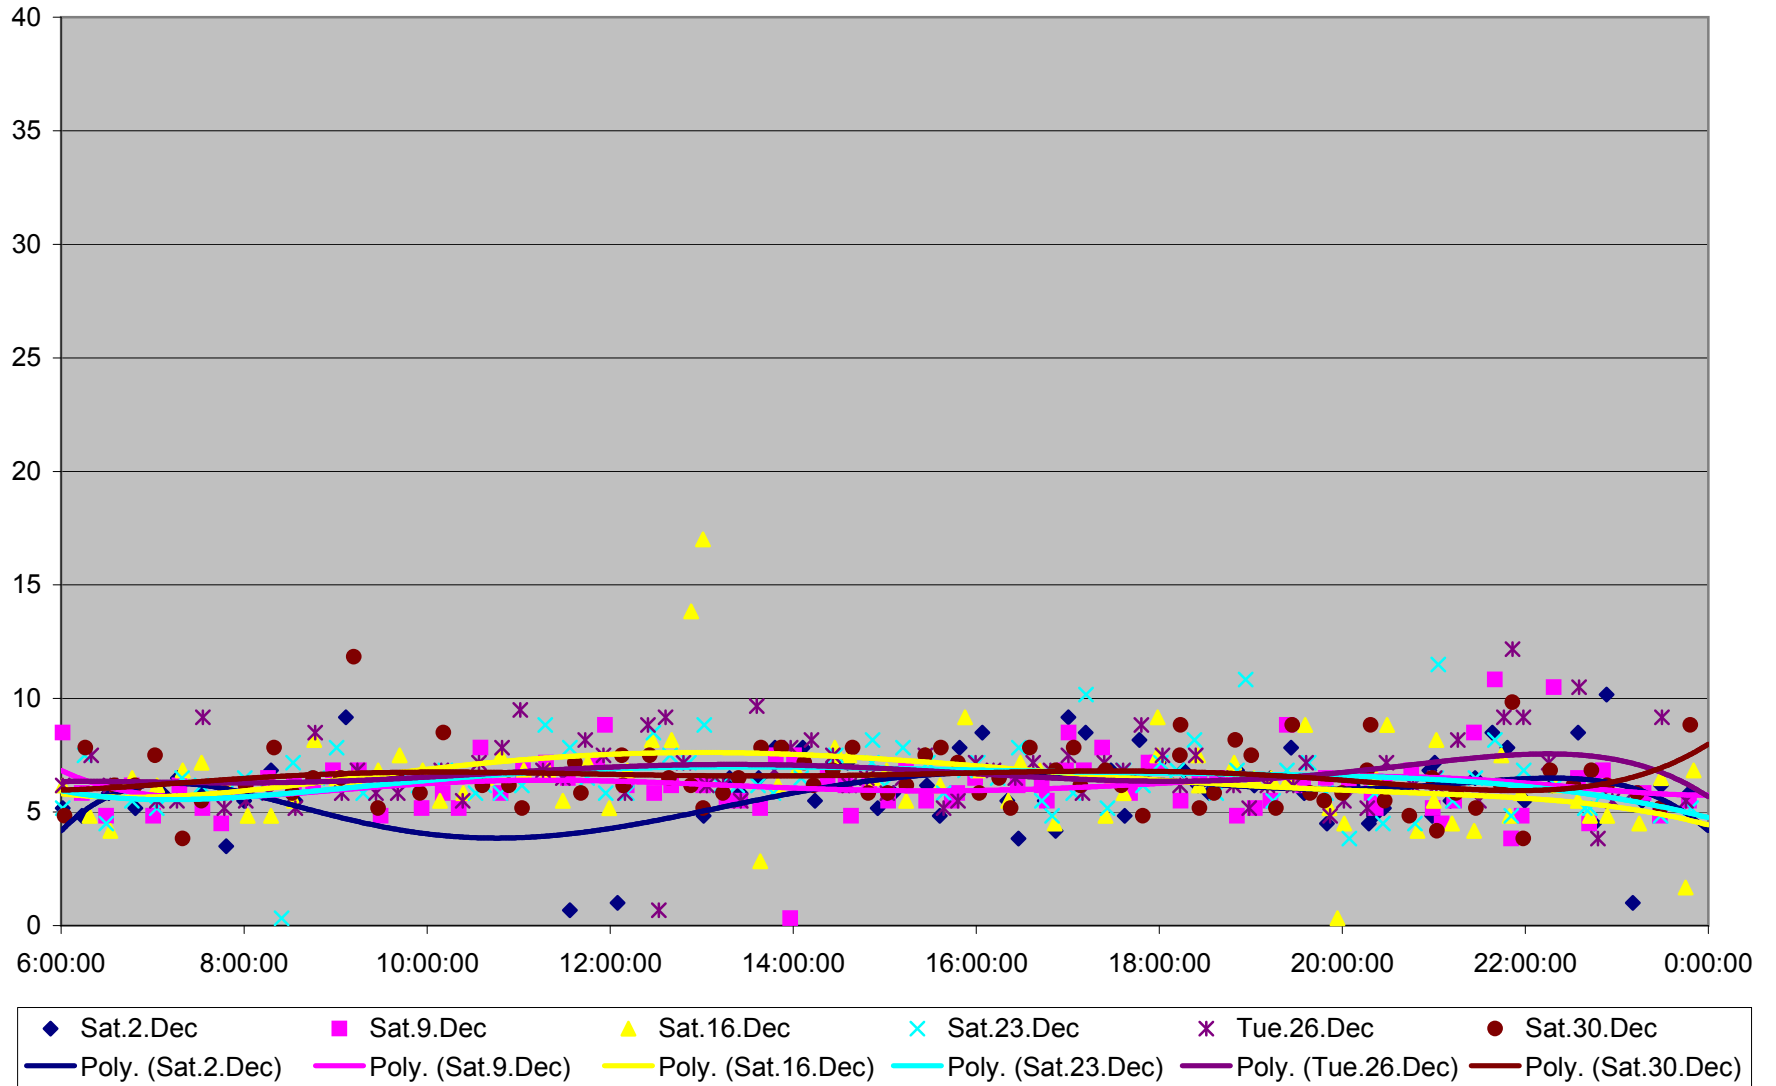

Queen Down from Royal York to Lakeshore Humber

Queen Down from Royal York to Lakeshore Humber

Queen Down from Royal York to Lakeshore Humber

Queen Down from Royal York to Lakeshore Humber

Queen Down from Royal York to Lakeshore Humber

- | | | | | | | | |
|--------------|--------------|--------------|--------------|--------------|--------------|--------------|--------------|
| ◆ Fri.1.Dec | ■ Mon.4.Dec | ▲ Tue.5.Dec | ✕ Wed.6.Dec | ✱ Thu.7.Dec | ● Fri.8.Dec | + Mon.11.Dec | - Tue.12.Dec |
| - Wed.13.Dec | ◇ Thu.14.Dec | ■ Fri.15.Dec | ▲ Mon.18.Dec | ✕ Tue.19.Dec | ✱ Wed.20.Dec | ● Thu.21.Dec | + Fri.22.Dec |
| - Wed.27.Dec | - Thu.28.Dec | ◆ Fri.29.Dec | | | | | |

Queen Down from Royal York to Lakeshore Humber

Queen Down from Royal York to Lakeshore Humber