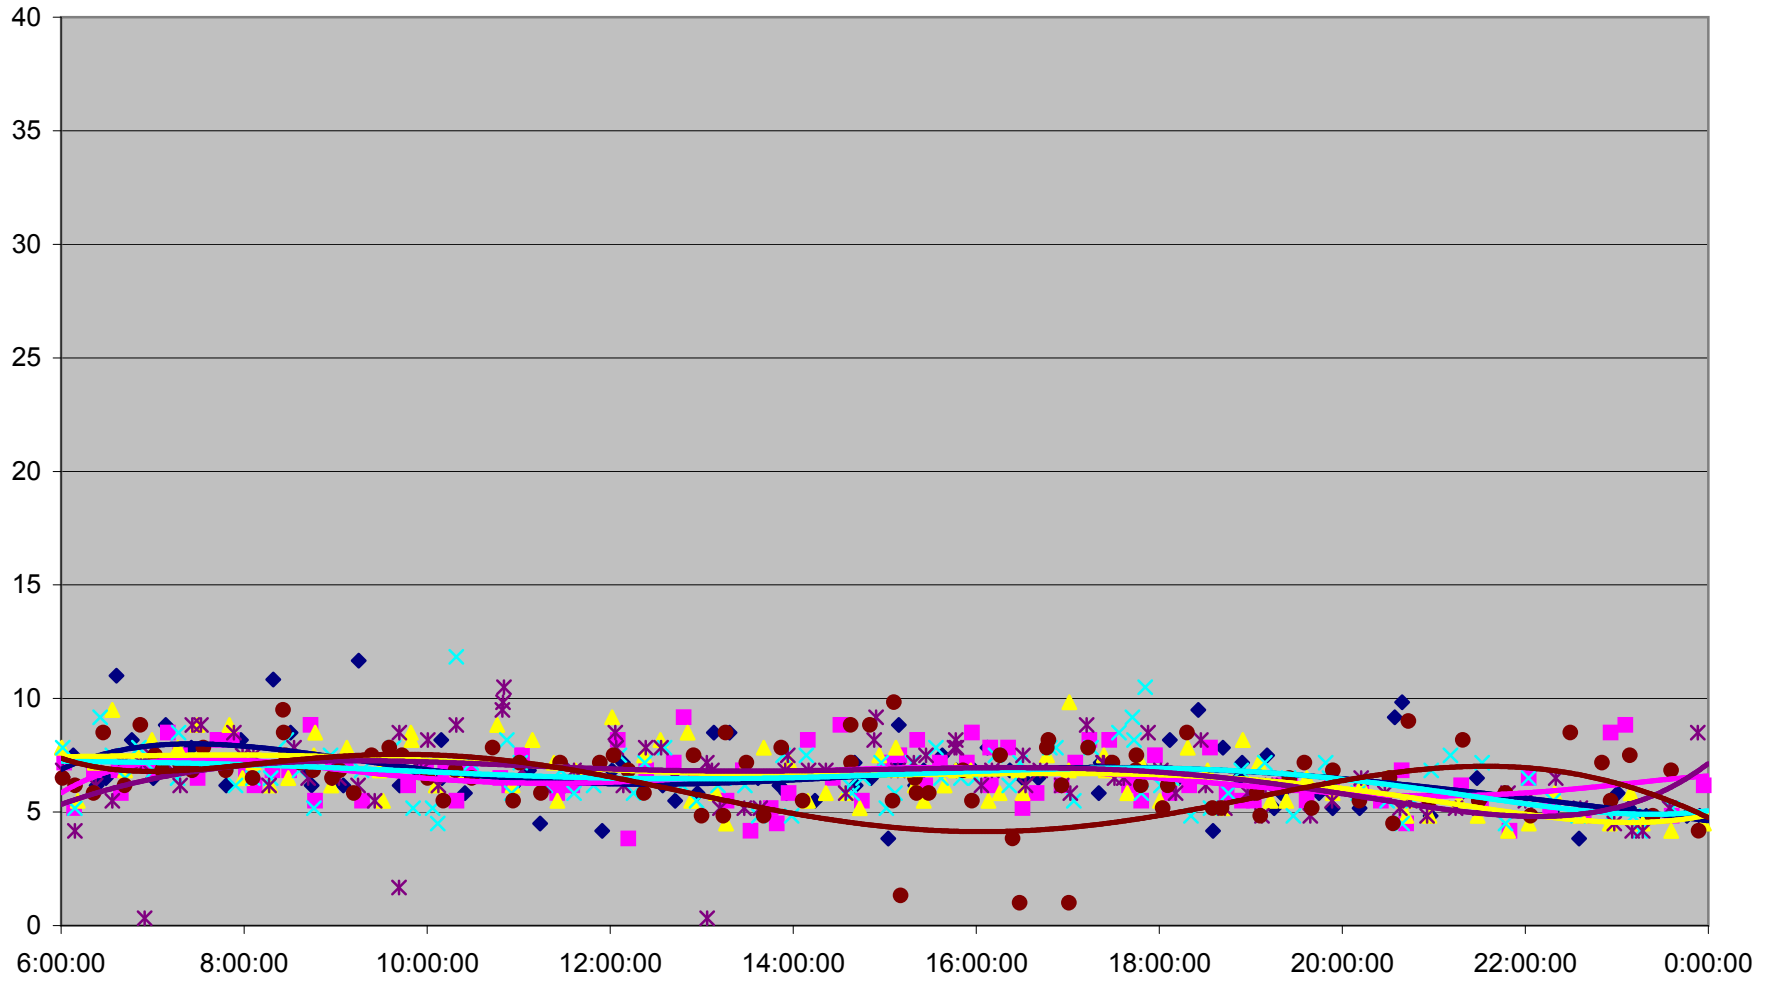

Queen Down from Royal York to Lakeshore Humber

Queen Down from Royal York to Lakeshore Humber

Queen Down from Royal York to Lakeshore Humber

Queen Down from Royal York to Lakeshore Humber

Queen Down from Royal York to Lakeshore Humber

- | | | | | | | | |
|--------------|--------------|--------------|--------------|--------------|--------------|--------------|--------------|
| ◆ Fri.1.Dec | ■ Mon.4.Dec | ▲ Tue.5.Dec | ✕ Wed.6.Dec | ✱ Thu.7.Dec | ● Fri.8.Dec | + Mon.11.Dec | - Tue.12.Dec |
| - Wed.13.Dec | ◇ Thu.14.Dec | ■ Fri.15.Dec | ▲ Mon.18.Dec | ✕ Tue.19.Dec | ✱ Wed.20.Dec | ● Thu.21.Dec | + Fri.22.Dec |
| - Wed.27.Dec | - Thu.28.Dec | ◆ Fri.29.Dec | | | | | |

Queen Down from Royal York to Lakeshore Humber

Queen Down from Royal York to Lakeshore Humber