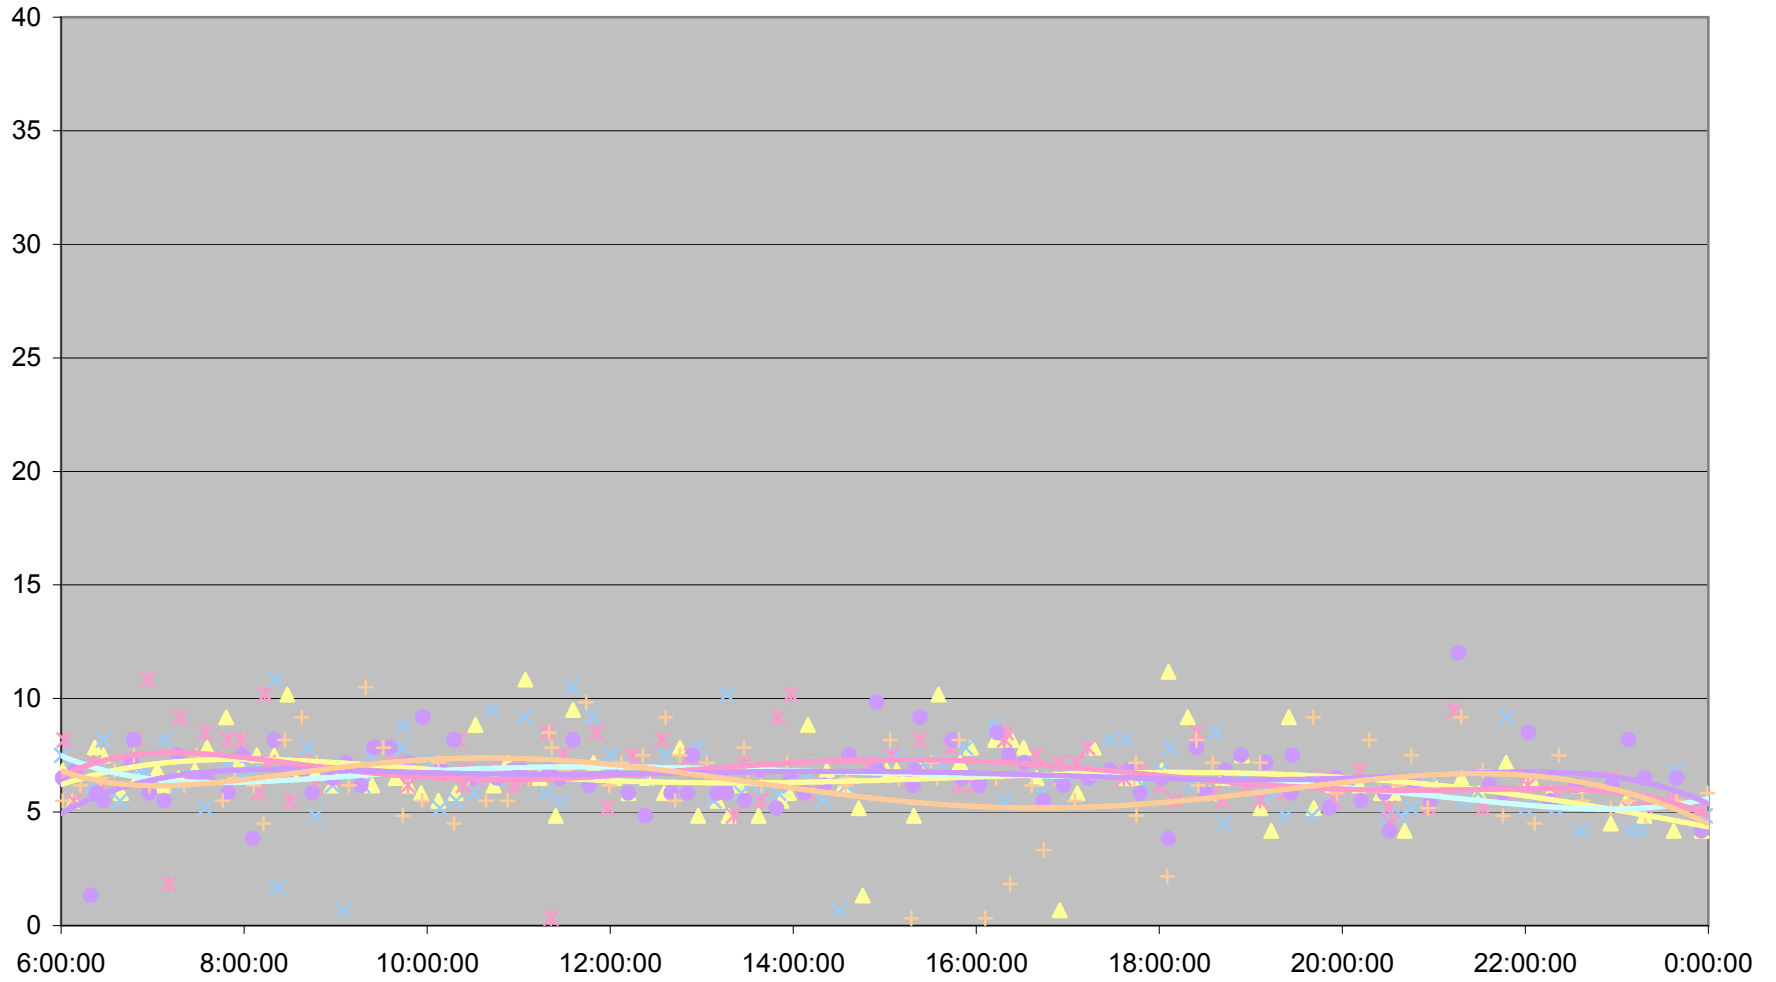

Queen Down from Royal York to Lakeshore Humber

Queen Down from Royal York to Lakeshore Humber

Queen Down from Royal York to Lakeshore Humber

Queen Down from Royal York to Lakeshore Humber

Queen Down from Royal York to Lakeshore Humber

- | | | | | | | | |
|--------------|--------------|--------------|--------------|--------------|--------------|--------------|--------------|
| ◆ Fri.1.Dec | ■ Mon.4.Dec | ▲ Tue.5.Dec | ✕ Wed.6.Dec | ✱ Thu.7.Dec | ● Fri.8.Dec | + Mon.11.Dec | - Tue.12.Dec |
| - Wed.13.Dec | ◇ Thu.14.Dec | ■ Fri.15.Dec | ▲ Mon.18.Dec | ✕ Tue.19.Dec | ✱ Wed.20.Dec | ● Thu.21.Dec | + Fri.22.Dec |
| - Wed.27.Dec | - Thu.28.Dec | ◆ Fri.29.Dec | | | | | |

Queen Down from Royal York to Lakeshore Humber

Queen Down from Royal York to Lakeshore Humber