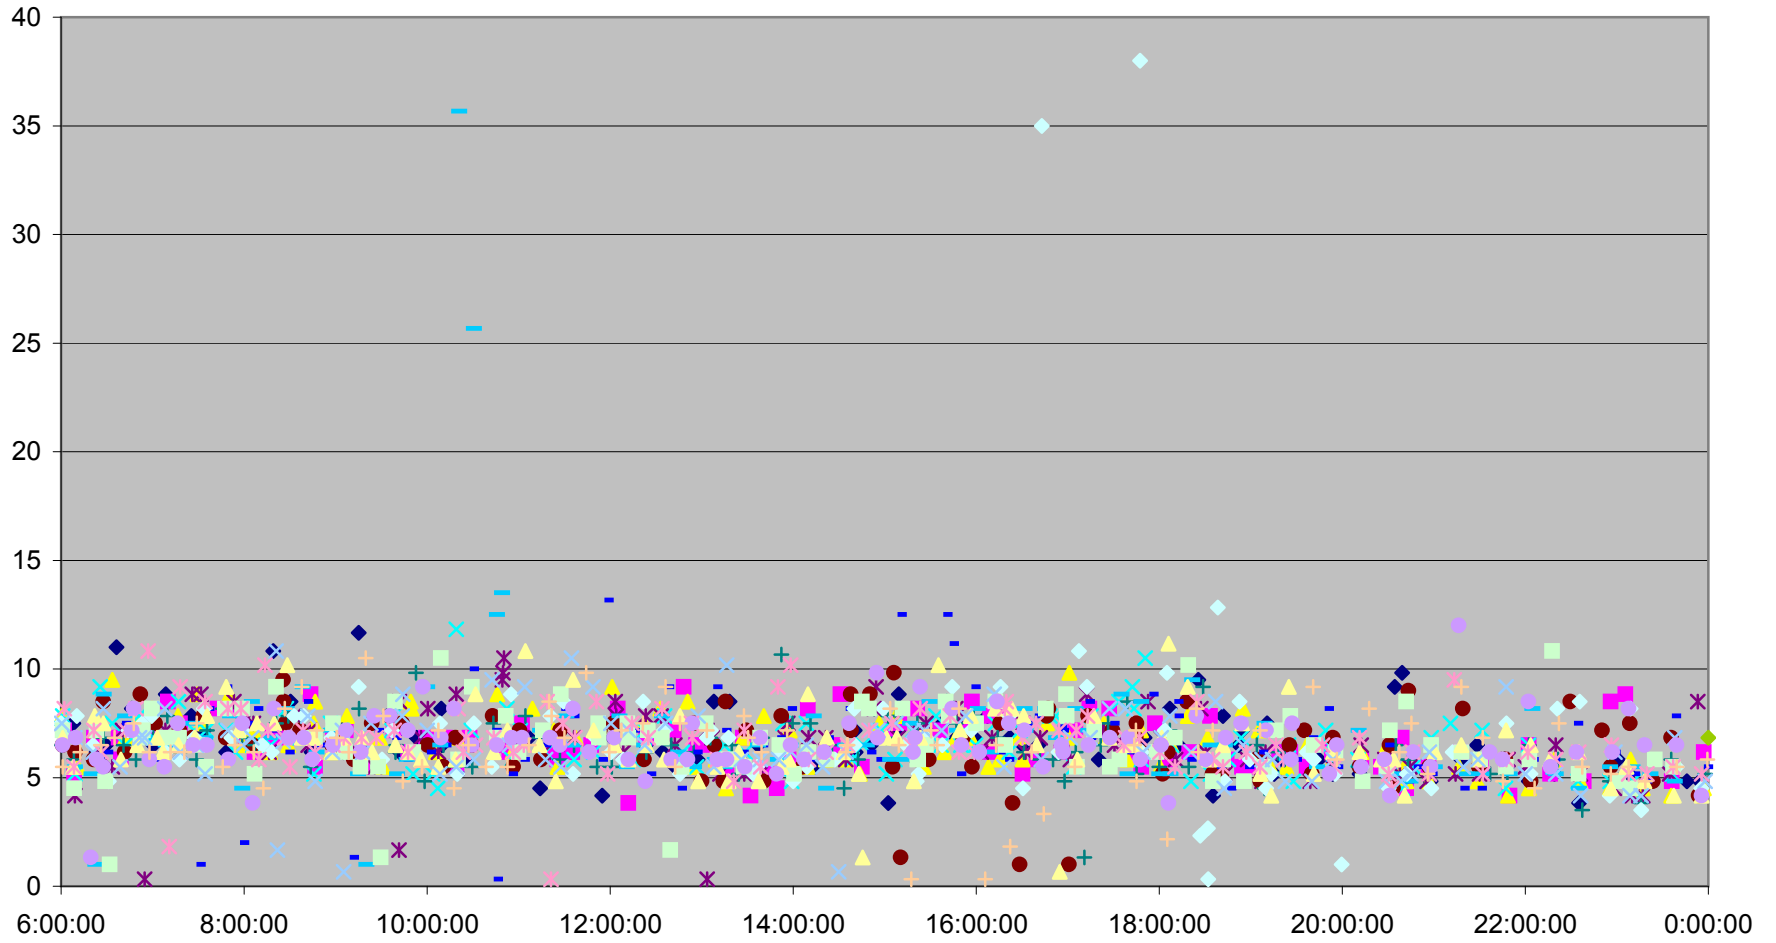

Queen Down from Royal York to Lakeshore Humber

Queen Down from Royal York to Lakeshore Humber

Queen Down from Royal York to Lakeshore Humber

Queen Down from Royal York to Lakeshore Humber

Queen Down from Royal York to Lakeshore Humber

- | | | | | | | | |
|--------------|--------------|--------------|--------------|--------------|--------------|--------------|--------------|
| ◆ Fri.1.Dec | ■ Mon.4.Dec | ▲ Tue.5.Dec | ✕ Wed.6.Dec | ✱ Thu.7.Dec | ● Fri.8.Dec | + Mon.11.Dec | - Tue.12.Dec |
| - Wed.13.Dec | ◇ Thu.14.Dec | ■ Fri.15.Dec | ▲ Mon.18.Dec | ✕ Tue.19.Dec | ✱ Wed.20.Dec | ● Thu.21.Dec | + Fri.22.Dec |
| - Wed.27.Dec | - Thu.28.Dec | ◆ Fri.29.Dec | | | | | |

Queen Down from Royal York to Lakeshore Humber

Queen Down from Royal York to Lakeshore Humber