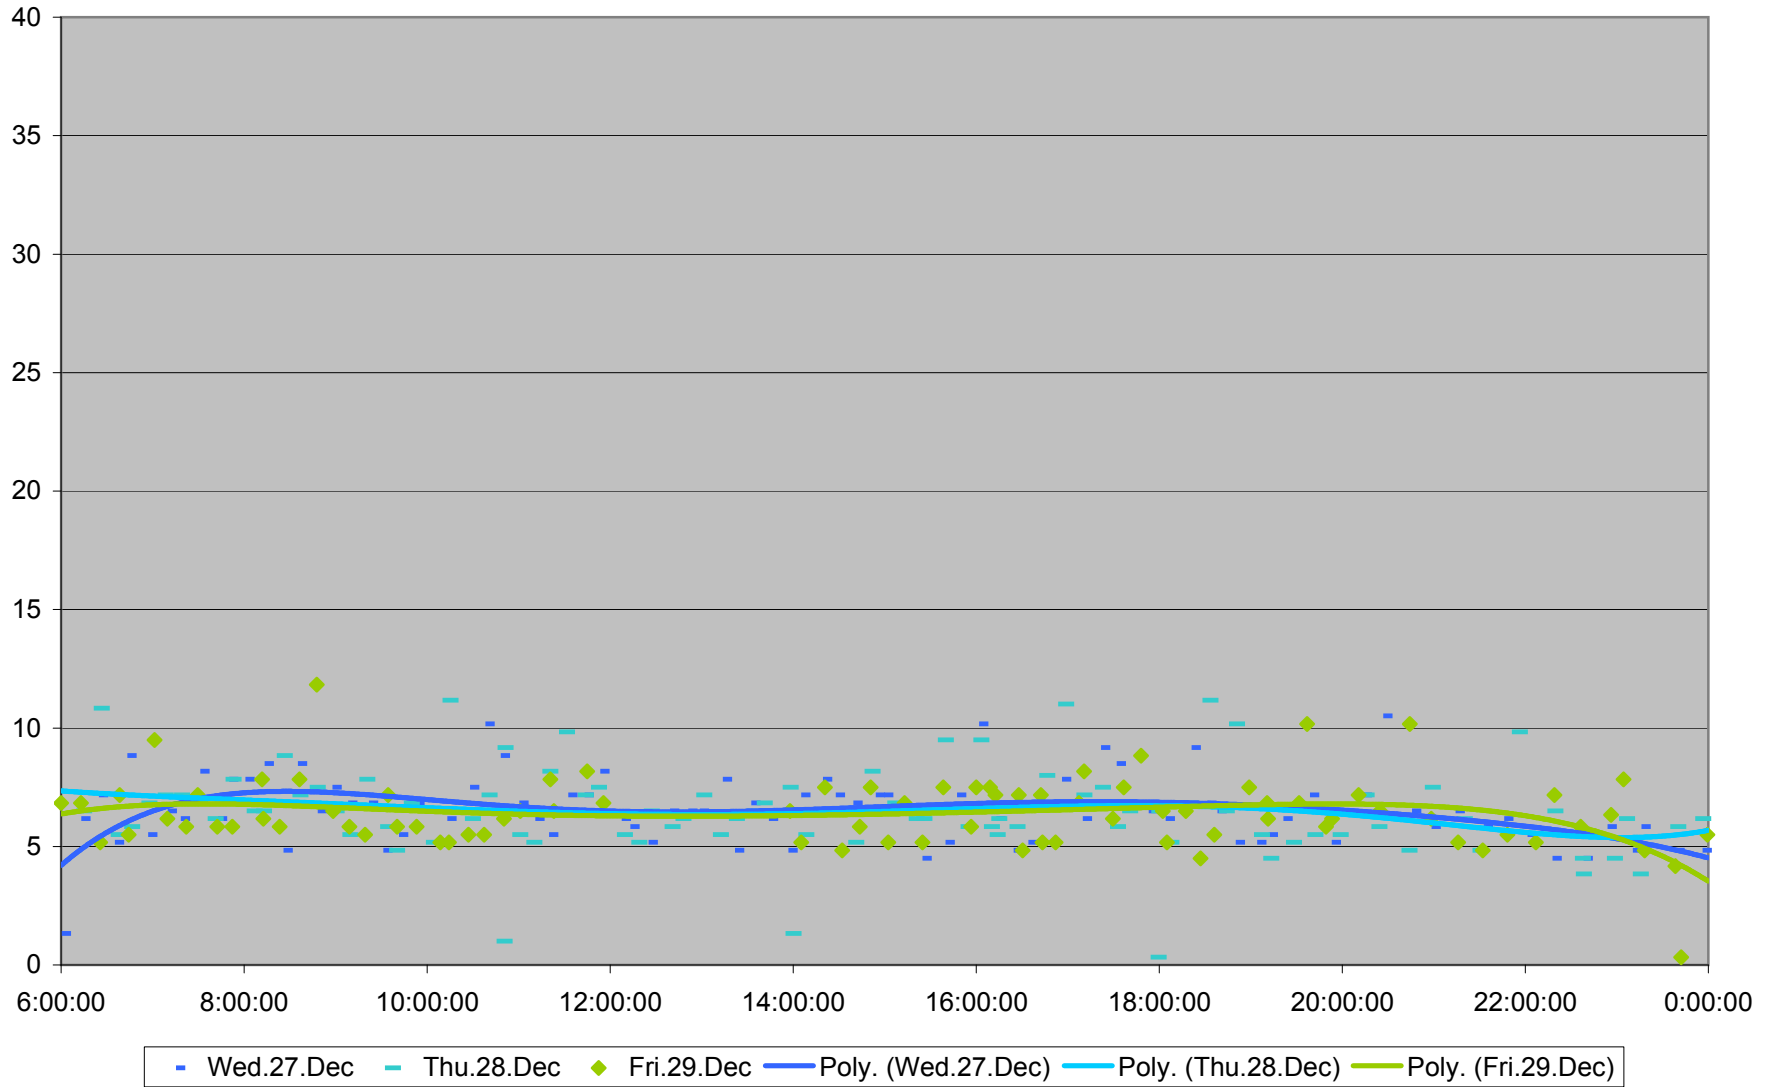

Queen Down from Royal York to Lakeshore Humber

Queen Down from Royal York to Lakeshore Humber

Queen Down from Royal York to Lakeshore Humber

Queen Down from Royal York to Lakeshore Humber

Queen Down from Royal York to Lakeshore Humber

- | | | | | | | | |
|--------------|--------------|--------------|--------------|--------------|--------------|--------------|--------------|
| ◆ Fri.1.Dec | ■ Mon.4.Dec | ▲ Tue.5.Dec | ✕ Wed.6.Dec | ✱ Thu.7.Dec | ● Fri.8.Dec | + Mon.11.Dec | - Tue.12.Dec |
| - Wed.13.Dec | ◇ Thu.14.Dec | ■ Fri.15.Dec | ▲ Mon.18.Dec | ✕ Tue.19.Dec | ✱ Wed.20.Dec | ● Thu.21.Dec | + Fri.22.Dec |
| - Wed.27.Dec | - Thu.28.Dec | ◆ Fri.29.Dec | | | | | |

Queen Down from Royal York to Lakeshore Humber

Queen Down from Royal York to Lakeshore Humber