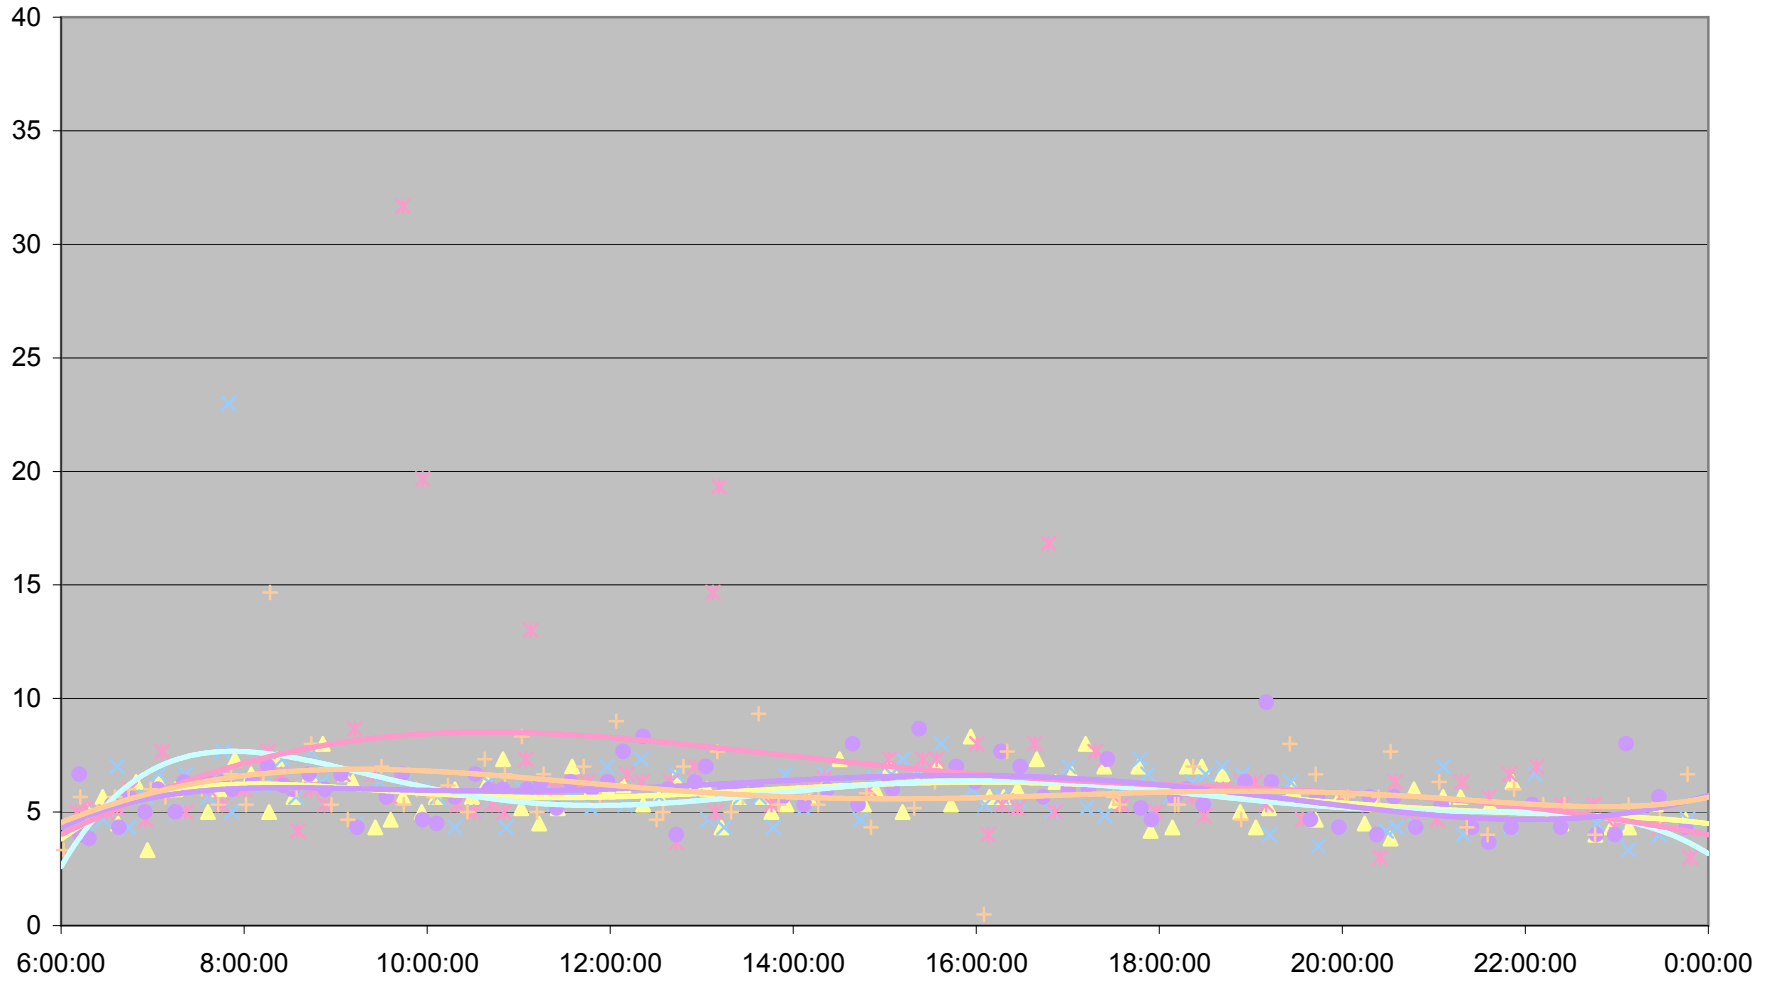

Queen Down from Long Branch Loop to Kipling

Queen Down from Long Branch Loop to Kipling

Queen Down from Long Branch Loop to Kipling

Queen Down from Long Branch Loop to Kipling

Queen Down from Long Branch Loop to Kipling

- | | | | | | | | |
|--------------|--------------|--------------|--------------|--------------|--------------|--------------|--------------|
| ◆ Fri.1.Dec | ■ Mon.4.Dec | ▲ Tue.5.Dec | ✕ Wed.6.Dec | ✕ Thu.7.Dec | ● Fri.8.Dec | + Mon.11.Dec | - Tue.12.Dec |
| - Wed.13.Dec | ◇ Thu.14.Dec | ■ Fri.15.Dec | ▲ Mon.18.Dec | ✕ Tue.19.Dec | ✕ Wed.20.Dec | ● Thu.21.Dec | + Fri.22.Dec |
| - Wed.27.Dec | - Thu.28.Dec | ◆ Fri.29.Dec | | | | | |

Queen Down from Long Branch Loop to Kipling

Queen Down from Long Branch Loop to Kipling