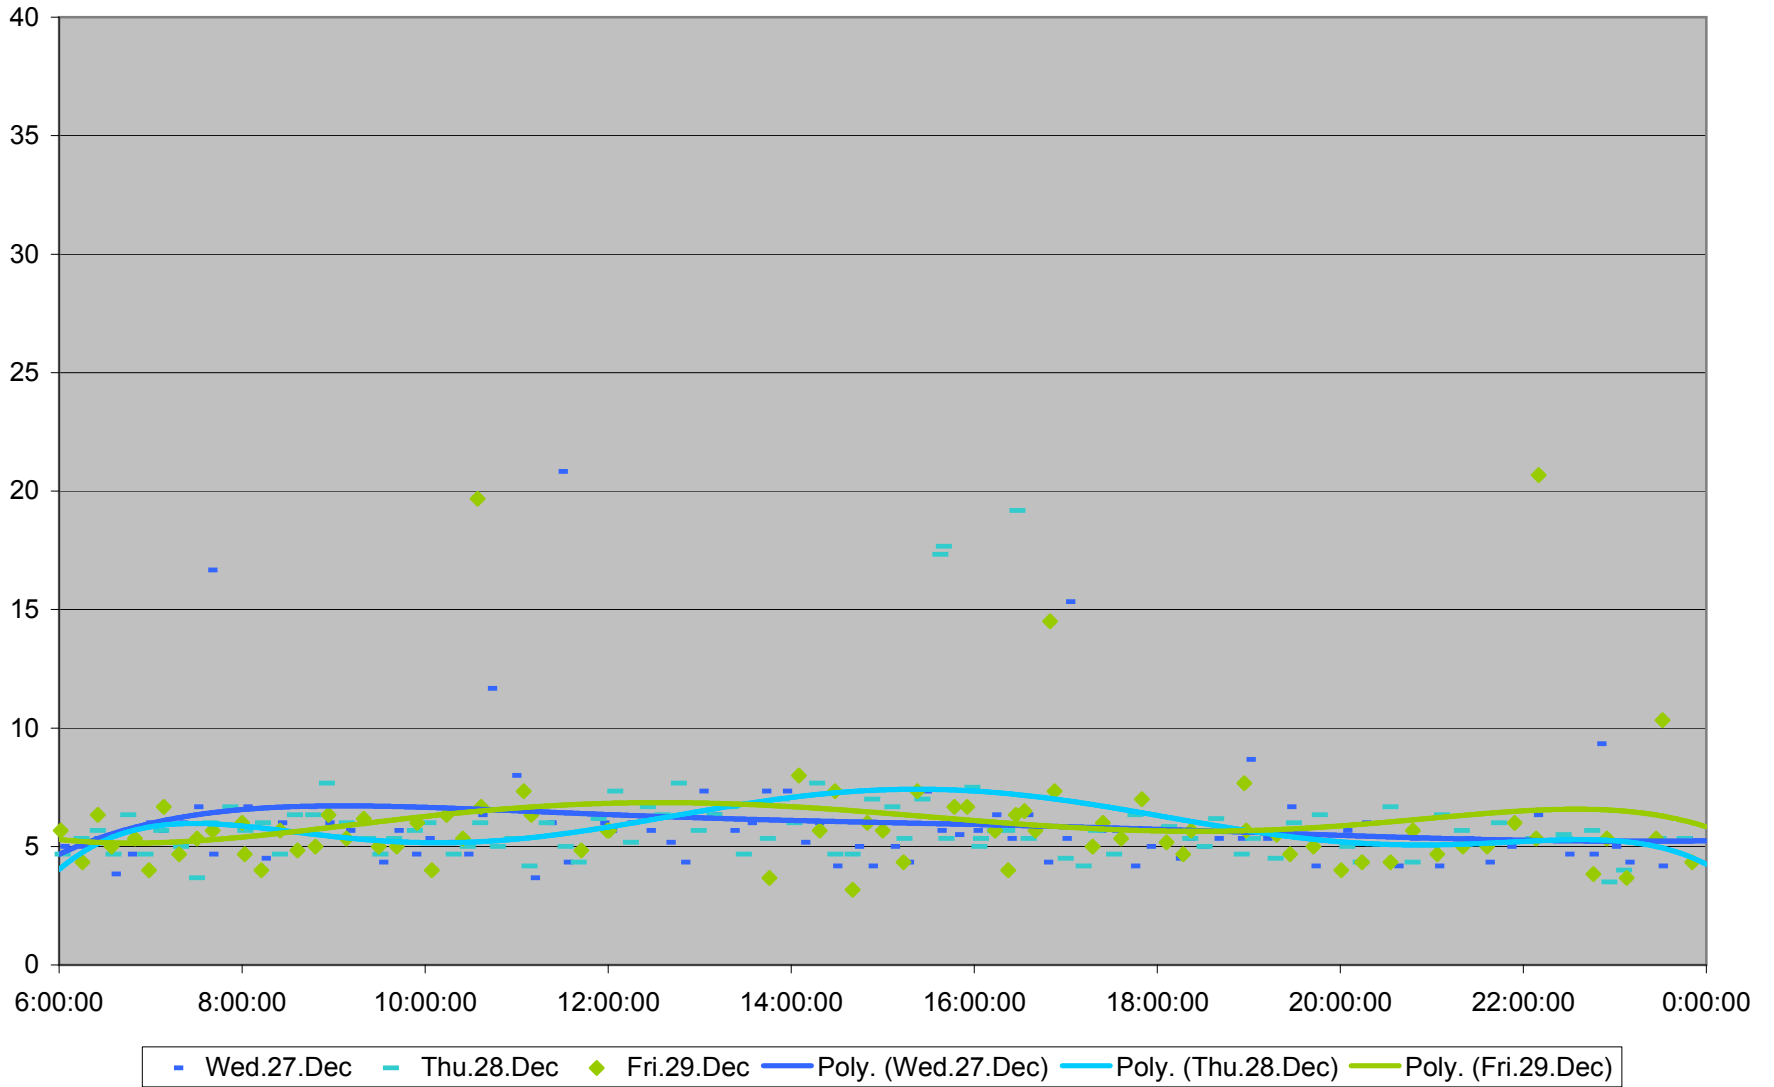

Queen Down from Long Branch Loop to Kipling

Queen Down from Long Branch Loop to Kipling

Queen Down from Long Branch Loop to Kipling

Queen Down from Long Branch Loop to Kipling

Queen Down from Long Branch Loop to Kipling

- | | | | | | | | |
|--------------|--------------|--------------|--------------|--------------|--------------|--------------|--------------|
| ◆ Fri.1.Dec | ■ Mon.4.Dec | ▲ Tue.5.Dec | ✕ Wed.6.Dec | ✕ Thu.7.Dec | ● Fri.8.Dec | + Mon.11.Dec | - Tue.12.Dec |
| - Wed.13.Dec | ◇ Thu.14.Dec | ■ Fri.15.Dec | ▲ Mon.18.Dec | ✕ Tue.19.Dec | ✕ Wed.20.Dec | ● Thu.21.Dec | + Fri.22.Dec |
| - Wed.27.Dec | - Thu.28.Dec | ◆ Fri.29.Dec | | | | | |

Queen Down from Long Branch Loop to Kipling

Queen Down from Long Branch Loop to Kipling