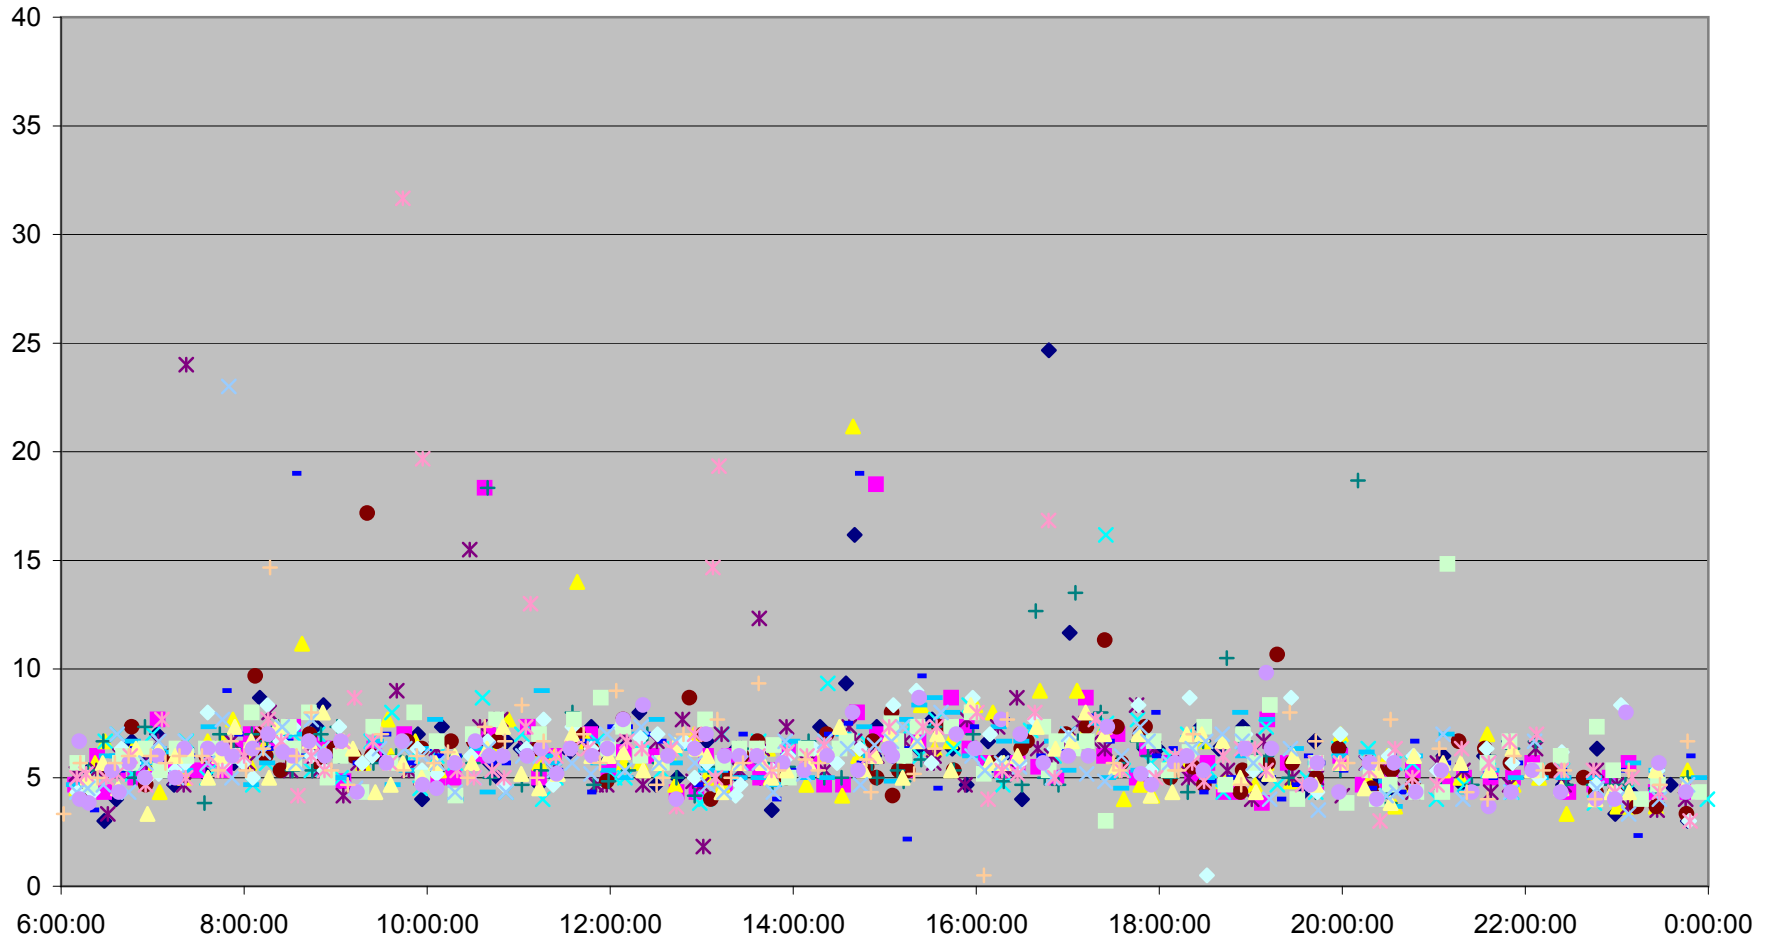

Queen Down from Long Branch Loop to Kipling

Queen Down from Long Branch Loop to Kipling

Queen Down from Long Branch Loop to Kipling

Queen Down from Long Branch Loop to Kipling

Queen Down from Long Branch Loop to Kipling

- | | | | | | | | |
|--------------|--------------|--------------|--------------|--------------|--------------|--------------|--------------|
| ◆ Fri.1.Dec | ■ Mon.4.Dec | ▲ Tue.5.Dec | ✕ Wed.6.Dec | ✕ Thu.7.Dec | ● Fri.8.Dec | + Mon.11.Dec | - Tue.12.Dec |
| - Wed.13.Dec | ◇ Thu.14.Dec | ■ Fri.15.Dec | ▲ Mon.18.Dec | ✕ Tue.19.Dec | ✕ Wed.20.Dec | ● Thu.21.Dec | + Fri.22.Dec |
| - Wed.27.Dec | - Thu.28.Dec | ◆ Fri.29.Dec | | | | | |

Queen Down from Long Branch Loop to Kipling

Queen Down from Long Branch Loop to Kipling