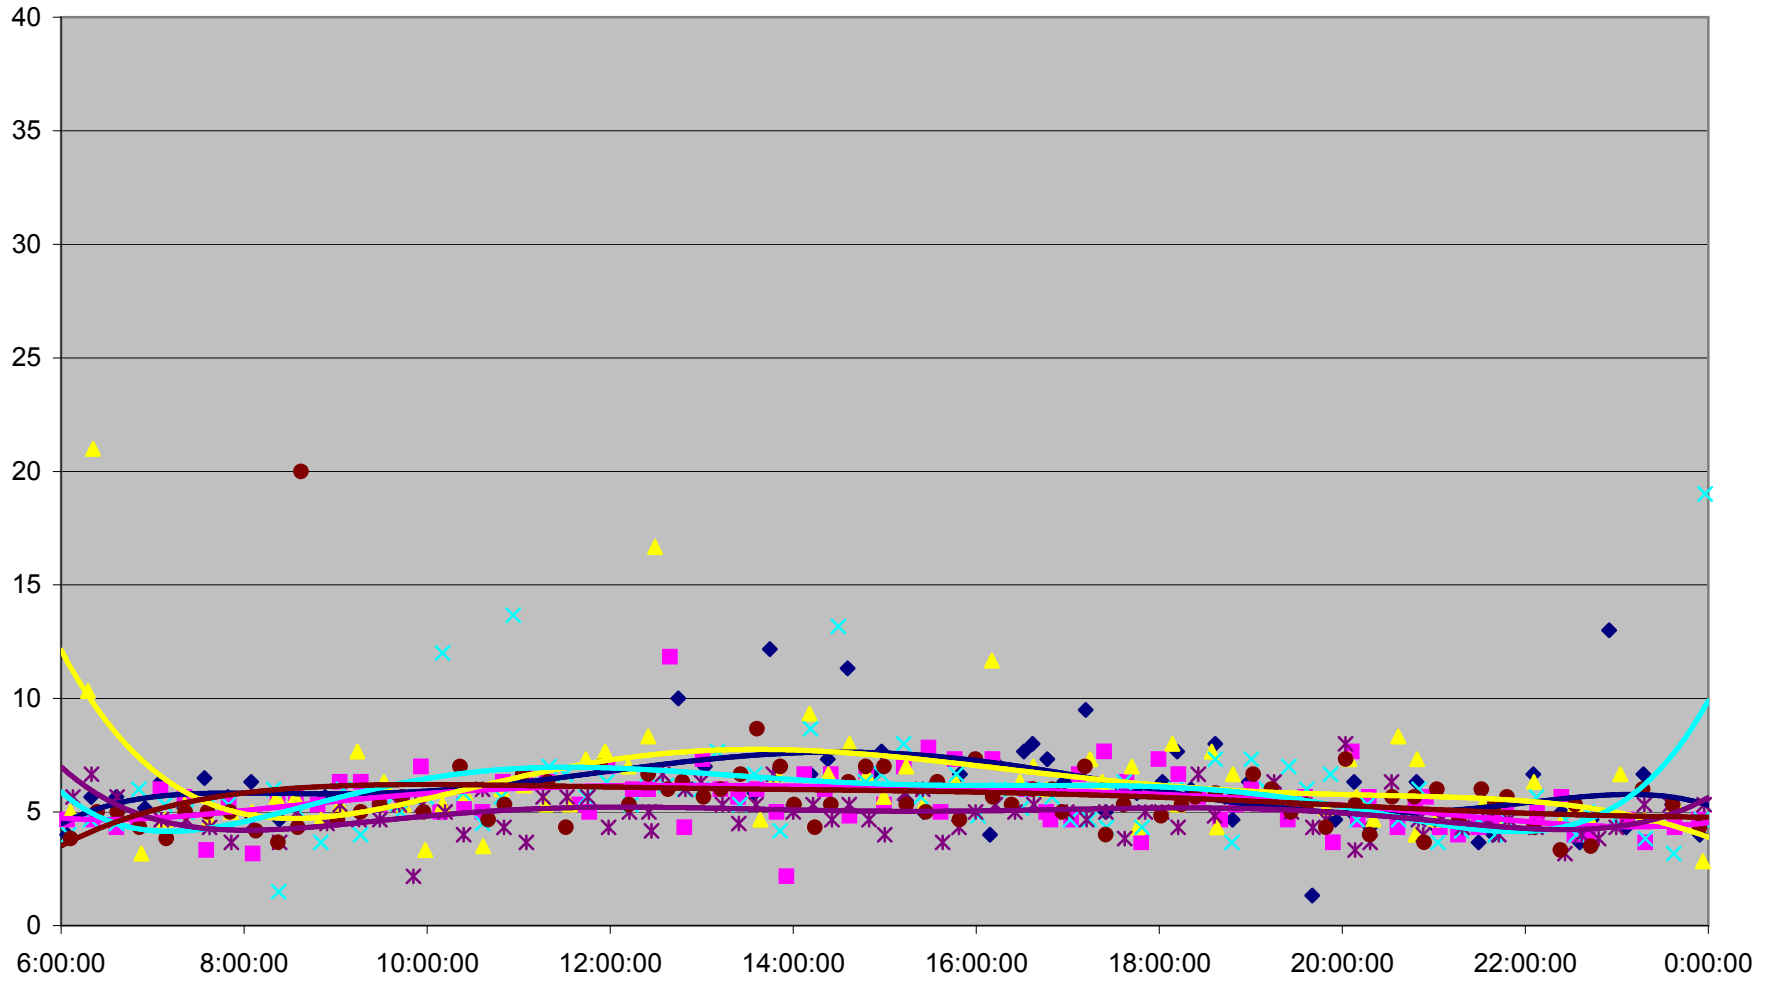

Queen Down from Long Branch Loop to Kipling

Queen Down from Long Branch Loop to Kipling

Queen Down from Long Branch Loop to Kipling

Queen Down from Long Branch Loop to Kipling

Queen Down from Long Branch Loop to Kipling

- | | | | | | | | |
|--------------|--------------|--------------|--------------|--------------|--------------|--------------|--------------|
| ◆ Fri.1.Dec | ■ Mon.4.Dec | ▲ Tue.5.Dec | ✕ Wed.6.Dec | ✕ Thu.7.Dec | ● Fri.8.Dec | + Mon.11.Dec | - Tue.12.Dec |
| - Wed.13.Dec | ◇ Thu.14.Dec | ■ Fri.15.Dec | ▲ Mon.18.Dec | ✕ Tue.19.Dec | ✕ Wed.20.Dec | ● Thu.21.Dec | + Fri.22.Dec |
| - Wed.27.Dec | - Thu.28.Dec | ◆ Fri.29.Dec | | | | | |

Queen Down from Long Branch Loop to Kipling

Queen Down from Long Branch Loop to Kipling