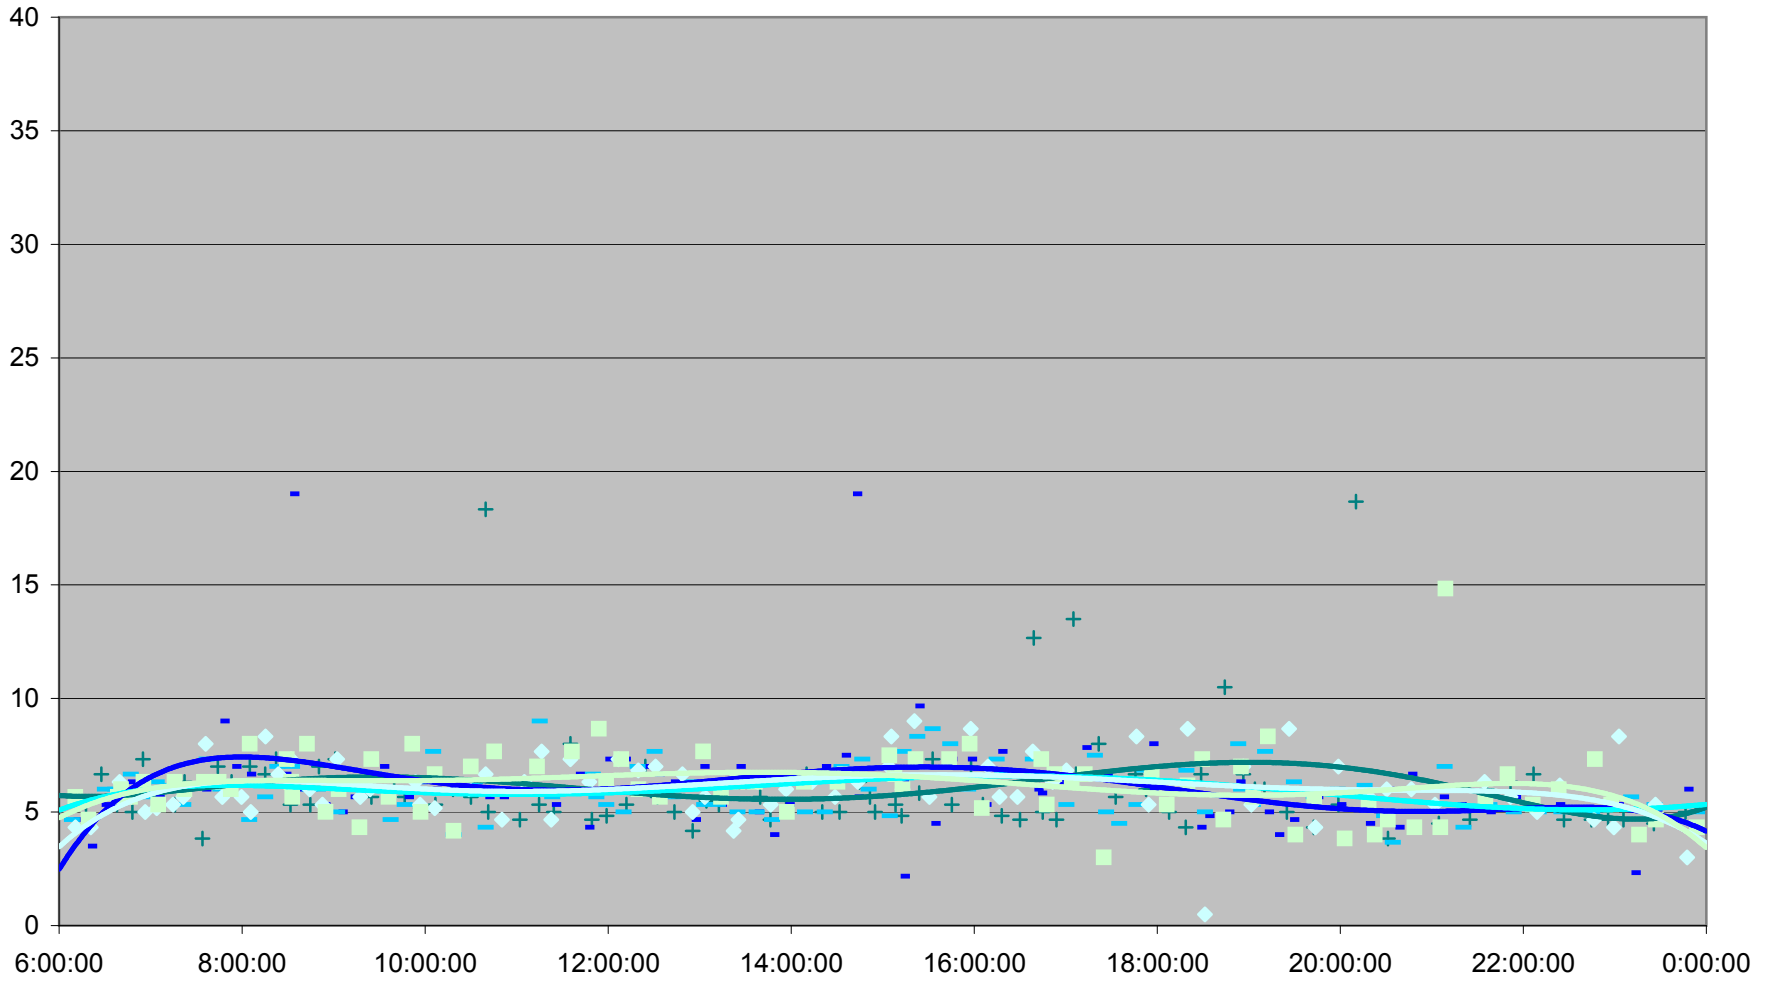

Queen Down from Long Branch Loop to Kipling

Queen Down from Long Branch Loop to Kipling

Queen Down from Long Branch Loop to Kipling

Queen Down from Long Branch Loop to Kipling

Queen Down from Long Branch Loop to Kipling

- | | | | | | | | |
|--------------|--------------|--------------|--------------|--------------|--------------|--------------|--------------|
| ◆ Fri.1.Dec | ■ Mon.4.Dec | ▲ Tue.5.Dec | ✕ Wed.6.Dec | ✕ Thu.7.Dec | ● Fri.8.Dec | + Mon.11.Dec | - Tue.12.Dec |
| - Wed.13.Dec | ◇ Thu.14.Dec | ■ Fri.15.Dec | ▲ Mon.18.Dec | ✕ Tue.19.Dec | ✕ Wed.20.Dec | ● Thu.21.Dec | + Fri.22.Dec |
| - Wed.27.Dec | - Thu.28.Dec | ◆ Fri.29.Dec | | | | | |

Queen Down from Long Branch Loop to Kipling

Queen Down from Long Branch Loop to Kipling