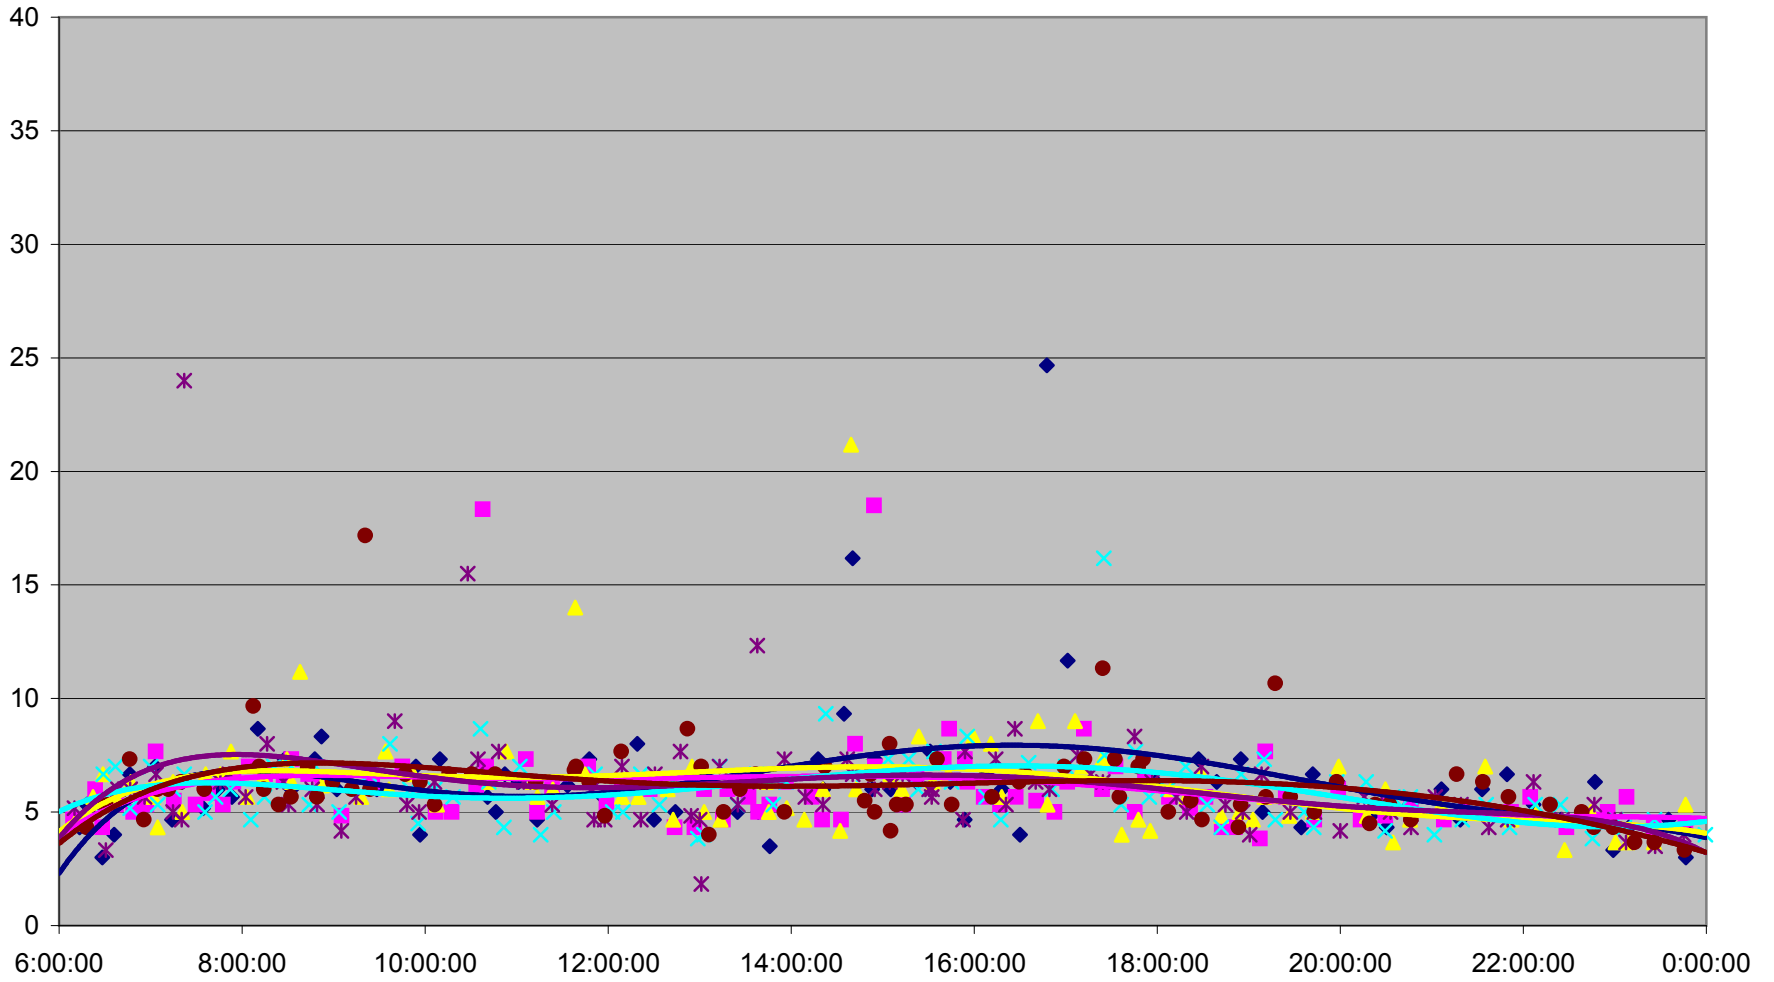

Queen Down from Long Branch Loop to Kipling

Queen Down from Long Branch Loop to Kipling

Queen Down from Long Branch Loop to Kipling

Queen Down from Long Branch Loop to Kipling

Queen Down from Long Branch Loop to Kipling

- | | | | | | | | |
|--------------|--------------|--------------|--------------|--------------|--------------|--------------|--------------|
| ◆ Fri.1.Dec | ■ Mon.4.Dec | ▲ Tue.5.Dec | ✕ Wed.6.Dec | ✕ Thu.7.Dec | ● Fri.8.Dec | + Mon.11.Dec | - Tue.12.Dec |
| - Wed.13.Dec | ◇ Thu.14.Dec | ■ Fri.15.Dec | ▲ Mon.18.Dec | ✕ Tue.19.Dec | ✕ Wed.20.Dec | ● Thu.21.Dec | + Fri.22.Dec |
| - Wed.27.Dec | - Thu.28.Dec | ◆ Fri.29.Dec | | | | | |

Queen Down from Long Branch Loop to Kipling

Queen Down from Long Branch Loop to Kipling