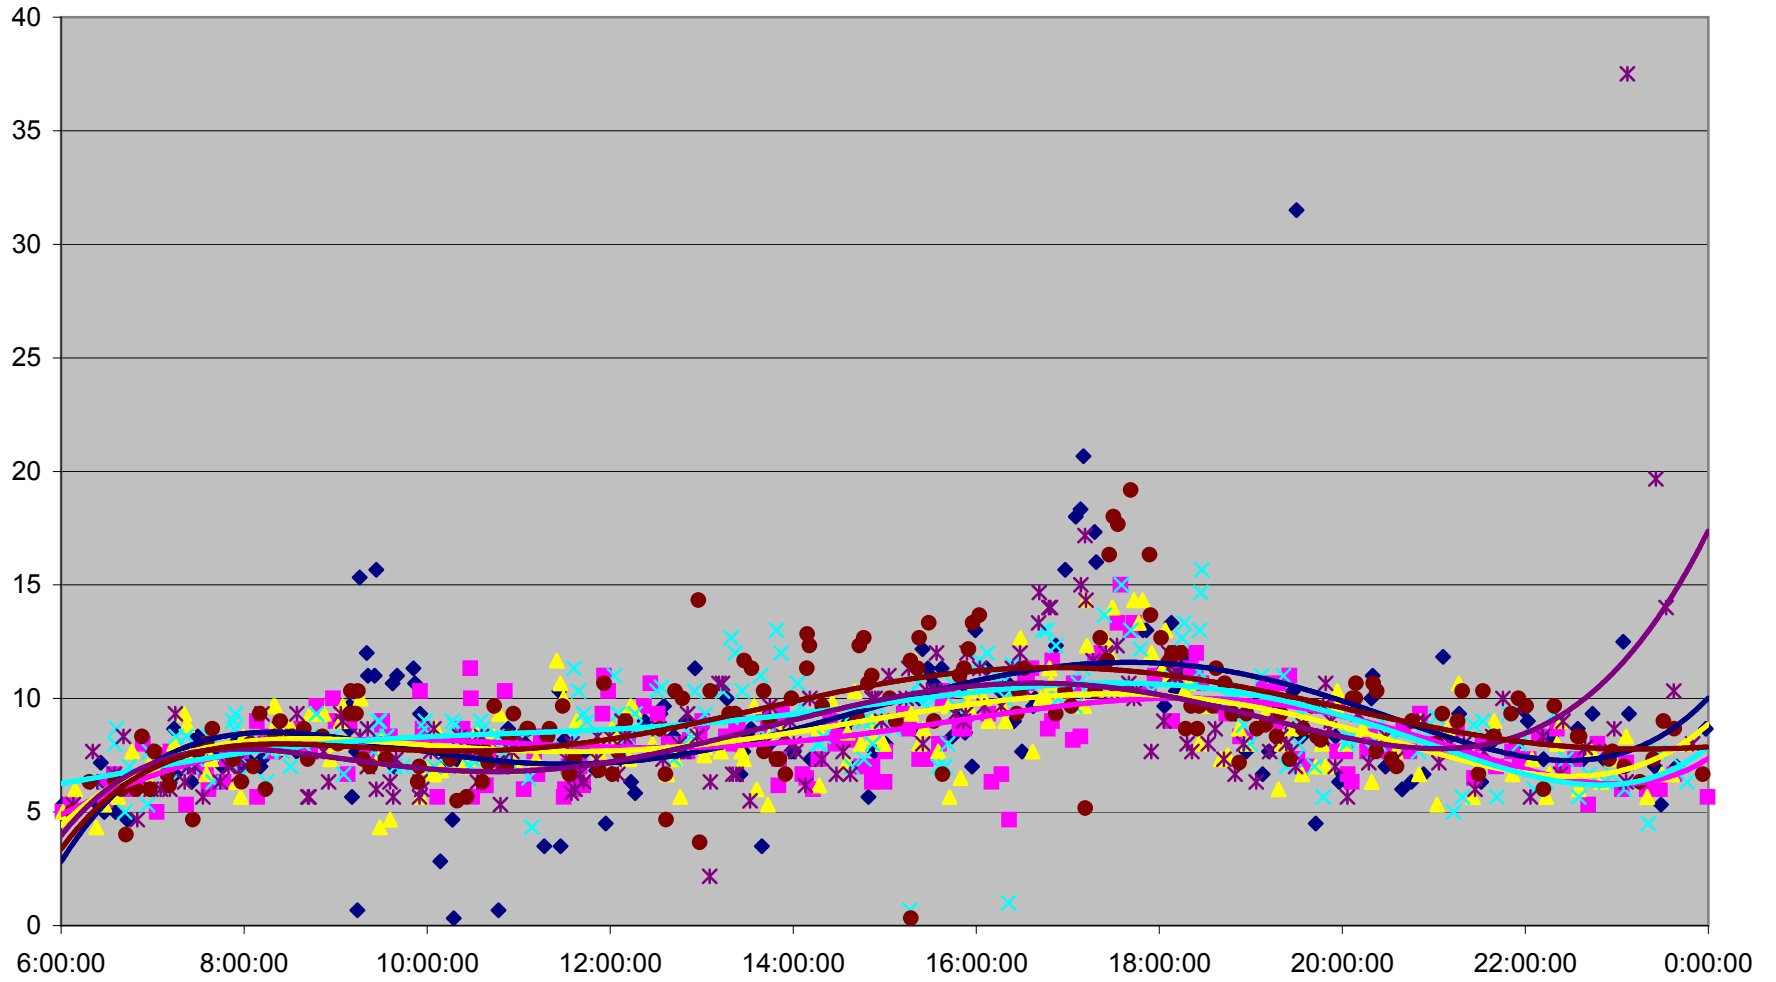

### Queen Down from Spadina Ave. to Yonge St.