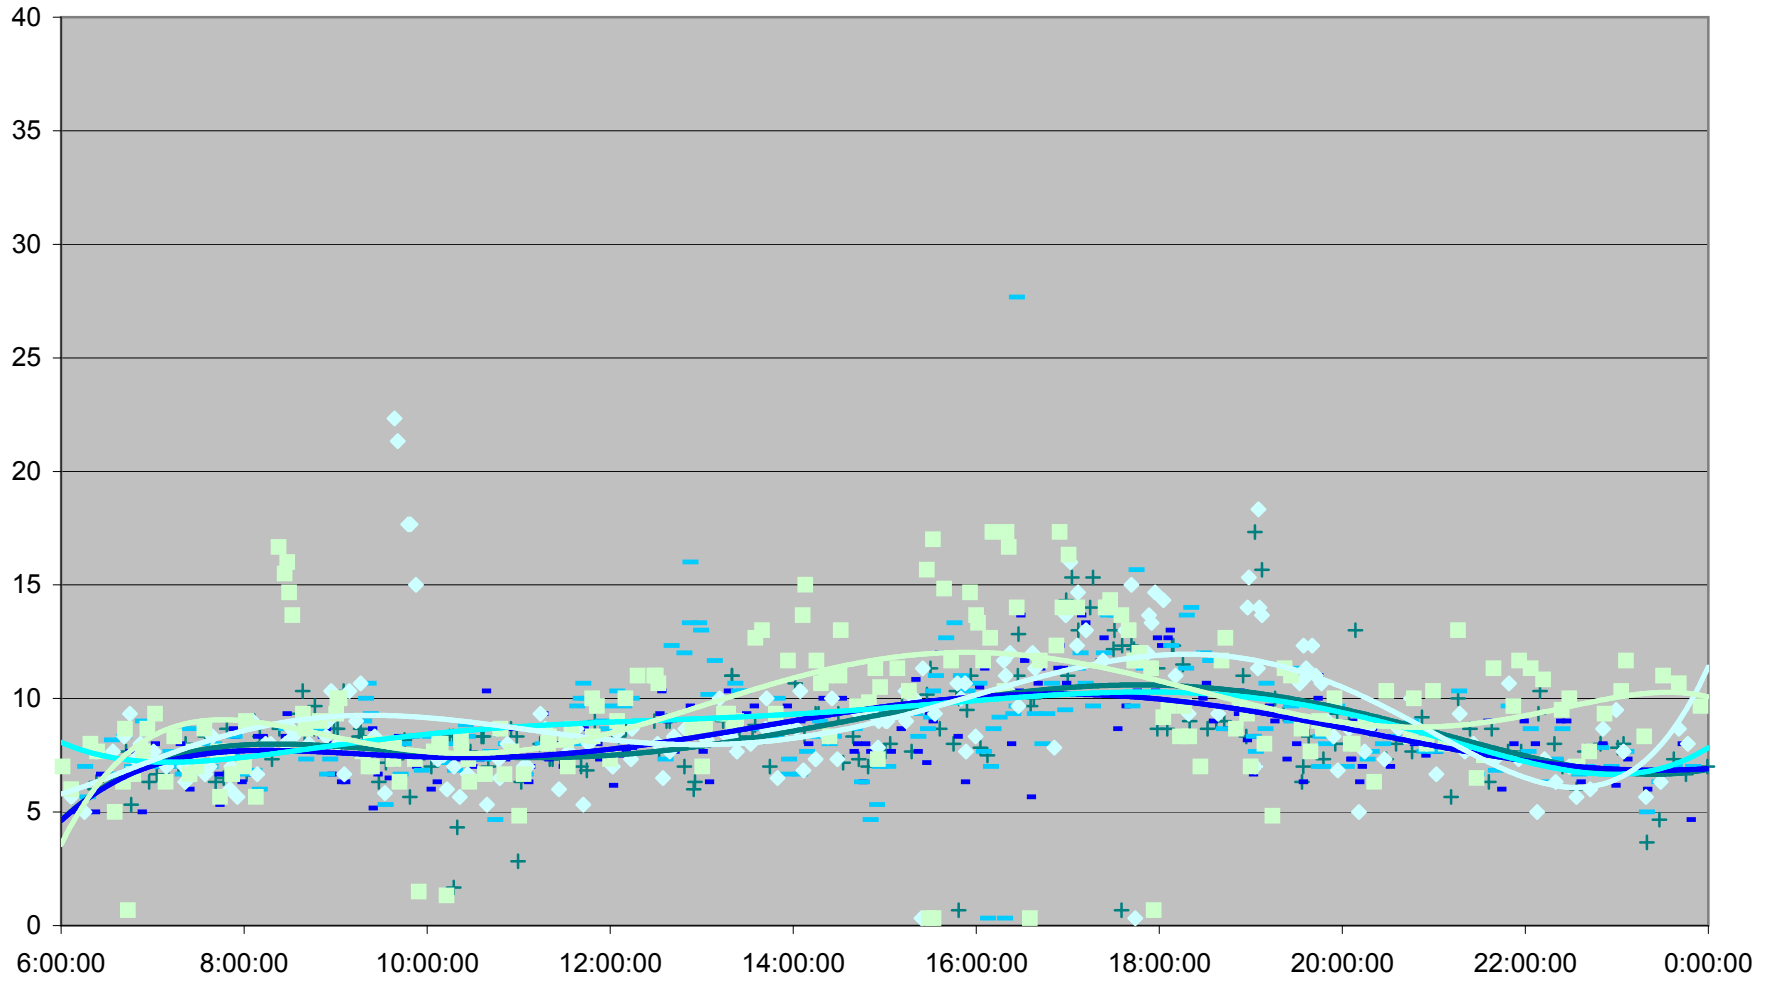

### Queen Down from Spadina Ave. to Yonge St.