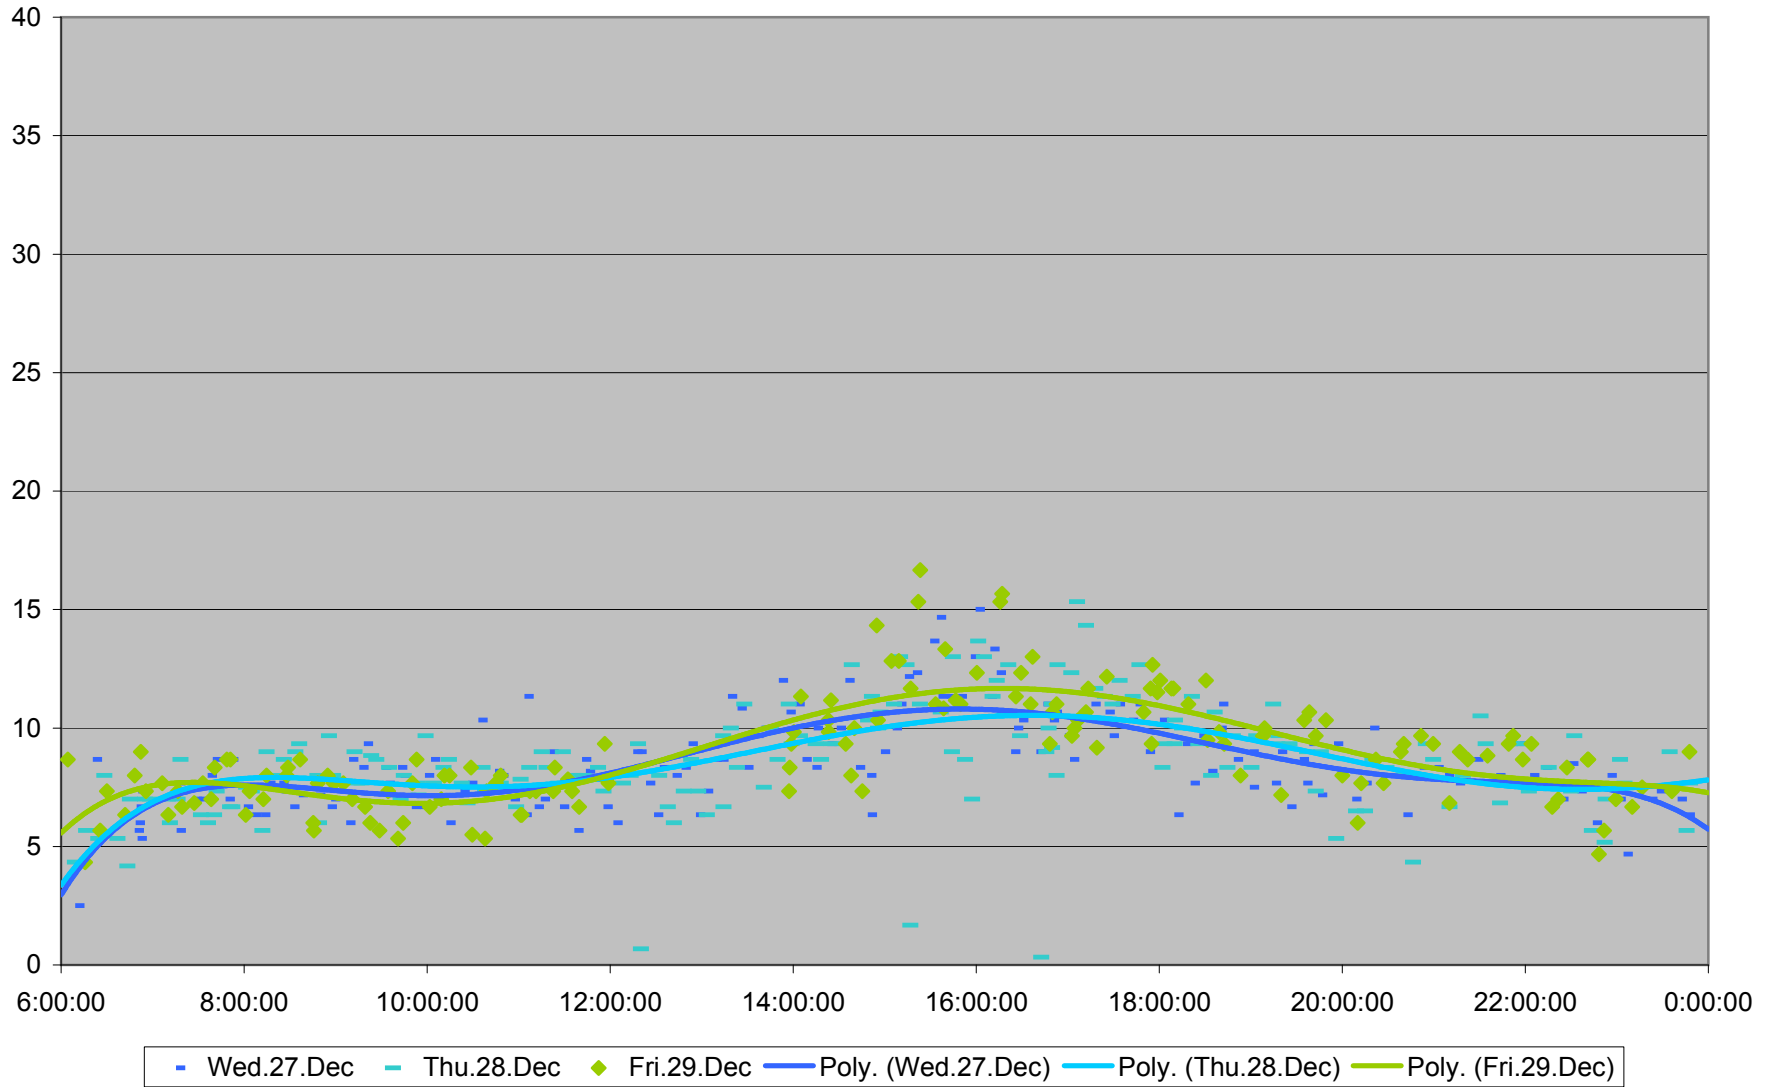

Queen Down from Spadina Ave. to Yonge St.