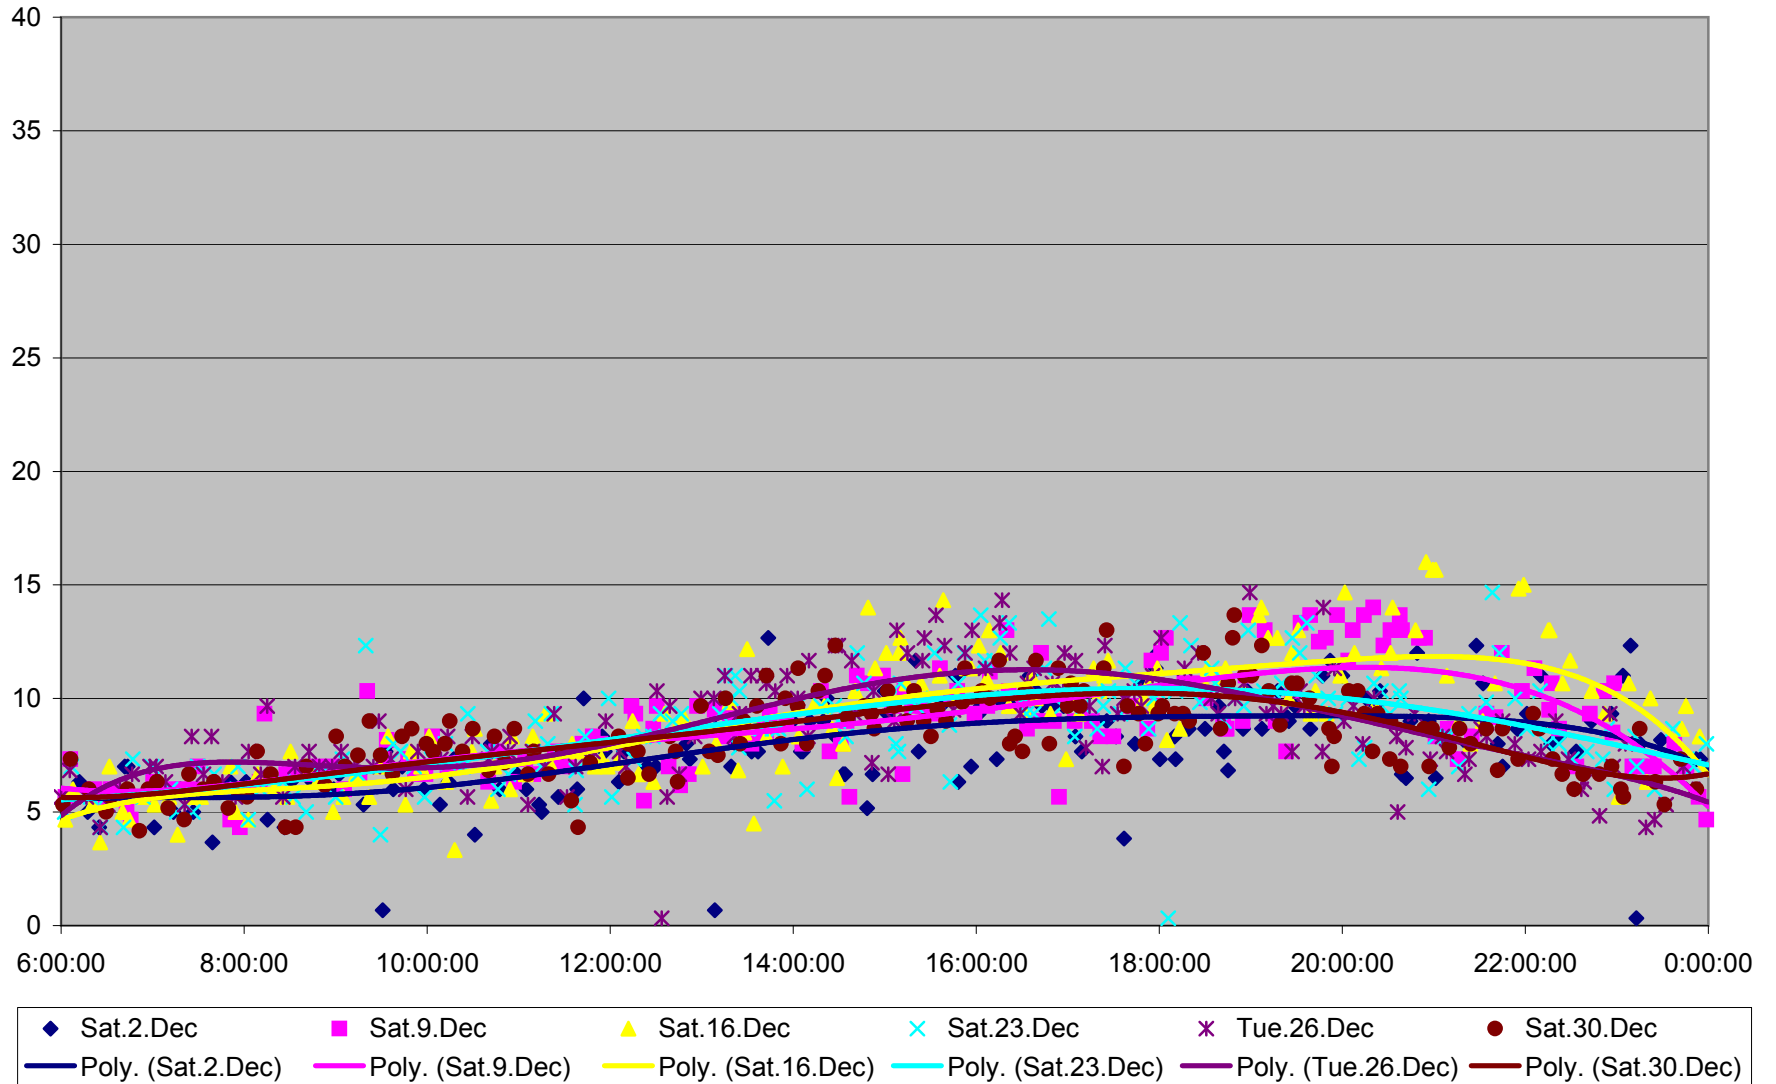

Queen Down from Spadina Ave. to Yonge St.