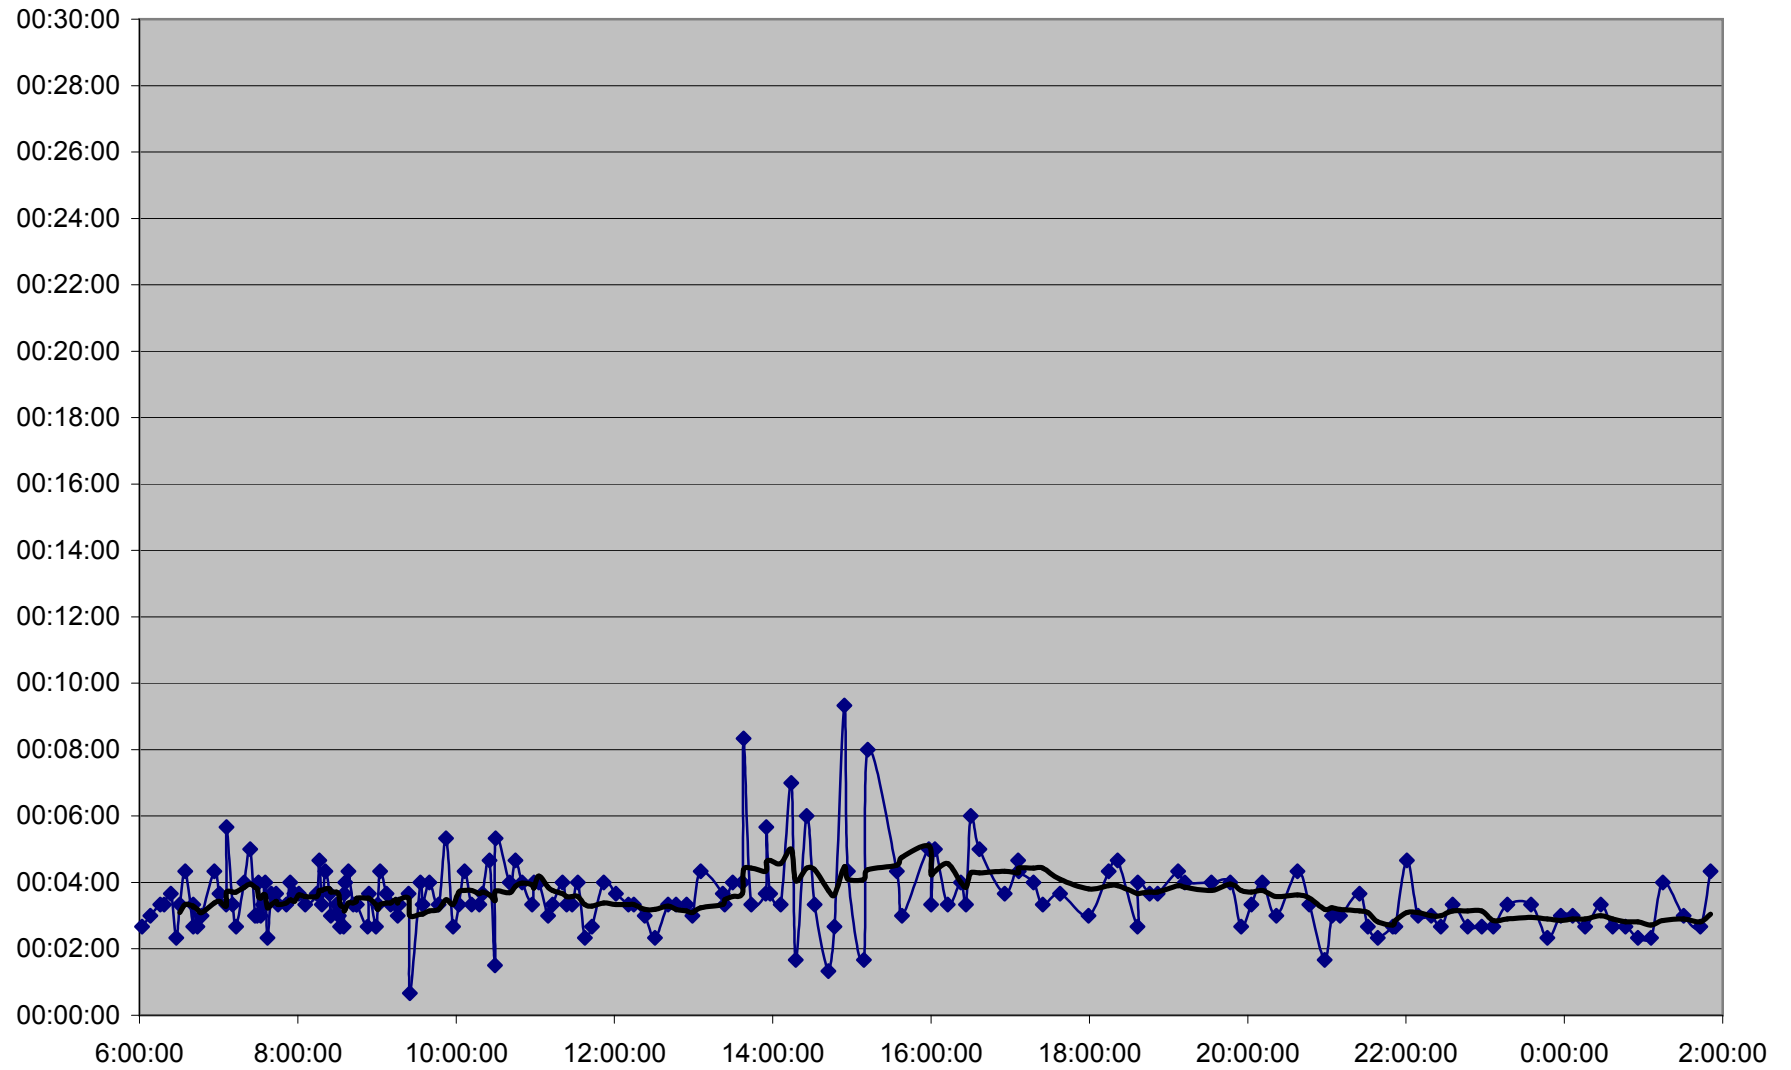

**KING Up 20061222 from Broadview Stn. to Wolfrey Ave.**

**KING Up 20061222 from Wolfrey Ave. to Dundas St. E.**

### KING Up 20061222 from Dundas St. E. to River St.

**KING Up 20061222 from River St. to Jarvis St.**

### KING Up 20061222 from Yonge St. to Peter St.

### KING Up 20061222 from Peter St. to Portland St.

**KING Up 20061222 from Portland St. to Crawford St.**

**KING Up 20061222 from Crawford St. to Fraser Ave.**

**KING Up 20061222 from Fraser Ave. to Jameson Ave.**