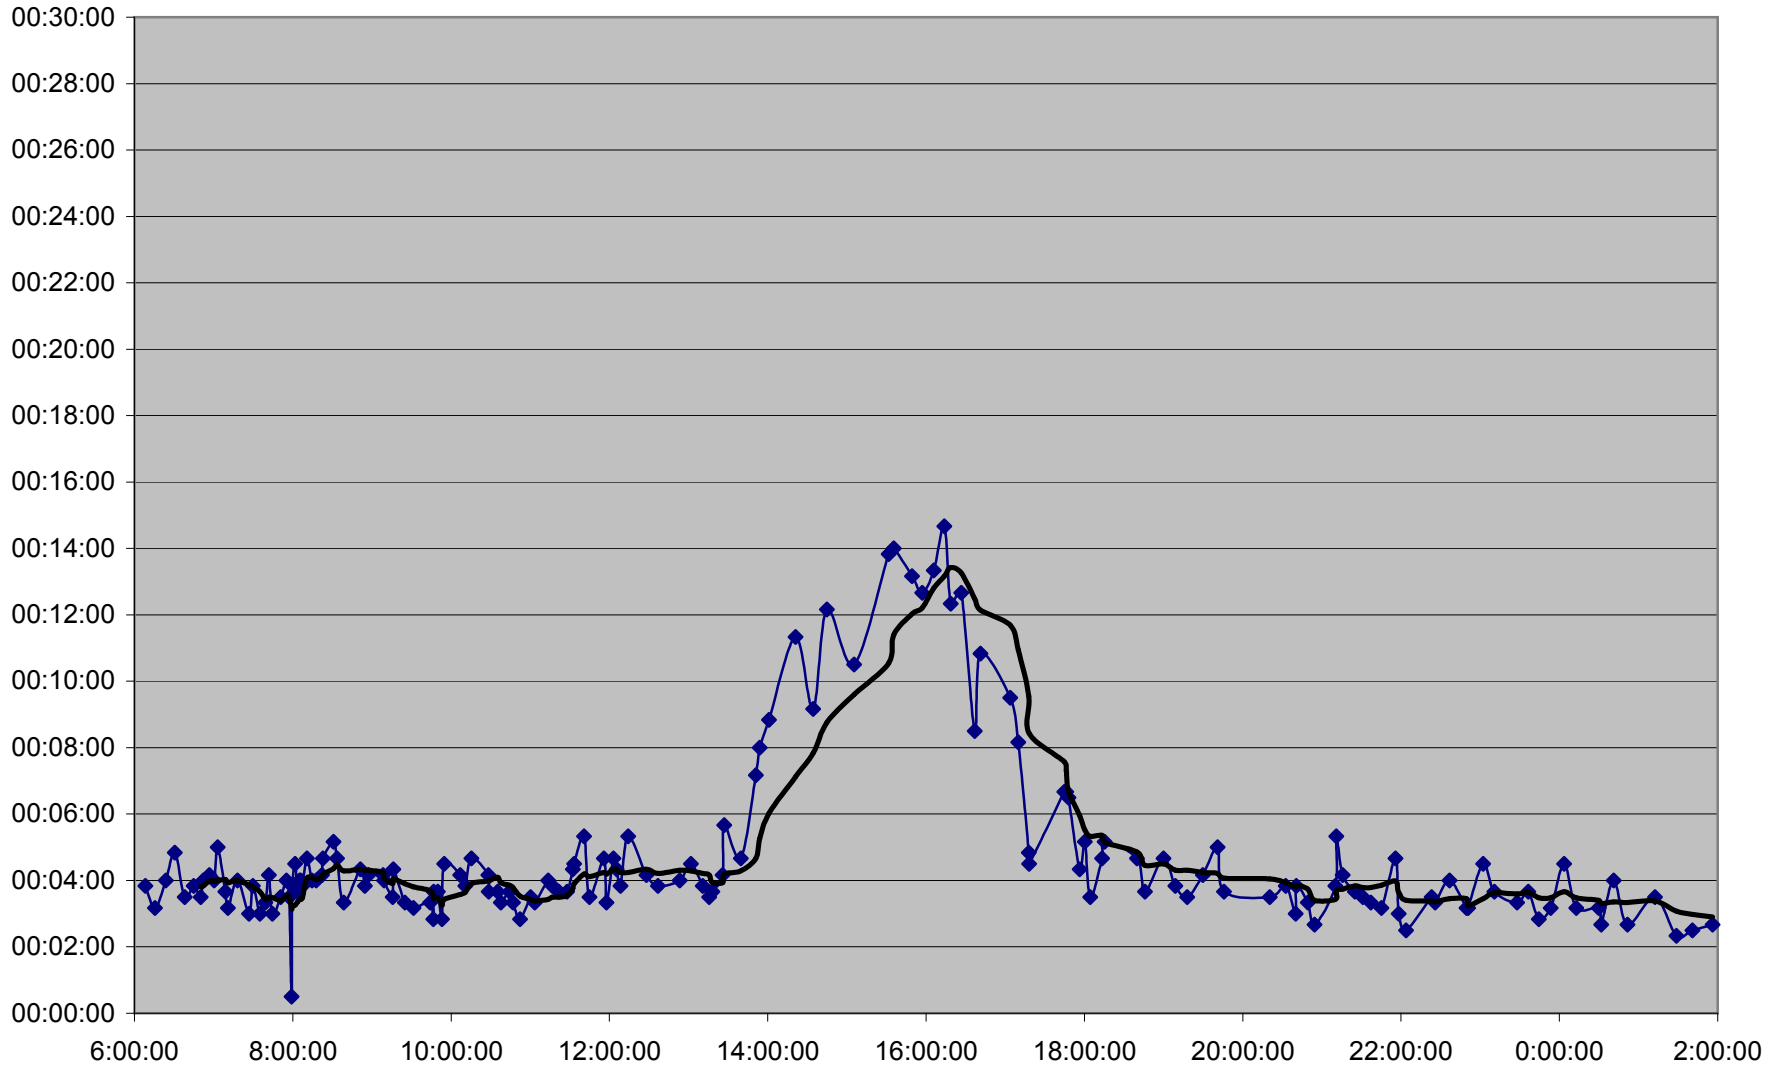

### KING Up 20061222 from Peter St. to Portland St.

**KING Up 20061222 from Portland St. to Crawford St.**

**KING Up 20061222 from Crawford St. to Fraser Ave.**

**KING Up 20061222 from Fraser Ave. to Jameson Ave.**

**KING Up 20061222 from Jameson Ave. to Marion St.**

**KING Up 20061222 from Marion St. to Bloor St. W.**

**KING Up 20061222 from Bloor St. W. to Dundas W. Stn.**