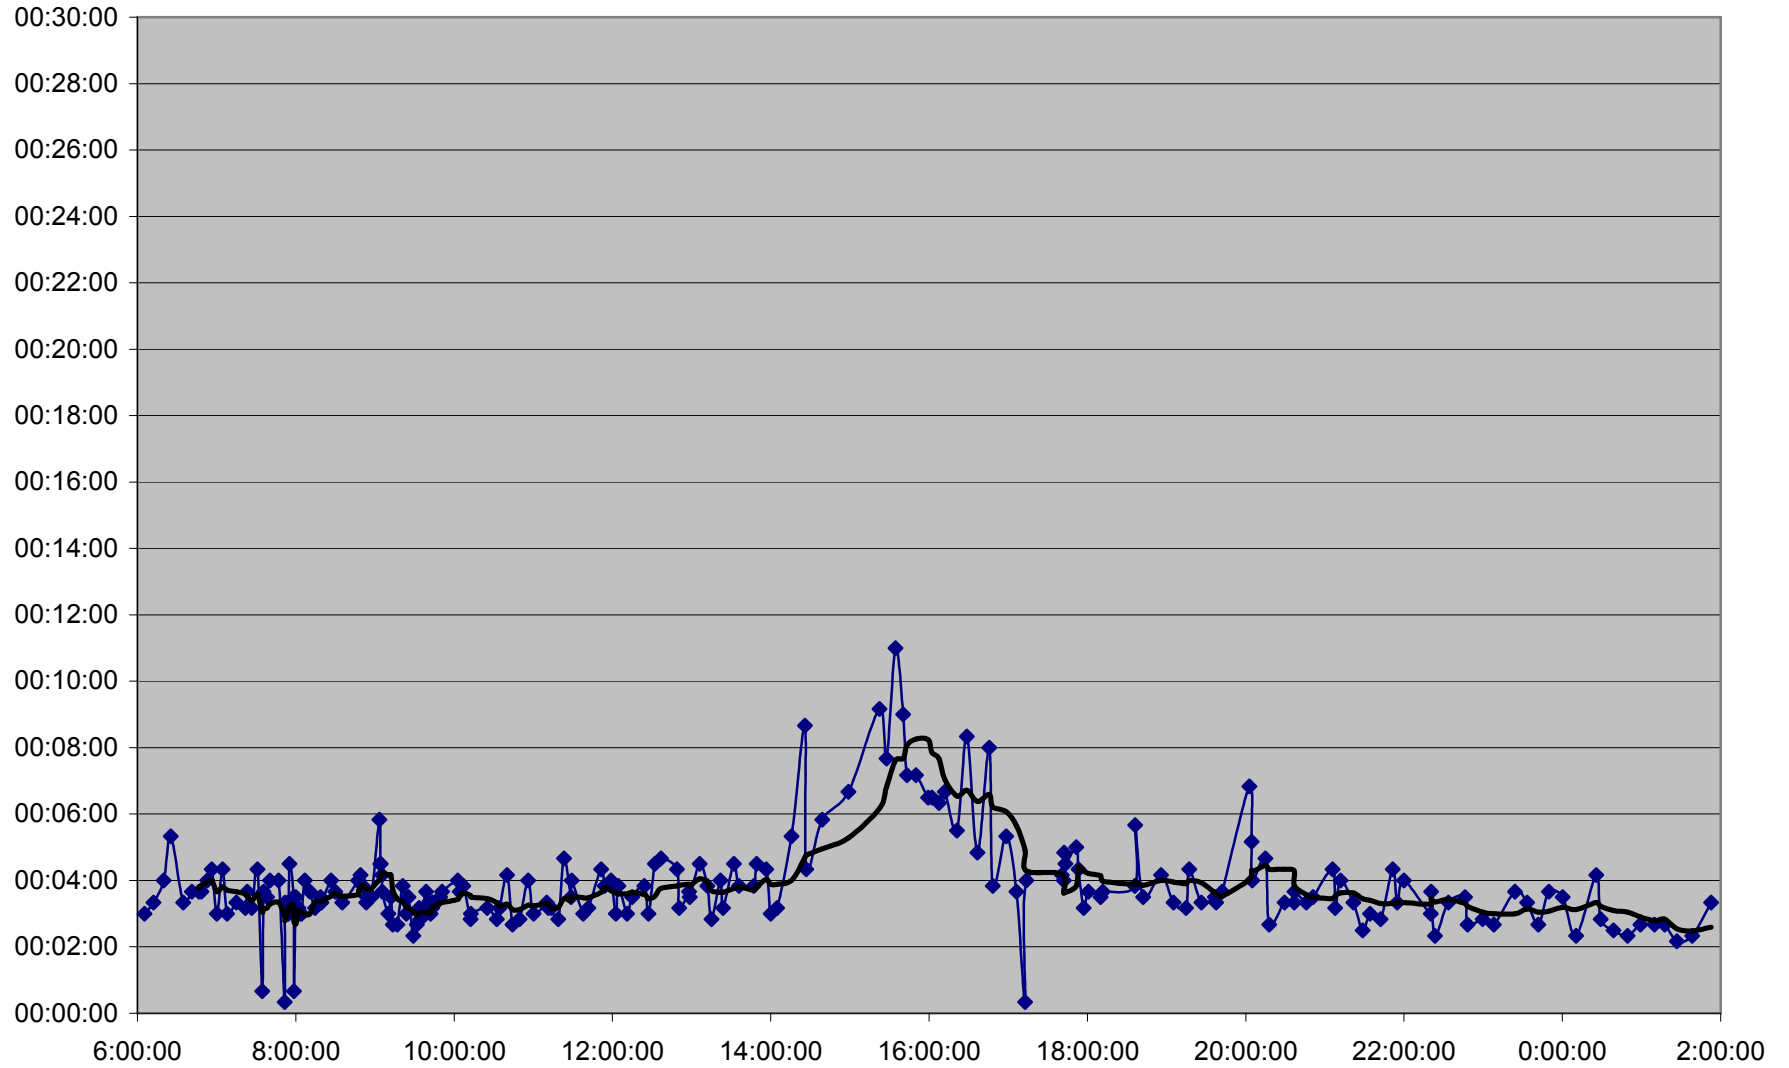

### KING Up 20061222 from Peter St. to Portland St.

**KING Up 20061222 from Portland St. to Crawford St.**

**KING Up 20061222 from Crawford St. to Fraser Ave.**

**KING Up 20061222 from Fraser Ave. to Jameson Ave.**

**KING Up 20061222 from Jameson Ave. to Marion St.**

**KING Up 20061222 from Marion St. to Bloor St. W.**

**KING Up 20061222 from Bloor St. W. to Dundas W. Stn.**