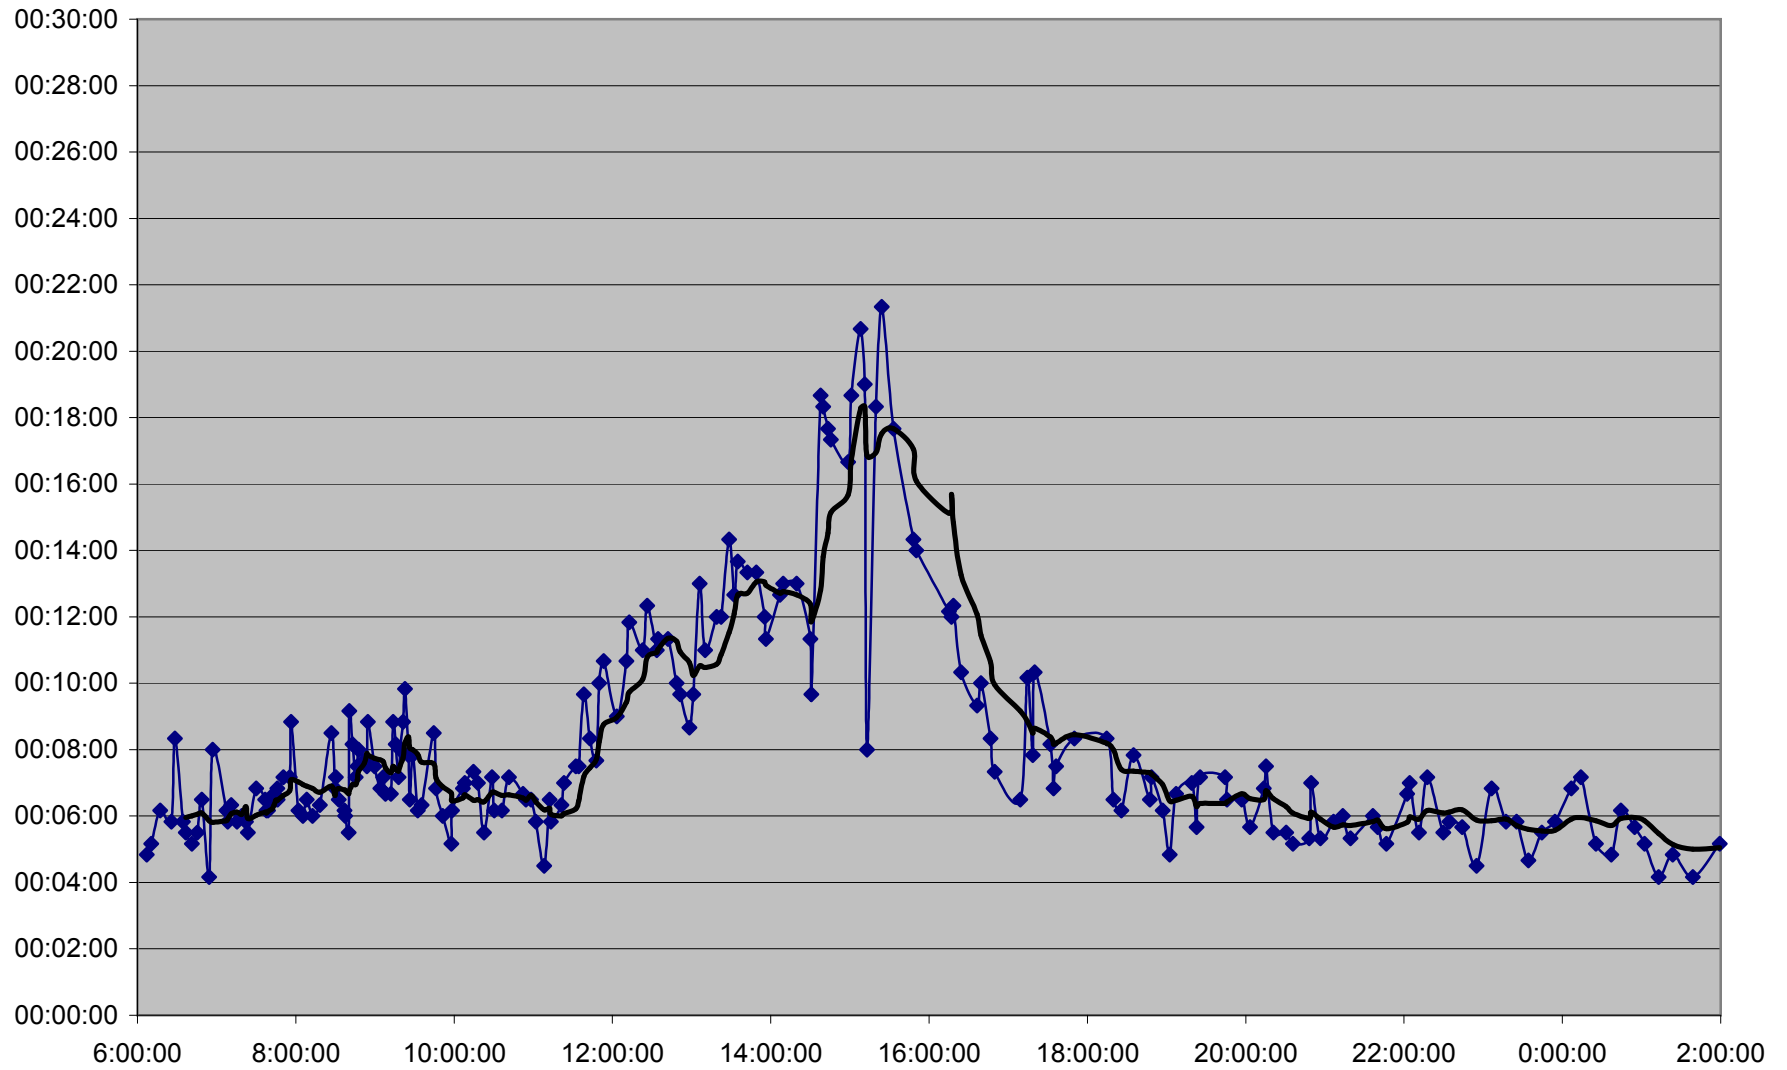

**KING Up 20061222 from Broadview Stn. to Wolfrey Ave.**

**KING Up 20061222 from Wolfrey Ave. to Dundas St. E.**

### KING Up 20061222 from Dundas St. E. to River St.

**KING Up 20061222 from River St. to Jarvis St.**

### KING Up 20061222 from Yonge St. to Peter St.

### KING Up 20061222 from Peter St. to Portland St.

**KING Up 20061222 from Portland St. to Crawford St.**

**KING Up 20061222 from Crawford St. to Fraser Ave.**

**KING Up 20061222 from Fraser Ave. to Jameson Ave.**