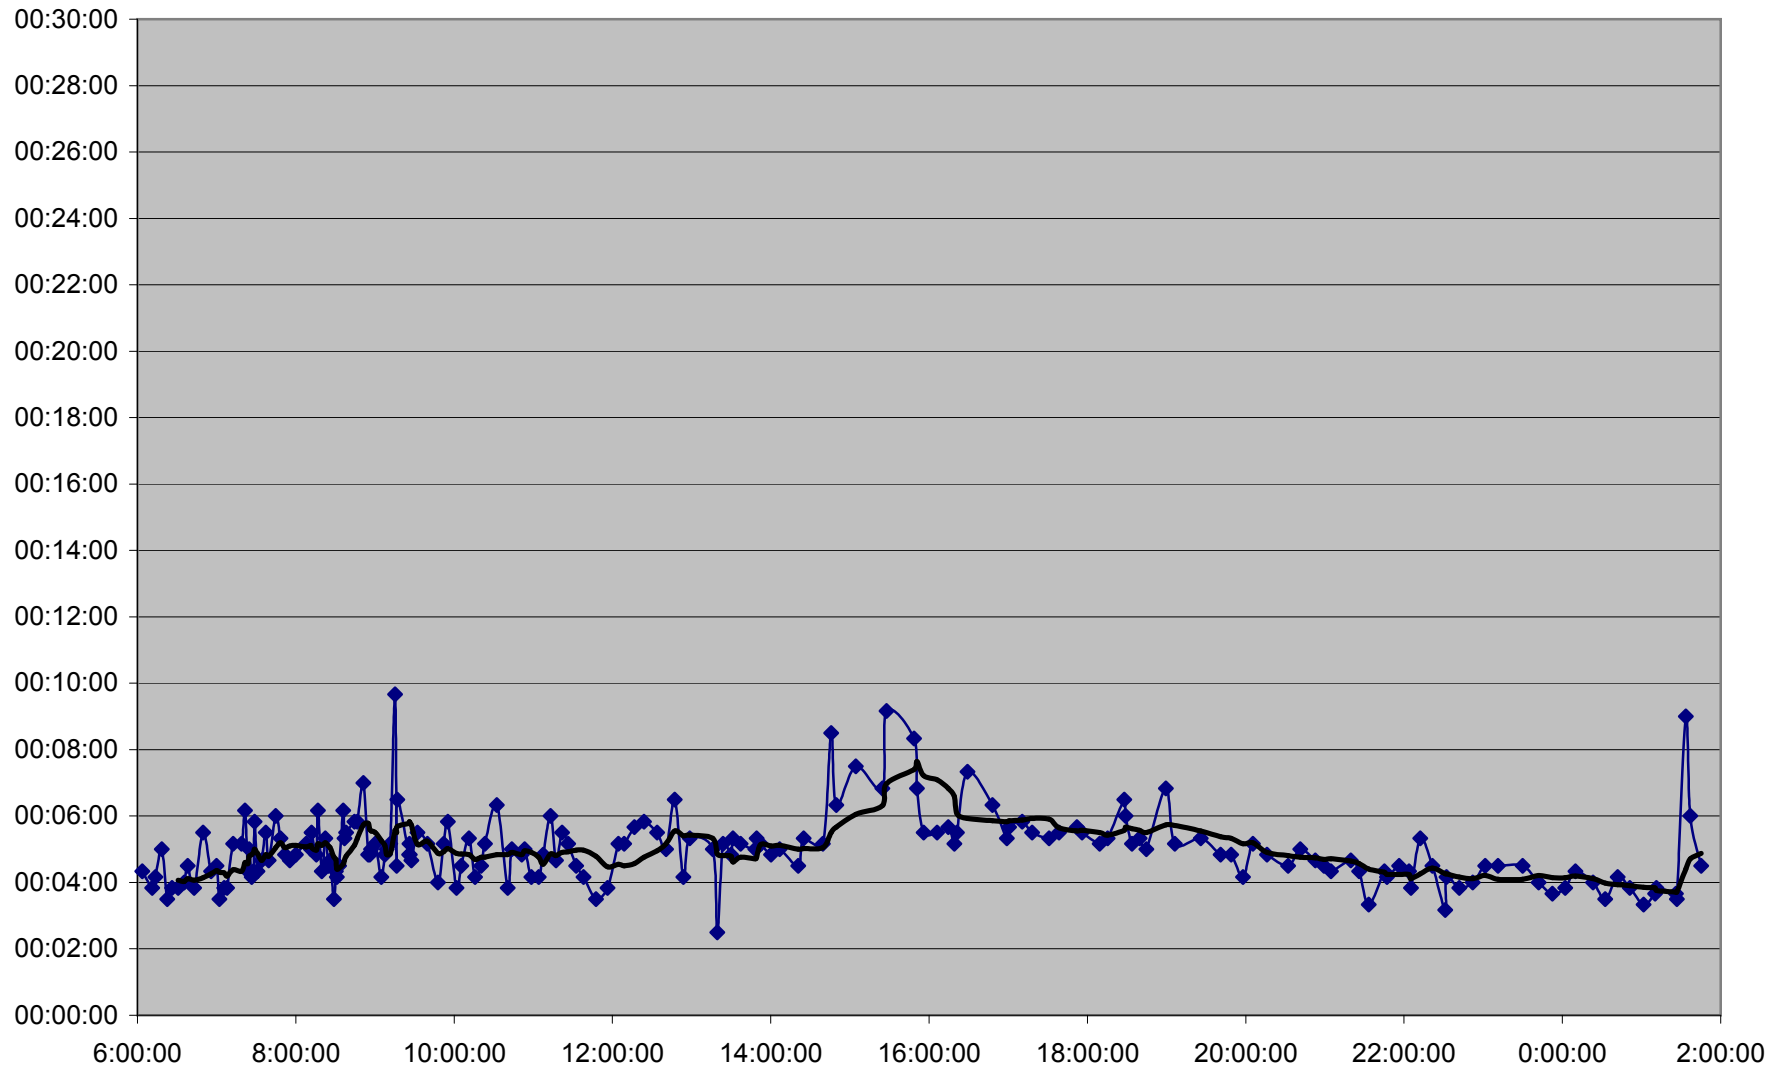

**KING Up 20061222 from Broadview Stn. to Wolfrey Ave.**

**KING Up 20061222 from Wolfrey Ave. to Dundas St. E.**

### KING Up 20061222 from Dundas St. E. to River St.

**KING Up 20061222 from River St. to Jarvis St.**

### KING Up 20061222 from Yonge St. to Peter St.

### KING Up 20061222 from Peter St. to Portland St.

**KING Up 20061222 from Portland St. to Crawford St.**

**KING Up 20061222 from Crawford St. to Fraser Ave.**

**KING Up 20061222 from Fraser Ave. to Jameson Ave.**