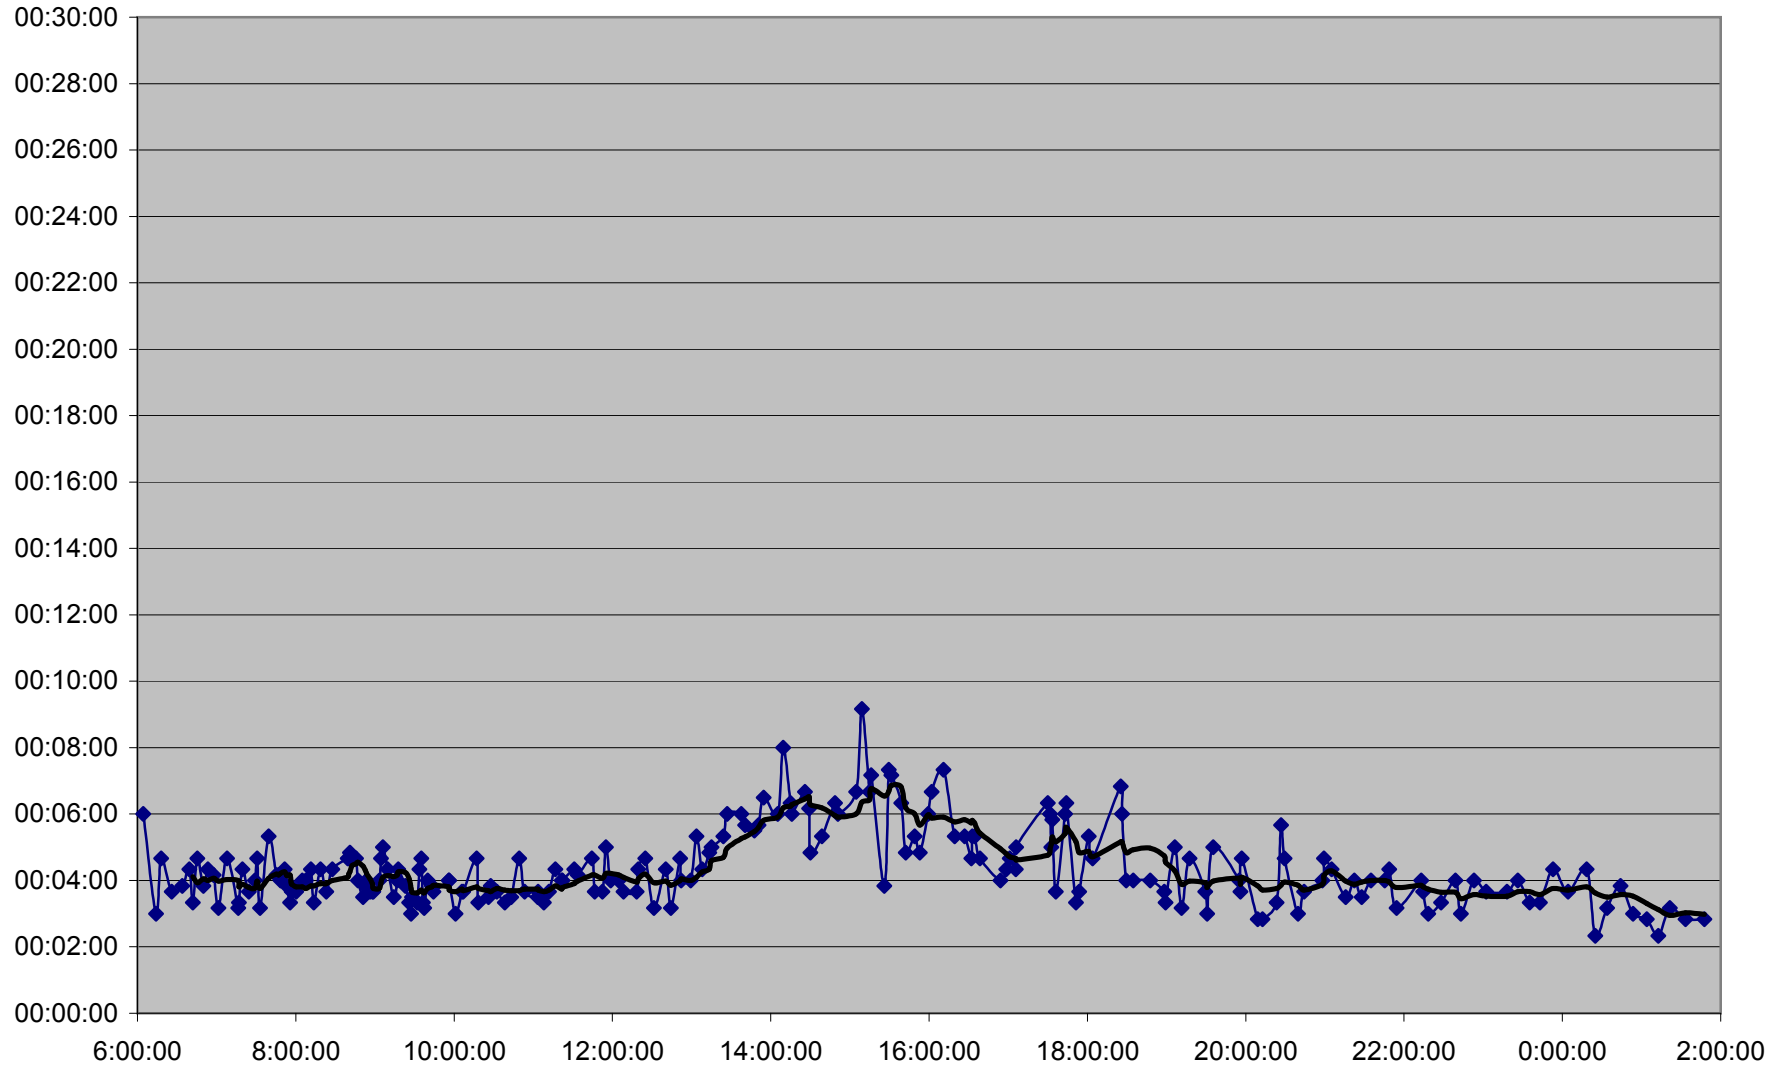

### KING Up 20061222 from Dundas St. E. to River St.

**KING Up 20061222 from River St. to Jarvis St.**

### KING Up 20061222 from Yonge St. to Peter St.

### KING Up 20061222 from Peter St. to Portland St.

**KING Up 20061222 from Portland St. to Crawford St.**

**KING Up 20061222 from Crawford St. to Fraser Ave.**

**KING Up 20061222 from Fraser Ave. to Jameson Ave.**