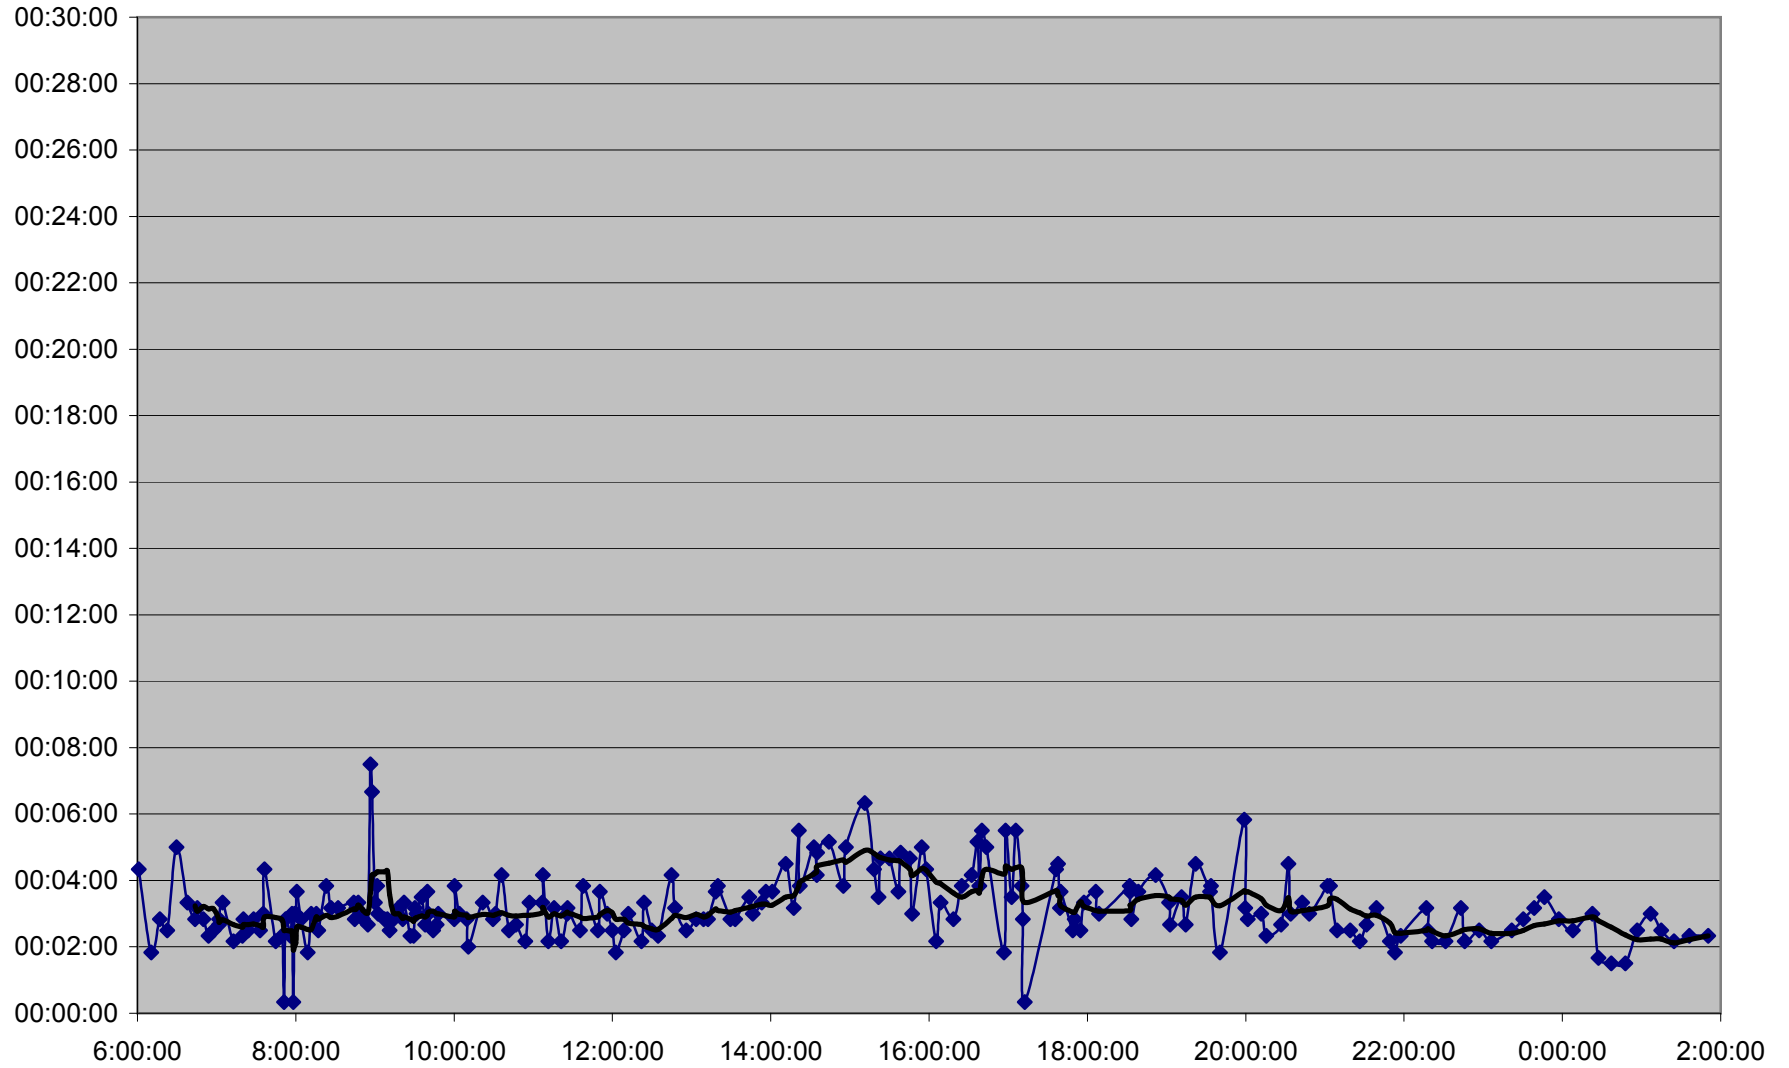

### KING Up 20061222 from Peter St. to Portland St.

**KING Up 20061222 from Portland St. to Crawford St.**

**KING Up 20061222 from Crawford St. to Fraser Ave.**

**KING Up 20061222 from Fraser Ave. to Jameson Ave.**

**KING Up 20061222 from Jameson Ave. to Marion St.**

**KING Up 20061222 from Marion St. to Bloor St. W.**

**KING Up 20061222 from Bloor St. W. to Dundas W. Stn.**