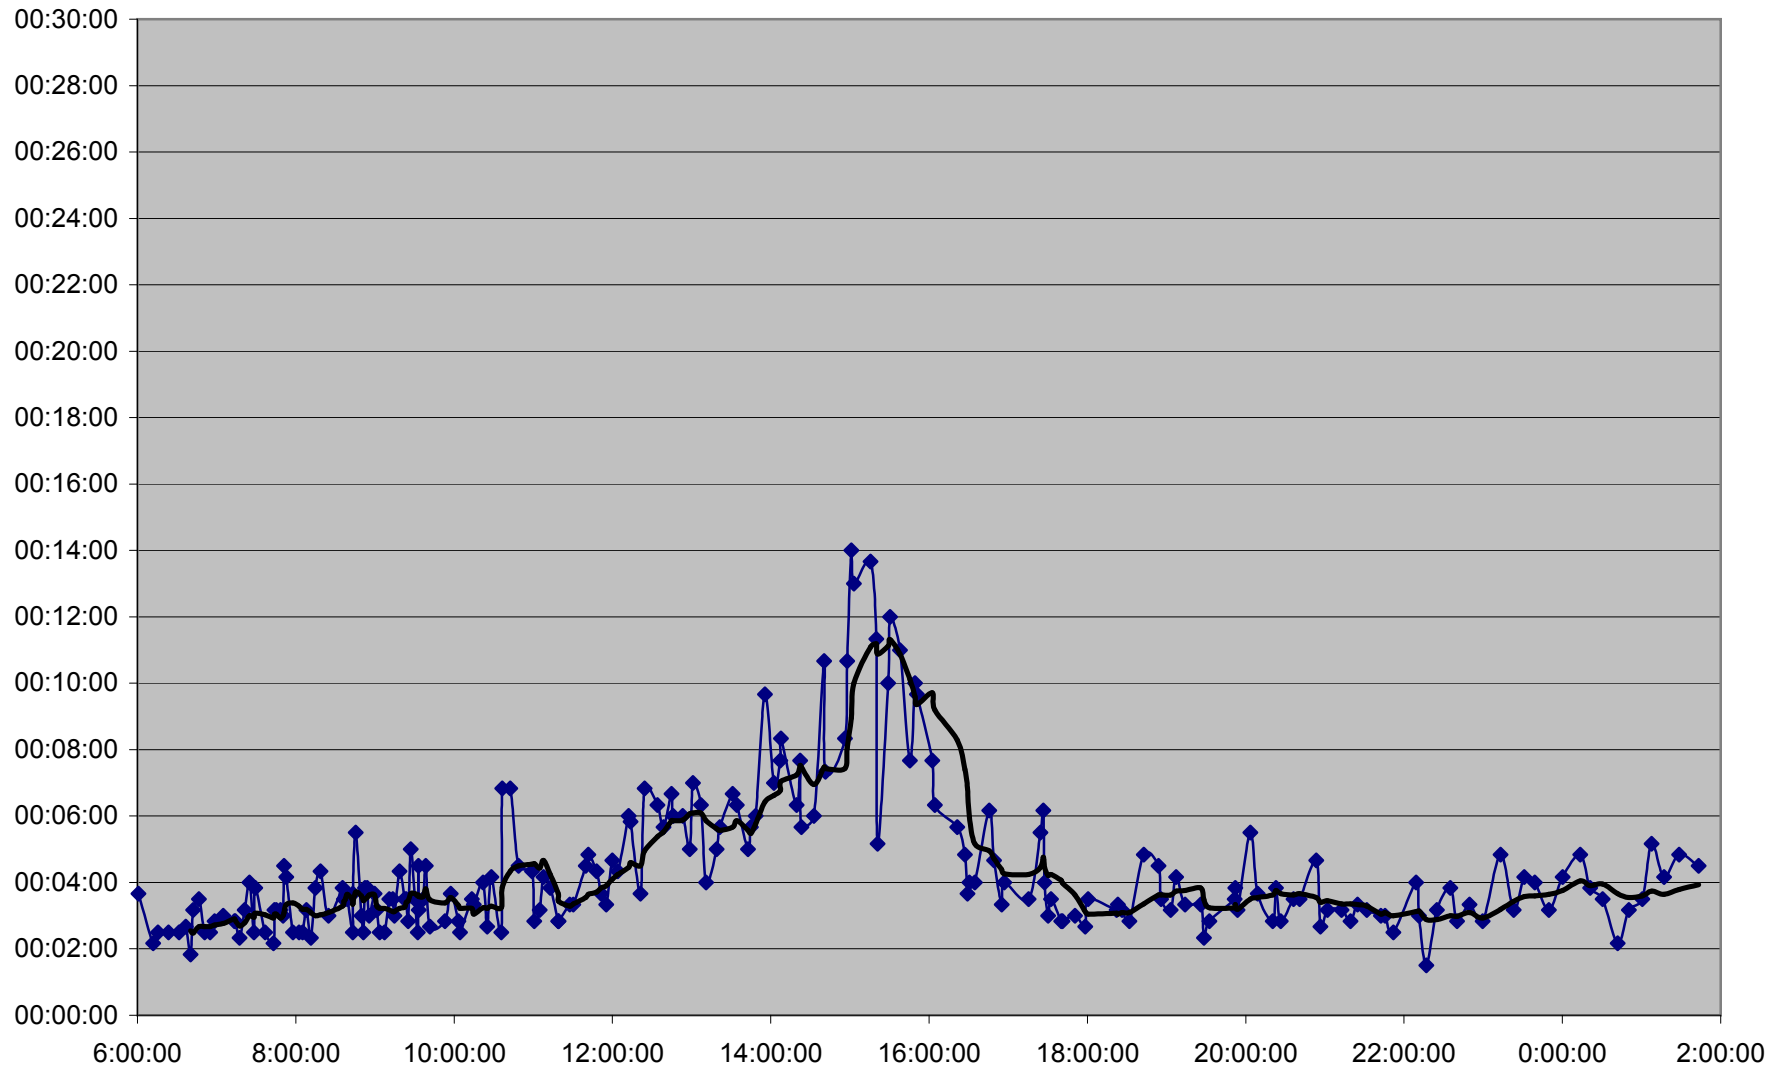

**KING Up 20061222 from Broadview Stn. to Wolfrey Ave.**

**KING Up 20061222 from Wolfrey Ave. to Dundas St. E.**

### KING Up 20061222 from Dundas St. E. to River St.

**KING Up 20061222 from River St. to Jarvis St.**

### KING Up 20061222 from Yonge St. to Peter St.

### KING Up 20061222 from Peter St. to Portland St.

**KING Up 20061222 from Portland St. to Crawford St.**

**KING Up 20061222 from Crawford St. to Fraser Ave.**

**KING Up 20061222 from Fraser Ave. to Jameson Ave.**