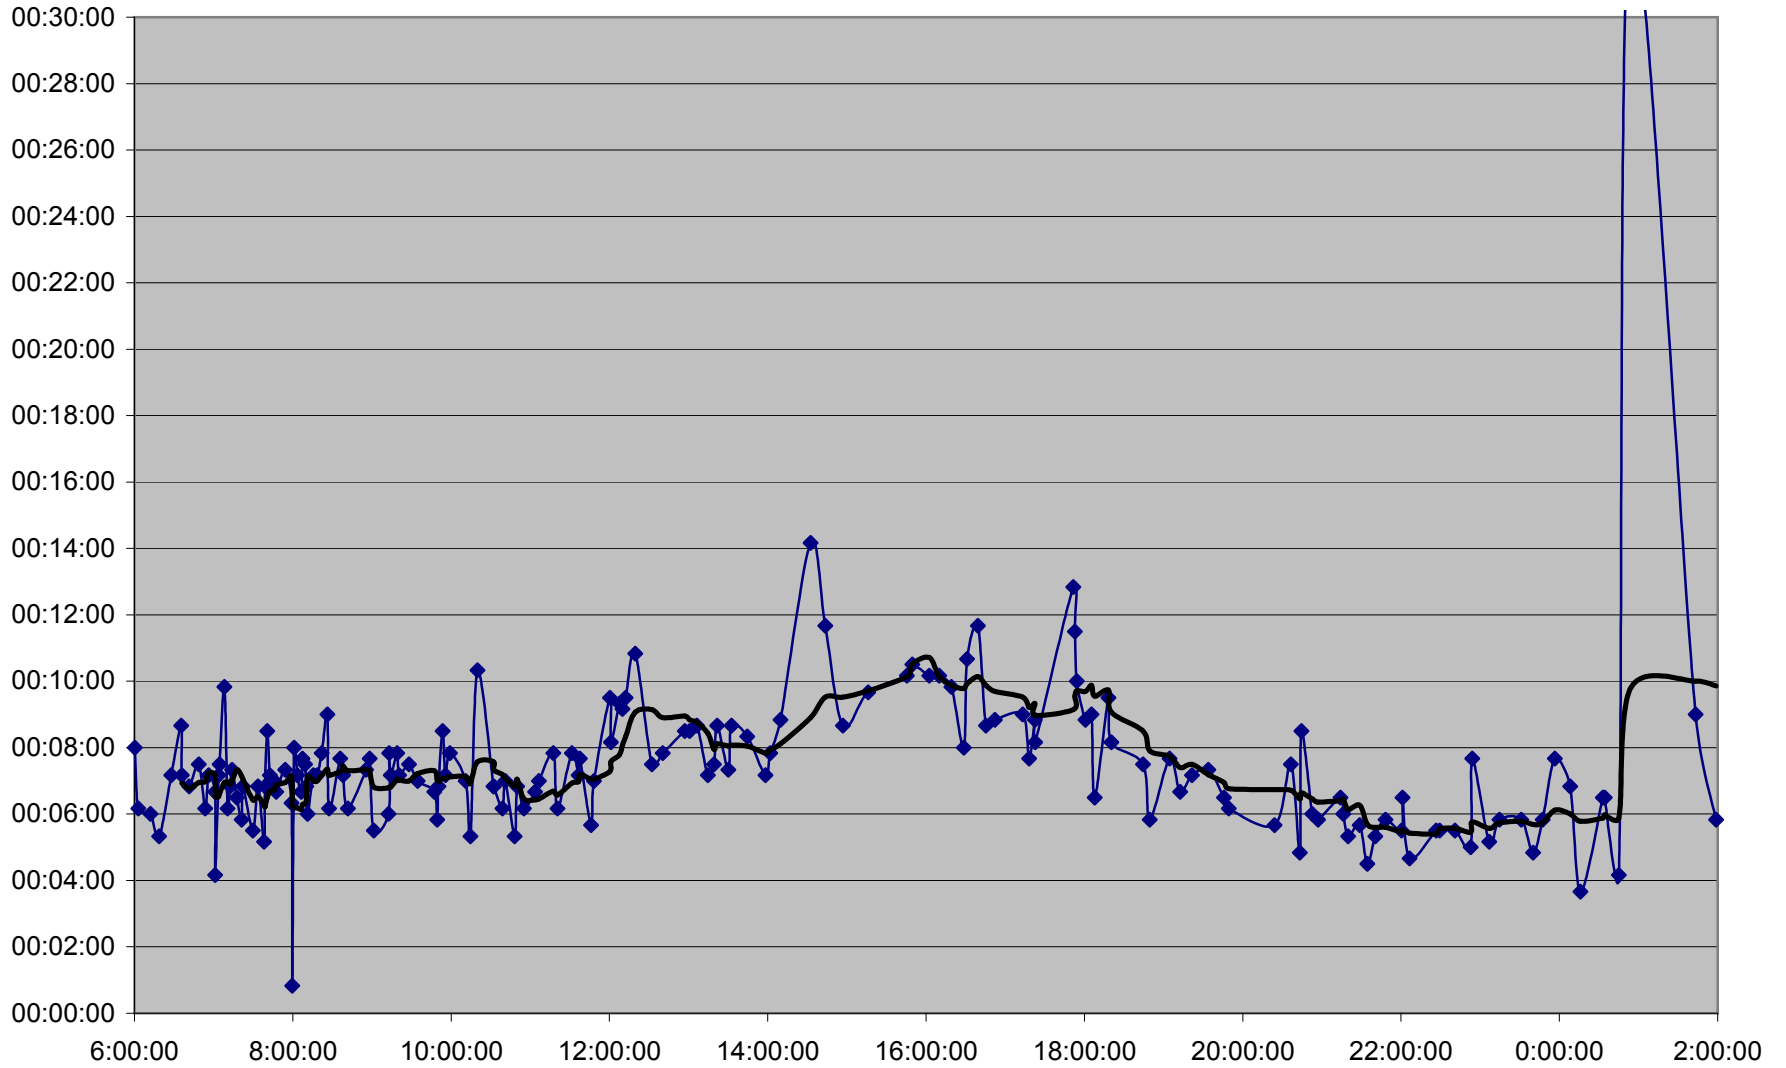

### KING Up 20061222 from Peter St. to Portland St.

**KING Up 20061222 from Portland St. to Crawford St.**

**KING Up 20061222 from Crawford St. to Fraser Ave.**

**KING Up 20061222 from Fraser Ave. to Jameson Ave.**

**KING Up 20061222 from Jameson Ave. to Marion St.**

**KING Up 20061222 from Marion St. to Bloor St. W.**

**KING Up 20061222 from Bloor St. W. to Dundas W. Stn.**