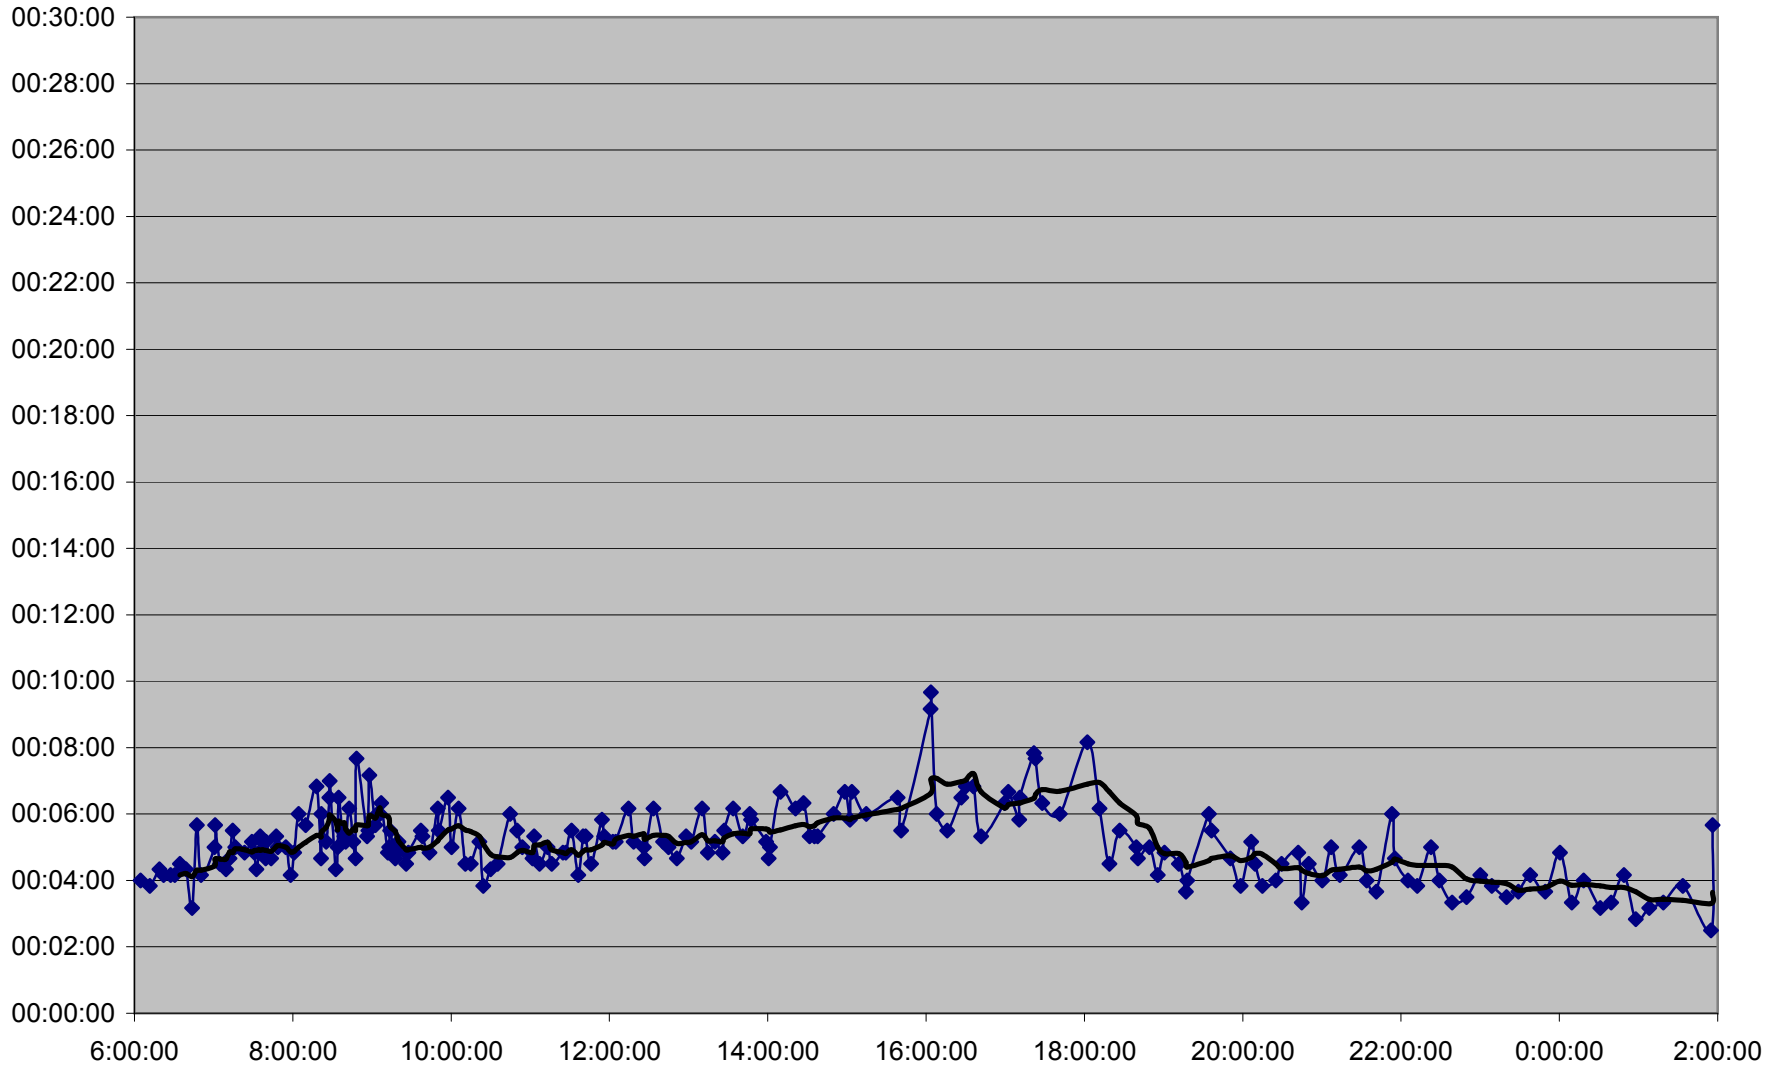

**KING Up 20061222 from Broadview Stn. to Wolfrey Ave.**

**KING Up 20061222 from Wolfrey Ave. to Dundas St. E.**

### KING Up 20061222 from Dundas St. E. to River St.

**KING Up 20061222 from River St. to Jarvis St.**

### KING Up 20061222 from Peter St. to Portland St.

**KING Up 20061222 from Portland St. to Crawford St.**

**KING Up 20061222 from Crawford St. to Fraser Ave.**

**KING Up 20061222 from Fraser Ave. to Jameson Ave.**